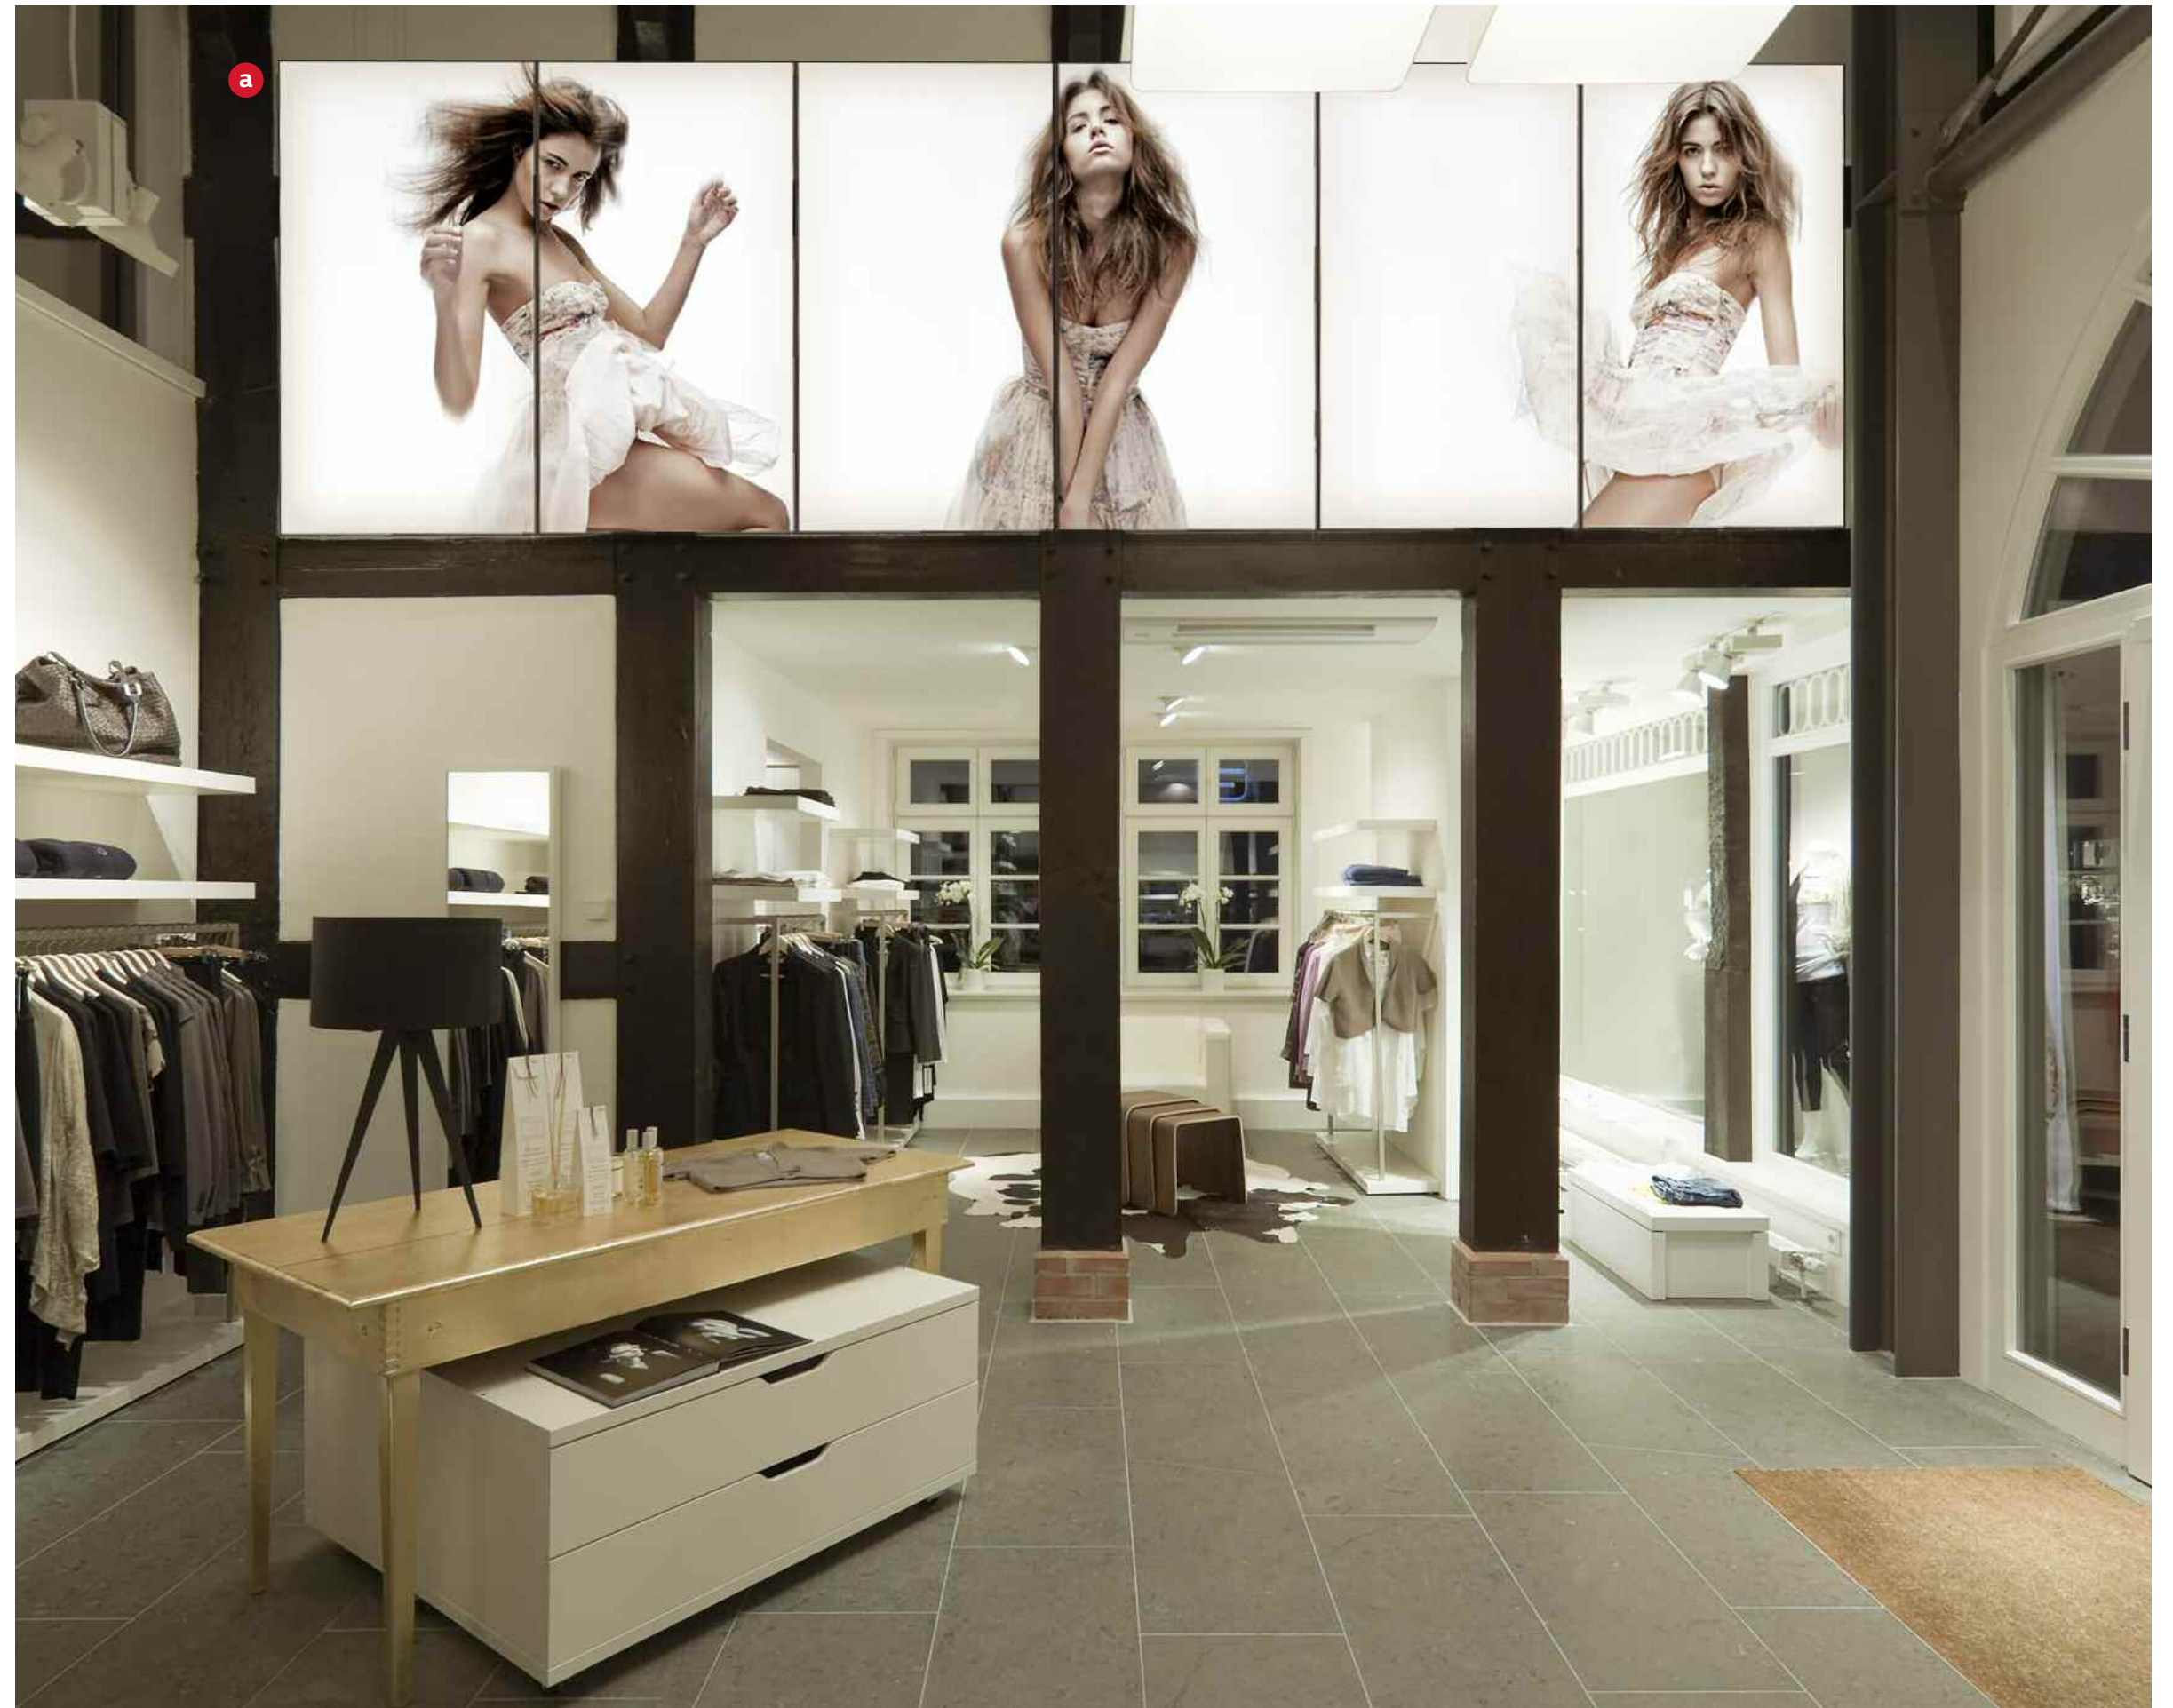

OLED Retail

- a** **55EH5C** 55" class
Dual-View Flat OLED Displays
 - 1920 x 1080 FHD
 - Brightness 100/400cd/m² {APL100% | 25%} average picture level
 - Bezel Width: 2.2mm {T,B,L,R off-bezel}
 - Available in three types of installation
 - Ceiling Mount
 - Wall Mount
 - Floor Standing
 - Portrait and landscape orientation
 - SuperSign W-Lite | C

- c** **55EJ5C** 55" class
Wallpaper OLED Display
 - 1920 x 1080 FHD
 - Brightness 100/400cd/m² {APL100% | 25%} average picture level
 - Bezel Width: 1.2mm {T, B, L, R offset bezel}
 - Available in two types of installation
 - Ceiling Mount
 - Wall Mount
 - Hard Coating {2H}, anti-reflective treatment of the front polarizer {1.0% reflective typ}
 - Portrait and landscape orientation
 - SuperSign OLED | C

OLED Retail

- a** 65EV5C 65" class
OLED Video Wall
 - 3840 x 2160 (UHD)
 - Brightness 140/450cd/m² {APL100% | 25%}
average picture level
 - Bezel Width: 1.2 mm (U/B/L/R off-bezel)
9.7 mm {T, B, L on-bezel} 10.2 mm {R on-bezel},
9.5 mm {seam}
 - 120 x 120 viewing angle
 - Portrait orientation
 - SuperSign W-Lite | C