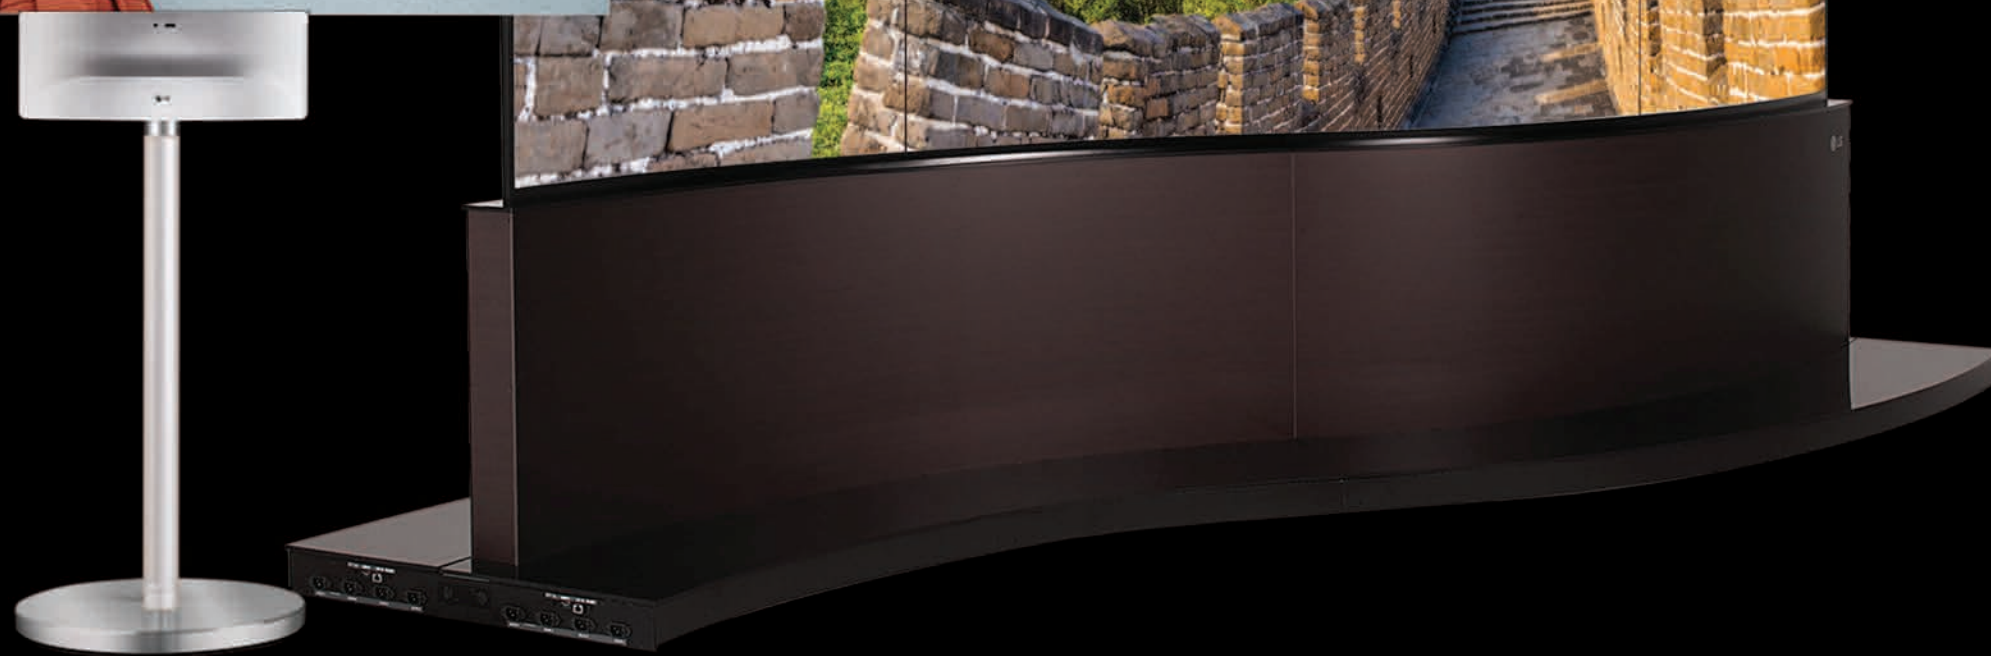

OLED LOOKBOOK *Retail*

OLED Retail

- a** 55EF5C 55" class
Open-Frame Curved OLED Displays
- 1920 x 1080 FHD
 - Brightness 100/400cd/m² {APL100% | 25%} average picture level
 - Bezel Width: 7.2mm {T,B,L,R off-bezel}
 - Available in arched, curved, concave and convex by using OLED Module | Signage Box and T-Con Box | Cables
 - IPS Panel
 - Maximum Curvature in Portrait: 1,500R Radius: 1,500mm Circumference: 9,420mm
 - Maximum Curvature in Landscape: 2,000R Radius: 2,000mm Circumference: 12,560mm
- b** 55EH5C 55" class
Dual-View Flat OLED Displays
- 1920 x 1080 FHD
 - Brightness 100/400cd/m² {APL100% | 25%} average picture level
 - Bezel Width: 2.2mm {T,B,L,R off-bezel}
 - Available in three types of installation
 - Ceiling Mount
 - Wall Mount
 - Floor Standing
 - Portrait and landscape orientation
 - SuperSign W-Lite | C

OLED Retail

- a** 55EF5C 55" class
Open-Frame Curved OLED Displays
- 1920 x 1080 FHD
 - Brightness 100/400cd/m² {APL100% | 25%} average picture level
 - Bezel Width: 7.2mm {T,B,L,R off-bezel}
 - Available in arched, curved, concave and convex by using OLED Module | Signage Box and T-Con Box | Cables
 - IPS Panel
 - Maximum Curvature in Portrait: 1,500R Radius: 1,500mm Circumference: 9,420mm
 - Maximum Curvature in Landscape: 2,000R Radius: 2,000mm Circumference: 12,560mm

- b** 55EH5C 55" class
Dual-View Flat OLED Displays

- c**
- 1920 x 1080 FHD
 - Brightness 100/400cd/m² {APL100% | 25%} average picture level
 - Bezel Width: 2.2mm {T,B,L,R off-bezel}
 - Available in three types of installation
 - Ceiling Mount
 - Wall Mount
 - Floor Standing
 - Portrait and landscape orientation
 - SuperSign W-Lite | C