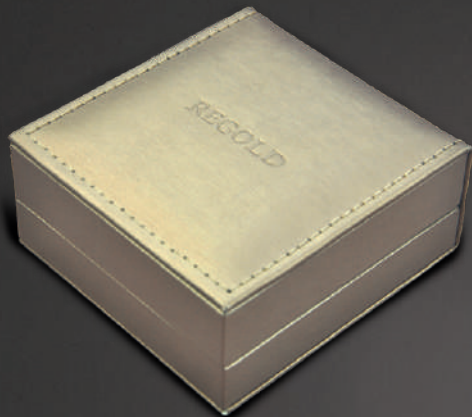

OUR REFERENCES