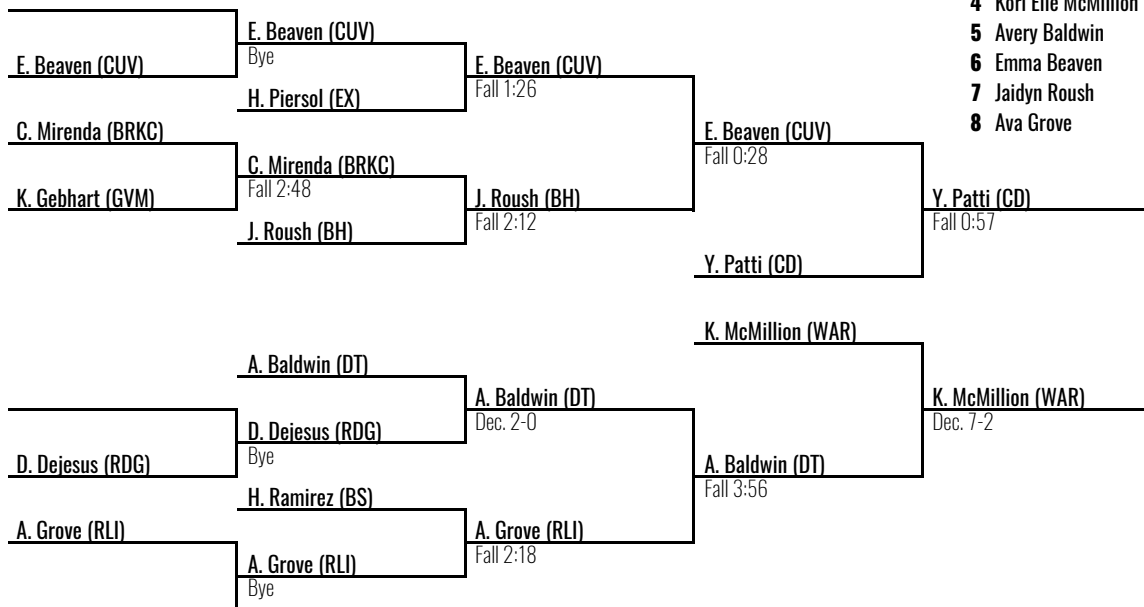

3rd Place

Y. Patti (CD)
Fall 2:11

5th Place

E. Beaven (CUV)
A. Baldwin (DT)
Fall 2:10