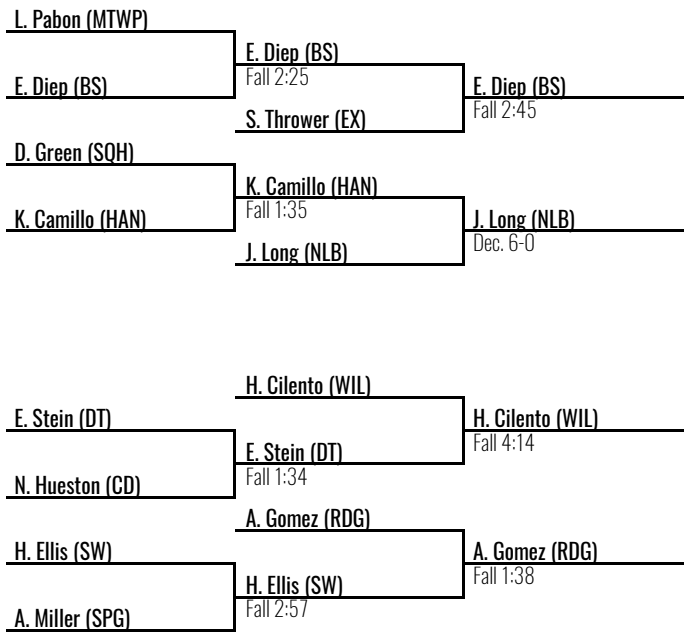

2024 District 3 Girls Section 2

Mechanicsburg HS

February 16, 2024

124

Tatum Duckworth South Western, JR, 23-1

Tatum Duckworth (SW)
Bye

Livanni Abreu Reading, FR, 6-10

Livanni Abreu (RDG)
Bye