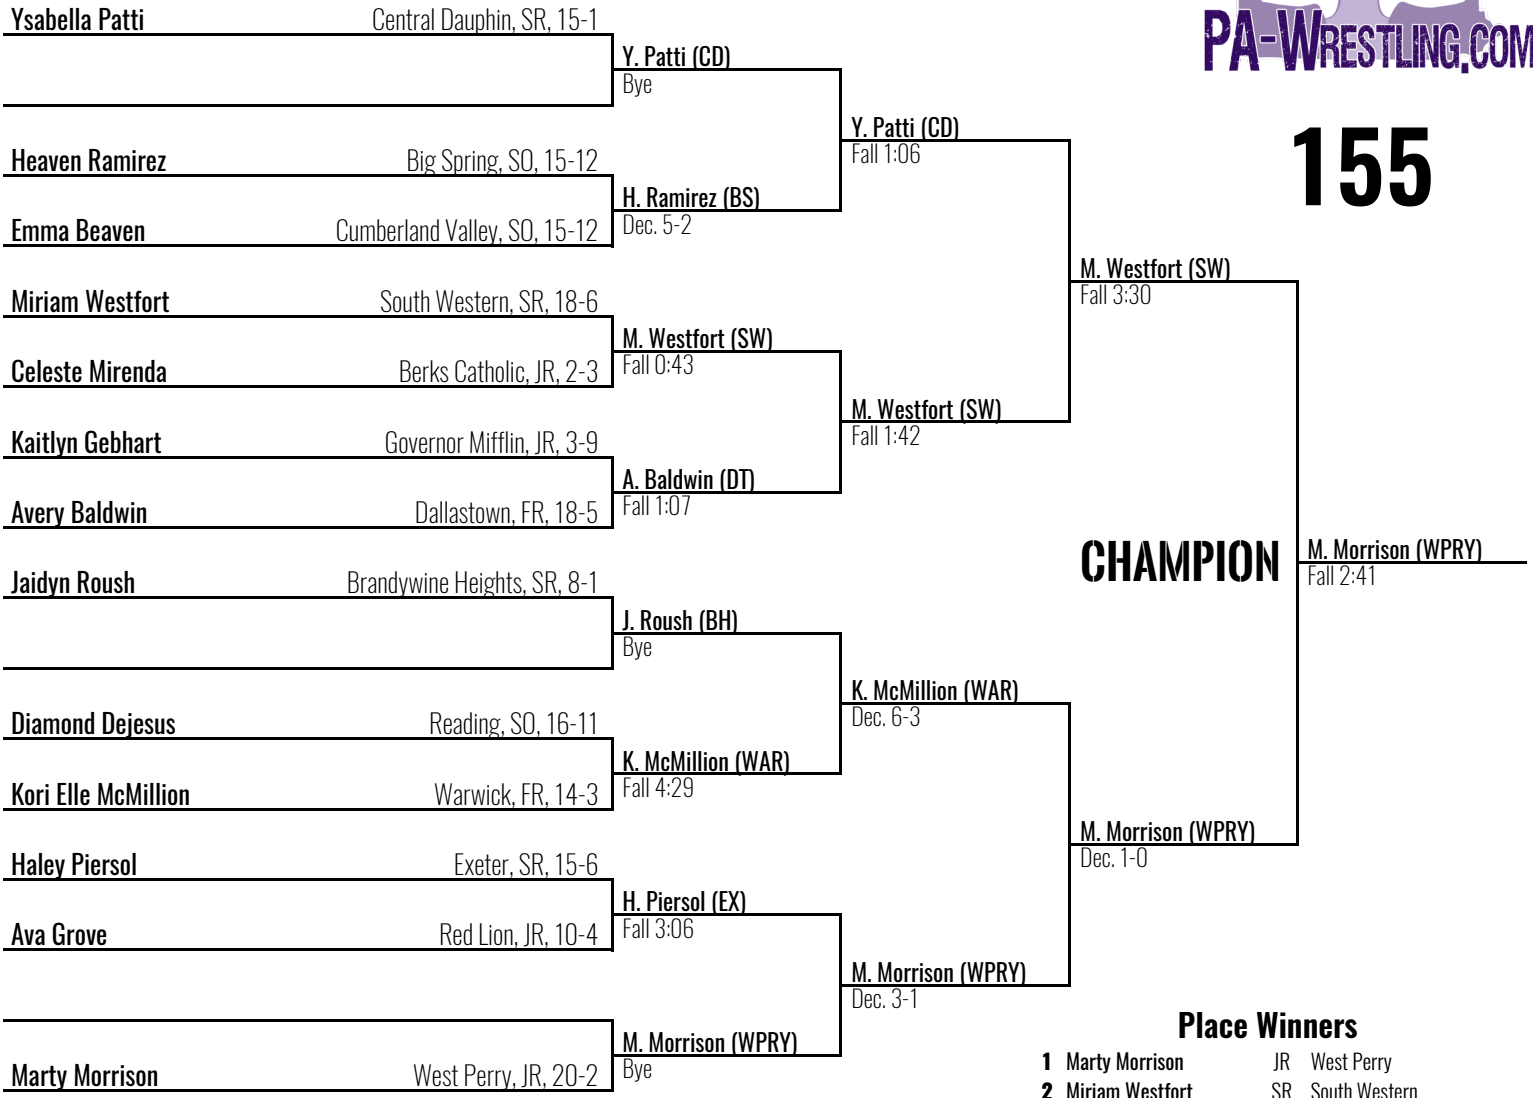

February 16, 2024

155

Place Winners

- | | | | |
|----------|---------------------|----|--------------------|
| 1 | Marty Morrison | JR | West Perry |
| 2 | Miriam Westfort | SR | South Western |
| 3 | Ysabella Patti | SR | Central Dauphin |
| 4 | Kori Elle McMillion | FR | Warwick |
| 5 | Avery Baldwin | FR | Dallastown |
| 6 | Emma Beaven | SO | Cumberland Valley |
| 7 | Jaidyn Roush | SR | Brandywine Heights |
| 8 | Ava Grove | JR | Red Lion |