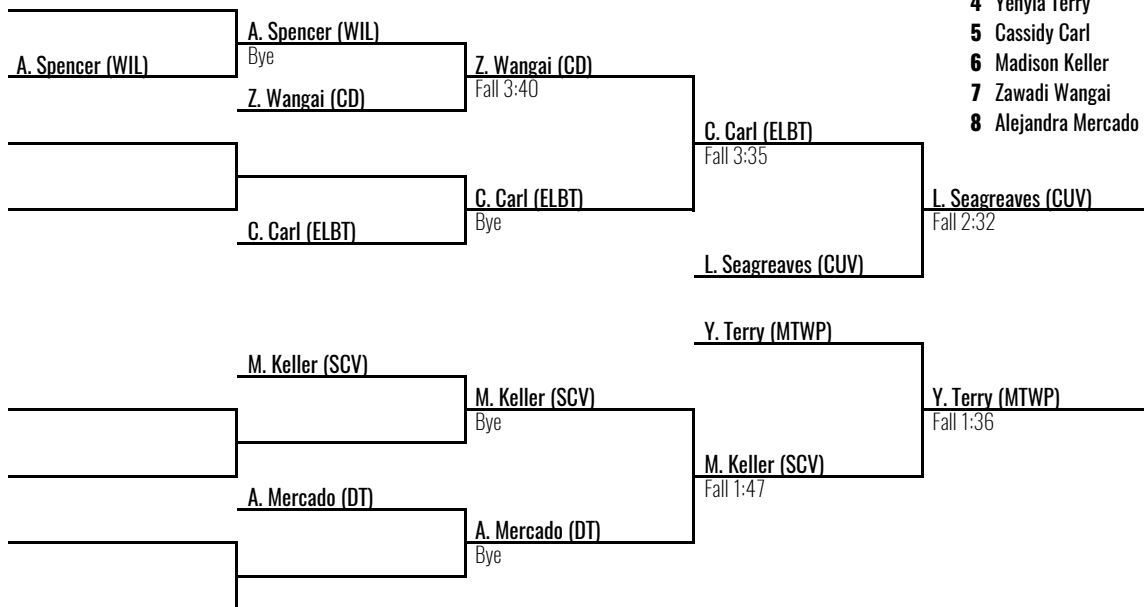

3rd Place

L. Seagreaves (CUV)
Fall 4:25

7th Place

Z. Wangai (CD)
A. Mercado (DT)
Z. Wangai (CD)
Fall 1:55

5th Place

C. Carl (ELBT)
M. Keller (SCV)
C. Carl (ELBT)
Fall 4:29