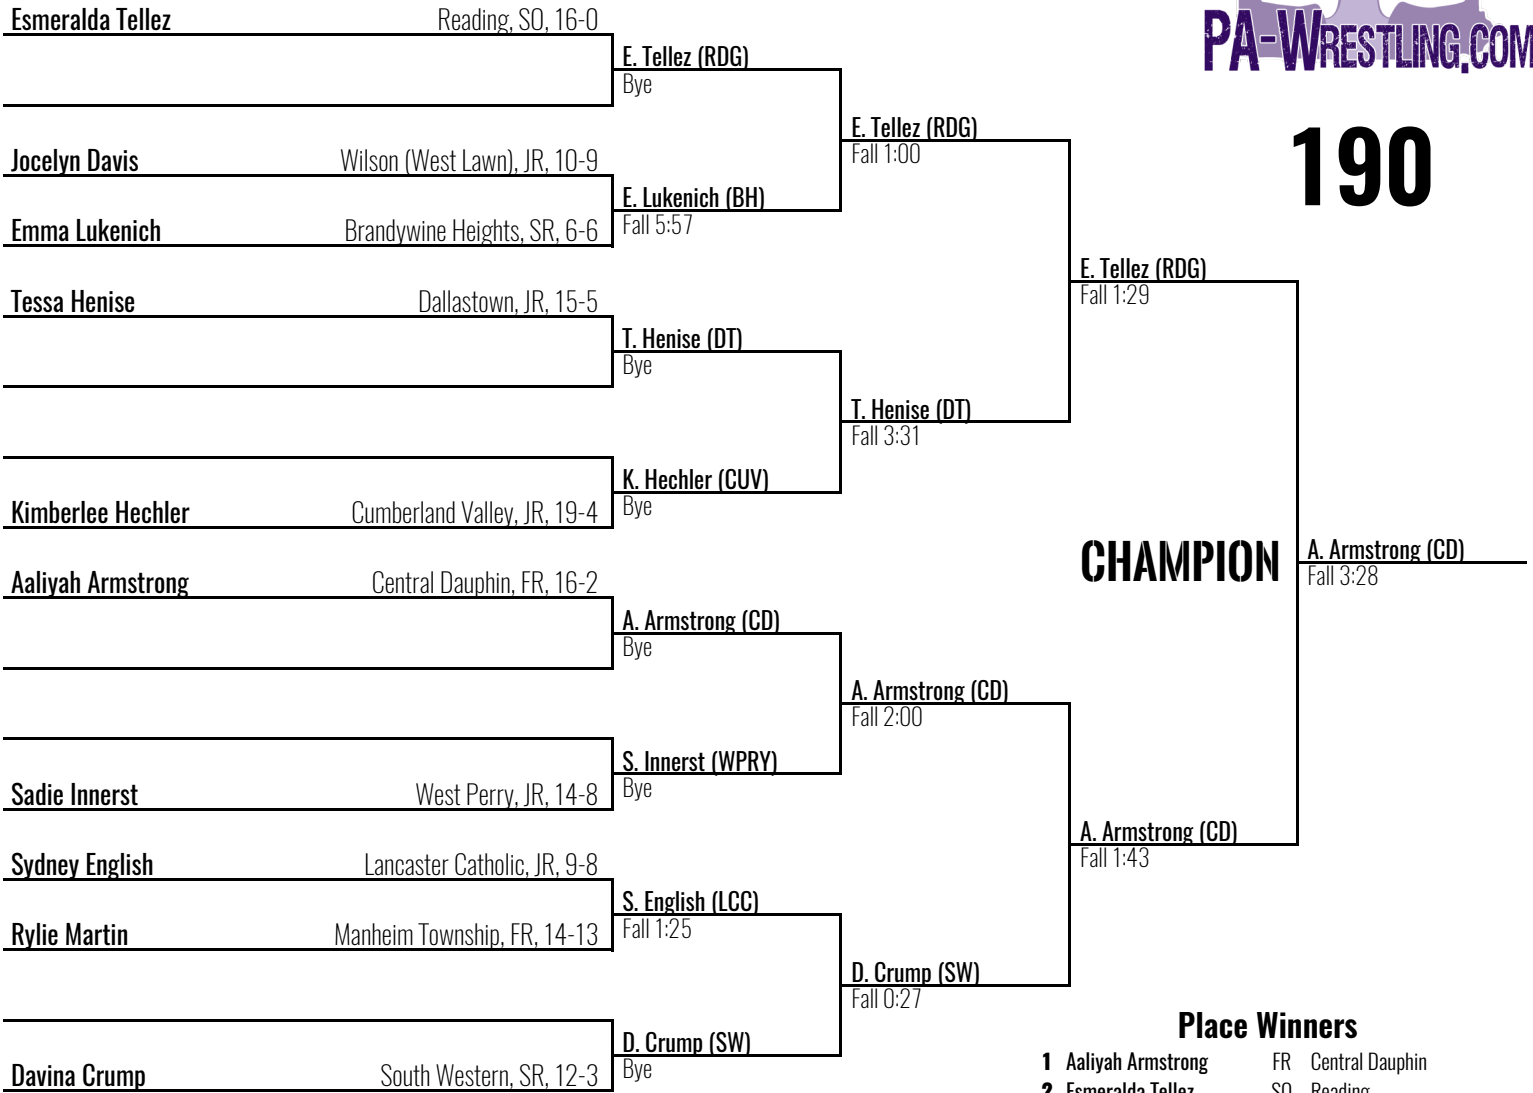

Place Winners

- | | | | |
|----------|-------------------|----|--------------------|
| 1 | Aaliyah Armstrong | FR | Central Dauphin |
| 2 | Esmeralda Tellez | SO | Reading |
| 3 | Davina Crump | SR | South Western |
| 4 | Tessa Henise | JR | Dallastown |
| 5 | Sadie Innerst | JR | West Perry |
| 6 | Emma Lukenich | SR | Brandywine Heights |
| 7 | Kimberlee Hechler | JR | Cumberland Valley |
| 8 | Jocelyn Davis | JR | Wilson (West Lawn) |