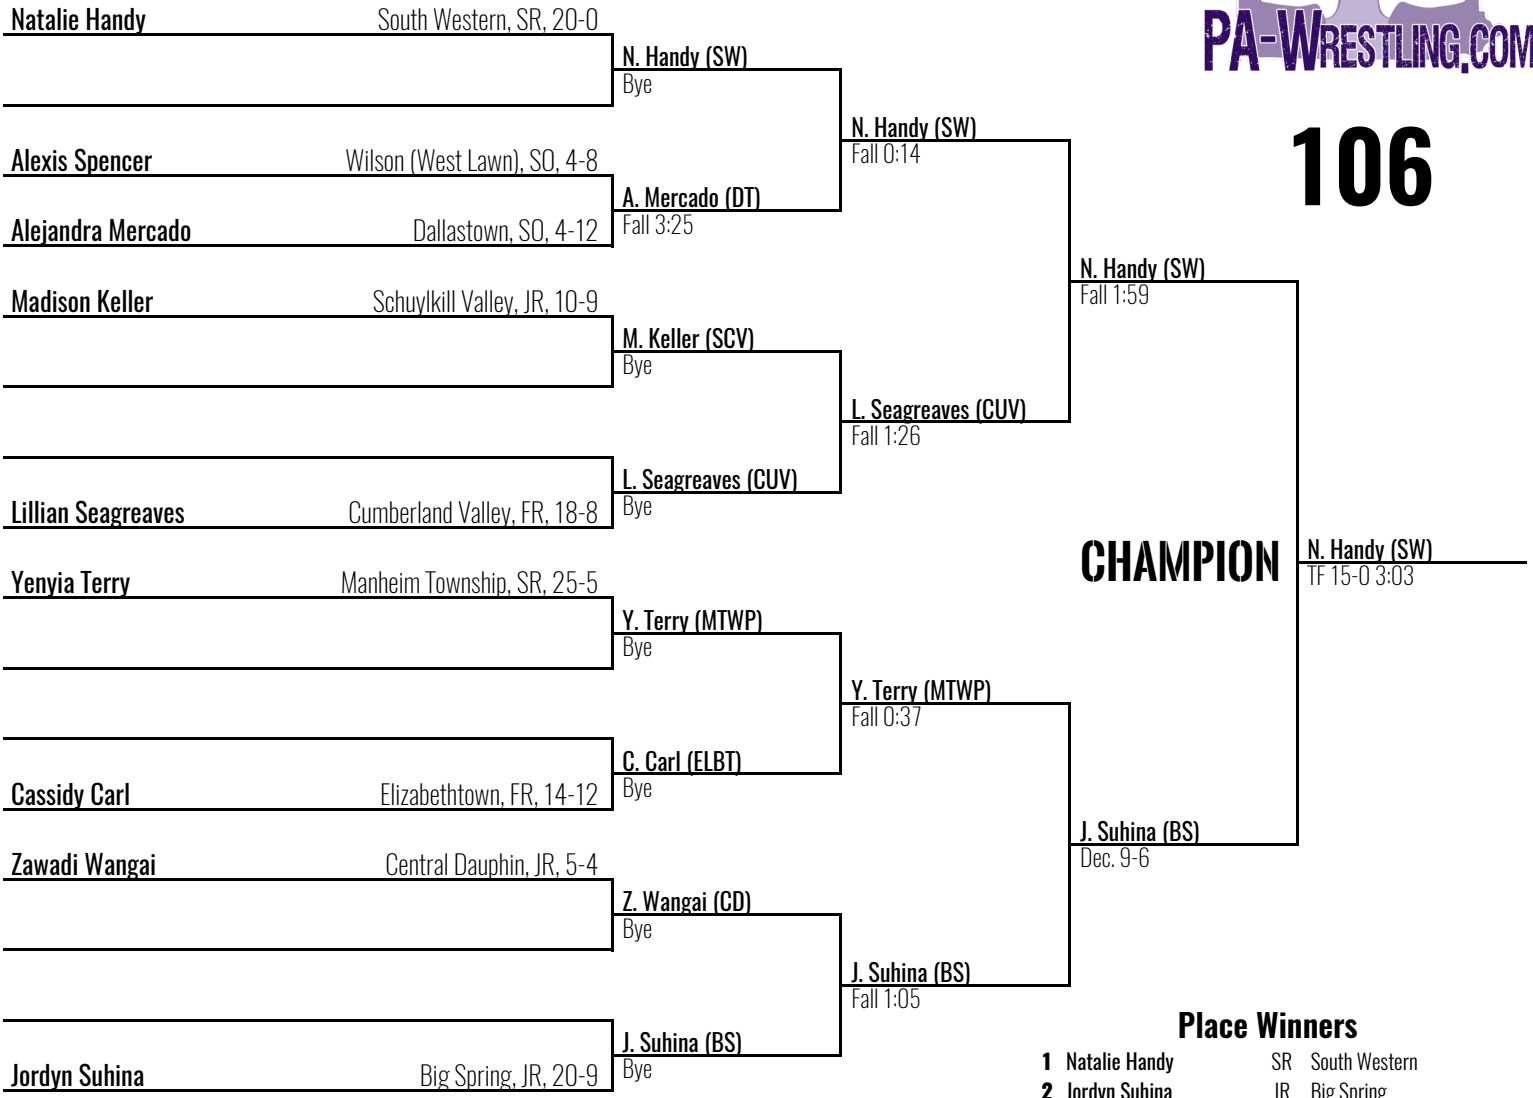

106

CHAMPION

Place Winners

- 1 Natalie Handy SR South Western
- 2 Jordyn Suhina JR Big Spring
- 3 Lillian Seagreaves FR Cumberland Valley
- 4 Yenyia Terry SR Manheim Township
- 5 Cassidy Carl FR Elizabethtown
- 6 Madison Keller JR Schuylkill Valley
- 7 Zawadi Wangai JR Central Dauphin
- 8 Alejandra Mercado SO Dallastown