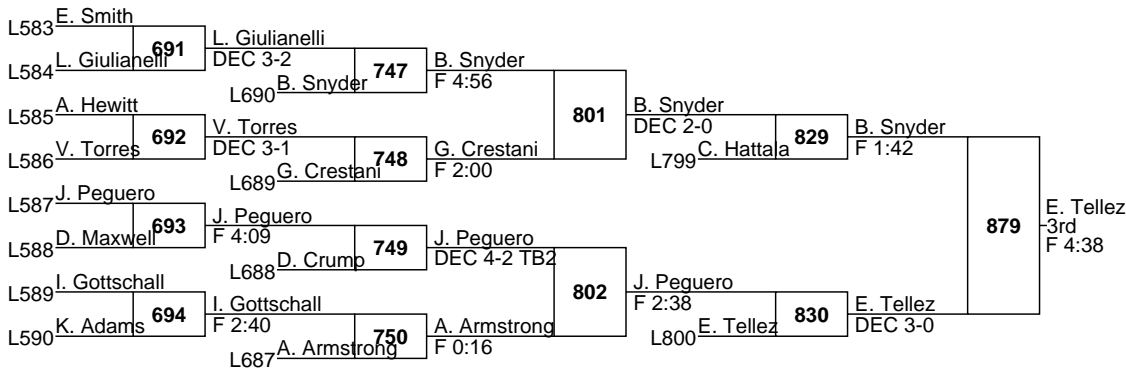

PIAA Wrestling Championships

GIRLS

190