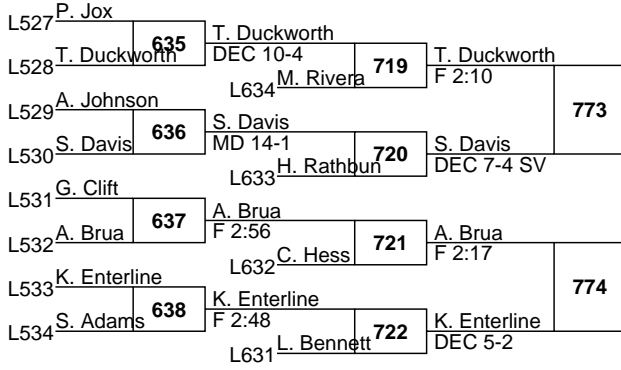

M. Rivera
F 5:51

PIAA Wrestling Championships

GIRLS

124

PIAA Wrestling Championships

GIRLS

130

SE-1 **Aubre Krazer 11 Easton-G 11**