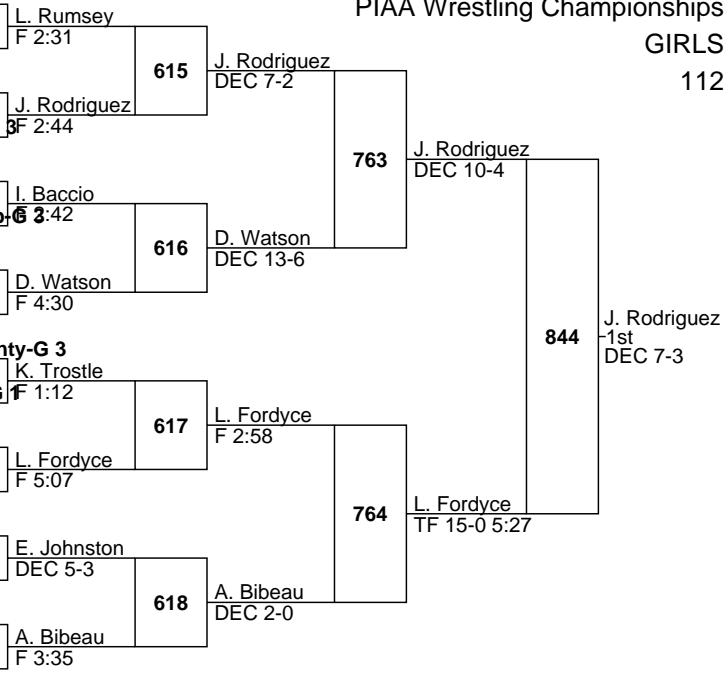

C-1 Lillian Rumsey 10 Williamsport-G 4

W-4 Malia Ramos 9 Canon-McMillan-G 7

SE-3 Sylvyn Parham 12 Parkland-G 11

SC-2 Journie Rodriguez 11 JP McCaskey-G 3

SE-2 Juliette Trout 9 Pleasant Valley-G 11

SC-3 Isabella Baccio 12 Manheim Township-G 3

W-1 Daylee Watson 10 Conneaut-G 10

C-4 Nevaeh Strouse 11 Selinsgrove-G 4

SC-1 Kylee Trostle 9 Eastern Lebanon County-G 3

SE-4 Macayla Needham 11 Central Bucks-G 6

W-3 Tamara Humphries 11 Brashear-G 8

C-2 Lane Fordyce 10 Bishop McCort-G 6

W-2 Emma Johnston 9 Hickory-G 10

C-3 Lexi Desiato 12 Western Wayne-G 2

SE-1 Andi Bibeau 11 ES North-G 11

SC-4 Cassidy Jeffries 10 Octorara-G 3

PIAA Wrestling Championships

GIRLS

112

L511 M. Ramos

L512 S. Parham 619 F 3:57

L513 J. Trout

L514 N. Strouse 620 TF 15-0 2:39

L515 M. Needham

L516 T. Humphries 621 F 2:55

L517 L. Desiato

L518 C. Jeffries 622 F 1:52

S. Parham 711 F 3:57

L618 E. Johnston

J. Trout 712 TF 15-0 2:39

L617 K. Trostle

L616 T. Humphries 713 F 2:55

L615 L. Desiato

L615 L. Rumsey 714 TF 16-1 4:27

S. Parham 711 DEC 3-1

765 K. Trostle F 4:31

712 K. Trostle F 2:09

713 I. Baccio DEC 6-4

766 L. Rumsey DEC 8-4

714 L. Rumsey TF 16-1 4:27

765 K. Trostle F 4:31

811 D. Watson MD 13-4

812 A. Bibeau F 4:09

843 L. Rumsey -3rd DEC 8-4 SV

812 A. Bibeau F 4:09

L811 K. Trostle MD 13-4

L812 A. Bibeau 842 F 4:09

A. Bibeau 842 5th DEC 6-4

L765 S. Parham F 4:31

L766 I. Baccio 841 DEC 8-4

I. Baccio 841 7th F 4:31