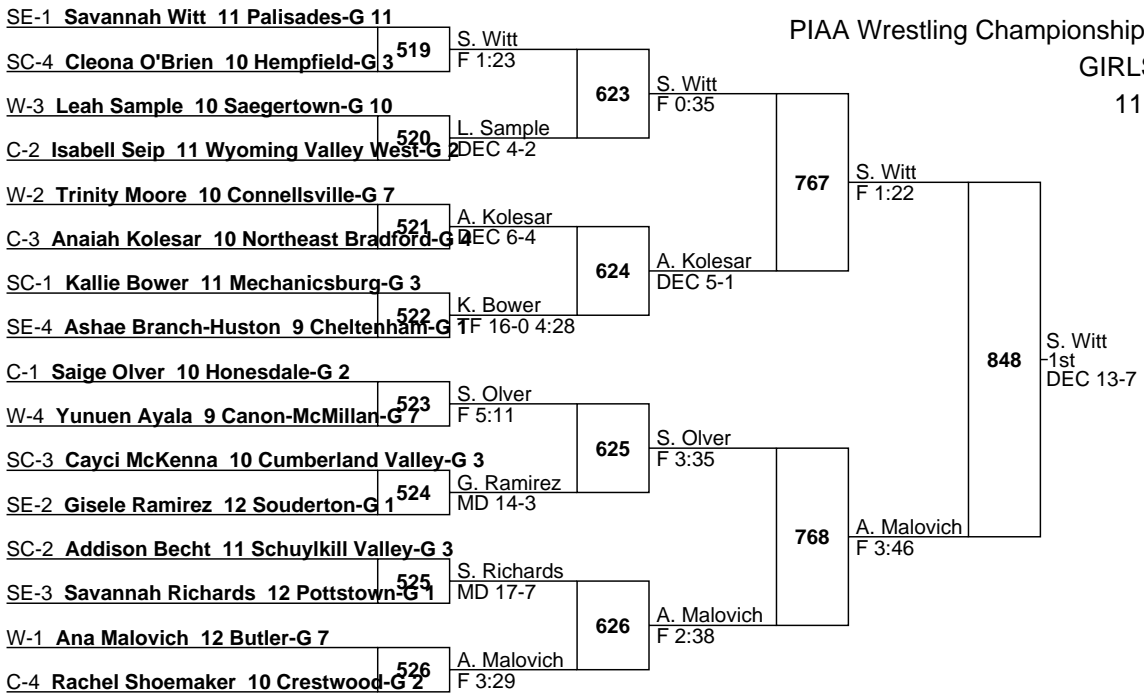

PIAA Wrestling Championships

GIRLS

118