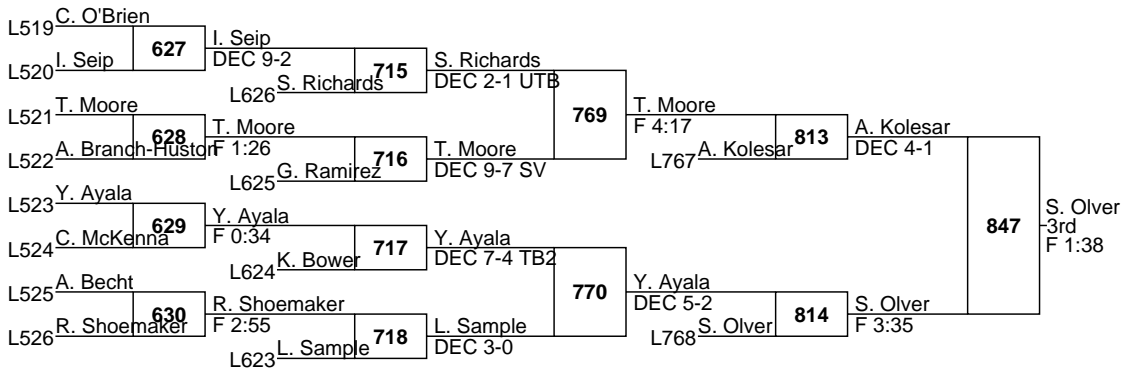

PIAA Wrestling Championships

GIRLS

118