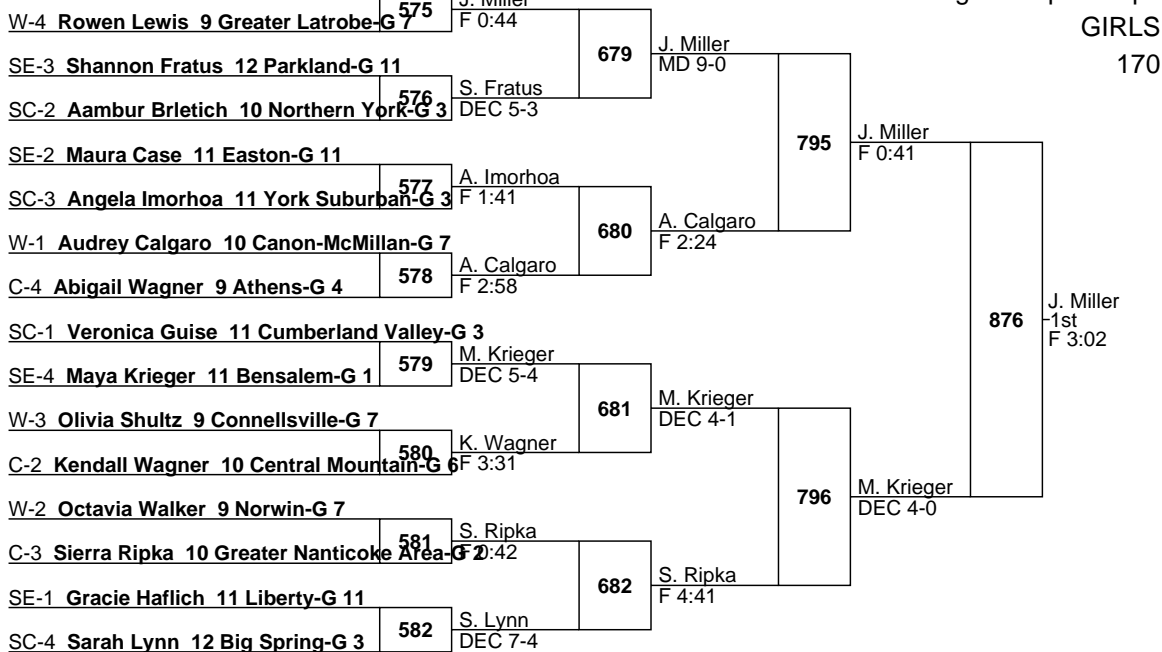

C-1 Jael Miller 11 Punxsutawney-G 9

PIAA Wrestling Championships

GIRLS

170