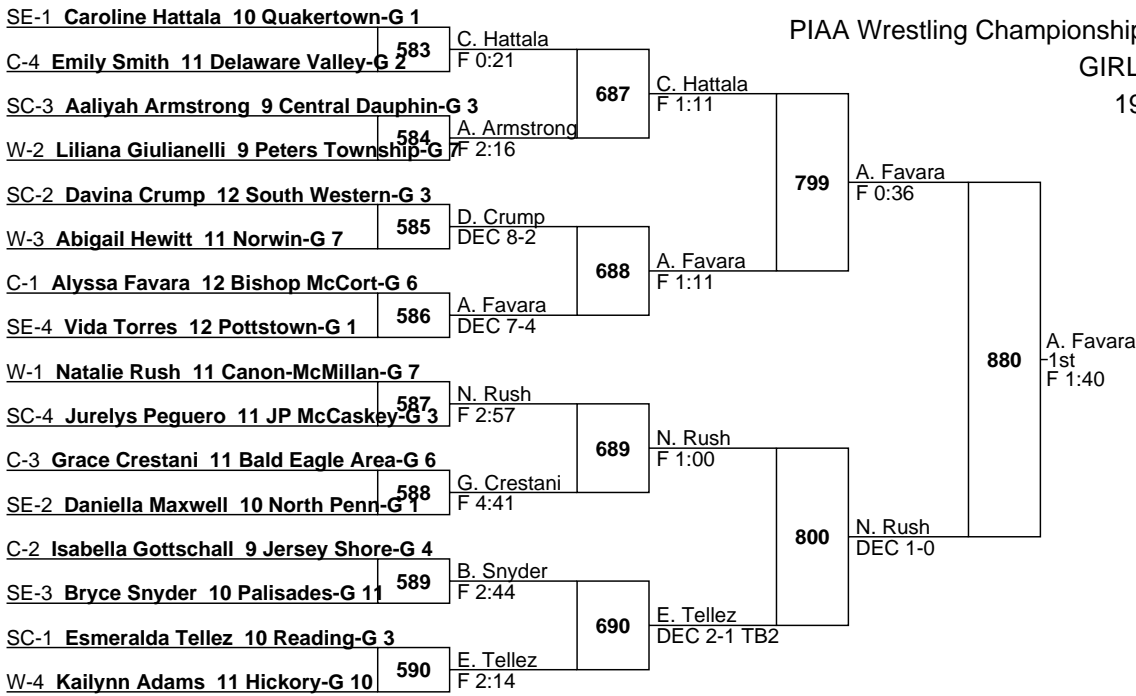

PIAA Wrestling Championships

GIRLS

190