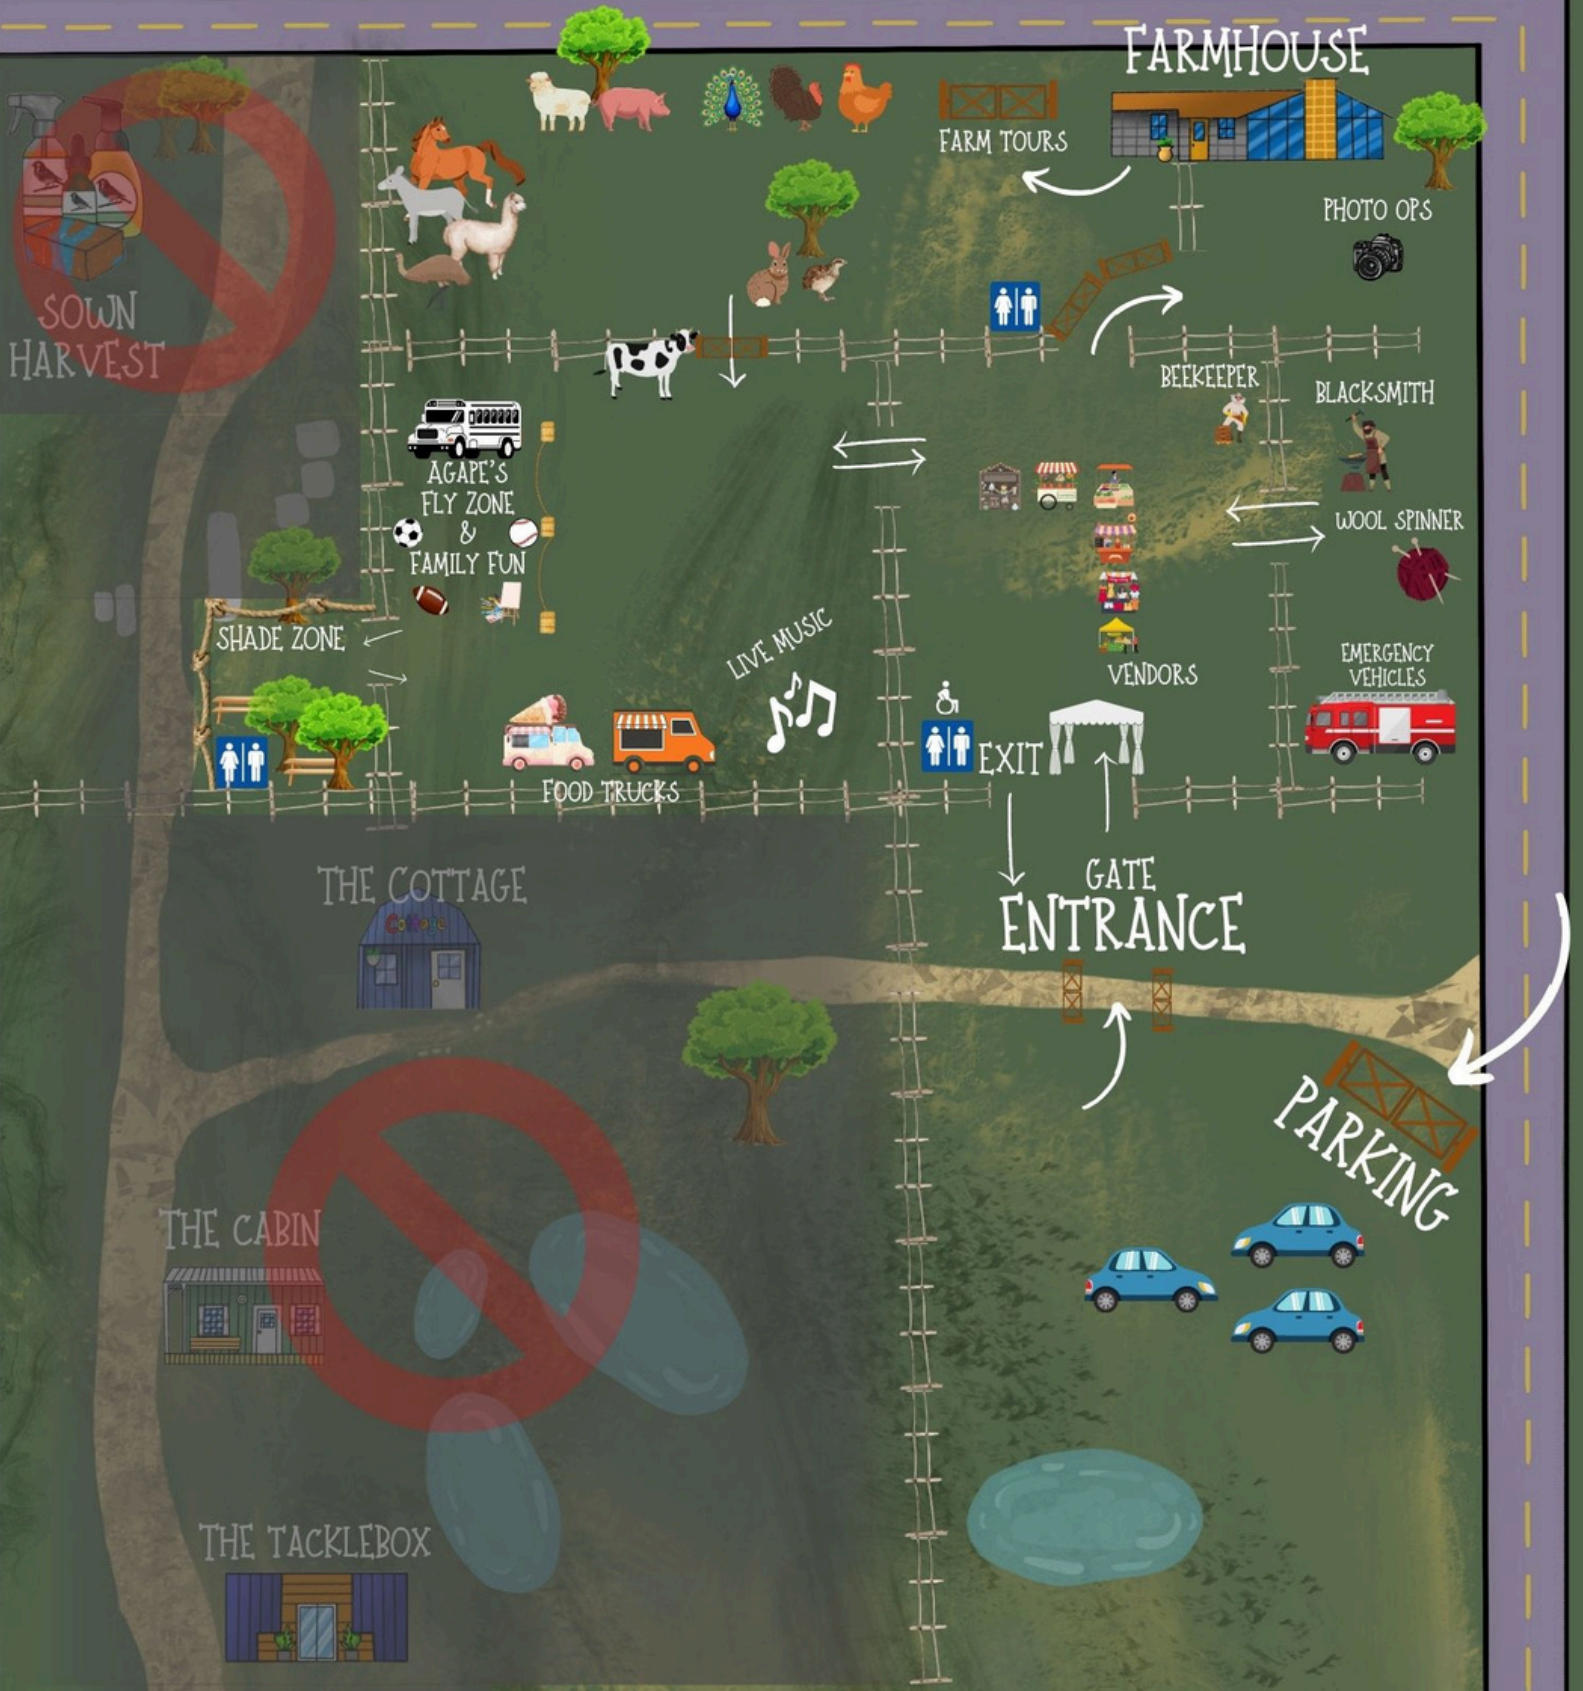

AGAPE FARMS
HAPPY FARM • HAPPY FOOD • HAPPY FAMILIES

FARM FEST MAP

F.M. 149

[HTTPS://FARMFEST.FARM](https://farmfest.farm) 🔍

BETHEL RD.