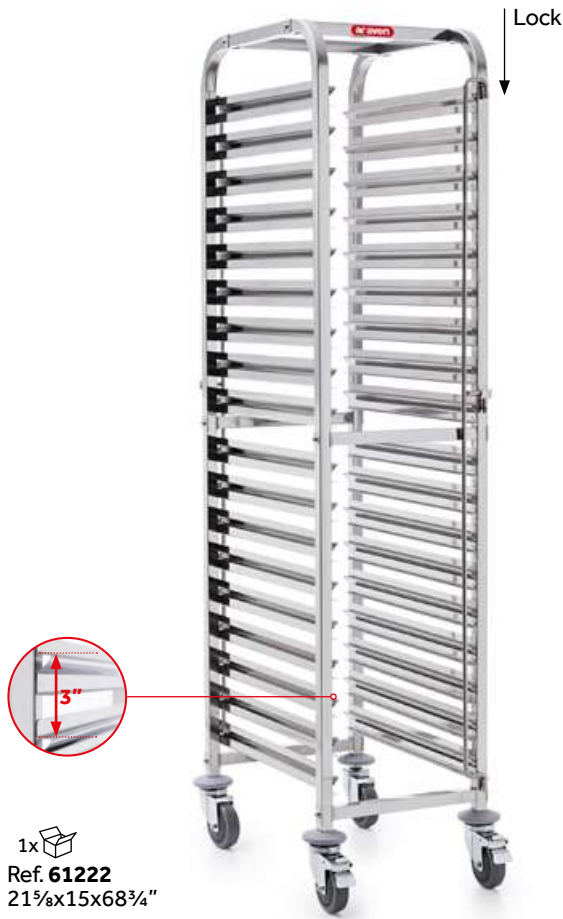

12Gal

1x
Ref. **01829** / 18.5Gal
25 5/8 x 21 x 12 1/2"

4Gal

GN 1/1 18 Rails INOX Trolley

Max
247lb

Stainless Steel

1x
Ref. **61222**
21⁵/₈x15x68³/₄"

GN 1/3	GN 1/2	GN 1/1
h2 ¹ / ₂ " x 54 units	h2 ¹ / ₂ " x 36 units	h2 ¹ / ₂ " x 18 units
h4" x 24 units	h4" x 16 units	h4" x 8 units
h6" x 24 units	h6" x 16 units	h6" x 8 units
h8" x 18 units	h8" x 12 units	h8" x 6 units