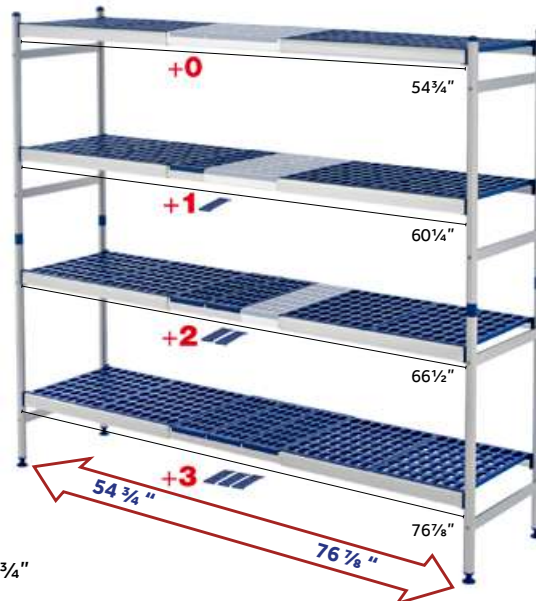

1x
Ref. **00952**
18³/₈"x1⁵/₈"x2³/₄"

4232.8oz
x4

1x
Ref. **00951**
53¹/₄"-76⁷/₈"x65³/₄"