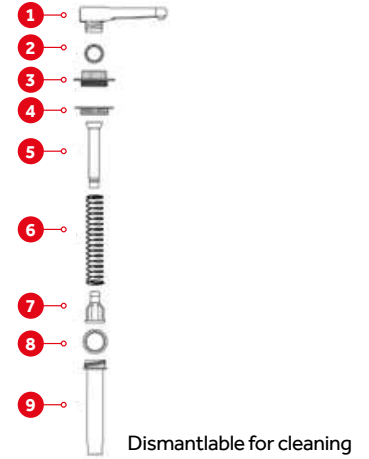

Sauce Dispenser