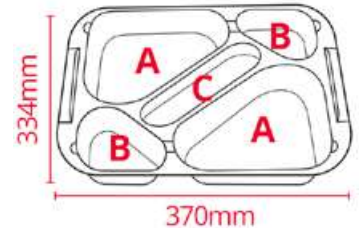

5 Compartment food tray

- A · x2** · 5.6qt
- B · x2** · 1.87qt
- C · x1**

Polycarbonate

12x
Ref. **31052**
14½x13⅞x1¾"

12x
Ref. **01052**
14½x13⅞x1¾"

Contact lid

12x
Ref. **91052**
14½x13⅞x1¾"

6x
Ref. **81052**
14½x13⅞x3⅞"