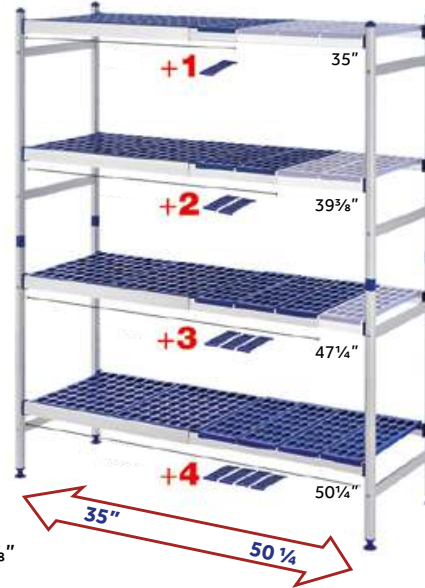

Ref. **09292** / 9.5qt · GN 1/1
20³/₄x12³/₄x2¹/₂"

Ref. **09293** / 13.7qt · GN 1/1
20³/₄x12³/₄x4"

Shelves

1x 

5291oz
x4

1x 
Ref. **03406**
38³/₈"x18³/₄"x66⁷/₈"

4938.3oz
x4

1x 
Ref. **00950**
32¹/₂"-50¹/₄"x66⁷/₈"