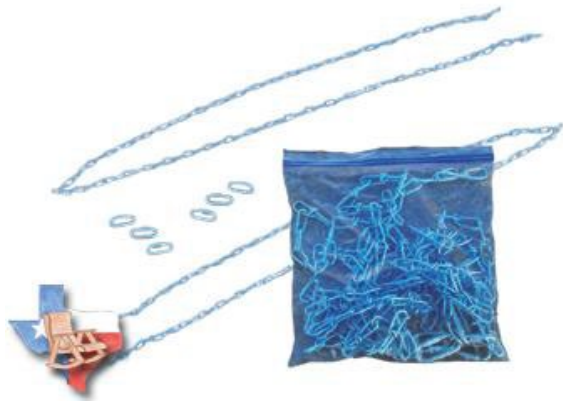

3003 – Chain (Bag) Kits For Swings

When you are not using an “A-Frame” for your swing, use this kit to mount the swing to a porch, tree or in a similar setting. Please note, this is not the same chain configuration which is included with the A-Frame purchase.

Contains Two 8’ 10” Chains and Six Quick Links.

For use with Swings #1007, #1008 and #1009

Item #3003

... ALL ITEMS SOLD SEPARATELY ...