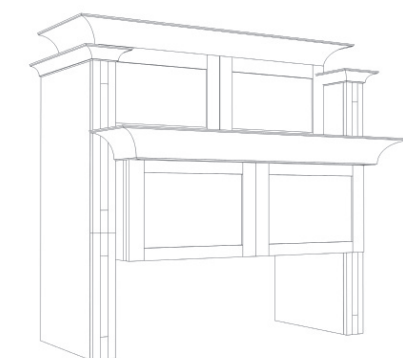

HOOD 4

DB18DMF	$245.00
DB18DMF	$245.00
CHU36	$360.00
Z04-CXMF36	$309.00
Z04-CXMF36	$309.00
W3612	$360.00
CM3-1D2	$200.00
CM1-5D8	$151.00
TOTAL MSRP	$2,179.00

Colors- Step Shaker White, Bermuda White, White Shaker, Step Charcoal Grey, Fog Grey