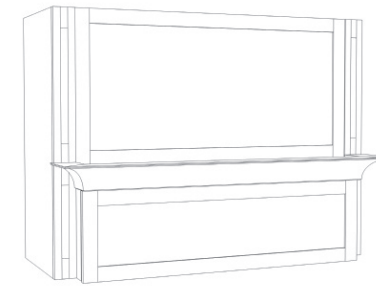

ACCESSORIES - OUTSIDE CORNER MOLDING

SKU	MSRP	DESCRIPTION	DIMENSIONS			WT LBS	CU FT
			W	D	H		
OCM8	$60.00	Solid Wood	96"	3/4"	3/4"	1	0.2

Colors- Step Shaker White, Bermuda White, White Shaker, Step Charcoal Grey, Fog Grey

ACCESSORIES - SCRIBE MOLDING

SKU	MSRP	DESCRIPTION	DIMENSIONS			WT LBS	CU FT
			W	D	H		
SM8	$35.00	Solid Wood	96"	1/4"	3/4"	1	0.2

ACCESSORIES - DECOR WOOD SURFACE MOLDING

SKU	MSRP	DESCRIPTION	DIMENSIONS			WT LBS	CU FT
			W	D	H		
K8-1	$100.00	Solid Wood	96"	3/4"	1"	2	0.2
K8-2	$100.00	Solid Wood	96"	3/4"	2"	3	0.3

Colors- Step Shaker White, Bermuda White, White Shaker, Step Charcoal Grey, Fog Grey

DECORATIVE HOODS

HOOD 1

SKU	MSRP
W1242D	$166.00
CHU42	$375.00
Z04-CXMF36	$309.00
Z04-CXMF36	$309.00
W2142D	$244.00
CM3-1D2	$200.00
TOTAL MSRP	$1,603.00