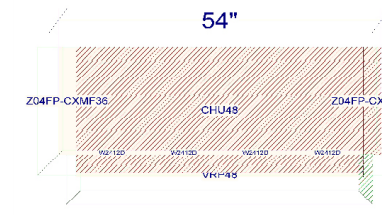

HOOD 3

VRP48	$312.00
CHU48	$398.00
W2412D	$82.00
W2412D	$82.00
W2412D	$82.00
W2412D	$82.00
Z04FP-CXMF36	$309.00
Z04FP-CXMF36	$309.00
DSP12X96	$173.00
CM3-1D2	$200.00
CM1-5D8	$151.00
TOTAL MSRP	$2,207.00