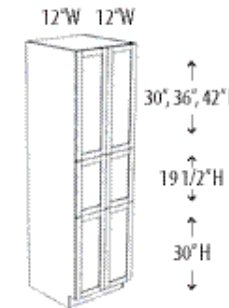

PANTRY CABINET - 84", 90" & 96" HIGH x 24" DEEP

SKU	MSRP	DESCRIPTION	DIMENSIONS			WT LBS	CU FT
			W	D	H		
UT248424	$1,400.00	2 Fixed Wood shelf, 4 removable shelves	24"	24"	84"	130	5.1
UT249024	$1,490.00	2 Fixed Wood shelf, 4 removable shelves	24"	24"	90"	140	5.5
UT249624	$1,550.00	2 Fixed Wood shelf, 4 removable shelves	24"	24"	96"	150	5.8

Six Wood Doors

Colors- Step Shaker White, Bermuda White, White Shaker, Step Charcoal Grey, Fog Grey