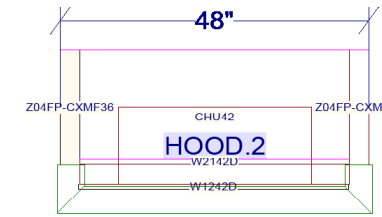

ACCESSORIES - OUTSIDE CORNER MOLDING

SKU	MSRP	DESCRIPTION	DIMENSIONS			WT LBS	CU FT
			W	D	H		
OCM8	$60.00	Solid Wood	96"	3/4"	3/4"	1	0.2

Colors- Step Shaker White, Bermuda White, White Shaker, Step Charcoal Grey, Fog Grey

ACCESSORIES - SCRIBE MOLDING

SKU	MSRP	DESCRIPTION	DIMENSIONS			WT LBS	CU FT
			W	D	H		
SM8	$35.00	Solid Wood	96"	1/4"	3/4"	1	0.2

ACCESSORIES - DECOR WOOD SURFACE MOLDING

SKU	MSRP	DESCRIPTION	DIMENSIONS			WT LBS	CU FT
			W	D	H		
K8-1	$100.00	Solid Wood	96"	3/4"	1"	2	0.2
K8-2	$100.00	Solid Wood	96"	3/4"	2"	3	0.3

Colors- Step Shaker White, Bermuda White, White Shaker, Step Charcoal Grey, Fog Grey

DECORATIVE HOODS

HOOD 1

SKU	MSRP
W1242D	$166.00
CHU42	$375.00
Z04-CXMF36	$309.00
Z04-CXMF36	$309.00
W2142D	$244.00
CM3-1D2	$200.00
TOTAL MSRP	$1,603.00