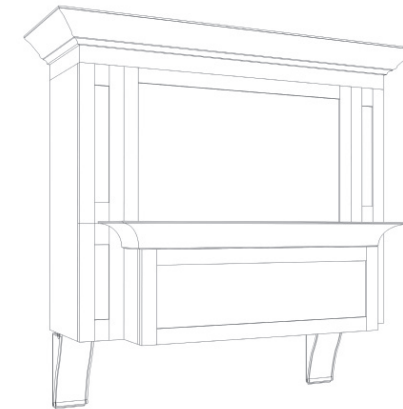

HOOD 2

CORBEL6X12	$252.00
CORBEL6X12	$252.00
CHU36	$360.00
W3612D	$110.00
Z05-CXM36	$375.00
Z05-CXM36	$375.00
MBEP24X36D	$322.00
CM5-1D2	$290.00
CM3-1D2	$200.00
TOTAL MSRP	$2,436.00