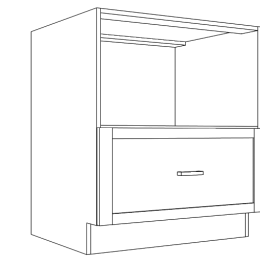

FUNDAMENTALS

BASE MICROWAVE CABINET - 34 1/2" HIGH x 24" DEEP

SKU	MSRP	DESCRIPTION	DIMENSIONS			WT LBS	CU FT
			W	D	H		
BMC24	$700.00	One Drawer One shelf	24"	24"	34 1/2"	65	3.9
Dimensions for Interior Microwave Compartment			22 1/2"	24"	18"		
BMC30	$750.00	One Drawer One shelf	30"	24"	34 1/2"	70	4.8
Dimensions for Interior Microwave Compartment			28 1/2"	24"	18"		

If you require a face plate please use a TK18 or DSP Panel