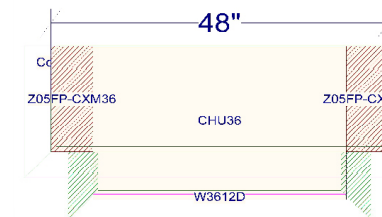

HOOD 2

CORBEL6X12	$252.00
CORBEL6X12	$252.00
CHU36	$360.00
W3612D	$110.00
Z05-CXM36	$375.00
Z05-CXM36	$375.00
MBEP24X36D	$322.00
CM5-1D2	$290.00
CM3-1D2	$200.00
TOTAL MSRP	$2,436.00