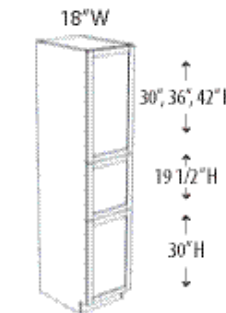

PANTRY CABINET - 84", 90" & 96" HIGH x 24" DEEP

SKU	MSRP	DESCRIPTION	DIMENSIONS			WT LBS	CU FT
			W	D	H		
UT188424	$1,100.00	2 Fixed Wood shelf, 4 removable shelves	18"	24"	84"	120	5.1
UT189024	$1,200.00	2 Fixed Wood shelf, 4 removable shelves	18"	24"	90"	130	5.5
UT189624	$1,275.00	2 Fixed Wood shelf, 4 removable shelves	18"	24"	96"	139	5.8

Three Wood Doors

Colors- Step Shaker White, Bermuda White, White Shaker, Step Charcoal Grey, Fog Grey