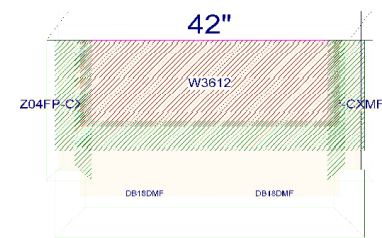

HOOD 4

DB18DMF	$245.00
DB18DMF	$245.00
CHU36	$360.00
Z04-CXMF36	$309.00
Z04-CXMF36	$309.00
W3612	$360.00
CM3-1D2	$200.00
CM1-5D8	$151.00
TOTAL MSRP	$2,179.00

Colors- Step Shaker White, Bermuda White, White Shaker, Step Charcoal Grey, Fog Grey