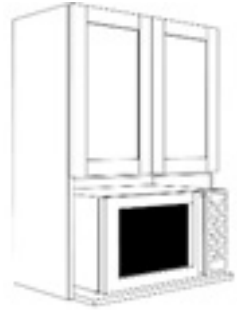

WALL CABINET - MICROWAVE - 30", 36" & 42" HIGH x 12" DEEP, 2 DOORS

SKU	MSRP	DESCRIPTION	DIMENSIONS			WT LBS	CU FT
			W	D	H		
MW2430	$500.00	NO Wood Shelf	24"	12"	30"	42	1.9
MW2436	$550.00	NO Wood Shelf	24"	12"	36"	48	2.2
MW2442	$630.00	1 Wood Shelf	24"	12"	42"	52	2.6

Colors- Step Shaker White, Bermuda White, White Shaker, Step Charcoal Grey, Fog Grey