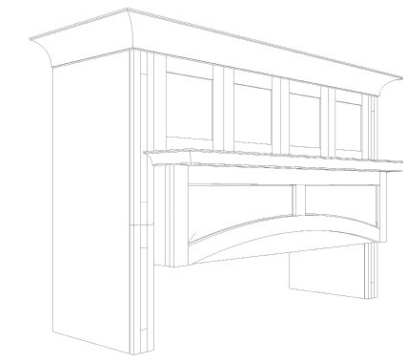

HOOD 3

VRP48	$312.00
CHU48	$398.00
W2412D	$82.00
W2412D	$82.00
W2412D	$82.00
W2412D	$82.00
Z04FP-CXMF36	$309.00
Z04FP-CXMF36	$309.00
DSP12X96	$173.00
CM3-1D2	$200.00
CM1-5D8	$151.00
TOTAL MSRP	$2,207.00