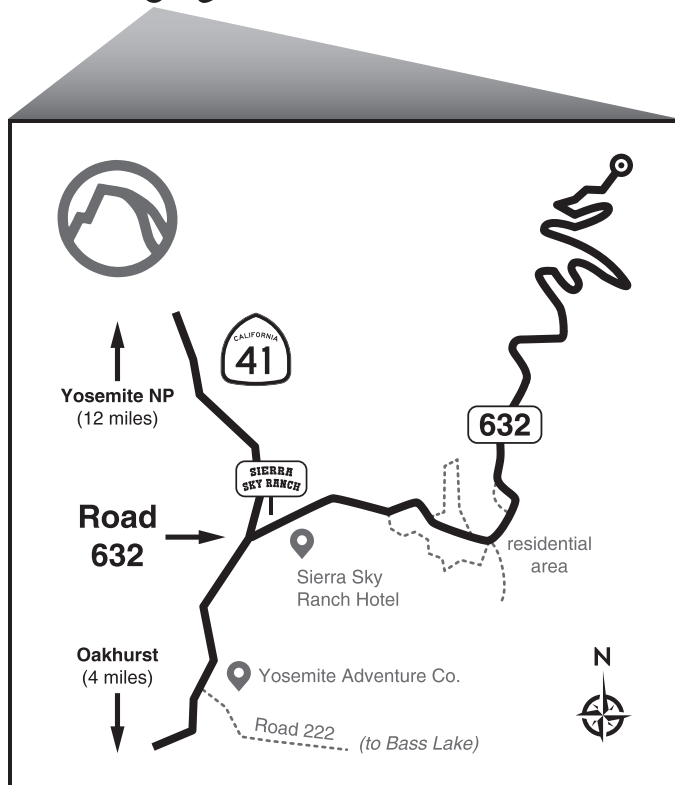

# Directions to Kampout Fresno

Kampout Fresno takes place at a private ranch located in the heart of California, 14 miles northeast of Oakhurst and minutes away from Yosemite NP!

## Directions to Kampout Fresno (from Oakhurst)

- From the HWY 41 / HWY 49 junction in Oakhurst, travel **north** on **HWY 41** through town for **4.1 miles** to **Road 632** (aka. Sky Ranch Road). There is a large brown and white "Sierra Sky Ranch" sign at the Road 632 turnoff.
- Turn **right** onto **Road 632** and travel up the mountain for **8.2 miles**, until you reach the **fork** in the road. You will pass through a residential area before the road starts winding up the mountain. About 1 mile before you reach the fork, the pavement will end and become a dirt road. 

### To West Gate Entrance (Automobiles ONLY – NO RVS OR TRAILERS)

- Turn **left** at the fork (**Road 6S10**) towards **Fresno Dome**. Continue for **1.3 miles**, until you see a barn and a meadow. To your right is a black gate with Kampout signage. You have arrived! Enter through the gate and follow the signs to Kampout Registration. 

### To East Gate Entrance (ALL RVS & TRAILERS – Automobiles OK)

- Turn **right** at the fork (**Road 6S40**) towards Soquel Campground and Greys Mountain Campground. Continue for **1.5 miles**, past Soquel CG, until you reach the **bridge**. Cross the bridge and turn **left** onto **Road 6S08** towards Greys Mountain CG. Continue for **0.80 miles**, past Greys Mountain CG, until you reach the turnoff for **Road 6S38** to **Texas Flat Group Campground**. Turn **left** onto **6S38** and travel for **2 miles**, until you see a gate on your left with Kampout signage. The gate to Kampout is just before the turnoff to Texas Flat.   