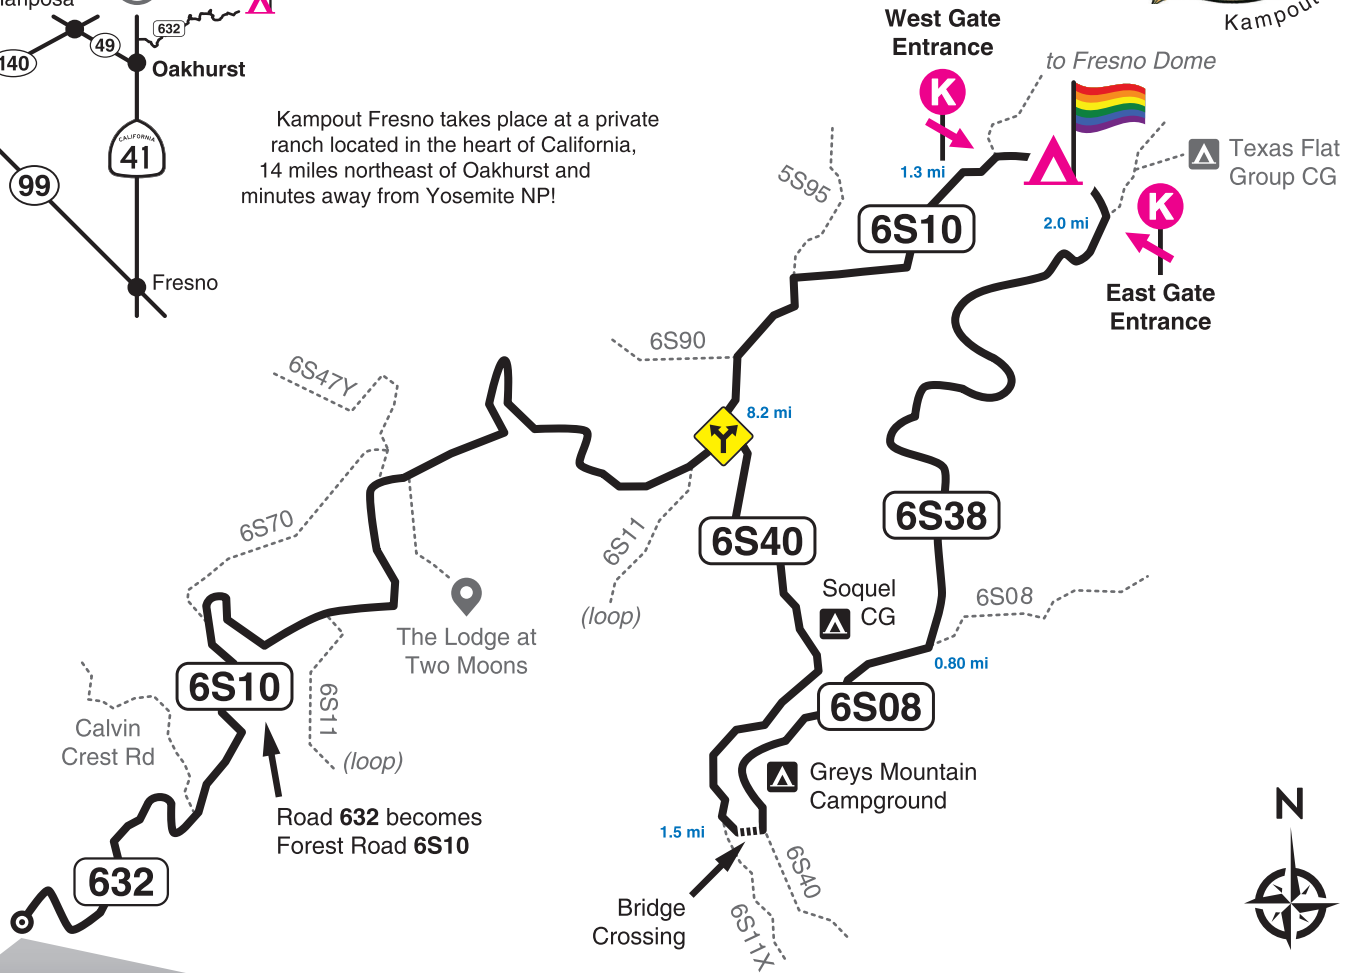

# Directions to Kampout Fresno

Kampout Fresno takes place at a private ranch located in the heart of California, 14 miles northeast of Oakhurst and minutes away from Yosemite NP!

## Directions to Kampout Fresno (from Oakhurst)

- From the HWY 41 / HWY 49 junction in Oakhurst, travel **north** on **HWY 41** through town for **4.1 miles** to **Road 632** (aka. Sky Ranch Road). There is a large brown and white "Sierra Sky Ranch" sign at the Road 632 turnoff.
- Turn **right** onto **Road 632** and travel up the mountain for **8.2 miles**, until you reach the **fork** in the road. You will pass through a residential area before the road starts winding up the mountain. About 1 mile before you reach the fork, the pavement will end and become a dirt road. 

### To West Gate Entrance (Automobiles ONLY – NO RVS OR TRAILERS)

- Turn **left** at the fork (**Road 6S10**) towards **Fresno Dome**. Continue for **1.3 miles**, until you see a barn and a meadow. To your right is a black gate with Kampout signage. You have arrived! Enter through the gate and follow the signs to Kampout Registration. 

### To East Gate Entrance (ALL RVS & TRAILERS – Automobiles OK)

- Turn **right** at the fork (**Road 6S40**) towards Soquel Campground and Greys Mountain Campground. Continue for **1.5 miles**, past Soquel CG, until you reach the **bridge**. Cross the bridge and turn **left** onto **Road 6S08** towards Greys Mountain CG. Continue for **0.80 miles**, past Greys Mountain CG, until you reach the turnoff for **Road 6S38** to **Texas Flat Group Campground**. Turn **left** onto **6S38** and travel for **2 miles**, until you see a gate on your left with Kampout signage. The gate to Kampout is just before the turnoff to Texas Flat.   