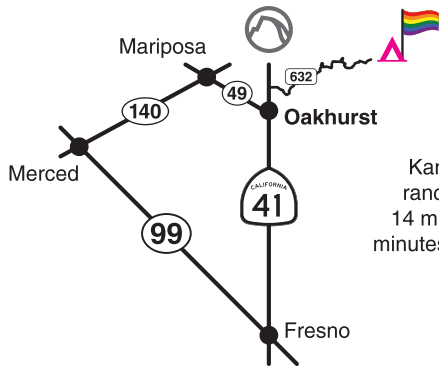

# Directions to Kampout Fresno

Kampout Fresno takes place at a private ranch located in the heart of California, 14 miles northeast of Oakhurst and minutes away from Yosemite NP!

## Directions to Kampout Fresno (from Oakhurst)

- From the HWY 41 / HWY 49 junction in Oakhurst, travel **north** on **HWY 41** through town for **4.1 miles** to **Road 632** (aka. Sky Ranch Road). There is a large brown and white "Sierra Sky Ranch" sign at the Road 632 turnoff.
- Turn **right** onto **Road 632** and travel up the mountain for **8.2 miles**, until you reach the **fork** in the road. You will pass through a residential area before the road starts winding up the mountain. About 1 mile before you reach the fork, the pavement will end and become a dirt road. 

### To West Gate Entrance (Automobiles ONLY – NO RVS OR TRAILERS)

- Turn **left** at the fork (**Road 6S10**) towards **Fresno Dome**. Continue for **1.3 miles**, until you see a barn and a meadow. To your right is a black gate with Kampout signage. You have arrived! Enter through the gate and follow the signs to Kampout Registration. 

### To East Gate Entrance (ALL RVS & TRAILERS – Automobiles OK)

- Turn **right** at the fork (**Road 6S40**) towards Soquel Campground and Greys Mountain Campground. Continue for **1.5 miles**, past Soquel CG, until you reach the **bridge**. Cross the bridge and turn **left** onto **Road 6S08** towards Greys Mountain CG. Continue for **0.80 miles**, past Greys Mountain CG, until you reach the turnoff for **Road 6S38** to **Texas Flat Group Campground**. Turn **left** onto **6S38** and travel for **2 miles**, until you see a gate on your left with Kampout signage. The gate to Kampout is just before the turnoff to Texas Flat.   