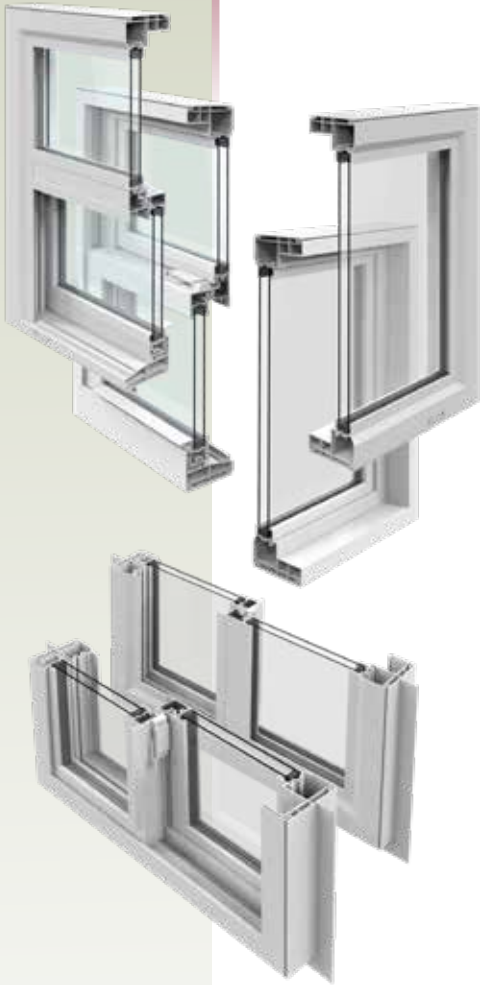

Westlake
Royal Window Solutions™
Krestmark® Collection

REPLACEMENT

220
SERIES

220 SERIES

The Vinyl Replacement Window 220 is offered with a LoE glass option. LoE highperformance glass with argon gas allows light to filter in while keeping the sun's harmful rays out. In addition, this special glazing saves energy and reduces utility costs by keeping the cool air inside in the summer and the warm air inside in the winter.

FEATURES

- 3" main frame beveled exterior profile gives an outstanding, bold appearance.
- Tilt-in sash for easy cleaning.
- Block and tackle balance system for long-lasting, smooth, quiet operation.
- 3/4" LoE E66 Environsealed Windows™, environmentally friendly with warm-edge spacer reduces thermal loss. Type and look of warm-edge spacer may vary.
- Ventilation control for opening windows only 4".
- Metal-reinforced center bar for better structural performance and weather tightness.
- Multi-chambered design for structural integrity, superior thermal performance, maintenance-free, vinyl frame and sash extrusions.

Note: All picture windows, shapes and one-frame glass larger than 30 square feet will come with Tempered Glass as standard for safety reasons. All additional charges for Tempered Glass will automatically be applied.

OPTIONS

- Argon-enhanced glass improves energy efficiency.
- The Replacement 220 is available with an integral nail fin.
- Tempered glass, rain glass, obscure glass.
- Factory mulls (combined units) with continuous head and sill.