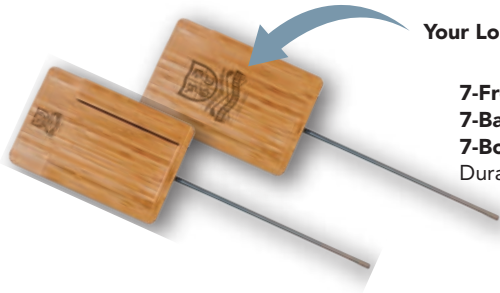

Your Logo Laser Engraved

7-Front / Bamboo Proximity Marker - Custom Front	$80.50	Set of 4
7-Back / Bamboo Proximity Marker - Custom Back	$95.00	Set of 4
7-Both / Bamboo Proximity Marker - Custom Both Sides	$107.00	Set of 4

Durable lacquered finish bamboo. Steel spike. Includes 50 cards.