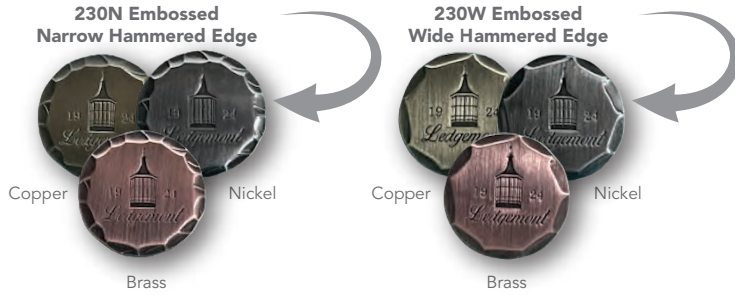

2nd Color of Imprint on Shank Free

TEE COLOR:

White

ADDITIONAL COLORS:  
(\$3.00 extra per 1,000 tees)

Black Blue Pink Red Tan

## Metal Ball Markers

		100+	250+	500+	1,000+	2,500+
<b>230</b>	<b>Hammered Edge 1" Embossed</b>	\$3.50	\$2.60	\$2.20	\$1.90	\$1.75
<b>232</b>	<b>Hammered Edge 1 1/2" Embossed</b>	\$4.85	\$3.85	\$3.35	\$2.99	\$2.75