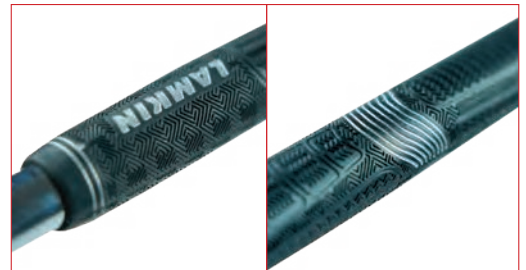

Crossline 360

The new Crossline 360 features an enhanced "universal" pattern and upgraded compound for a more comfortable feel and optimized installation flexibility.

		1-24	25-99	100+
699	Crossline 360 Standard	$5.54	$5.39	$5.25
700	Crossline 360 Midsize	$5.91	$5.76	$5.62

Crossline Full Cord

		1-24	25-99	100+
702	Crossline Genesis 360 Cord	$8.54	$8.39	$8.25
701	Crossline Genesis 360 Cord Midsize	$8.91	$8.76	$8.62

Crossline Black

Combines a distinctive high traction pattern with a durable compound for a secure feel, all at a highly attractive price.

		1-24	25-99	100+
707	Crossline Black 360 Standard	$5.54	$5.39	$5.25
708	Crossline Black 360 Midsize	$5.91	$5.76	$5.62

Sonar

Combines a network of micro-textures with a hybrid compound slightly softer than traditional rubber yet highly durable, providing outstanding comfort and unmatched performance.

		Color	1-24	25-99	100+
712	Sonar Undersize	Black/Rose	$7.41	$7.26	$7.12
713	Sonar Standard	Black/Blue or All Black	$7.41	$7.26	$7.12
714	Sonar Midsize	Black/Blue or All Black	$7.78	$7.63	$7.49
709	Sonar Oversize	Black/Blue or All Black	$8.15	$8.00	$7.86