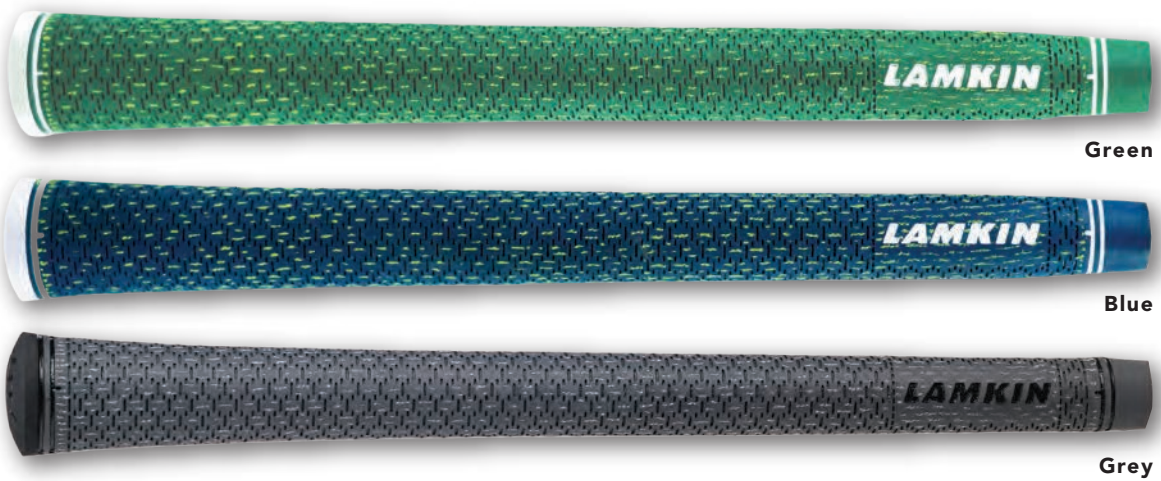

GRIPPS LAMKIN

		1-24	25-99	100+
715	UT^x Standard	$7.78	$7.63	$7.49
716	UT^x Midsize	$8.15	$8.00	$7.86