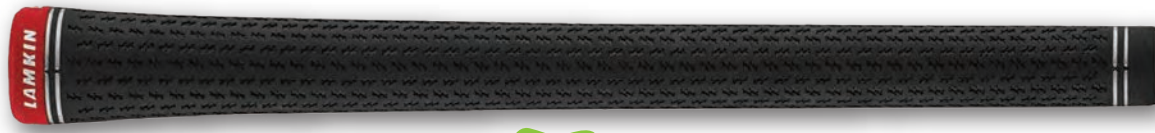

# GRIPPS LAMKIN

		1-24	25-99	100+
715	UT <sup>x</sup> Standard	\$7.78	\$7.63	<b>\$7.49</b>
716	UT <sup>x</sup> Midsize	\$8.15	\$8.00	<b>\$7.86</b>

### Crossline 360

The new Crossline 360 features an enhanced "universal" pattern and upgraded compound for a more comfortable feel and optimized installation flexibility.

		1-24	25-99	100+
699	Crossline 360 Standard	\$5.54	\$5.39	<b>\$5.25</b>
700	Crossline 360 Midsize	\$5.91	\$5.76	<b>\$5.62</b>

### Crossline Black

Combines a distinctive high traction pattern with a durable compound for a secure feel, all at a highly attractive price.

		1-24	25-99	100+
707	Crossline Black 360 Standard	\$5.54	\$5.39	<b>\$5.25</b>
708	Crossline Black 360 Midsize	\$5.91	\$5.76	<b>\$5.62</b>