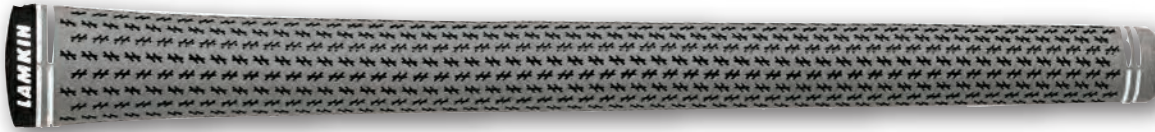

Crossline 360

The new Crossline 360 features an enhanced "universal" pattern and upgraded compound for a more comfortable feel and optimized installation flexibility.