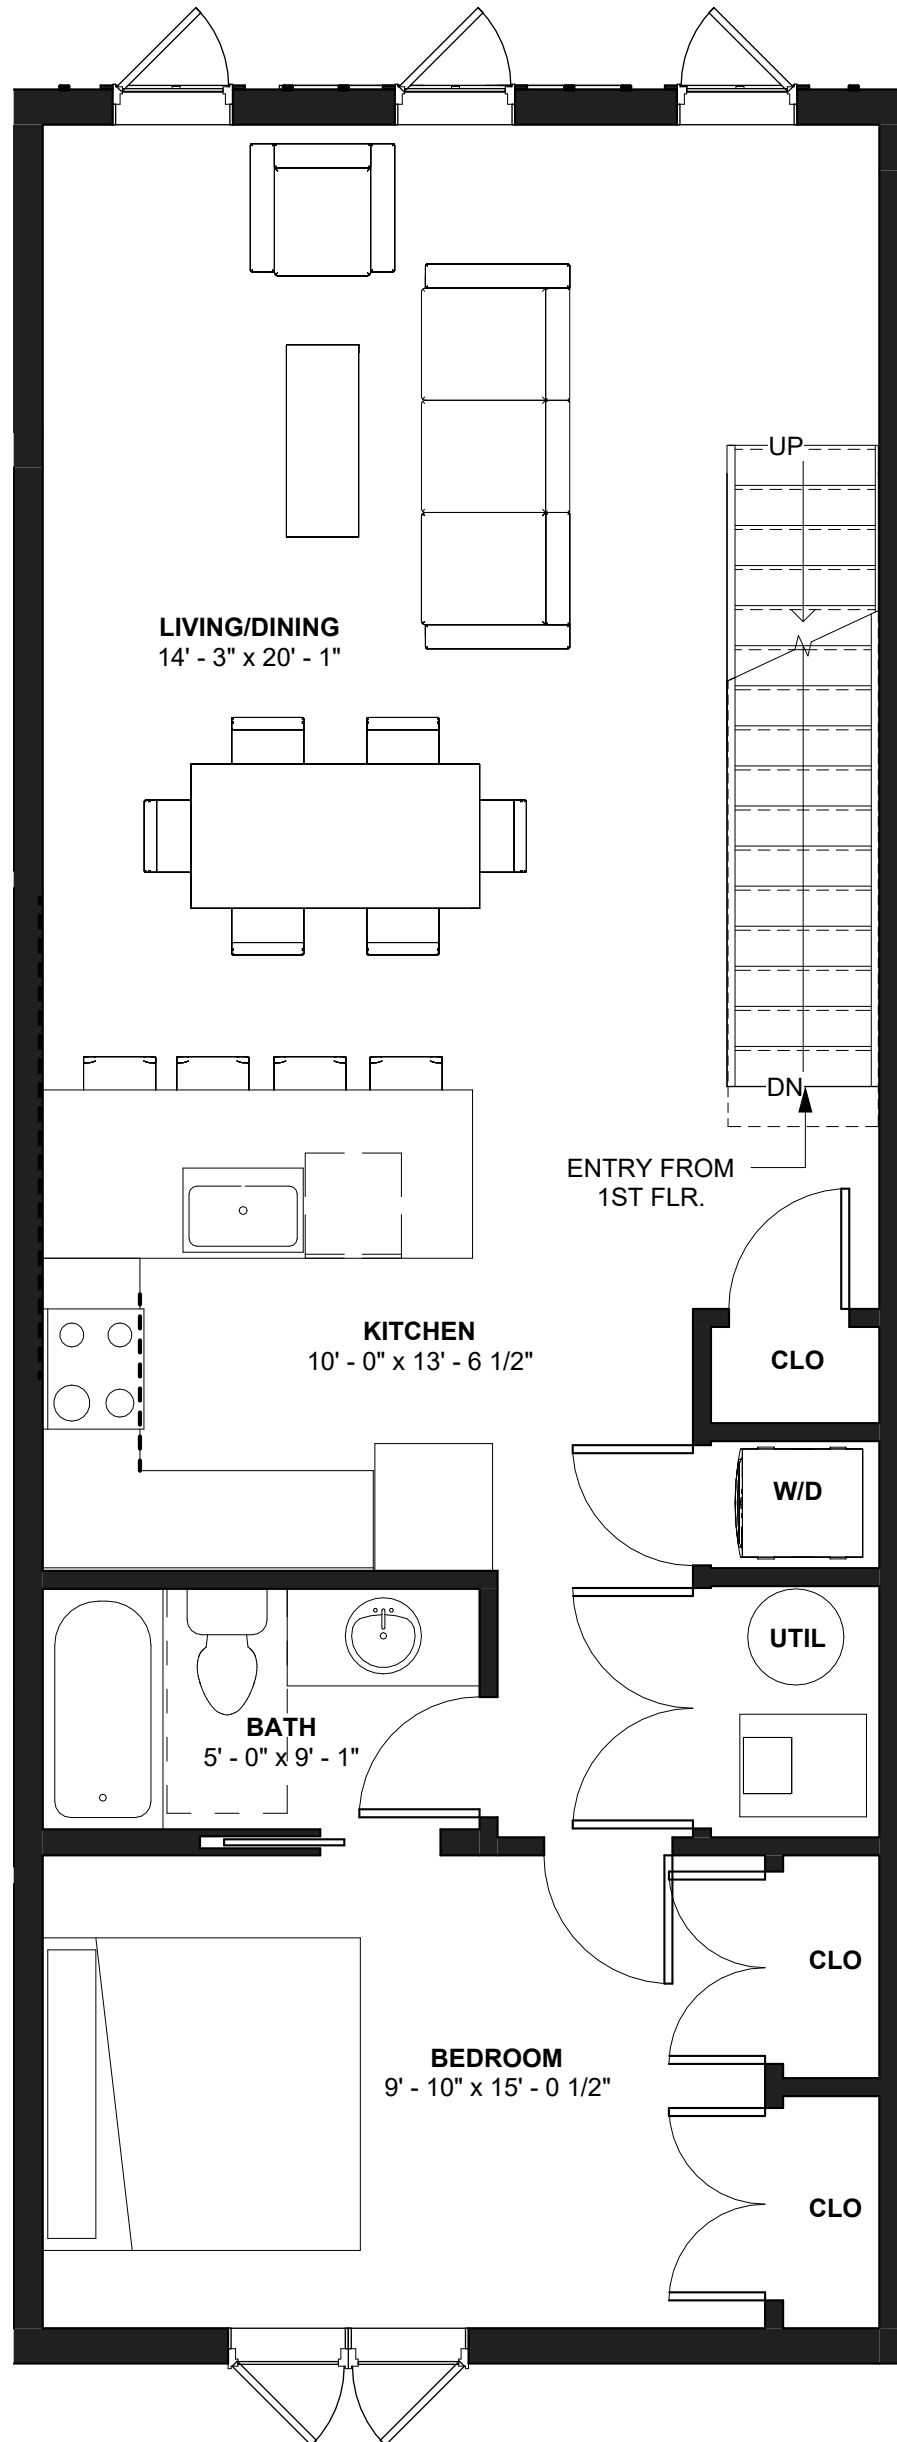

UNIT 1

2 BED | 2 BATH

1,595 SF

1ST FLOOR - UNIT 1

2ND FLOOR - UNIT 1

UNIT 2

1 BED | 1 BATH

775 SF

UNIT 4

3 BED | 3.5 BATH

1,831 SF

1ST FLOOR - UNIT 4

2ND FLOOR - UNIT 4

3RD FLOOR - UNIT 4

ROOF DECK - UNIT 4

UNIT 5

1 BED | 1 BATH

785 SF

1ST FLOOR - UNIT 5

UNIT 6

2 BED | 2 BATH

1,356 SF

2ND FLOOR - UNIT 6

3RD FLOOR - UNIT 6

UNIT 7

2 BED | 2 BATH

1,365 SF

2ND FLOOR - UNIT 7

3RD FLOOR - UNIT 7

UNIT 8

2 BED | 2 BATH

1,170 SF