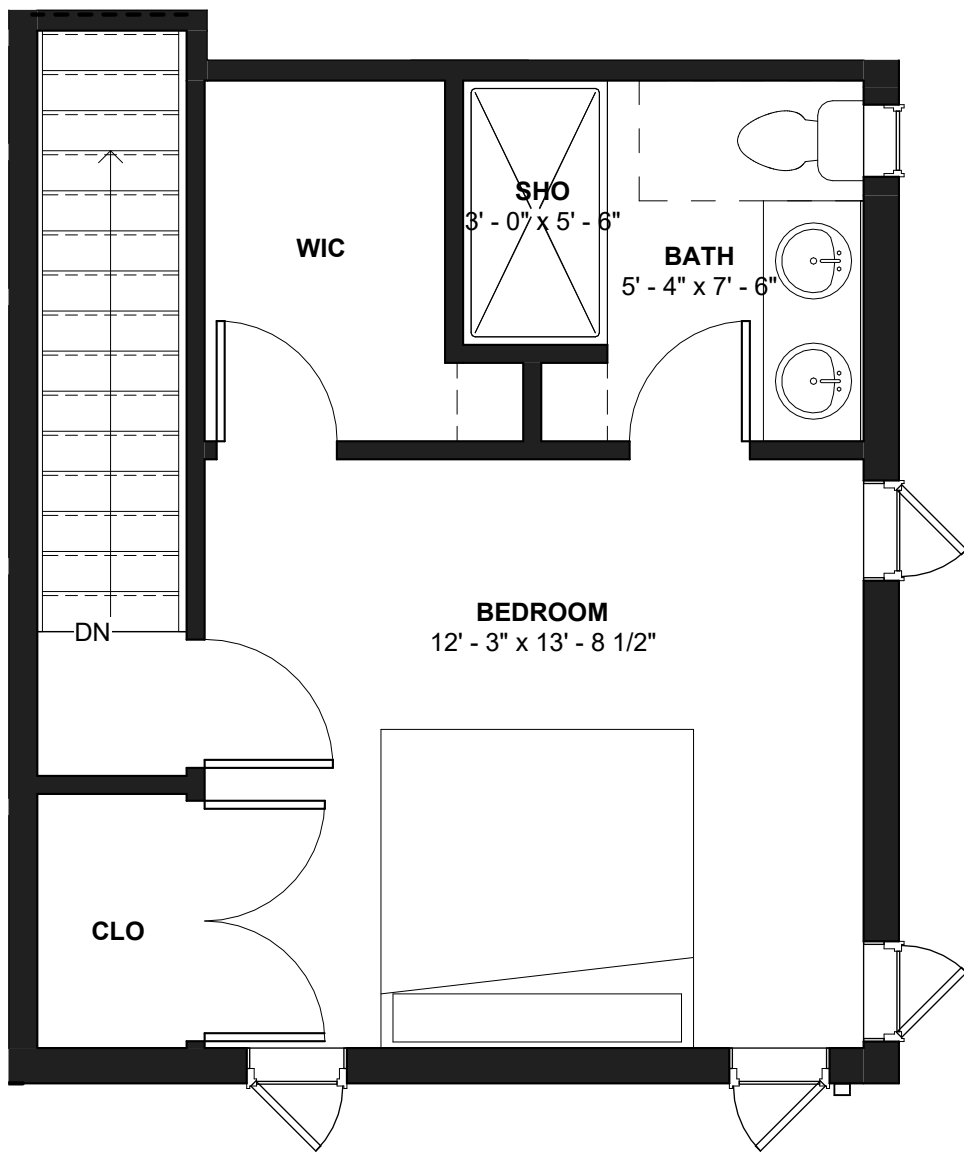

UNIT 4

3 BED | 3.5 BATH

1,831 SF

1ST FLOOR - UNIT 4

2ND FLOOR - UNIT 4

3RD FLOOR - UNIT 4

ROOF DECK - UNIT 4

UNIT 5

1 BED | 1 BATH

785 SF

1ST FLOOR - UNIT 5

UNIT 6

2 BED | 2 BATH

1,356 SF

2ND FLOOR - UNIT 6

3RD FLOOR - UNIT 6

UNIT 7

2 BED | 2 BATH

1,365 SF

2ND FLOOR - UNIT 7

3RD FLOOR - UNIT 7

UNIT 8

2 BED | 2 BATH

1,170 SF

1ST FLOOR - UNIT 8

2ND FLOOR - UNIT 8

UNIT 9

2 BED | 2 BATH

1,245 SF

2ND FLOOR - UNIT 9

3RD FLOOR - UNIT 9

ROOF DECK - UNIT 9