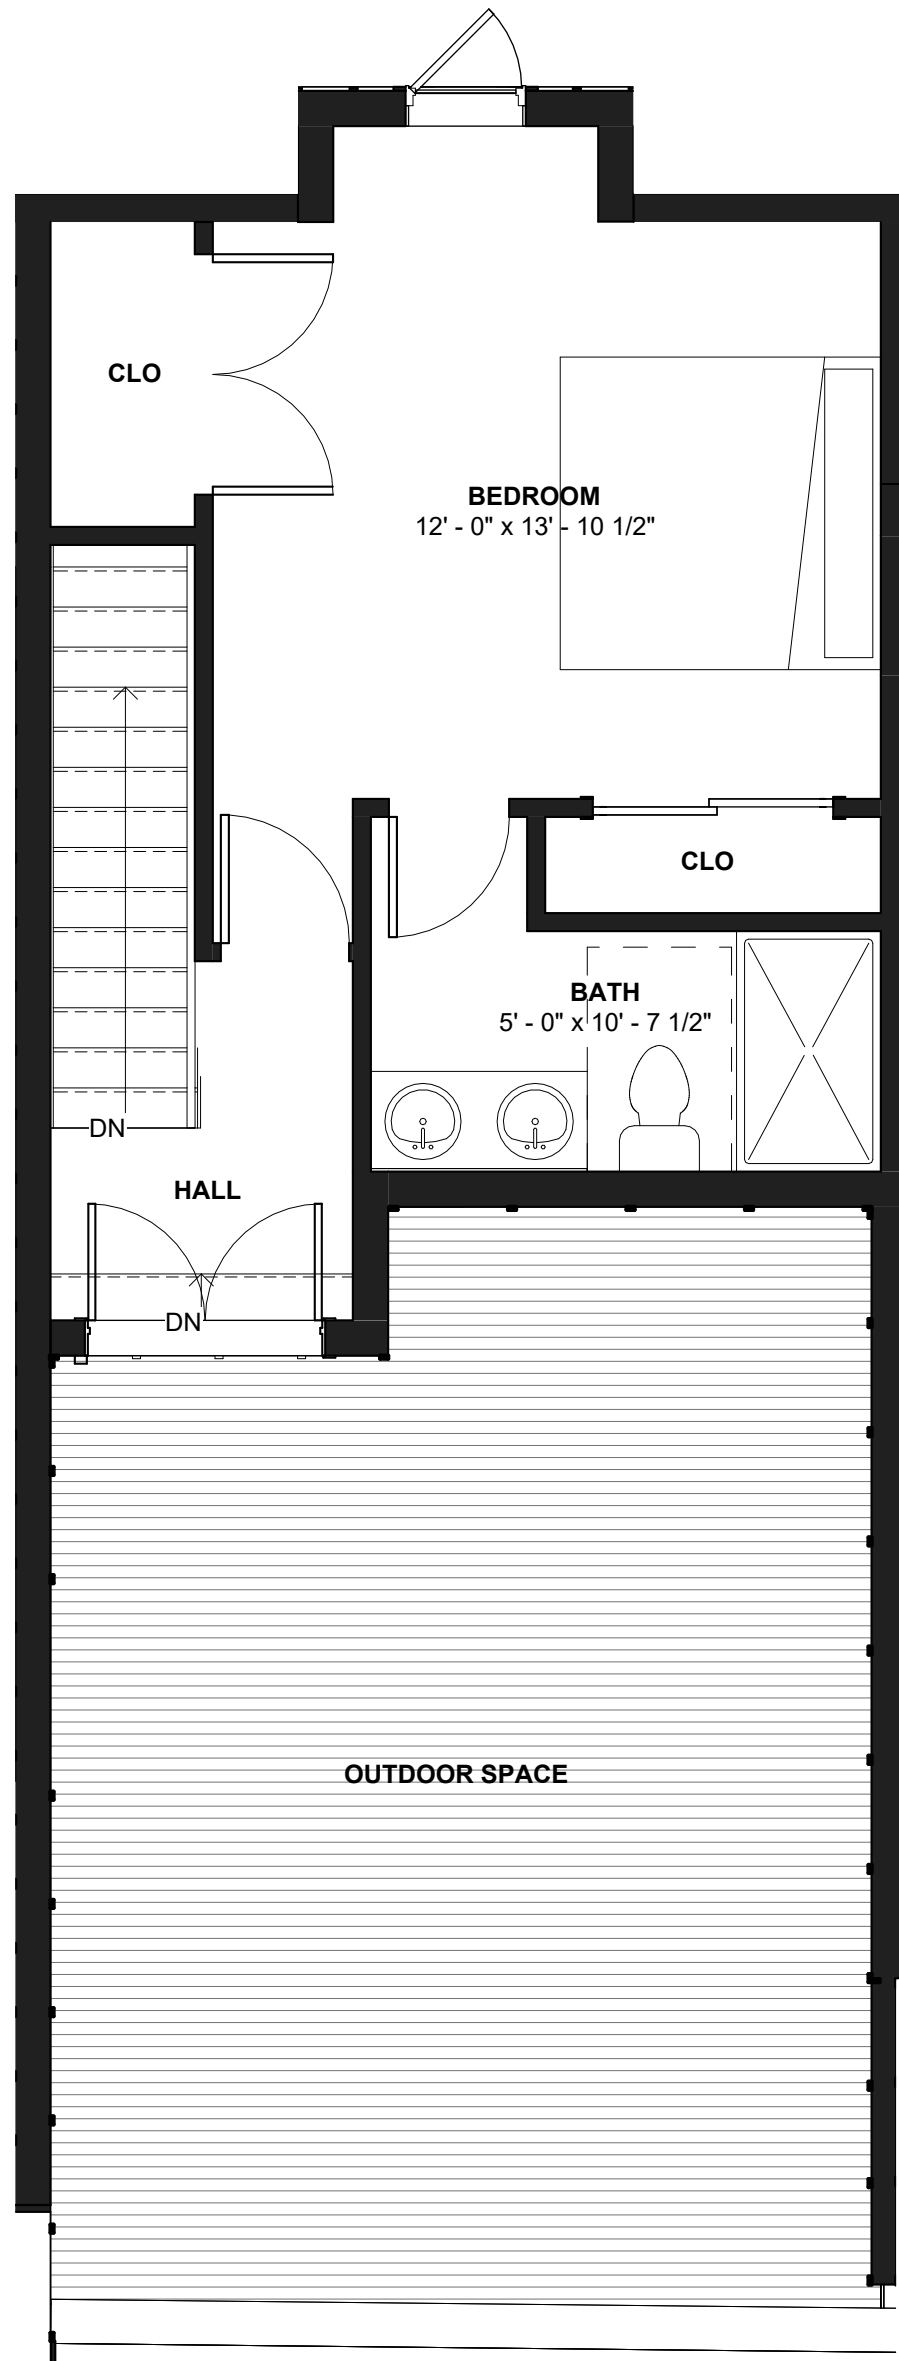

UNIT 1

2 BED | 2 BATH

1,595 SF

1ST FLOOR - UNIT 1

2ND FLOOR - UNIT 1

UNIT 2

1 BED | 1 BATH

775 SF

1ST FLOOR - UNIT 2

UNIT 3

3 BED | 3.5 BATH

1,827 SF

1ST FLOOR - UNIT 3

2ND FLOOR - UNIT 3

3RD FLOOR - UNIT 3

ROOF DECK - UNIT 3

UNIT 4

3 BED | 3.5 BATH

1,831 SF

1ST FLOOR - UNIT 4

2ND FLOOR - UNIT 4

3RD FLOOR - UNIT 4

ROOF DECK - UNIT 4

UNIT 5

1 BED | 1 BATH

785 SF

1ST FLOOR - UNIT 5

UNIT 6

2 BED | 2 BATH

1,356 SF

2ND FLOOR - UNIT 6

3RD FLOOR - UNIT 6