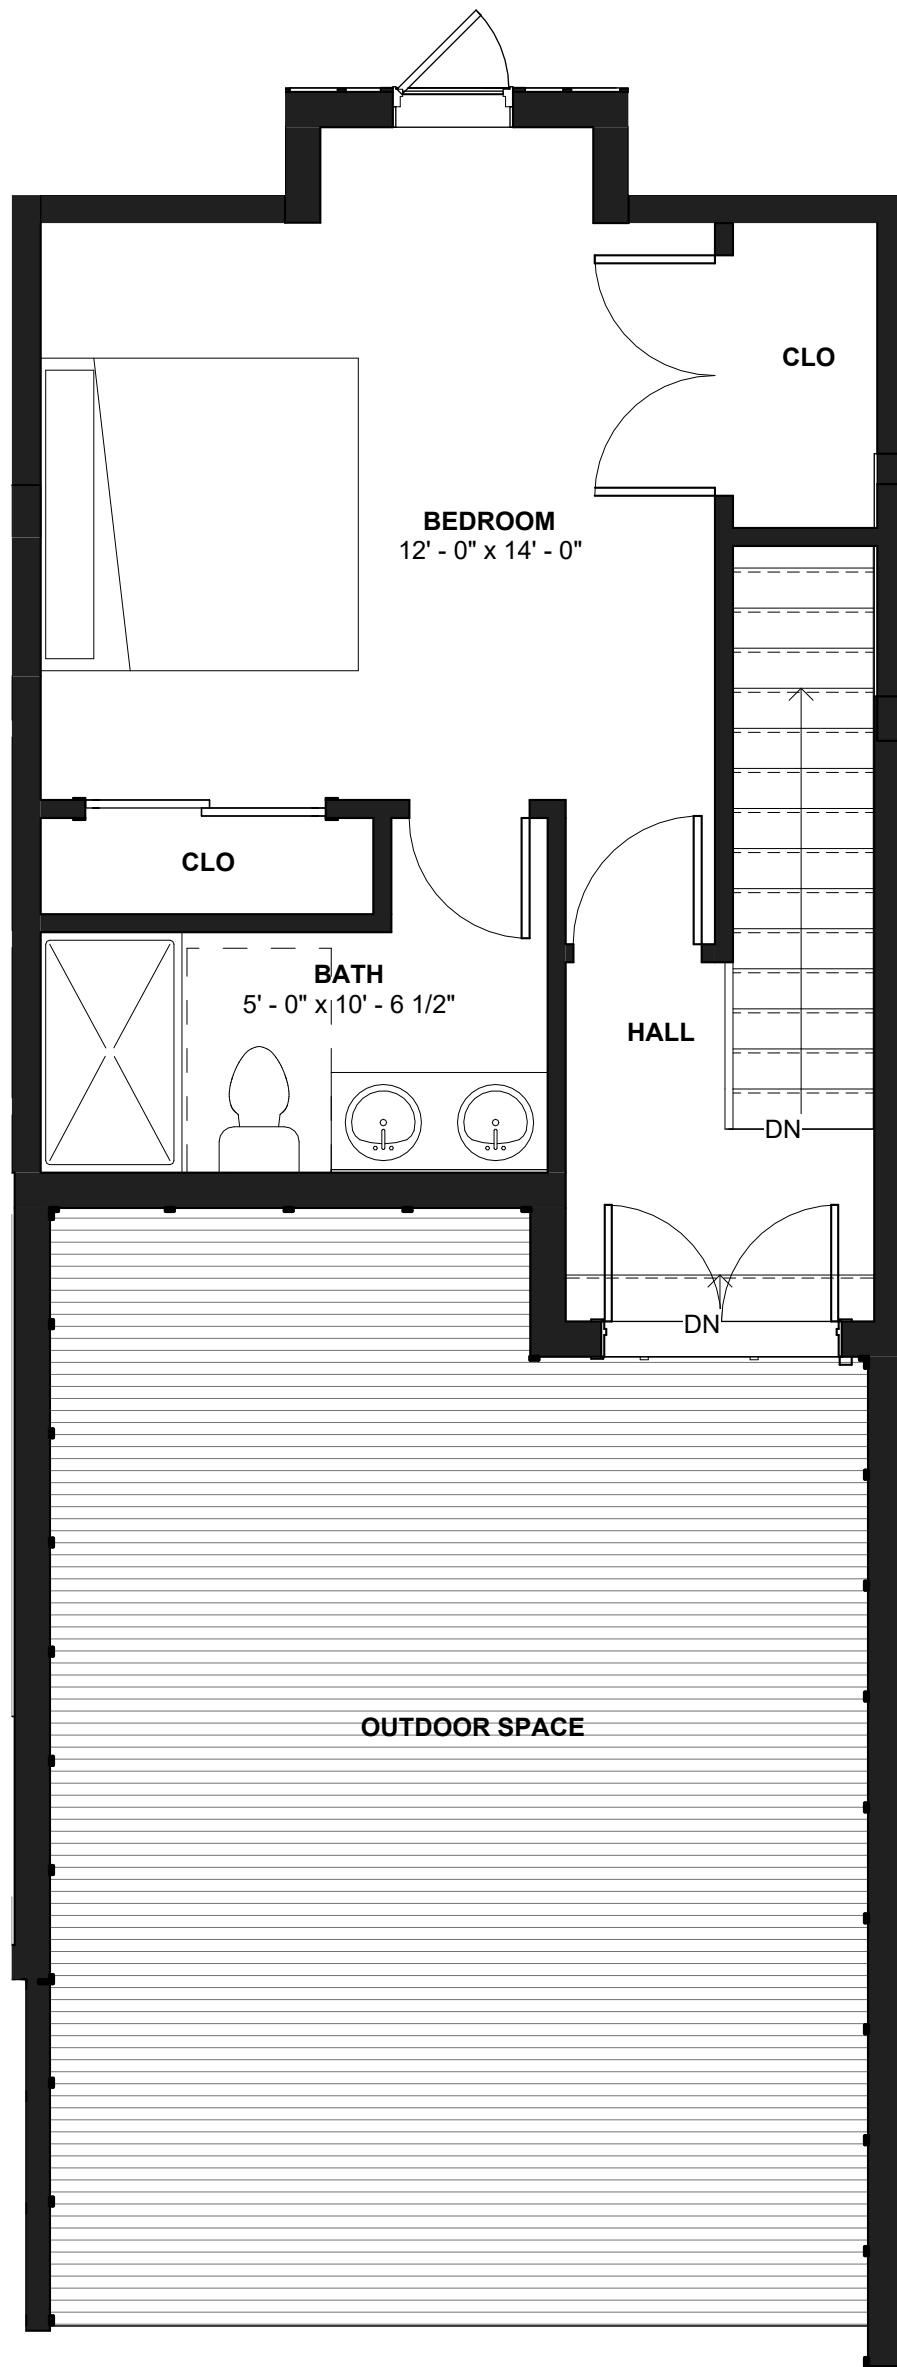

3RD FLOOR - UNIT 7