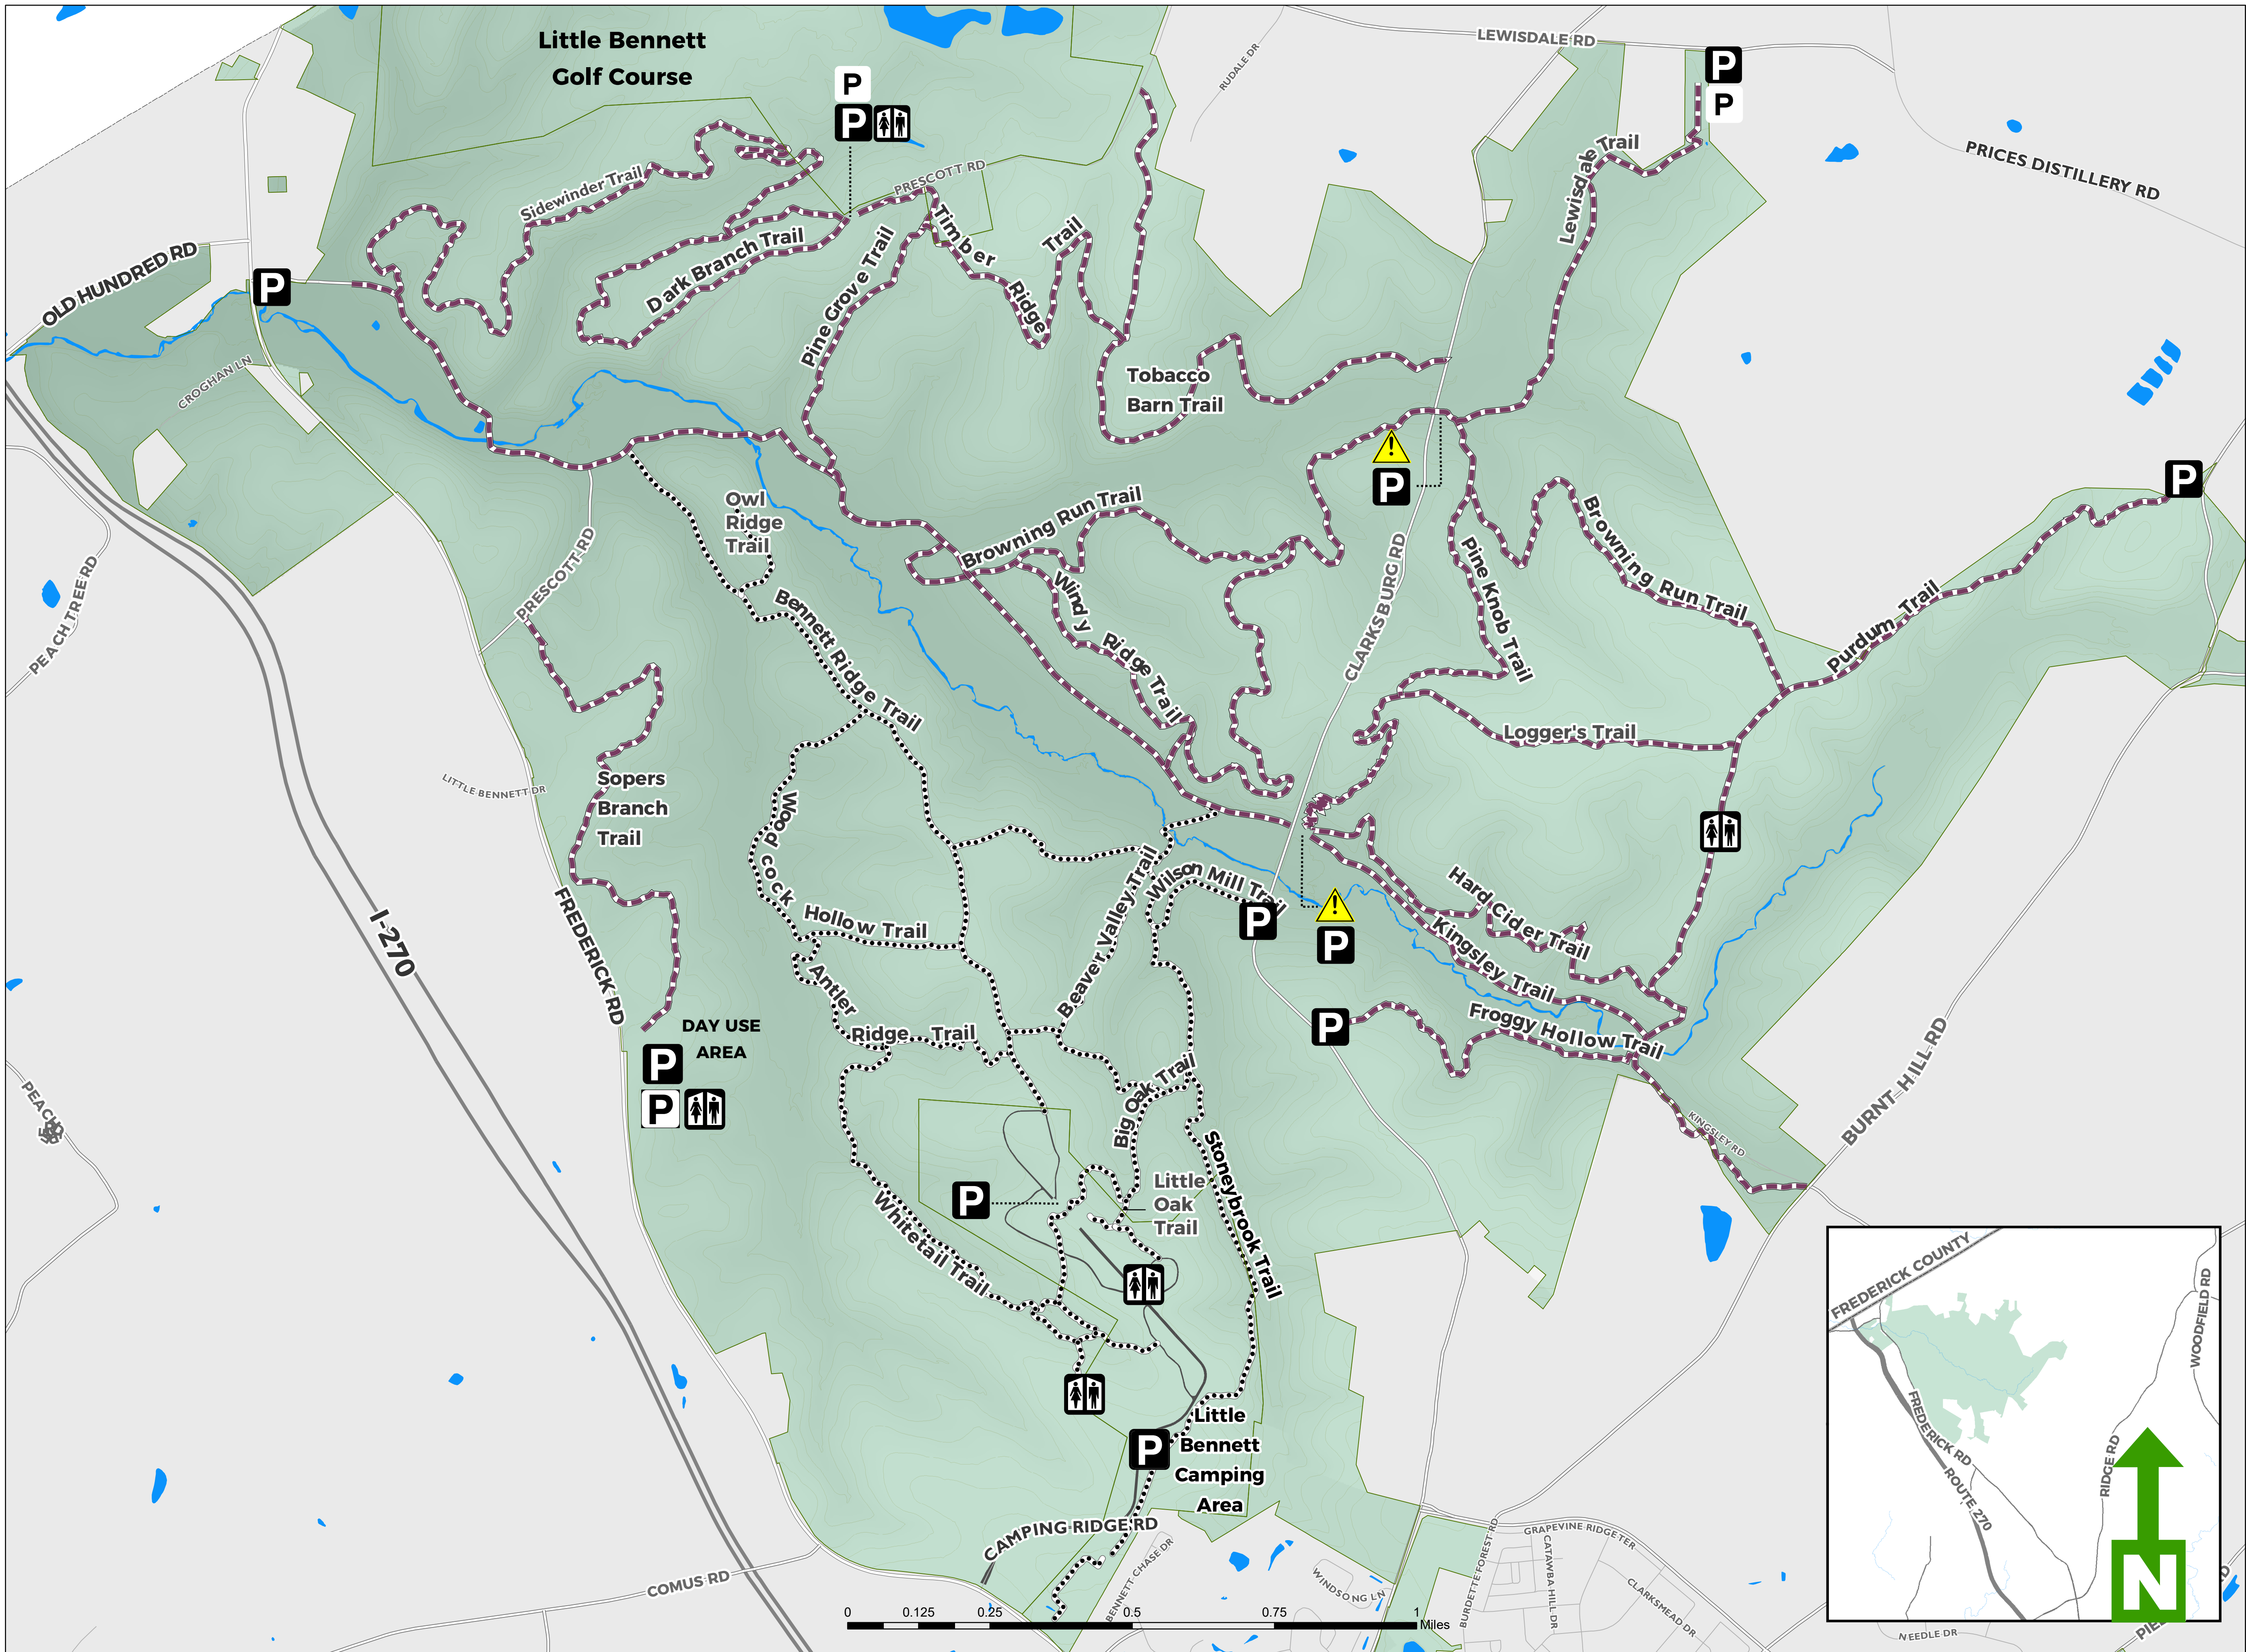

LITTLE BENNETT REGIONAL PARK

TRAILS

NATURAL SURFACE TRAILS

----- SHARED BY ALL

..... HIKING ONLY

WATER AREAS

MONTGOMERY PARKS

- Stay on marked trails. Do not blaze new trails. Trails not shown on the map are not sanctioned or maintained.
- Avoid using trails during extremely wet or soggy conditions.
- Use restrictions do apply. Observe and obey access signs.
- Be courteous to other users. Yield right of way as follows: bikers to all users; hikers to equestrians.

PARK RULES

- Park closes at dusk unless otherwise notified.
- Pets must be kept on a leash at all times.
- Alcoholic beverages are not permitted in the park.
- Visitors to the park must follow all M-NCPPC Rules and Regulations, as well as any rules specific to a park facility or activity.
- For all the park rules, visit: <https://www.montgomeryparks.org/about/rules-and-regulations/>