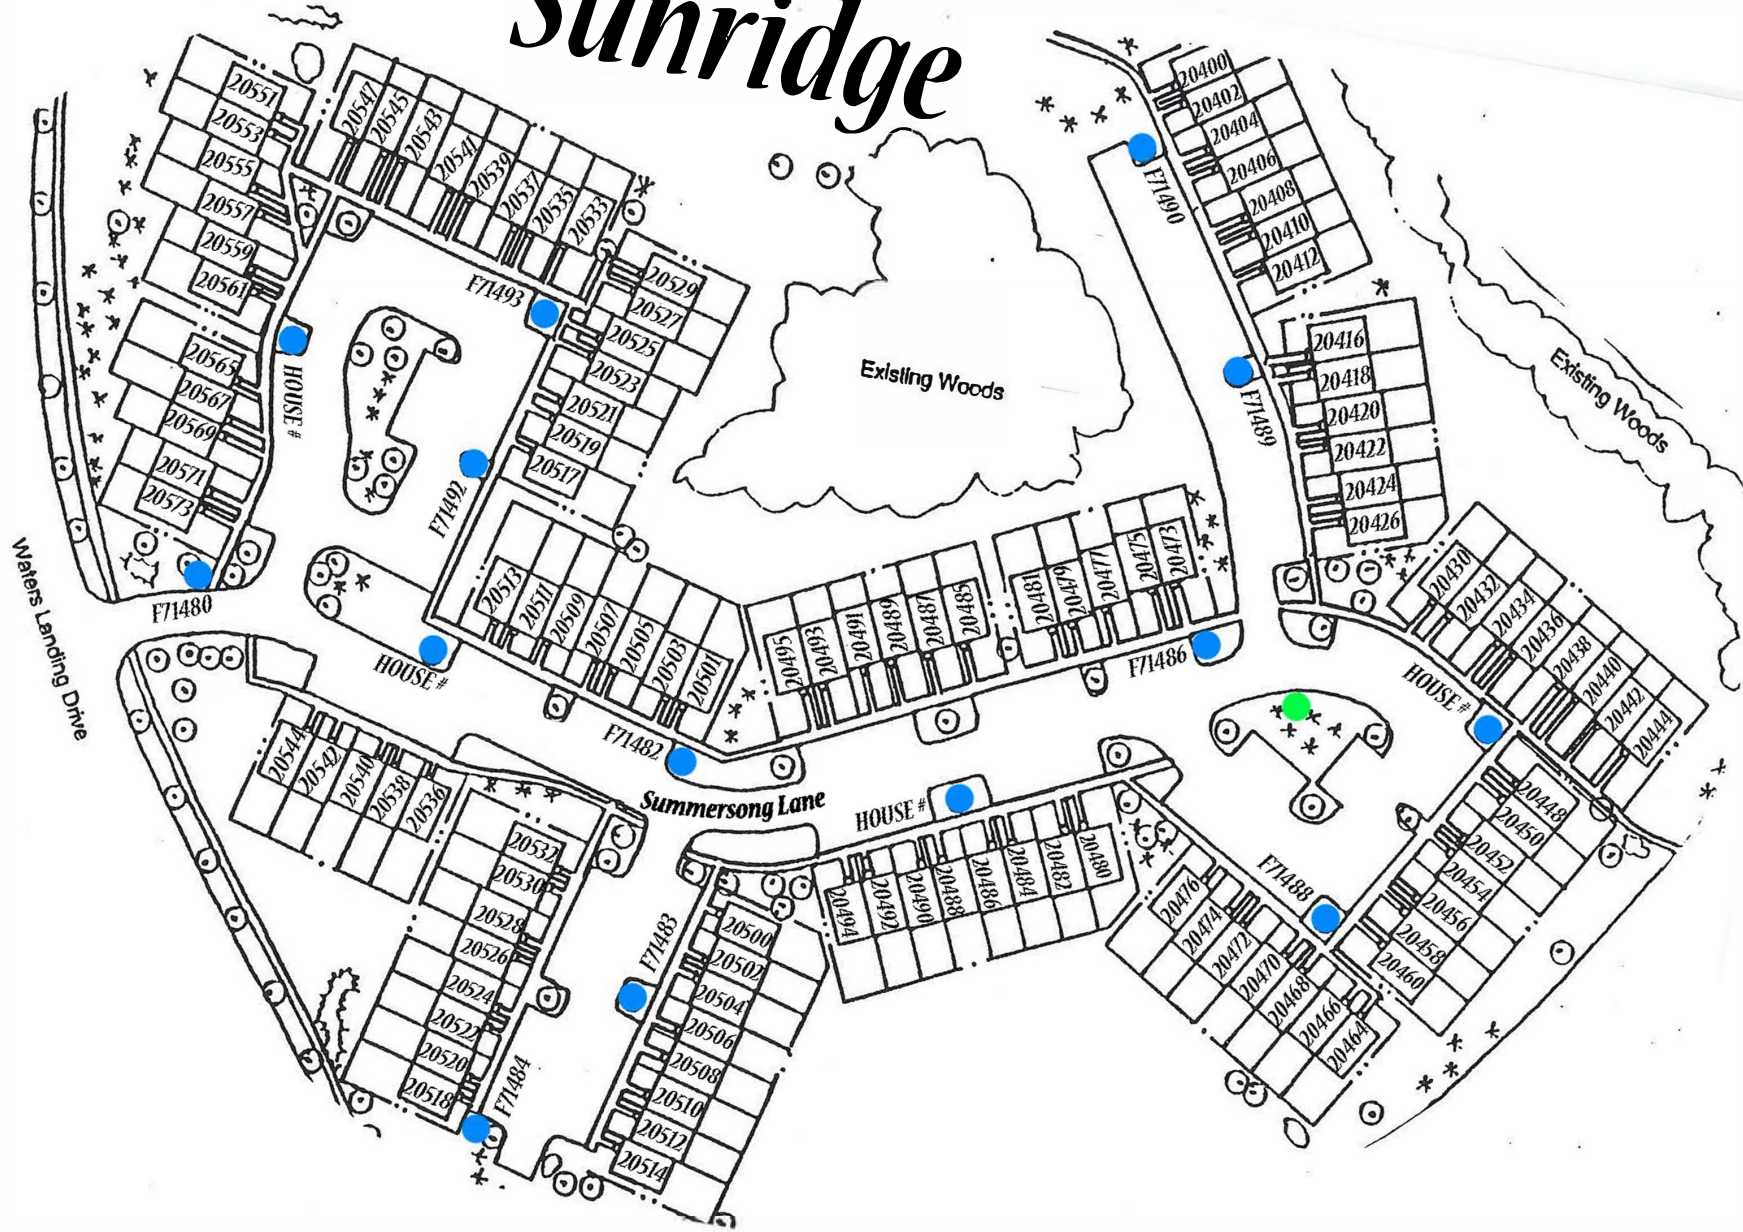

Sunridge

Green = Dog Station
Blue = Street Light