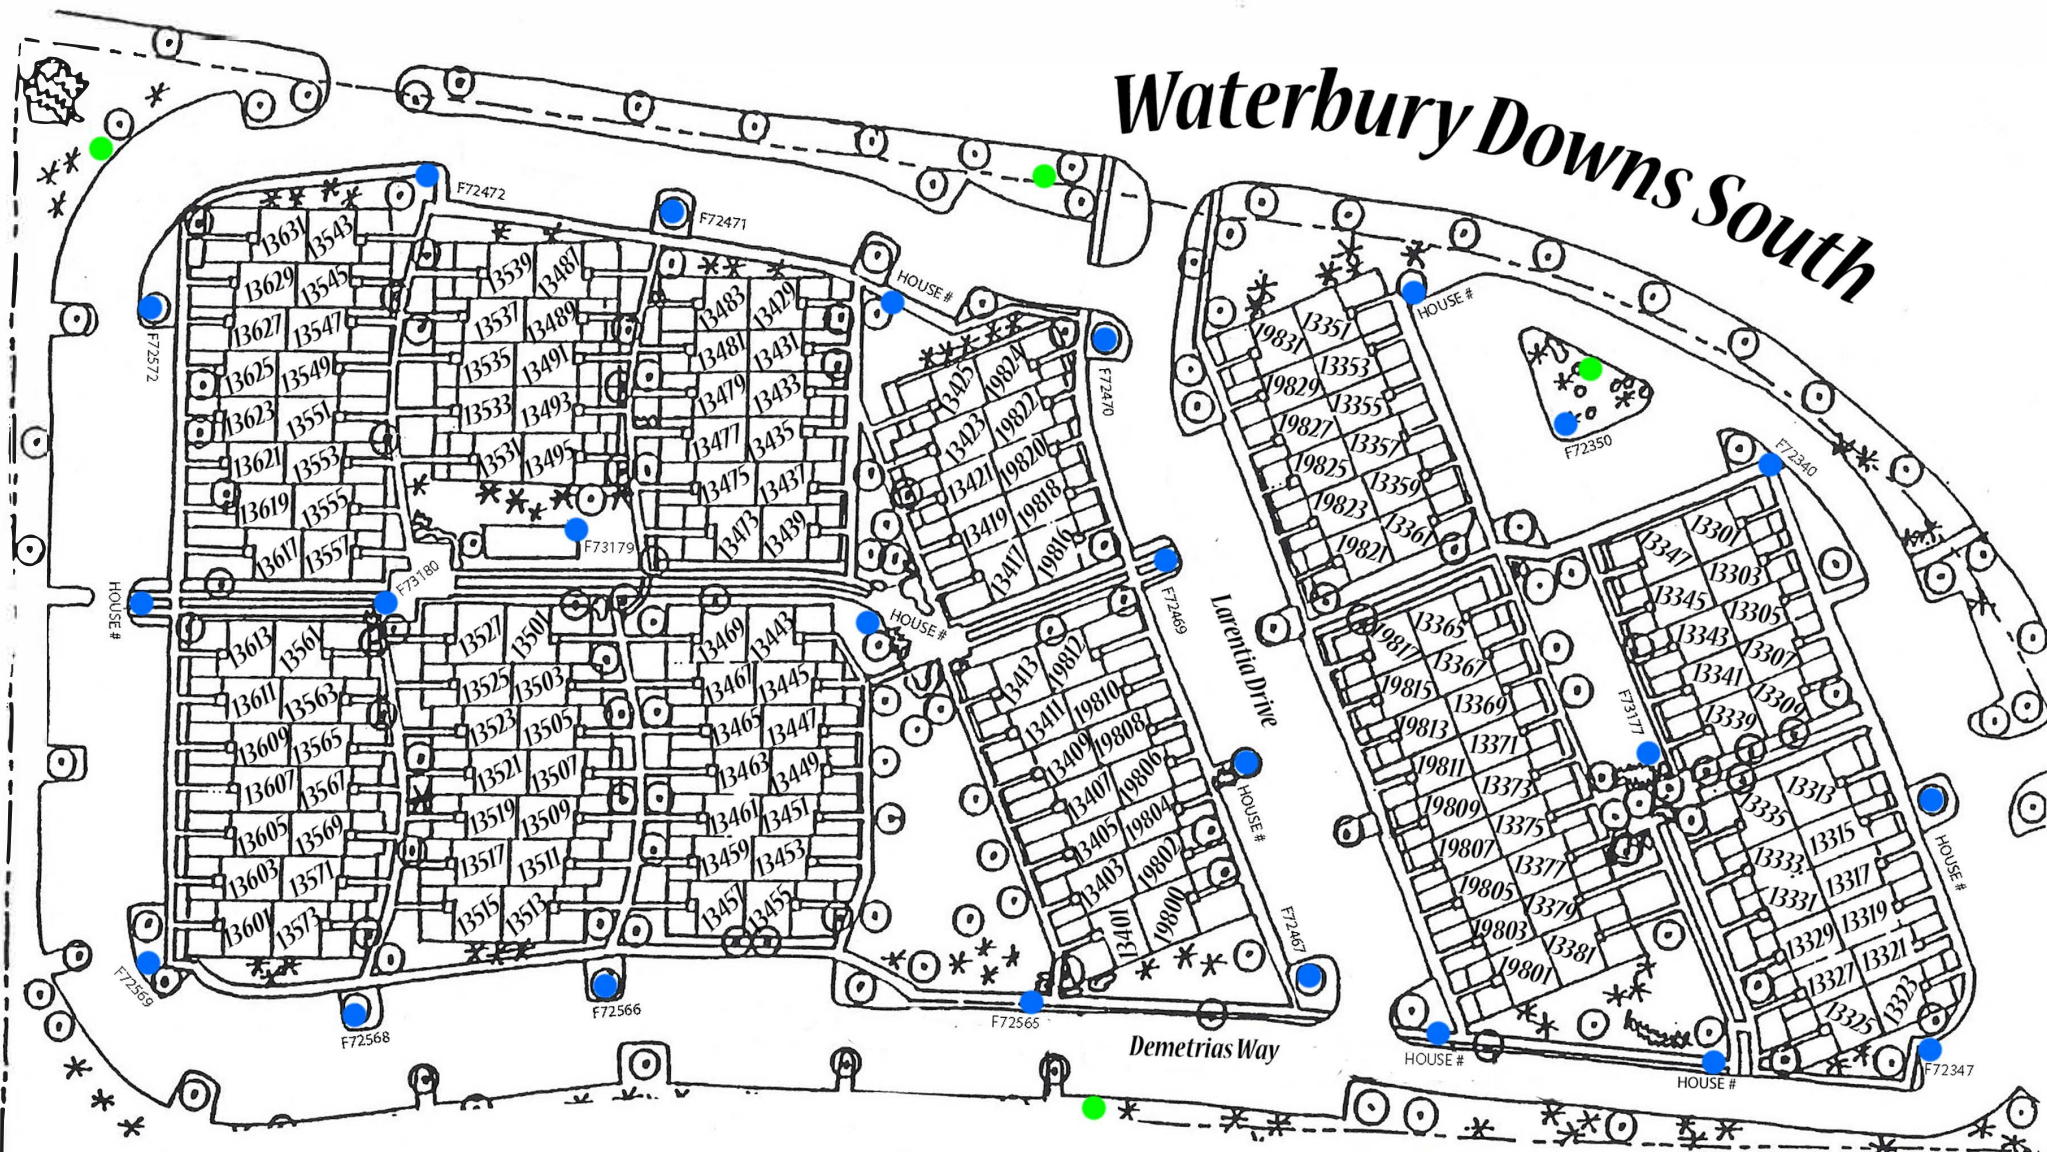

# Waterbury Downs South

Green = Dog Station  
Blue = Street Light