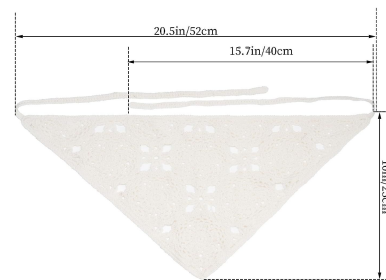

Red Riding Hood

Costume design
By Scarlett Kellum

Wolfgang Base

Wolf Hat and Gloves

Grandmother hat and shawl

Mother apron

Woodsmen hat

Delivery