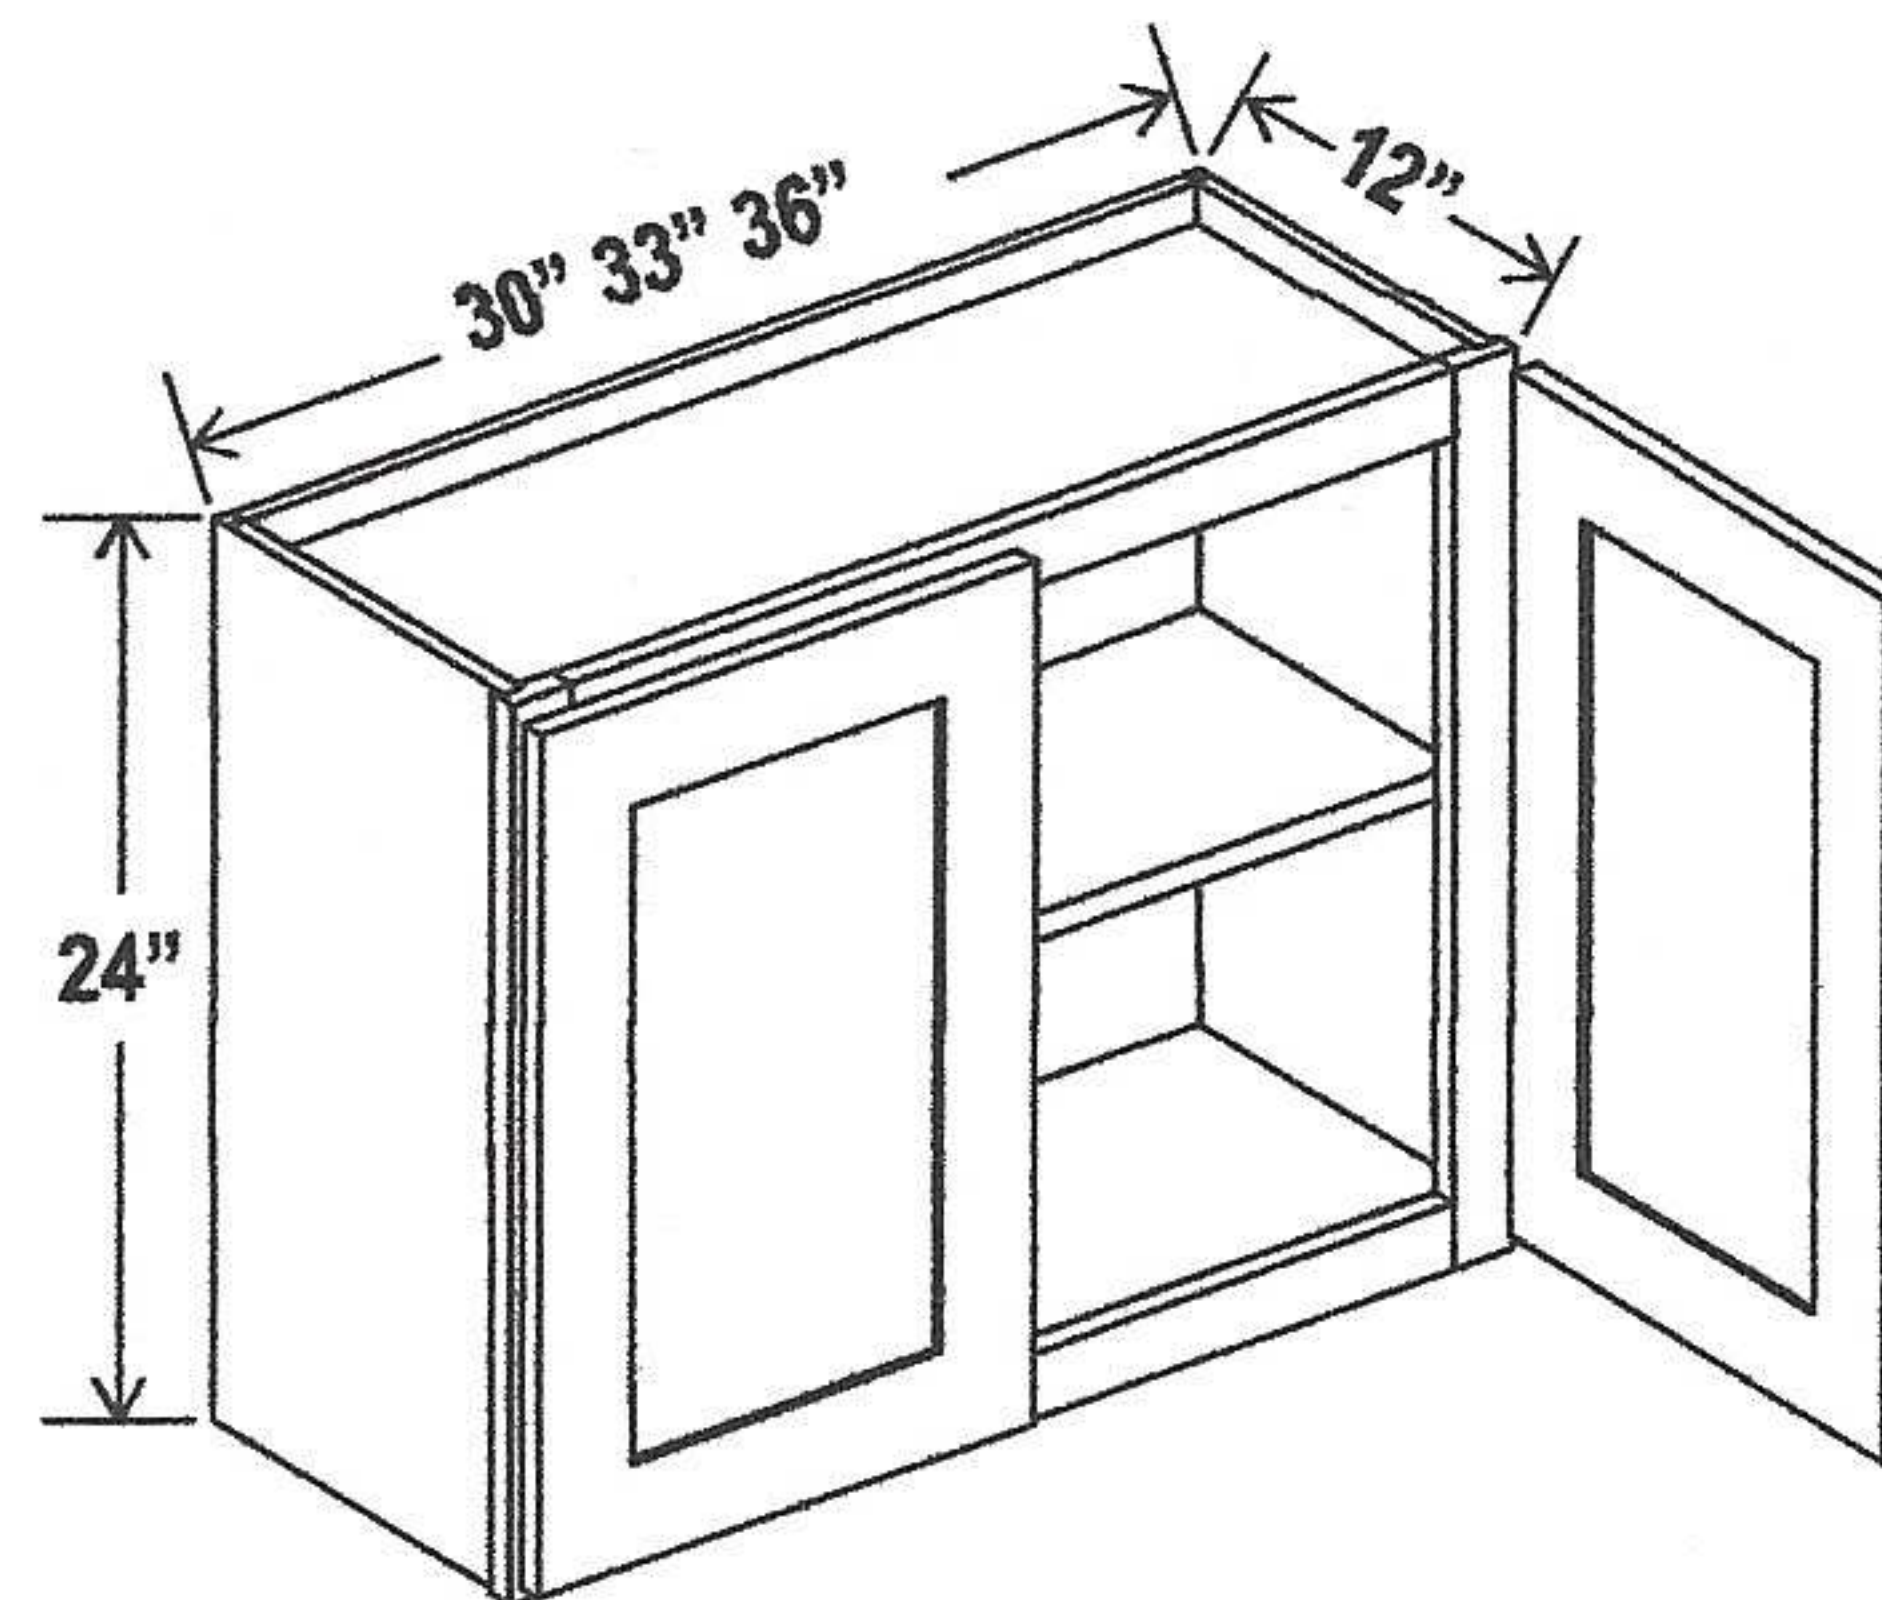

Wall Cabinet Double Doors

24"H

Item Code		W	H	D
W3024	Cabinet	30	24	12
	Door	14 3/4	23	3/4
W3324	Cabinet	33	24	12
	Door	16 1/4	23	3/4
W3624	Cabinet	36	24	12
	Door	17 3/4	23	3/4

One adjustable shelf

Wall Cabinet Single Door

30"H

Item Code		W	H	D
W0930	Cabinet	9	30	12
	Door	8 1/2	29	3/4
W1230	Cabinet	12	30	12
	Door	11 1/2	29	3/4
W1530	Cabinet	15	30	12
	Door	14 1/2	29	3/4
W1830	Cabinet	18	30	12
	Door	17 1/2	29	3/4
W2130	Cabinet	21	30	12
	Door	20 1/2	29	3/4