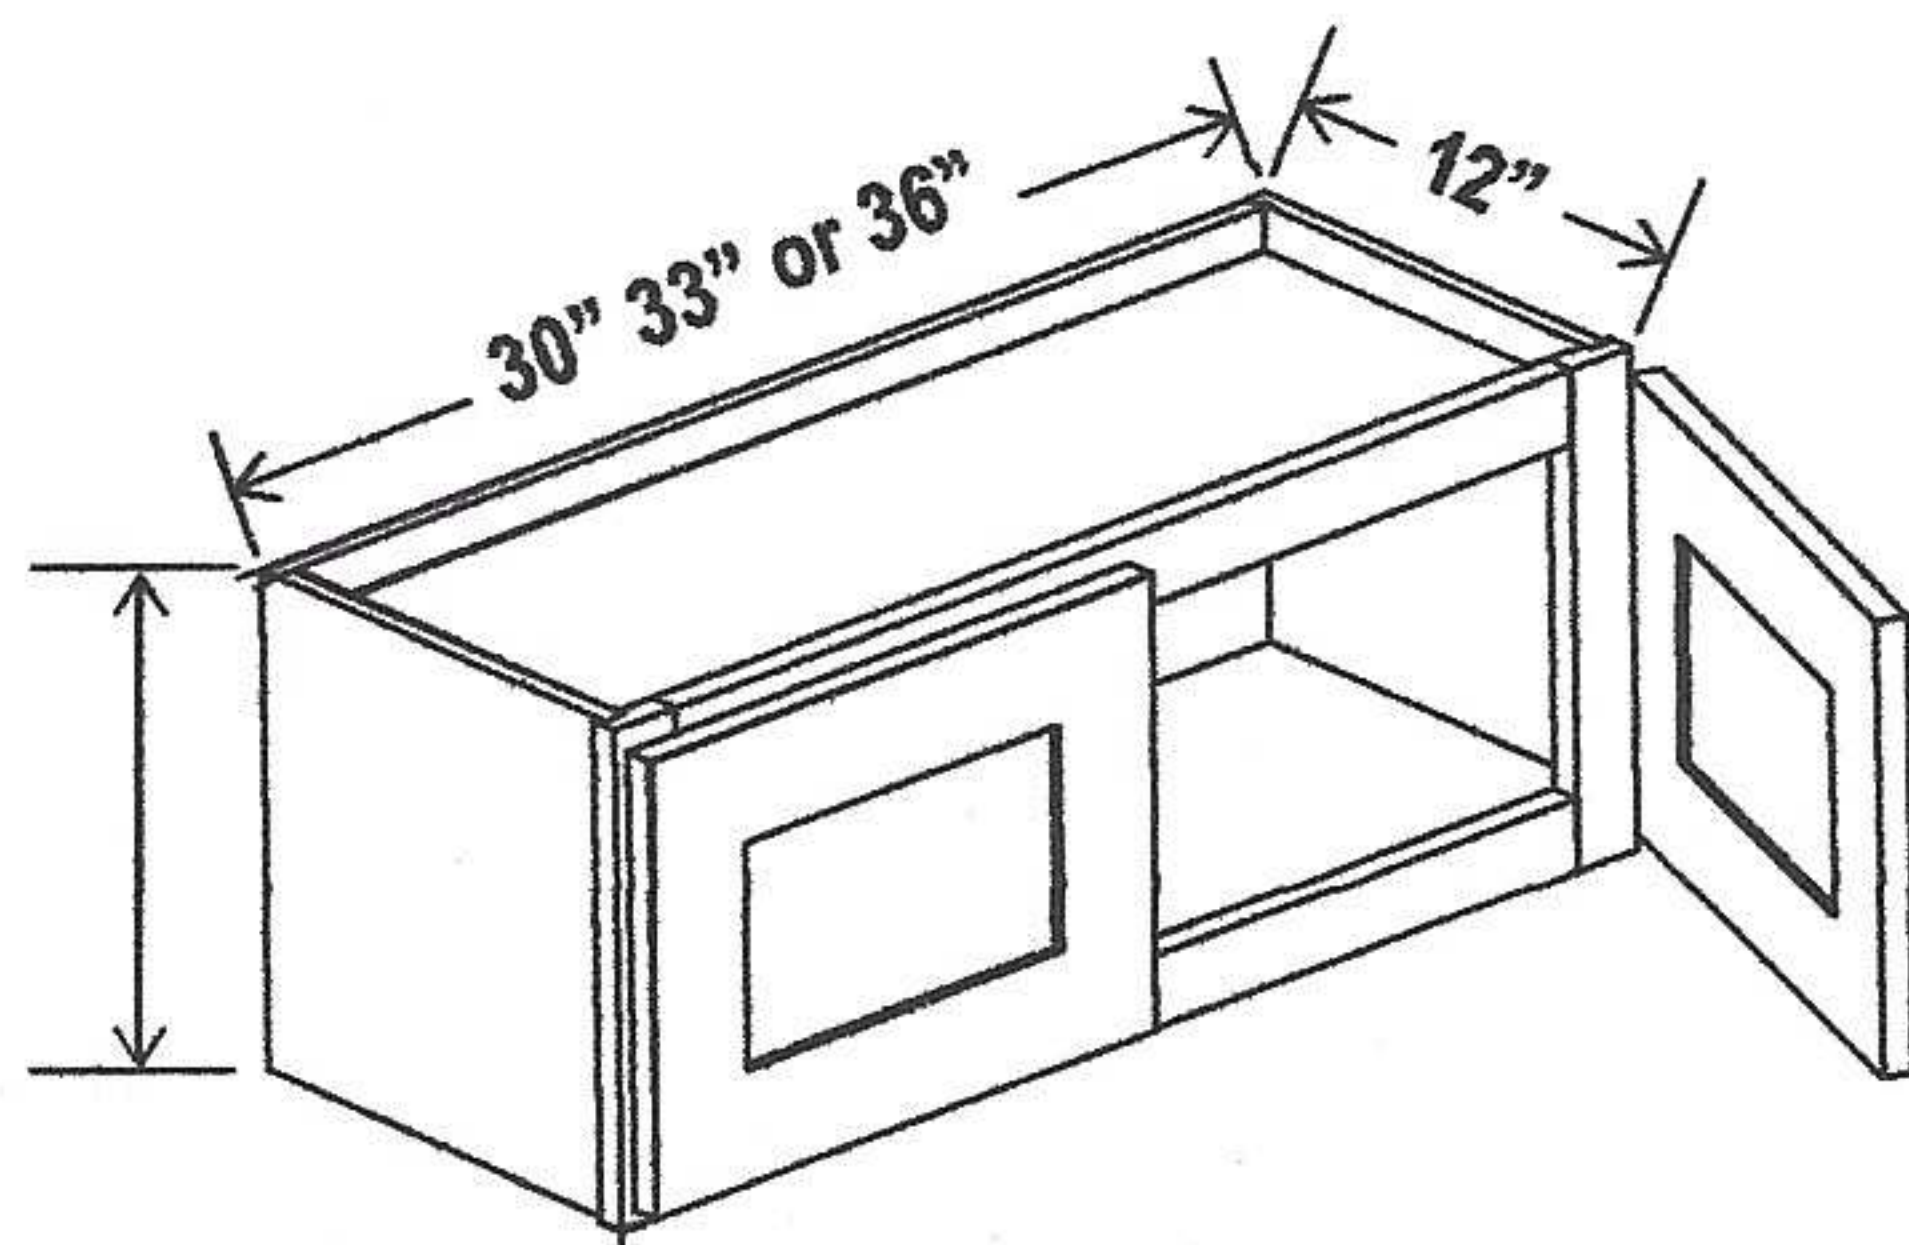

15"H

Wall Cabinet Double Doors

Item Code		W	H	D
W3015	Cabinet	30	15	12
	Door	14 3/4	14	3/4
W3315	Cabinet	33	15	12
	Door	16 1/4	14	3/4
W3615	Cabinet	36	15	12
	Door	17 3/4	14	3/4

No shelf

18"H

Wall Cabinet Double Doors

Item Code		W	H	D
W2418	Cabinet	24	18	12
	Door	11 3/4	17	3/4
W3018	Cabinet	30	18	12
	Door	14 3/4	17	3/4
W3318	Cabinet	33	18	12
	Door	16 1/4	17	3/4
W3618	Cabinet	36	18	12
	Door	17 3/4	17	3/4

No shelf

18"H

Wall Cabinet Double Glass Doors

Item Code		W	H	D
W3018GD	Cabinet	30	18	12
	Door	14 3/4	17	3/4

Clear glass included