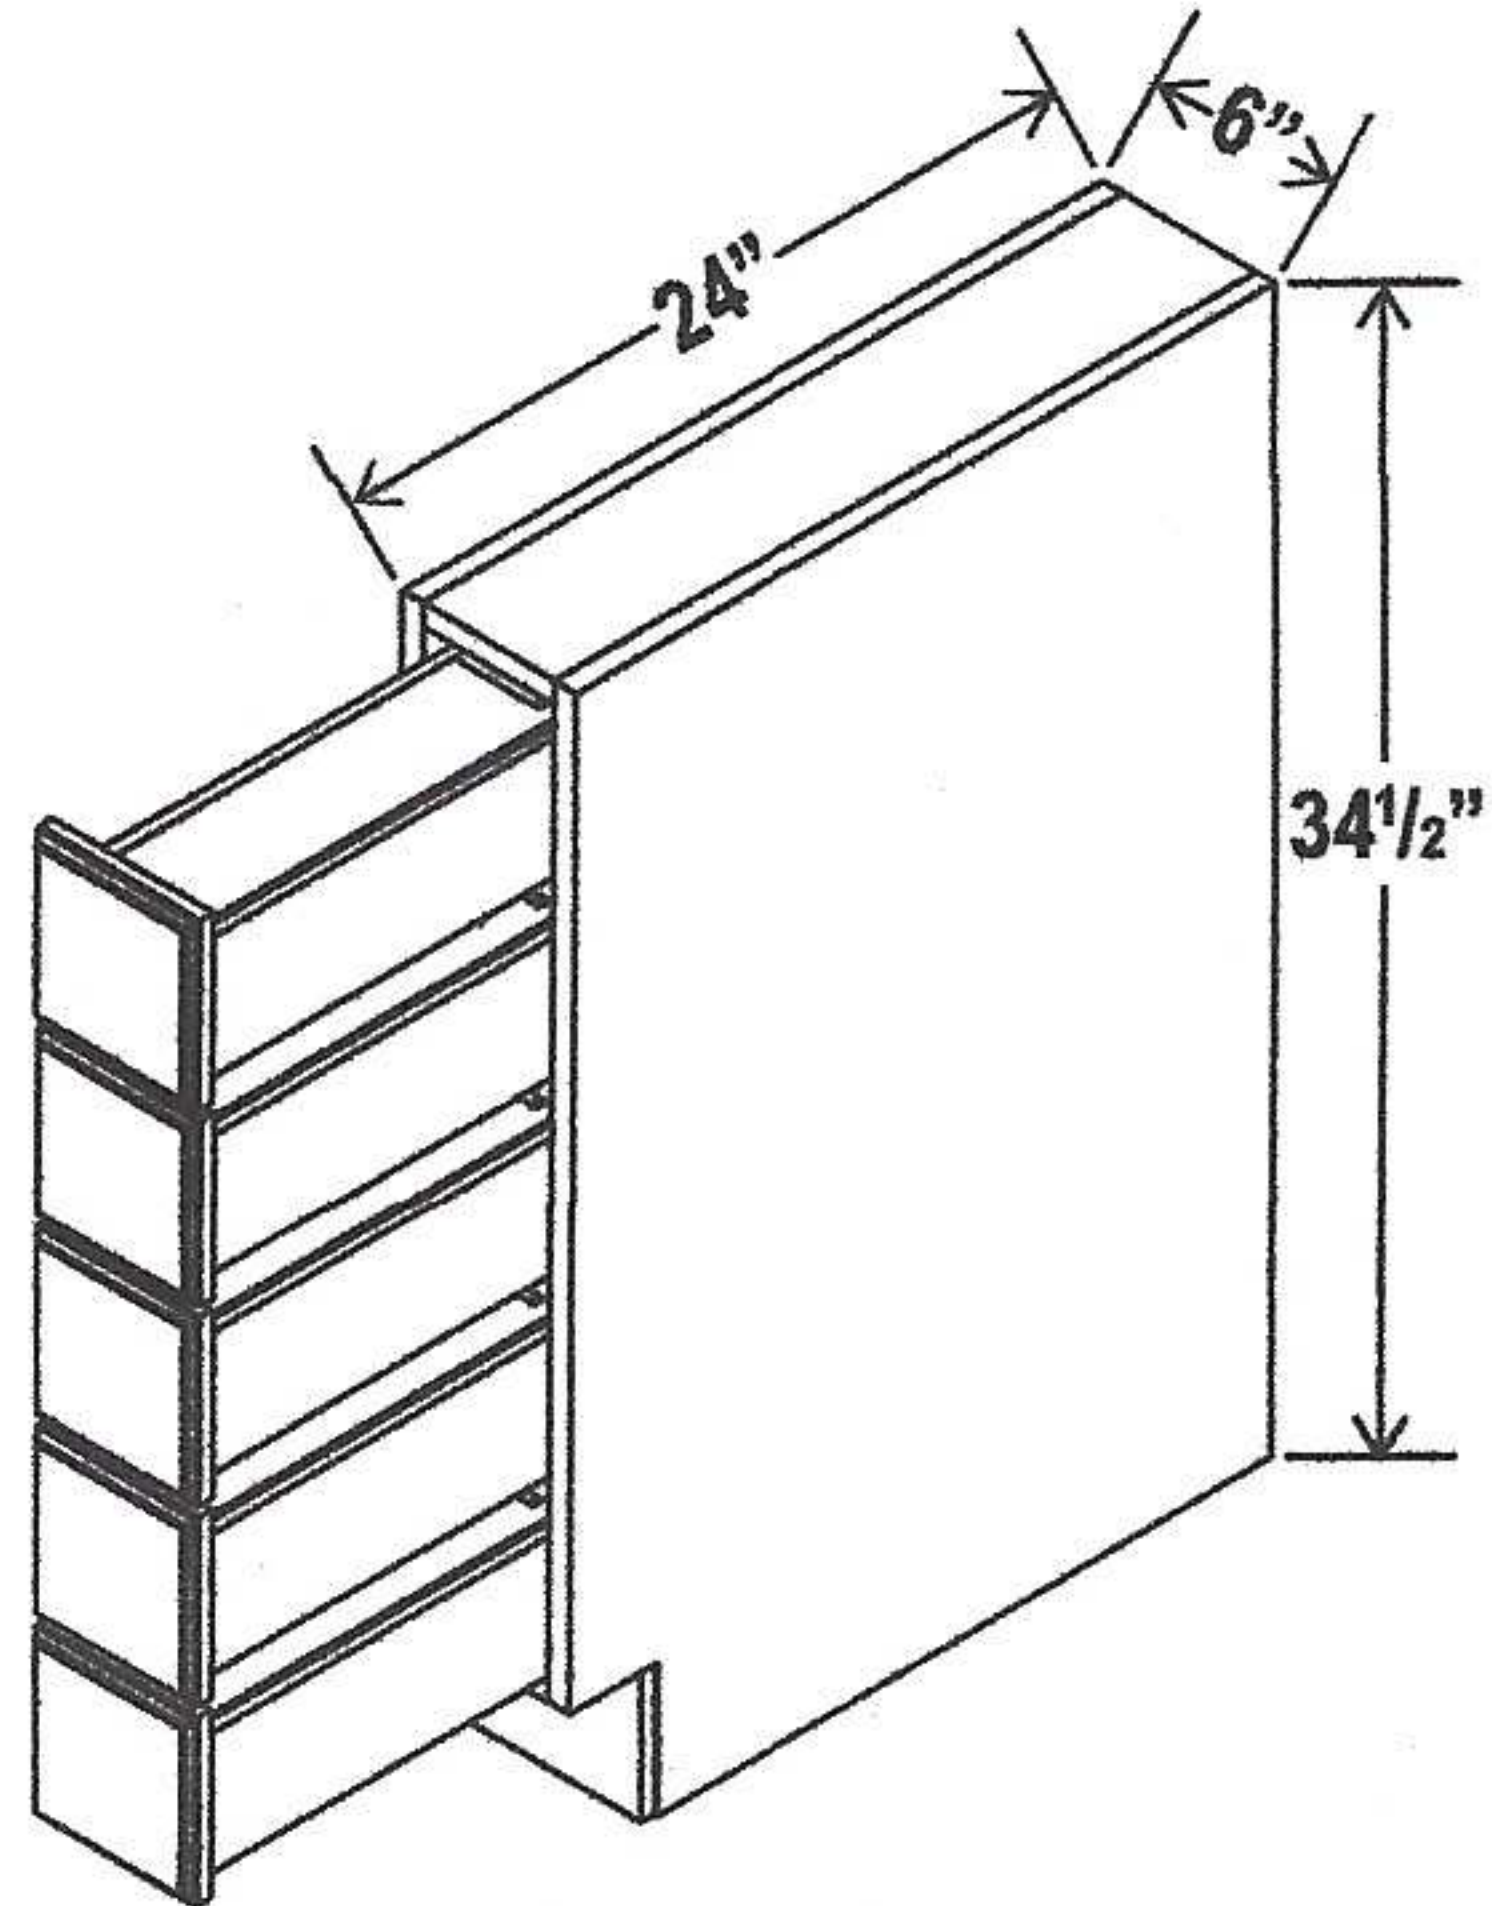

Base Spice Drawer

Item Code		W	H	D
BSDC6	Cabinet	6	34 1/2	24

Natural Interior Description

Base End Shelf