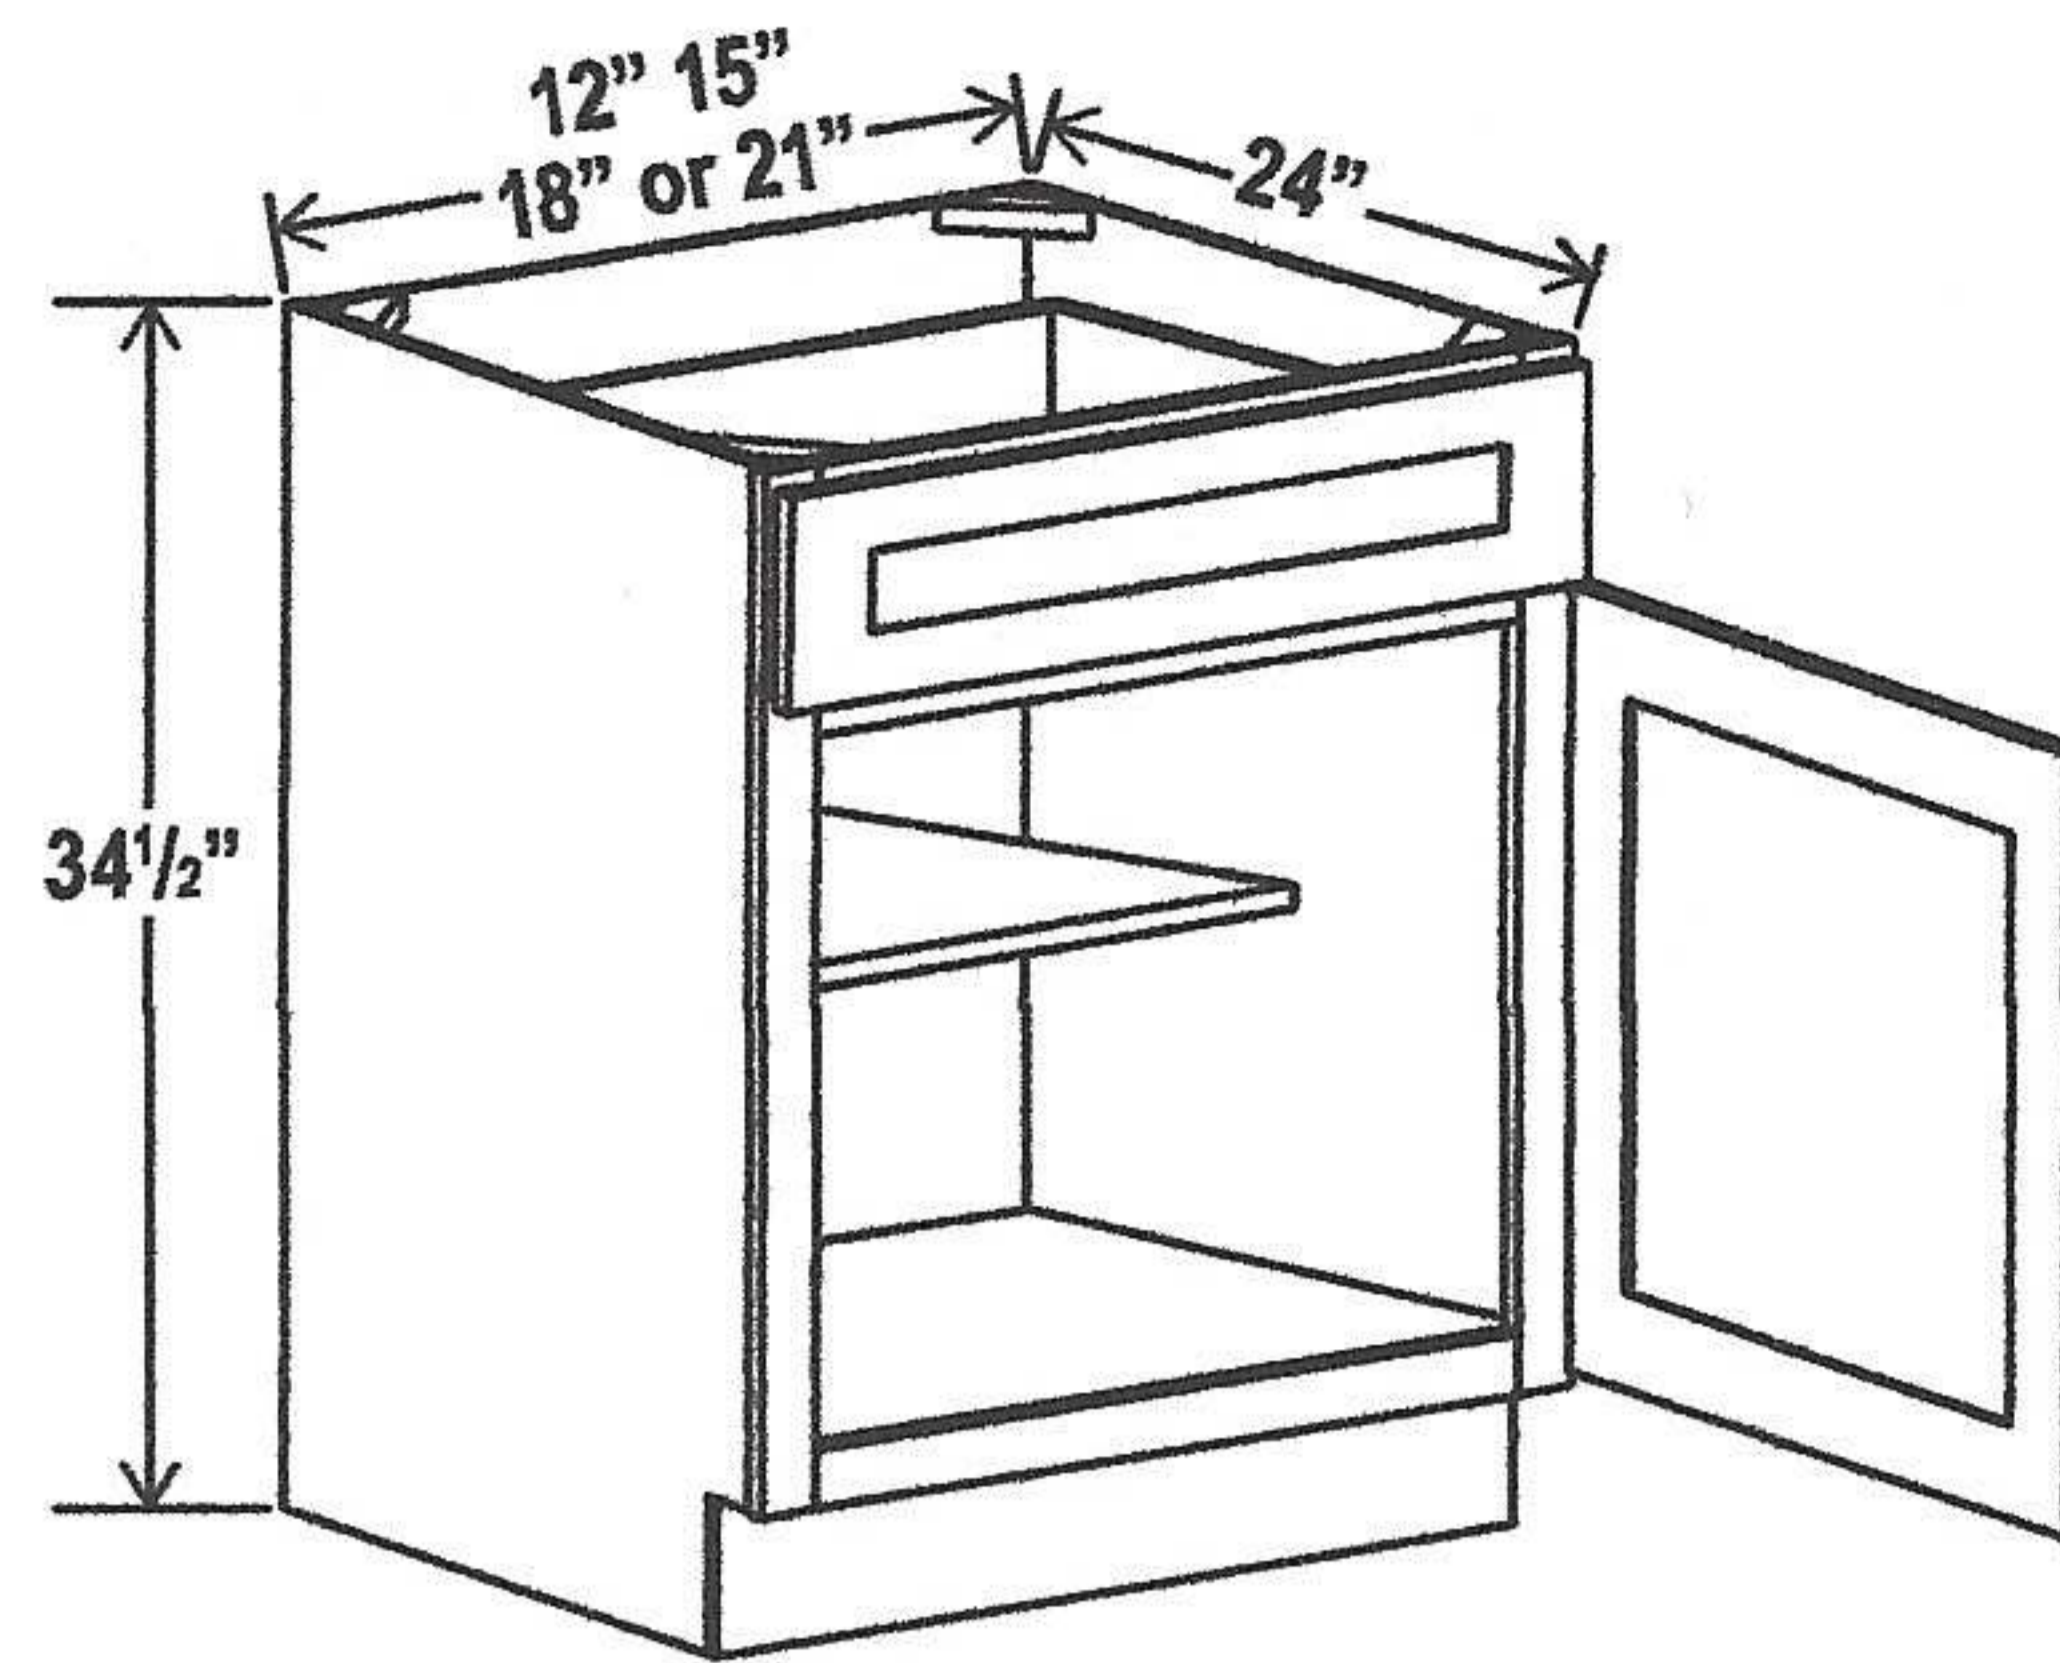

Base Cabinet Single Door

Item Code		W	H	D
B12	Cabinet	12	34 1/2	24
	Door	11 1/2	22 1/2	3/4
	Drawer	11 1/2	6 1/4	3/4
B15	Cabinet	15	34 1/2	24
	Door	14 1/2	22 1/2	3/4
	Drawer	14 1/2	6 1/4	3/4
B18	Cabinet	18	34 1/2	24
	Door	17 1/2	22 1/2	3/4
	Drawer	17 1/2	6 1/4	3/4
B21	Cabinet	21	34 1/2	24
	Door	20 1/2	22 1/2	3/4
	Drawer	20 1/2	6 1/4	3/4

One drawer

Base Cabinet Double Doors

Item Code		W	H	D
B24	Cabinet	24	34 1/2	24
	Door	11 3/4	22 1/2	3/4
	Drawer	23 1/2	6 1/4	3/4
B27	Cabinet	27	34 1/2	24
	Door	13 1/4	22 1/2	3/4
	Drawer	26 1/2	6 1/4	3/4