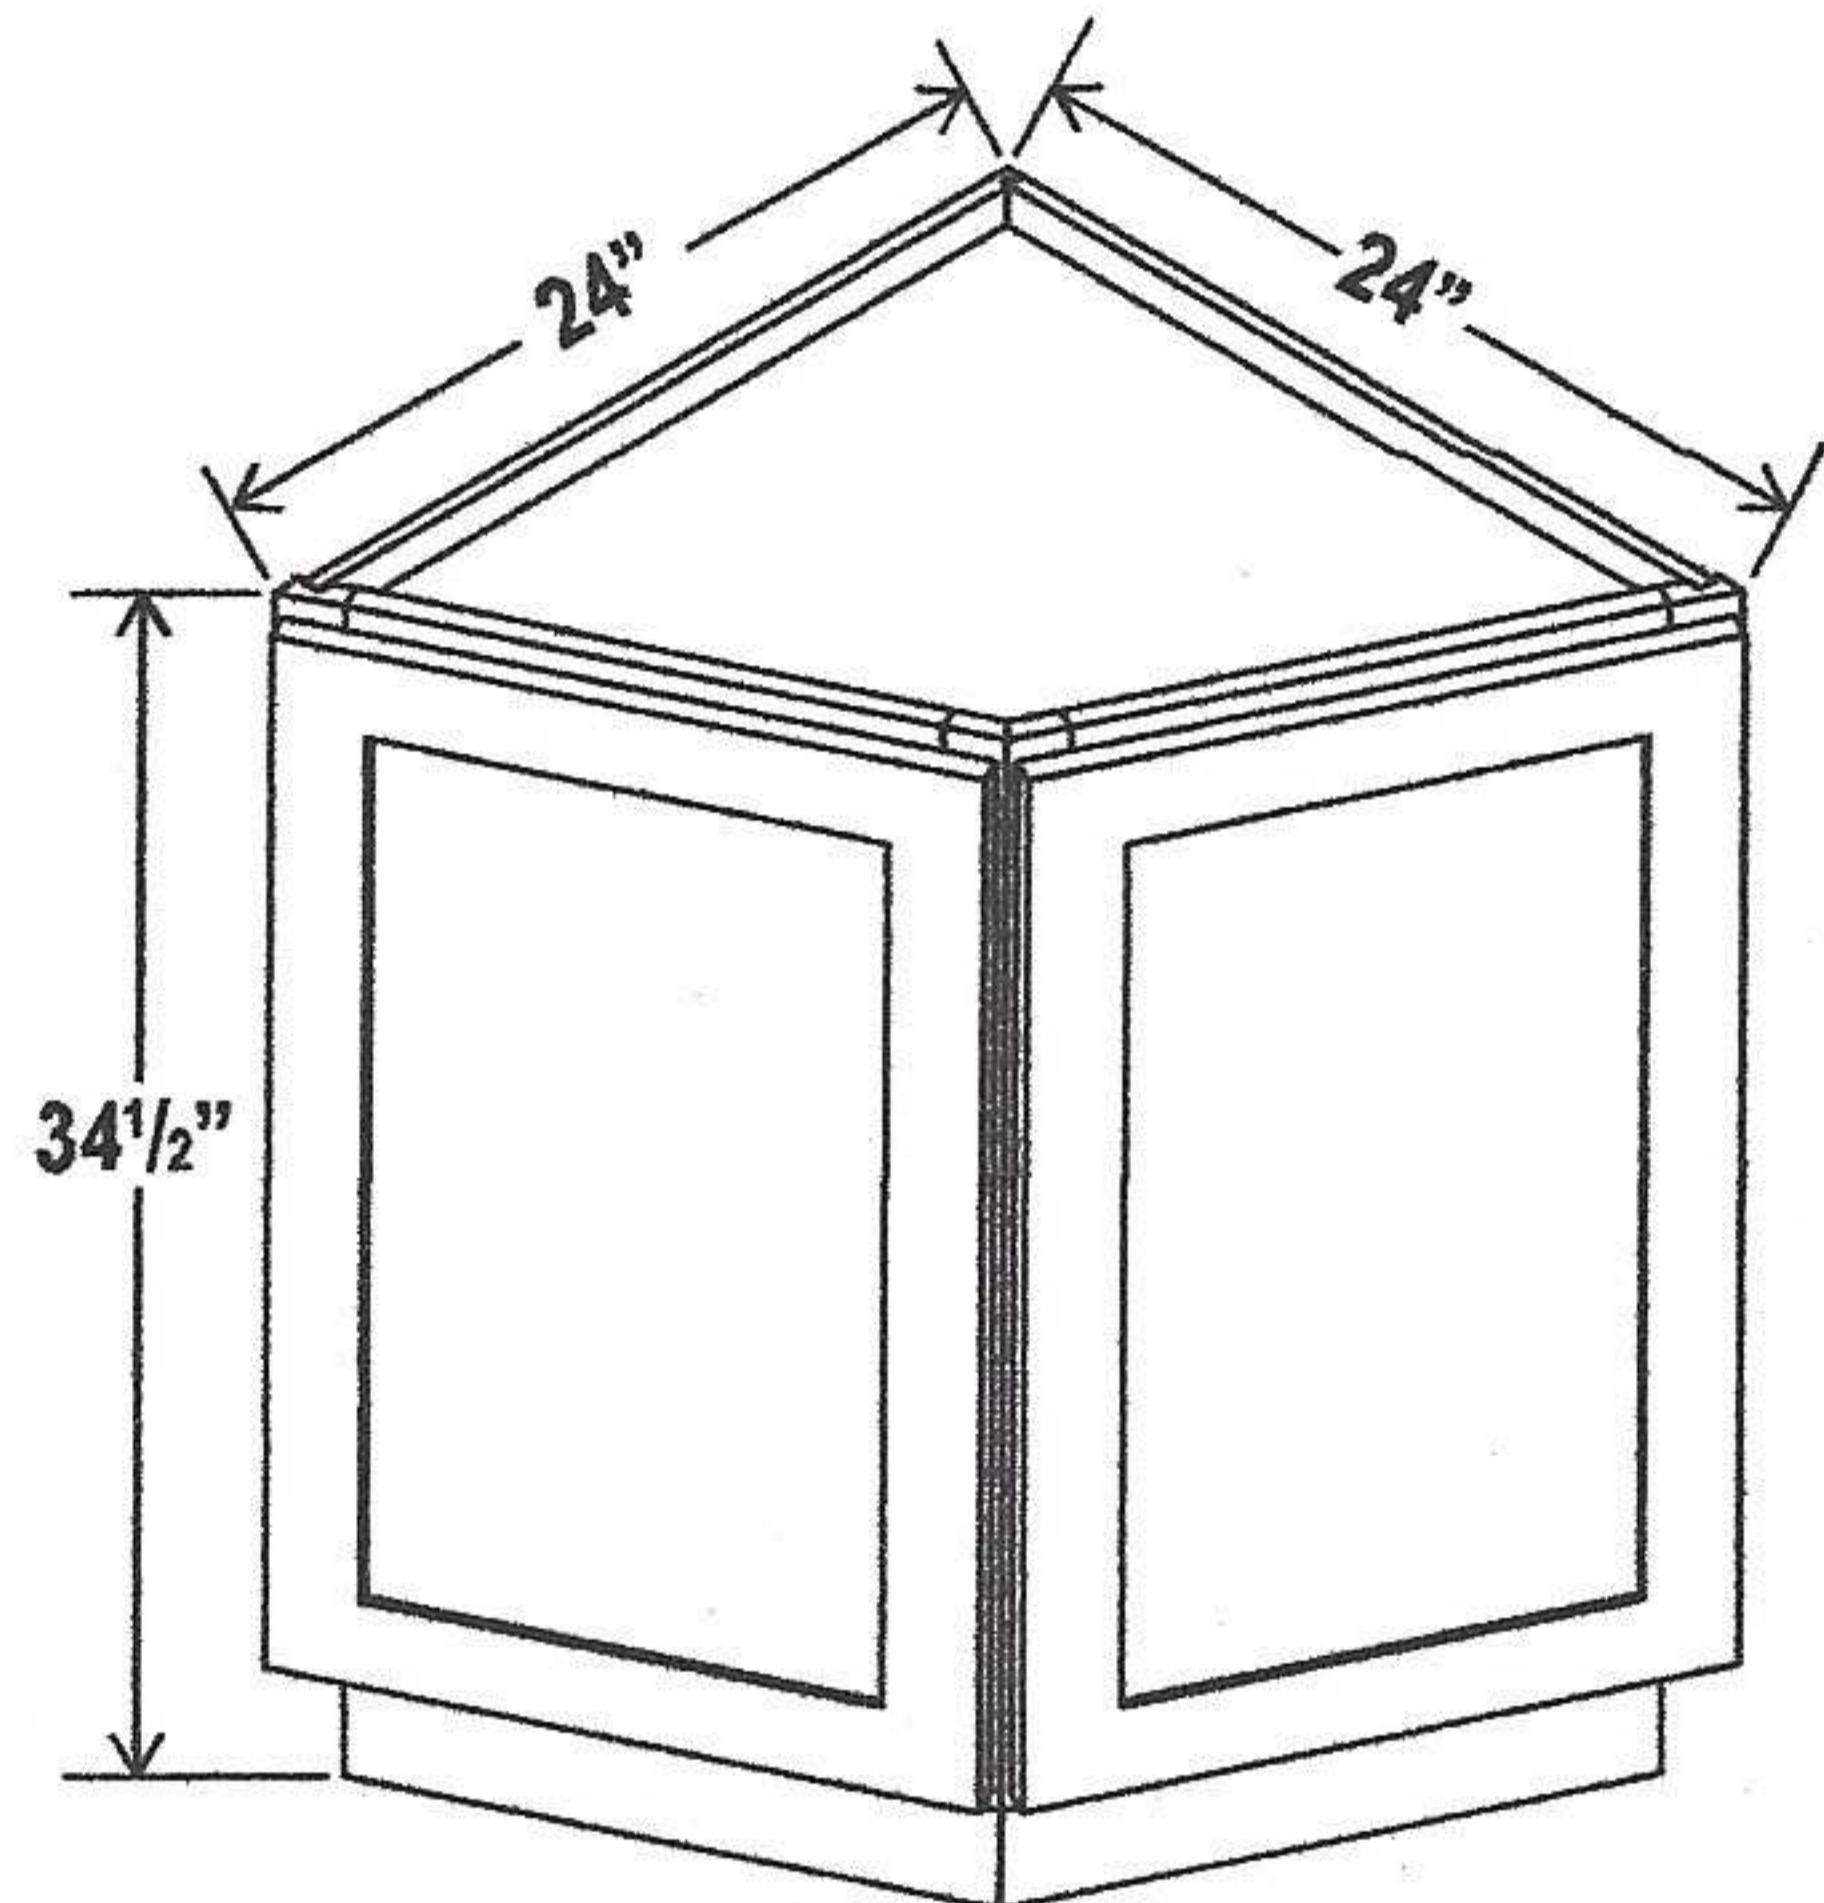

Base End Cabinet

Item Code		W	H	D
BEC24	Cabinet	24	34 1/2	24
	Door	17 1/2	29	3/4