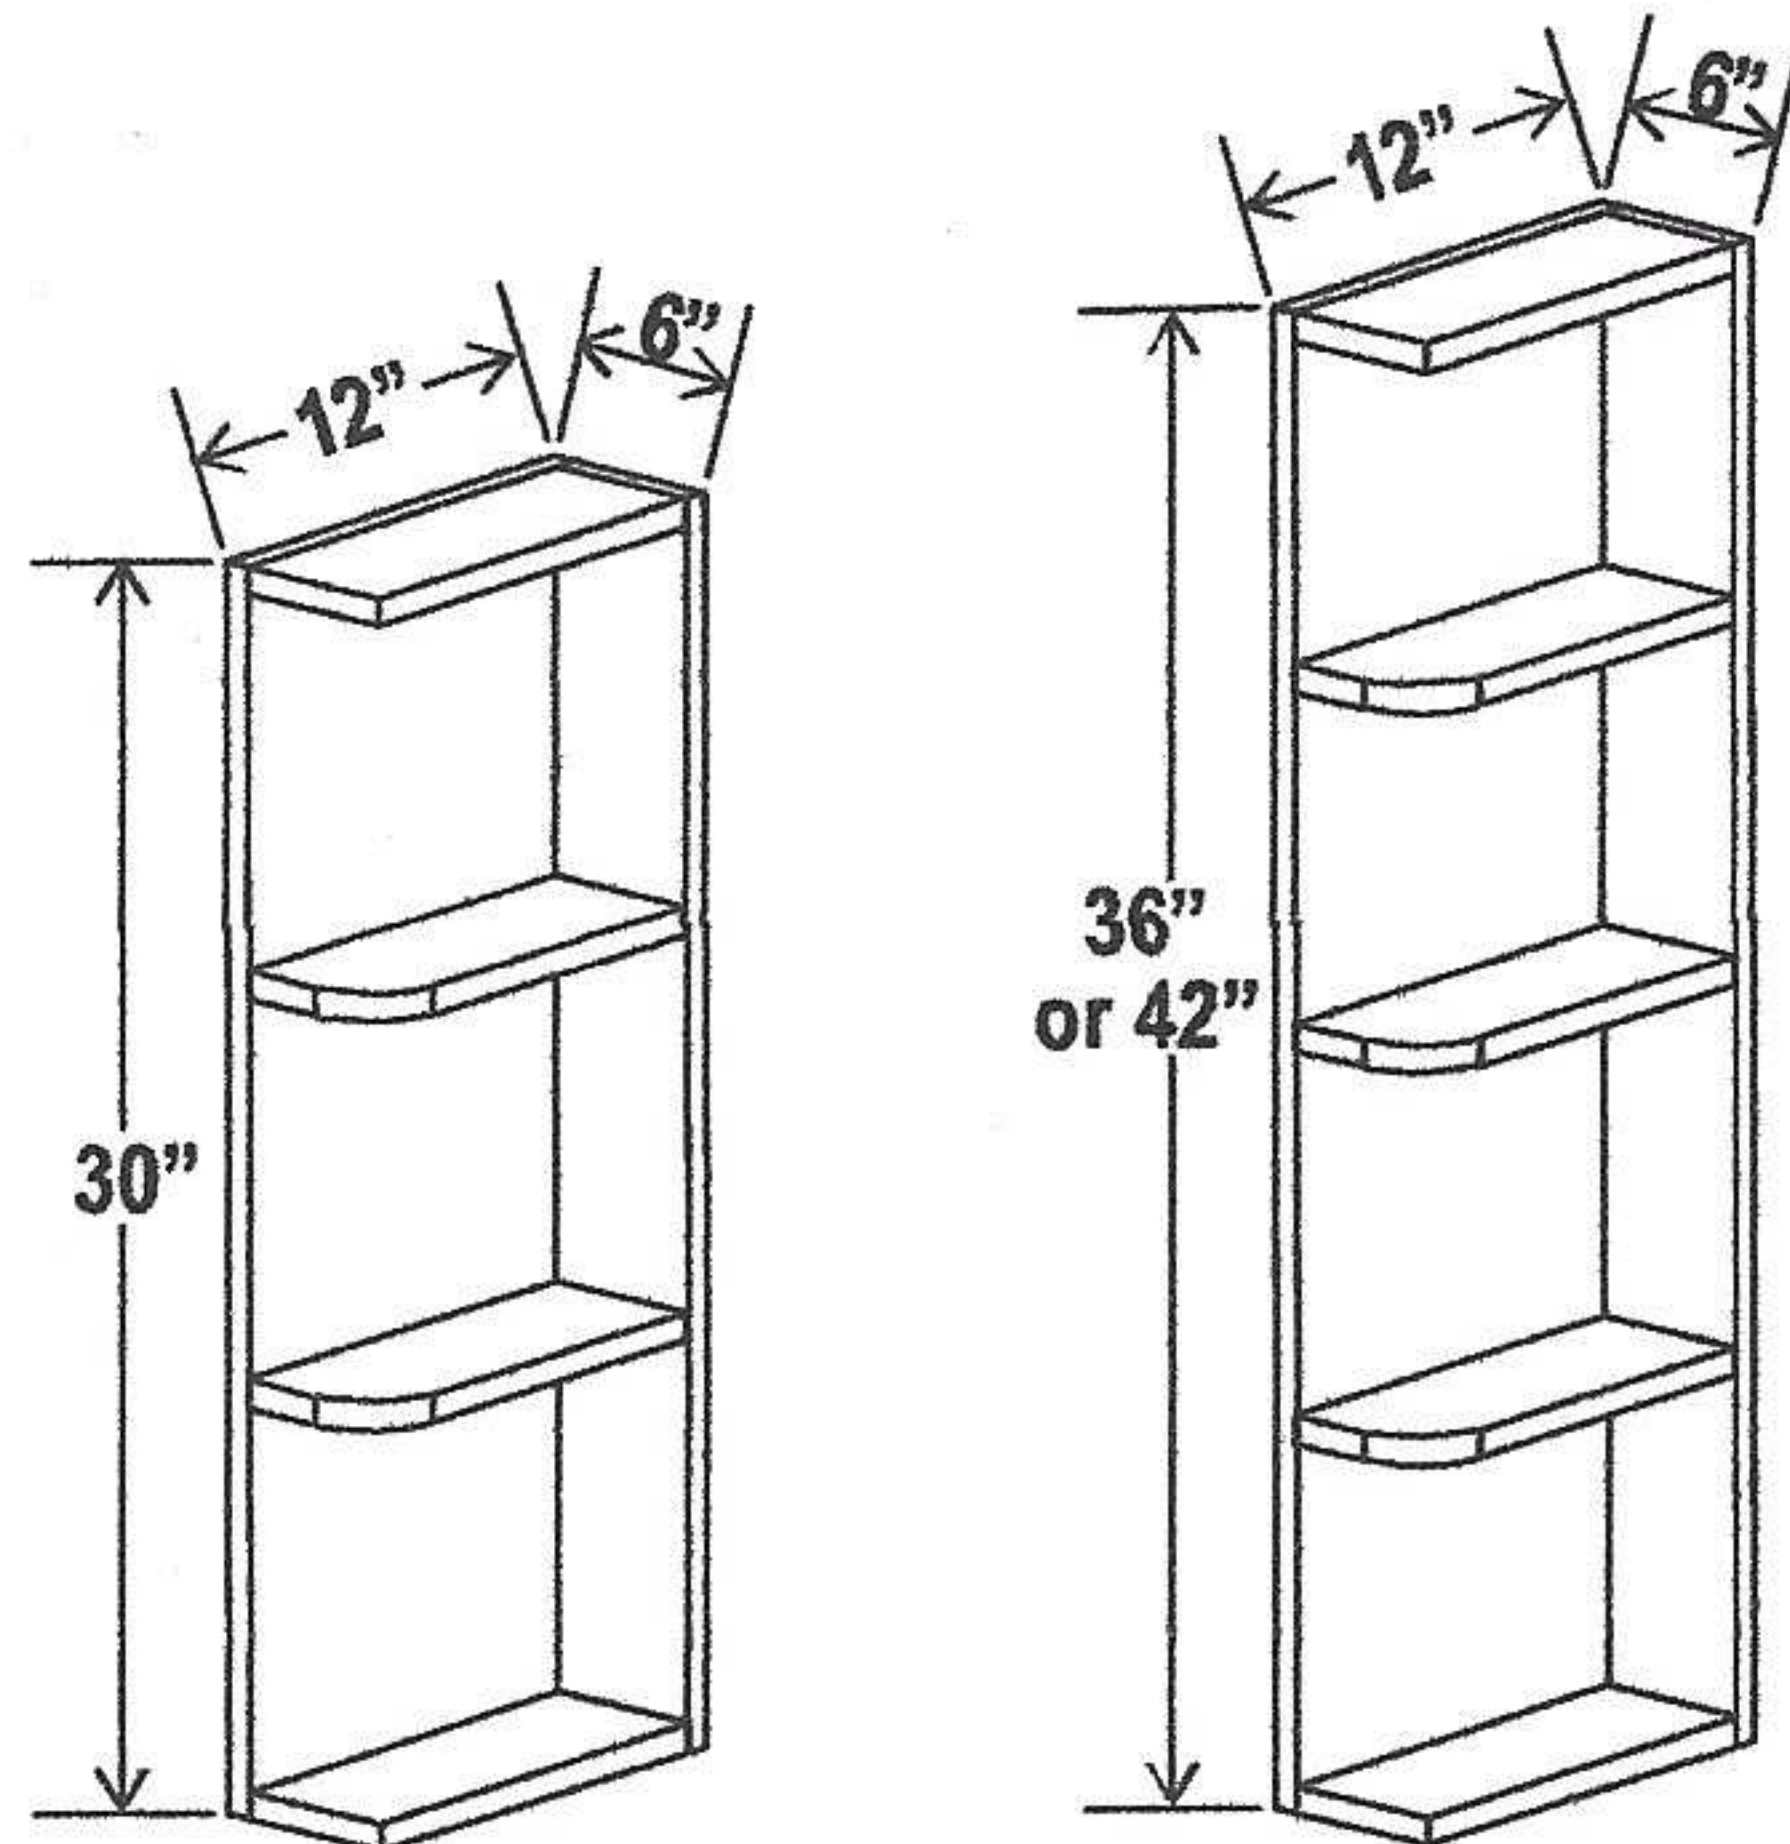

30"H

Wine Rack

| Item Code |         | W  | H  | D  |
|-----------|---------|----|----|----|
| WRC2430   | Cabinet | 24 | 30 | 12 |

Can install vertically or horizontally

6"W

Open End Shelf

| Item Code |         | W | H  | D  |
|-----------|---------|---|----|----|
| OE630     | Cabinet | 6 | 30 | 12 |
| OE636     | Cabinet | 6 | 36 | 12 |
| OE642     | Cabinet | 6 | 42 | 12 |