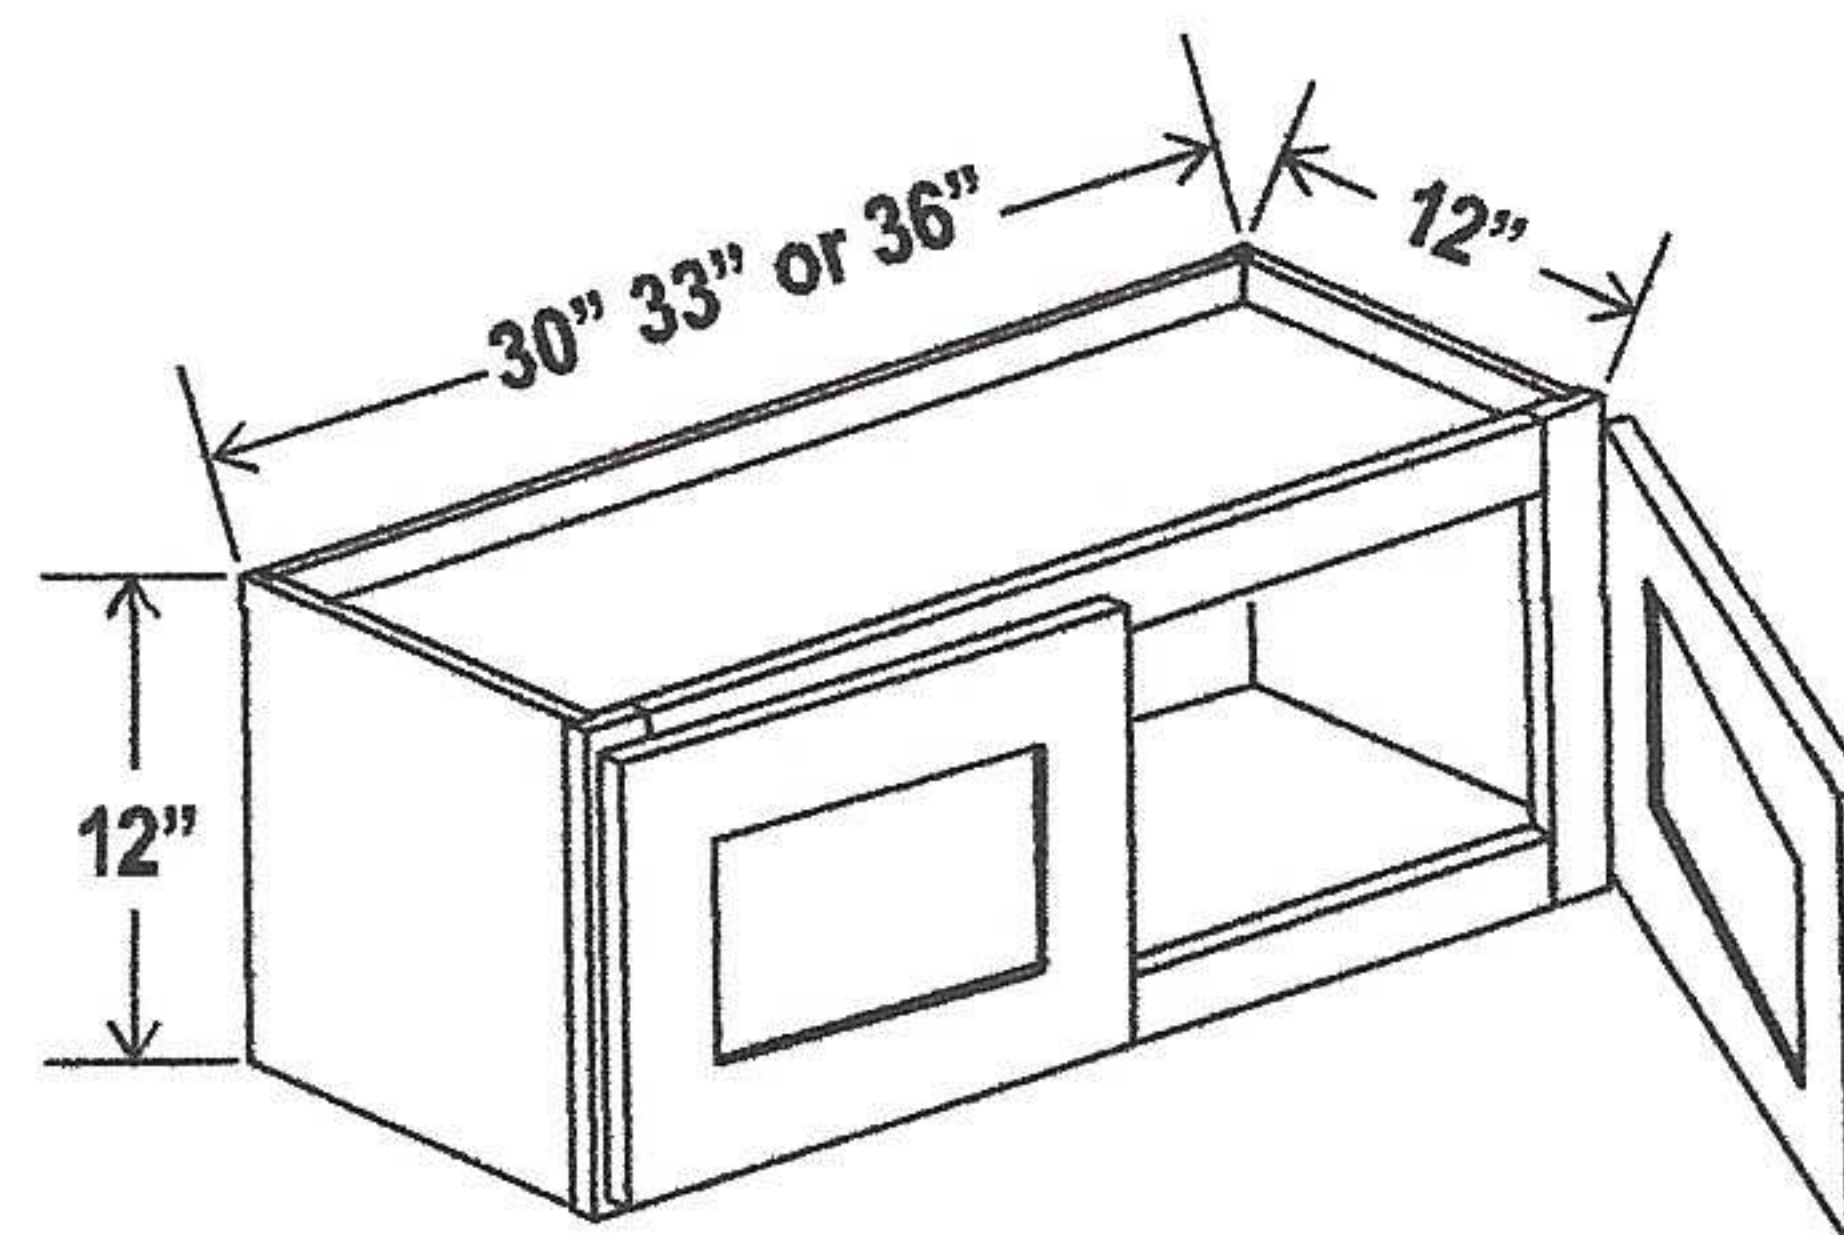

Wall Cabinet Double Doors

12"H

Item Code		W	H	D
W3012	Cabinet	30	12	12
	Door	14 3/4	11	3/4
W3312	Cabinet	33	12	12
	Door	16 1/4	11	3/4
W3612	Cabinet	36	12	12
	Door	17 3/4	11	3/4