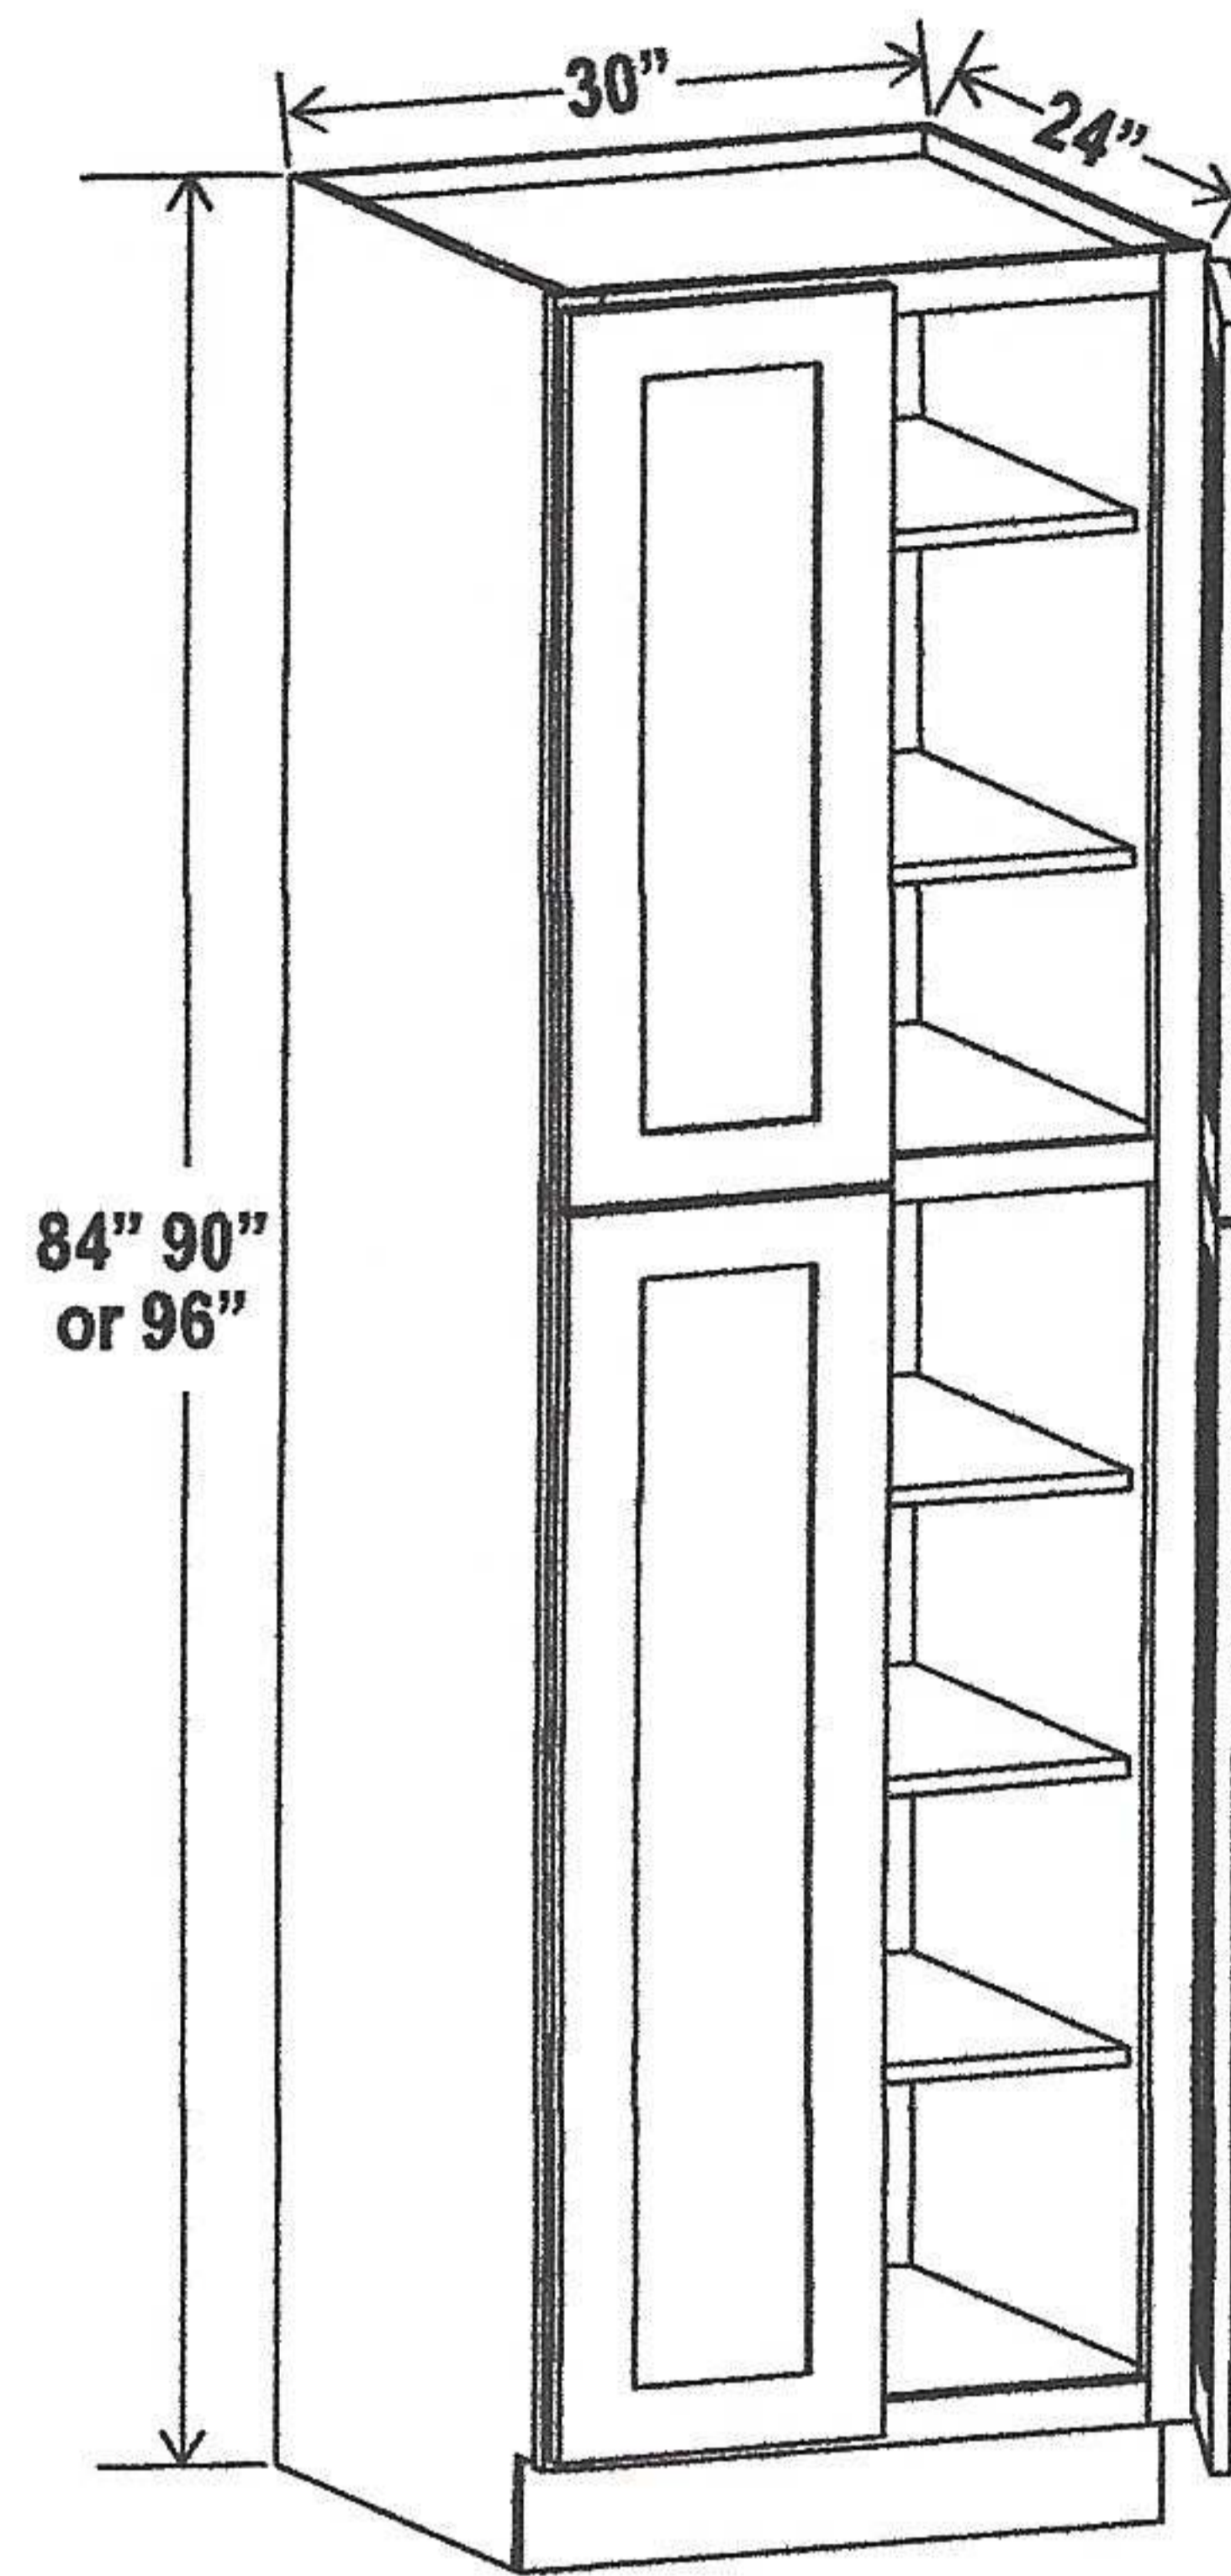

Utility Pantry

30"W

Item Code		W	H	D
U308424	Cabinet	30	84	24
	Top Door	14 3/4	29	3/4
	Bottom Door	14 3/4	49 1/4	3/4
U309024	Cabinet	30	90	24
	Top Door	14 3/4	35	3/4
	Bottom Door	14 3/4	49 1/4	3/4
U309624	Cabinet	30	96	24
	Top Door	14 3/4	41	3/4
	Bottom Door	14 3/4	49 1/4	3/4

Two adjustable top shelves
Three bottom shelves
Note: Roll out shelf kits available