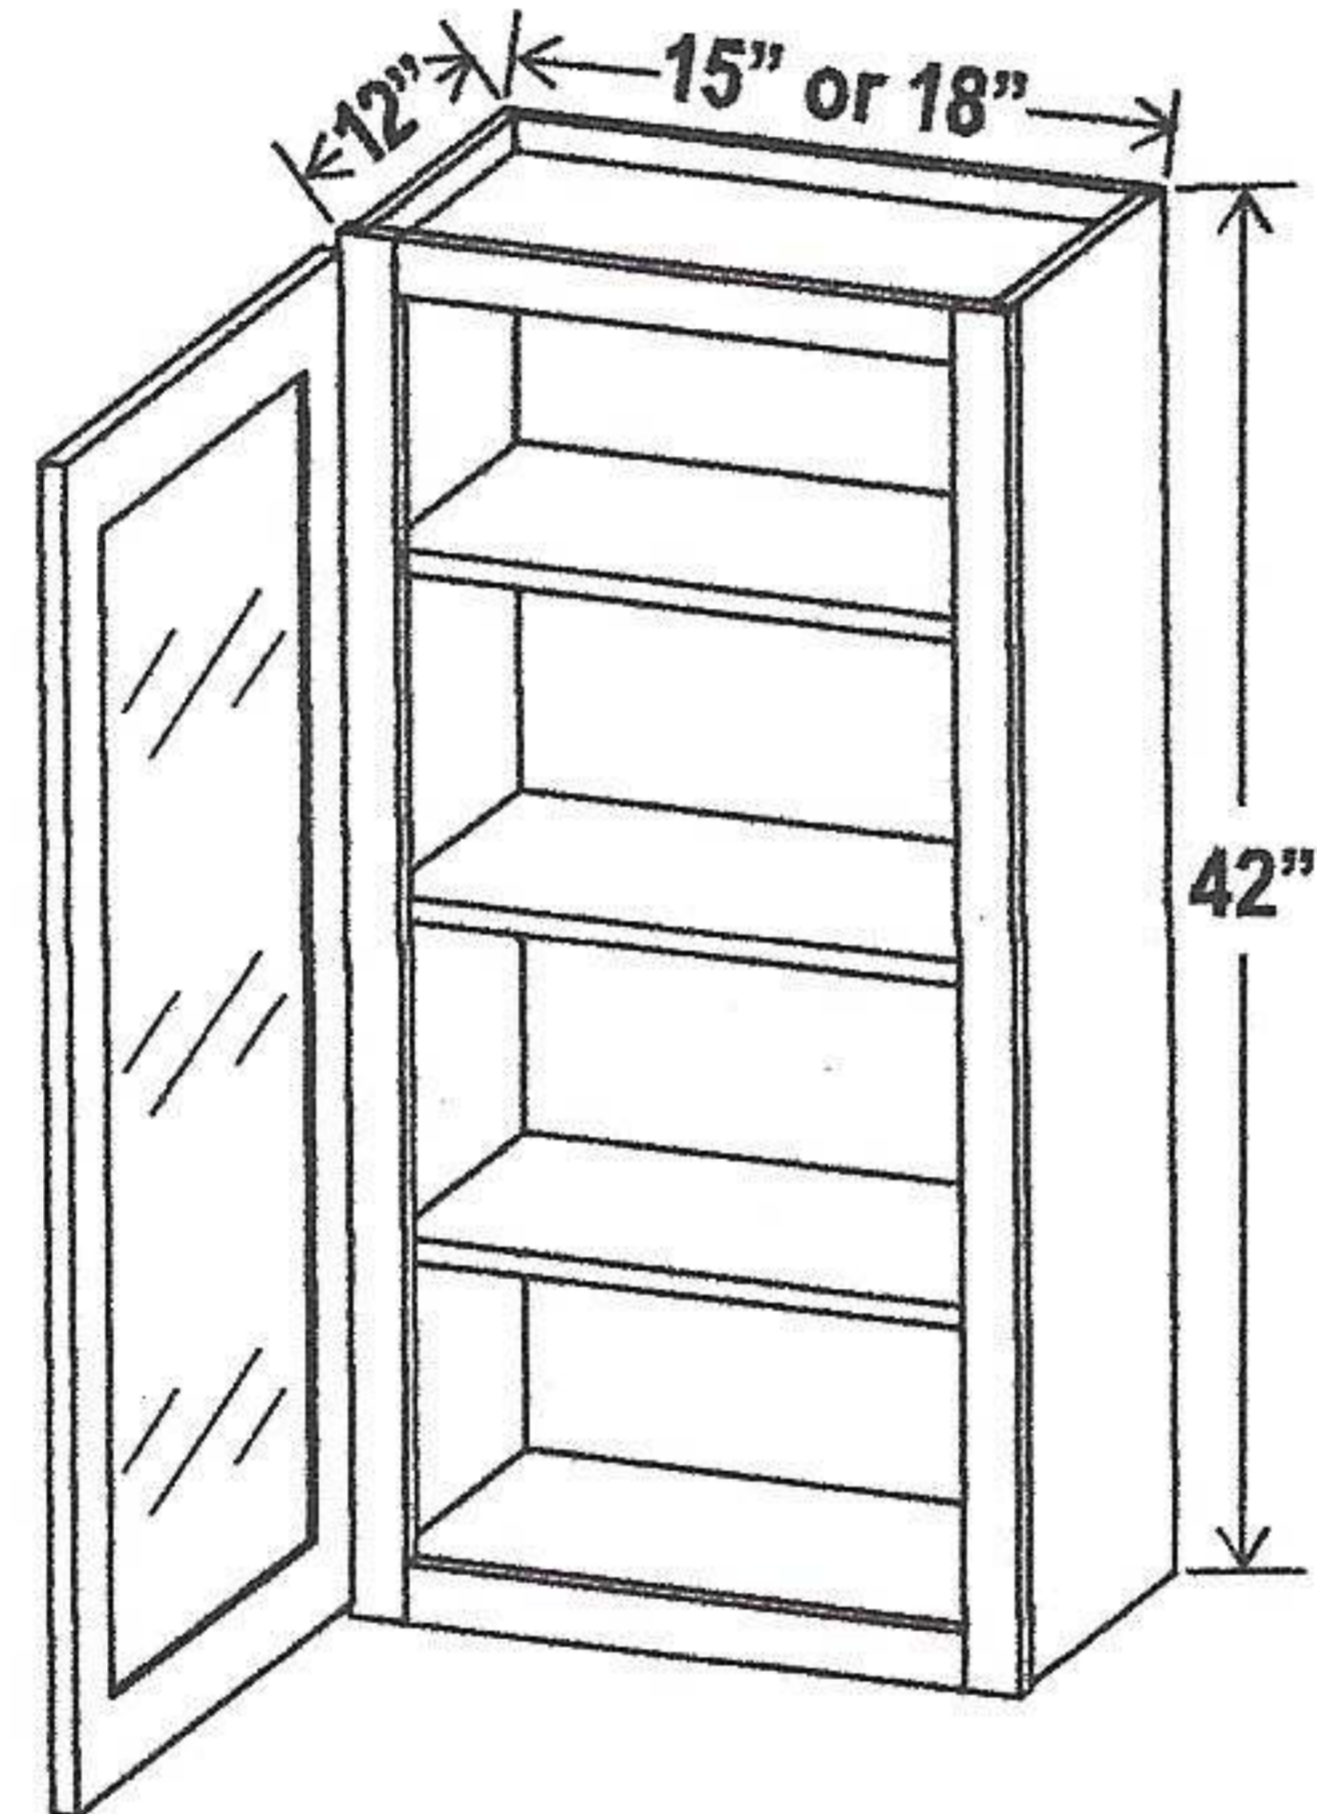

Wall Cabinet Single Glass Door

Item Code		W	H	D
W1542GD	Cabinet	15	42	12
	Door	14 1/2	41	3/4
W1842GD	Cabinet	18	42	12
	Door	17 1/2	41	3/4

Clear glass included

42"H