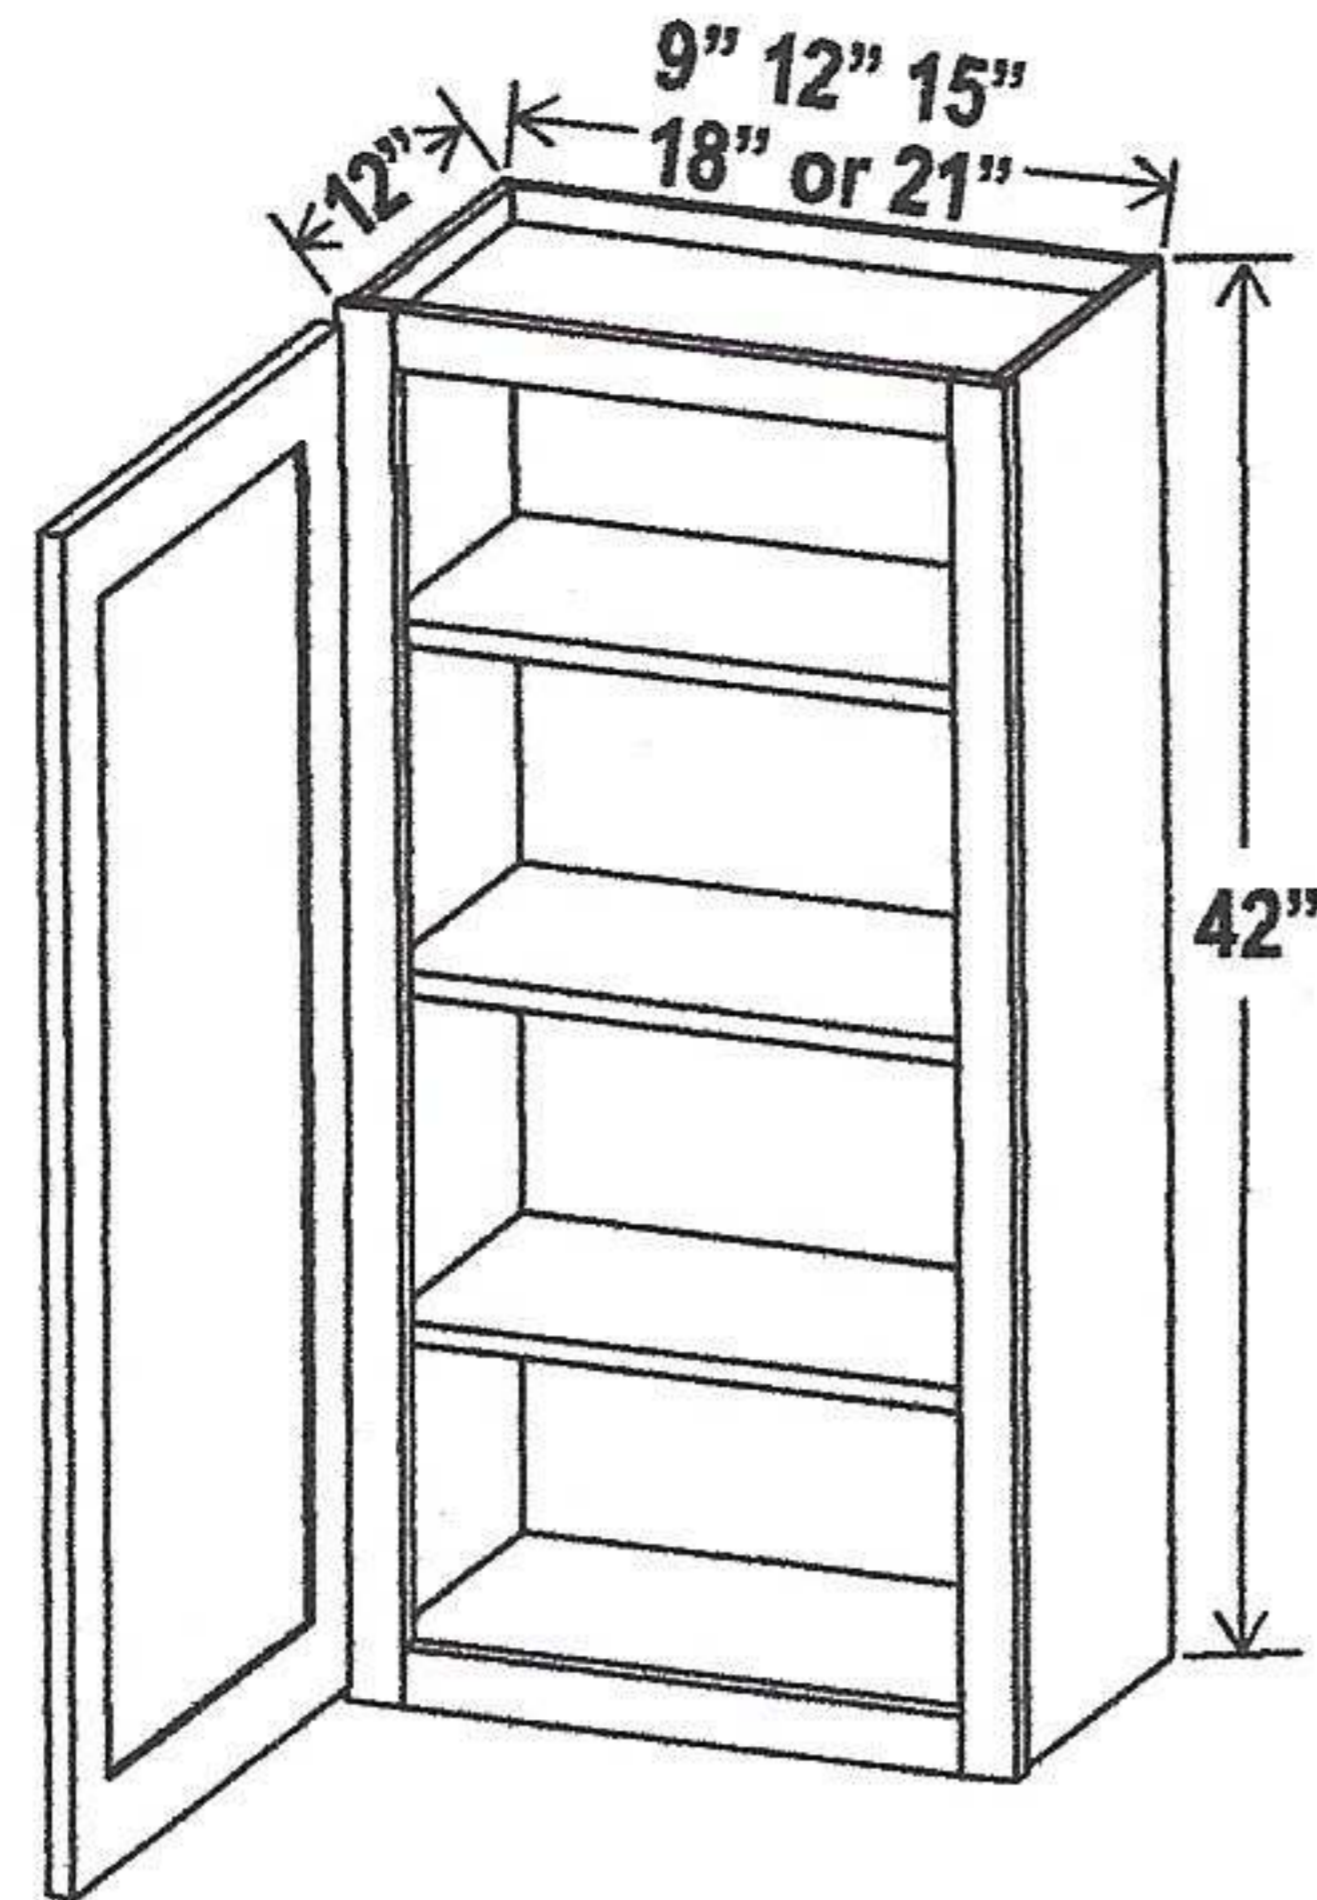

42"H

Wall Cabinet Single Door

Item Code		W	H	D
W0942	Cabinet	9	42	12
	Door	8 1/2	41	3/4
W1242	Cabinet	12	42	12
	Door	11 1/2	41	3/4
W1542	Cabinet	15	42	12
	Door	14 1/2	41	3/4
W1842	Cabinet	18	42	12
	Door	17 1/2	41	3/4
W2142	Cabinet	21	42	12
	Door	20 1/2	41	3/4

Three adjustable shelves

42"H