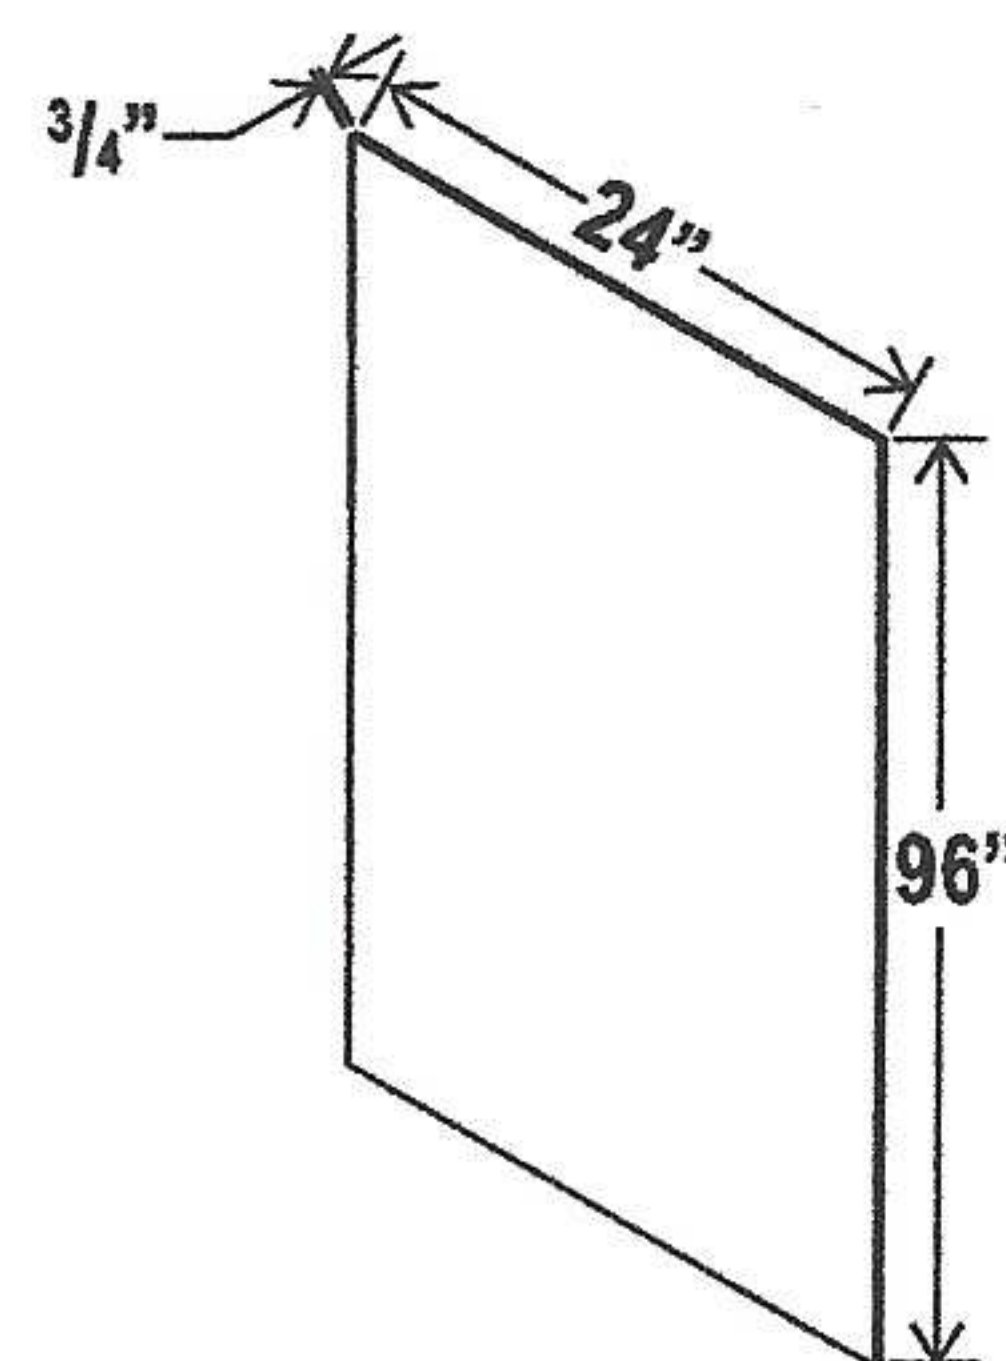

Shelf Board

Item Code	L
S2496	96

Finished on 4 sides to match cabinet