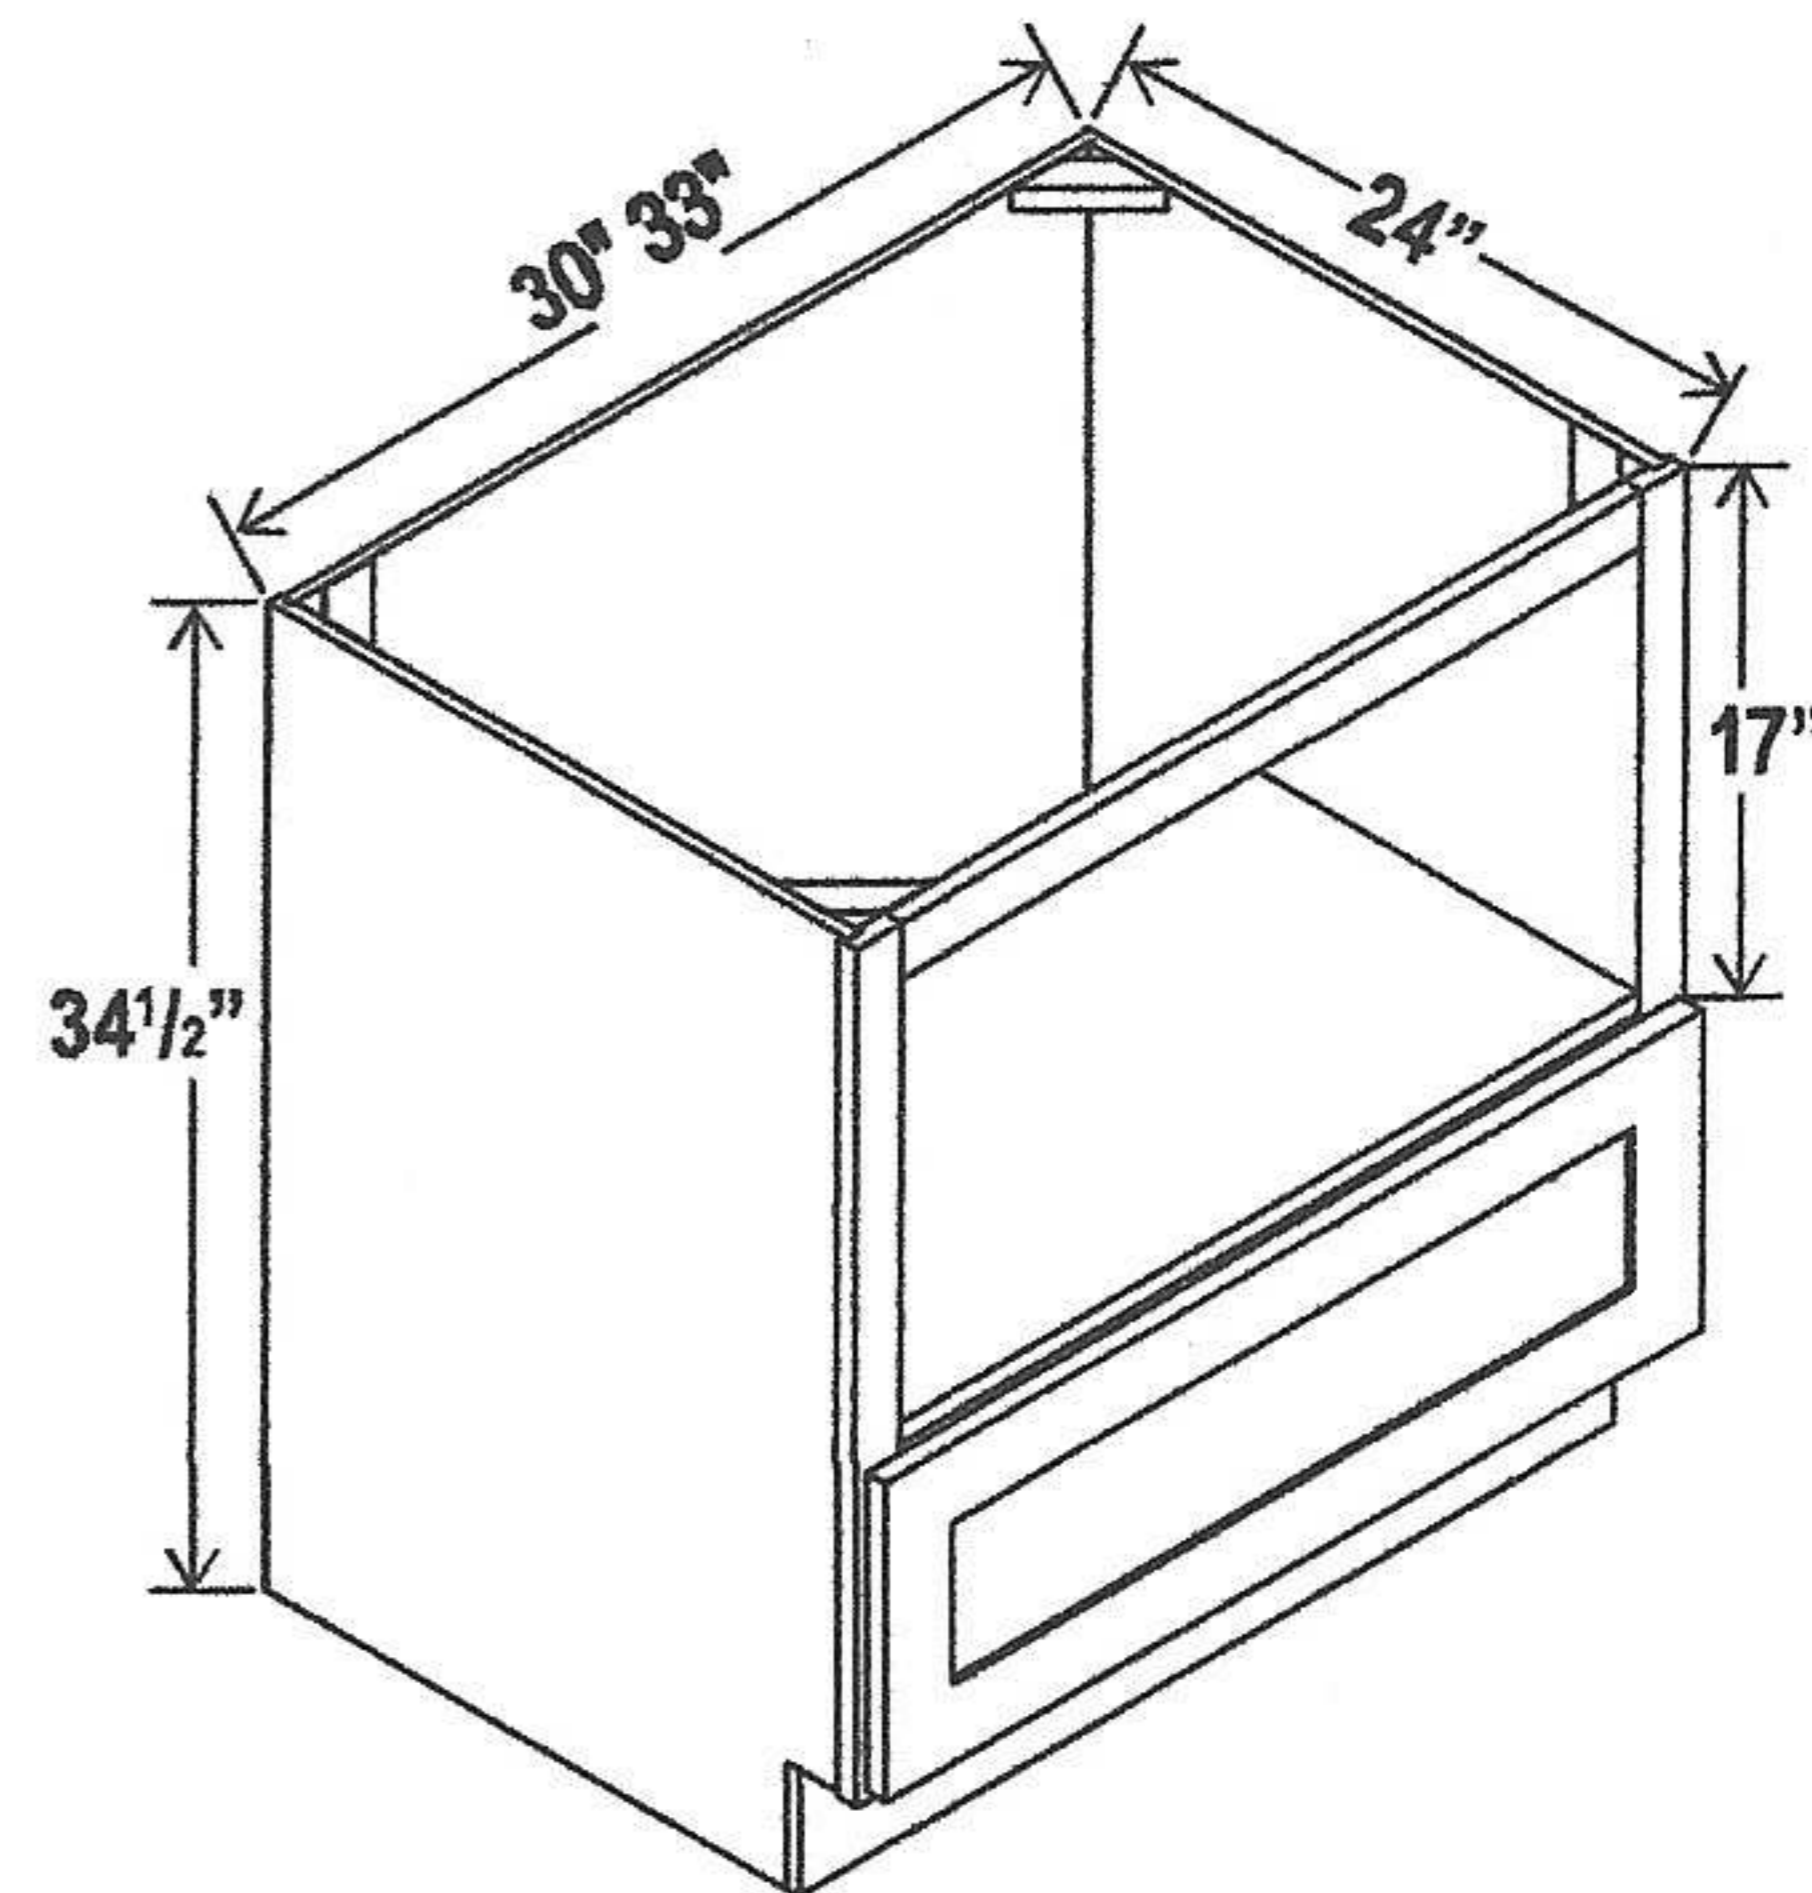

## Microwave Base Cabinet

| Item Code                       |         | W      | H      | D   |
|---------------------------------|---------|--------|--------|-----|
| MB30                            | Cabinet | 30     | 34 1/2 | 24  |
|                                 | Drawer  | 29 1/2 | 10 1/2 | 3/4 |
| Opening Dimensions: 27"W x 17"H |         |        |        |     |
| MB33                            | Cabinet | 33     | 34 1/2 | 24  |
|                                 | Drawer  | 32 1/2 | 10 1/2 | 3/4 |
| Opening Dimensions: 30"W x 17"H |         |        |        |     |