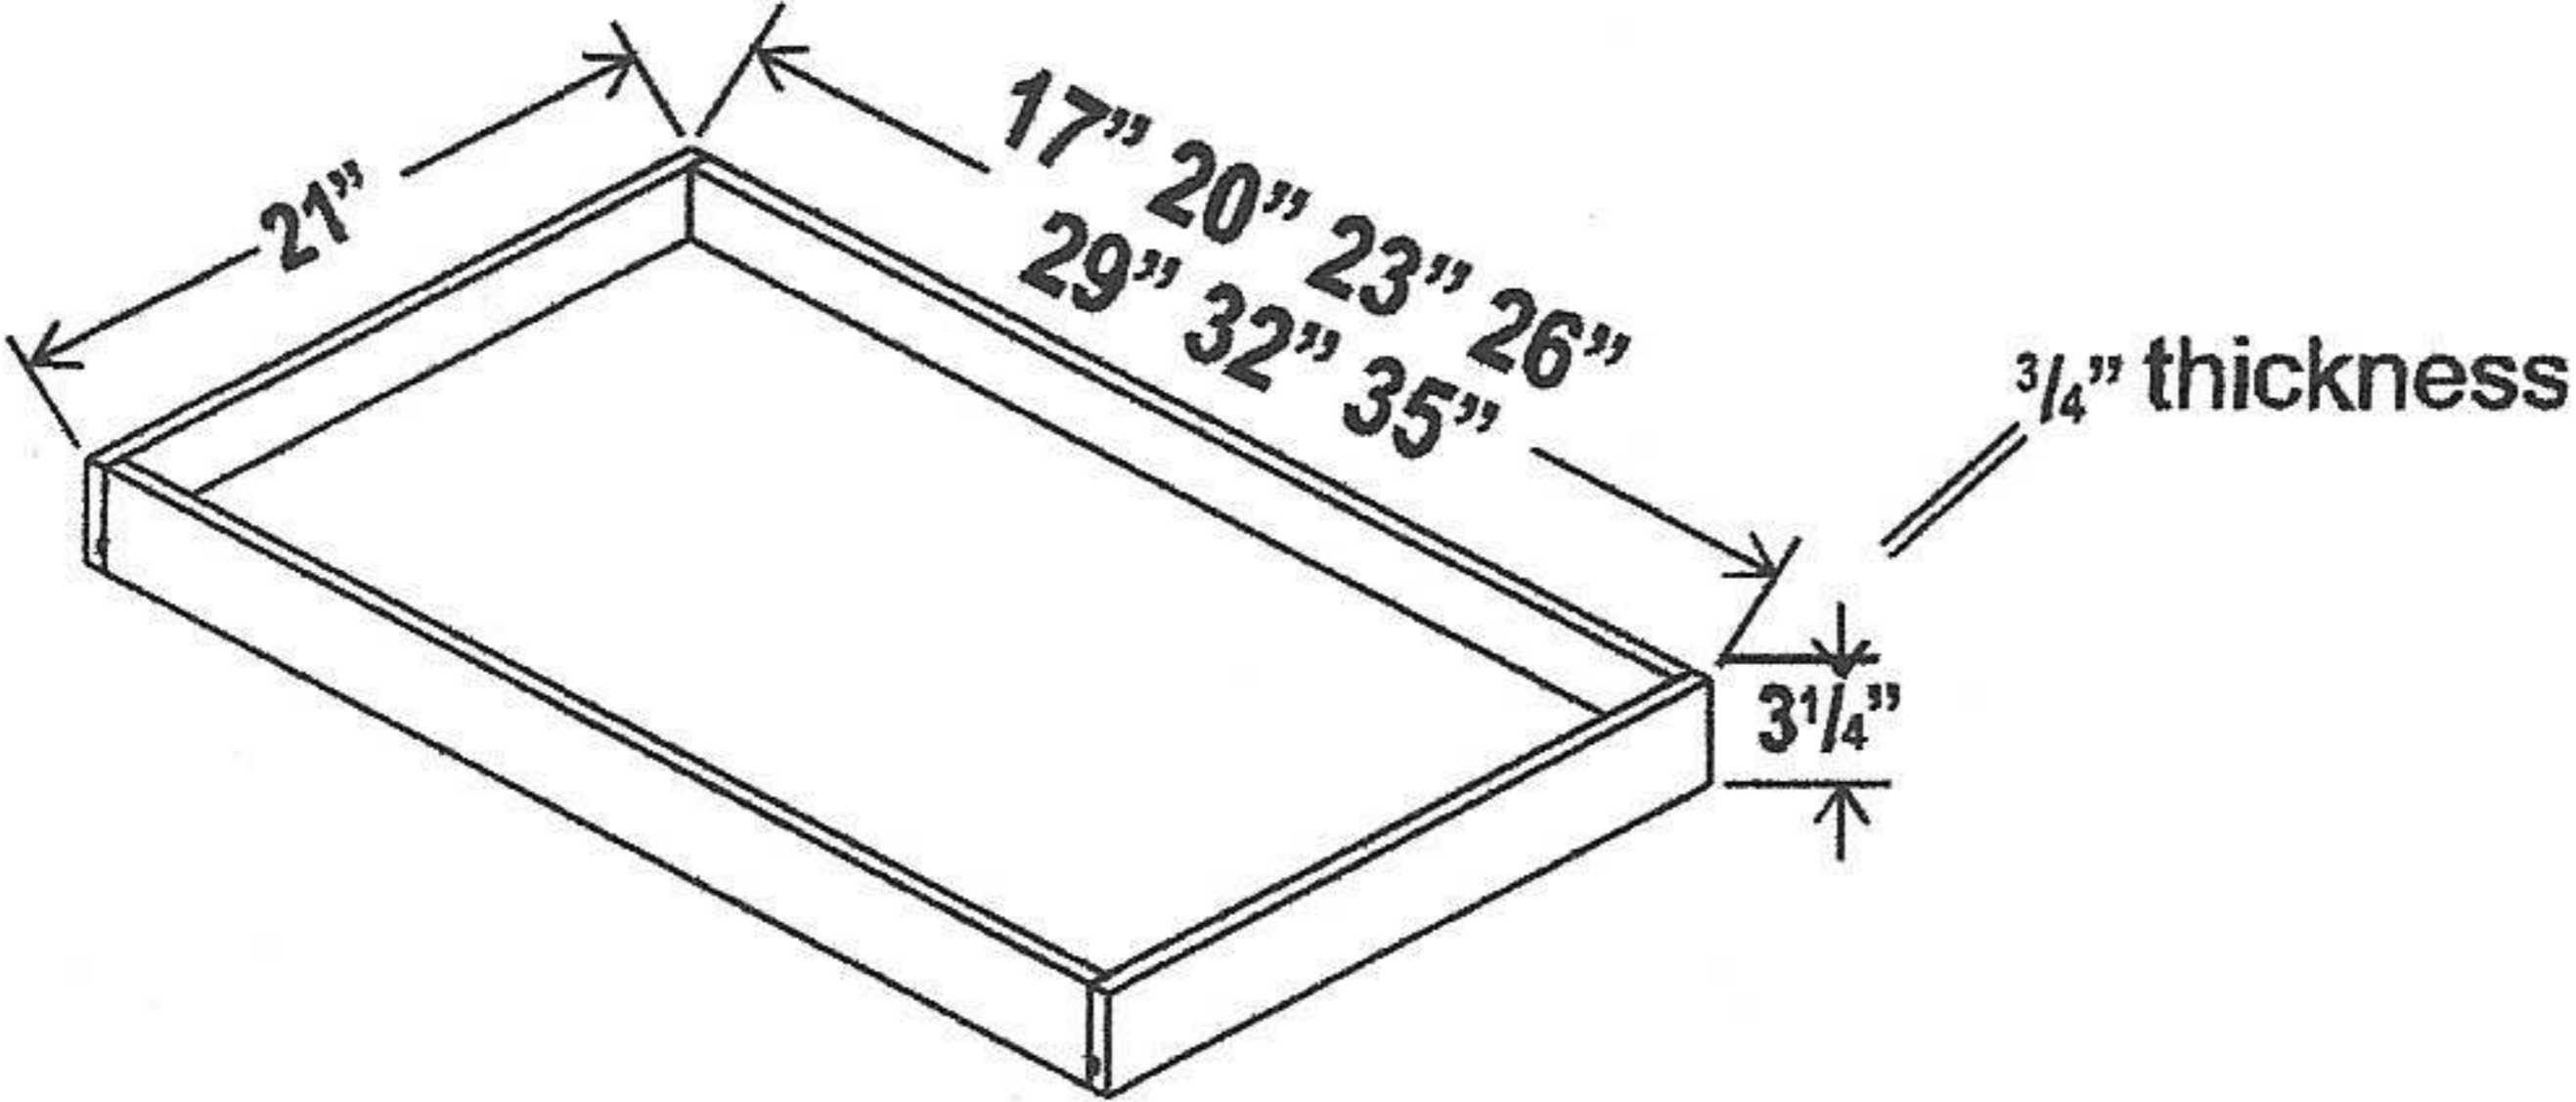

Arched Valance

Item Code

- VA30
- VA36
- VA42
- VA48

Roll Out Tray

Item Code

- RS18
- RS21
- RS24
- RS27
- RS30
- RS33
- RS36

Note: Natural finish & soft close guides. Side mount only.

Sample Door