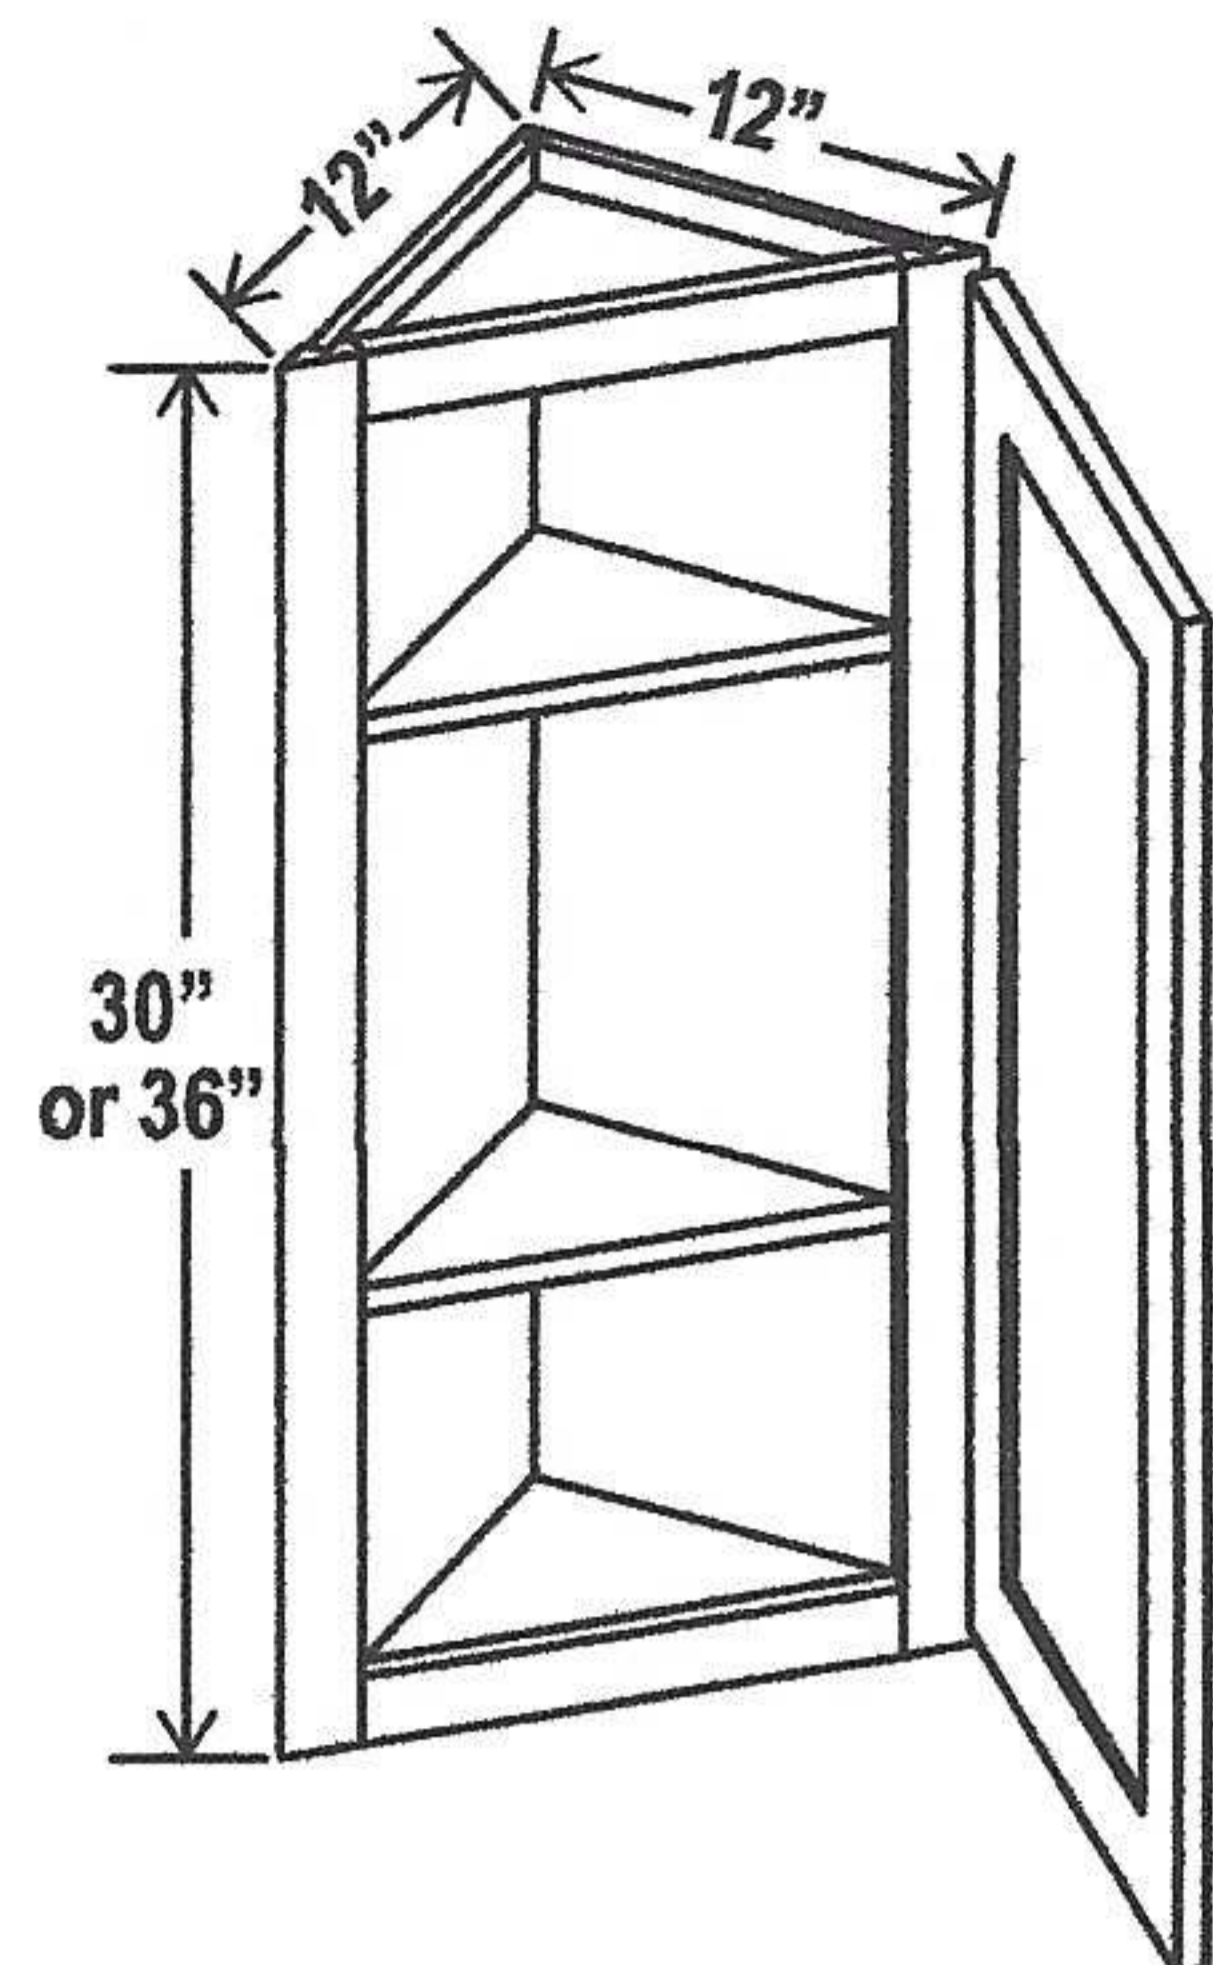

12"W

Two adjustable shelves

Angle Wall Cabinet

Item Code		W	H	D
AW1230	Cabinet	12	30	12
	Door	15 3/5	29	3/4
AW1236	Cabinet	12	36	12
	Door	15 3/5	35	3/4

12"W