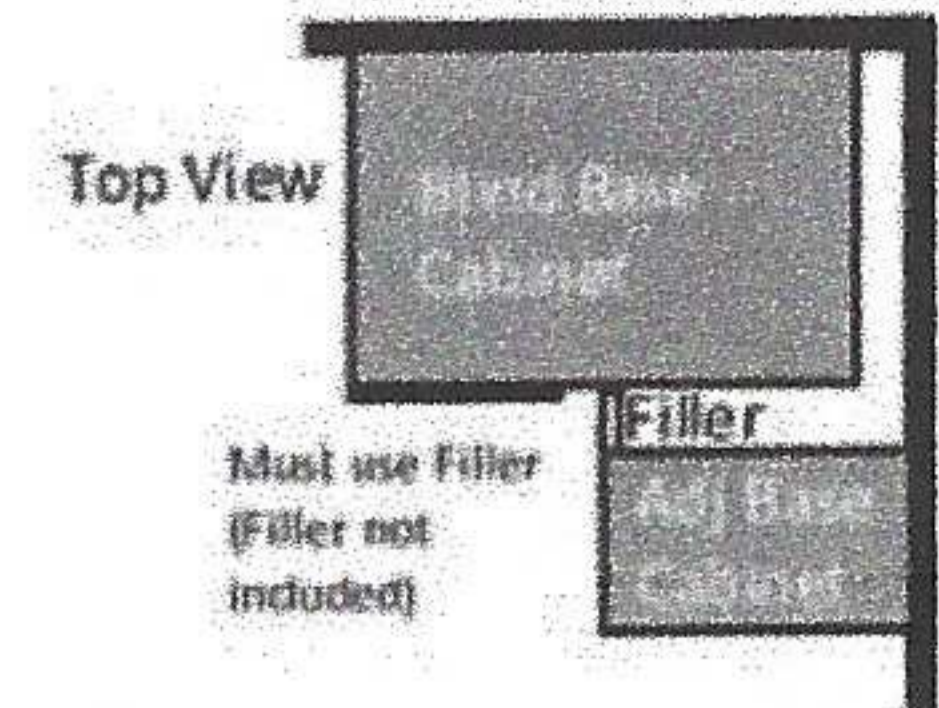

Blind Corner Base Cabinet

Item Code		W	H	D
BBC36	Cabinet	33	34 1/2	24
	Door	10	22 1/2	3/4
	Drawer	10	6 1/4	3/4
Install range: 36" - 39"				
BBC39	Cabinet	36	34 1/2	24
	Door	12 3/4	22 1/2	3/4
	Drawer	12 3/4	6 1/4	3/4
Install range: 39" - 42"				
BBC42	Cabinet	39	34 1/3	24
	Door	17 1/2	22 1/2	3/4
	Drawer	17 1/2	6 1/4	3/4
Install range: 42" - 45"				

BBC36 36"-39"
BBC39 39"-42"
BBC42 42"-45"

Easy Reach Base Cabinet

Item Code		W	H	D
ERB33	Cabinet	33	34 1/2	24
	Door	7 5/8	29	3/4
ERB36	Cabinet	36	34 1/2	24
	Door	10 5/8	29	3/4