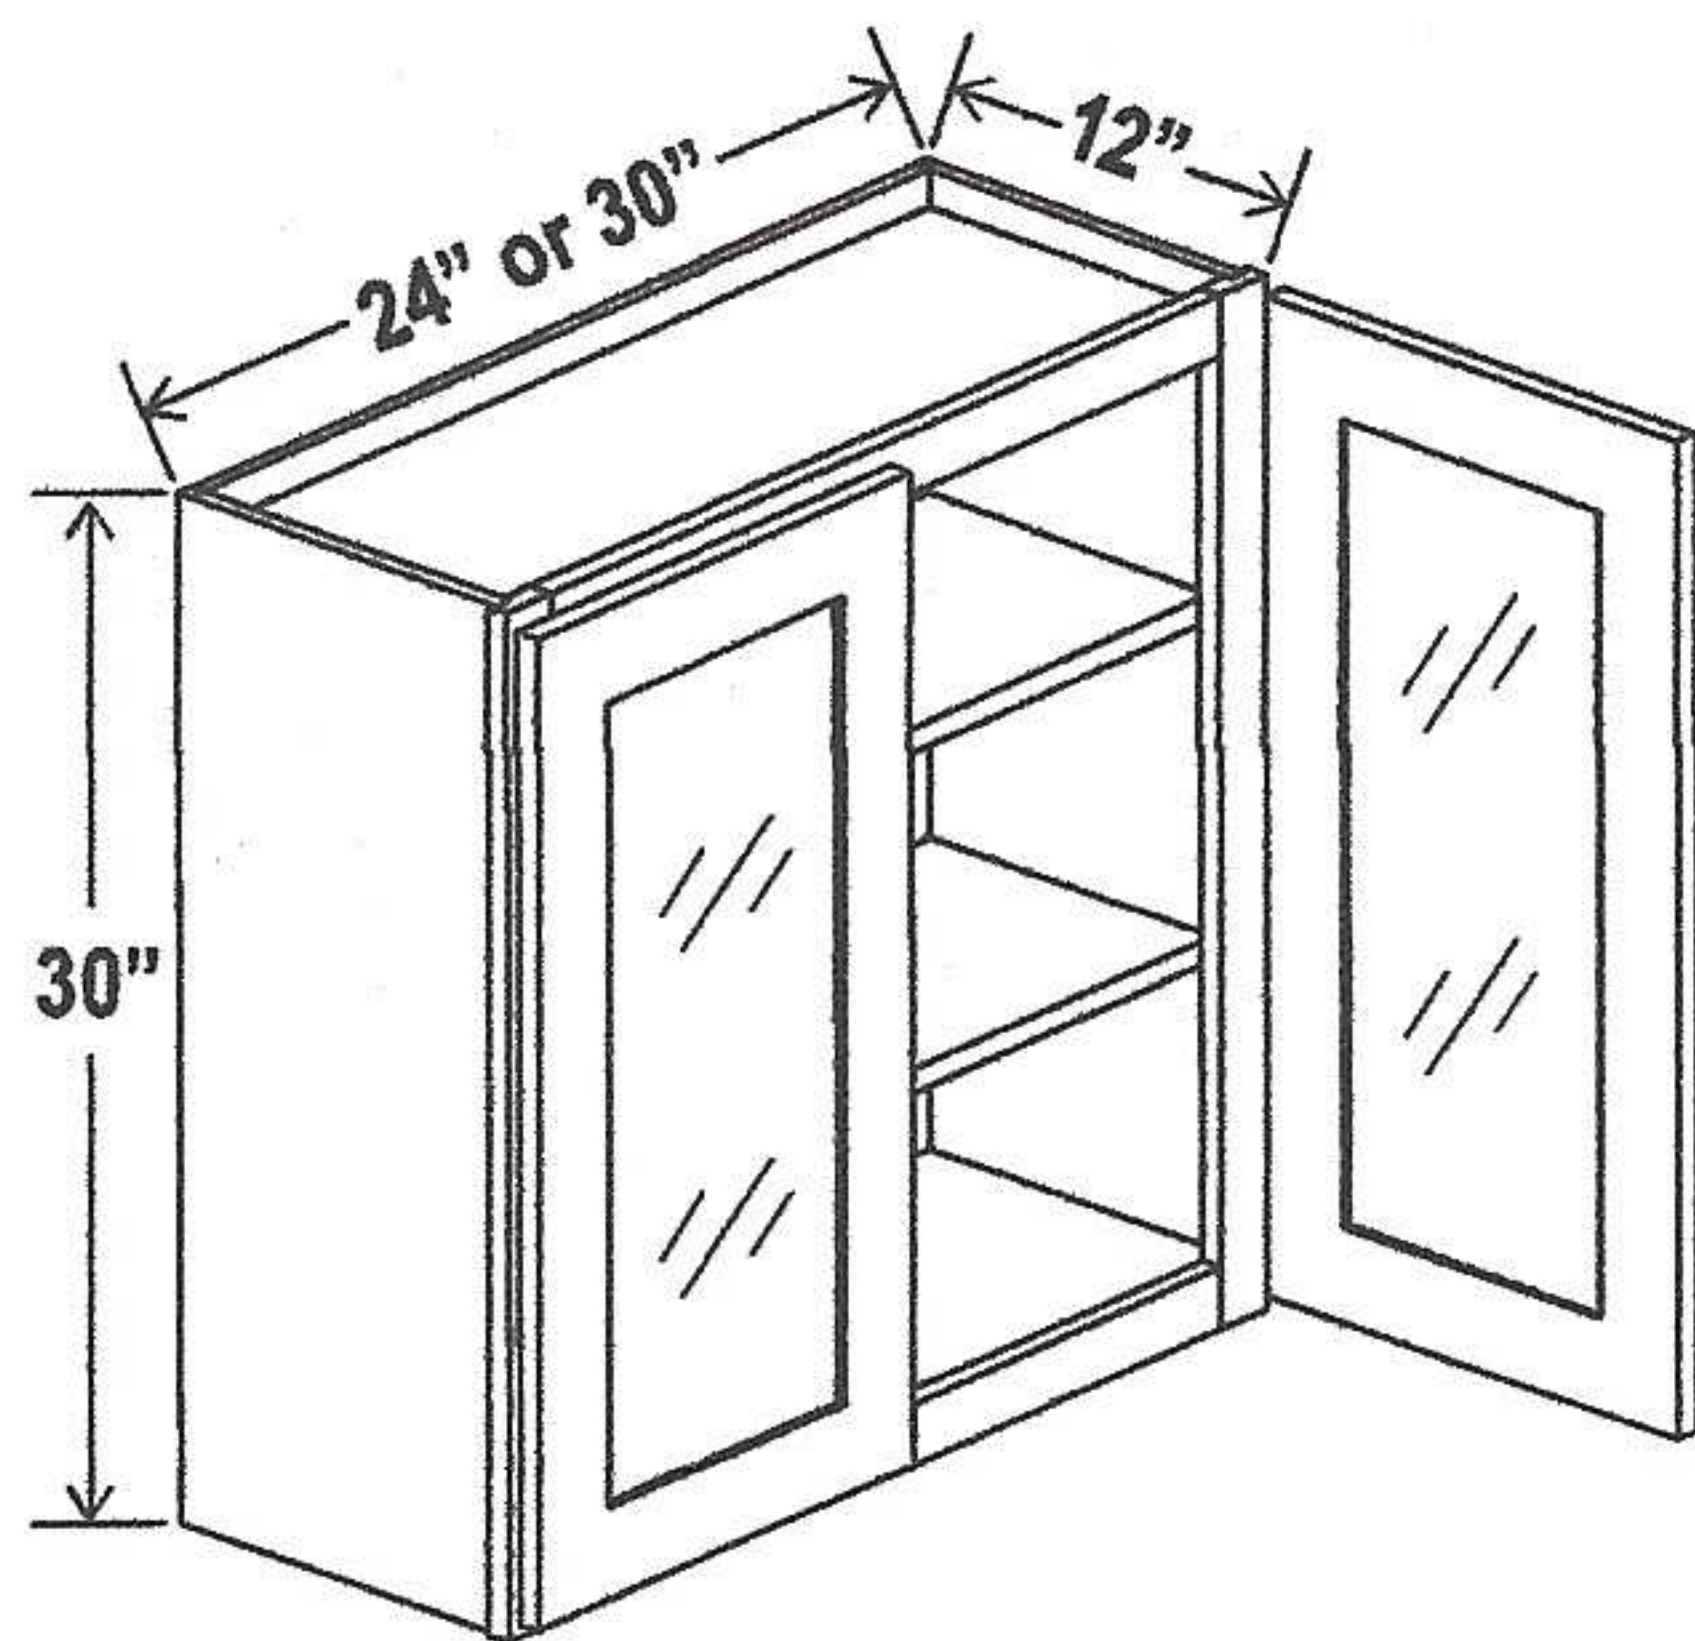

Two adjustable shelves

30"H

Wall Cabinet Double Glass Doors

| Item Code |         | W      | H  | D   |
|-----------|---------|--------|----|-----|
| W2430GD   | Cabinet | 24     | 30 | 12  |
|           | Door    | 11 3/4 | 29 | 3/4 |
| W3030GD   | Cabinet | 30     | 30 | 12  |
|           | Door    | 14 3/4 | 29 | 3/4 |