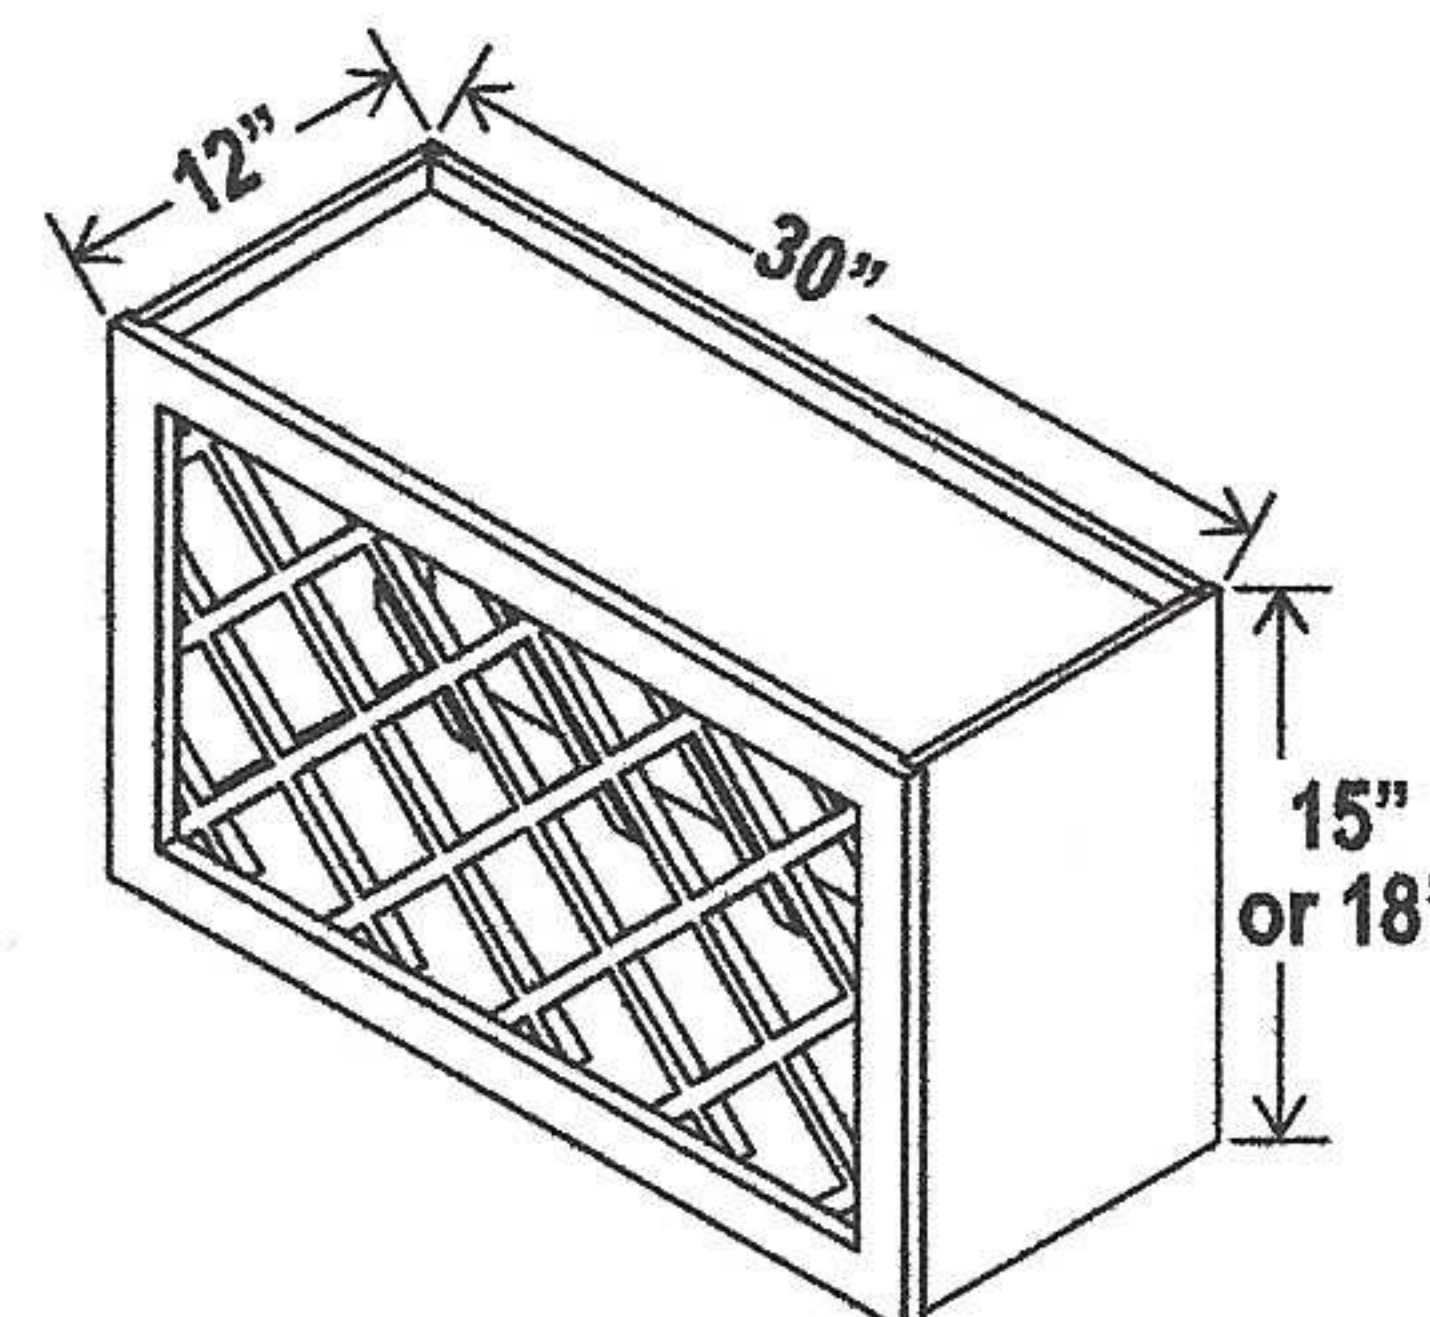

Wine Rack

30"W

Item Code		W	H	D
WRC3015	Cabinet	30	15	12
WRC3018	Cabinet	30	18	12

Can install vertically or horizontally