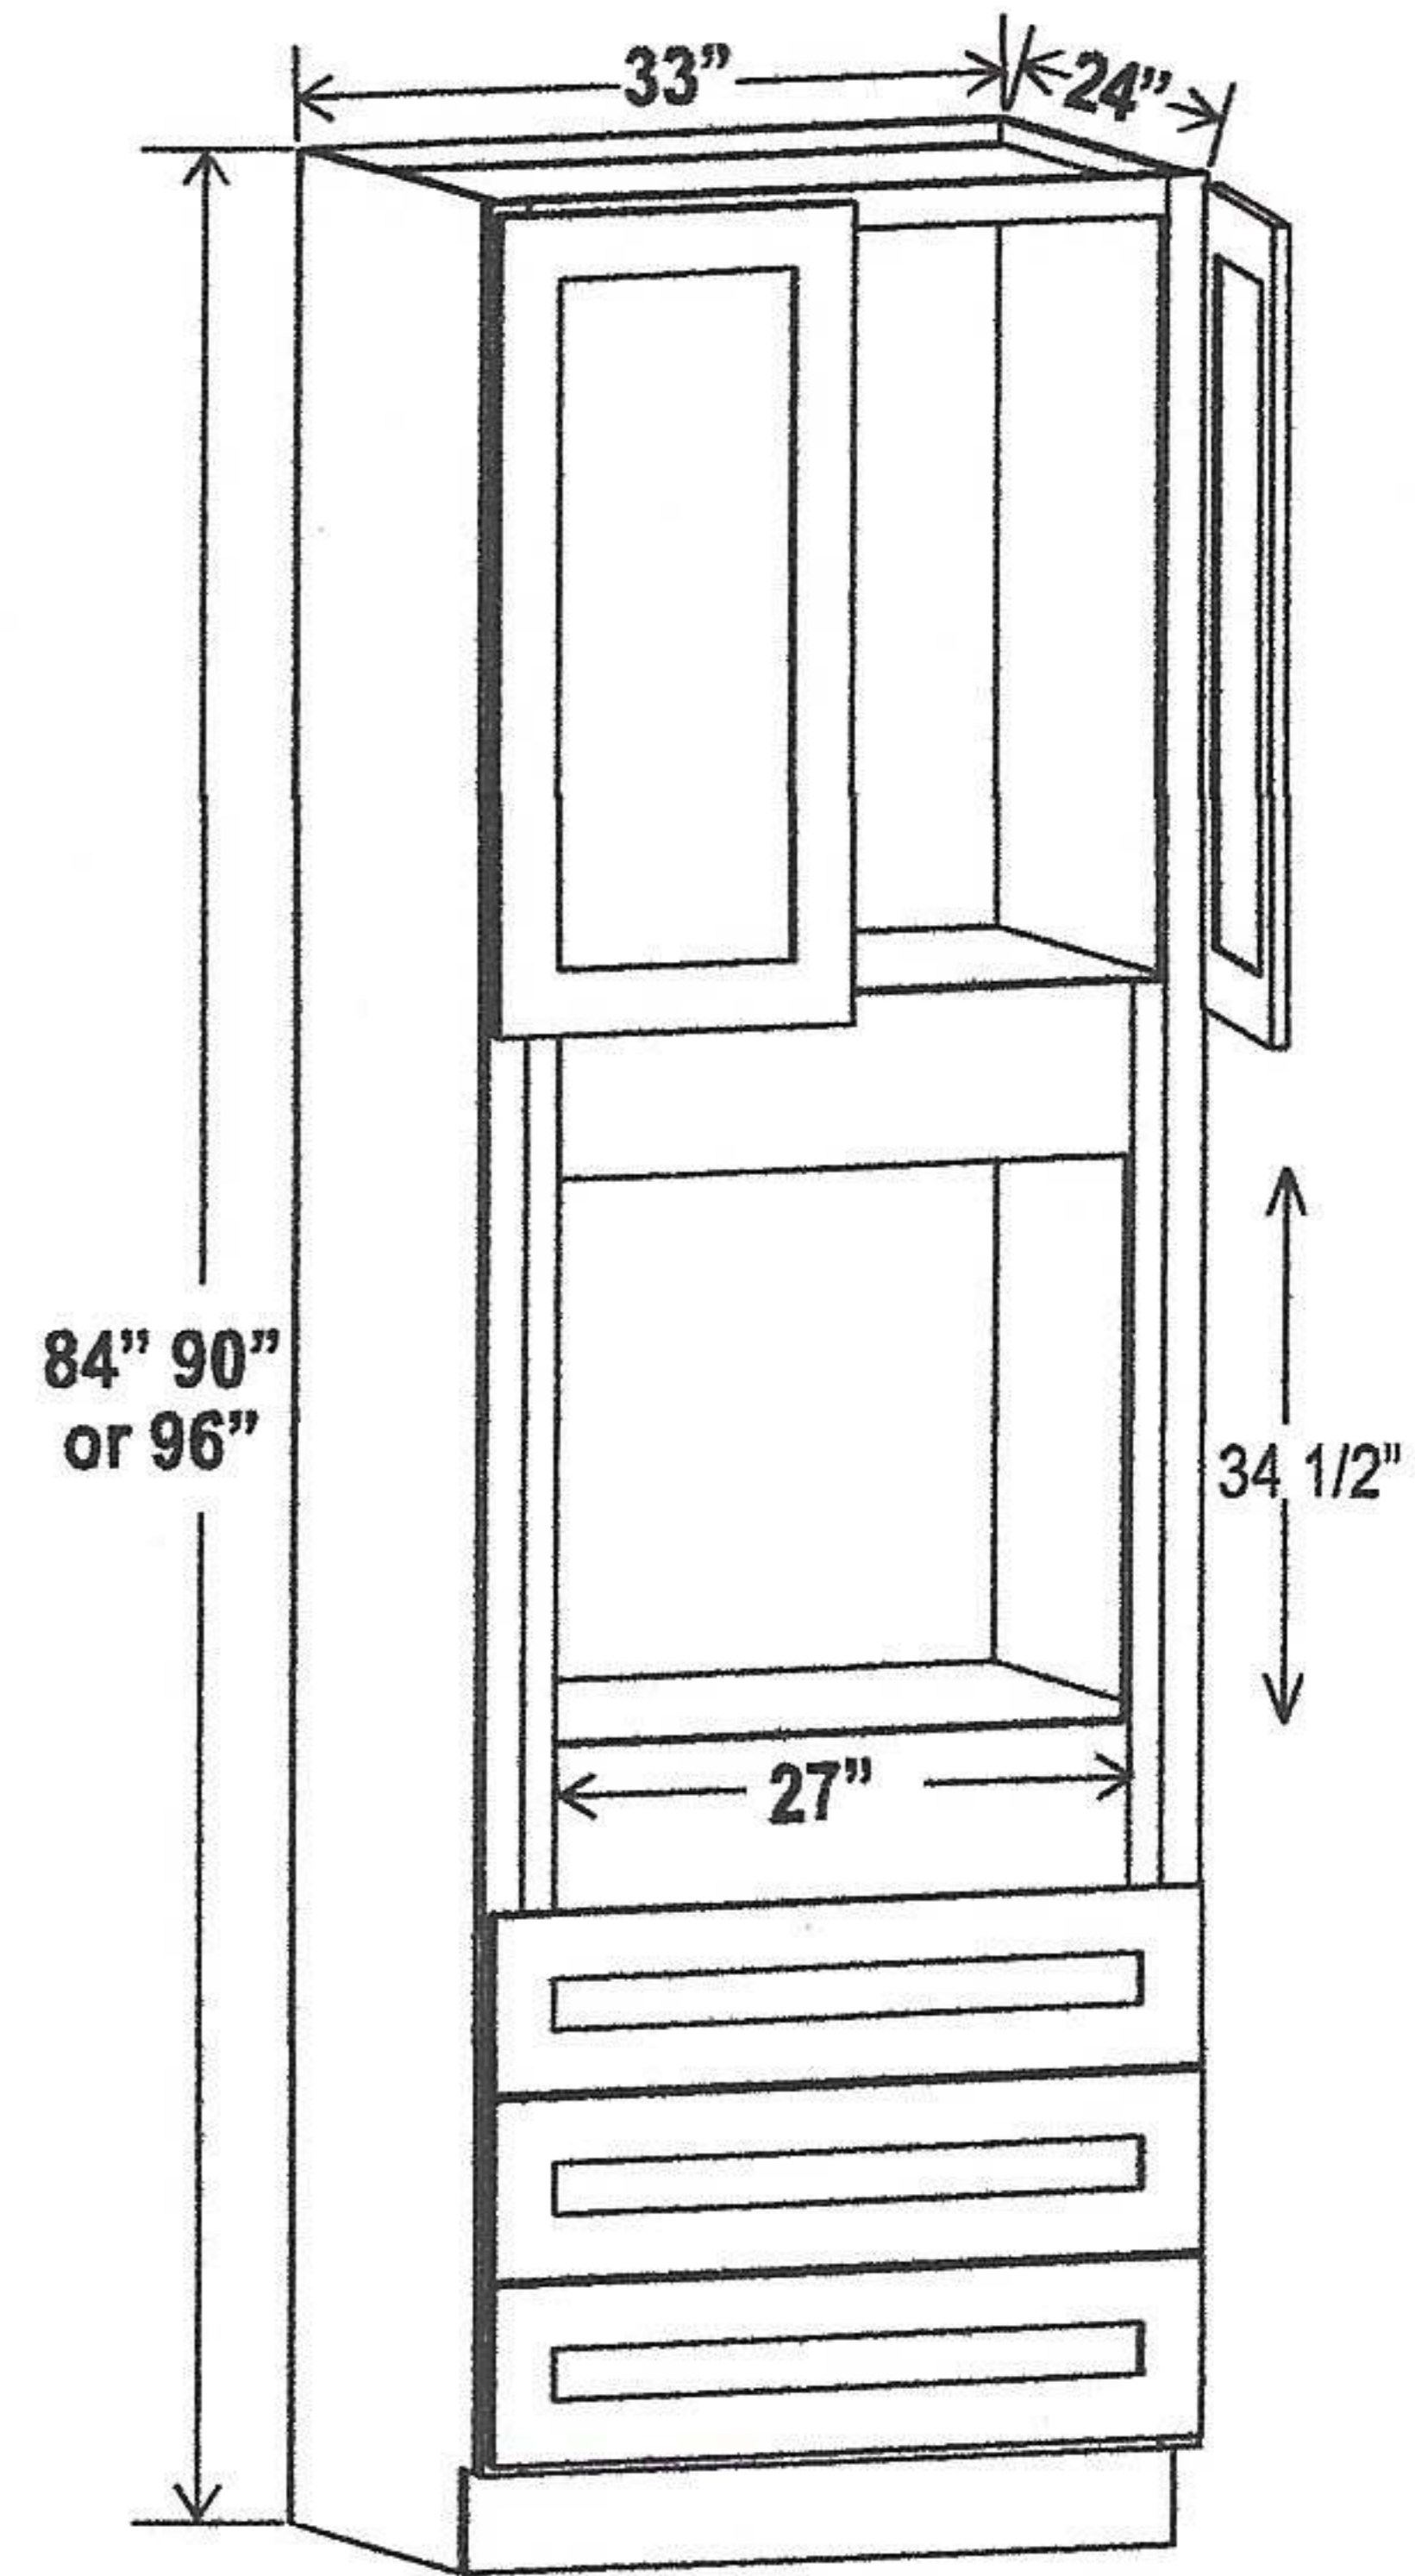

# Oven Pantry

33"W

| Item Code |                                      | W      | H     | D   |
|-----------|--------------------------------------|--------|-------|-----|
| O338424   | Cabinet                              | 33     | 84    | 24  |
|           | Door                                 | 16 1/4 | 17    | 3/4 |
|           | Drawer                               | 32 1/2 | 7 3/4 | 3/4 |
|           | Opening Dimensions: 27 W x 34 1/2" H |        |       |     |
| O339024   | Cabinet                              | 33     | 90    | 24  |
|           | Door                                 | 16 1/4 | 23    | 3/4 |
|           | Drawer                               | 32 1/2 | 7 3/4 | 3/4 |
|           | Opening Dimensions: 27 W x 34 1/2" H |        |       |     |
| O339624   | Cabinet                              | 33     | 96    | 24  |
|           | Door                                 | 16 1/4 | 29    | 3/4 |
|           | Drawer                               | 32 1/2 | 7 3/4 | 3/4 |
|           | Opening Dimensions: 27 W x 34 1/2" H |        |       |     |