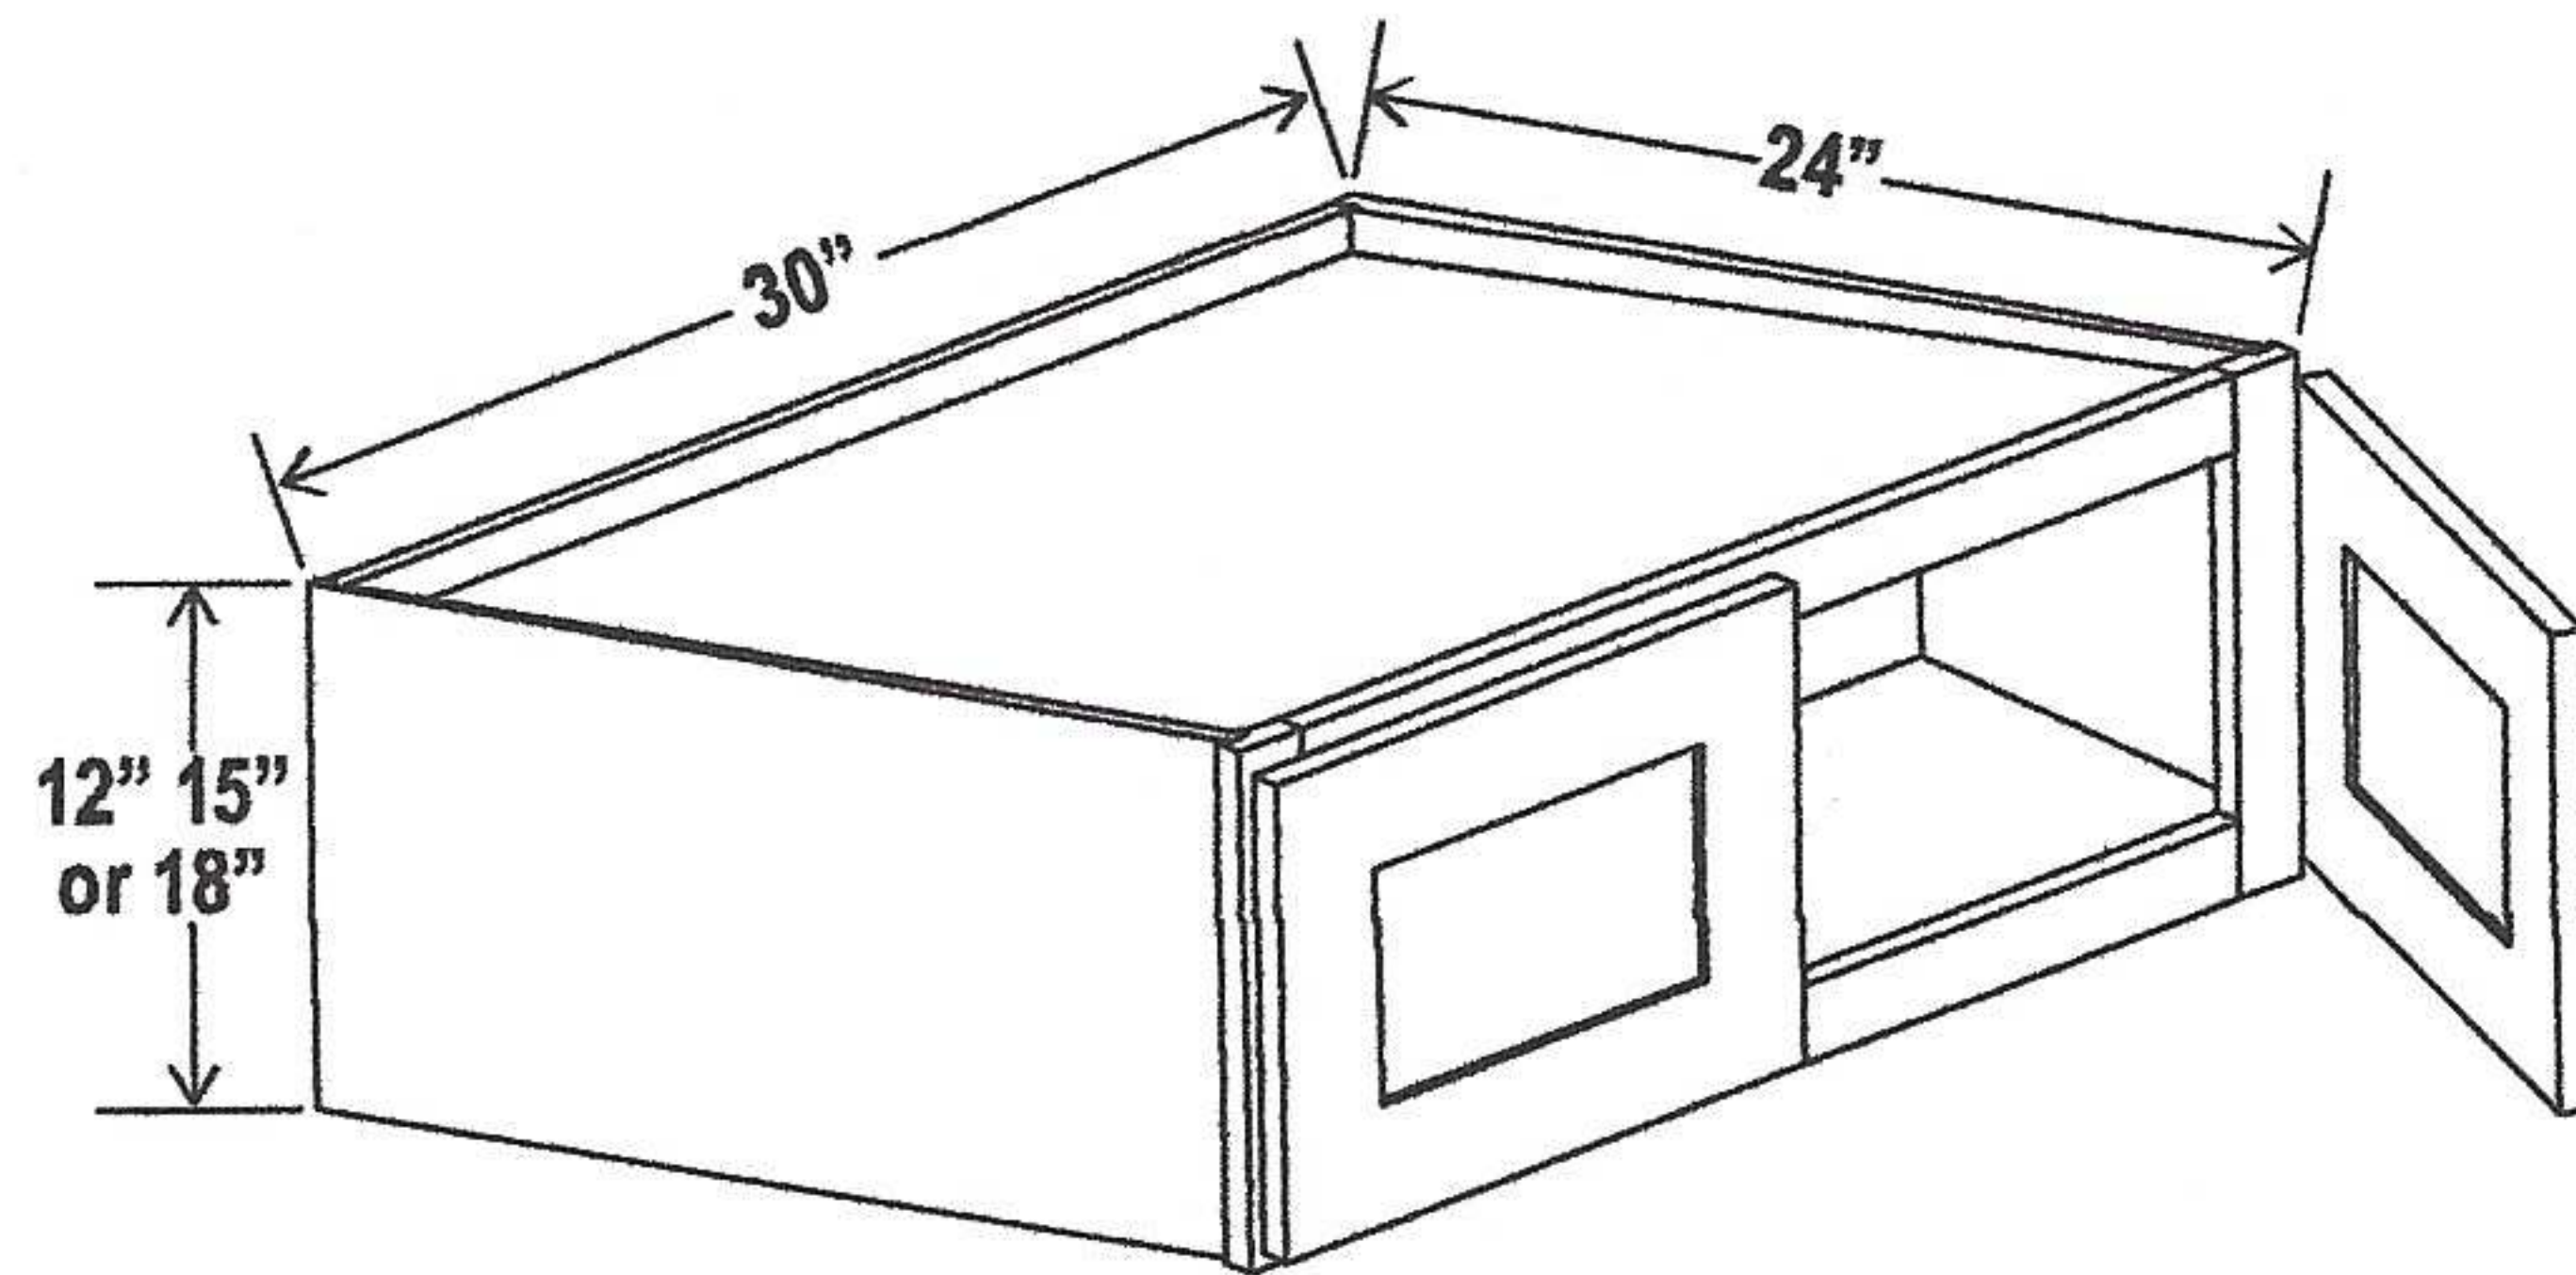

Refrigerator Wall Cabinet Double Doors

30"W

Item Code		W	H	D
W301224	Cabinet	30	12	24
	Door	14 3/4	11	3/4
W301524	Cabinet	30	15	24
	Door	14 3/4	14	3/4
W301824	Cabinet	30	18	24
	Door	14 3/4	17	3/4