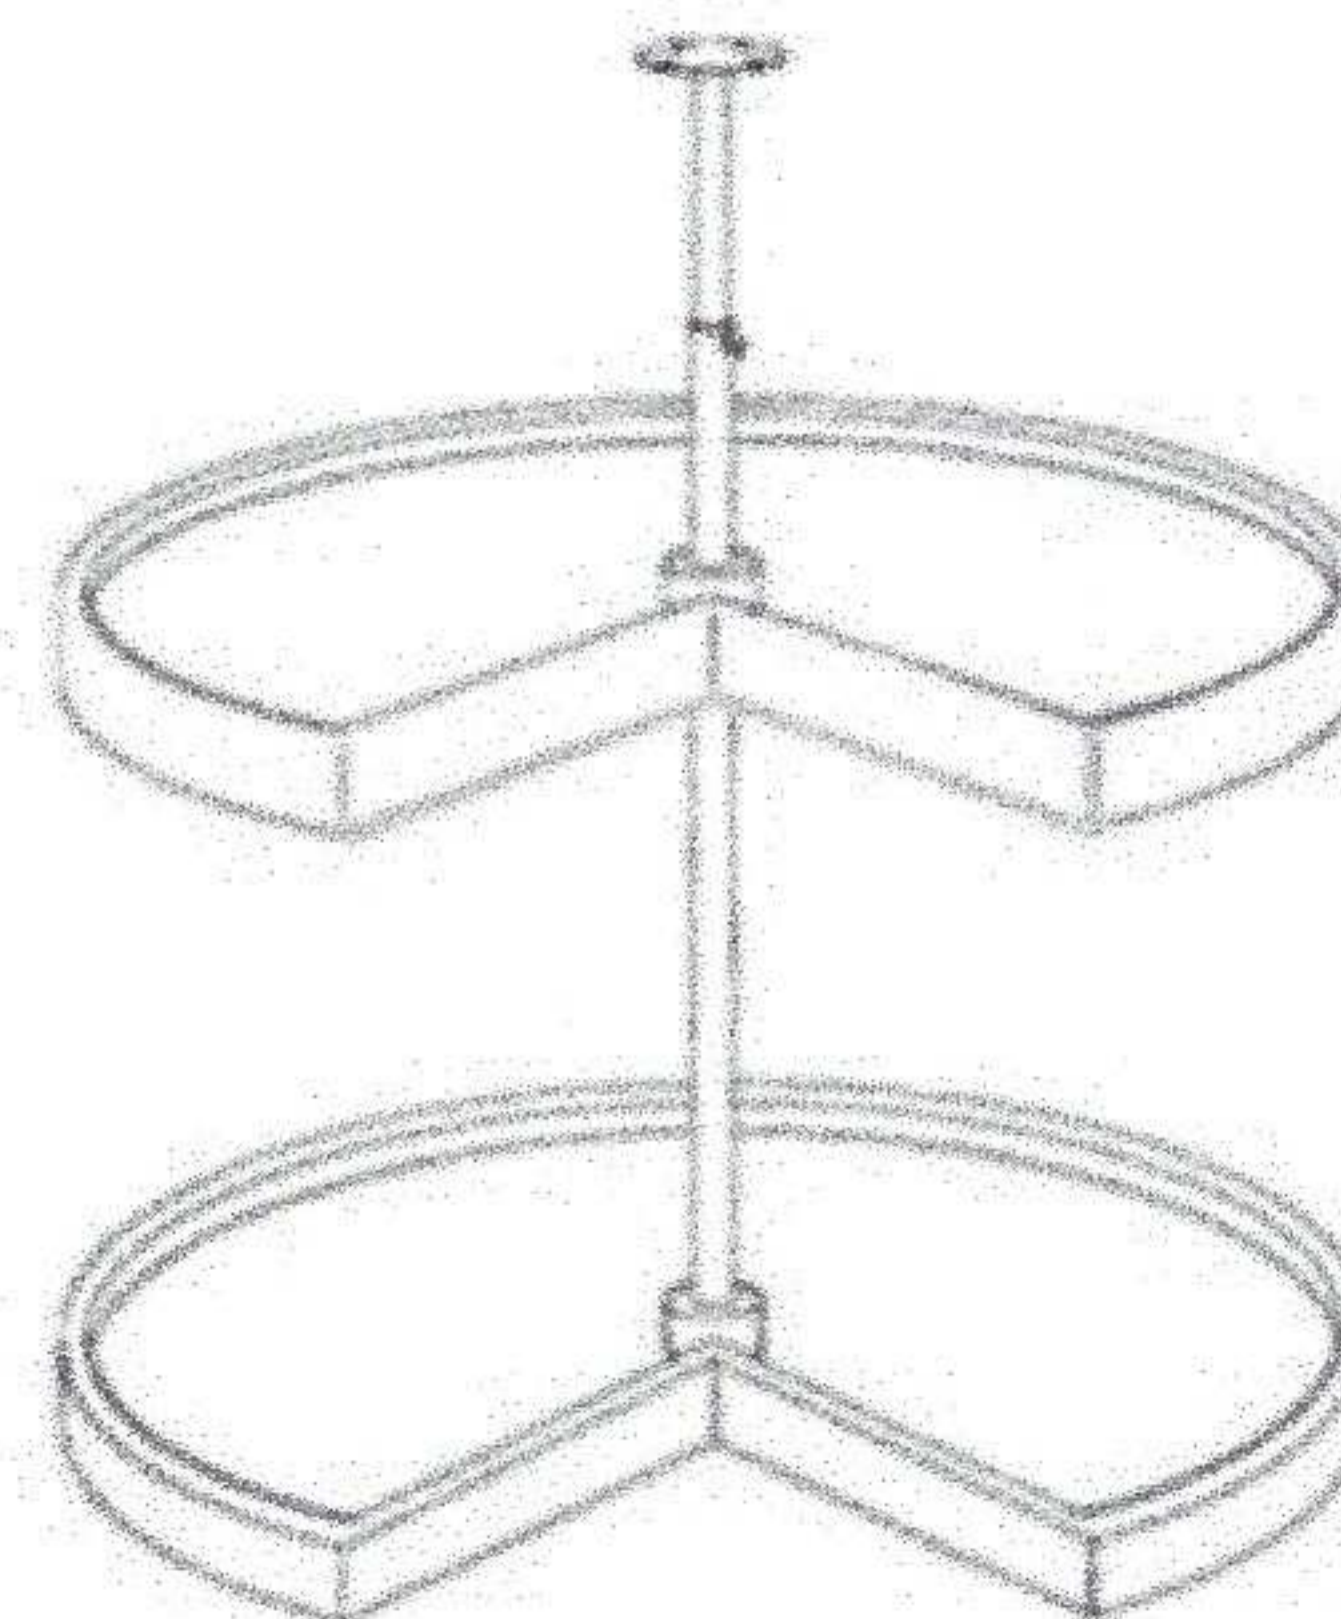

## Wood Tray/ Chrome Tray

Item Code

Wood Tray

Chrome Tray 33

Chrome Tray 36

Add to ERB for Lazy Susan  
 \*\* NOTE: Wood tray does not have a pole included in the middle  
 Wood Tray \*\*\* Can be used in frameless line. Fits both 33" and 36"  
 Trays are shelf mounted