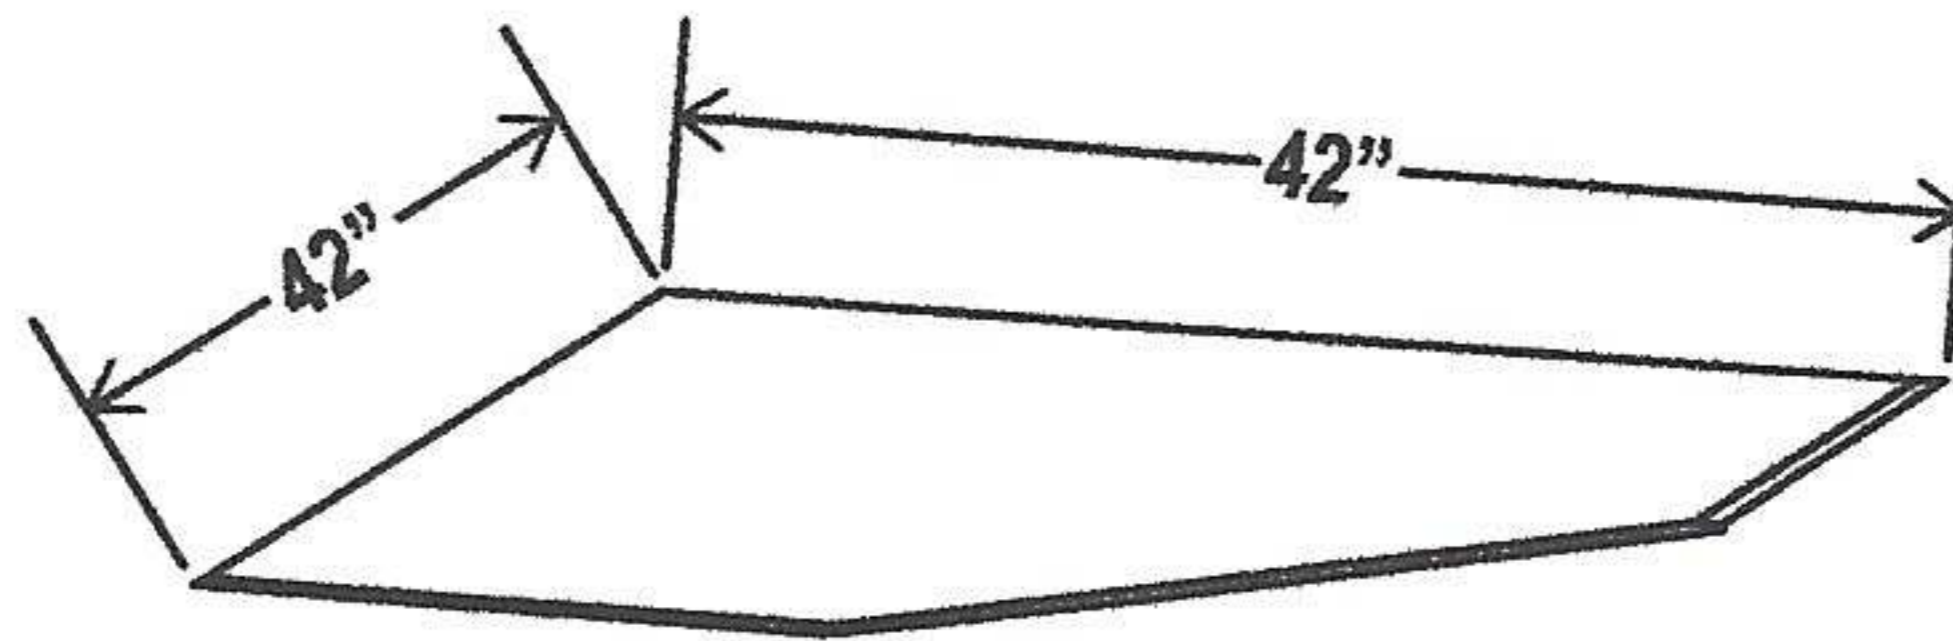

Corner Sink Base Floor

Item Code		W
SBF4242	Cabinet	42

For use with DCSF42