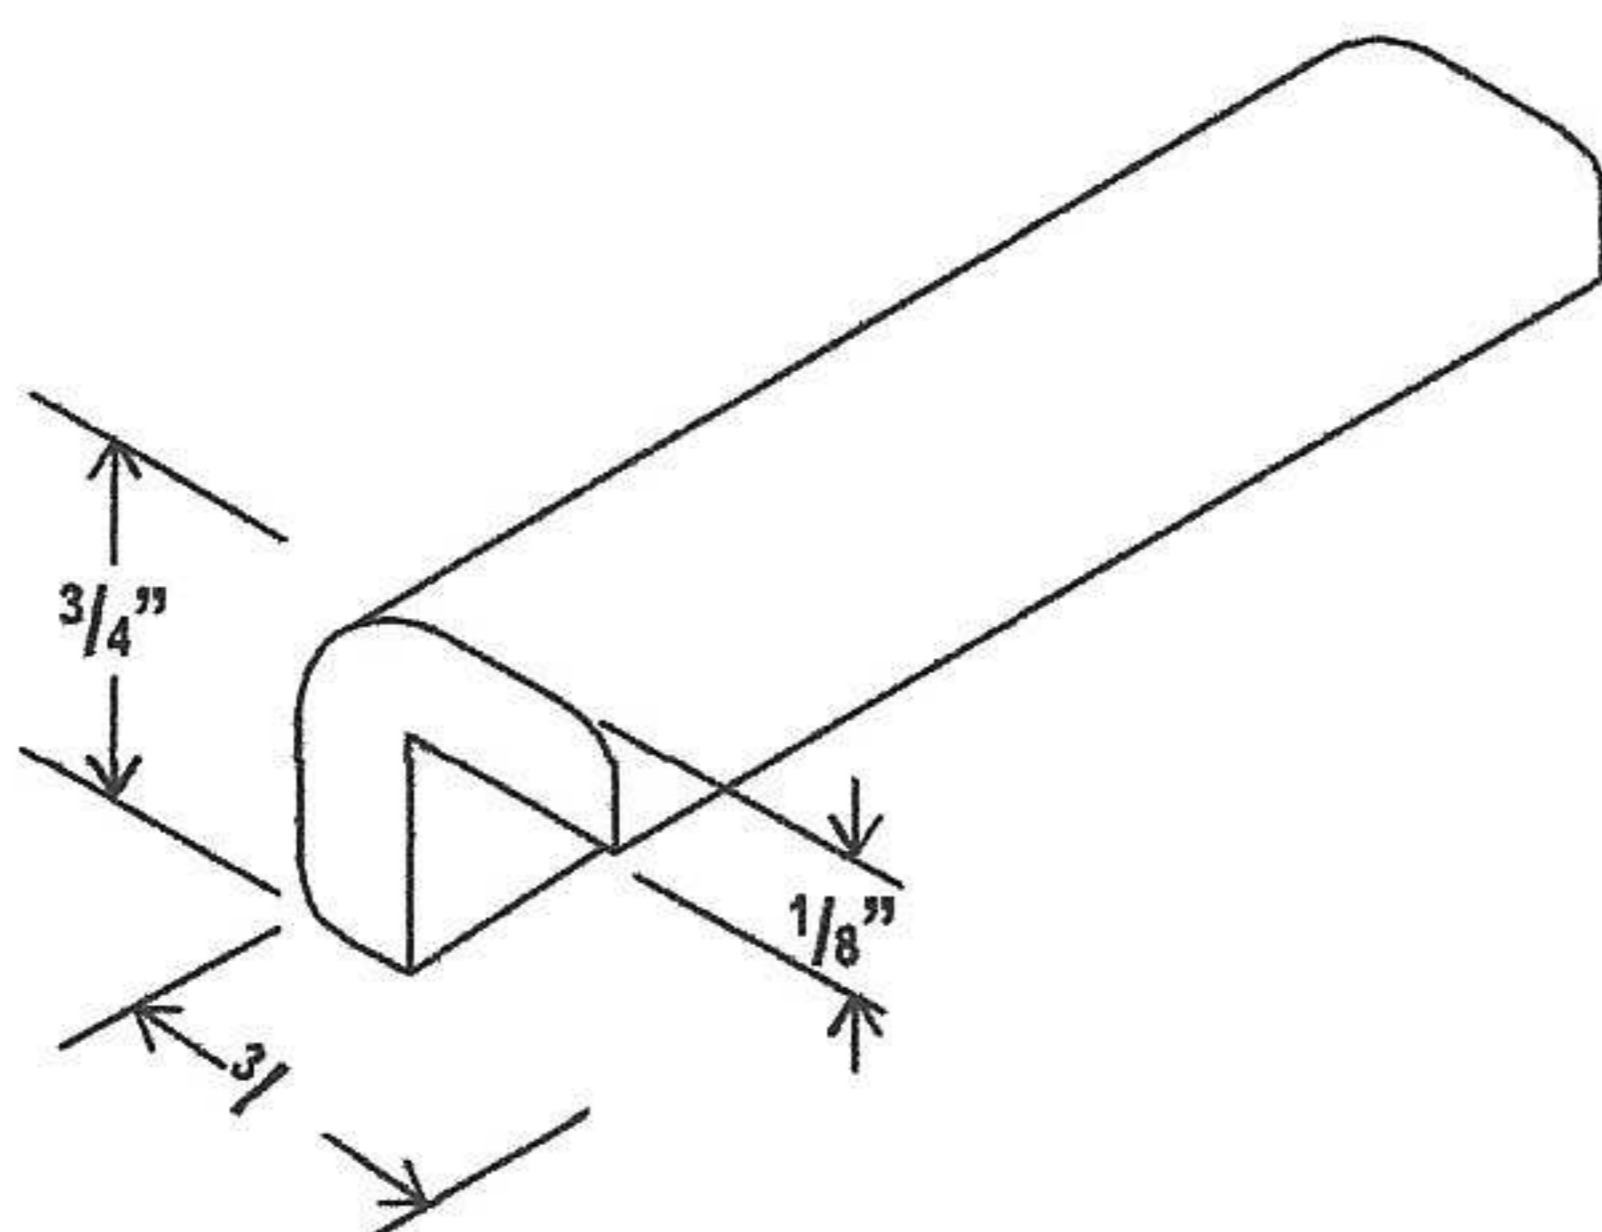

Outside Corner Moulding

Item Code	L
OCM8	96