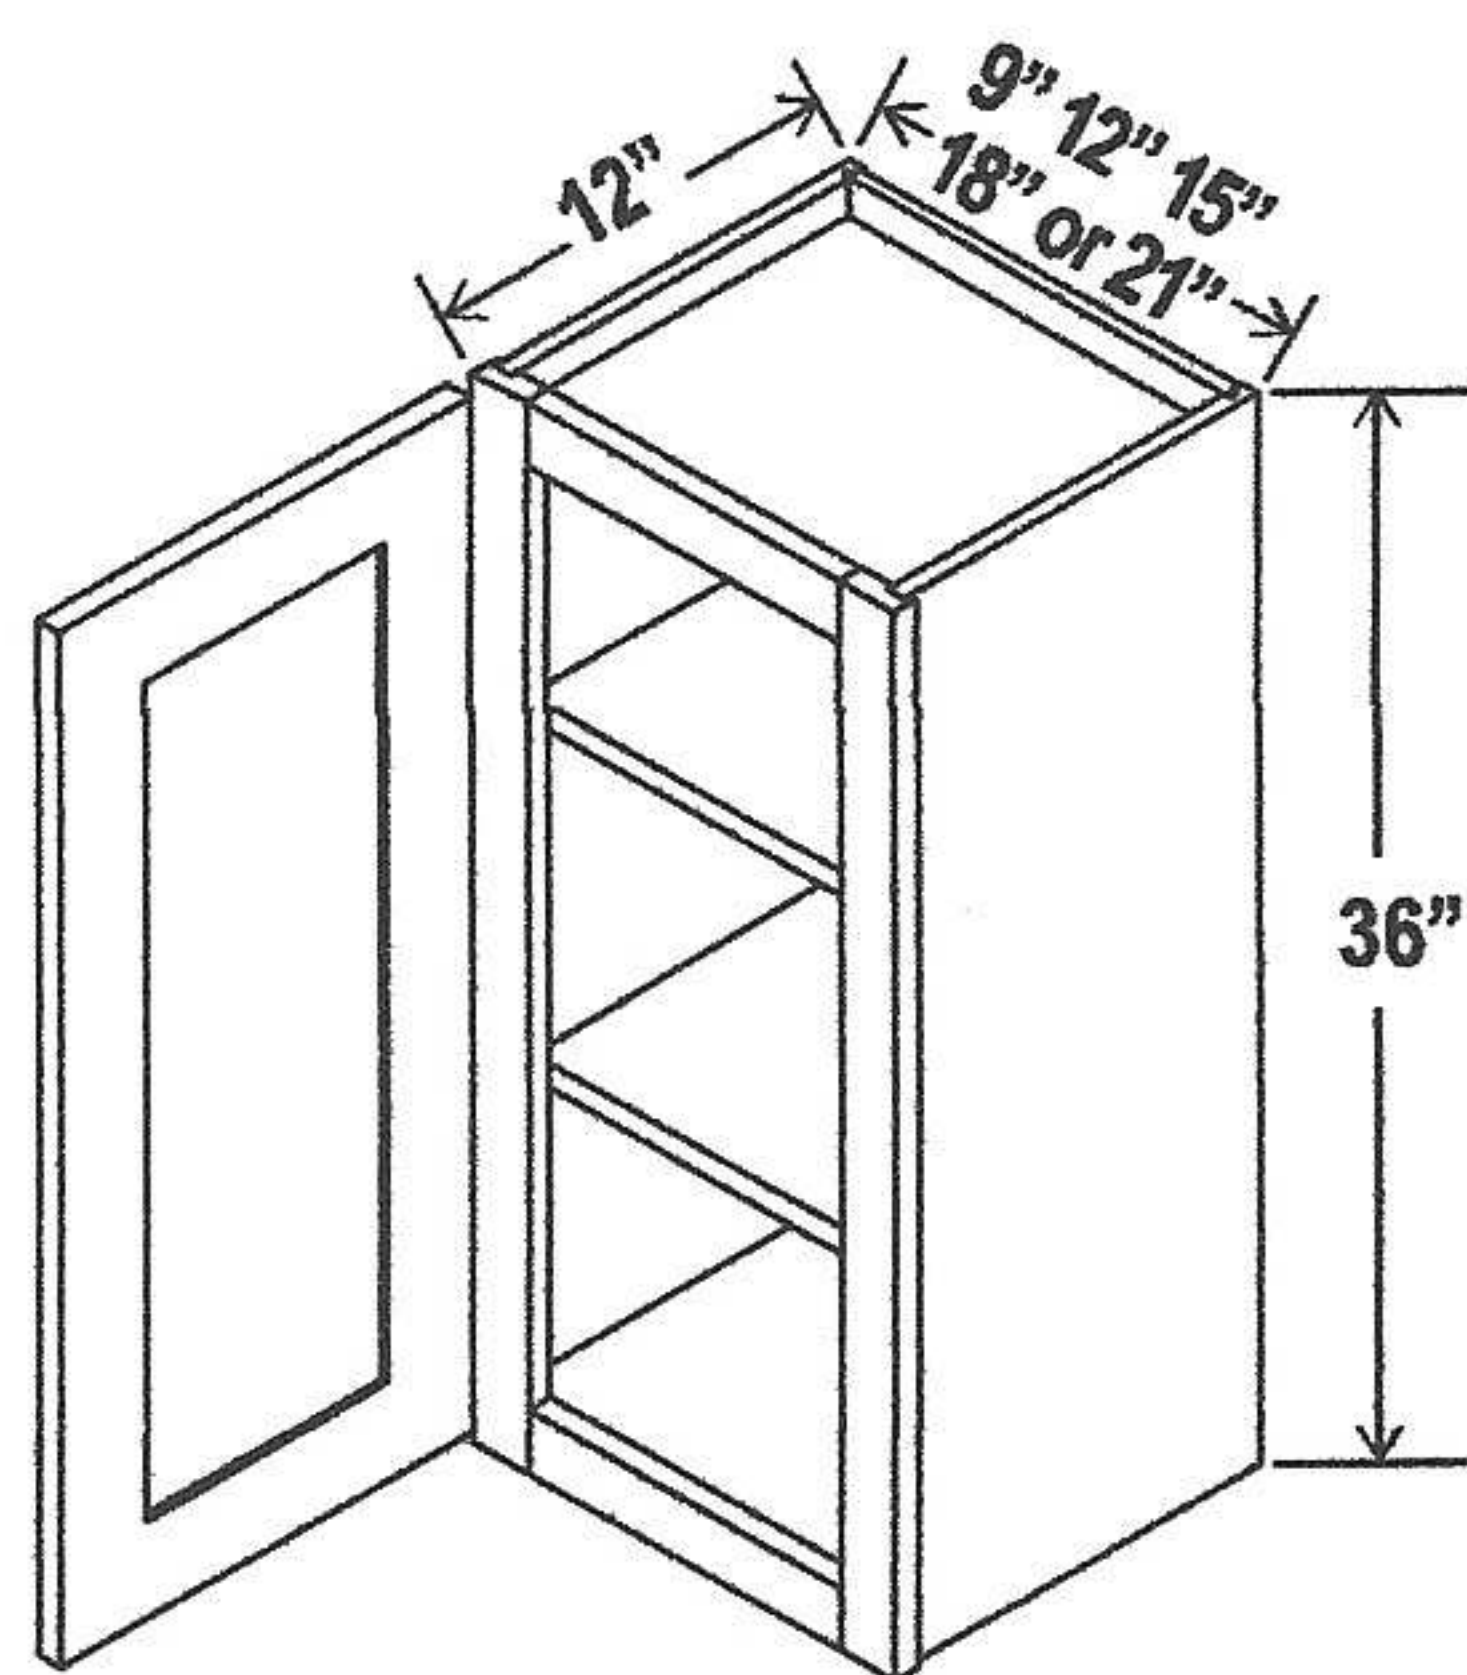

Wall Cabinet Single Door

Item Code		W	H	D
W0936	Cabinet	9	36	12
	Door	8 1/2	35	3/4
W1236	Cabinet	12	36	12
	Door	11 1/2	35	3/4
W1536	Cabinet	15	36	12
	Door	14 1/2	35	3/4
W1836	Cabinet	18	36	12
	Door	17 1/2	35	3/4
W2136	Cabinet	21	36	12
	Door	20 1/2	35	3/4

Two adjustable shelves