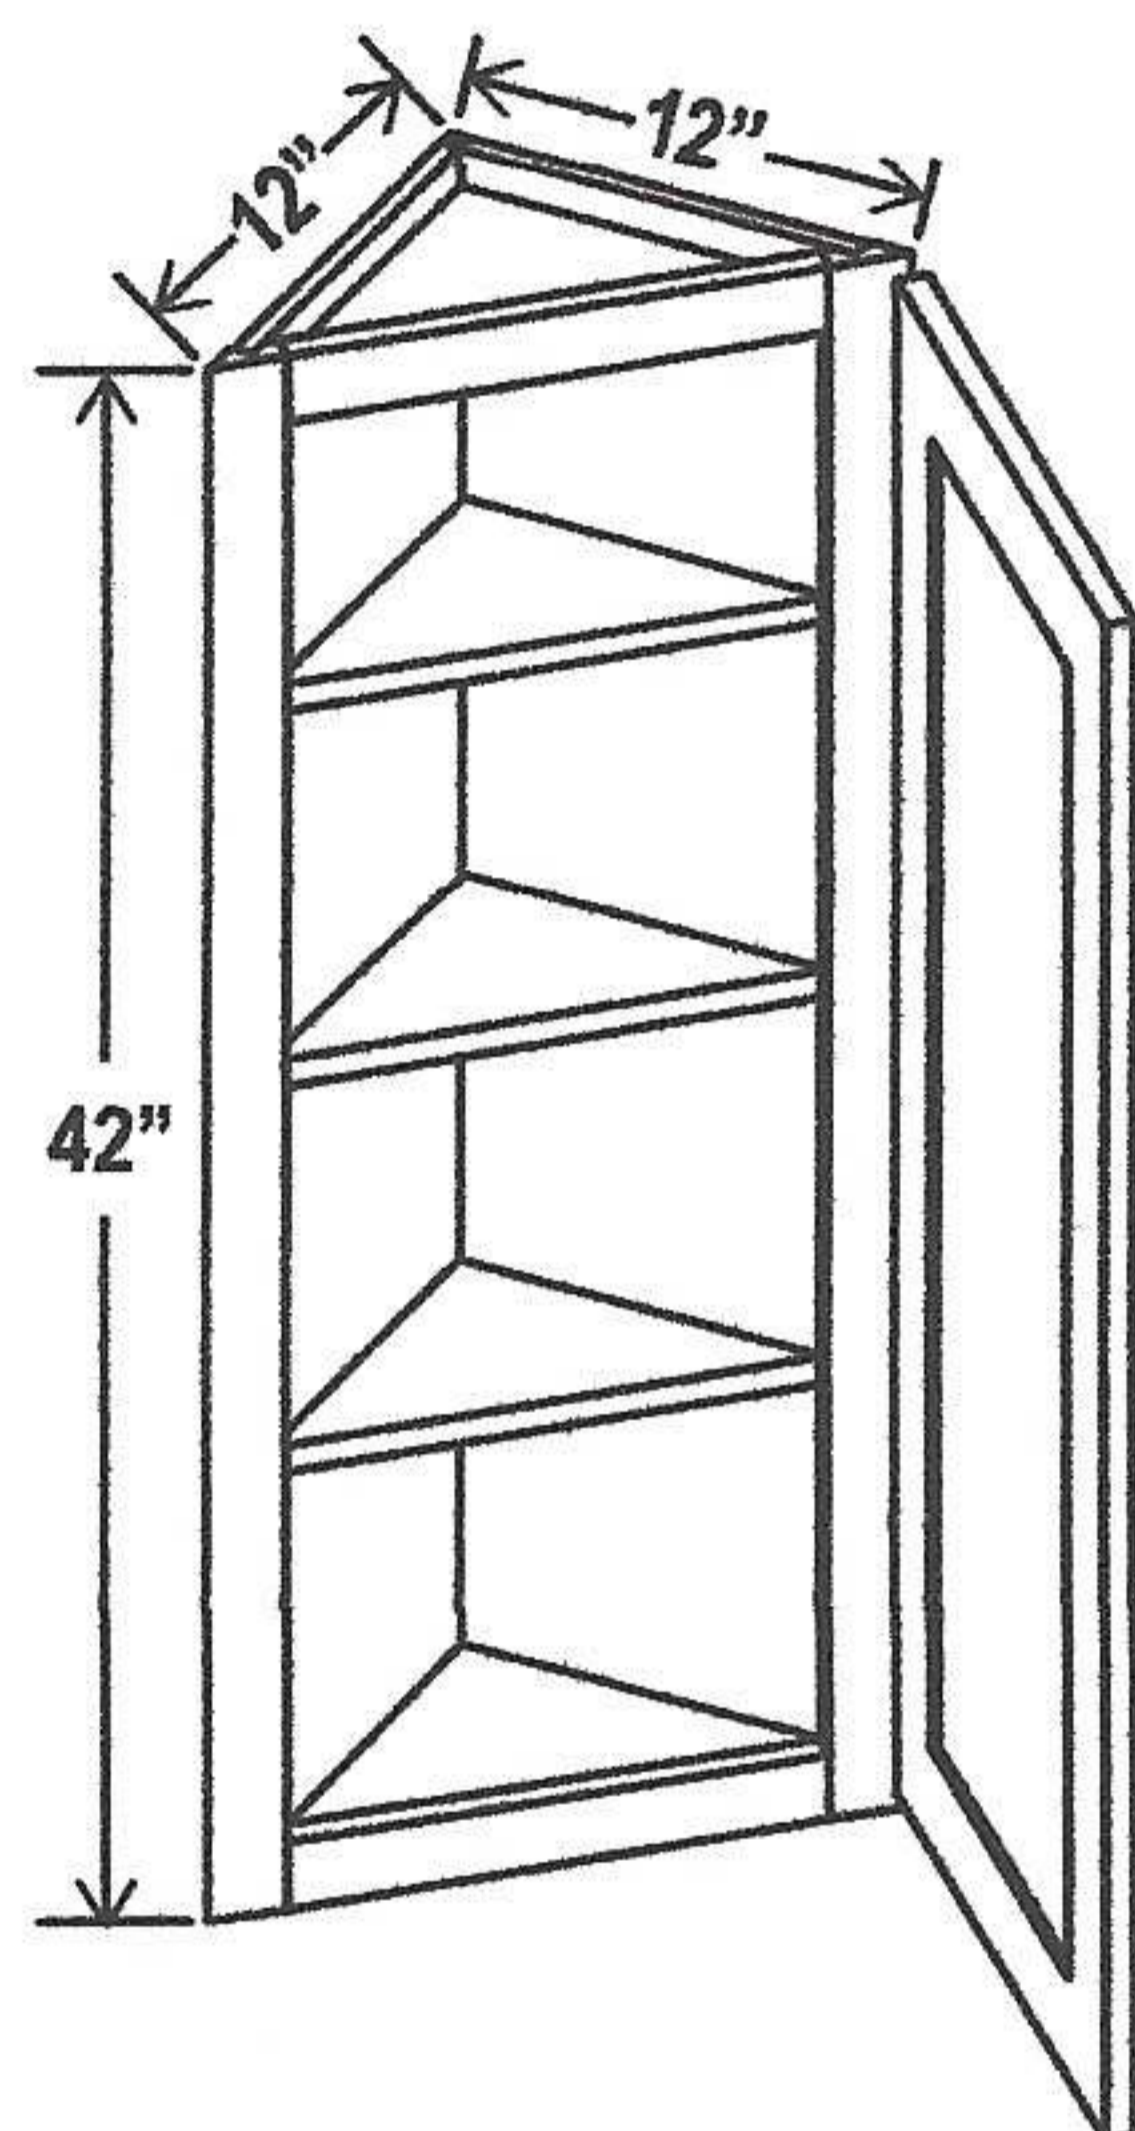

Three adjustable shelves

Angle Wall Cabinet

Item Code		W	H	D
AW1242	Cabinet	12	42	12
	Door	15 3/5	41	3/4

30"W