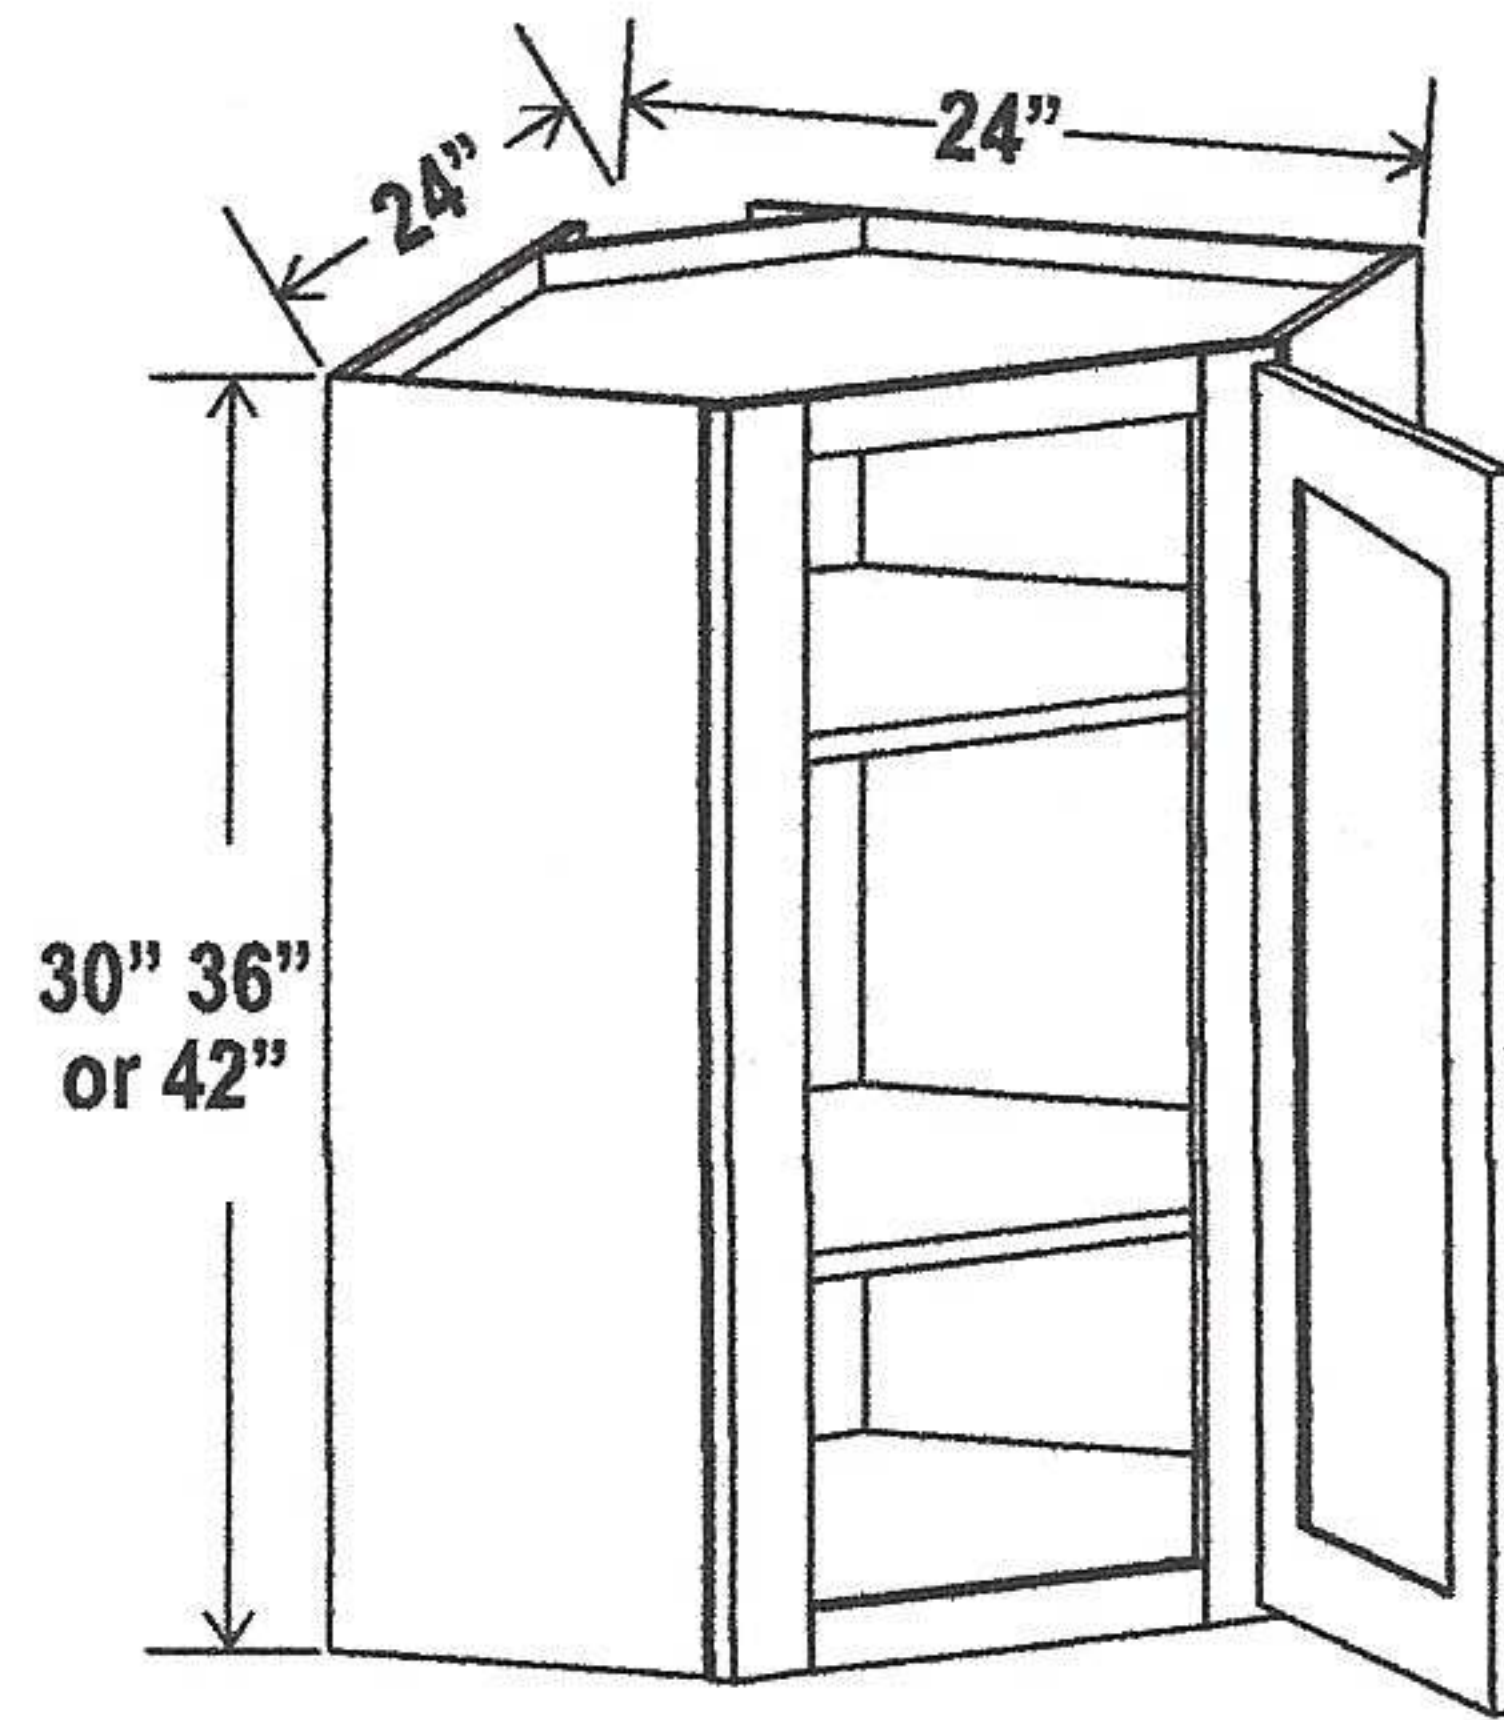

24"W

Diagonal Corner Wall Single Door

Item Code		W	H	D
DCW2430	Cabinet	24	30	12
	Door	15 1/4	29	3/4
DCW2436	Cabinet	24	36	12
	Door	15 1/4	35	3/4
DCW2442	Cabinet	24	42	12
	Door	15 1/4	41	3/4

Two adjustable shelves