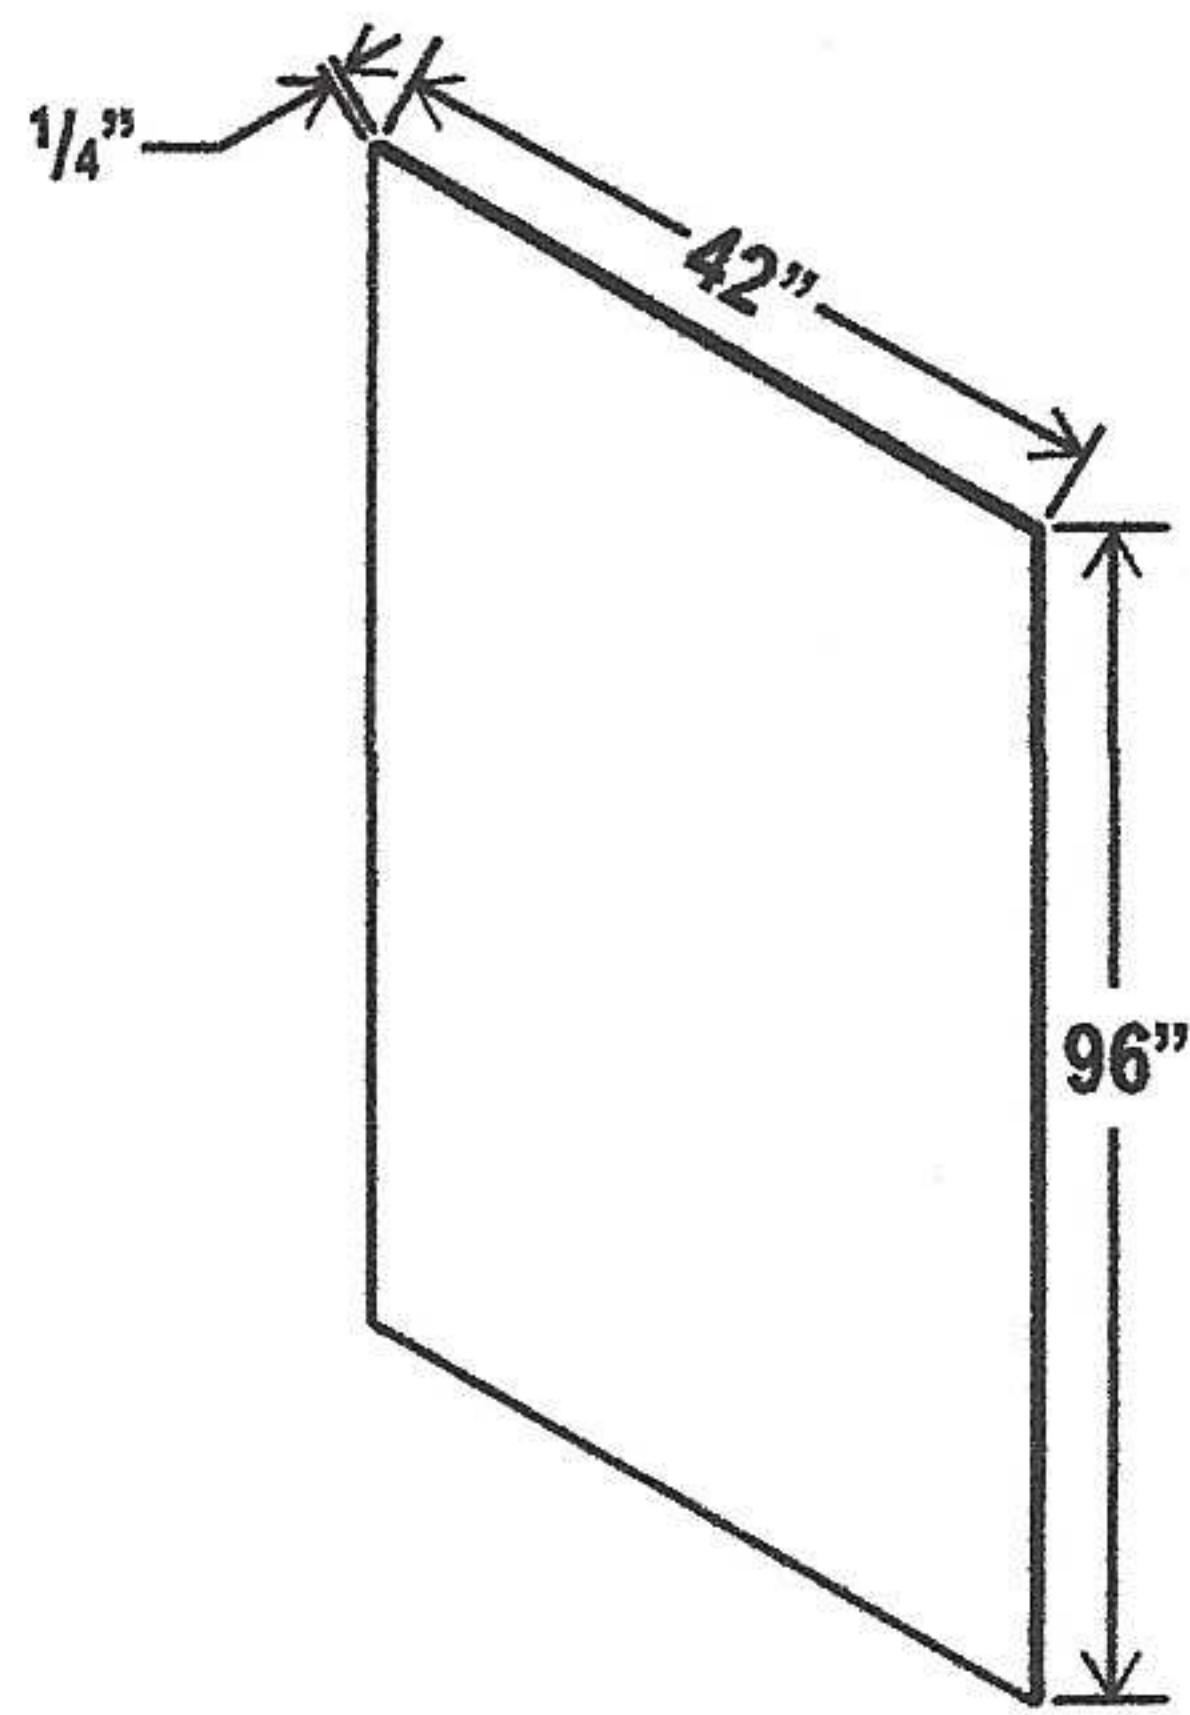

Finish Plywood Panel

Item Code	L
FPV4296	96