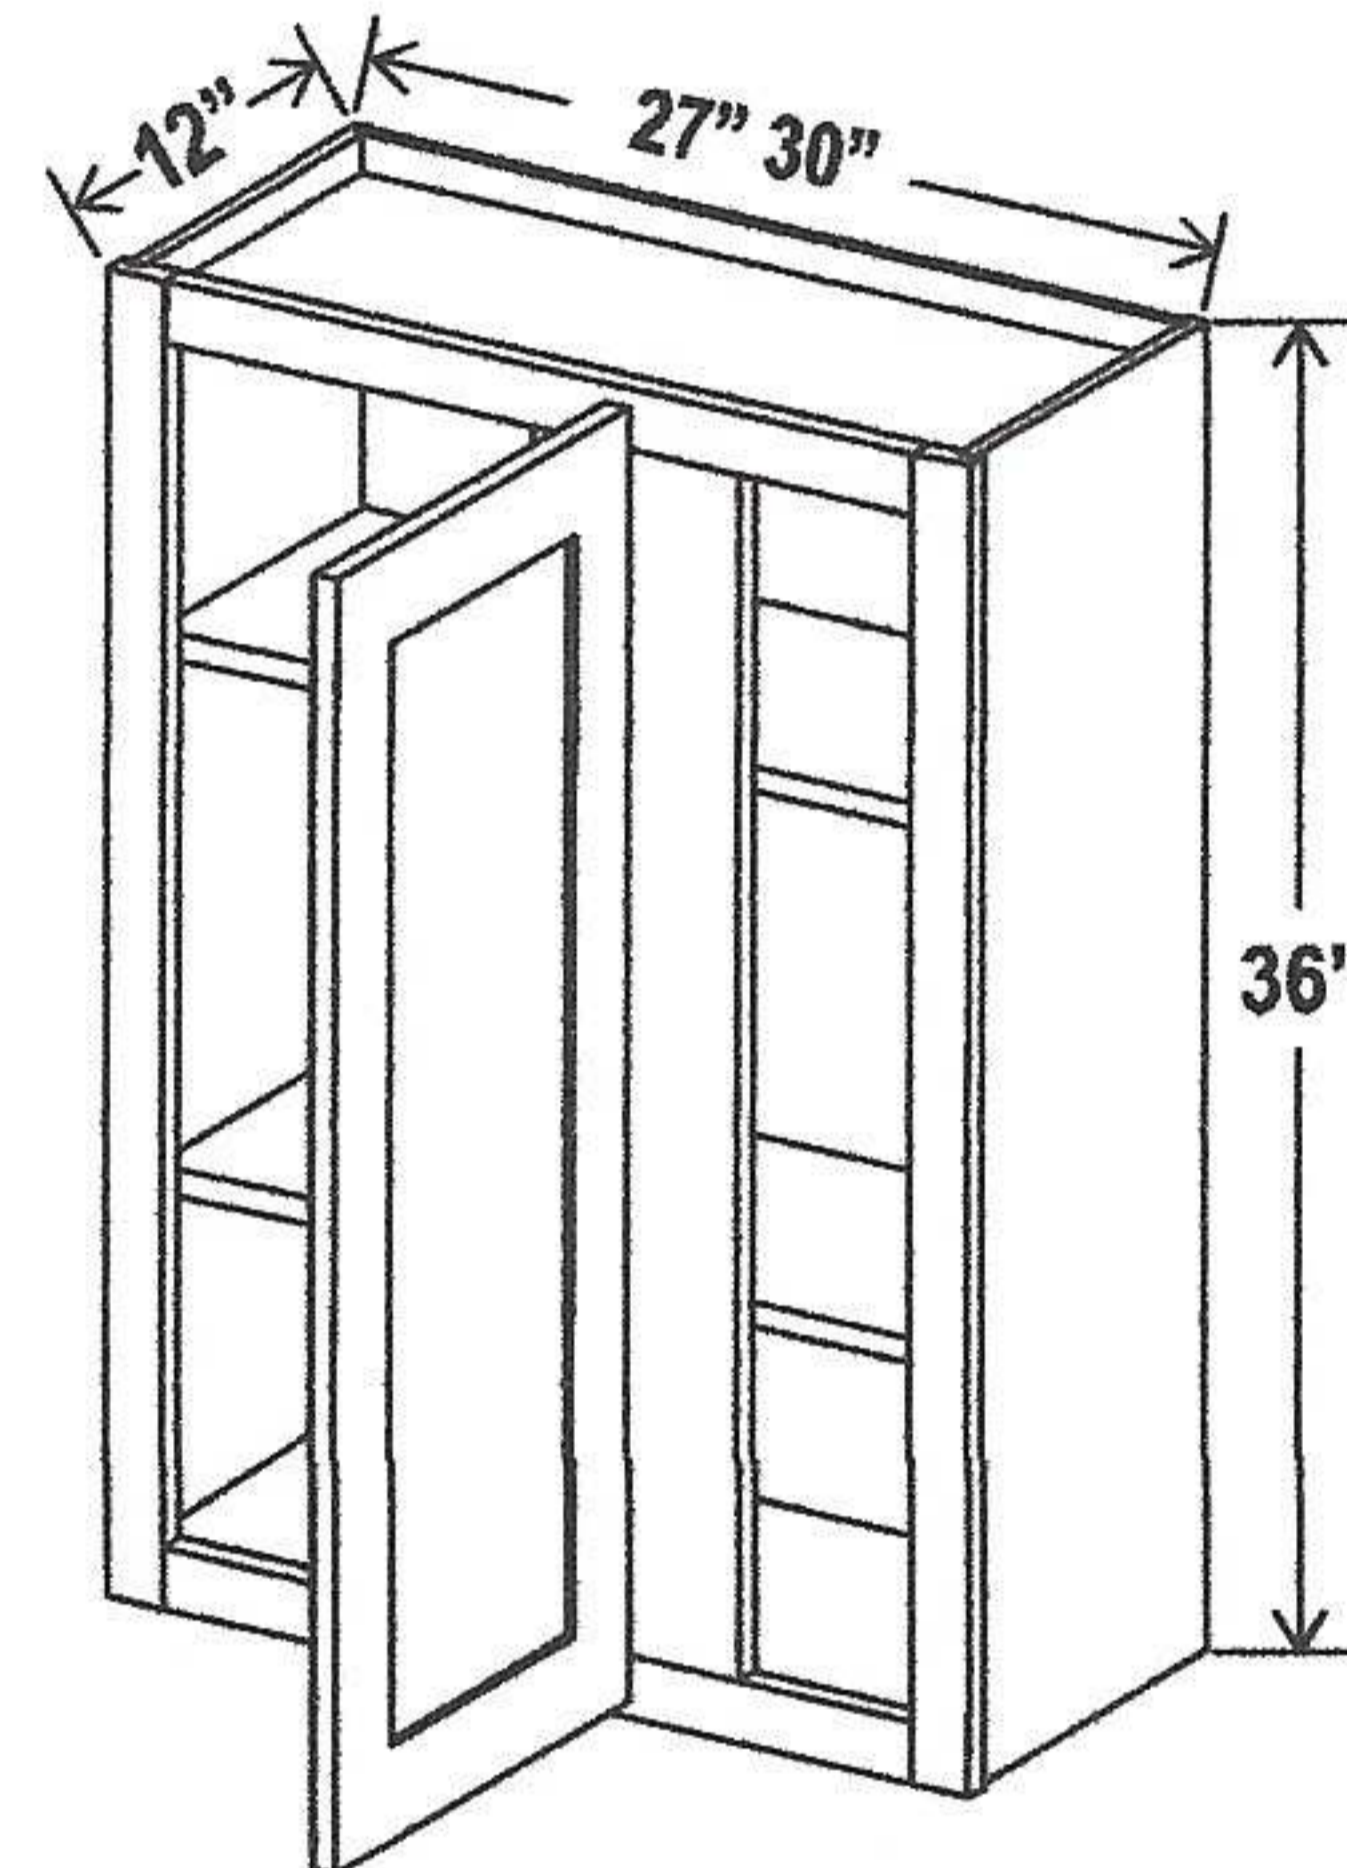

Can be pulled to exact fit

Wall Blind Corner Cabinet

42"H

Item Code		W	H	D
WBC2442	Cabinet	24	42	12
	Door	9 9/16	41	3/4
WBC2742	Cabinet	27	42	12
	Door	12 9/16	41	3/4
WBC3642	Cabinet	36	42	12
	Door	21 9/16	41	3/4