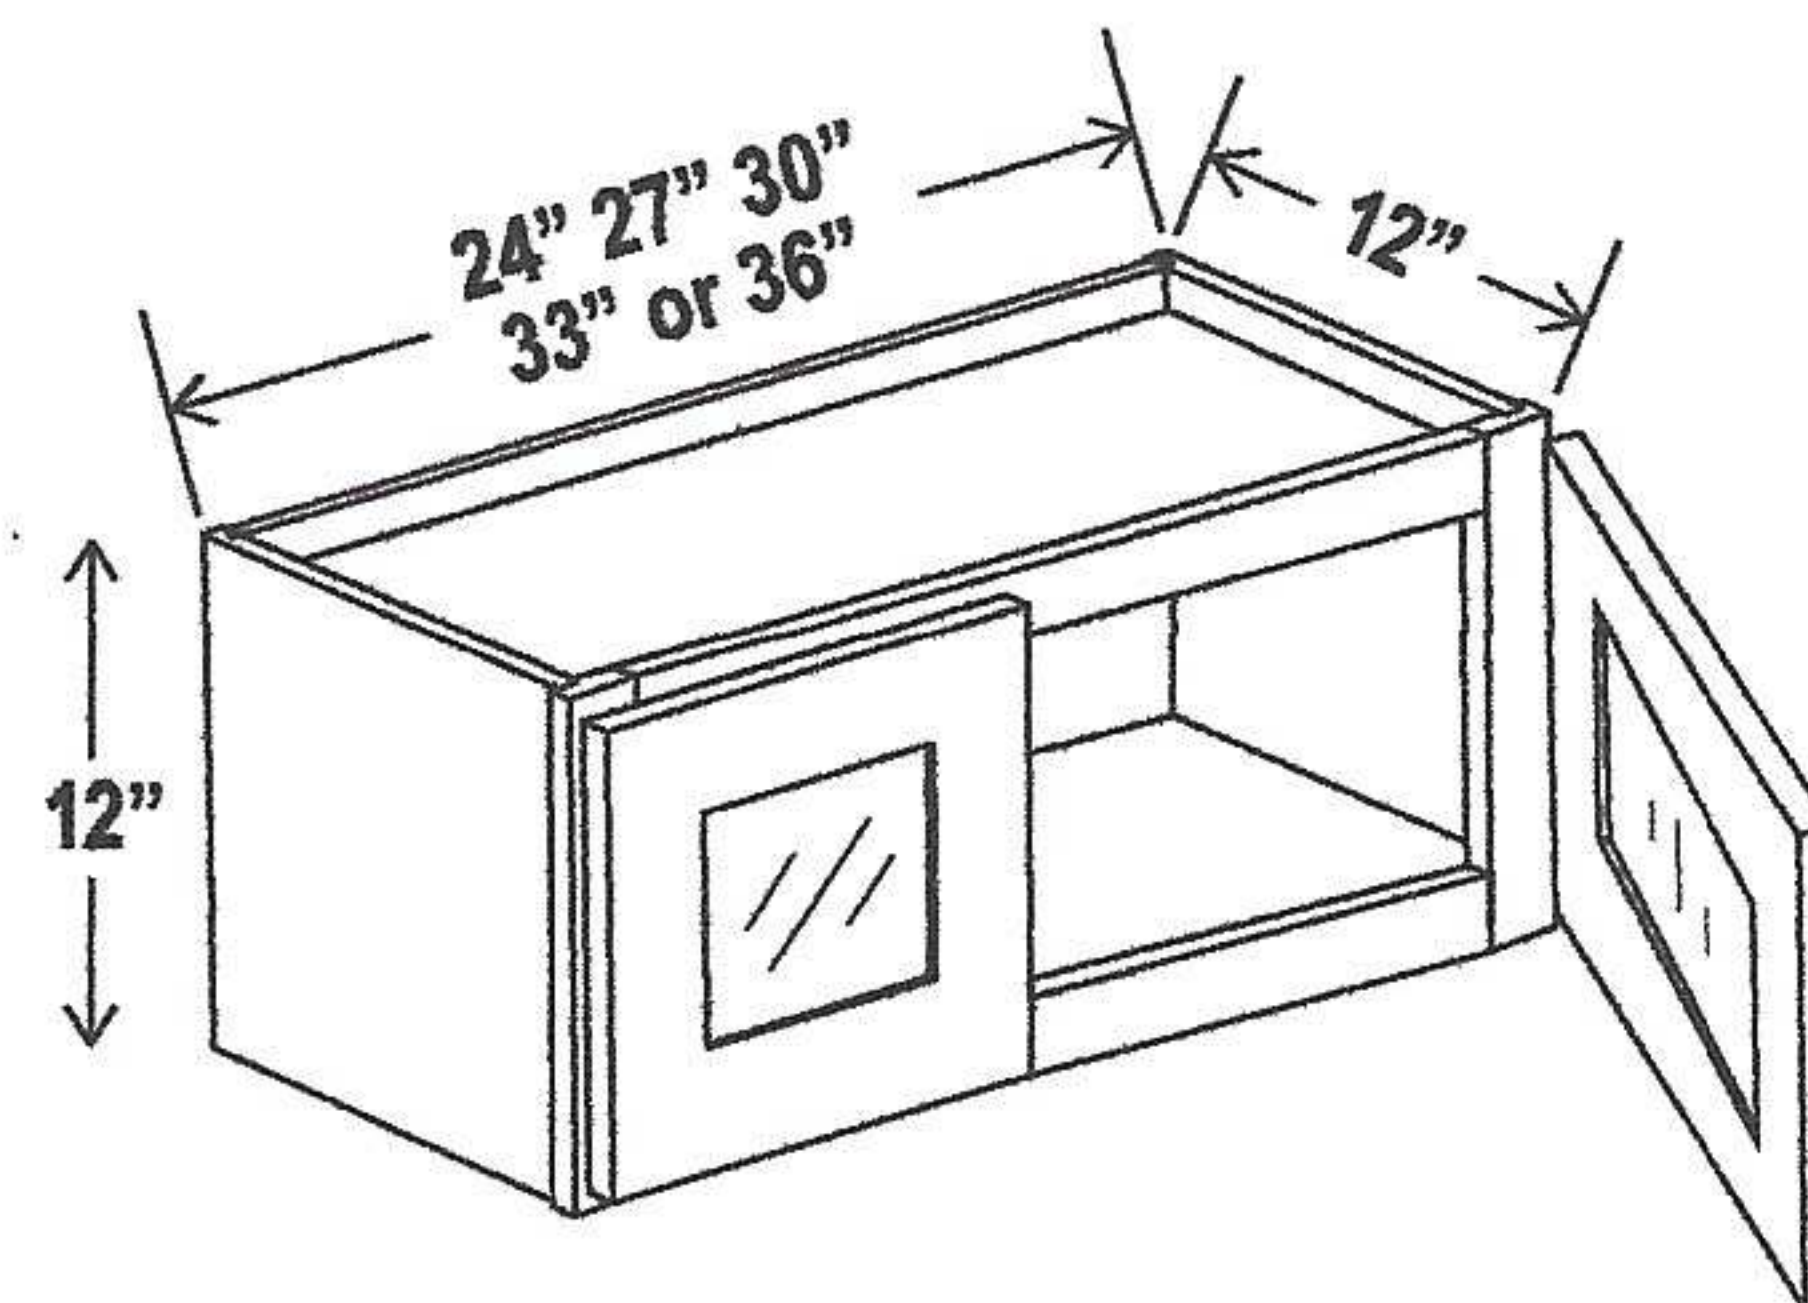

Wall Cabinet Single Glass Door

12"H

Item Code		W	H	D
W1212GD	Cabinet	12	12	12
	Door	11 1/2	11	3/4
W1512GD	Cabinet	15	12	12
	Door	14 1/2	11	3/4
W1812GD	Cabinet	18	12	12
	Door	17 1/2	11	3/4
W2112GD	Cabinet	21	12	12
	Door	20 1/2	11	3/4

Clear glass included
Color Matched Interior

Wall Cabinet Double Glass Doors

12"H

Item Code		W	H	D
W2412GD	Cabinet	24	12	12
	Door	11 3/4	11	3/4
W2712GD	Cabinet	27	12	12
	Door	13 1/4	11	3/4
W3012GD	Cabinet	30	12	12
	Door	14 3/4	11	3/4
W3312GD	Cabinet	33	12	12
	Door	16 1/4	11	3/4
W3612GD	Cabinet	36	12	12
	Door	17 3/4	11	3/4

Clear glass included
Color Matched Interior

Wall Cabinet Double Doors

12"H

Item Code		W	H	D
W3012	Cabinet	30	12	12
	Door	14 3/4	11	3/4
W3312	Cabinet	33	12	12
	Door	16 1/4	11	3/4
W3612	Cabinet	36	12	12
	Door	17 3/4	11	3/4

No shelf