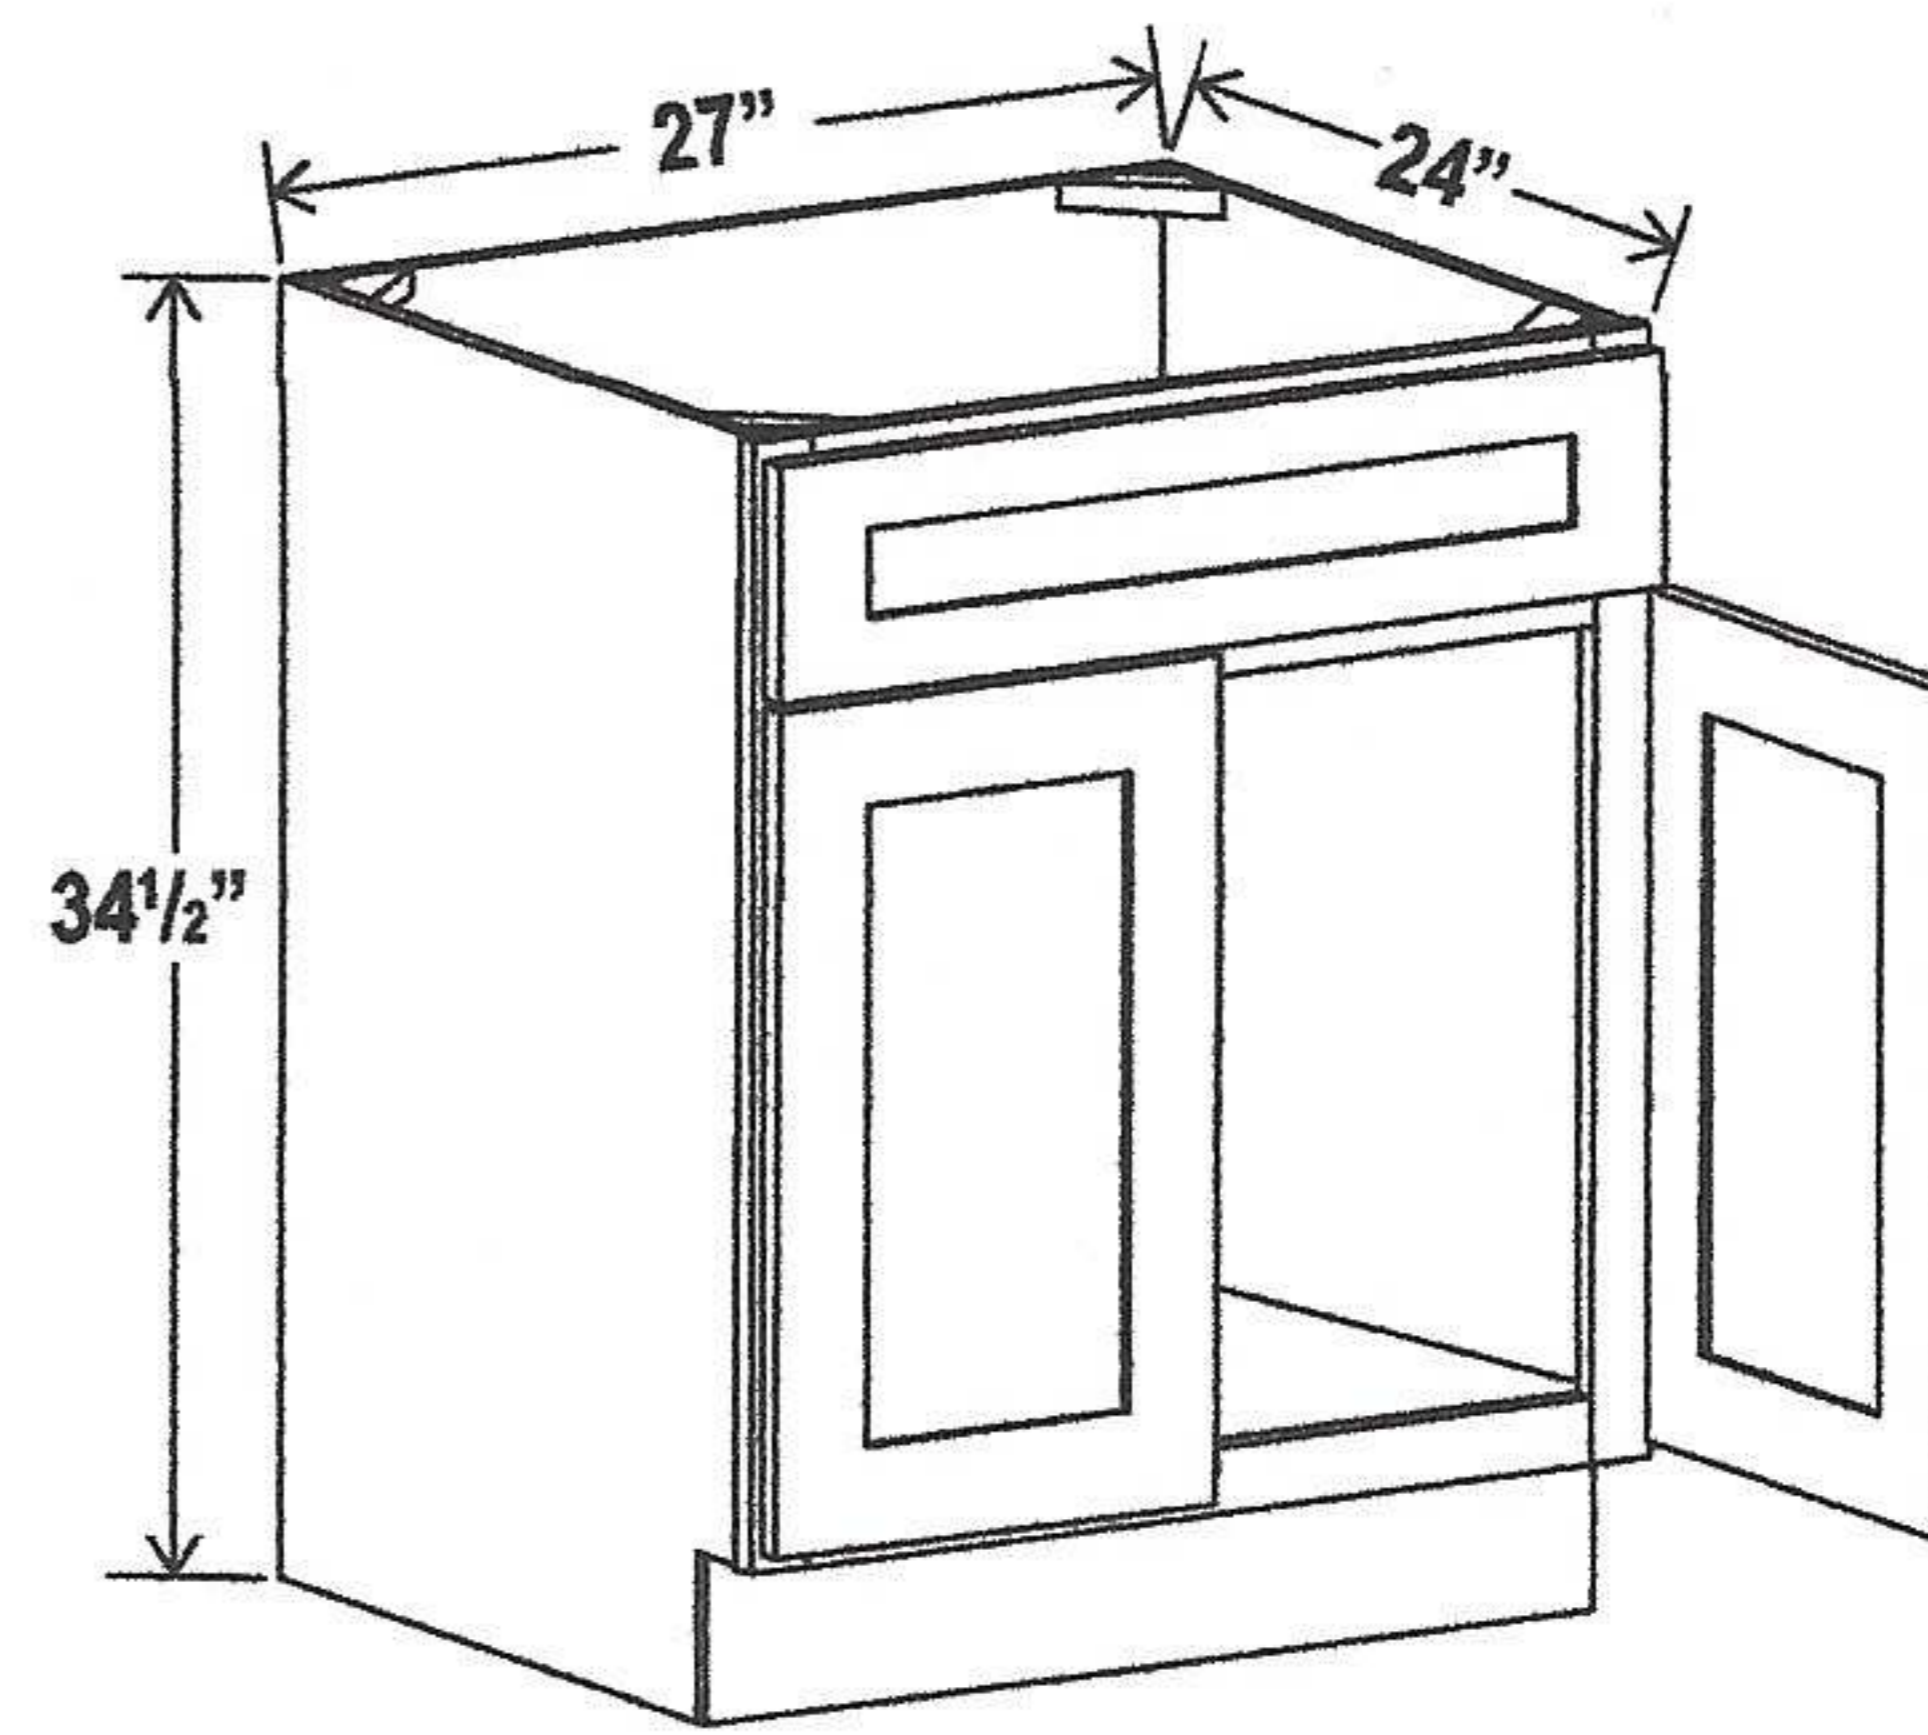

Sink Base

Item Code		W	H	D
SB27	Cabinet	27	34 1/2	24
	Door	13 1/4	22 1/2	3/4
	Drawer	26 1/2	6 1/4	3/4

One dummy drawer

Sink Base

Item Code		W	H	D
SB30	Cabinet	30	34 1/2	24
	Door	14 3/4	22 1/2	3/4
	Drawer	14 3/4	6 1/4	3/4
SB33	Cabinet	33	34 1/2	24
	Door	16 1/4	22 1/2	3/4
	Drawer	16 1/4	6 1/4	3/4
SB36	Cabinet	36	34 1/2	24
	Door	17 3/4	22 1/2	3/4
	Drawer	17 3/4	6 1/4	3/4