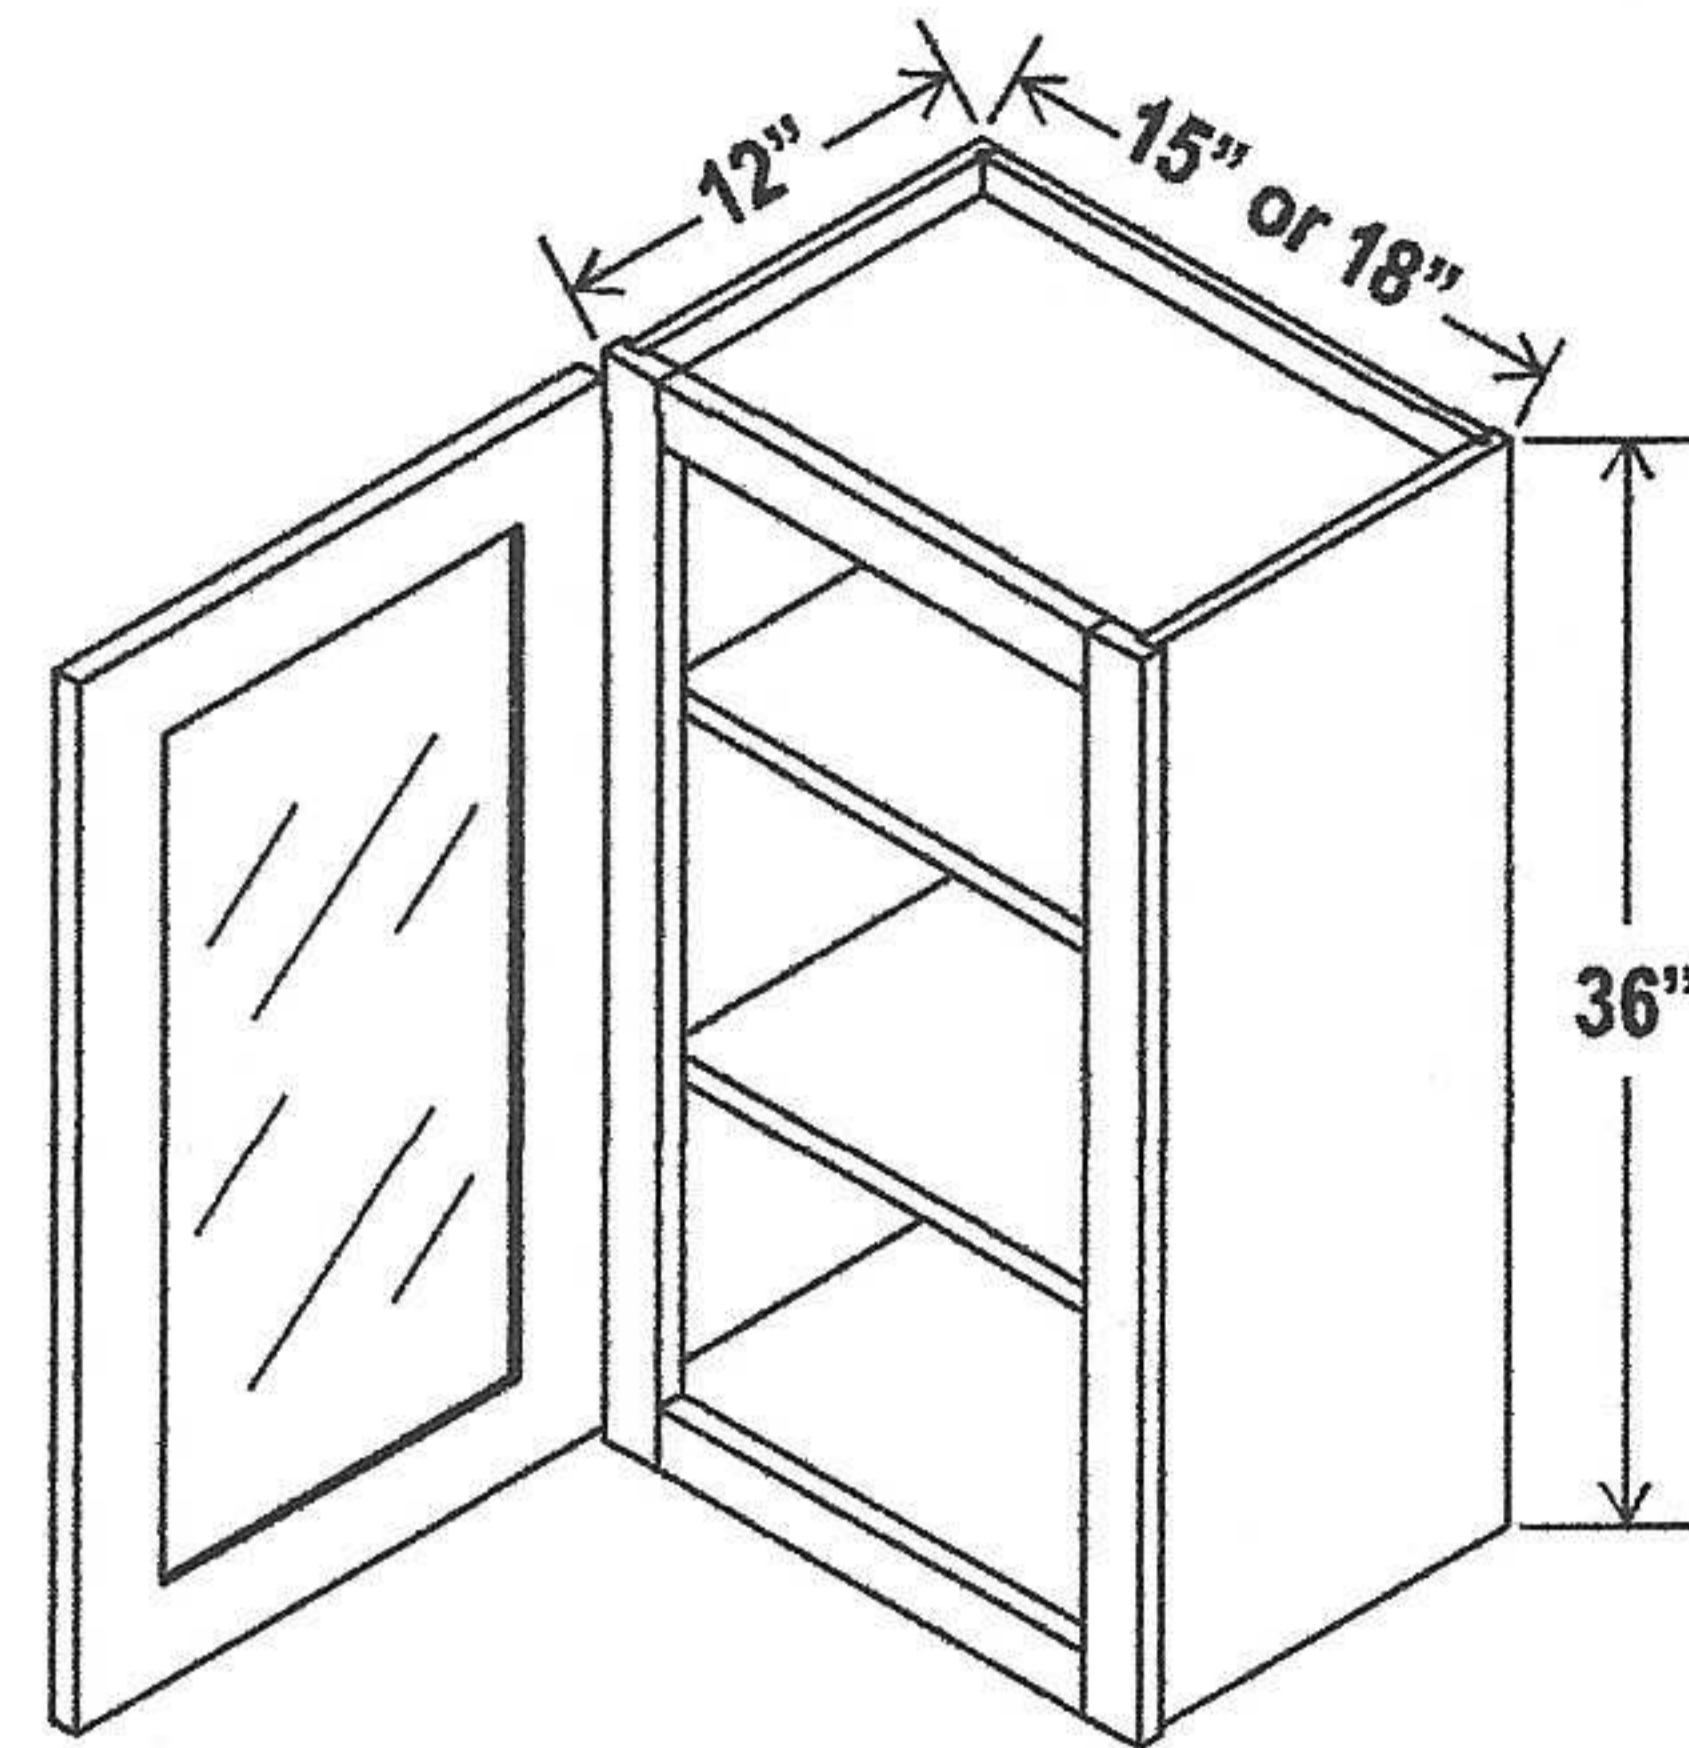

Wall Cabinet Single Glass Door

36"H

Item Code		W	H	D
W1536GD	Cabinet	15	36	12
	Door	14 1/2	35	3/4
W1836GD	Cabinet	18	36	12
	Door	17 1/2	35	3/4

Clear glass included

Wall Cabinet Double Doors

36"H

Item Code		W	H	D
W2436	Cabinet	24	36	12
	Door	11 3/4	35	3/4
W2736	Cabinet	27	36	12
	Door	13 1/4	35	3/4
W3036	Cabinet	30	36	12
	Door	14 3/4	35	3/4
W3336	Cabinet	33	36	12
	Door	16 1/4	35	3/4
W3636	Cabinet	36	36	12
	Door	17 3/4	35	3/4