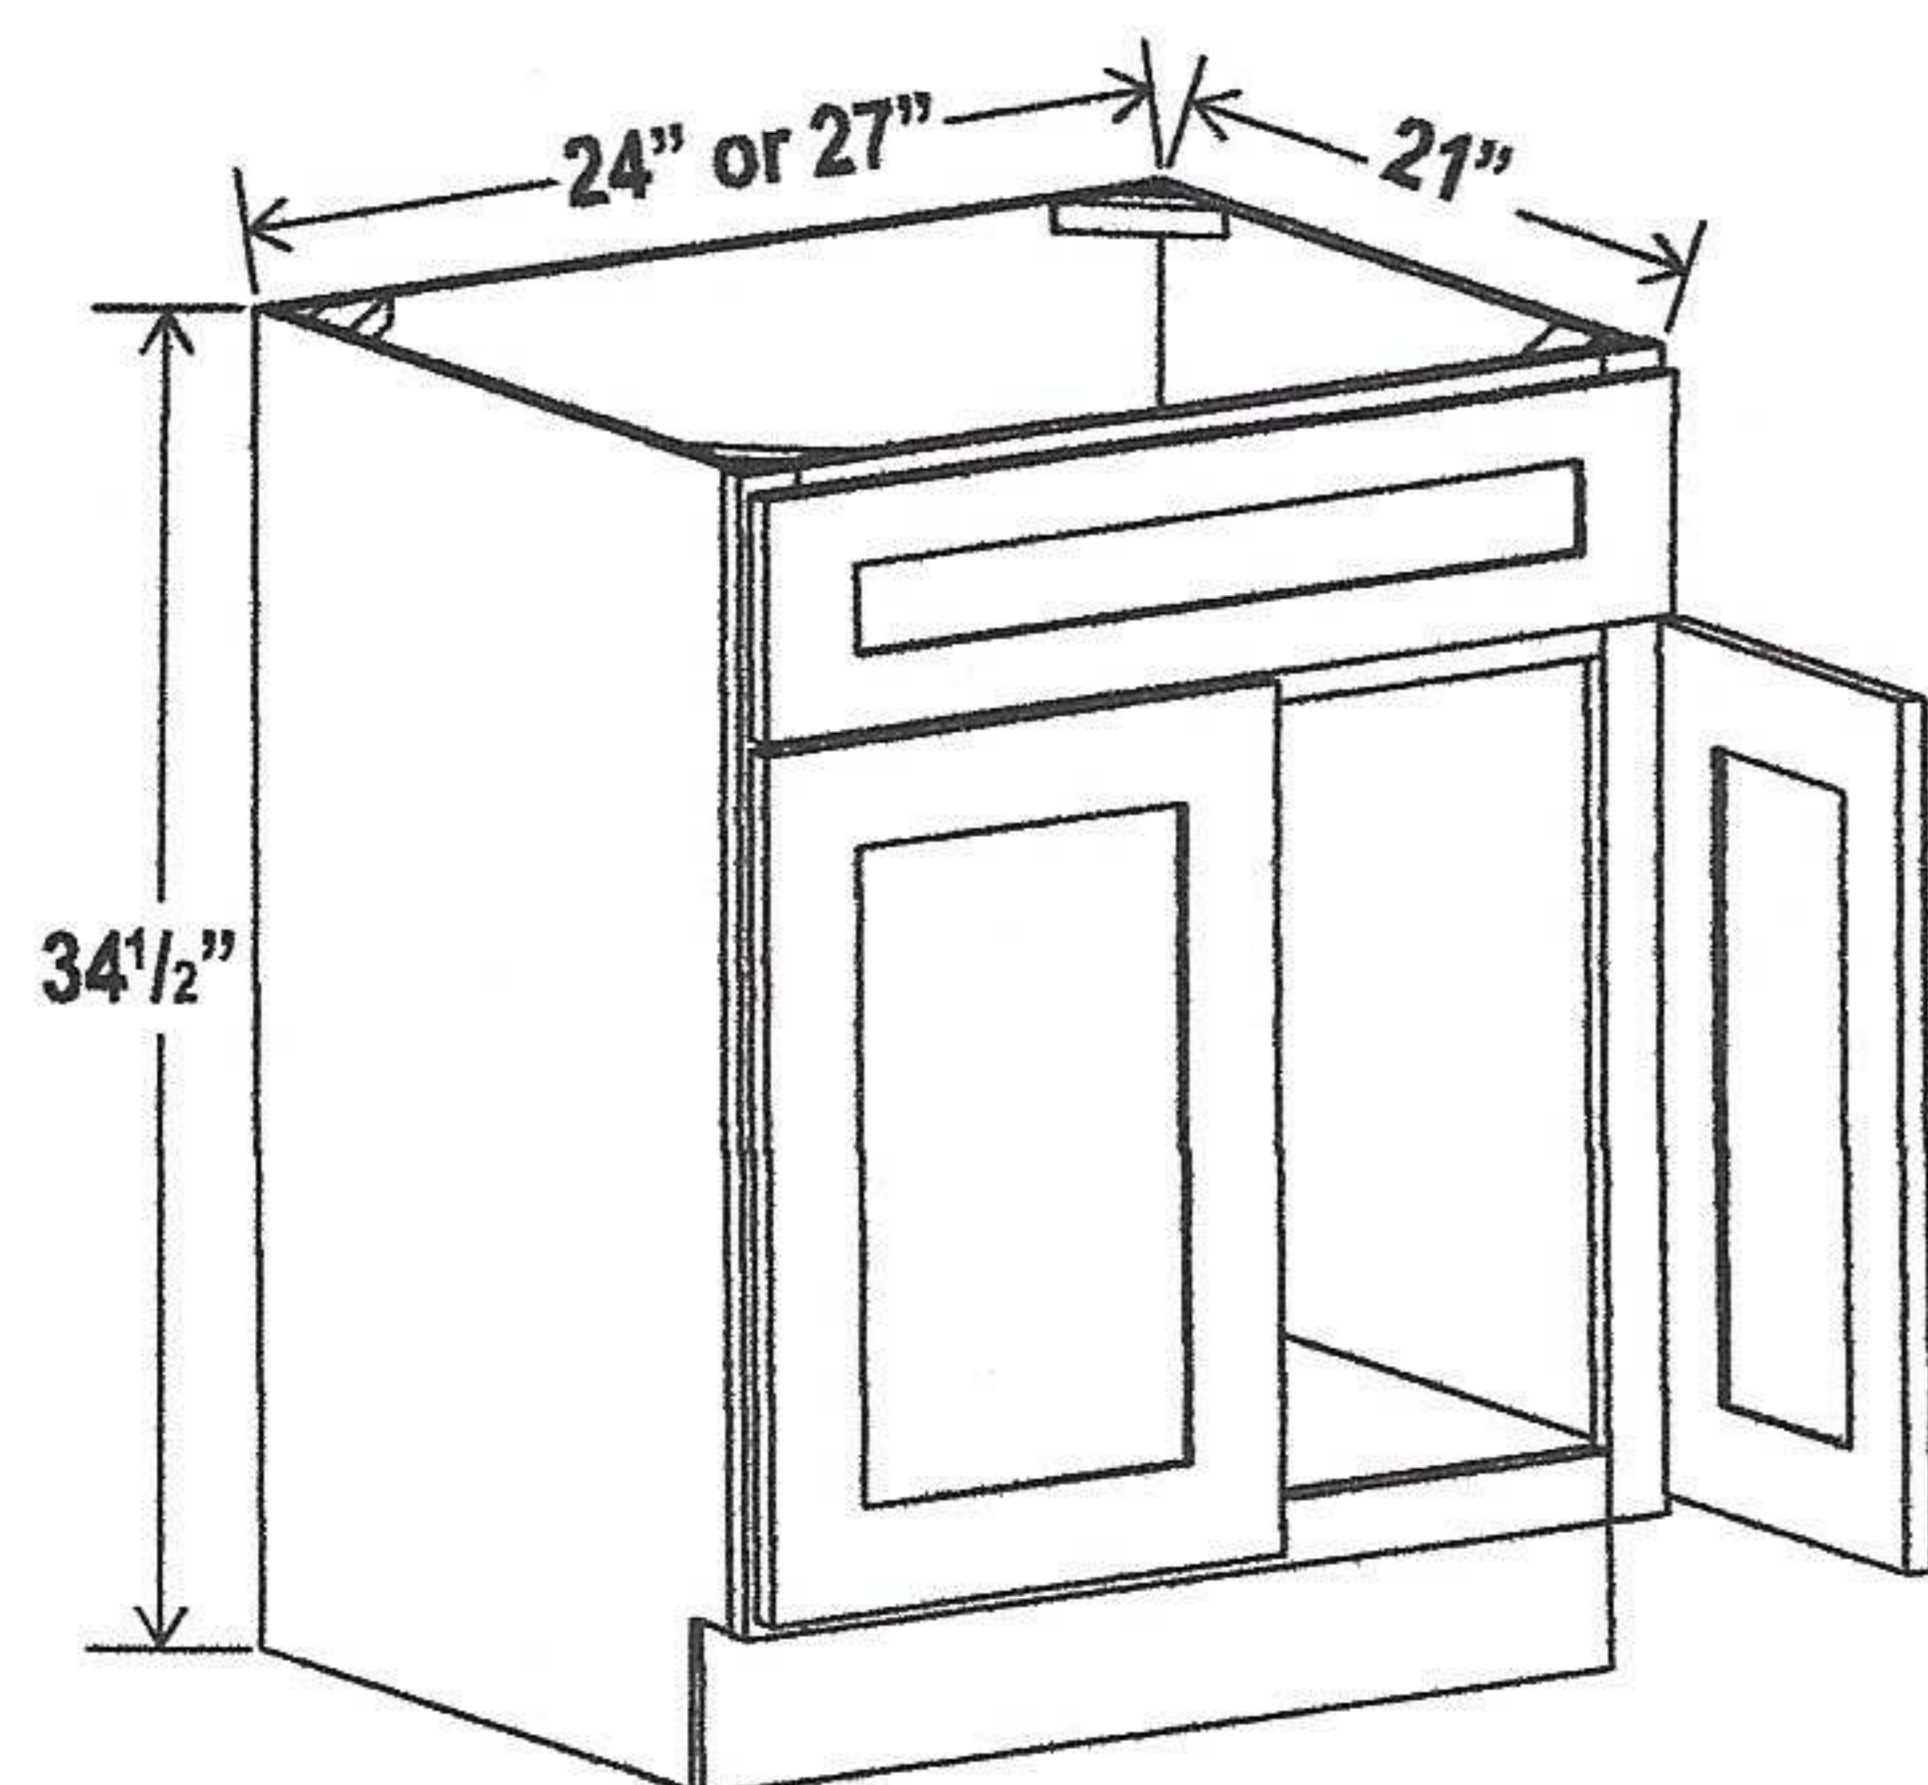

Vanity Sink Base

Item Code		W	H	D
VS24	Cabinet	24	34 1/2	21
	Door	11 3/4	22 1/2	3/4
	Drawer	23 1/4	6 1/4	3/4
VS27	Cabinet	27	34 1/2	21
	Door	13 1/4	22 1/3	3/4
	Drawer	26 1/2	6 1/4	3/4

One dummy drawer