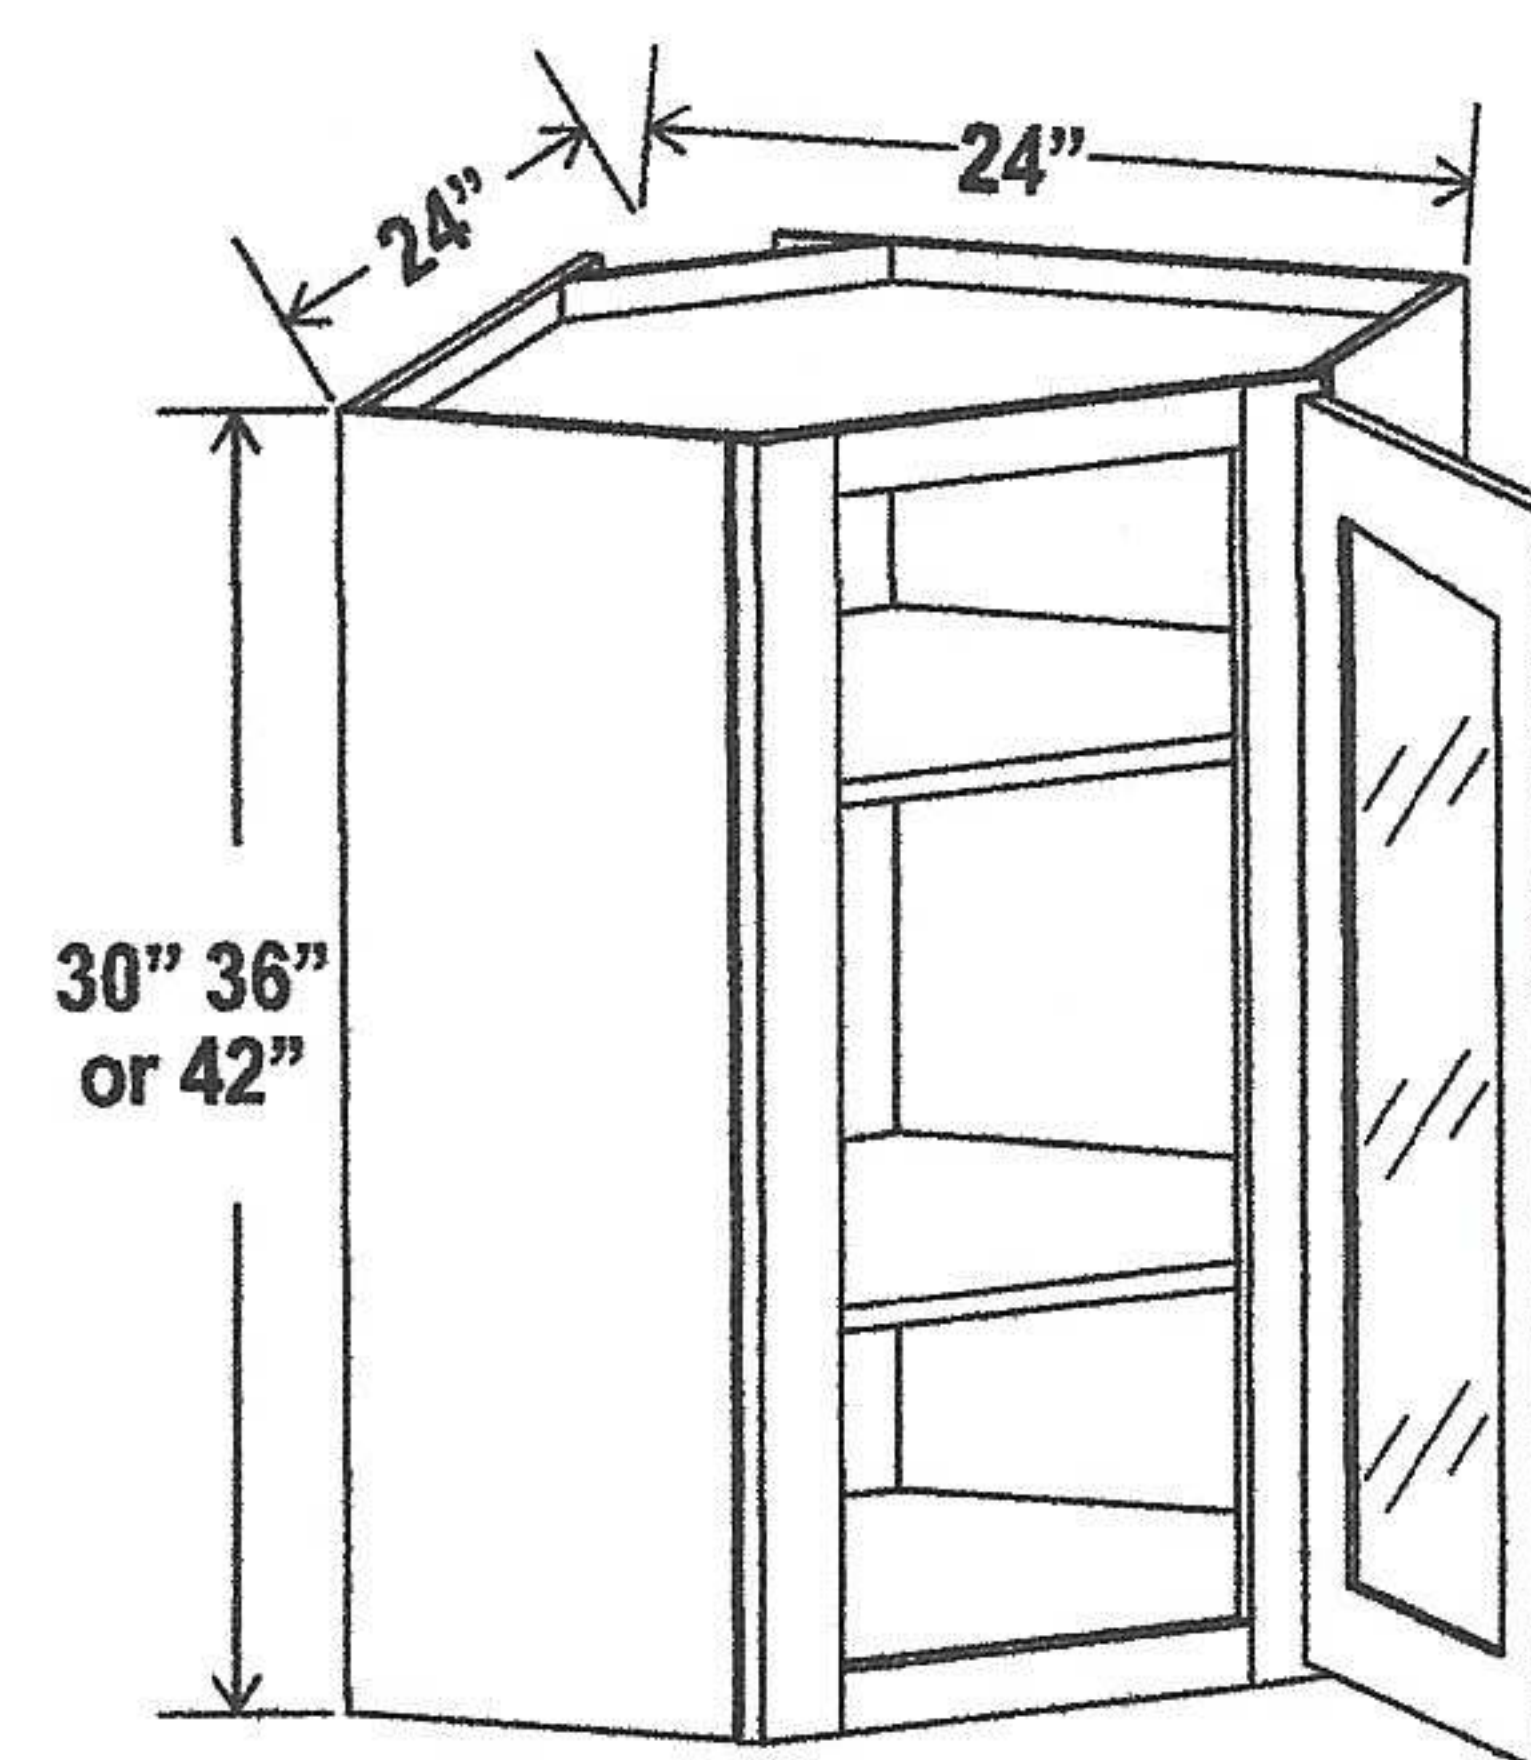

Clear glass included