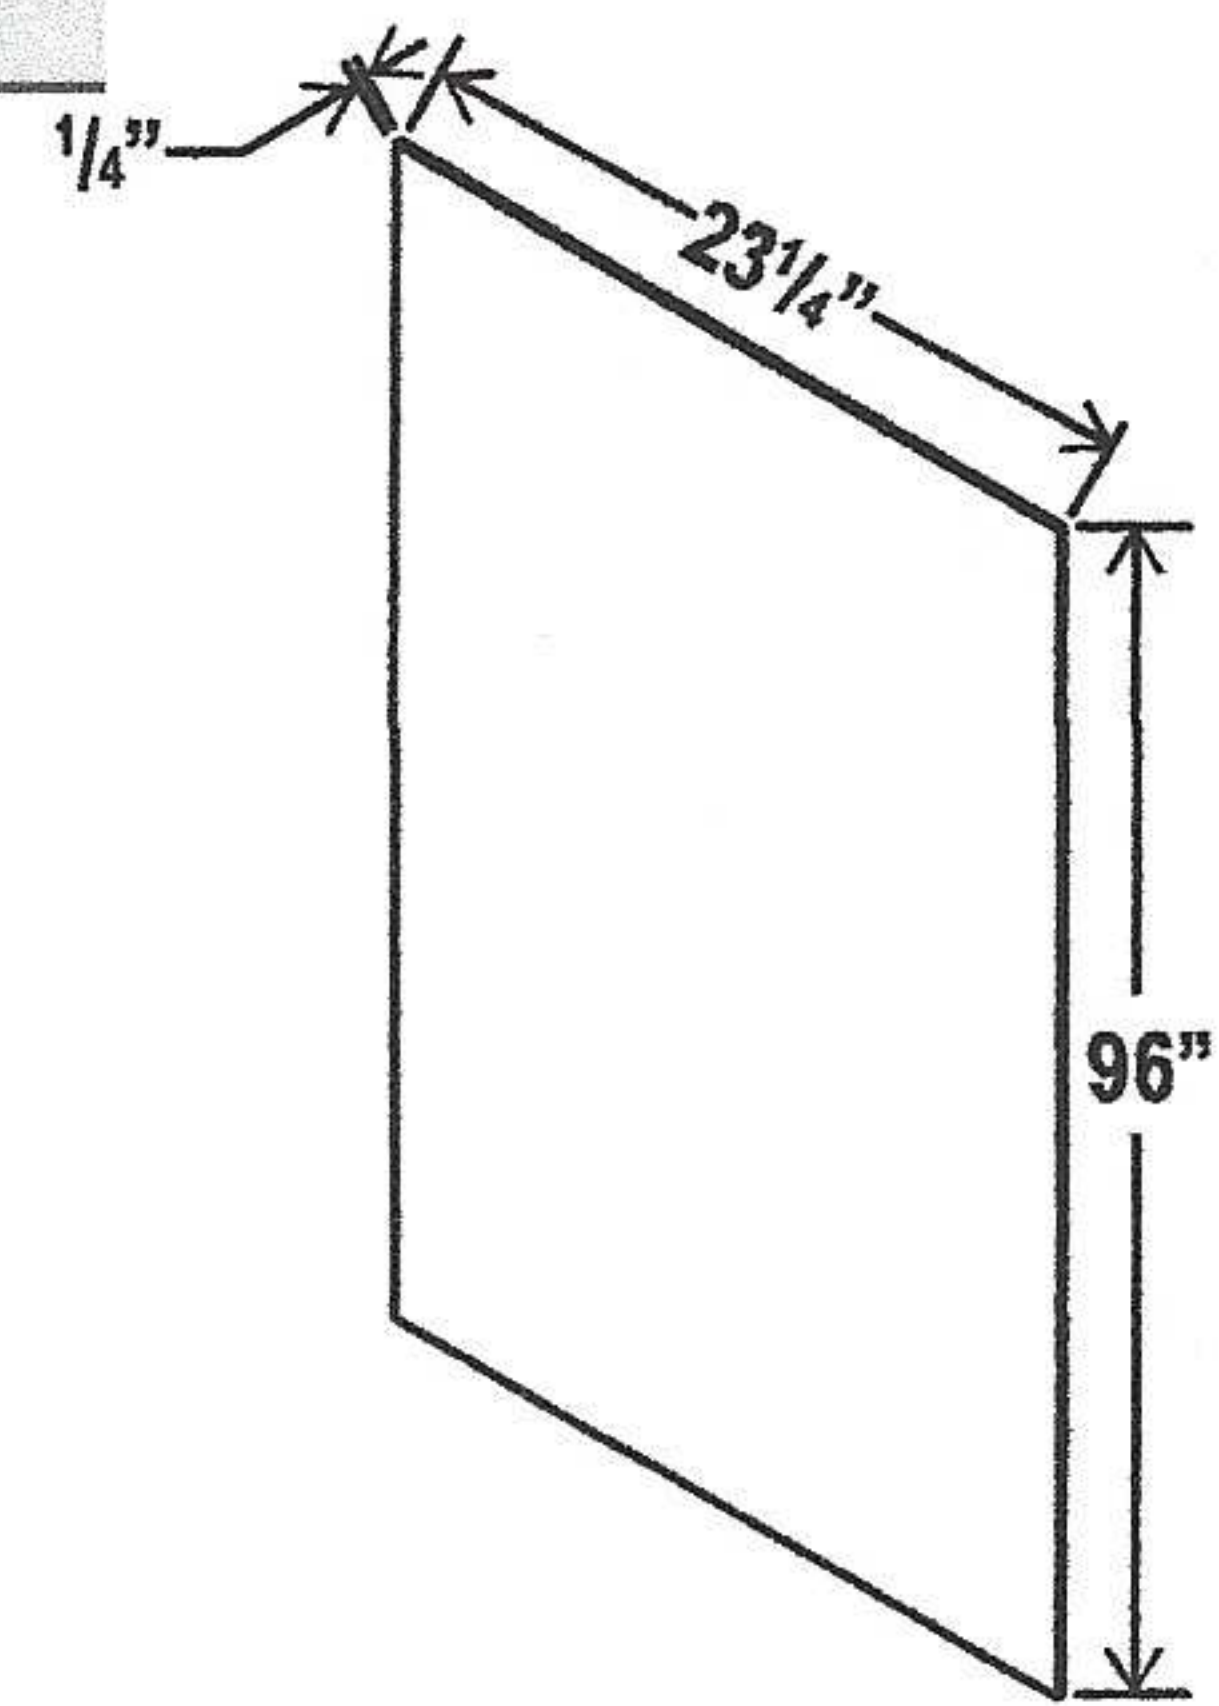

Tall Skin Veneer Panel

Item Code	L
USV2496	96