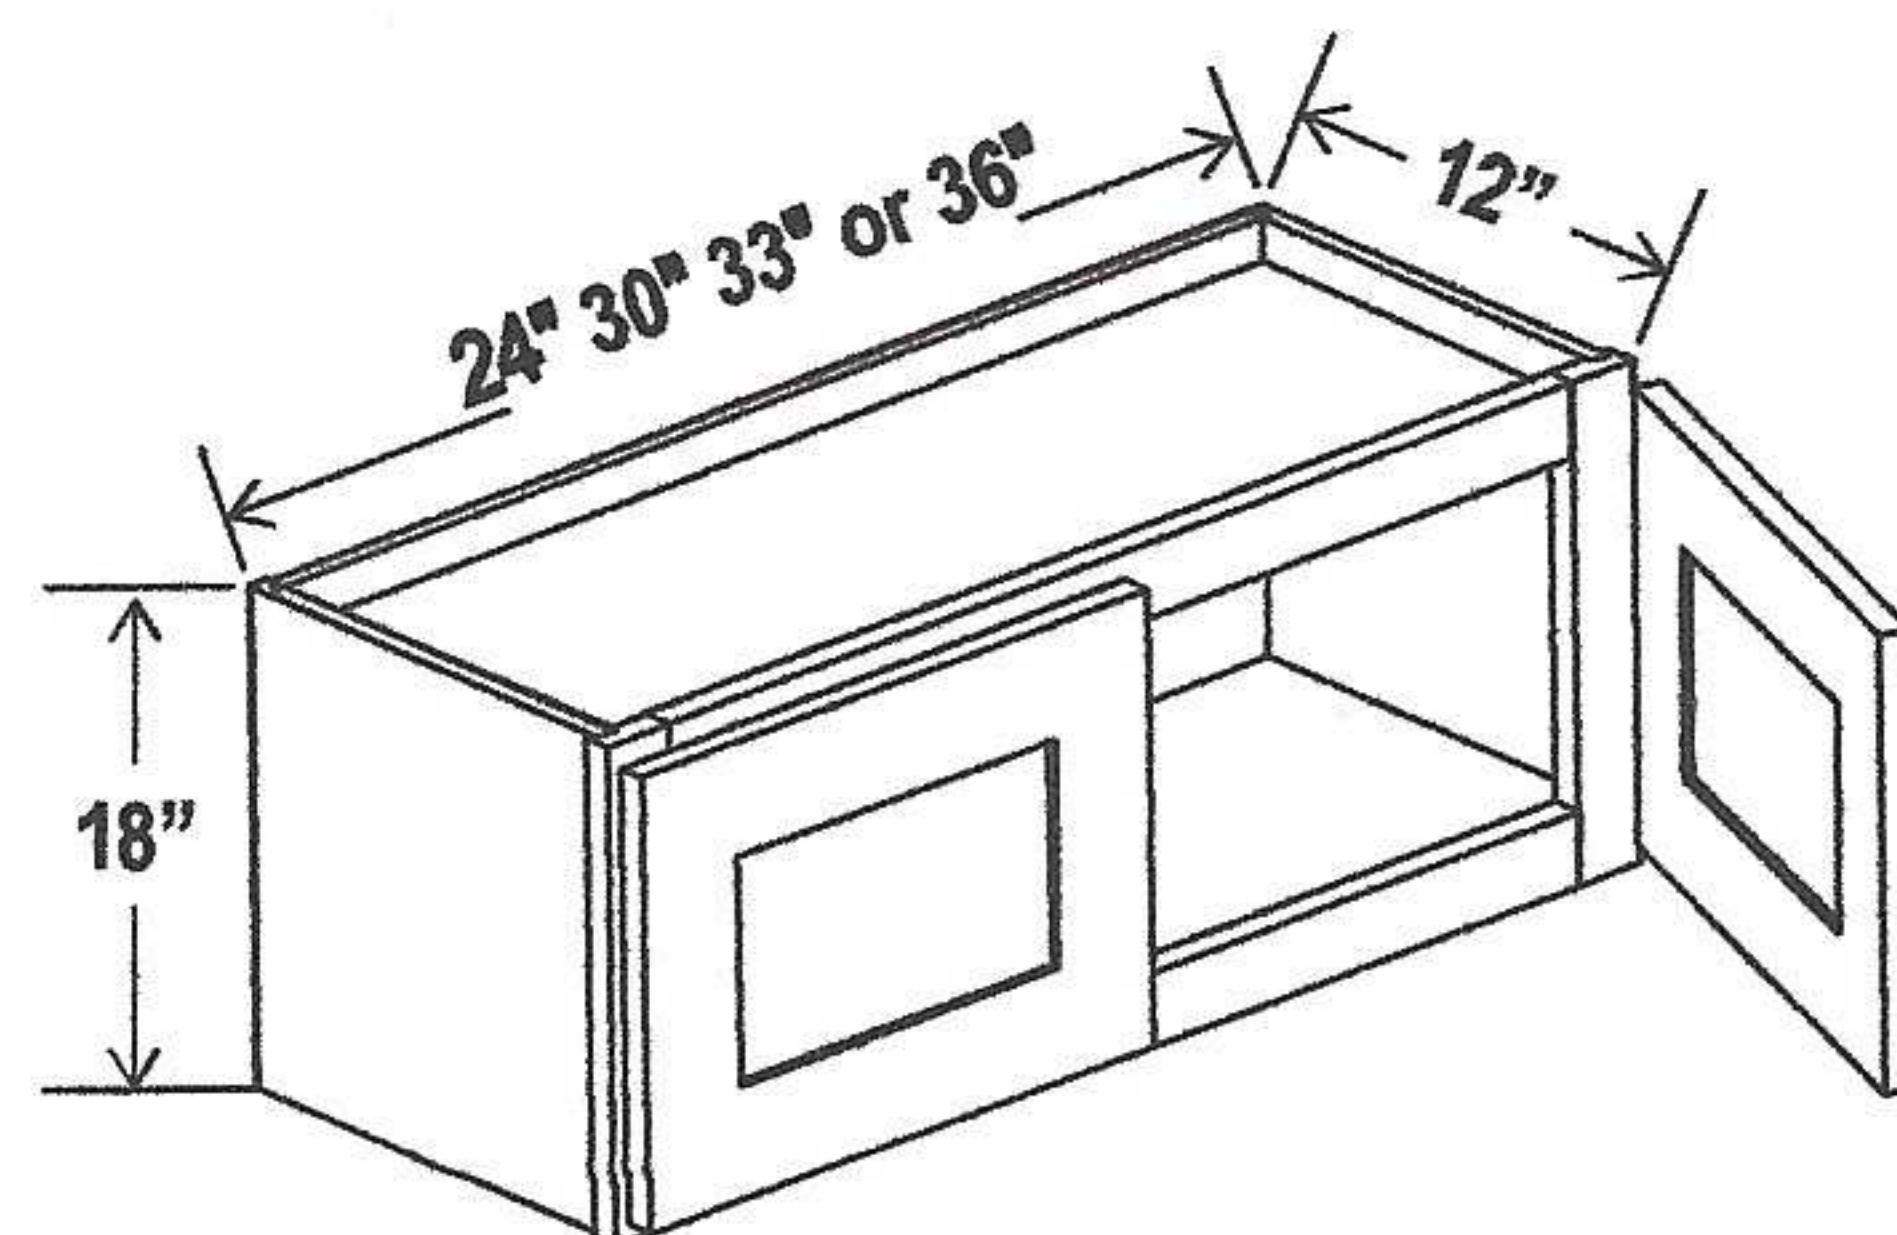

No shelf

18"H

Wall Cabinet Double Glass Doors

| Item Code |         | W      | H  | D   |
|-----------|---------|--------|----|-----|
| W3018GD   | Cabinet | 30     | 18 | 12  |
|           | Door    | 14 3/4 | 17 | 3/4 |