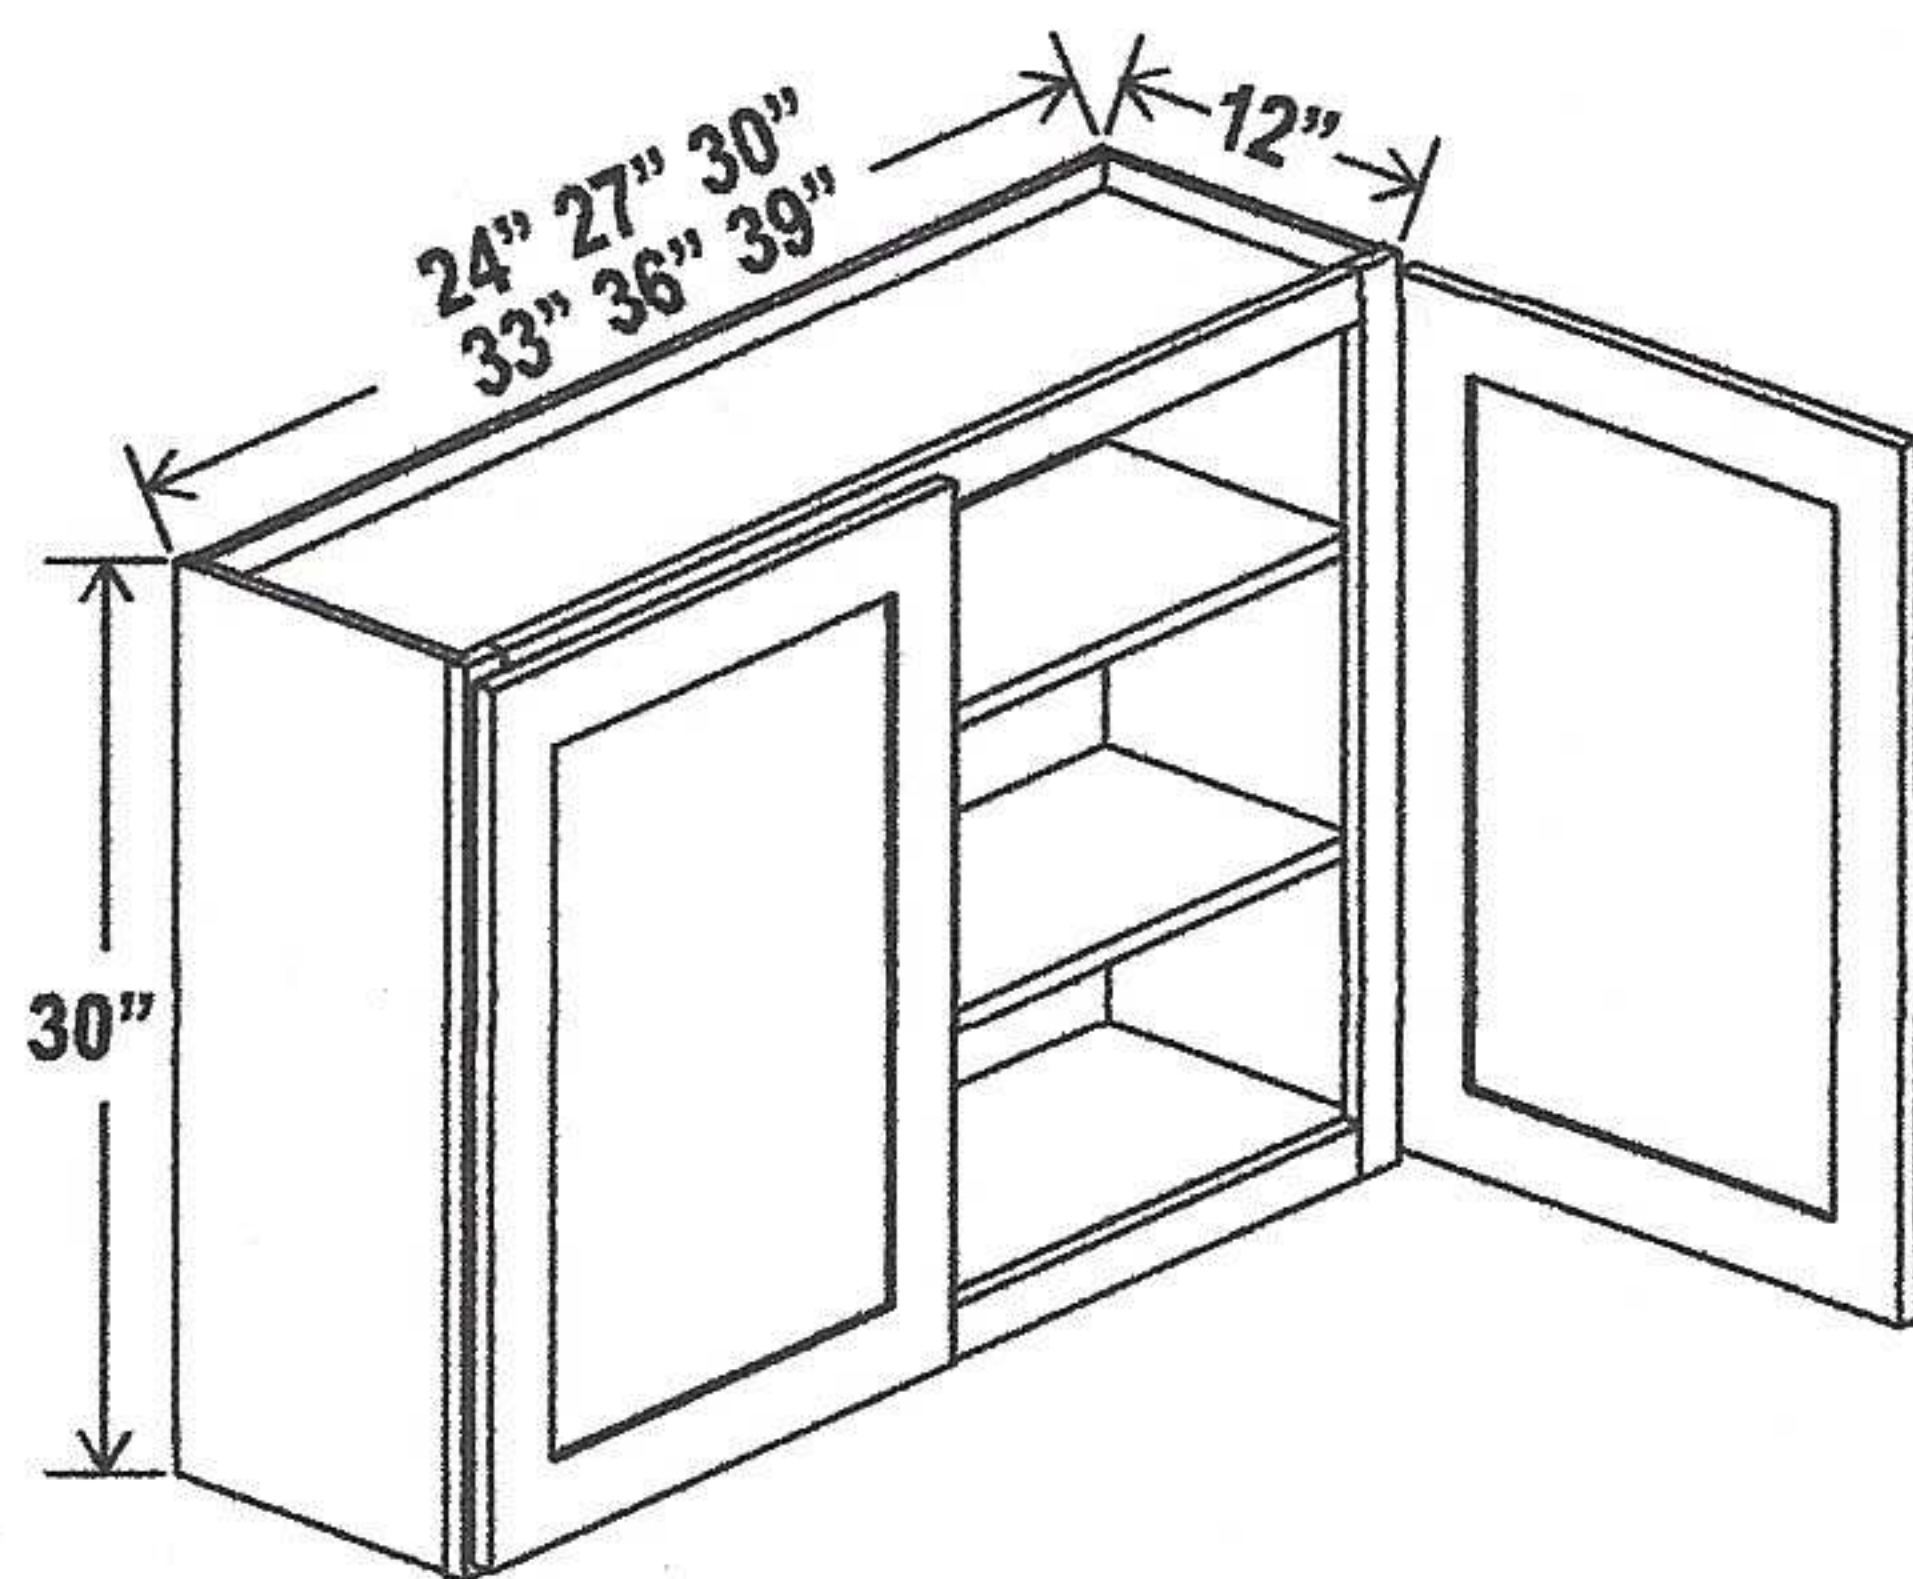

30"H

Wall Cabinet Double Doors

Item Code		W	H	D
W2430	Cabinet	24	30	12
	Door	11 3/4	29	3/4
W2730	Cabinet	27	30	12
	Door	13 1/4	29	3/4
W3030	Cabinet	30	30	12
	Door	14 3/4	29	3/4
W3330	Cabinet	33	30	12
	Door	16 1/4	29	3/4
W3630	Cabinet	36	30	12
	Door	17 3/4	29	3/4
W3930	Cabinet	39	30	12
	Door	19 1/4	29	3/4

Two adjustable shelves

30"H

Wall Cabinet Double Glass Doors

Item Code		W	H	D
W2430GD	Cabinet	24	30	12
	Door	11 3/4	29	3/4
W3030GD	Cabinet	30	30	12
	Door	14 3/4	29	3/4

Clear glass included

36"H

Wall Cabinet Single Door

Item Code		W	H	D
W0936	Cabinet	9	36	12
	Door	8 1/2	35	3/4
W1236	Cabinet	12	36	12
	Door	11 1/2	35	3/4
W1536	Cabinet	15	36	12
	Door	14 1/2	35	3/4
W1836	Cabinet	18	36	12
	Door	17 1/2	35	3/4
W2136	Cabinet	21	36	12
	Door	20 1/2	35	3/4

Two adjustable shelves