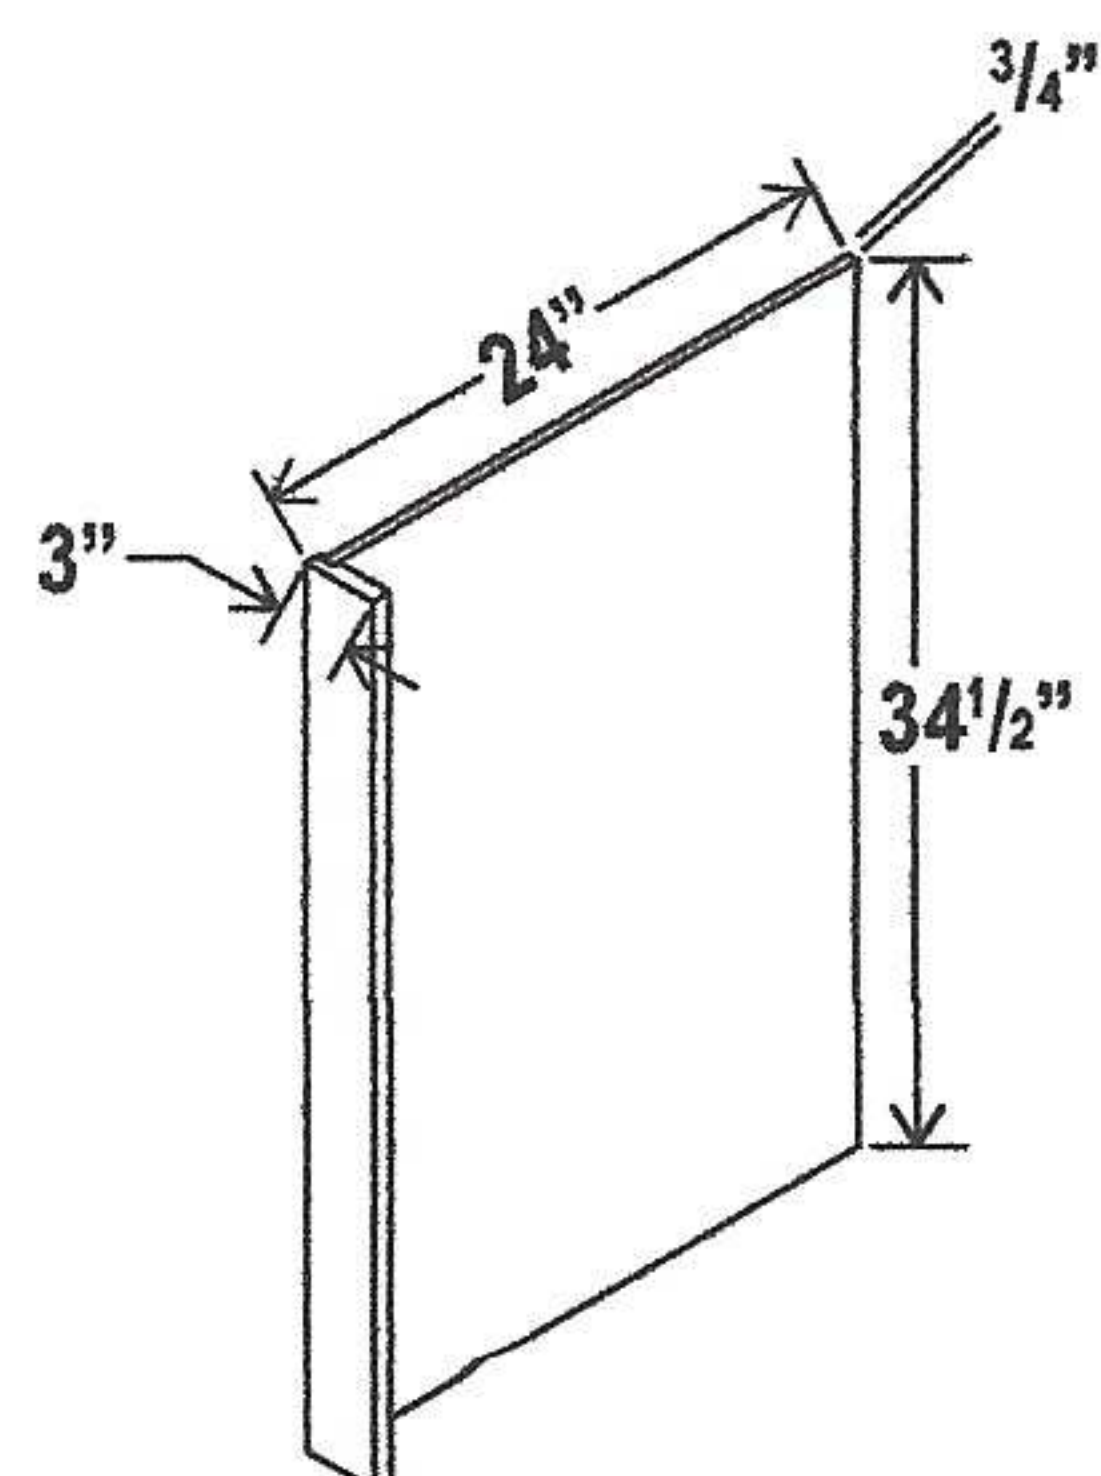

Dishwasher Return Panel

Item Code	L
DWR3	34 1/2