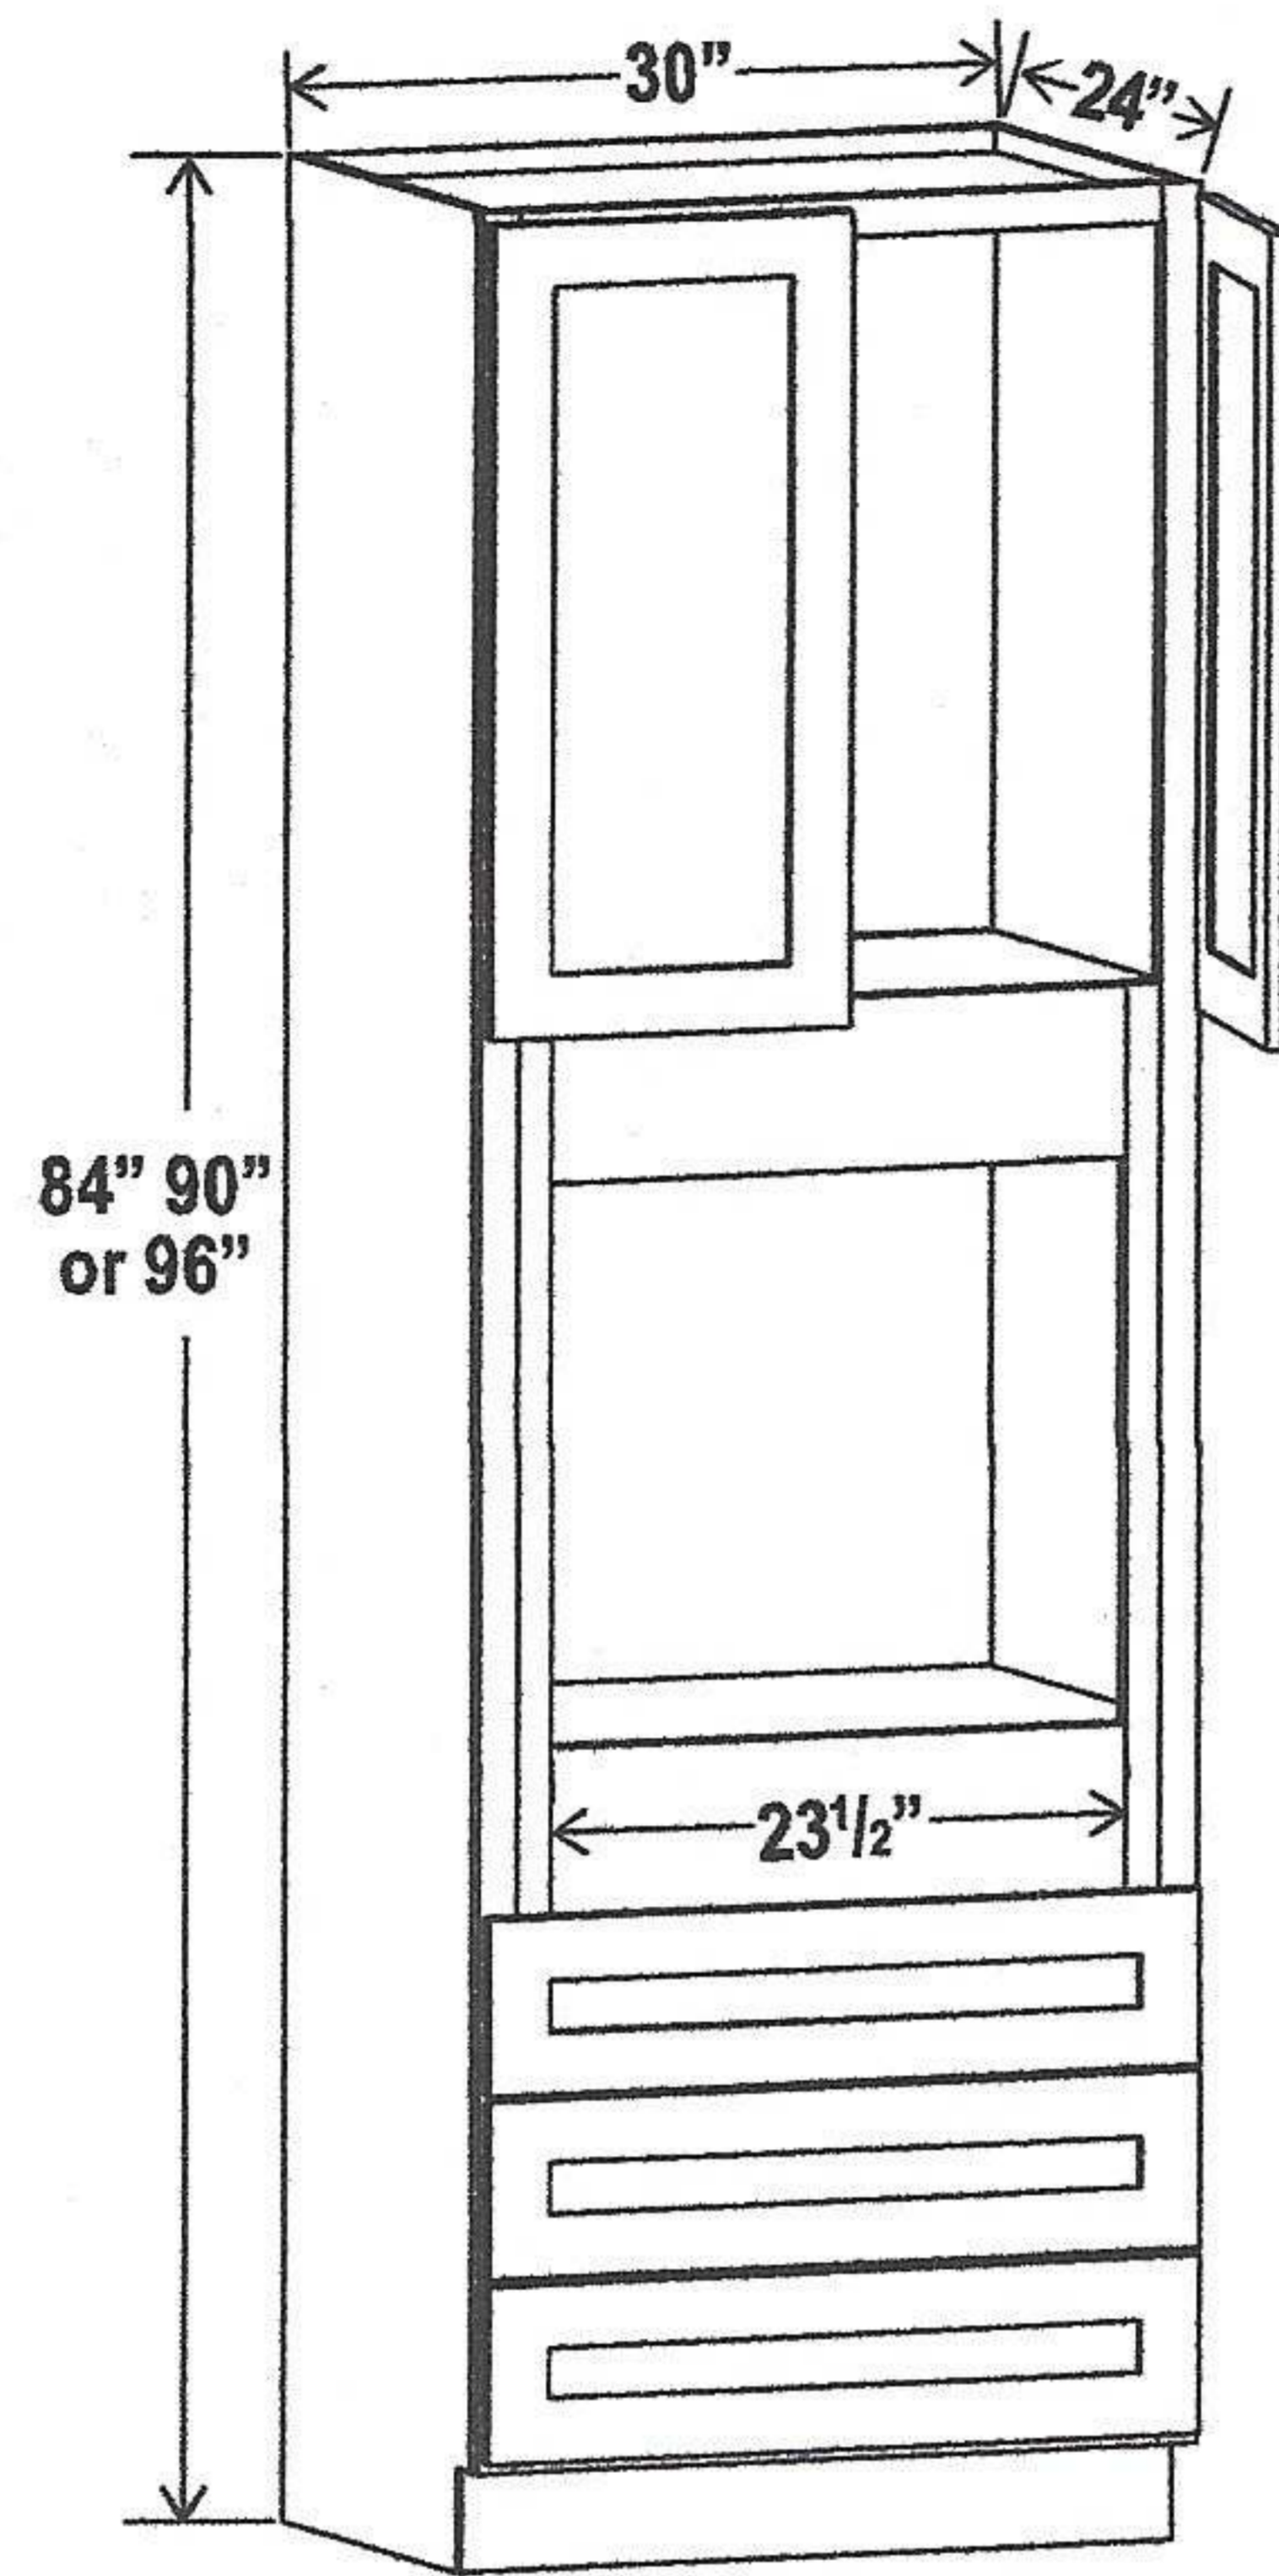

30"W

Oven Pantry

Item Code		W	H	D
0308424	Cabinet	30	84	24
	Door	14 3/4	17	3/4
	Drawer	29 1/2	7 3/4	3/4
	Opening Dimensions: 24 W x 24 3/8 H			
0309024	Cabinet	30	90	24
	Door	14 3/4	23	3/4
	Drawer	29 1/2	7 3/4	3/4
	Opening Dimensions: 24 W x 24 3/8 H			
0309624	Cabinet	30	96	24
	Door	14 3/4	29	3/4
	Drawer	29 1/2	7 3/4	3/4
	Opening Dimensions: 24 W x 24 3/8 H			

Two doors

One large open shelf

Three bottom drawers

Note: Drawers may be removed to accommodate double ovens.