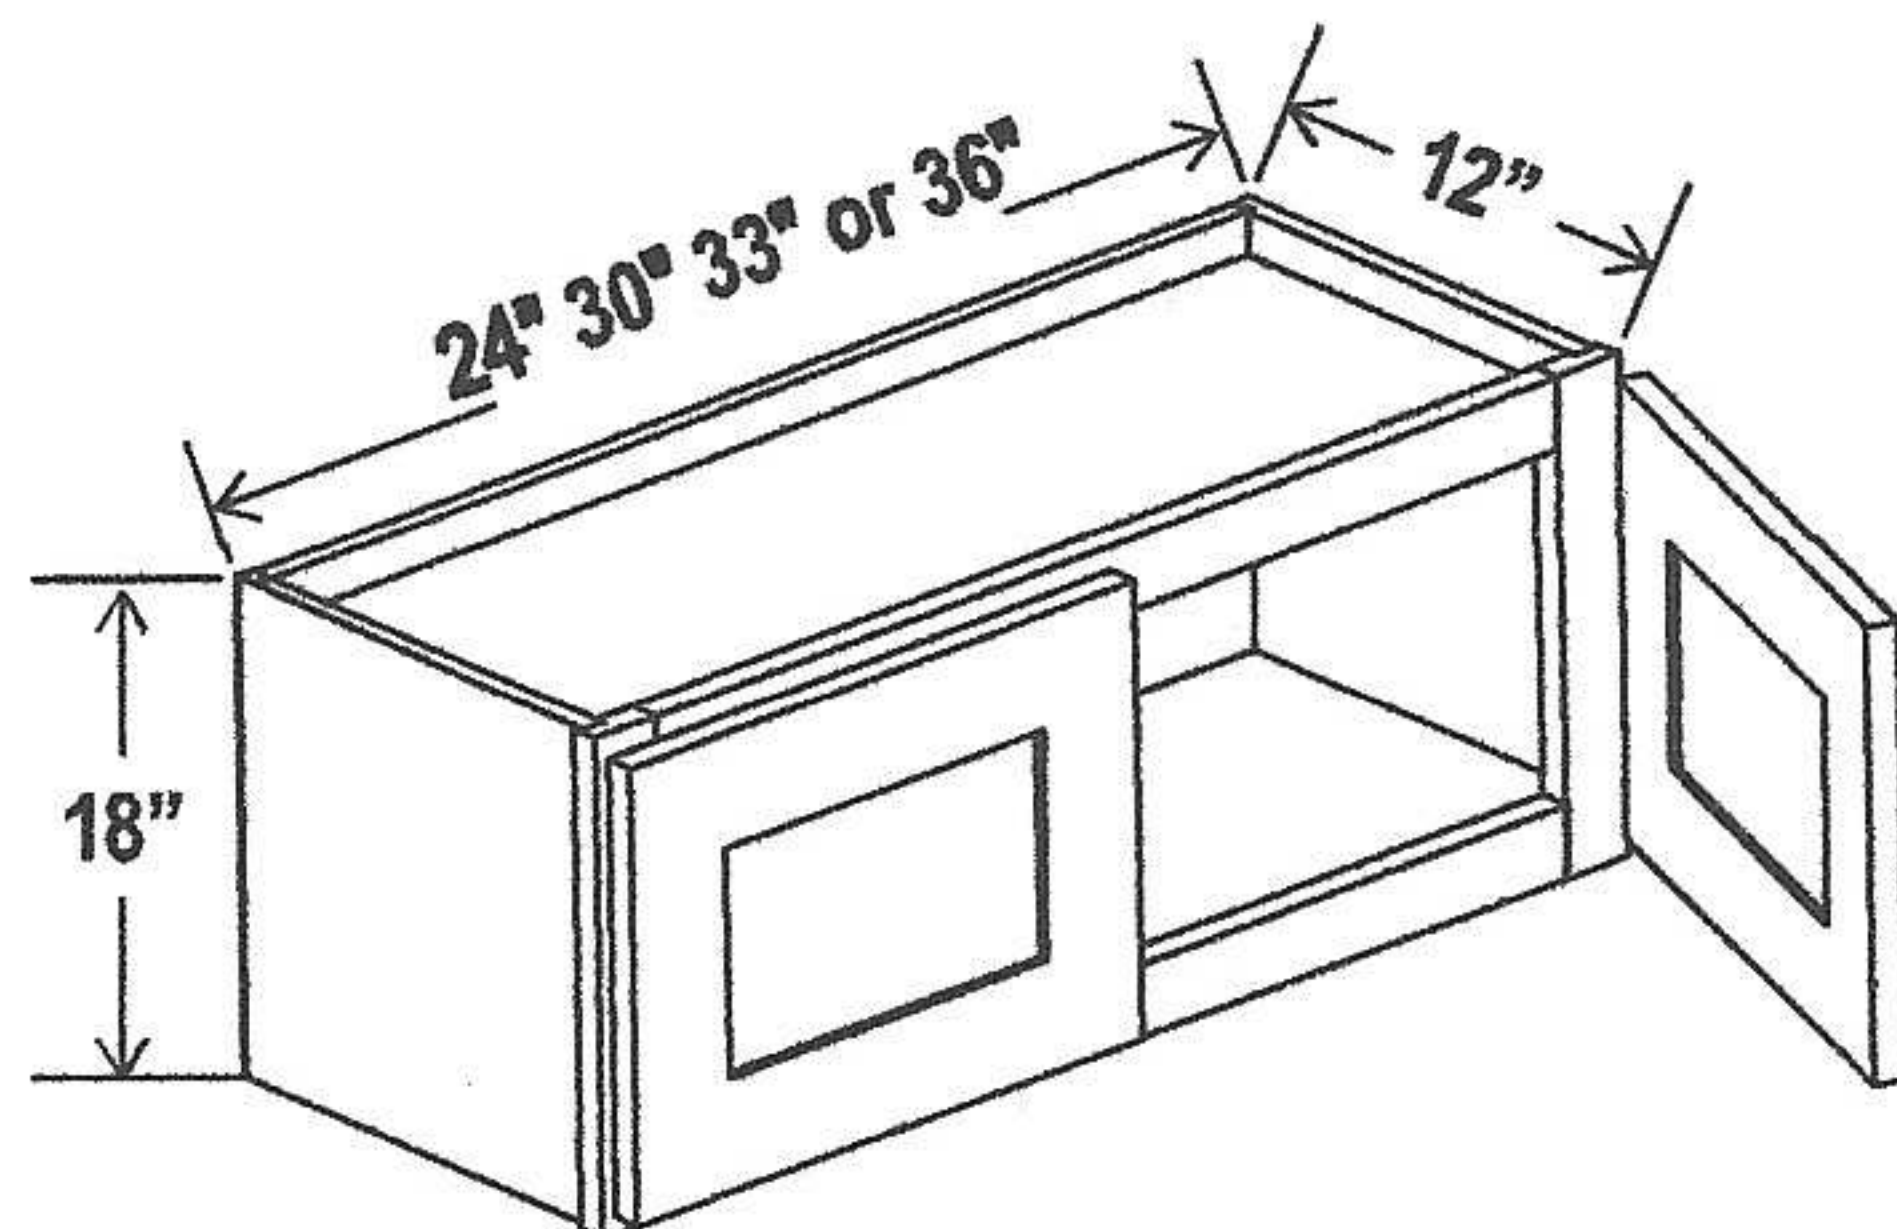

Wall Cabinet Double Doors

Item Code		W	H	D
W3015	Cabinet	30	15	12
	Door	14 3/4	14	3/4
W3315	Cabinet	33	15	12
	Door	16 1/4	14	3/4
W3615	Cabinet	36	15	12
	Door	17 3/4	14	3/4

No shelf

18"H

Wall Cabinet Double Doors

Item Code		W	H	D
W2418	Cabinet	24	18	12
	Door	11 3/4	17	3/4
W3018	Cabinet	30	18	12
	Door	14 3/4	17	3/4
W3318	Cabinet	33	18	12
	Door	16 1/4	17	3/4
W3618	Cabinet	36	18	12
	Door	17 3/4	17	3/4

No shelf

18"H