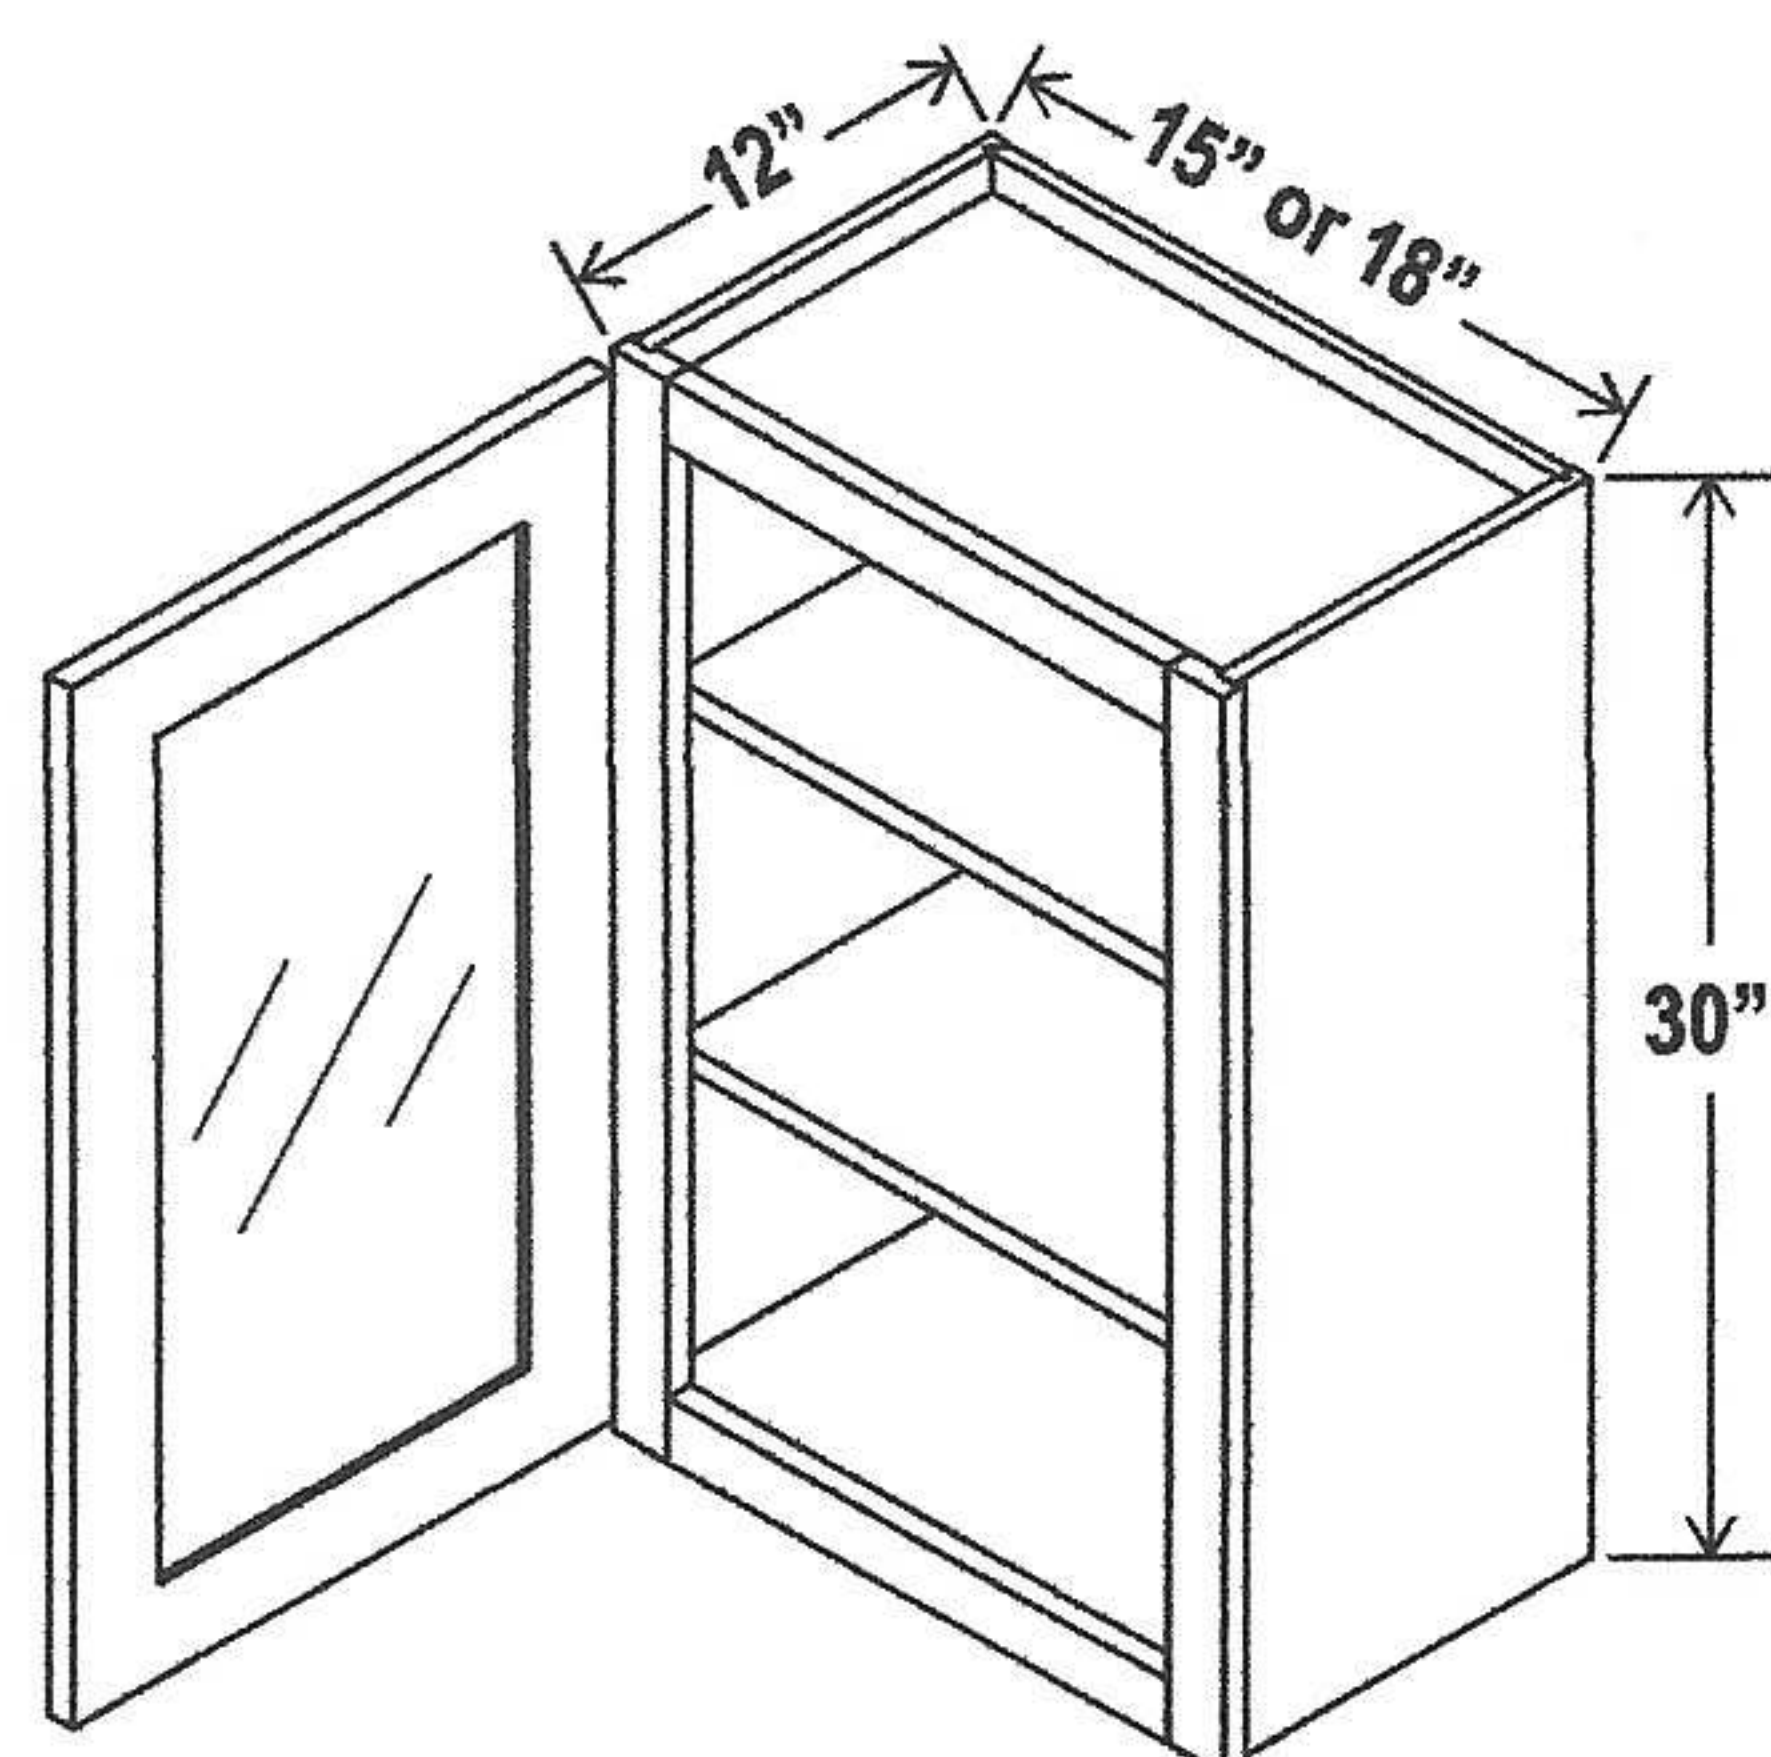

Clear glass included