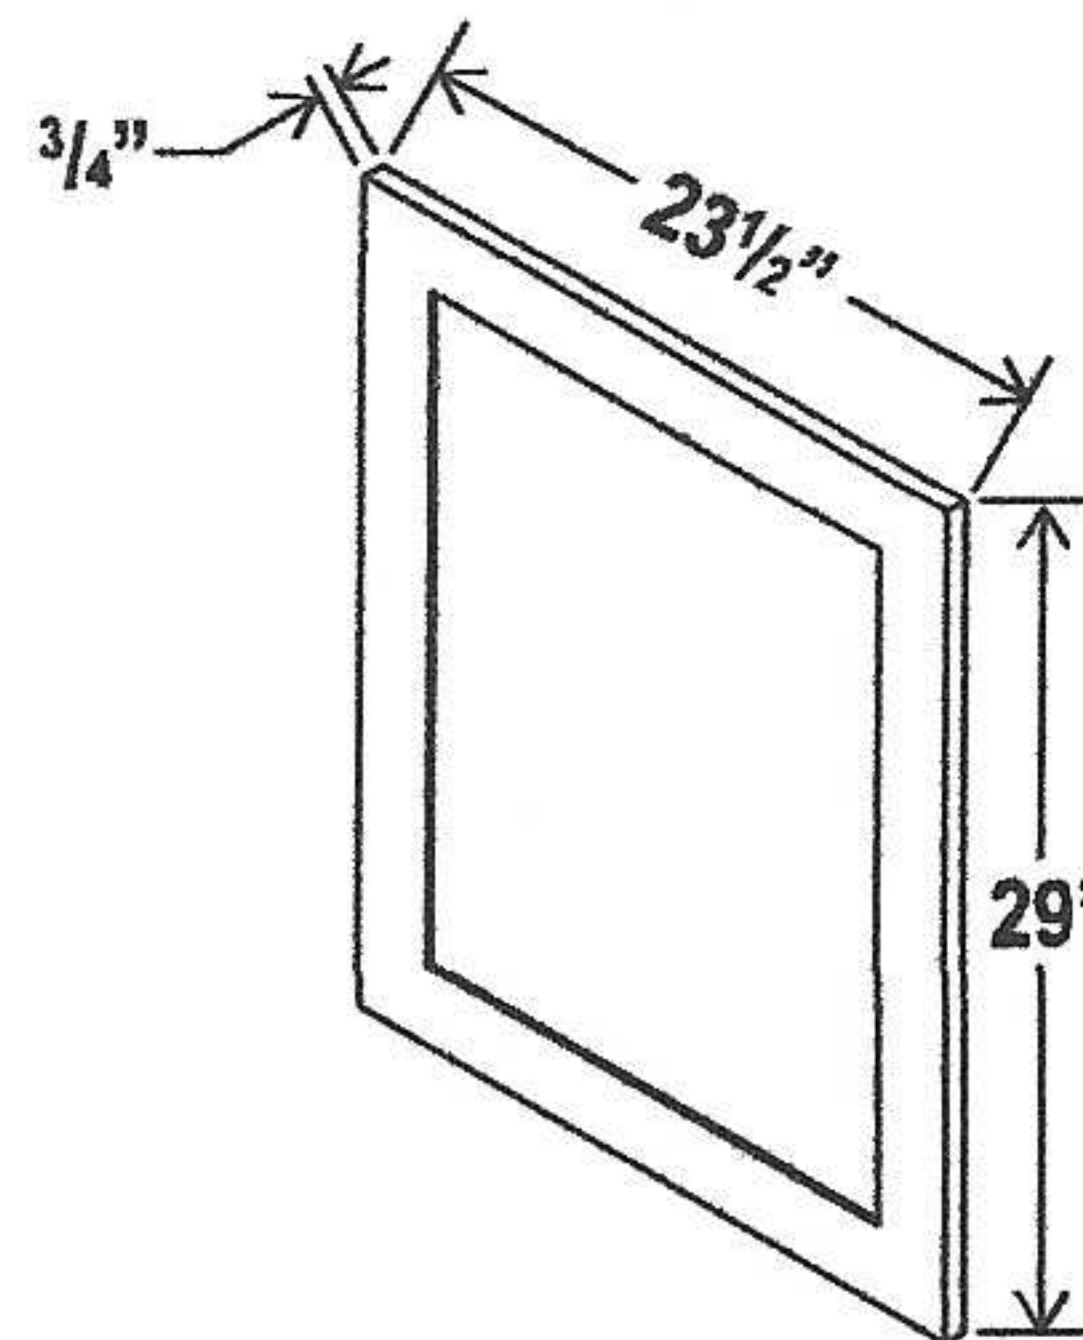

Base Decorative Door Panel

Item Code	L
BDEP	29