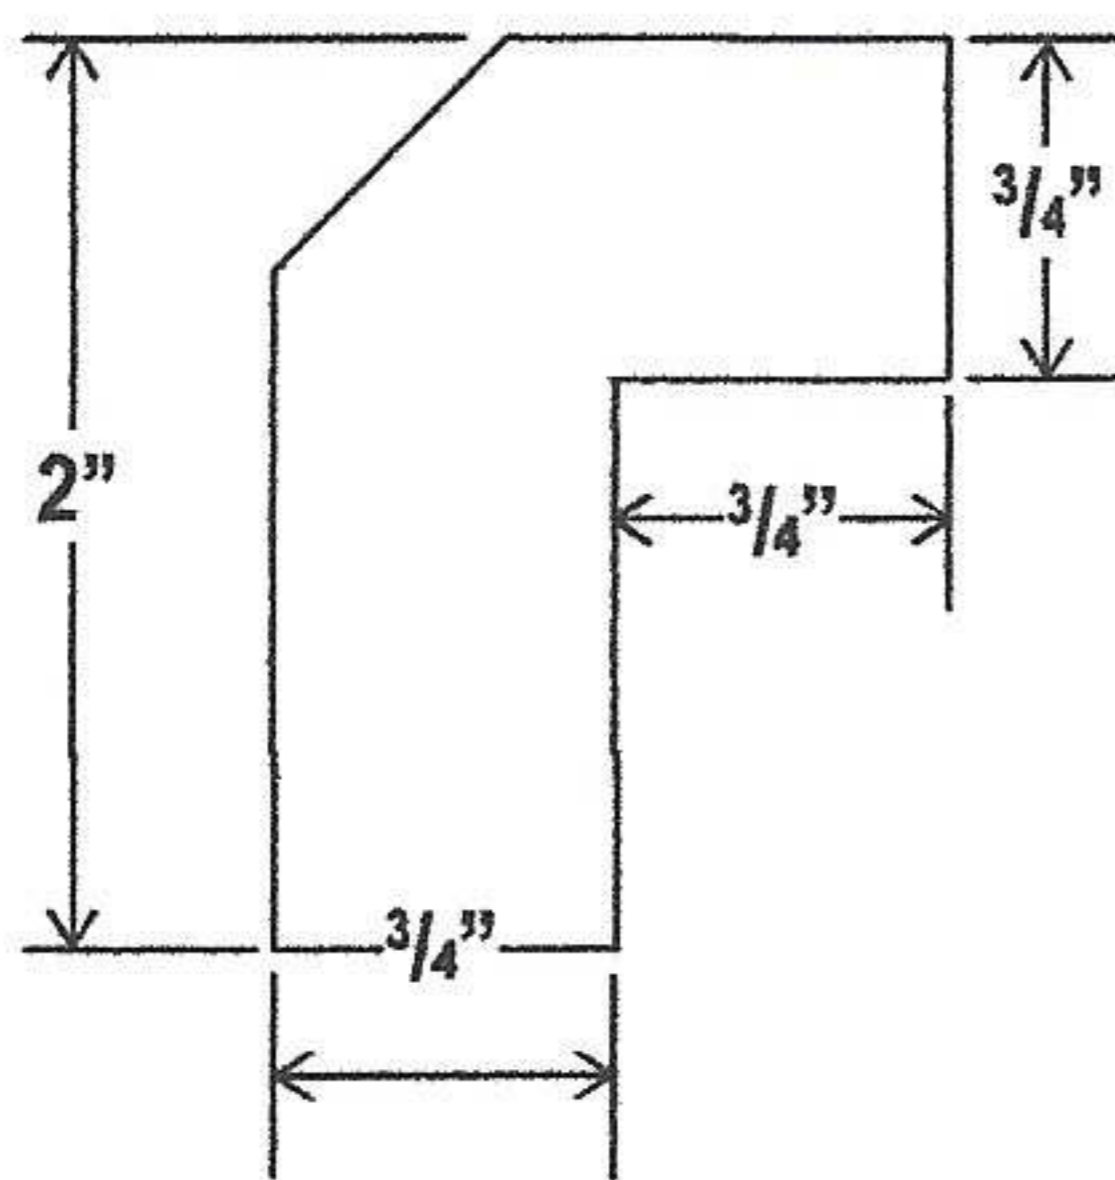

## Angle Light Rail Moulding

| Item Code | L  |
|-----------|----|
| ALRM8     | 96 |