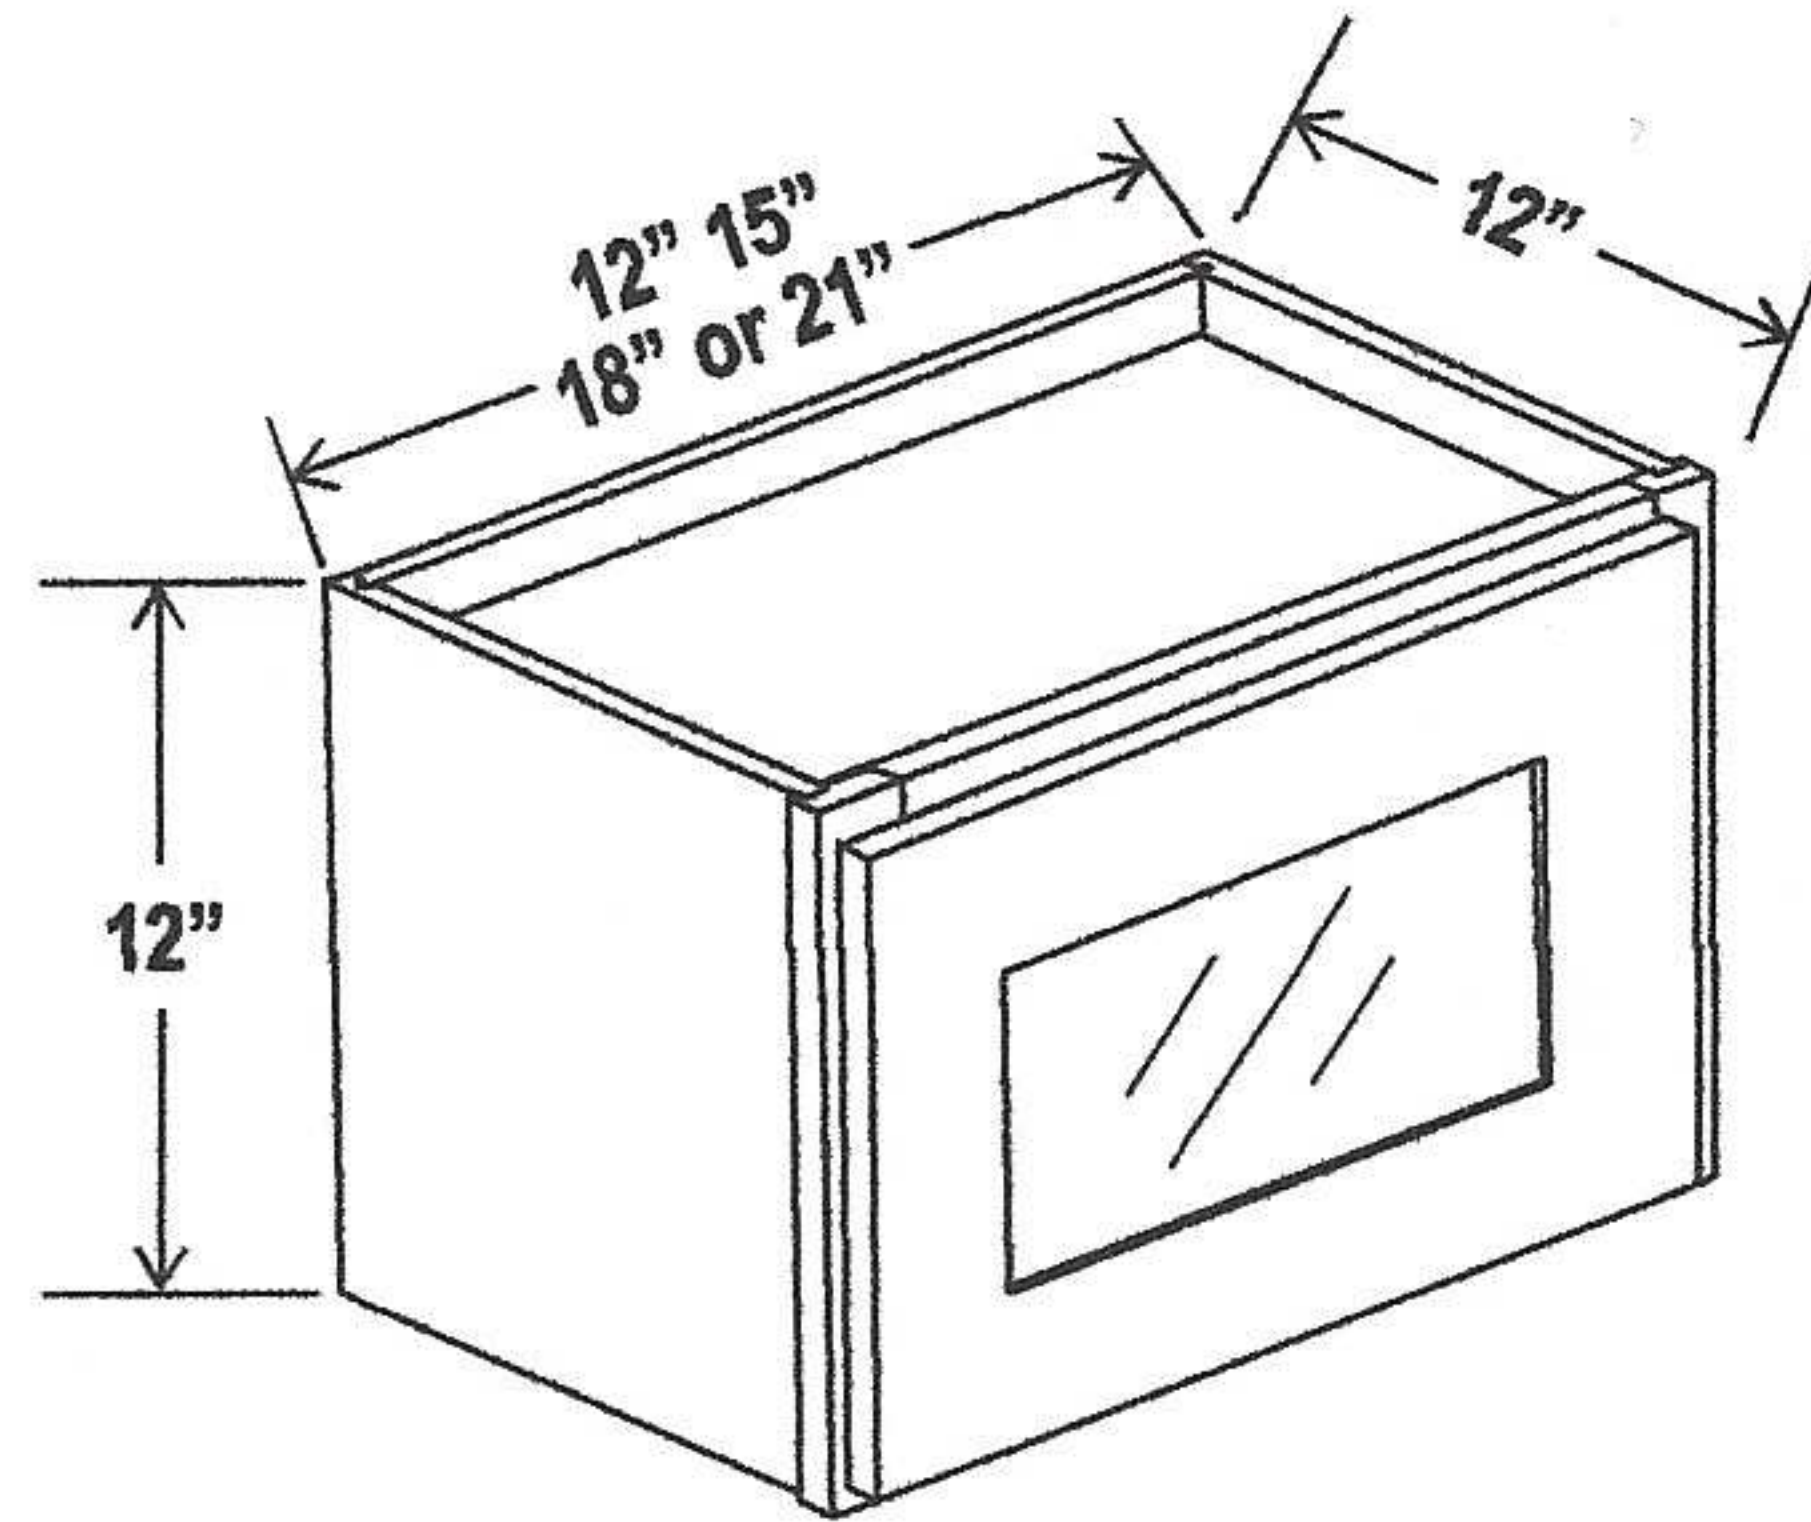

Wall Cabinet Single Glass Door

12"H

Item Code		W	H	D
W1212GD	Cabinet	12	12	12
	Door	11 1/2	11	3/4
W1512GD	Cabinet	15	12	12
	Door	14 1/2	11	3/4
W1812GD	Cabinet	18	12	12
	Door	17 1/2	11	3/4
W2112GD	Cabinet	21	12	12
	Door	20 1/2	11	3/4

Clear glass included
Color Matched Interior

Wall Cabinet Double Glass Doors

12"H

Item Code		W	H	D
W2412GD	Cabinet	24	12	12
	Door	11 3/4	11	3/4
W2712GD	Cabinet	27	12	12
	Door	13 1/4	11	3/4
W3012GD	Cabinet	30	12	12
	Door	14 3/4	11	3/4
W3312GD	Cabinet	33	12	12
	Door	16 1/4	11	3/4
W3612GD	Cabinet	36	12	12
	Door	17 3/4	11	3/4