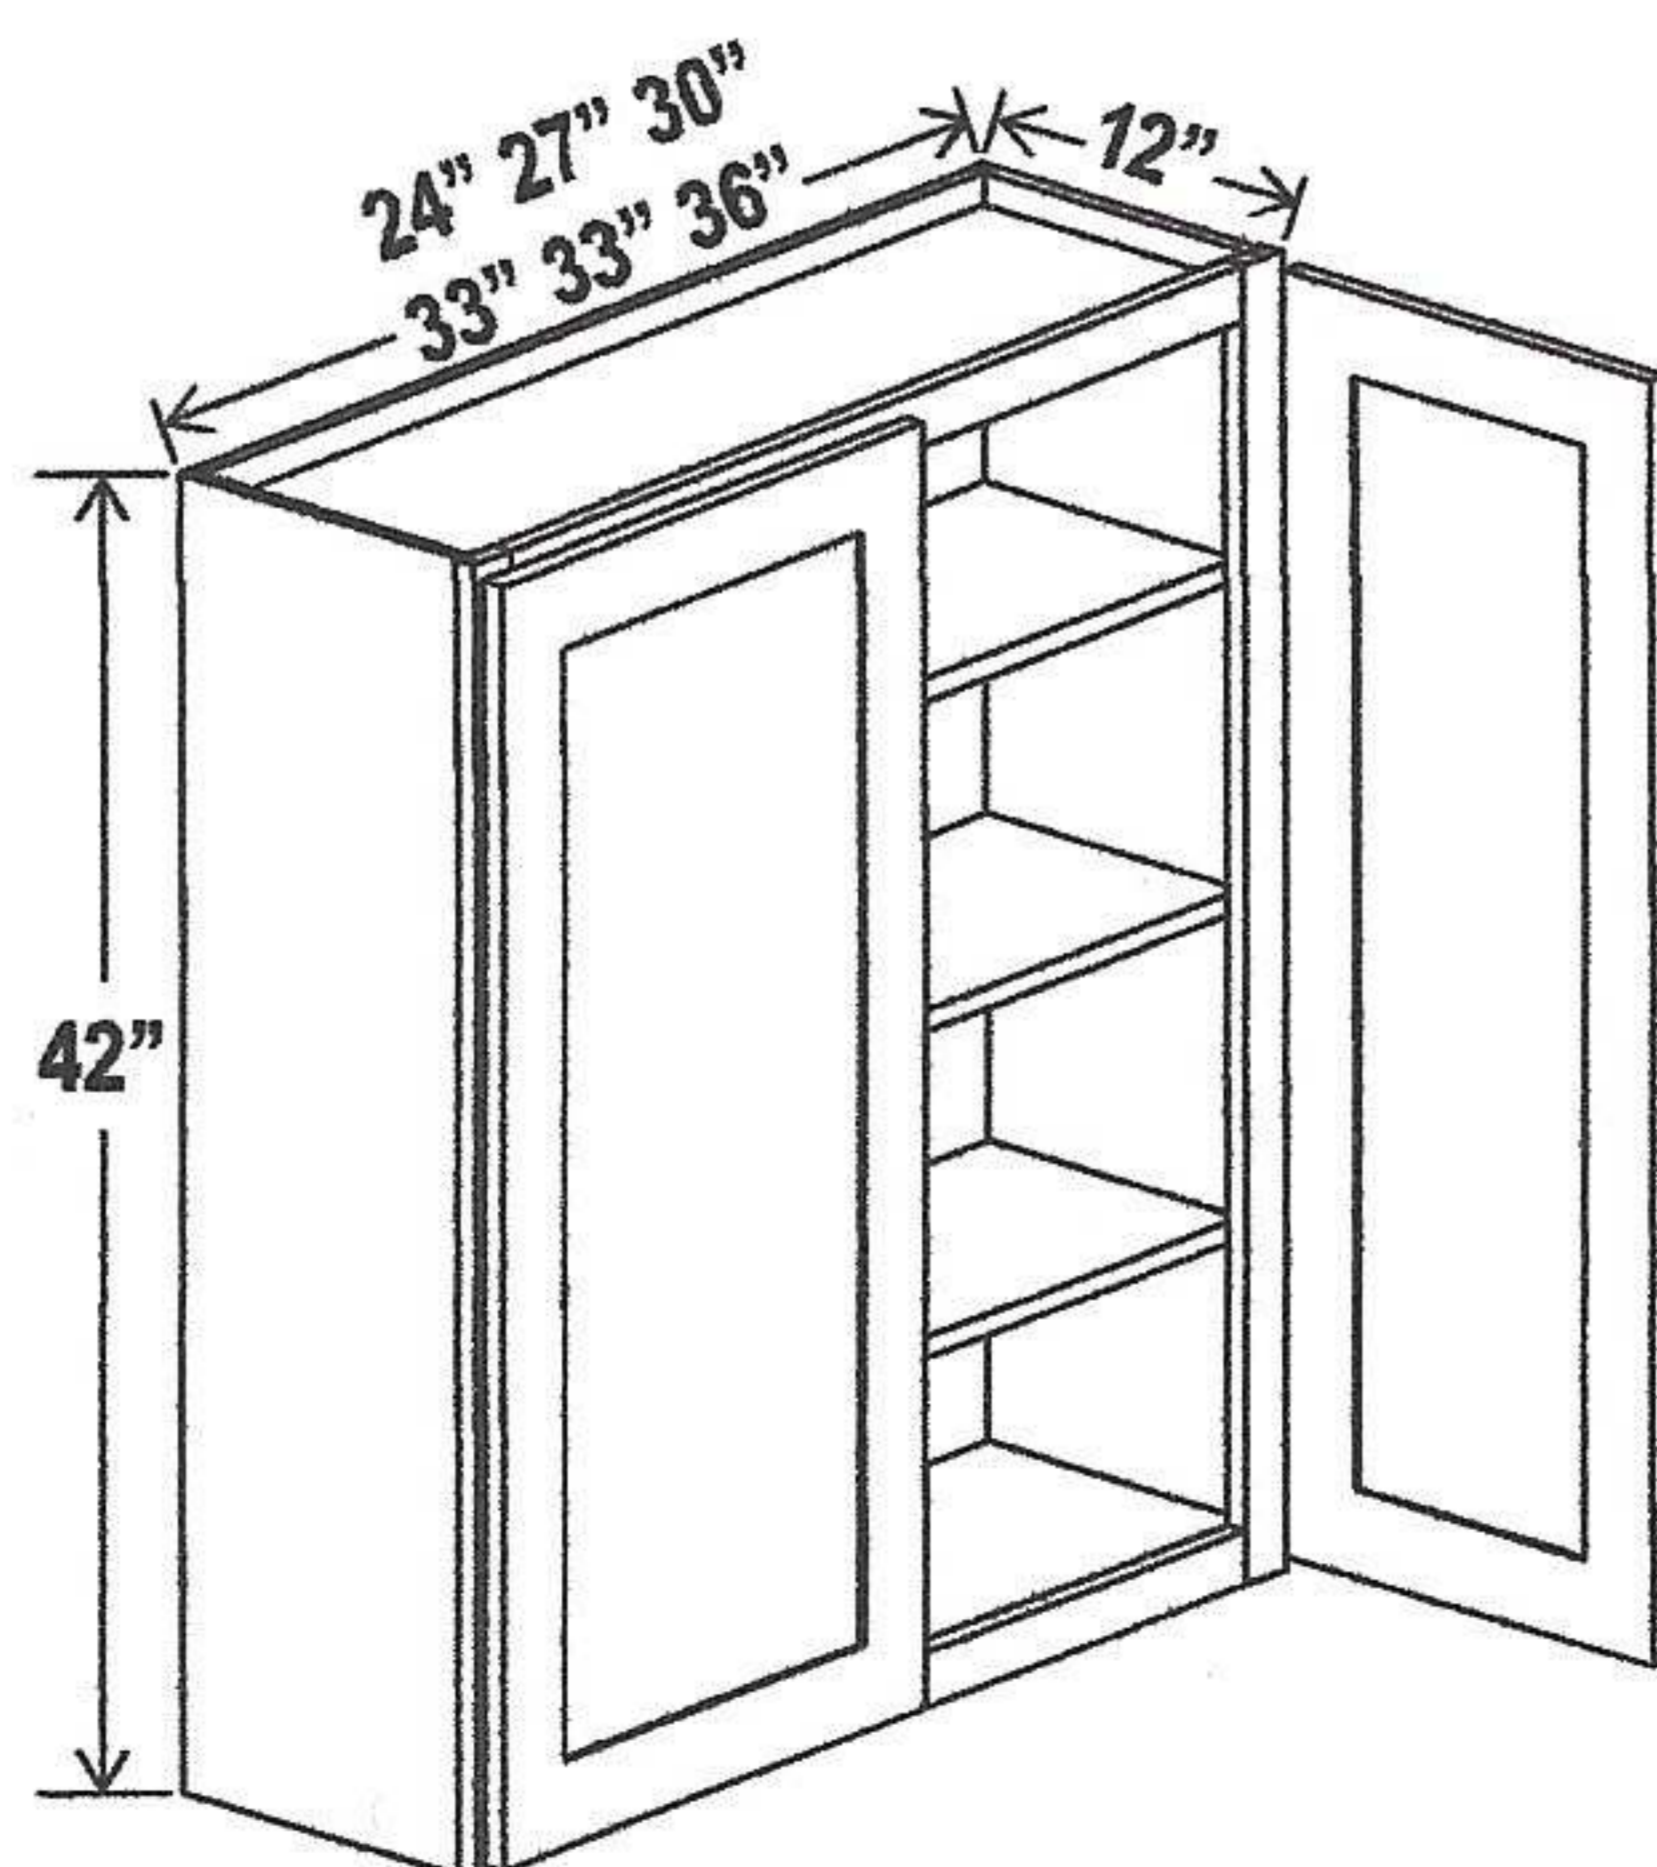

Wall Cabinet Double Doors

Item Code		W	H	D
W2442	Cabinet	24	42	12
	Door	11 3/4	41	3/4
W2742	Cabinet	27	42	12
	Door	13 1/4	41	3/4
W3042	Cabinet	30	42	12
	Door	14 3/4	41	3/4
W3342	Cabinet	33	42	12
	Door	16 1/4	41	3/4
W3642	Cabinet	36	42	12
	Door	17 3/4	41	3/4

Three adjustable shelves