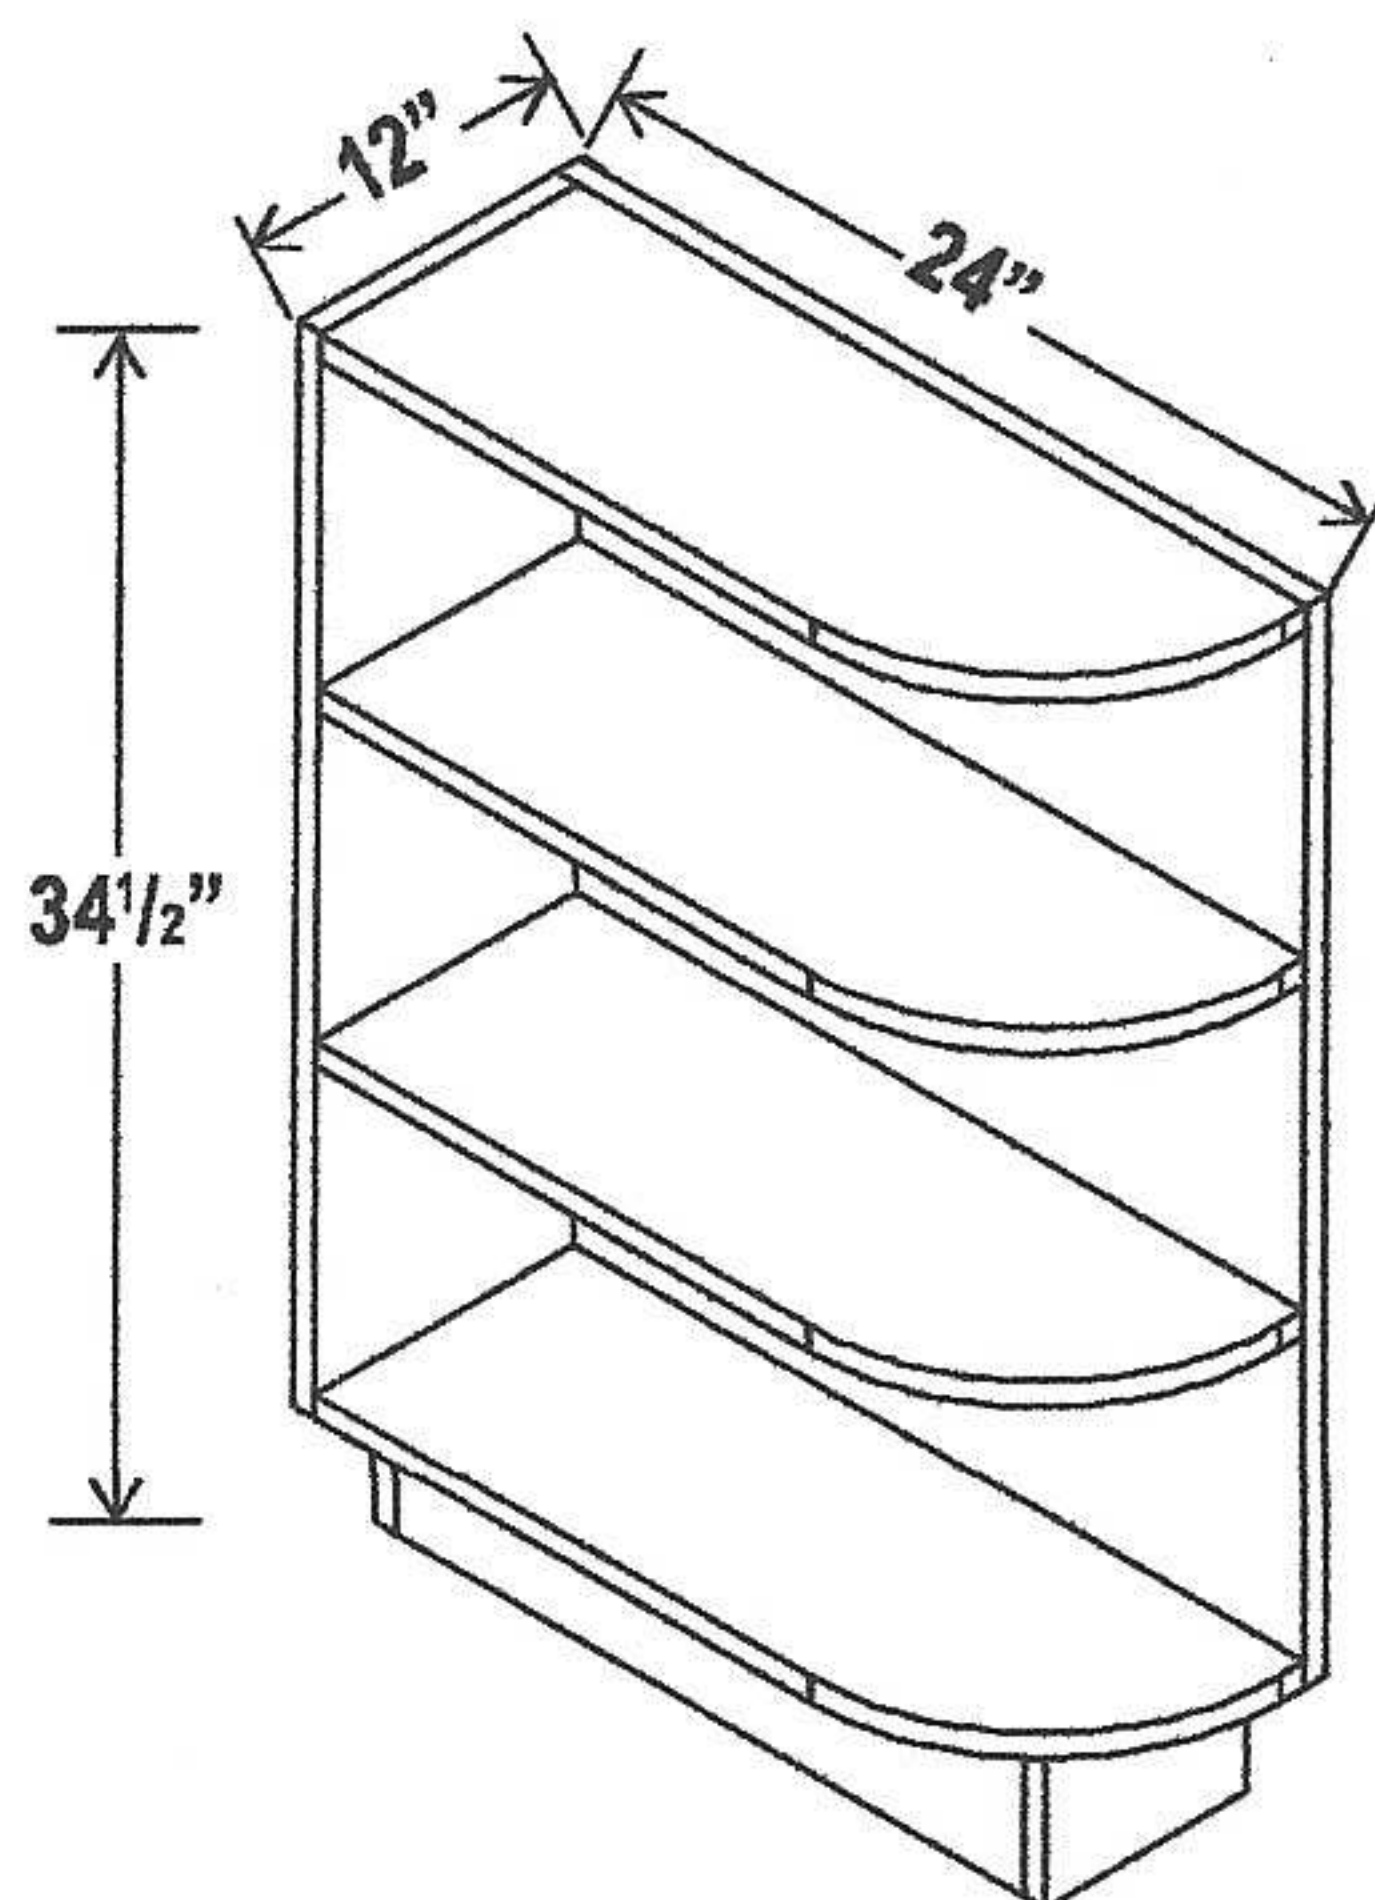

Item Code		W	H	D
BES12	Cabinet	12	34 1/2	24