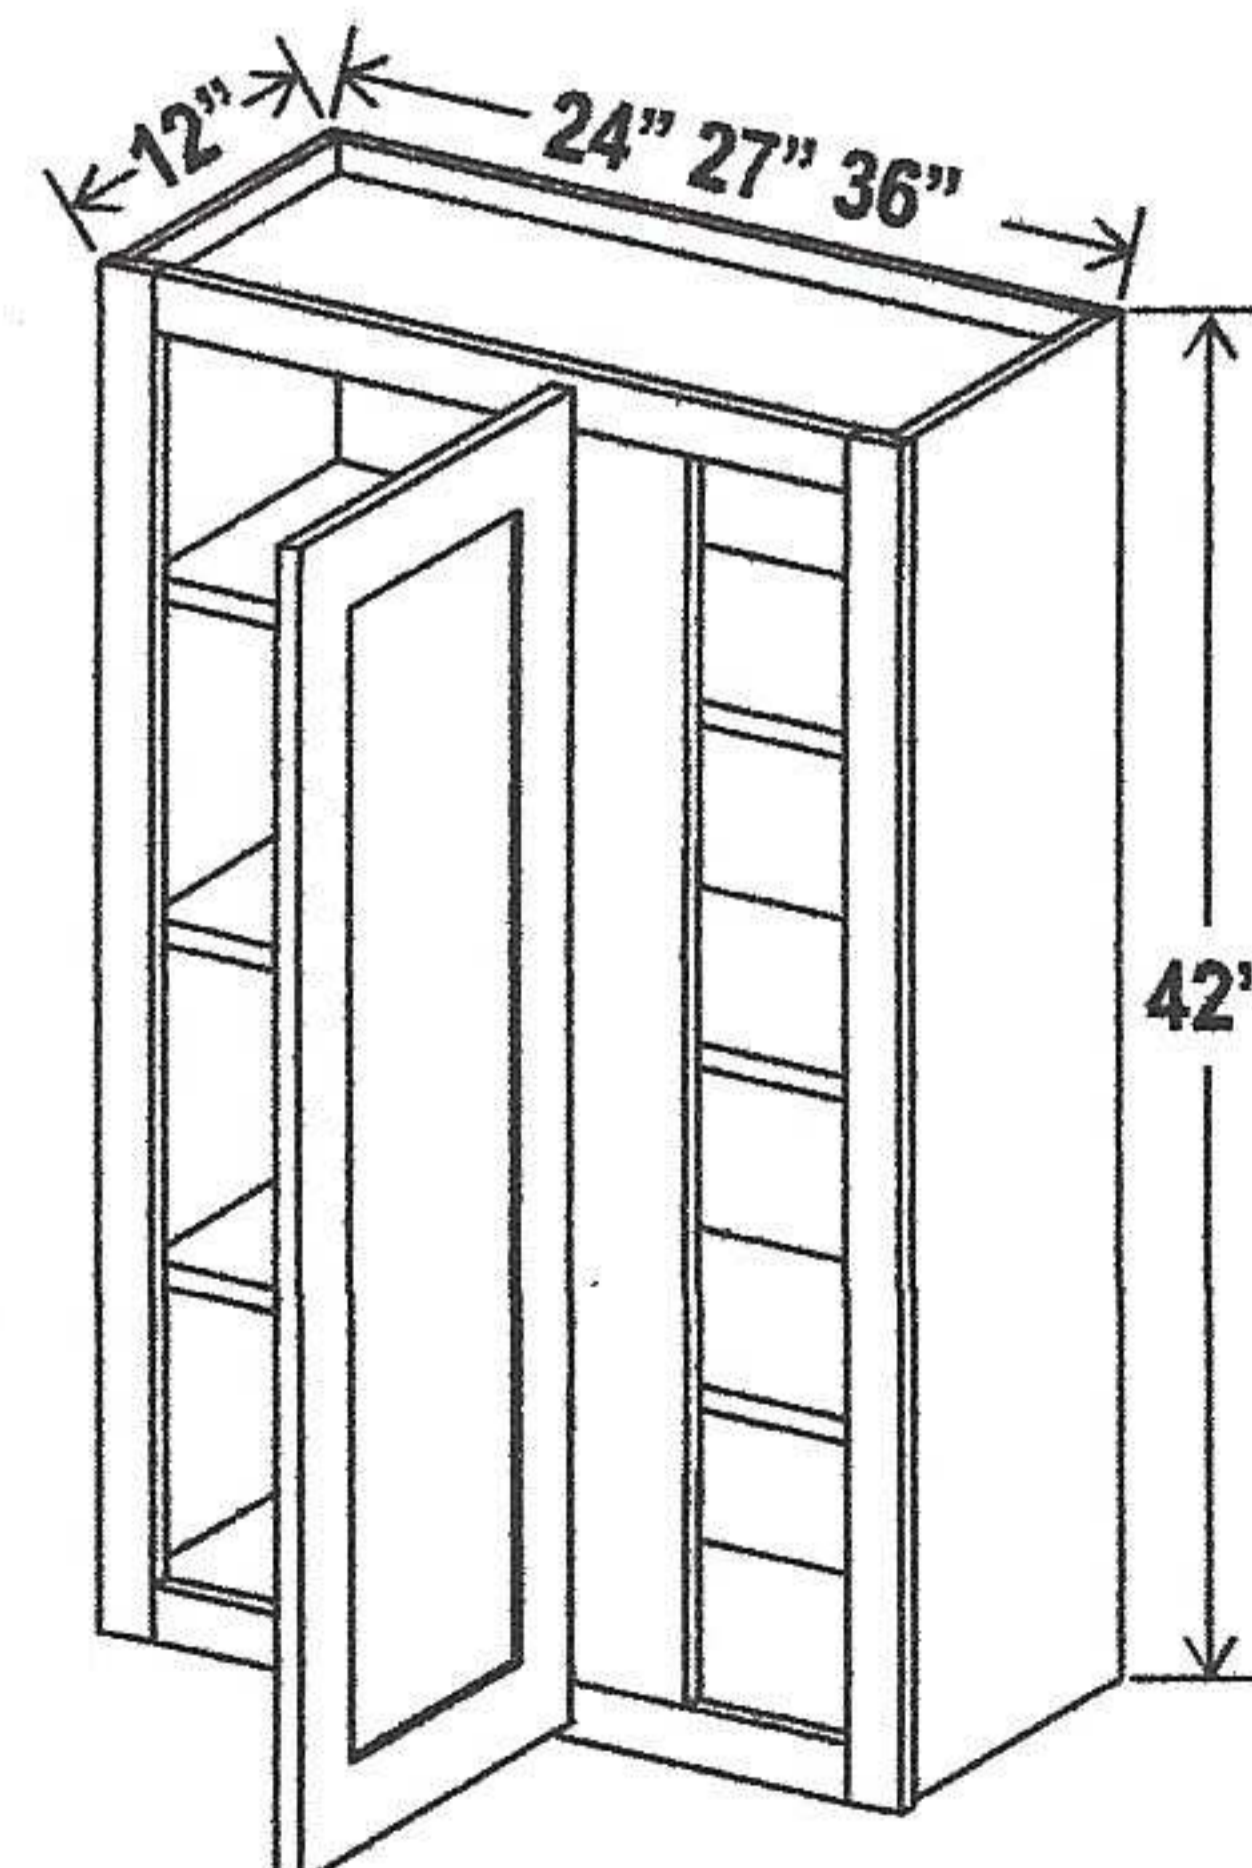

Can be pulled to exact fit