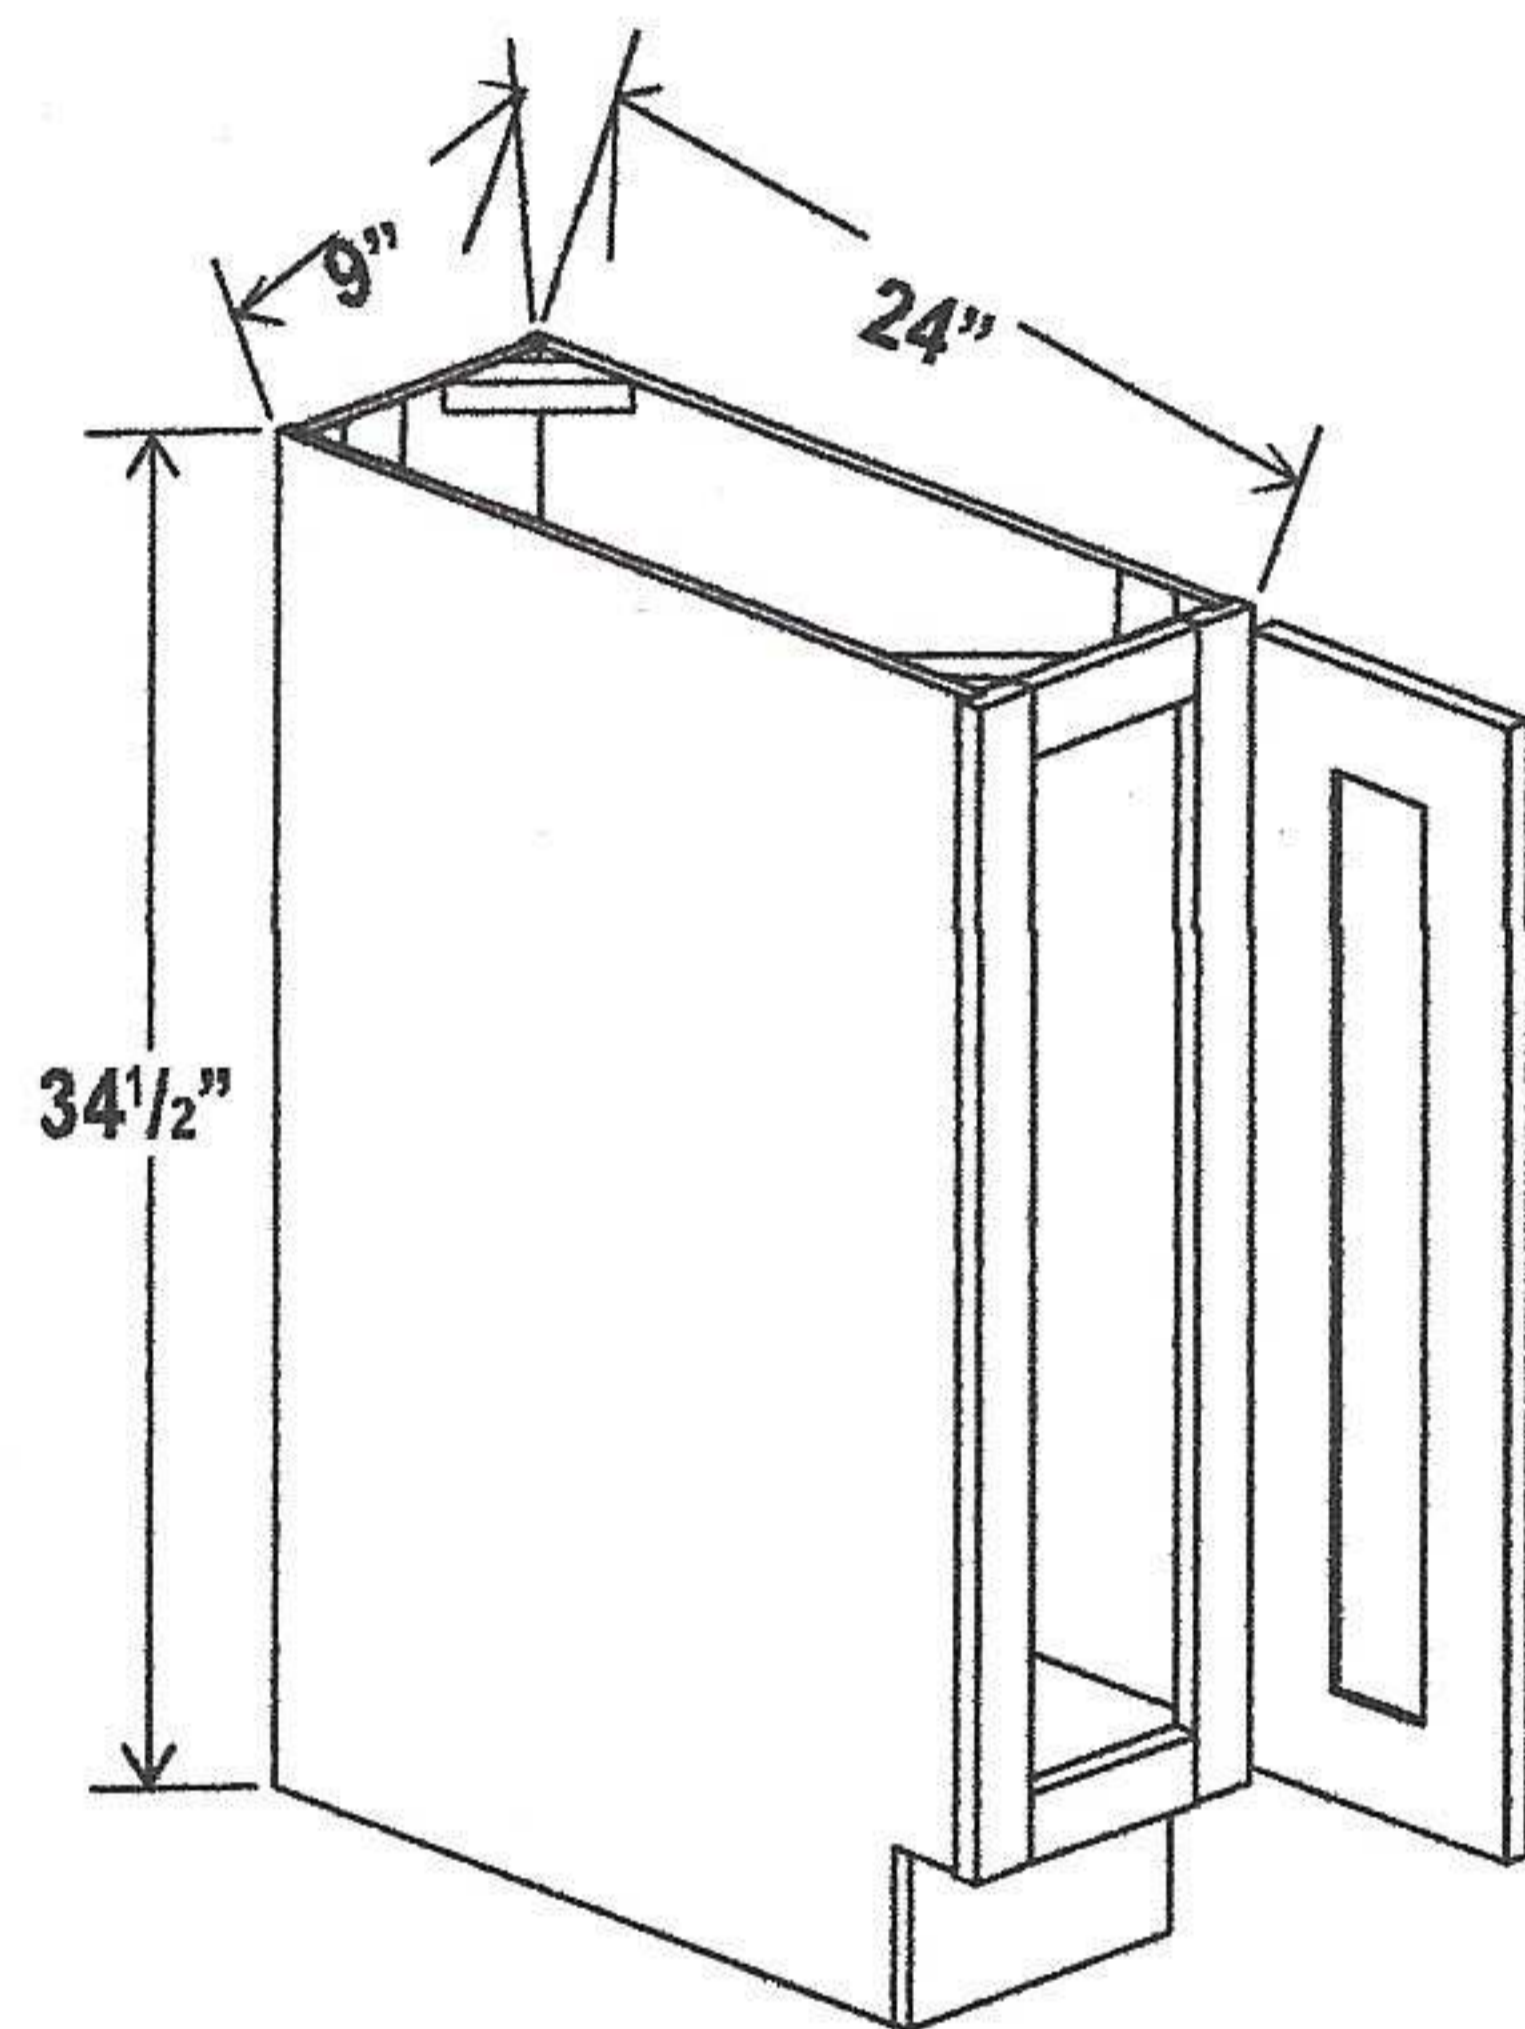

Base Tray

Item Code		W	H	D
BT09	Cabinet	9	34 1/2	24
	Door	8 1/2	29	3/4