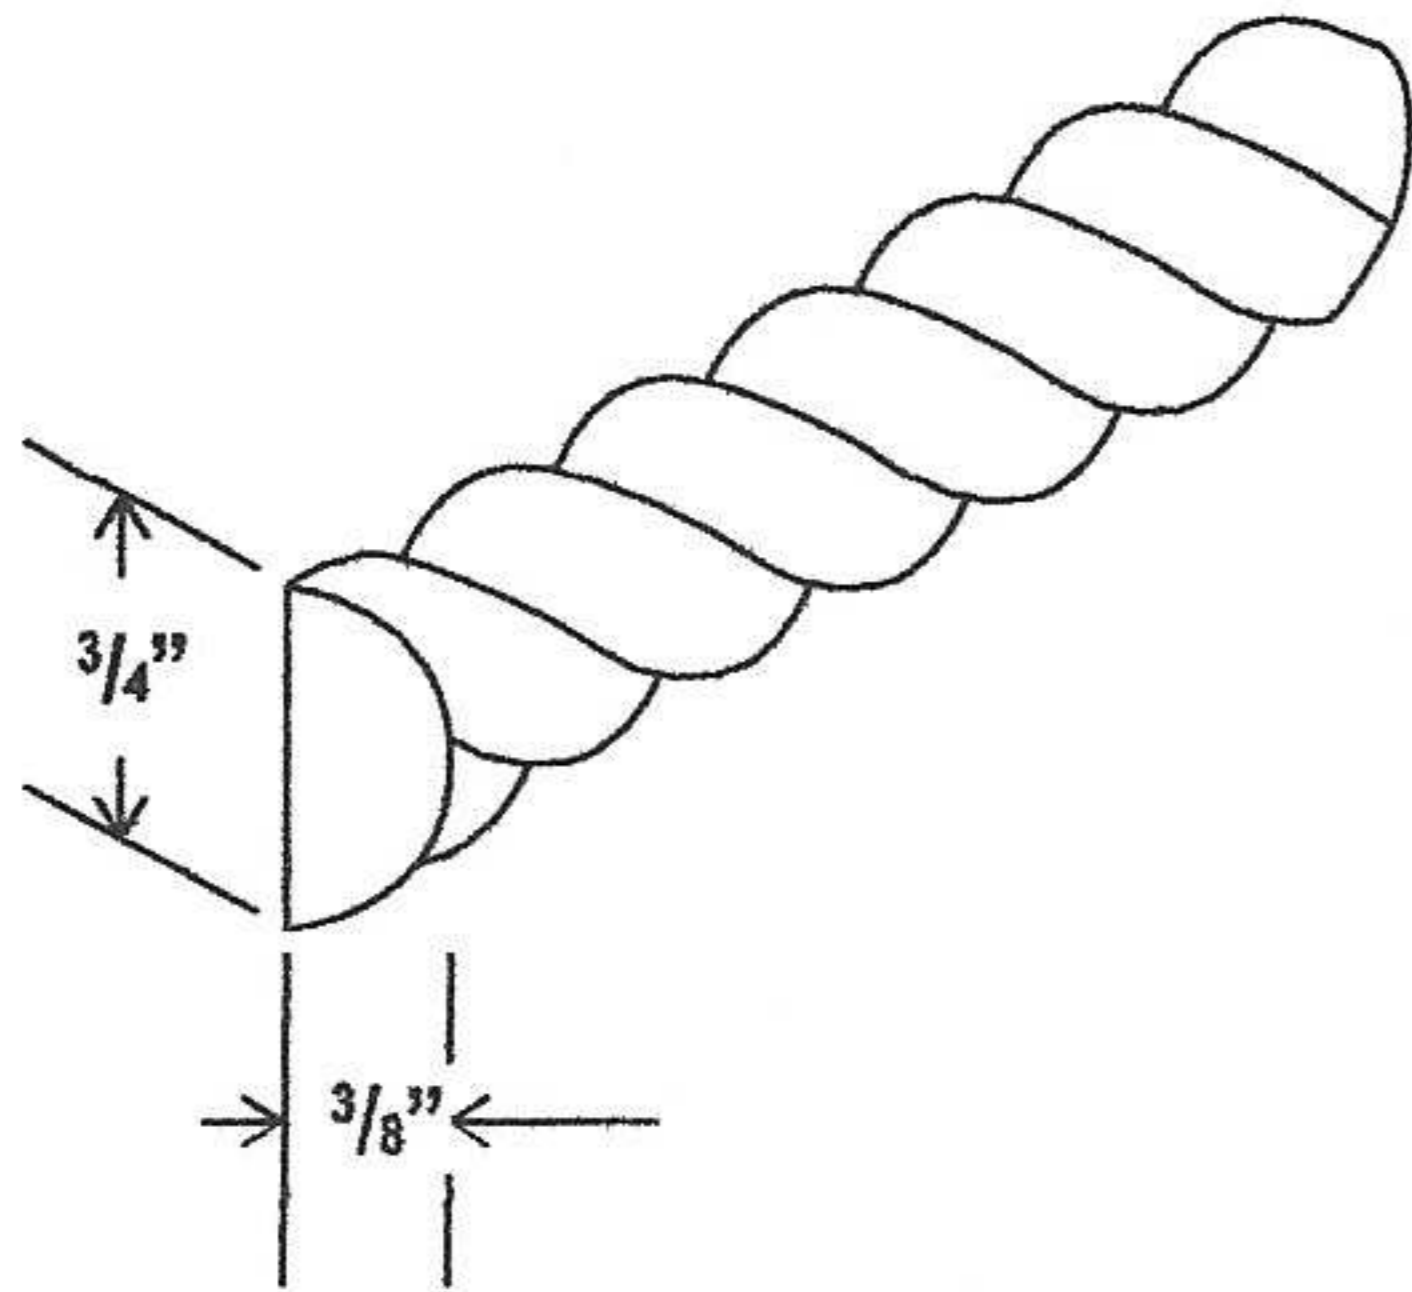

Rope Moulding

Item Code	L
ROPE	96