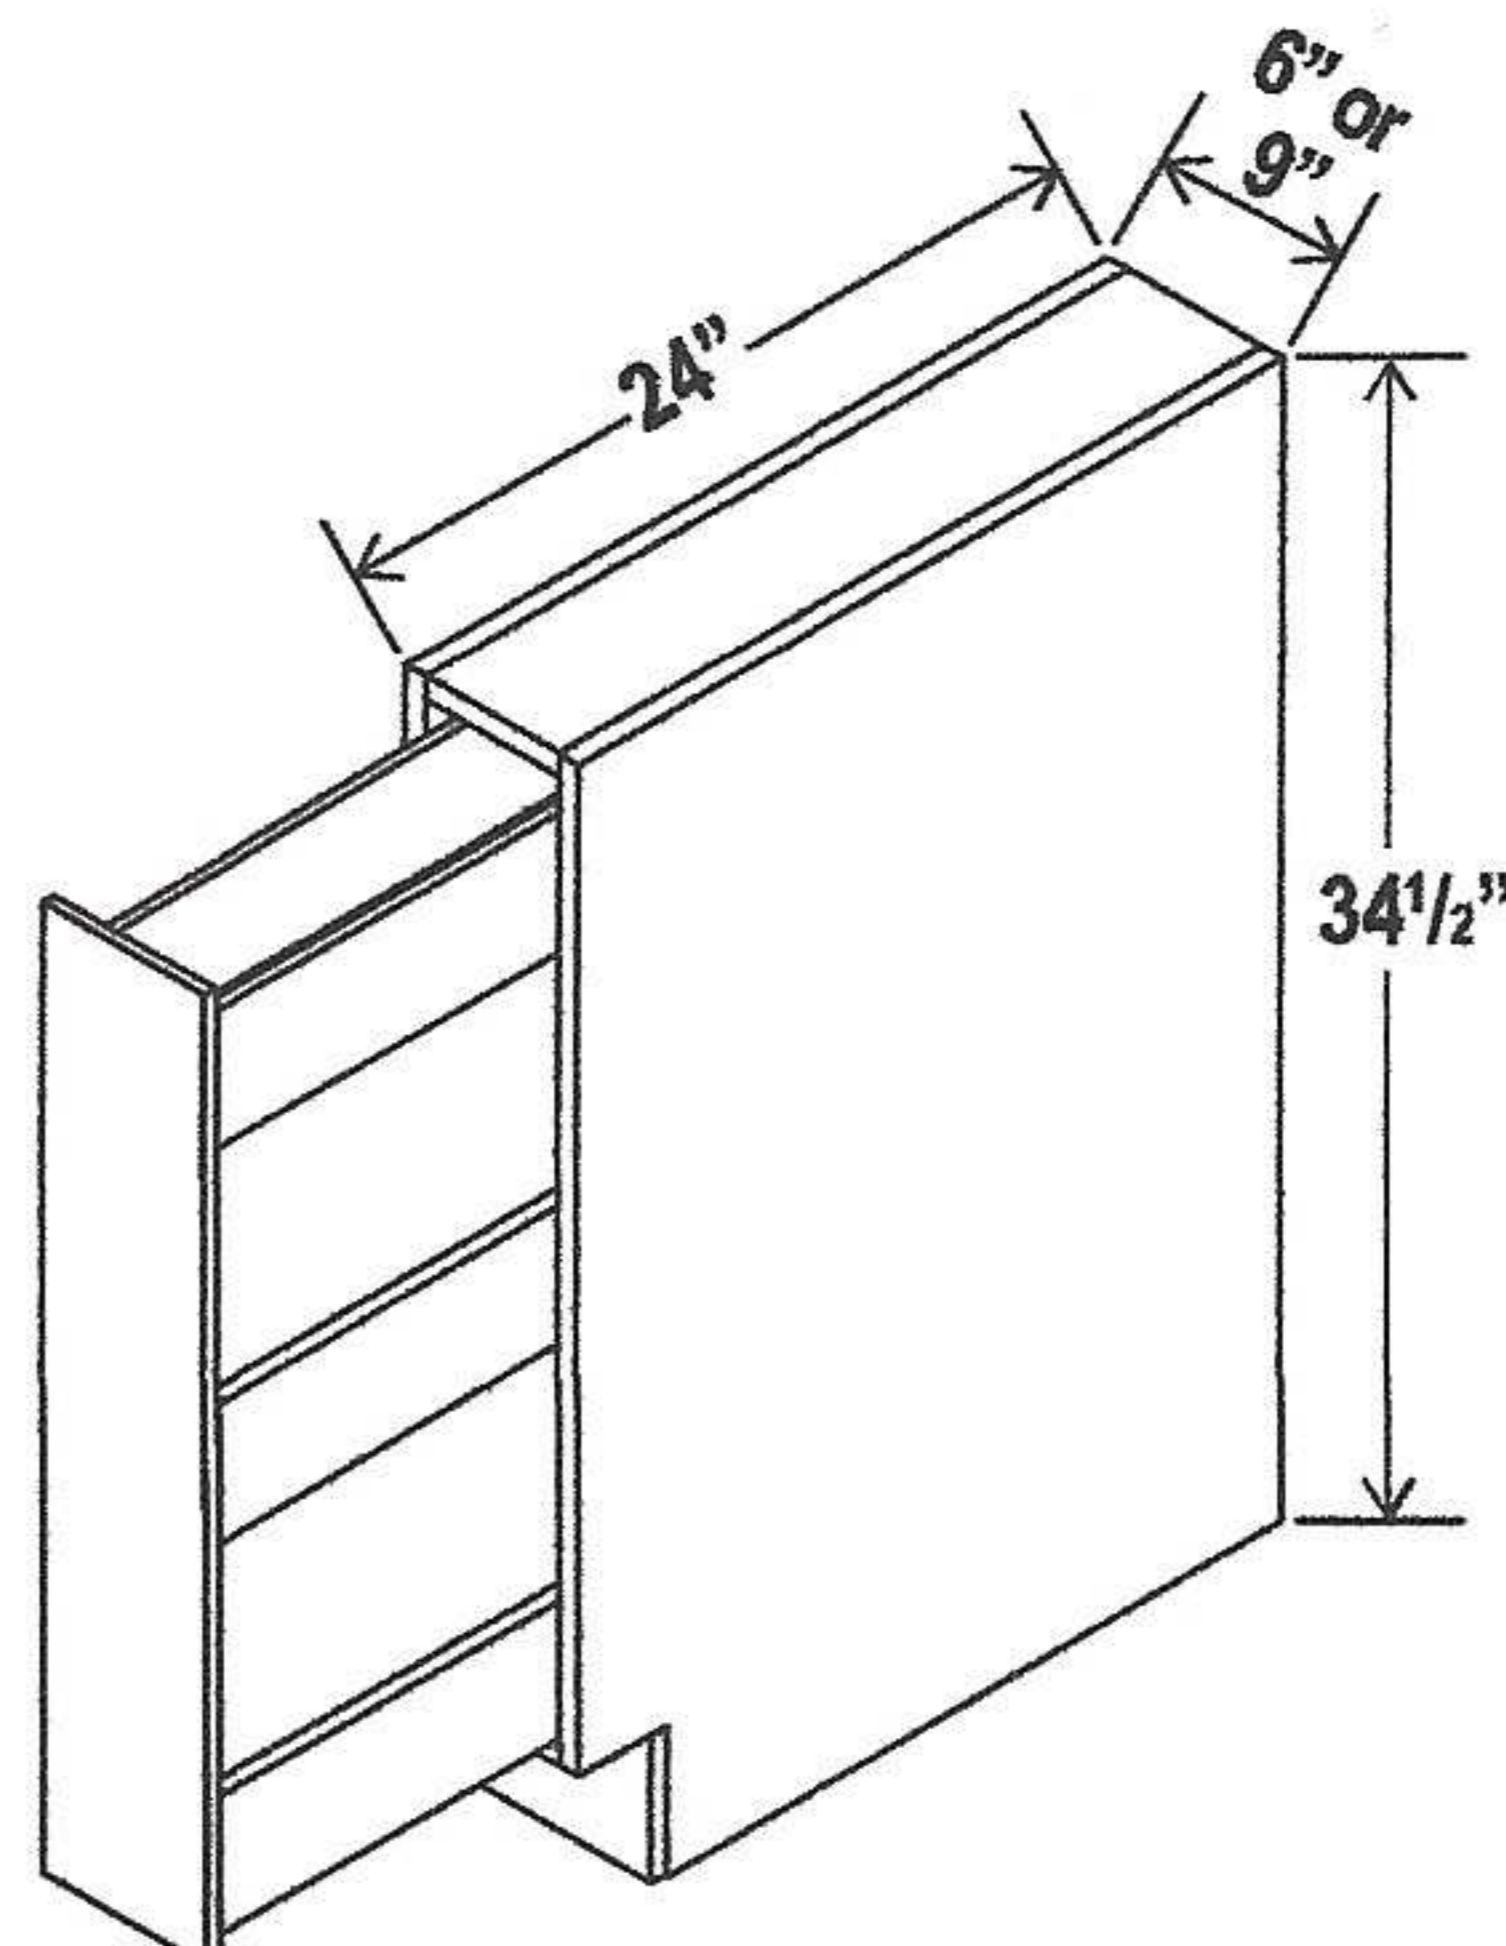

Spice Pull Base Cabinet

Item Code		W	H	D
SPB6	Cabinet	6	34 1/2	24
	Drawer	5 1/2	29	3/4
SPB9	Cabinet	9	34 1/2	24
	Drawer	8 1/2	29	3/4