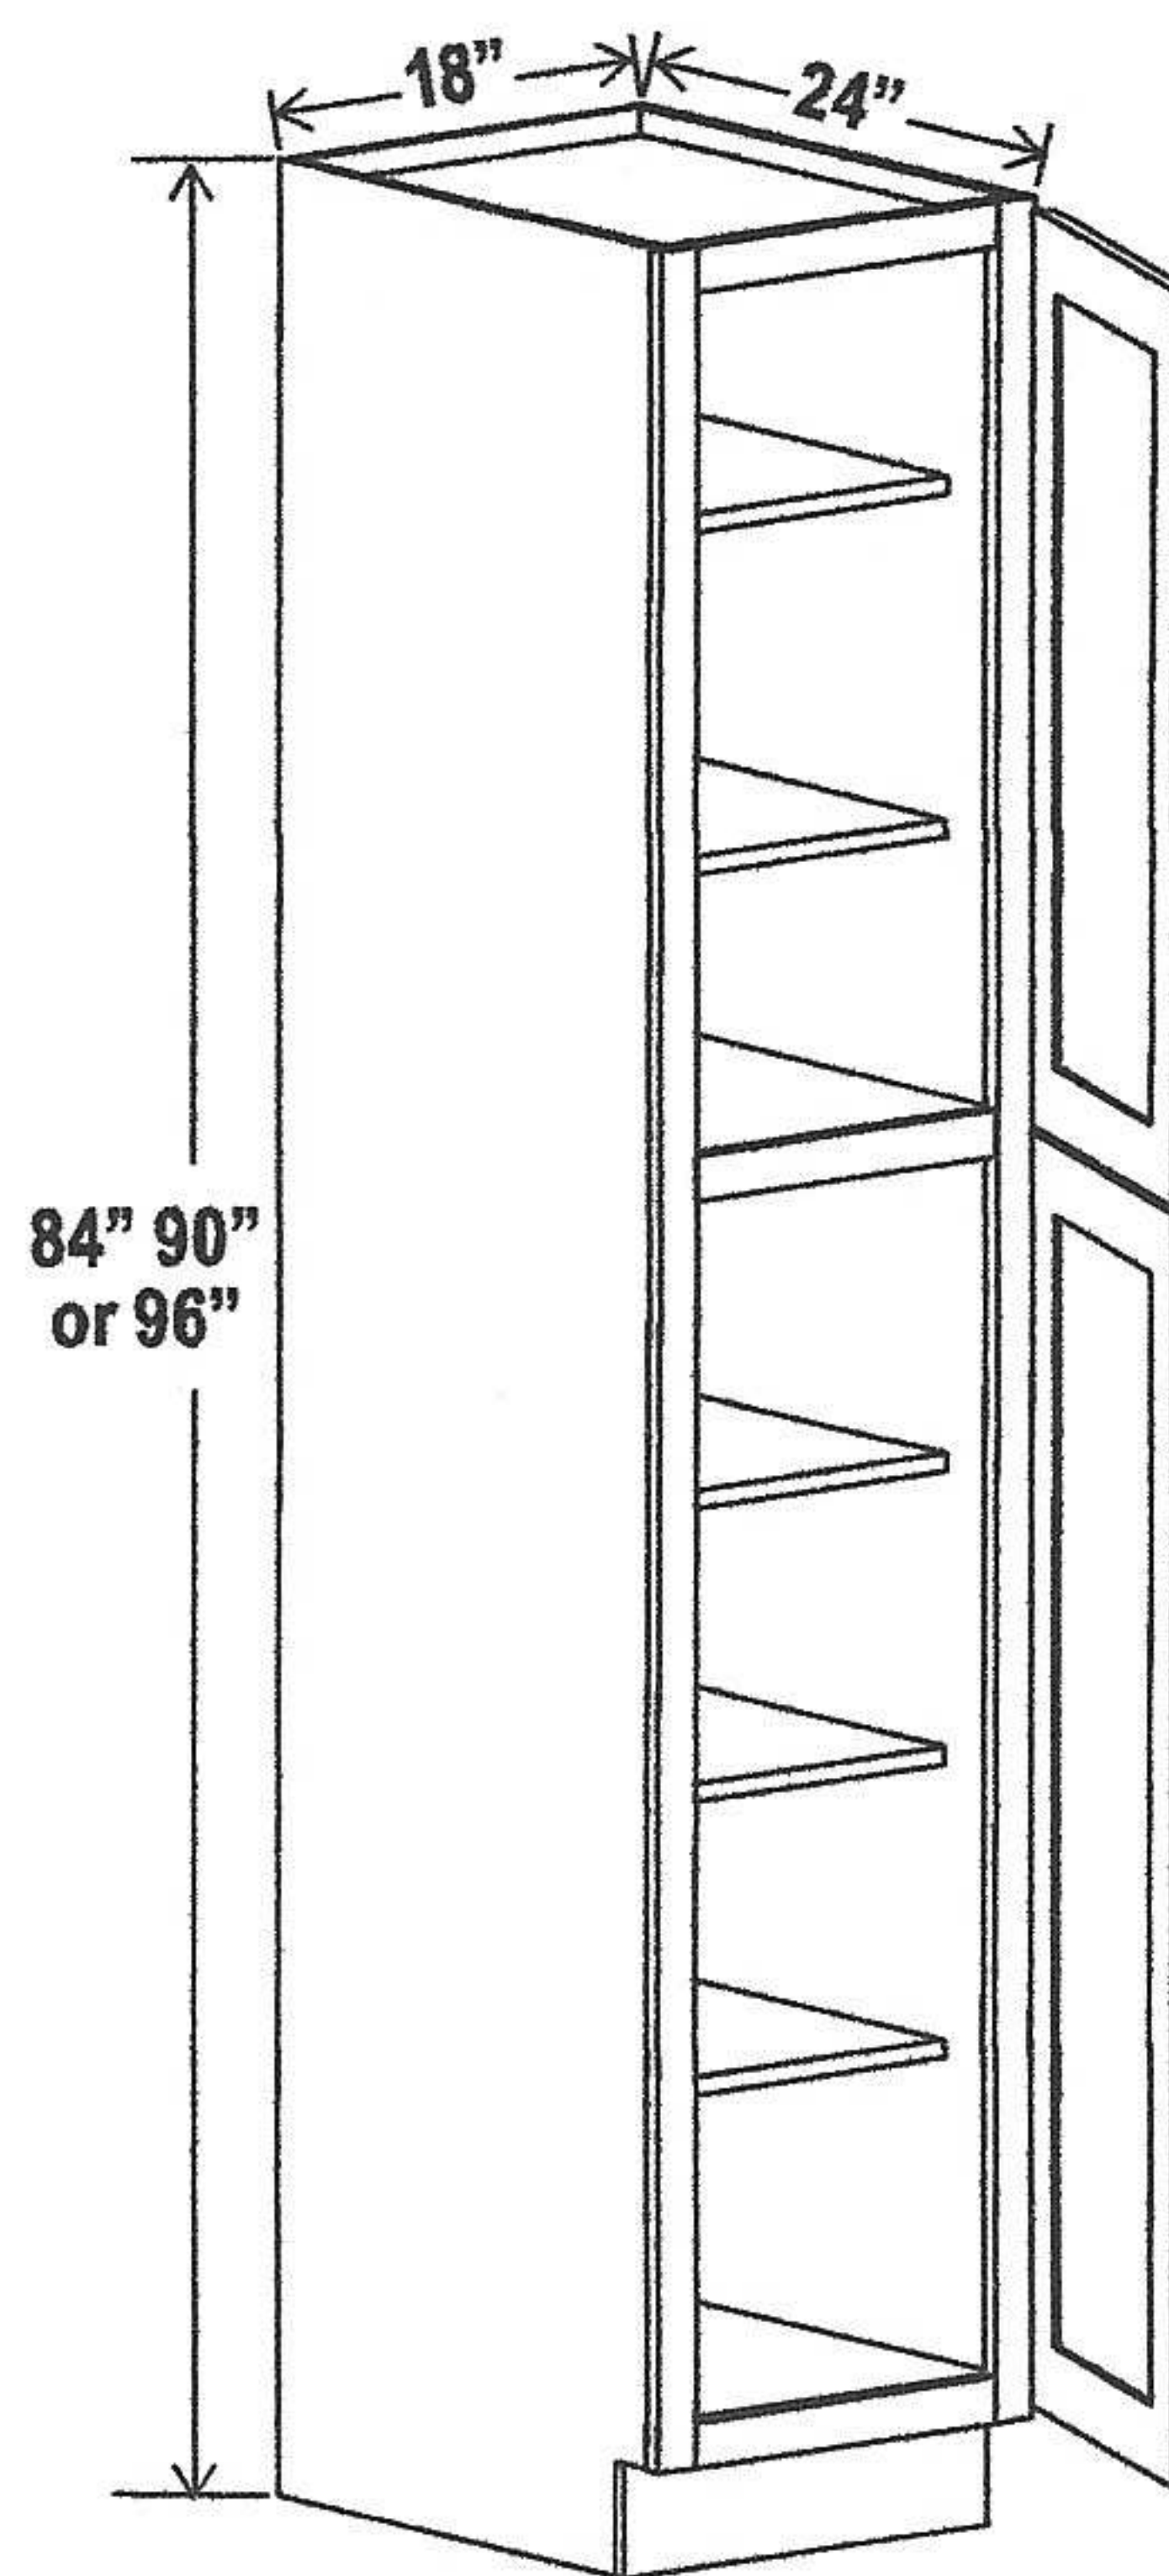

Utility Pantry

18"W

Item Code		W	H	D
U188424	Cabinet	18	84	24
	Top Door	17 1/2	29	3/4
	Bottom Door	17 1/2	49 1/4	3/4
U189024	Cabinet	18	90	24
	Top Door	17 1/2	35	3/4
	Bottom Door	17 1/2	49 1/4	3/4
U189624	Cabinet	18	96	24
	Top Door	17 1/2	41	3/4
	Bottom Door	17 1/2	49 1/4	3/4

Two adjustable top shelves
Three bottom shelves
Note: Roll out shelf kits available