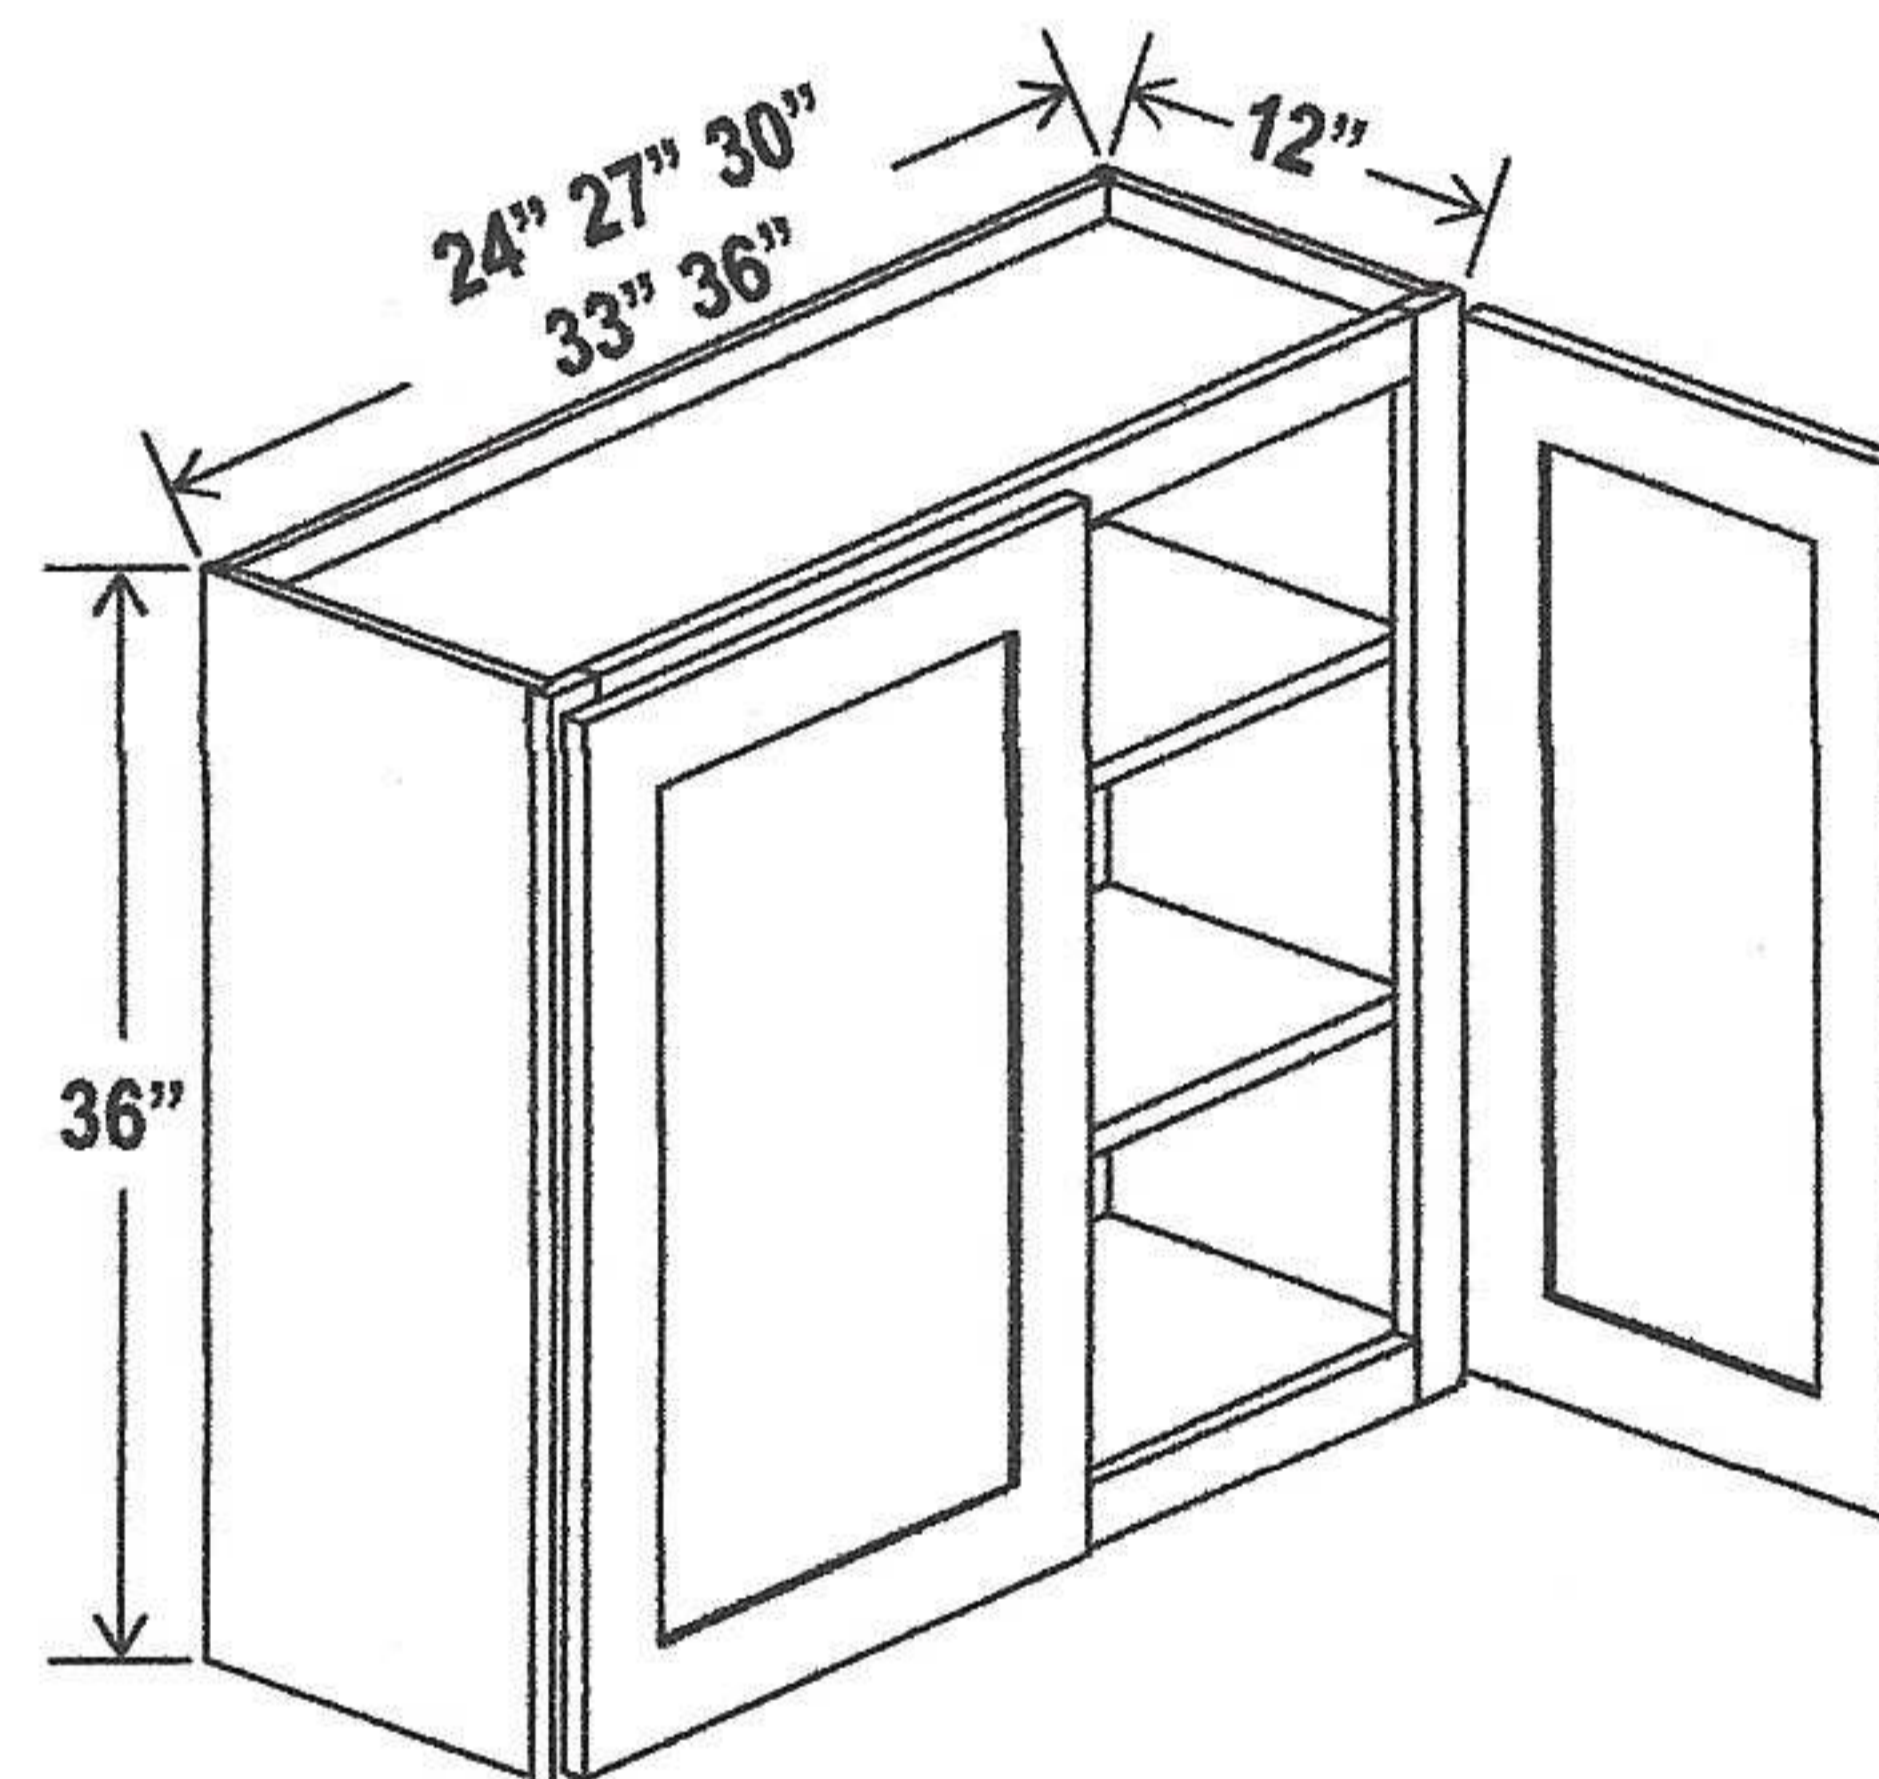

Two adjustable shelves

Wall Cabinet Double Glass Doors

36"H

Item Code		W	H	D
W2436GD	Cabinet	24	36	12
	Door	11 3/4	35	3/4
W3036GD	Cabinet	30	36	12
	Door	14 3/4	35	3/4