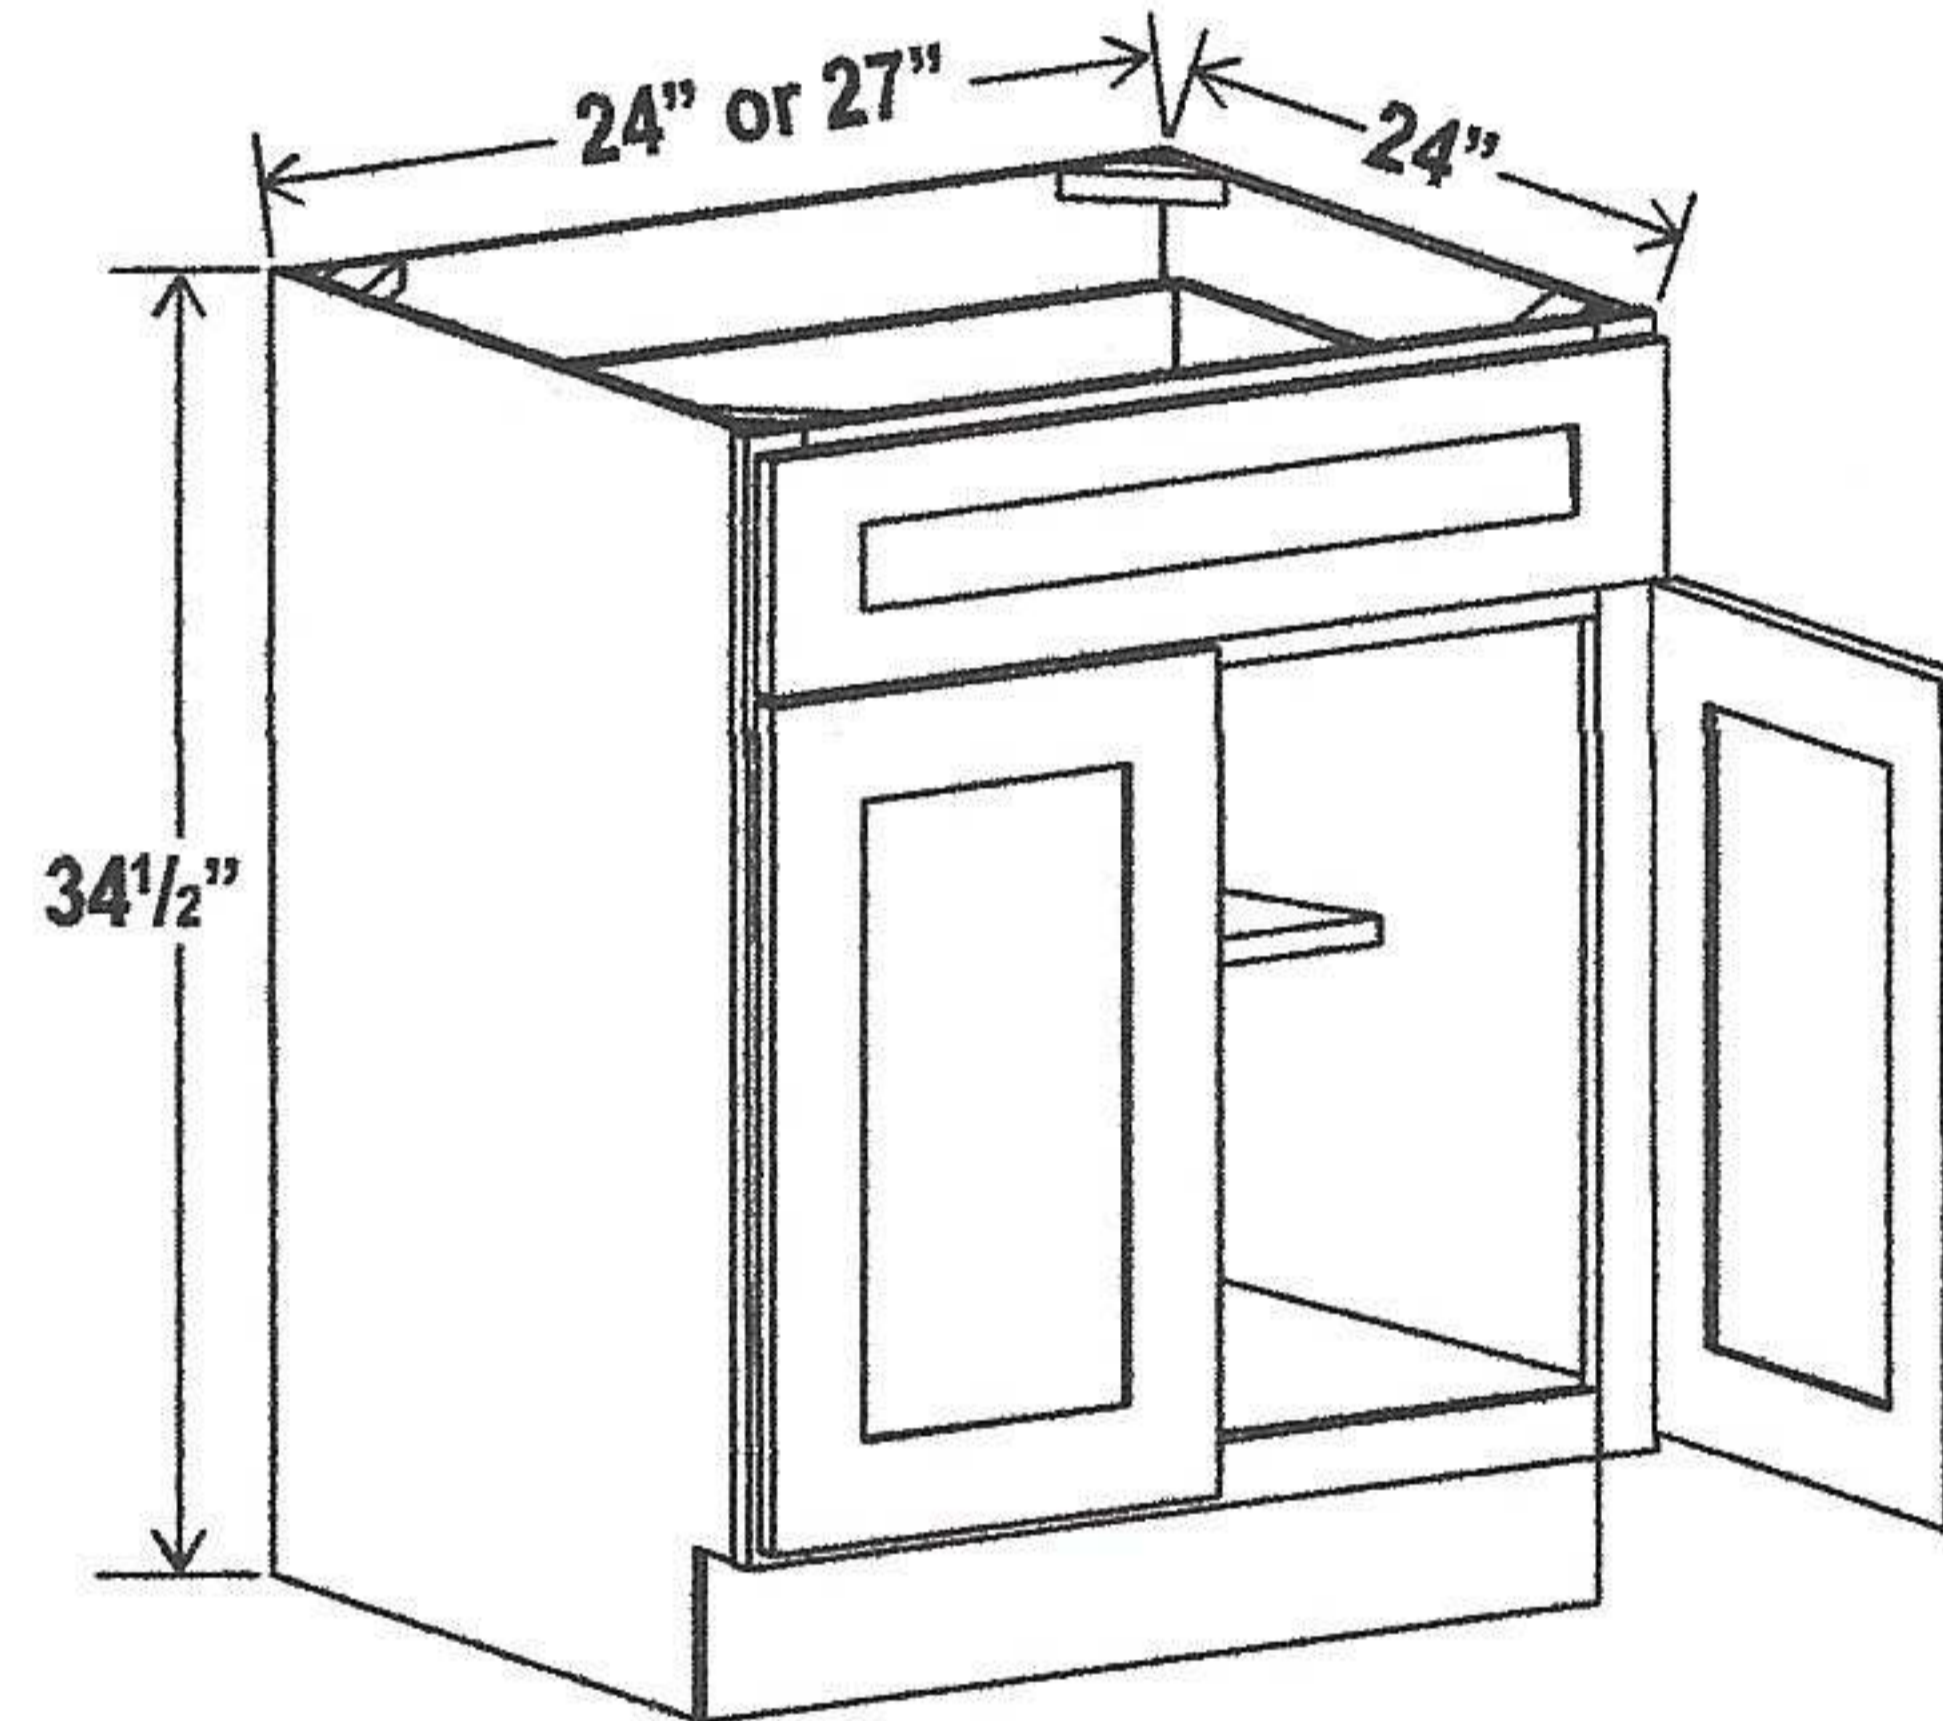

One drawer

Base Cabinet Double Doors

Item Code		W	H	D
B30	Cabinet	30	34 1/2	24
	Door	14 3/4	22 1/2	3/4
	Drawer	14 3/4	6 1/4	3/4
B33	Cabinet	33	34 1/2	24
	Door	16 1/4	22 1/2	3/4
	Drawer	16 1/4	6 1/4	3/4
B36	Cabinet	36	34 1/2	24
	Door	17 3/4	22 1/2	3/4
	Drawer	17 3/4	6 1/4	3/4
B42	Cabinet	42	34 1/2	24
	Door	20 3/4	22 1/2	3/4
	Drawer	20 3/4	6 1/4	3/4