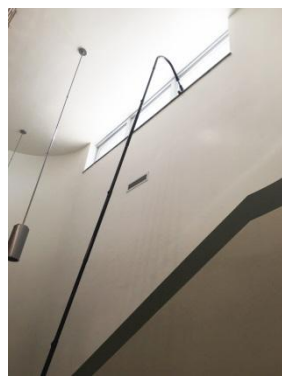

Domestic / Commercial Hi-Reach Cleaning Solutions

**AMELIO'S
EXCLUSIVE**

The Hi Reach Kits allow a homeowner or cleaning service to clean both vertical and horizontal elevated surfaces. Everything from textured walls, the face of a stone fireplace, return air ducts, even horizontal surfaces like plant shelves, and light fixtures. Given the number of homes and businesses with high ceilings, this is a great sales opportunity.

With the ability to mate with backpack vacuums, wet/dry vacuums, or any powerful portable, like the Clean obsessed CO711 canister you can now clean up to 25 feet from the floor.

When you order any of these kits, you get all the tools you see below, an 8' x 1-1/2" Hose, and the Hi Reach Wands (# of wands dependent on kit ordered).

Hi Reach Kits Available in 3 reach lengths !

**#93301 12' Reach Kit
$ 295.00**

**#93290 18' Reach Kit
$ 345.00**

**#93279 25' Reach Kit
$ 395.00**

VS

**Protect Your Employees
& Your Business From
Costly Accidents !!!**