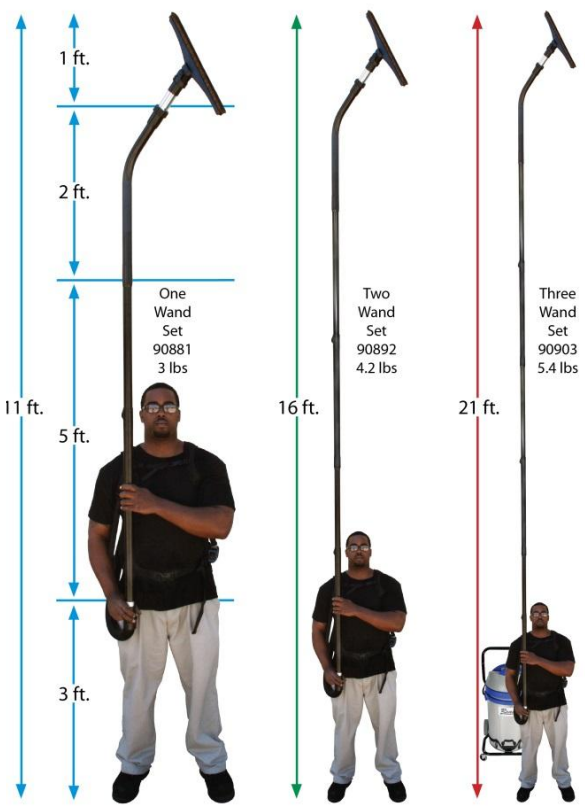

With the ability to mate with backpack vacuums, wet/dry vacuums, or any powerful portable, like the Clean obsessed CO711 canister you can now clean up to 25 feet from the floor.

When you order any of these kits, you get all the tools you see below, an 8' x 1-1/2" Hose, and the Hi Reach Wands (# of wands dependent on kit ordered).

Hi Reach Kits Available in 3 reach lengths !

**#93301 12' Reach Kit
\$ 295.00**

**#93290 18' Reach Kit
\$ 345.00**

**#93279 25' Reach Kit
\$ 395.00**

VS

**Protect Your Employees
& Your Business From
Costly Accidents !!!**