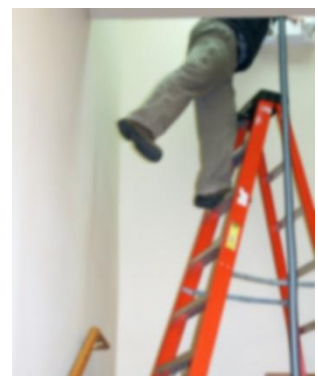

**Protect Your Employees
& Your Business From
Costly Accidents !!!**