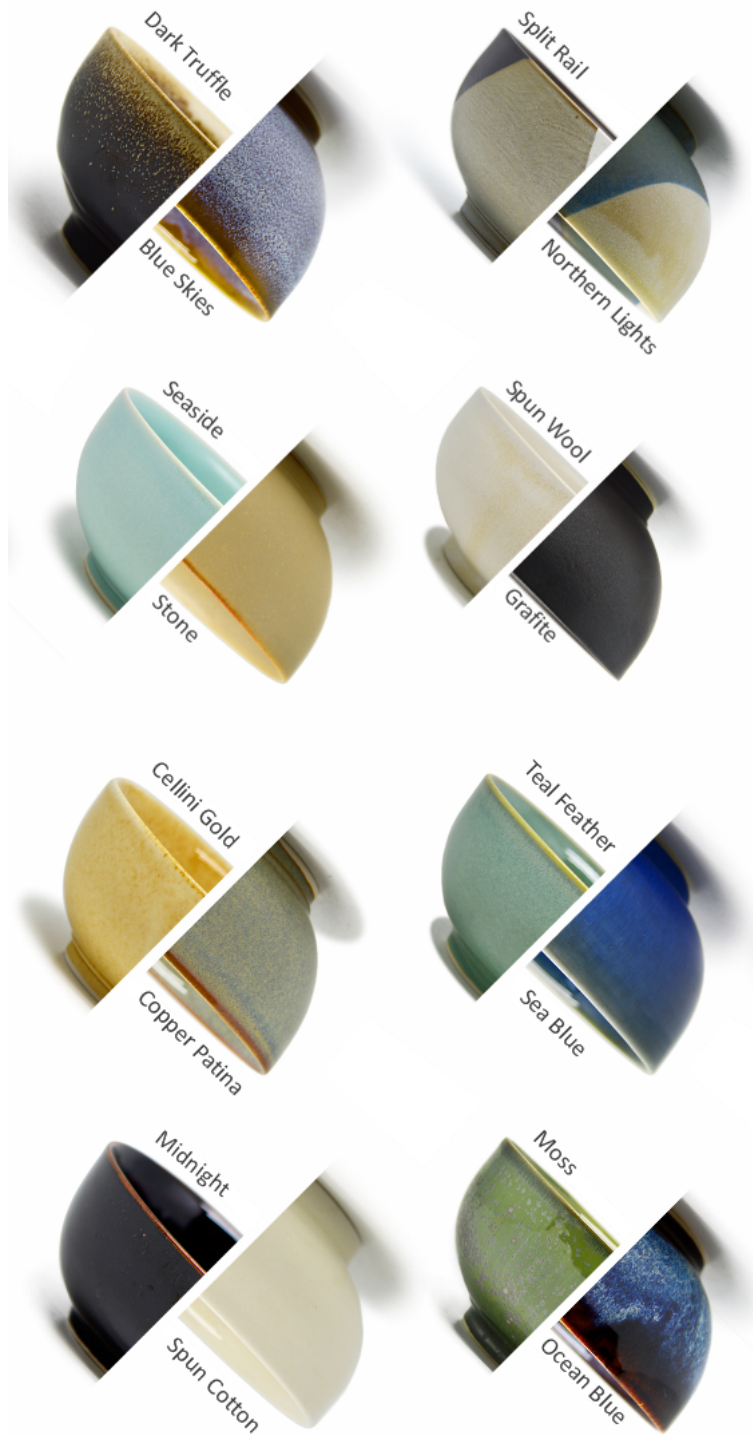

SUITE^{TM} DISTINCTION

Part #	Description
2022	4"x4" Square Soap Dish
2013	4"x5" Soap Dish
3022	4"x8" Bath Tray
3013	4"x10" Bath Tray
5224	3" Square Jar with Lid

Case Pack Quantity is 20 Pieces

Visit our website for additional design options
www.SuiteDistinction.com