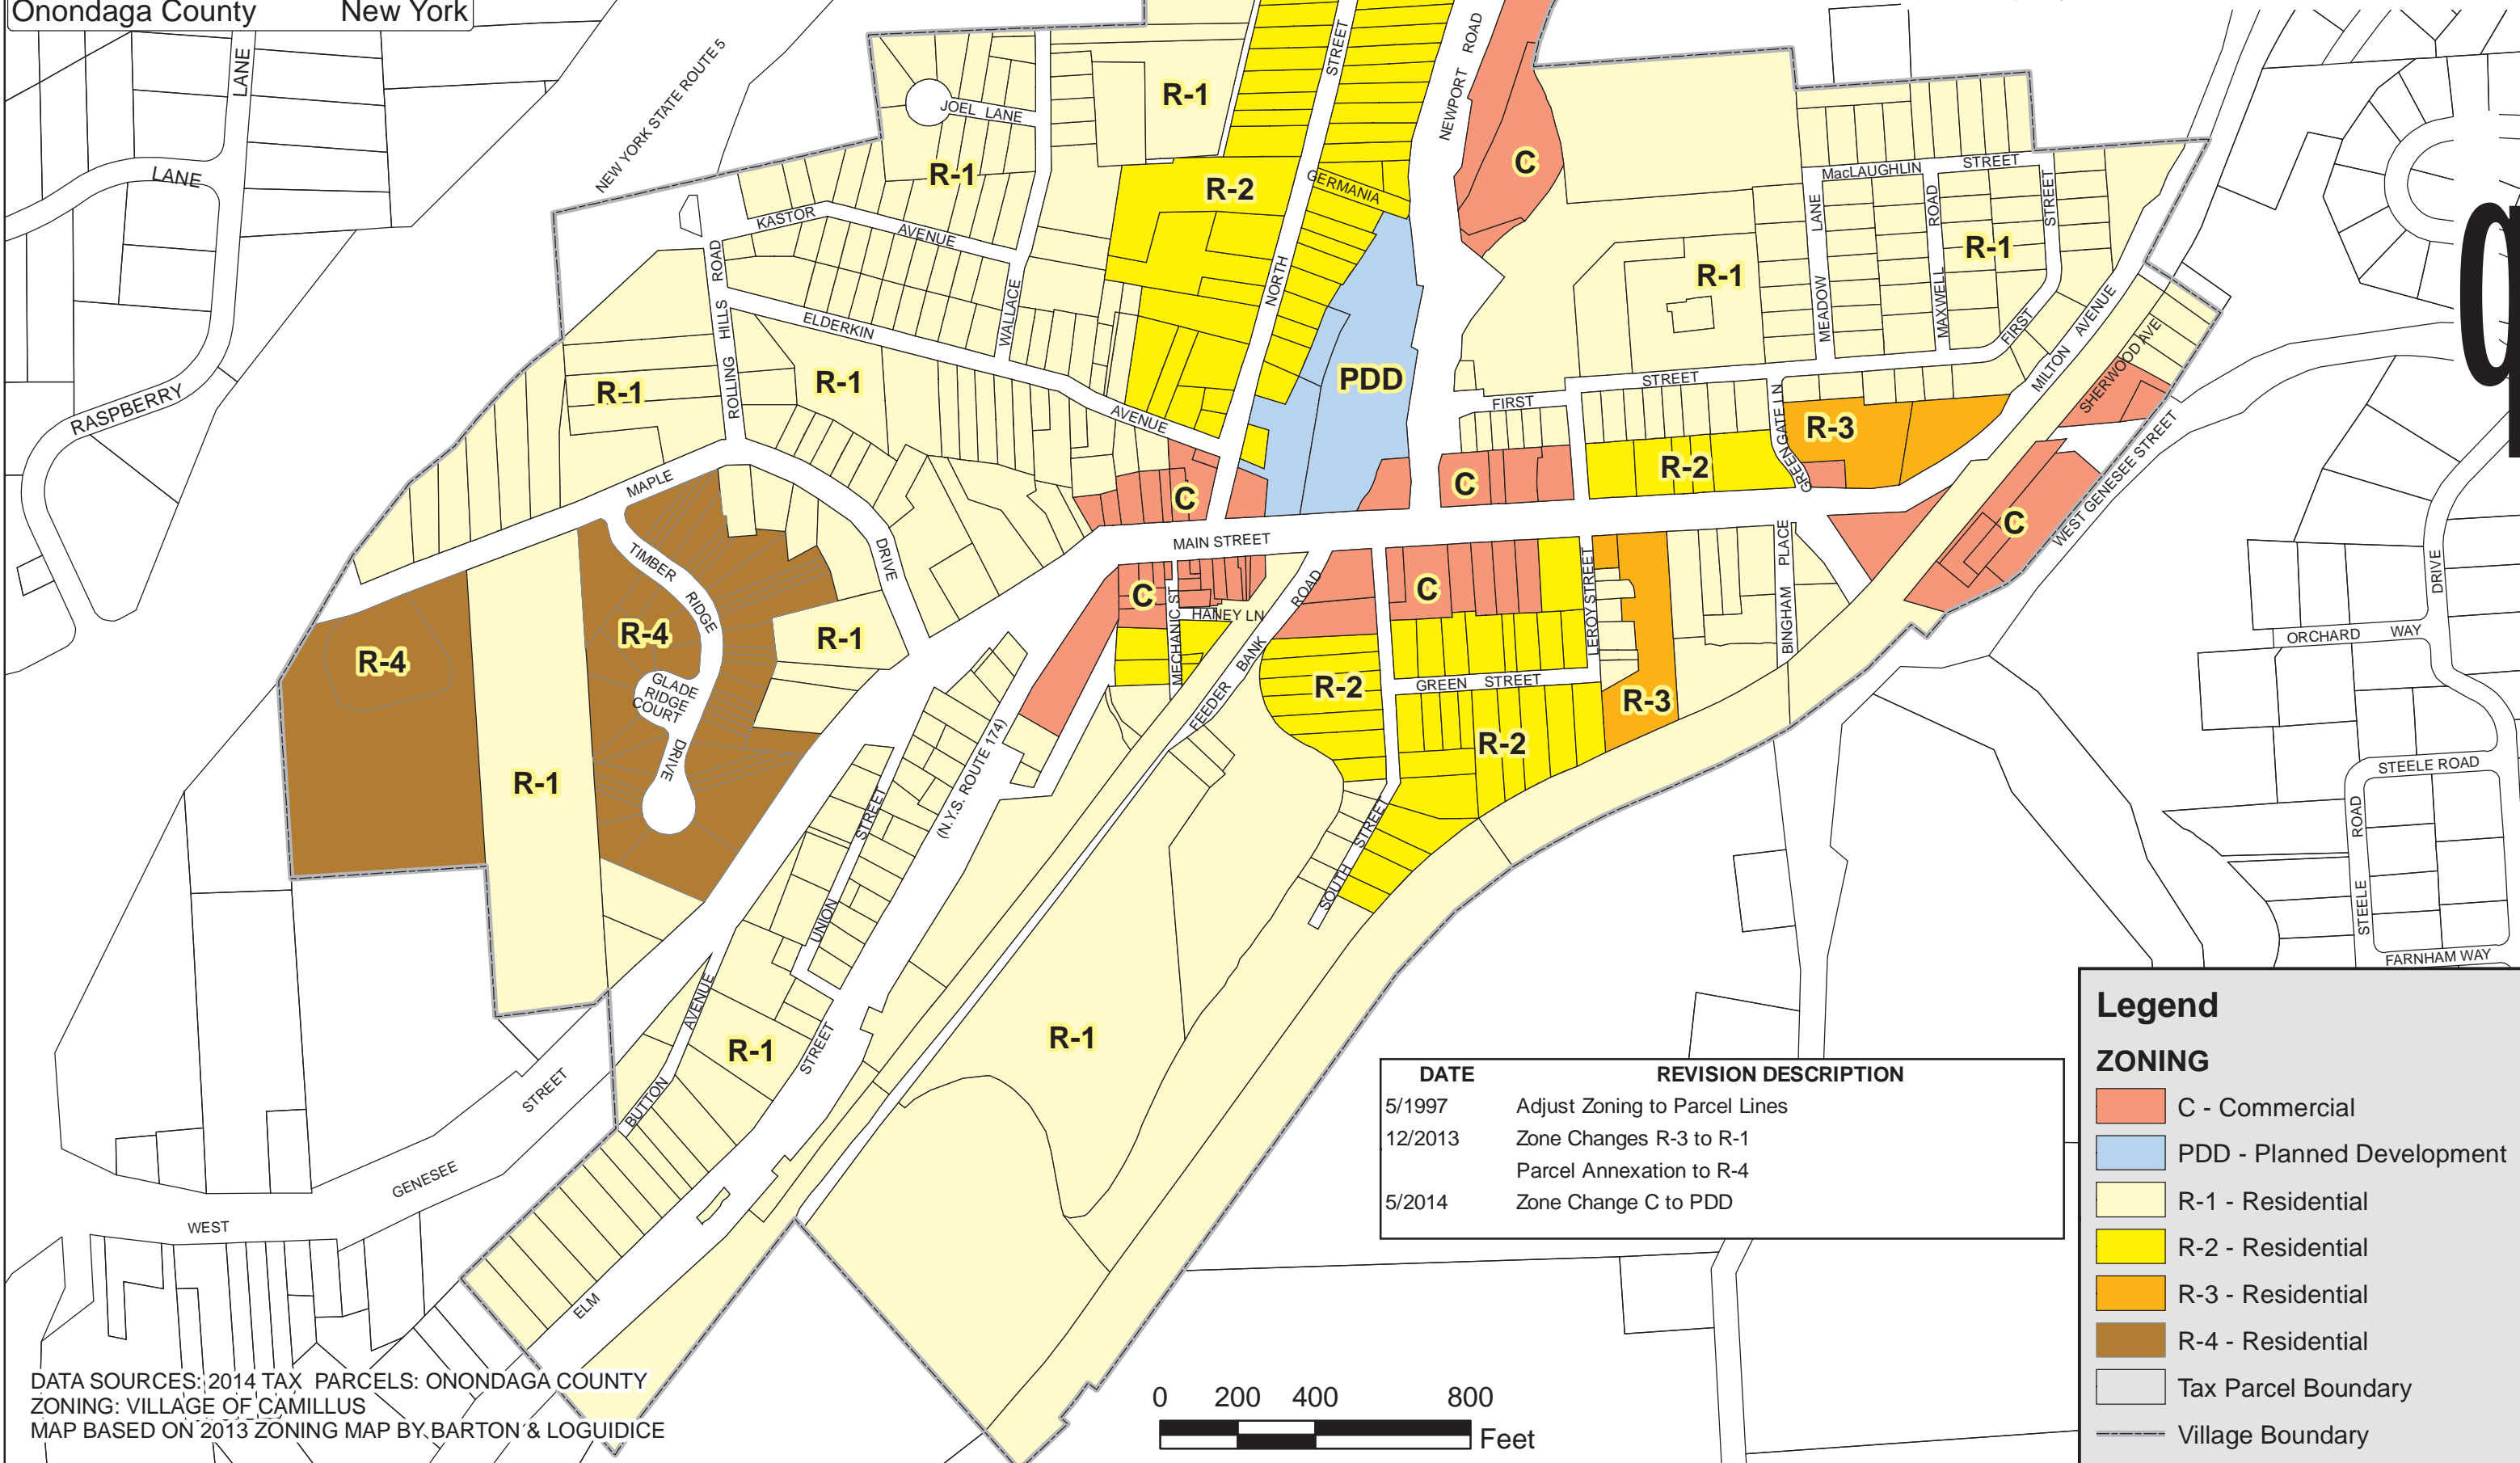

Village of Camillus Zoning Map

Onondaga County New York

W-M ENGINEERING, DPC

P.O. Box 37, Syracuse, New York 13209

(315) 952-8159 WMORSE@WMENGINEERS.COM

DATE	REVISION DESCRIPTION
5/1997	Adjust Zoning to Parcel Lines
12/2013	Zone Changes R-3 to R-1 Parcel Annexation to R-4
5/2014	Zone Change C to PDD

Legend

ZONING

- C - Commercial
- PDD - Planned Development
- R-1 - Residential
- R-2 - Residential
- R-3 - Residential
- R-4 - Residential
- Tax Parcel Boundary
- Village Boundary

DATA SOURCES: 2014 TAX PARCELS: ONONDAGA COUNTY
ZONING: VILLAGE OF CAMILLUS
MAP BASED ON 2013 ZONING MAP BY BARTON & LOGUIDICE