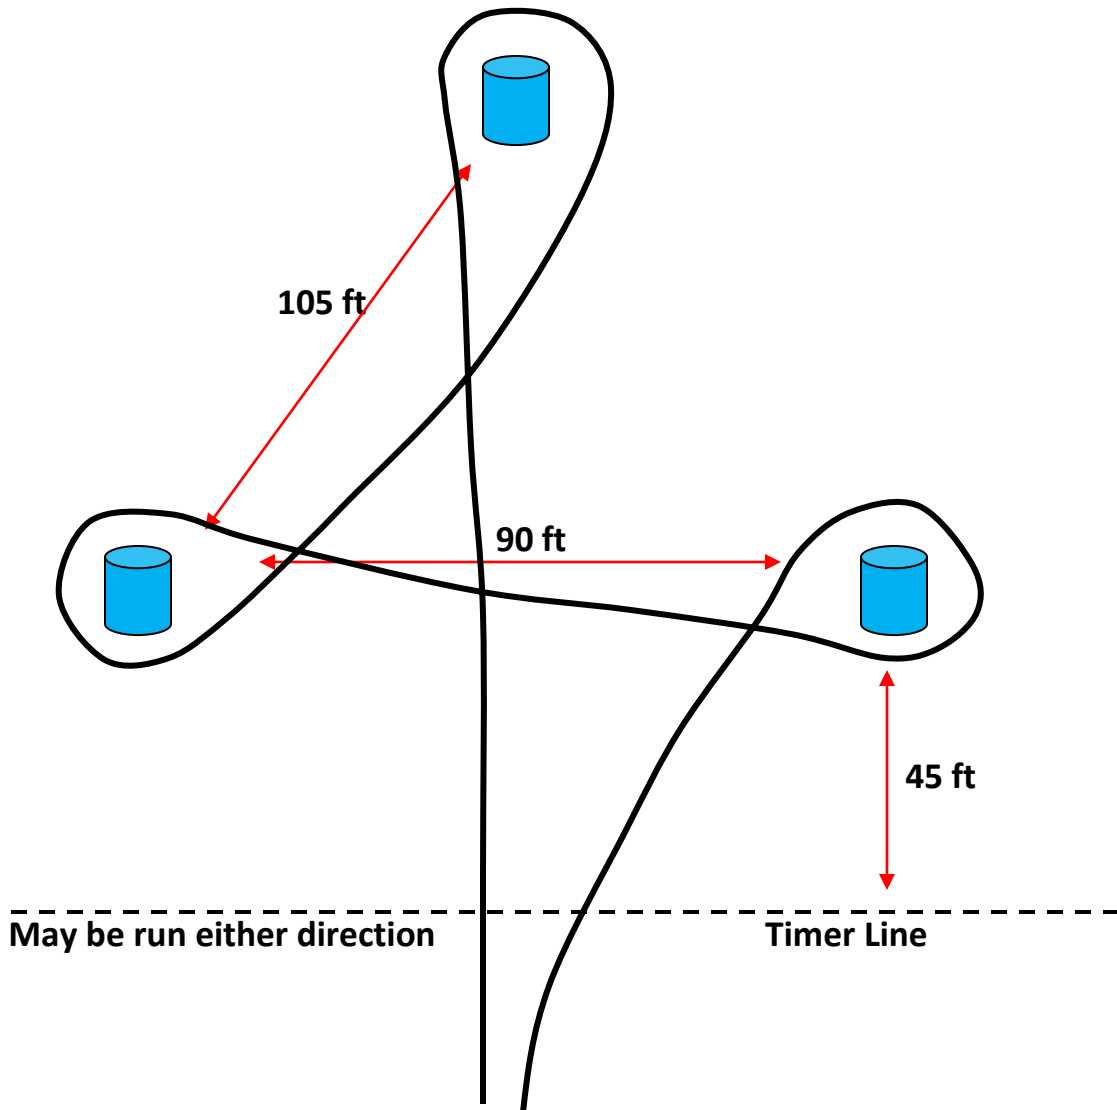

Cloverleaf Barrels