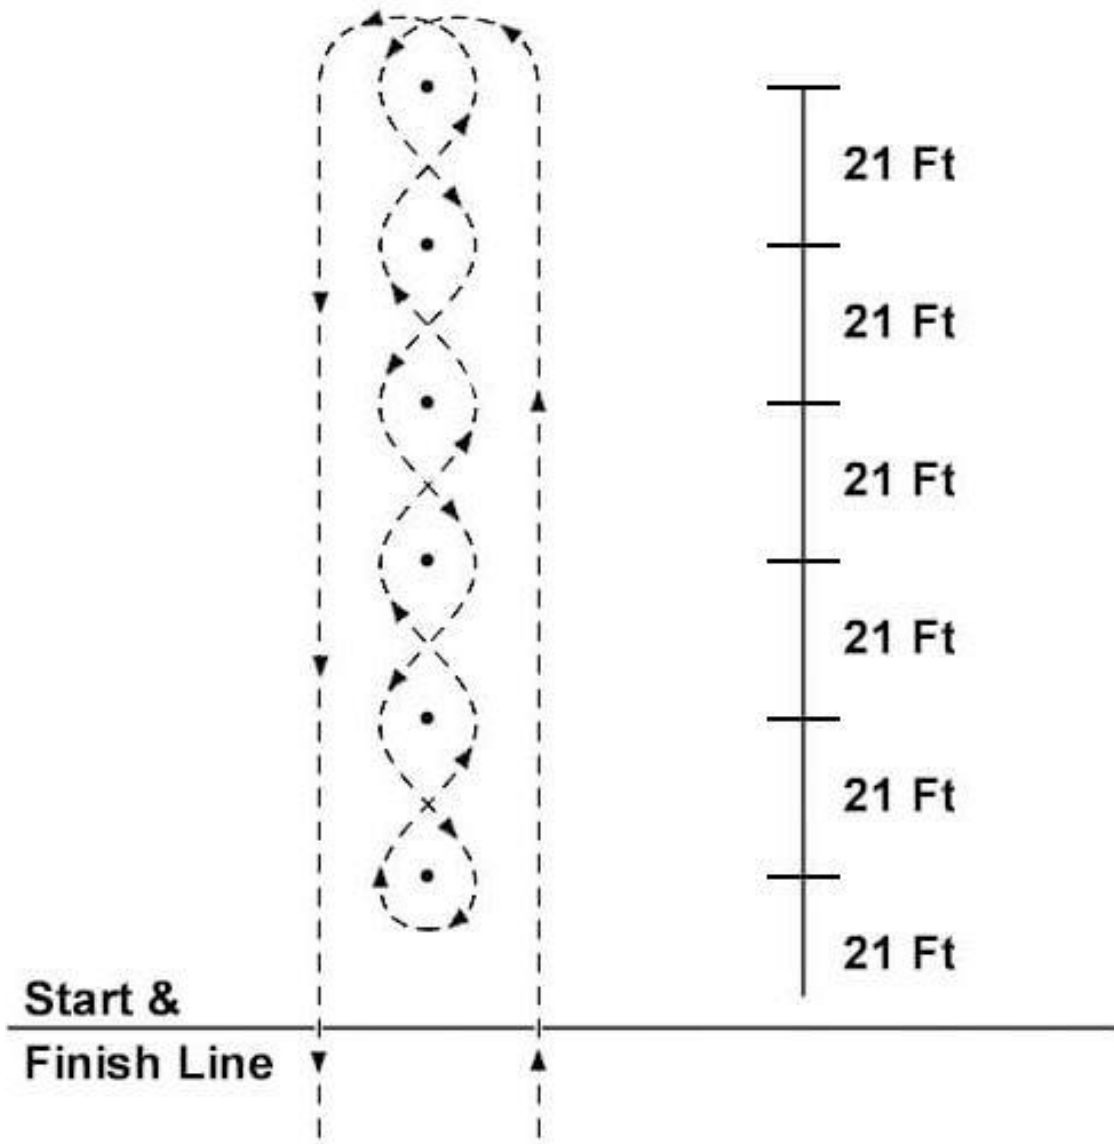

# Beginner Poles

Timer Line

May be run either direction

# Washington Poles

Can be run either direction