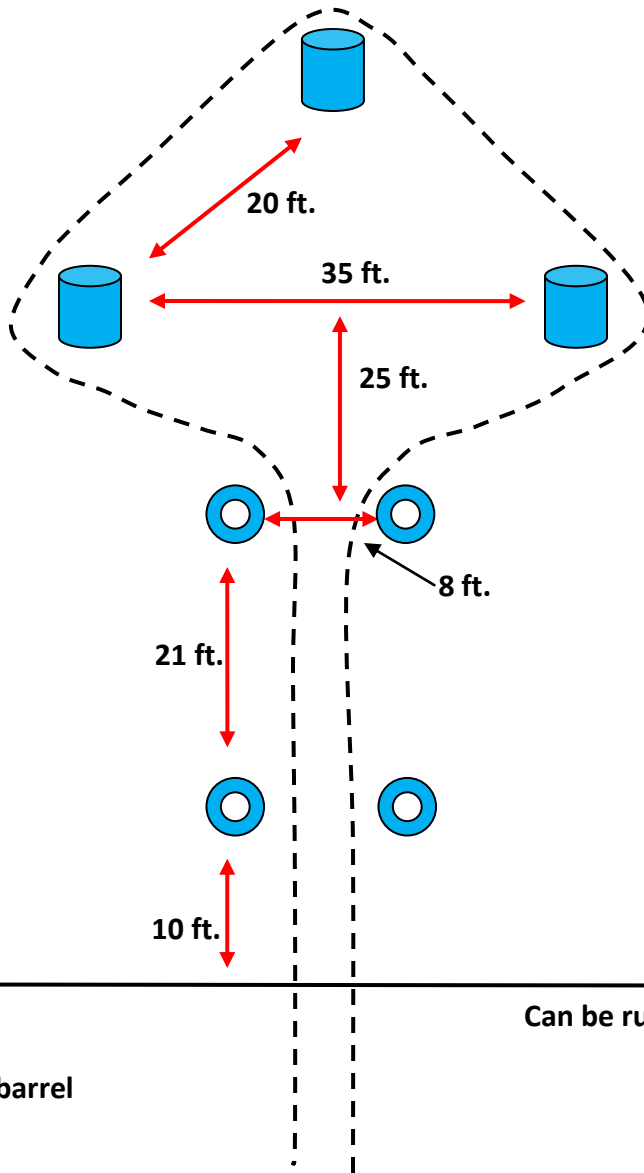

Cloverleaf Barrels

Cupid's Arrow

Timer Line

 = pole  = barrel

Can be run either direction

Beginner Poles

Timer Line

May be run either direction

Washington Poles

Can be run either direction

Heart Run