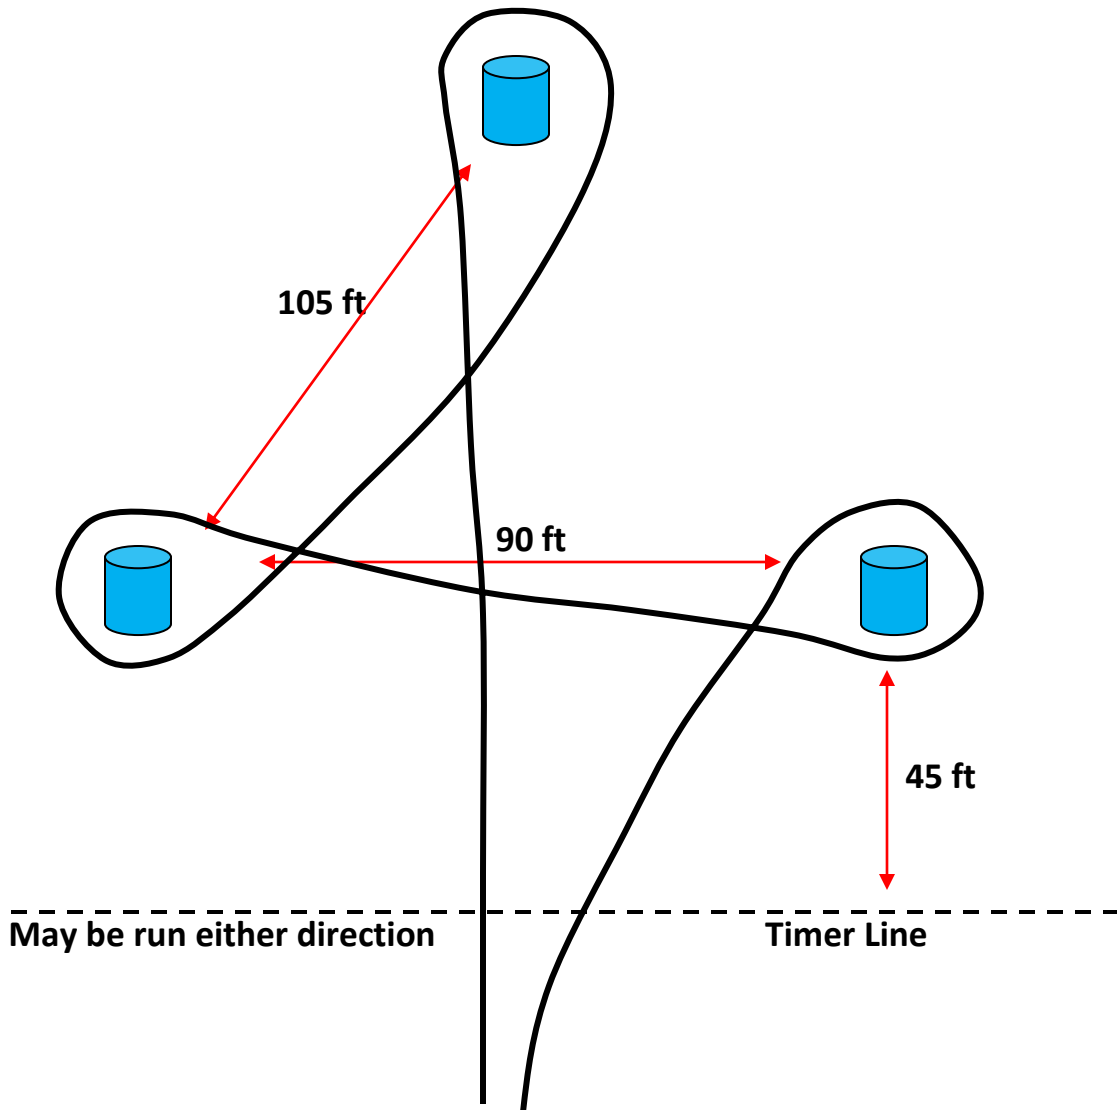

Cloverleaf Barrels

Cupid's Arrow

Timer Line

 = pole  = barrel

Can be run either direction

Beginner Poles

Timer Line

May be run either direction

Washington Poles

Can be run either direction

Heart Run