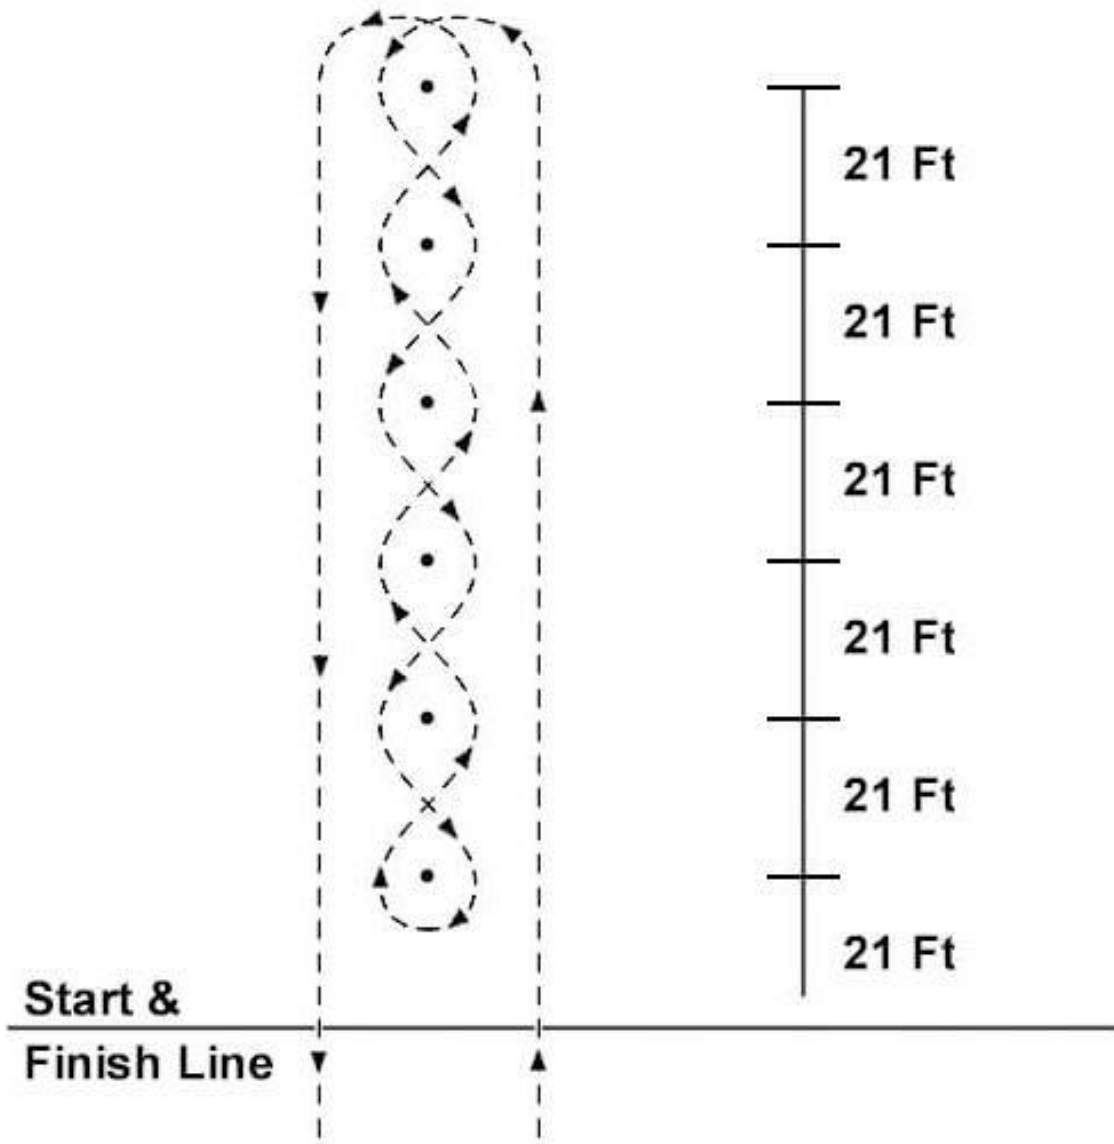

Cloverleaf Barrels

Cupid's Arrow

Timer Line

 = pole  = barrel

Can be run either direction

Beginner Poles

Timer Line

May be run either direction

Washington Poles

Can be run either direction

Heart Run