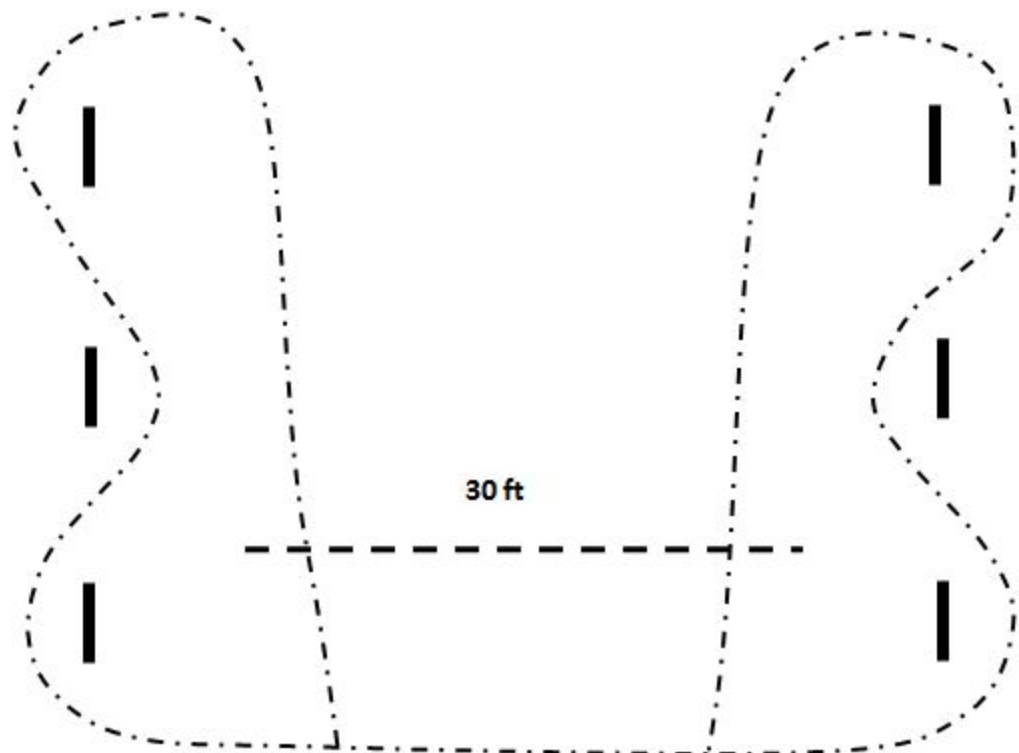

Cloverleaf Barrels

BIG M

Beginner Poles

Timer Line

May be run either direction

Washington Poles

Start &
Finish Line

21 Ft

21 Ft

21 Ft

21 Ft

21 Ft

21 Ft

Miss Terri's Butterfly

Timer Line

Can be run either direction

30ft to timer / 21ft apart poles