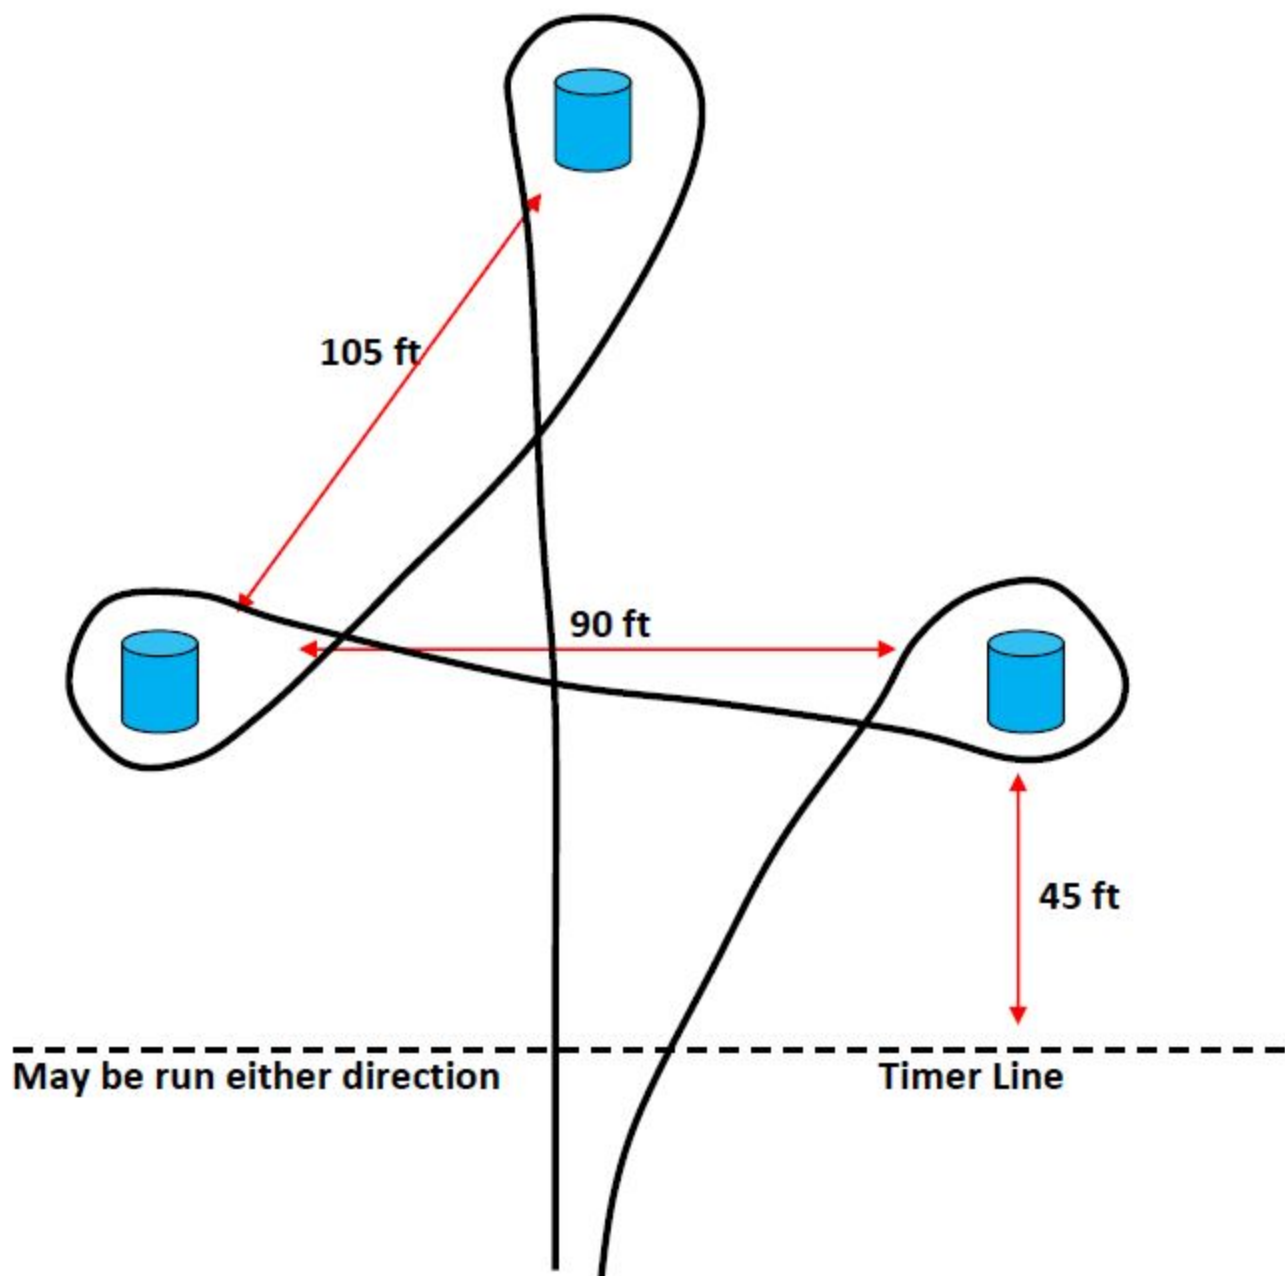

Cloverleaf Barrels

BIG M

Beginner Poles

Timer Line

May be run either direction

Washington Poles

Start &
Finish Line

21 Ft

21 Ft

21 Ft

21 Ft

21 Ft

21 Ft

Miss Terri's Butterfly

Timer Line

Can be run either direction

30ft to timer / 21ft apart poles