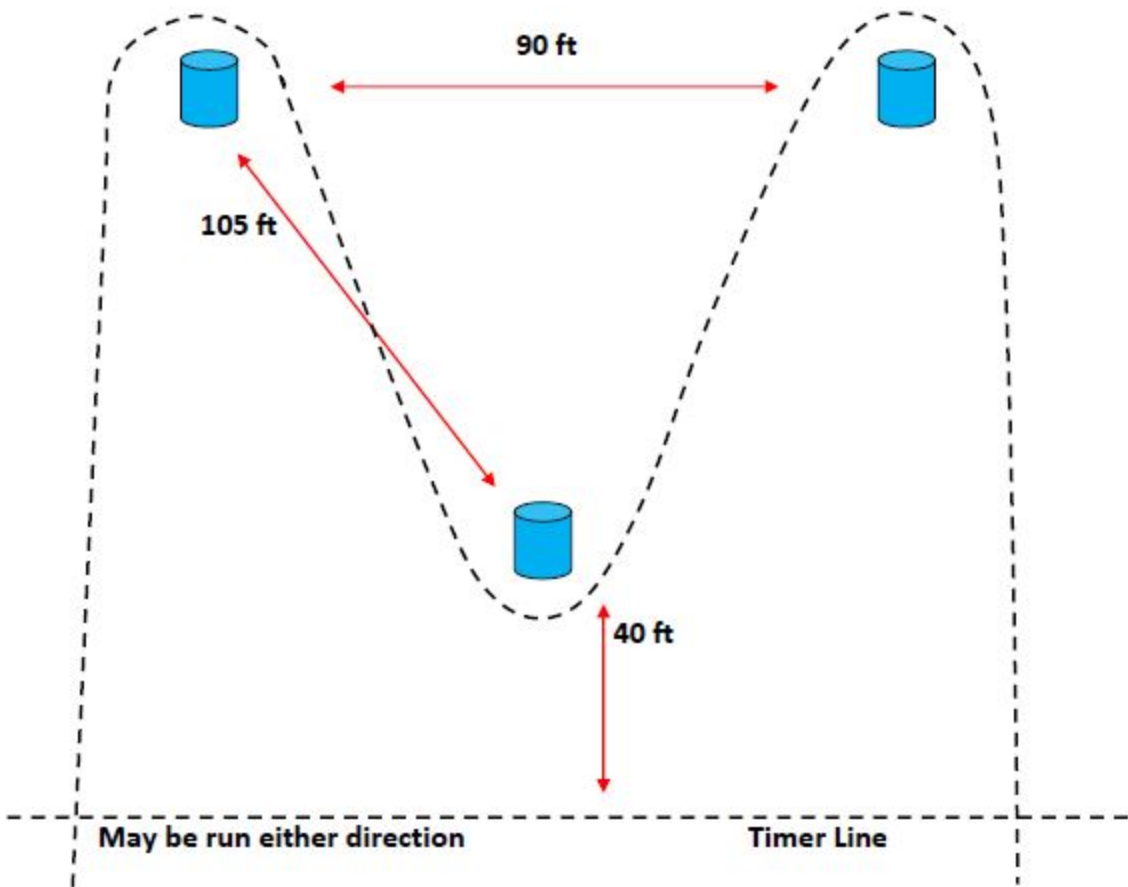

Cloverleaf Barrels

BIG M

Beginner Poles

Timer Line

May be run either direction

Washington Poles

Start &
Finish Line

21 Ft

21 Ft

21 Ft

21 Ft

21 Ft

21 Ft

Miss Terri's Butterfly

Timer Line

Can be run either direction

30ft to timer / 21ft apart poles