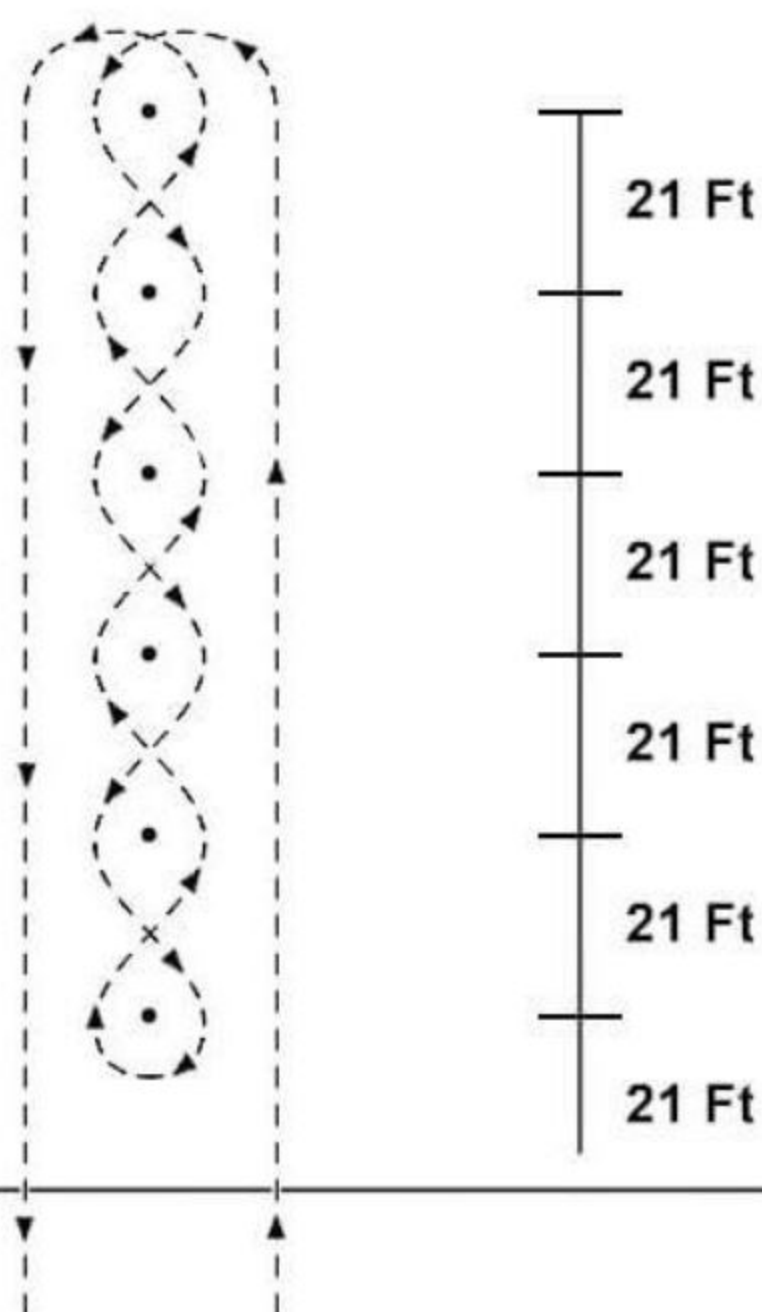

Cloverleaf Barrels

BIG M

Beginner Poles

Timer Line

May be run either direction

Washington Poles

Start &
Finish Line

21 Ft

21 Ft

21 Ft

21 Ft

21 Ft

21 Ft

Miss Terri's Butterfly

Timer Line

Can be run either direction

30ft to timer / 21ft apart poles