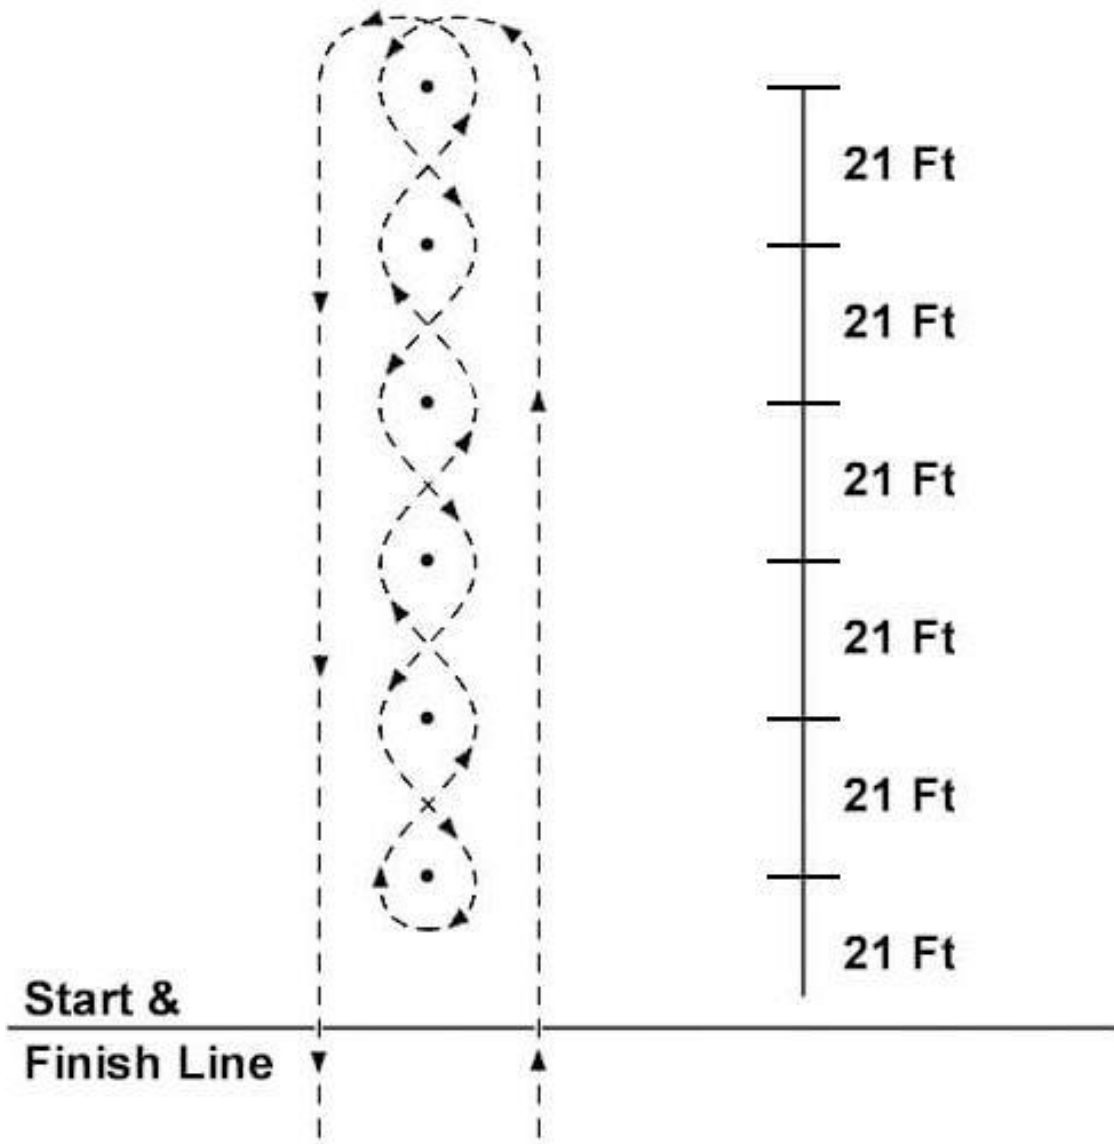

Cloverleaf Barrels

Two Pole Run

Beginner Poles

Timer Line

May be run either direction

Washington Poles

Can be run either direction

Double Bow Tie