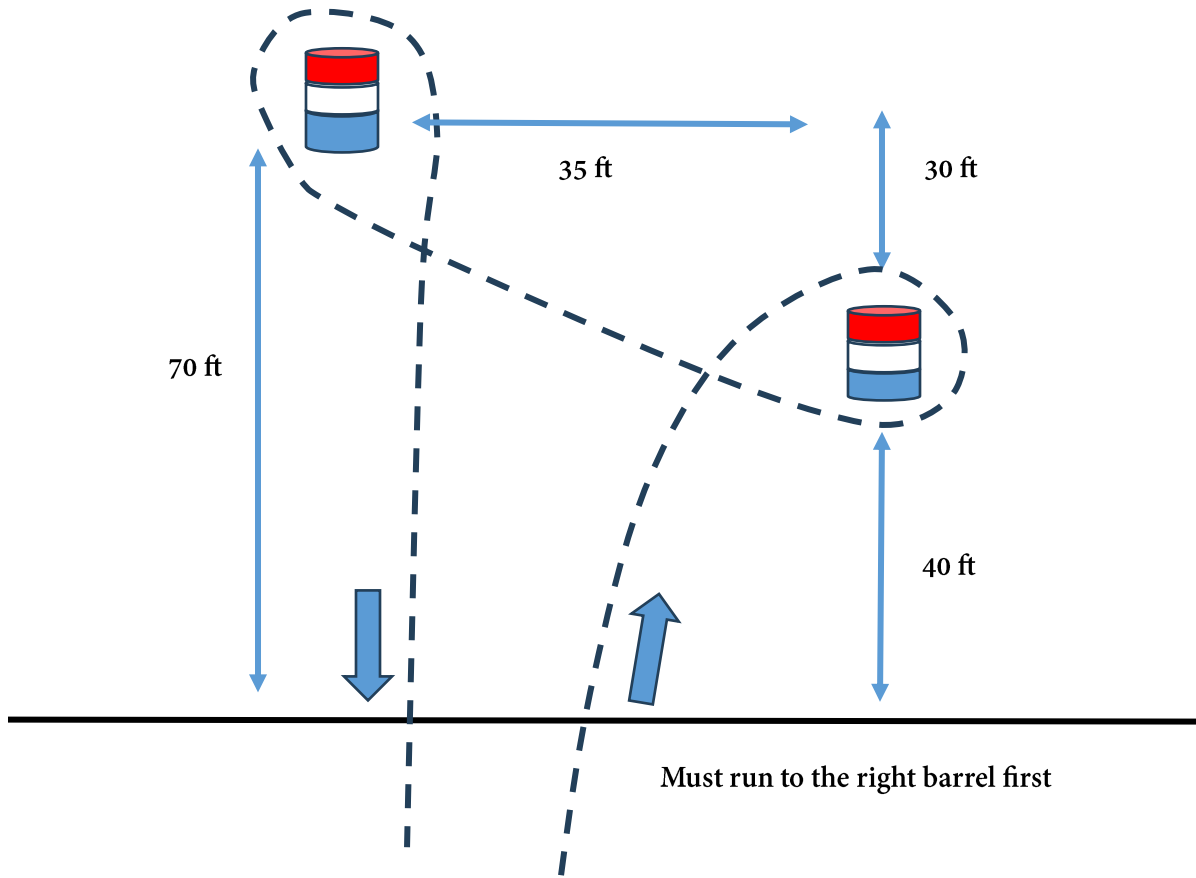

Cloverleaf Barrels

Two Pole Run

Beginner Poles

Timer Line

May be run either direction

Washington Poles

Can be run either direction

Double Bow Tie