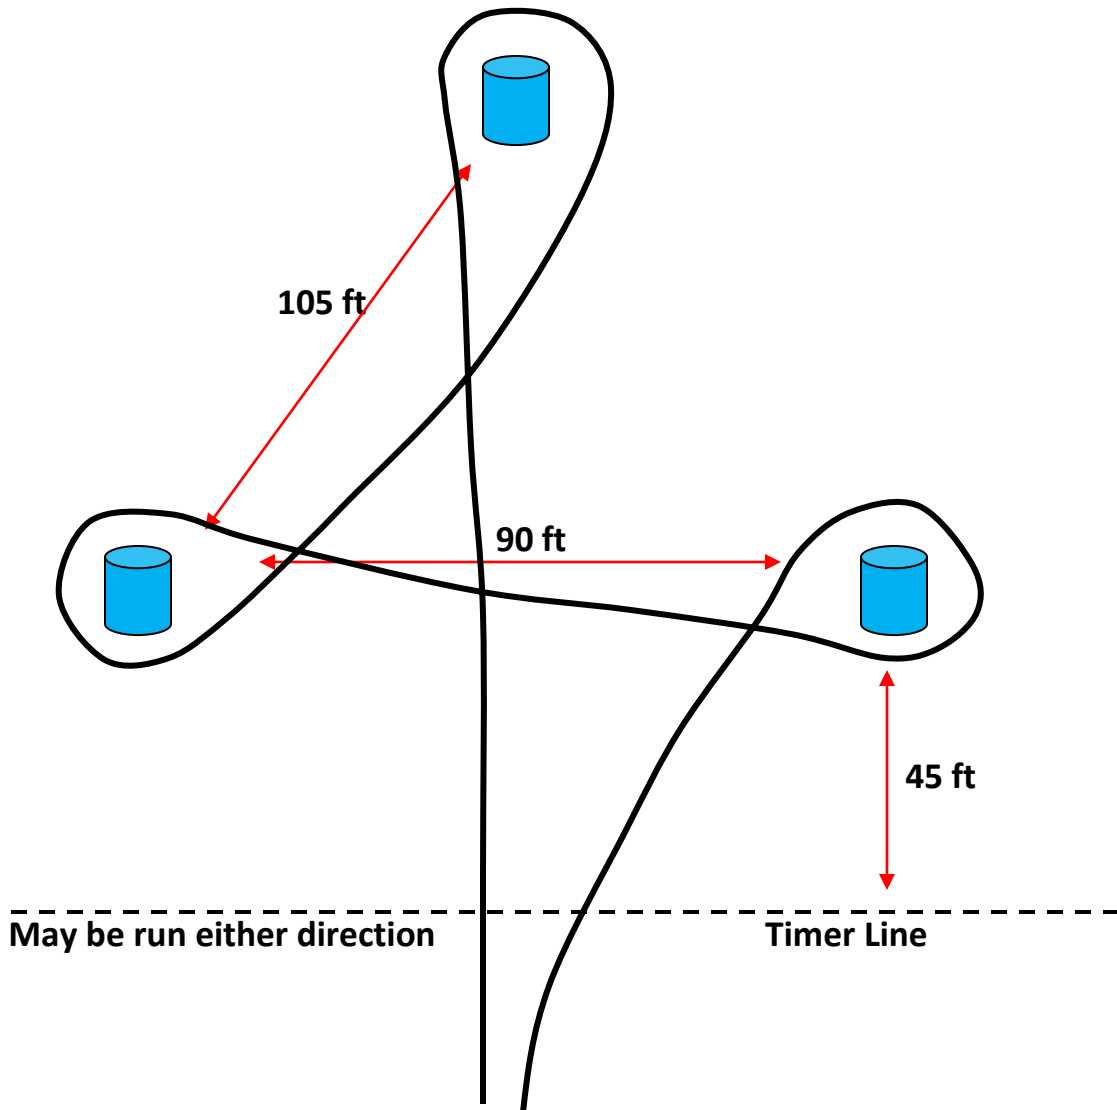

Cloverleaf Barrels

Two Pole Run

Beginner Poles

Timer Line

May be run either direction

Washington Poles

Can be run either direction

Double Bow Tie