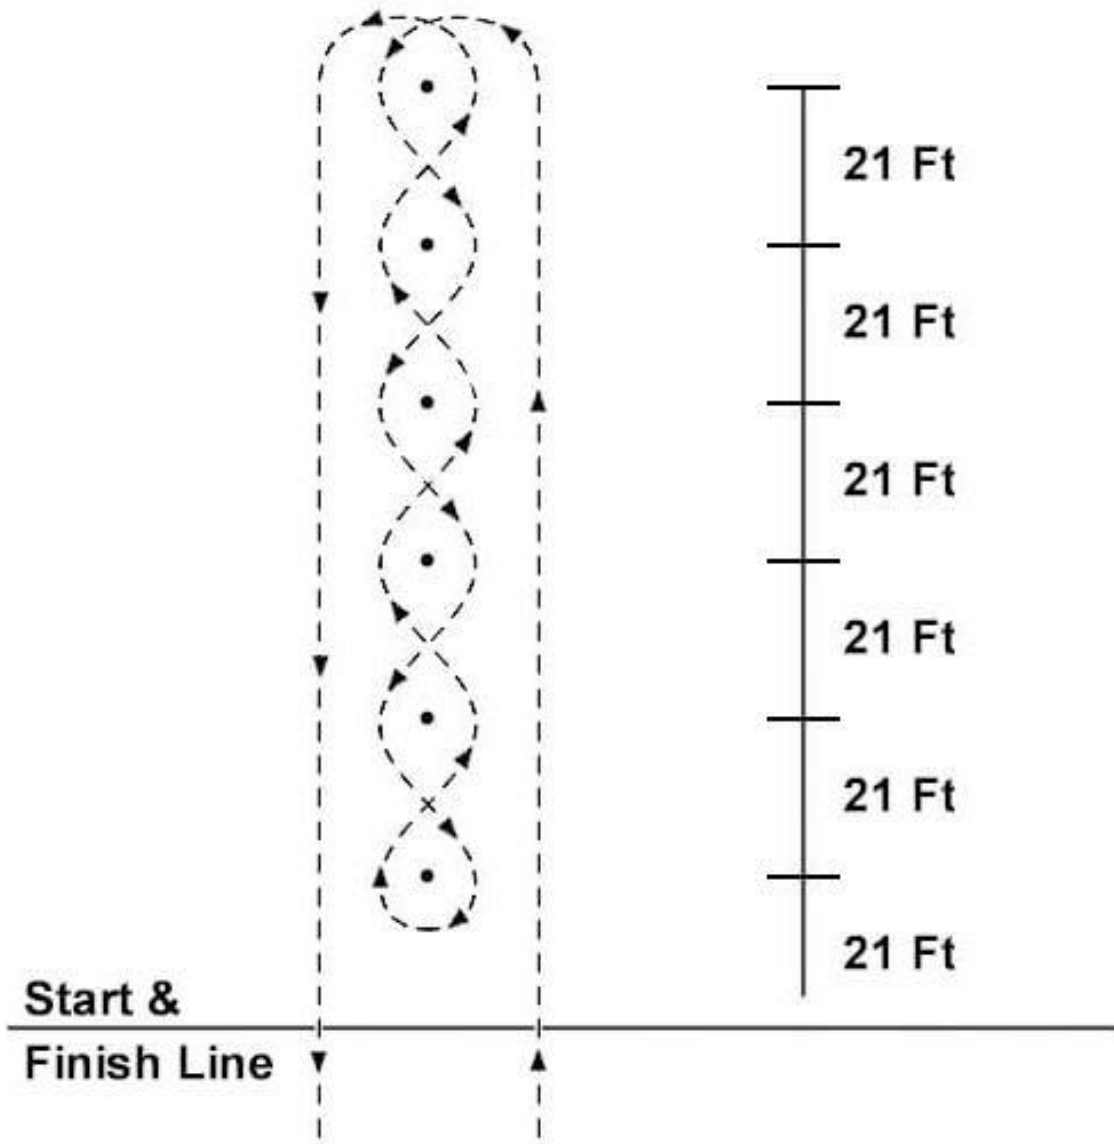

Cloverleaf Barrels

BOOMERANG

Timer Line

Right Side Start

21 ft

Poles 21 ft apart

Gate 8 ft apart

Beginner Poles

Timer Line

May be run either direction

Washington Poles

Can be run either direction

Open End Figure Fight

25 ft

40ft

Timer Line

Run Either Direction