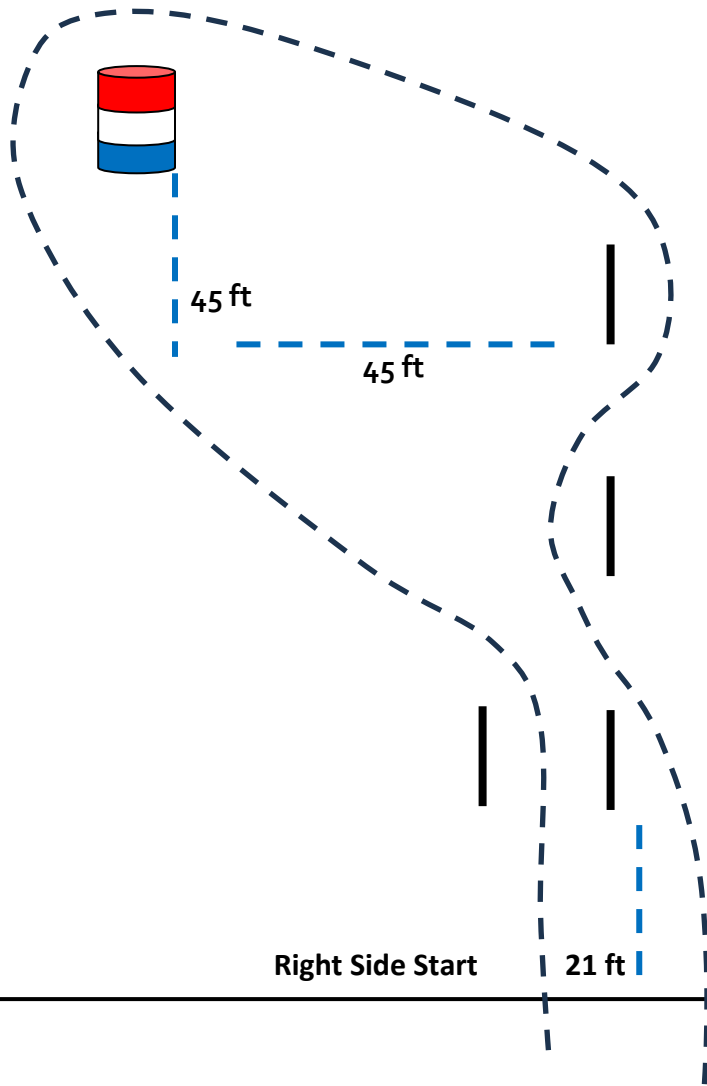

Cloverleaf Barrels

BOOMERANG

Timer Line

Right Side Start

21 ft

Poles 21 ft apart

Gate 8 ft apart

Beginner Poles

Timer Line

May be run either direction

Washington Poles

Can be run either direction

Open End Figure Fight

25 ft

40ft

Timer Line

Run Either Direction