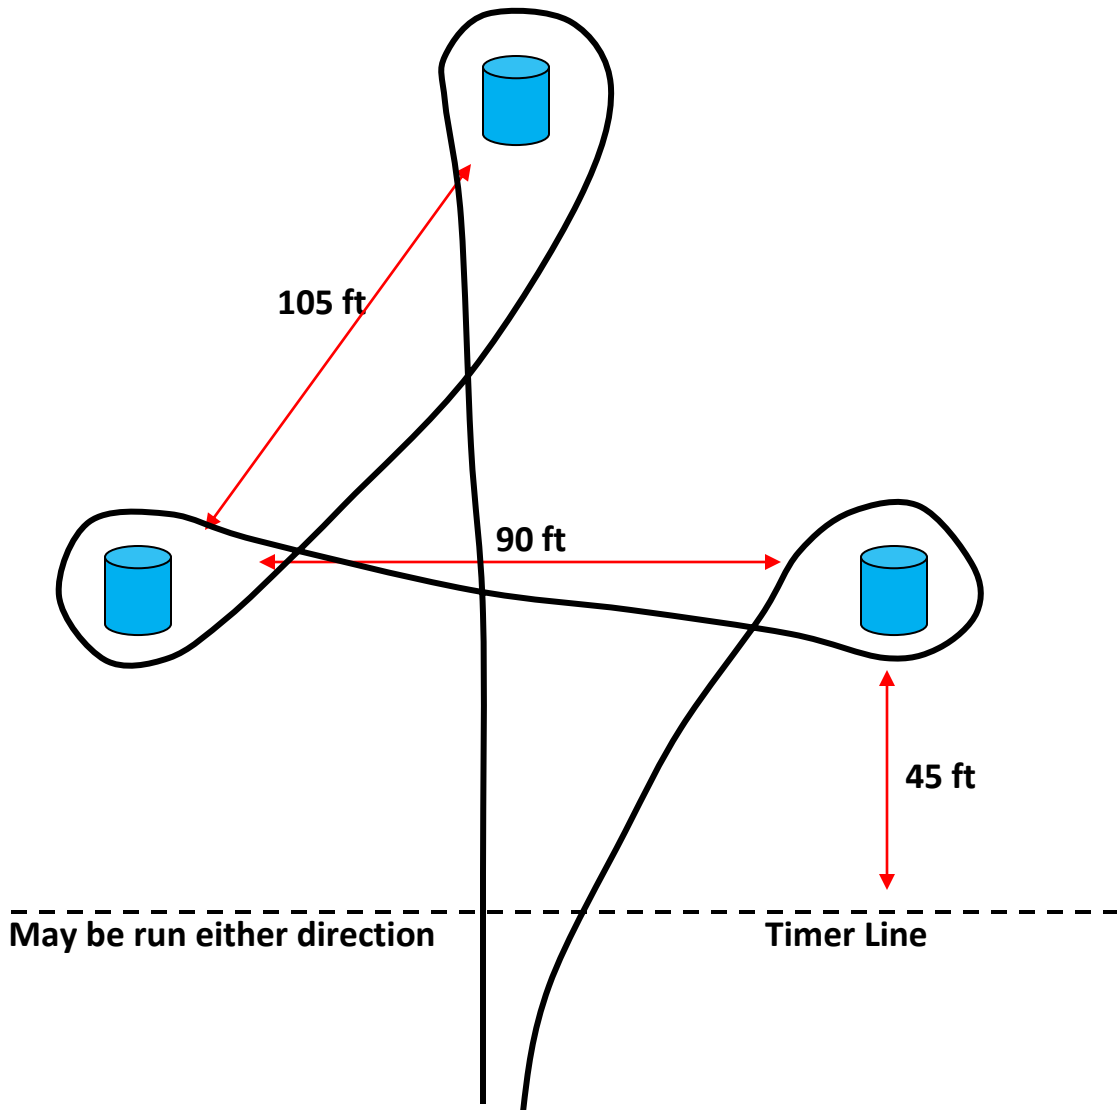

Cloverleaf Barrels

BOOMERANG

Timer Line

Right Side Start

21 ft

Poles 21 ft apart

Gate 8 ft apart

Beginner Poles

Timer Line

May be run either direction

Washington Poles

Can be run either direction

Open End Figure Fight

25 ft

40ft

Timer Line

Run Either Direction