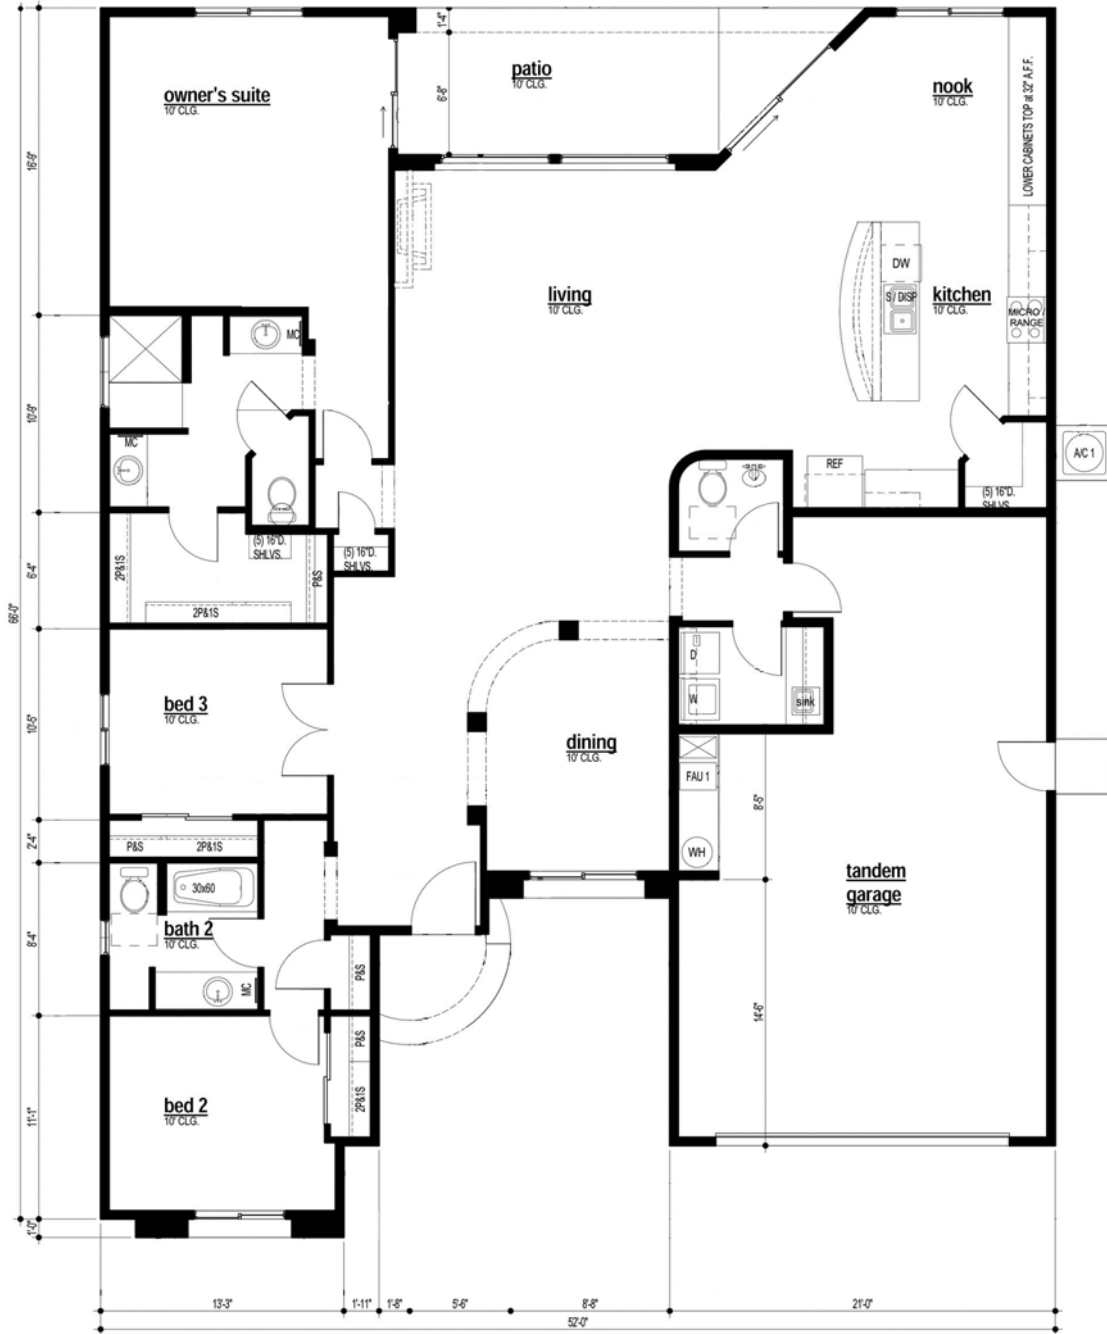

## PLAN 2309

ALL MEASUREMENTS ARE APPROXIMATE

SCALE: 1/4" = 1'-0" FLOOR PLAN

Premier Development AZ LLC, an Arizona limited liability company, reserves the right to make changes and substitutions to features as it deems necessary. Floorplan drawing is artist rendition and subject to change without notice. Members of the selling entity are licensed Real Estate Brokers in the state of Arizona.