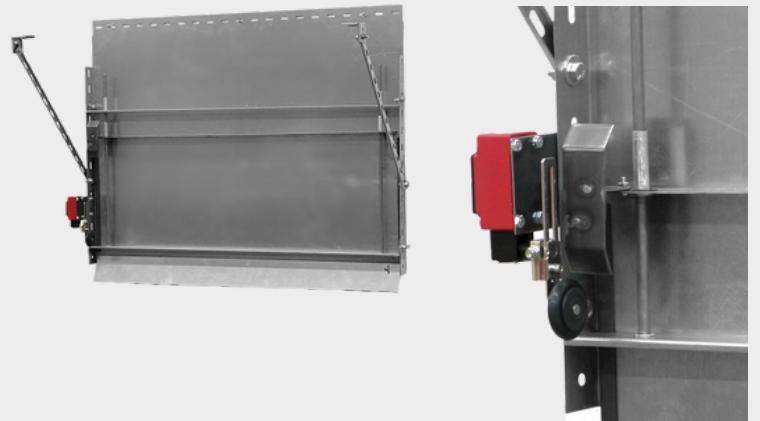

ELEVATOR CAB RETRACTABLE TOE GUARDS

FULL EXTENSION:

FULL RETRACTION:

FEATURES:

- 16 Gauge galvanized steel
- 42" Wide
- 48" High, full extension
- 14-1/2" High, full retraction
- Adjustable safety switch
- Other sizes available