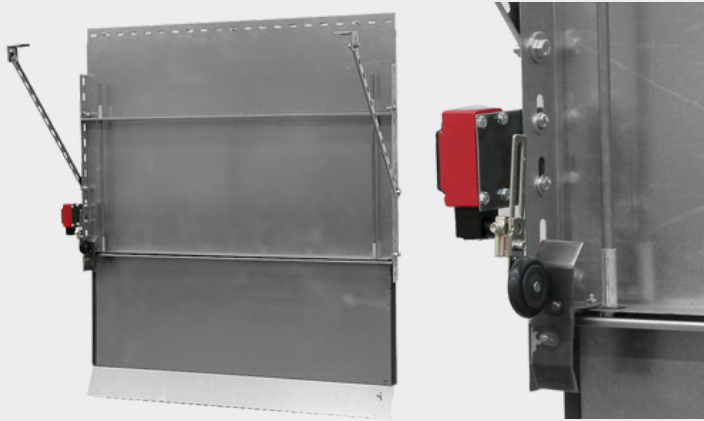

ELEVATOR CAB RETRACTABLE TOE GUARDS

FULL EXTENSION:

FULL RETRACTION:

FEATURES:

- 16 Gauge galvanized steel
- 42" Wide
- 48" High, full extension
- 14-1/2" High, full retraction
- Adjustable safety switch
- Other sizes available