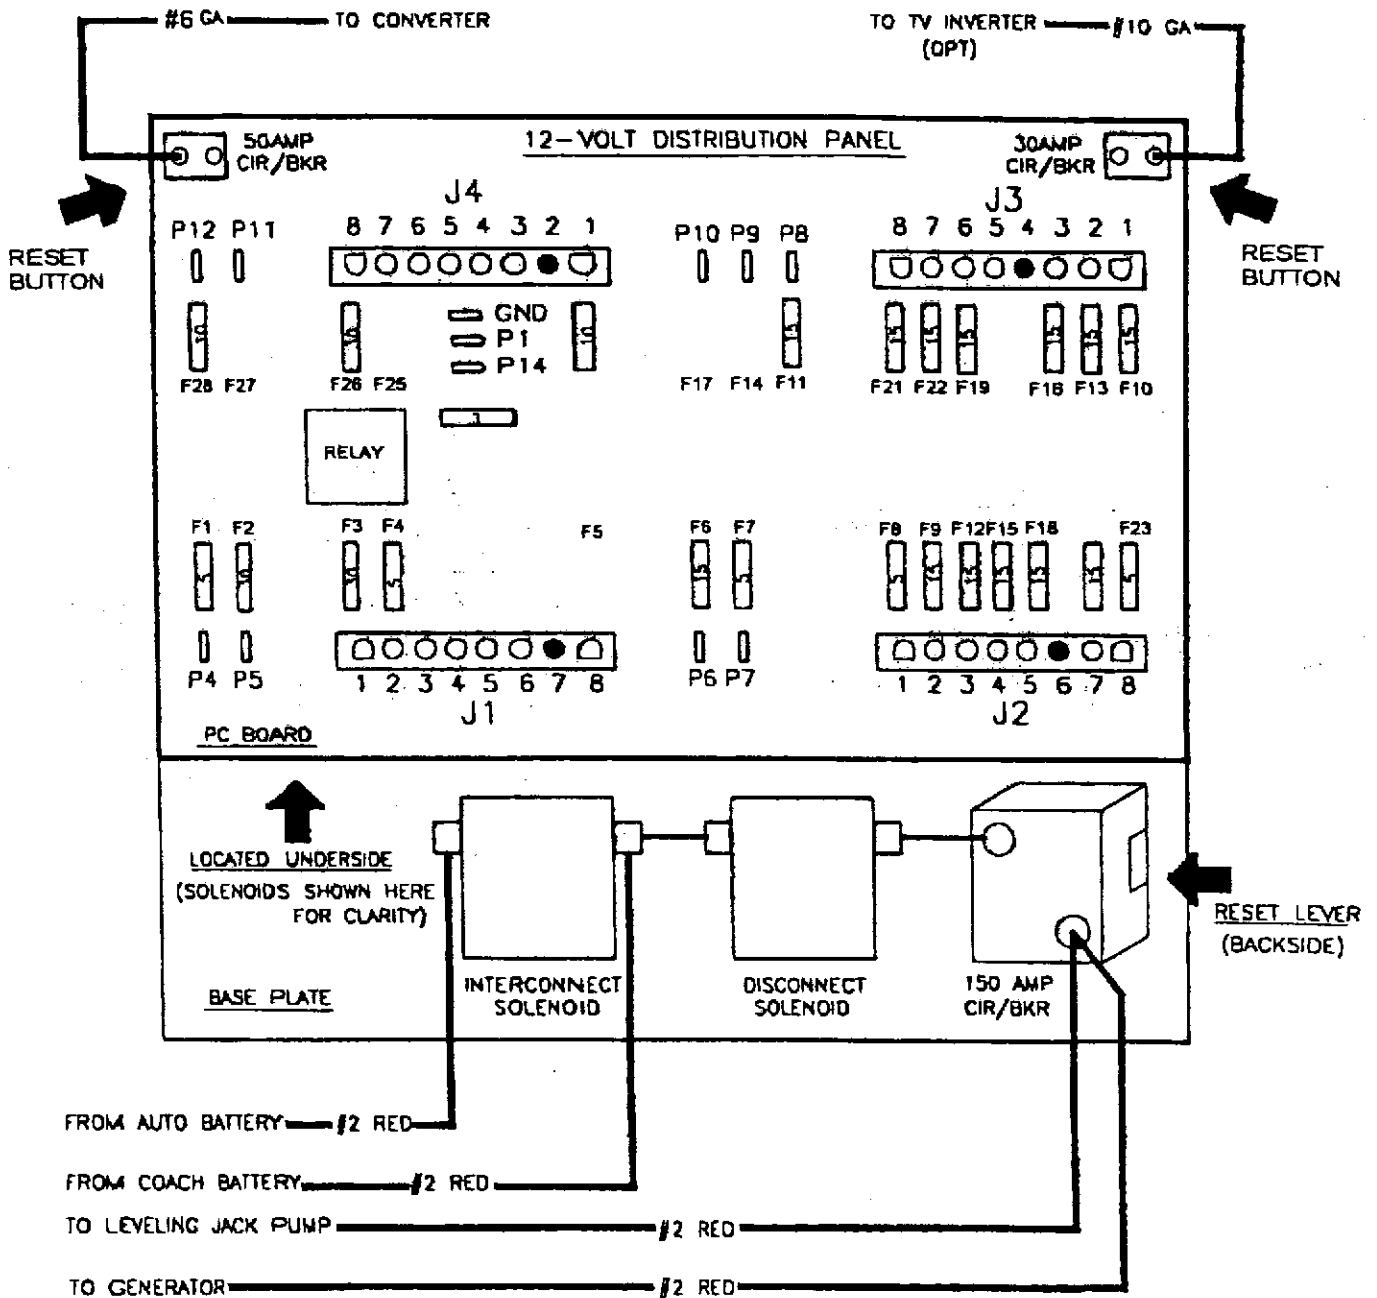

NATIONAL RV INC

National RV, Inc., 3411 N. Perris Boulevard, Perris, California 92571 (909) 943-6007

Tradewinds Sea Breeze Dolphin TropicAl SeaView SurfSide