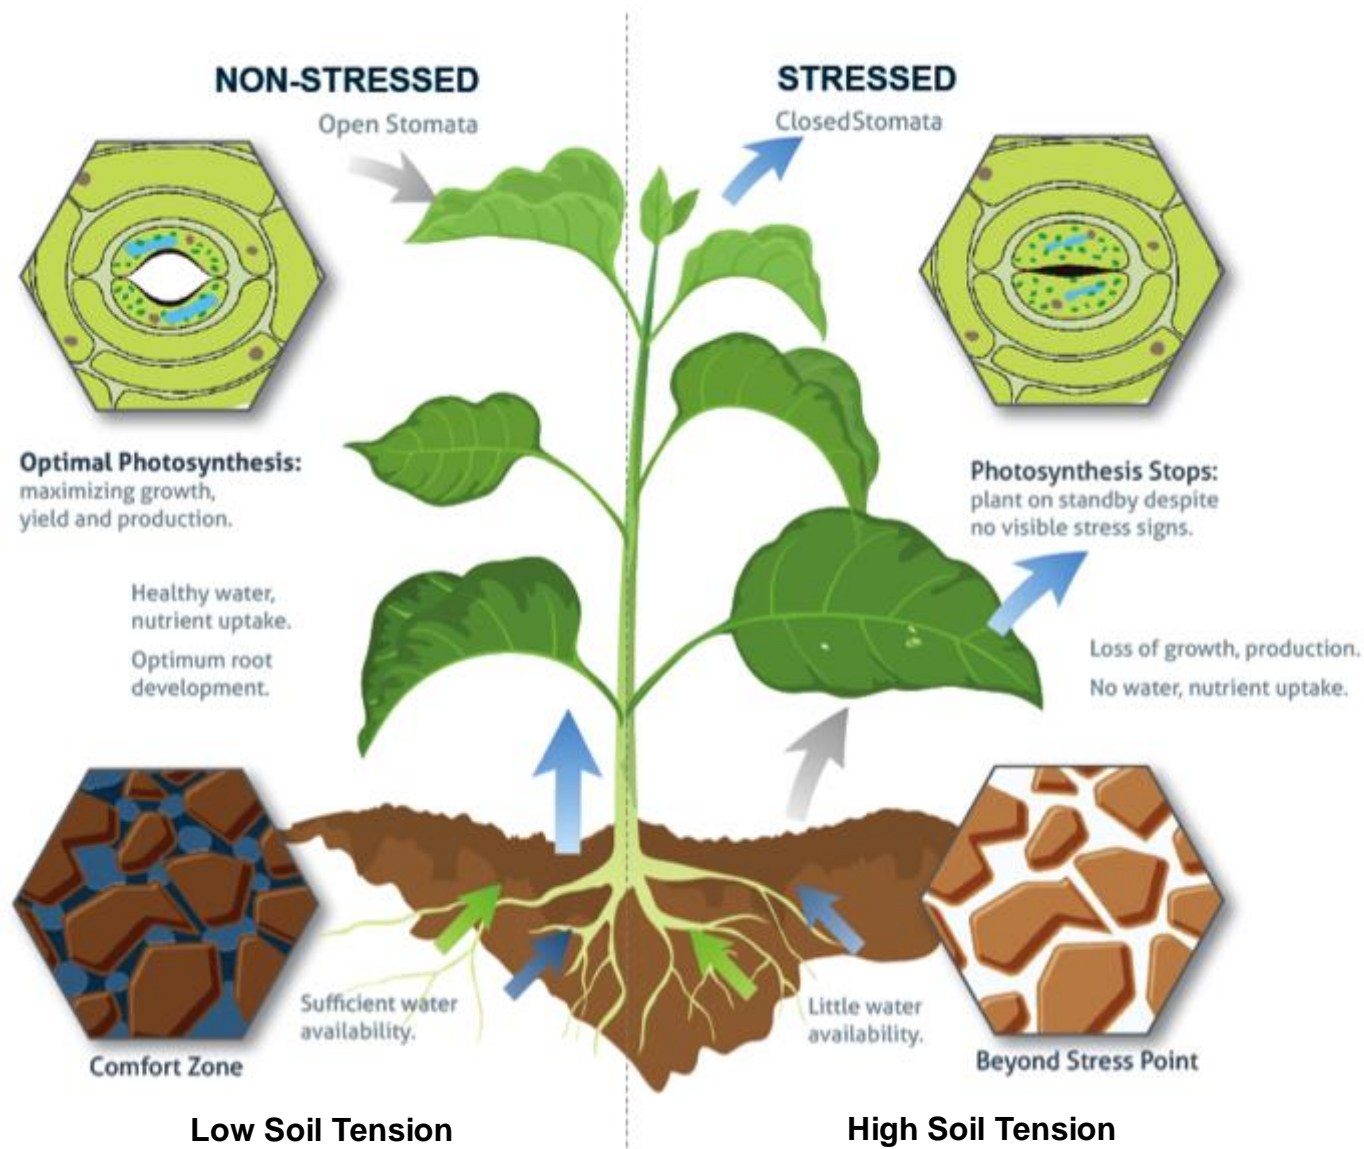

A blue water drop graphic is positioned behind the text. The drop is filled with a solid blue color and has a white outline. It is centered vertically and horizontally behind the main text.

MY JOB DEPENDS ON
WATER
Farming in the SGMA Era

Field Monitoring

Irrigation Managed with Soil Tension leads to multiple benefits

Better input efficiency

- ❖ Water
- ❖ Nutrients
- ❖ Pesticides

Increased crop health

- ❖ Better quality
- ❖ Better uniformity
- ❖ Better yields

Better reporting and traceability

- ❖ SIGMA
- ❖ Repeatability of best results

Plants regulate growth based on available water

Soil tension is the proven way to directly measure available water. Hortau's technology allows growers to anticipate the water needs of their crop ensuring maximum photosynthesis