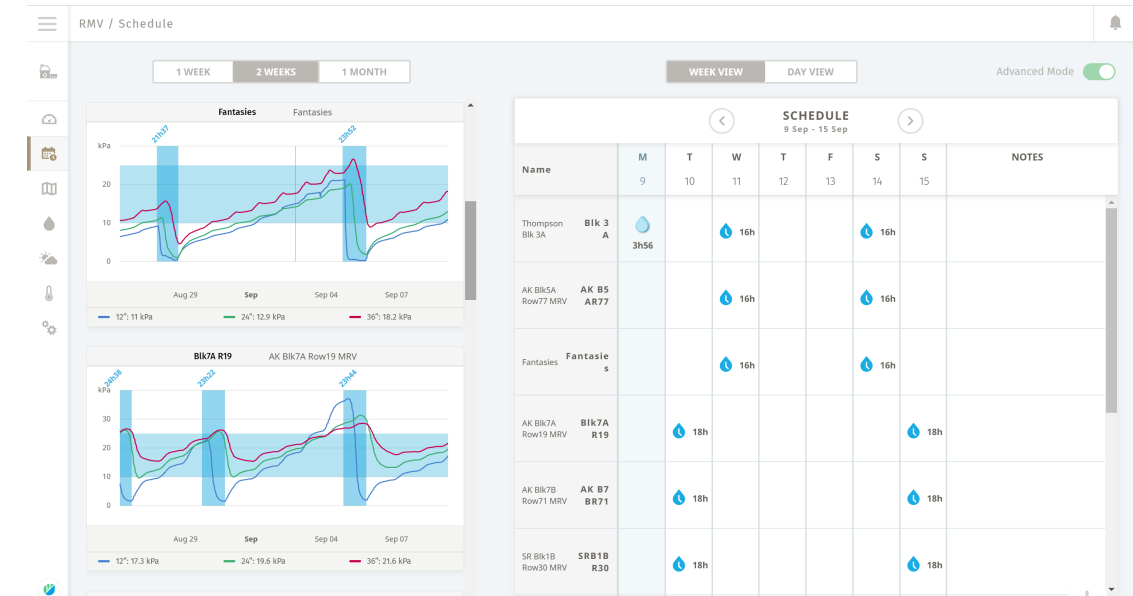

For more on the entire Hortau team, visit hortau.com/staff

Services currently offered

Irrigation Management	Autonomous Irrigation	Weather	Flowmeter Monitoring
			
<p>On-demand, tension-based, irrigation management service including</p> <ul style="list-style-type: none"> • Equipment, Wireless, Data storage, Apps and access • Crop stress anticipation with forecasted schedule a week ahead • Field tech support • Grower support 	<p>Autonomous irrigation operation and control service including</p> <ul style="list-style-type: none"> • Equipment, Wireless, Data storage, Apps and access • Three automation mode: remote start, schedule and fully autonomous • Field tech support • Grower support 	<p>Local weather monitoring service including</p> <ul style="list-style-type: none"> • Equipment, Wireless, Data storage, Apps and access • Access to Hortau weather network (in development) • Field tech support • Grower support 	<p>Wireless flowmeter monitoring service including</p> <ul style="list-style-type: none"> • Equipment, Wireless, Data storage, Apps and access • Remote access to flowmeter data from multiple locations • Field tech support • Grower support

Field Monitoring

Irrigation Managed with Soil Tension leads to multiple benefits

Better input efficiency

- ❖ Water
- ❖ Nutrients
- ❖ Pesticides

Increased crop health

- ❖ Better quality
- ❖ Better uniformity
- ❖ Better yields

Better reporting and traceability

- ❖ SIGMA
- ❖ Repeatability of best results

Plants regulate growth based on available water

Soil tension is the proven way to directly measure available water. Hortau's technology allows growers to anticipate the water needs of their crop ensuring maximum photosynthesis