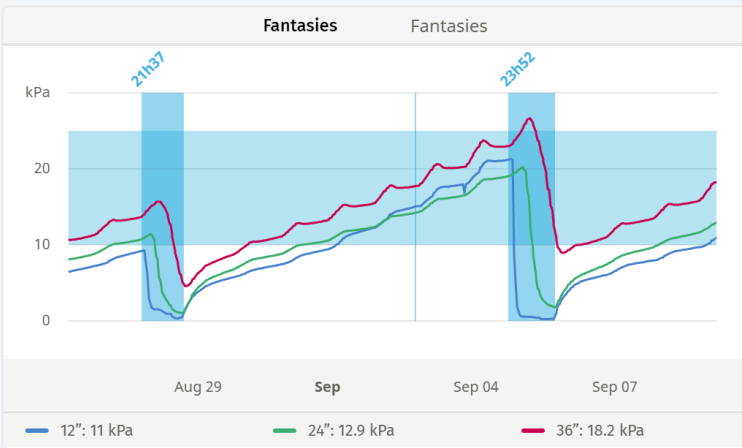

Better reporting and traceability

- ❖ SIGMA
- ❖ Repeatability of best results

Plants regulate growth based on available water

Soil tension is the proven way to directly measure available water. Hortau's technology allows growers to anticipate the water needs of their crop ensuring maximum photosynthesis

Field Monitoring Graphs

NDVI

Taking action: Easily turn field data into irrigation schedules

1 WEEK 2 WEEKS 1 MONTH

WEEK VIEW DAY VIEW

Advanced Mode

		SCHEDULE							
		9 Sep - 15 Sep							
		M	T	W	T	F	S	S	NOTES
		9	10	11	12	13	14	15	
Thompson Blk 3A	Blk 3A	3h56		16h			16h		
AK Blk5A Row77 MRV	AK B5 AR77			16h			16h		
Fantasies	Fantasies			16h			16h		
AK Blk7A Row19 MRV	Blk7A R19		18h					18h	
AK Blk7B Row71 MRV	AK B7 BR71		18h					18h	
SR Blk1B Row30 MRV	SRB1B R30		18h					18h	

Hortau's Complete Solution