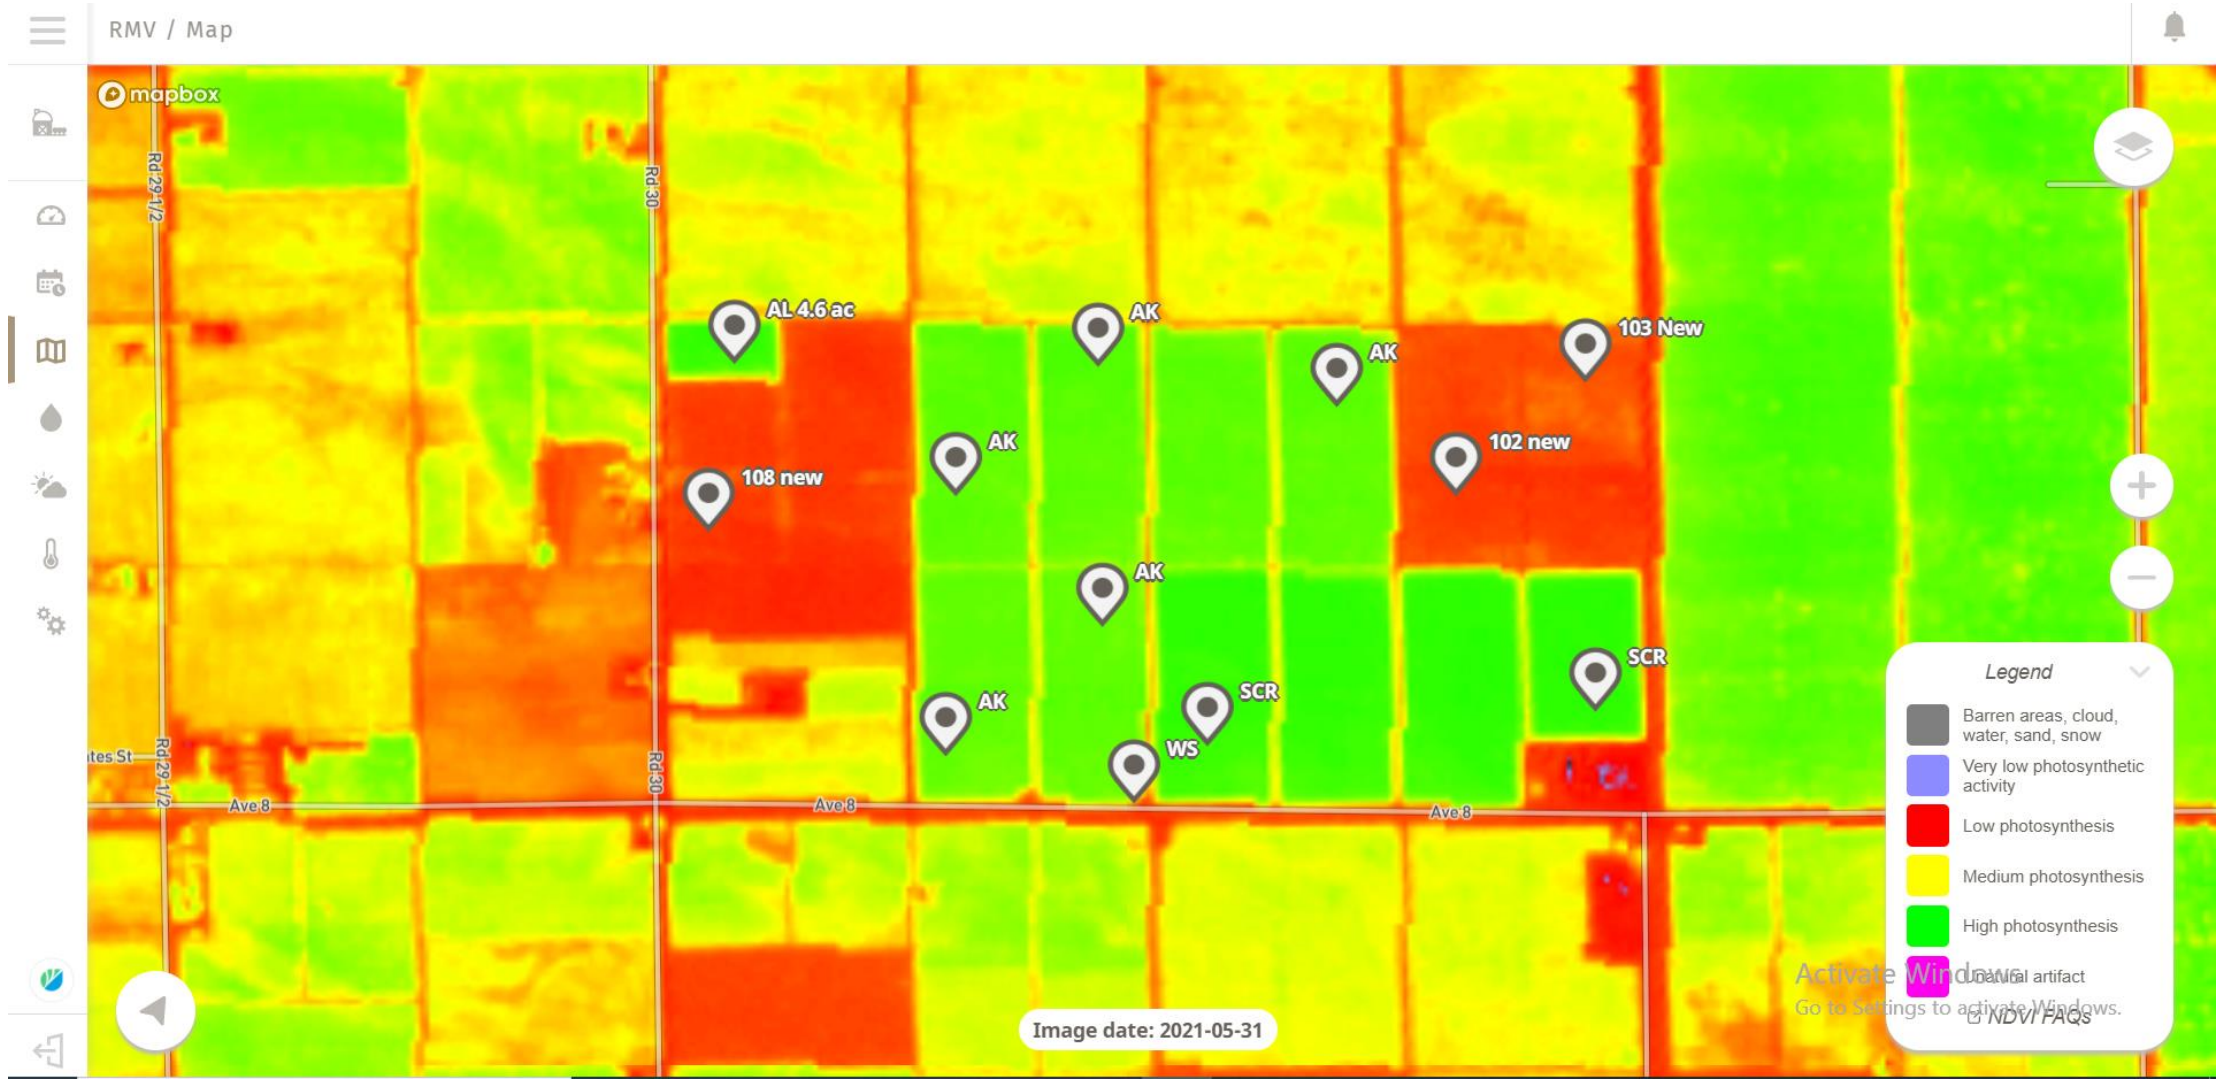

A blue water drop graphic is positioned behind the text. The drop is filled with a solid blue color and has a white outline. It is centered vertically and horizontally behind the main text.

MY JOB DEPENDS ON
WATER
Farming in the SGMA Era

Field Monitoring

Irrigation Managed with Soil Tension leads to multiple benefits

Better input efficiency

- ❖ Water
- ❖ Nutrients
- ❖ Pesticides

Increased crop health

- ❖ Better quality
- ❖ Better uniformity
- ❖ Better yields

Better reporting and traceability

- ❖ SIGMA
- ❖ Repeatability of best results

Plants regulate growth based on available water

Soil tension is the proven way to directly measure available water. Hortau's technology allows growers to anticipate the water needs of their crop ensuring maximum photosynthesis

Field Monitoring Graphs

NDVI

Taking action: Easily turn field data into irrigation schedules

1 WEEK 2 WEEKS 1 MONTH

WEEK VIEW DAY VIEW

Advanced Mode

		SCHEDULE							
		9 Sep - 15 Sep							
		M	T	W	T	F	S	S	NOTES
		9	10	11	12	13	14	15	
Thompson Blk 3A	Blk 3A	3h56		16h			16h		
AK Blk5A Row77 MRV	AK B5 AR77			16h			16h		
Fantasies	Fantasies			16h			16h		
AK Blk7A Row19 MRV	Blk7A R19		18h					18h	
AK Blk7B Row71 MRV	AK B7 BR71		18h					18h	
SR Blk1B Row30 MRV	SRB1B R30		18h					18h	