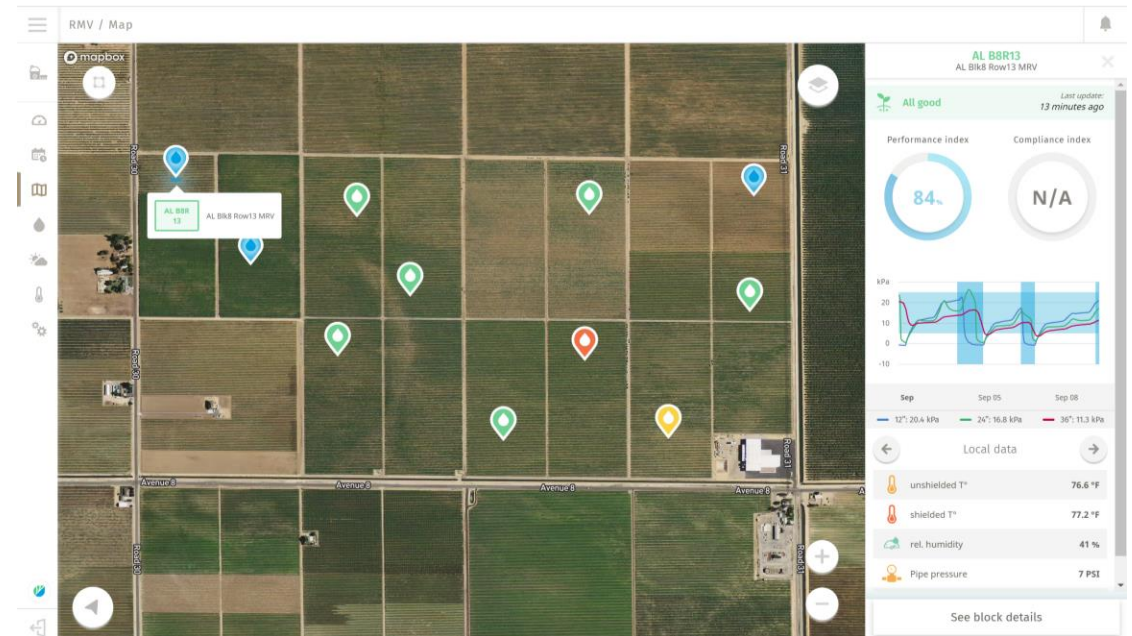

A blue water drop graphic is positioned behind the text. The drop is filled with a solid blue color and has a white outline. It is centered vertically and horizontally behind the main text.

MY JOB DEPENDS ON
WATER
Farming in the SGMA Era

For more on the entire Hortau team, visit hortau.com/staff

Services currently offered

Irrigation Management	Autonomous Irrigation	Weather	Flowmeter Monitoring
			
<p>On-demand, tension-based, irrigation management service including</p> <ul style="list-style-type: none"> • Equipment, Wireless, Data storage, Apps and access • Crop stress anticipation with forecasted schedule a week ahead • Field tech support • Grower support 	<p>Autonomous irrigation operation and control service including</p> <ul style="list-style-type: none"> • Equipment, Wireless, Data storage, Apps and access • Three automation mode: remote start, schedule and fully autonomous • Field tech support • Grower support 	<p>Local weather monitoring service including</p> <ul style="list-style-type: none"> • Equipment, Wireless, Data storage, Apps and access • Access to Hortau weather network (in development) • Field tech support • Grower support 	<p>Wireless flowmeter monitoring service including</p> <ul style="list-style-type: none"> • Equipment, Wireless, Data storage, Apps and access • Remote access to flowmeter data from multiple locations • Field tech support • Grower support

Field Monitoring

Irrigation Managed with Soil Tension leads to multiple benefits

Better input efficiency

- ❖ Water
- ❖ Nutrients
- ❖ Pesticides

Increased crop health

- ❖ Better quality
- ❖ Better uniformity
- ❖ Better yields

Better reporting and traceability

- ❖ SIGMA
- ❖ Repeatability of best results

Plants regulate growth based on available water

Soil tension is the proven way to directly measure available water. Hortau's technology allows growers to anticipate the water needs of their crop ensuring maximum photosynthesis