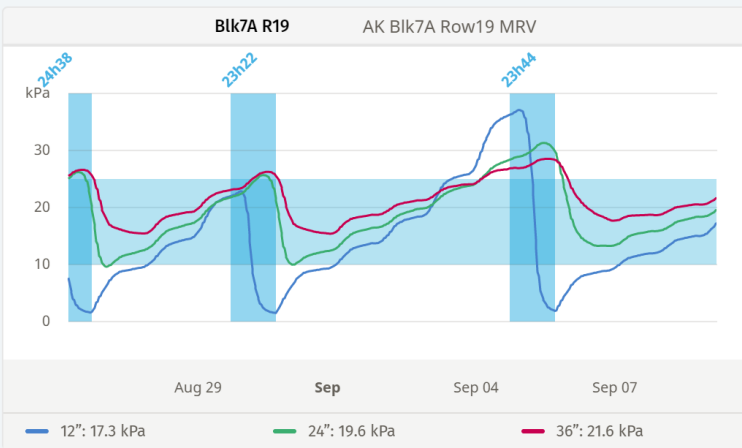

Better reporting and traceability

- ❖ SIGMA
- ❖ Repeatability of best results

Plants regulate growth based on available water

Soil tension is the proven way to directly measure available water. Hortau's technology allows growers to anticipate the water needs of their crop ensuring maximum photosynthesis

Field Monitoring Graphs

NDVI

Taking action: Easily turn field data into irrigation schedules

1 WEEK 2 WEEKS 1 MONTH

WEEK VIEW DAY VIEW

Advanced Mode

		SCHEDULE							
		9 Sep - 15 Sep							
		M	T	W	T	F	S	S	NOTES
		9	10	11	12	13	14	15	
Thompson Blk 3A	Blk 3A	3h56		16h			16h		
AK Blk5A Row77 MRV	AK B5 AR77			16h			16h		
Fantasies	Fantasies			16h			16h		
AK Blk7A Row19 MRV	Blk7A R19		18h					18h	
AK Blk7B Row71 MRV	AK B7 BR71		18h					18h	
SR Blk1B Row30 MRV	SRB1B R30		18h					18h	

Hortau's Complete Solution