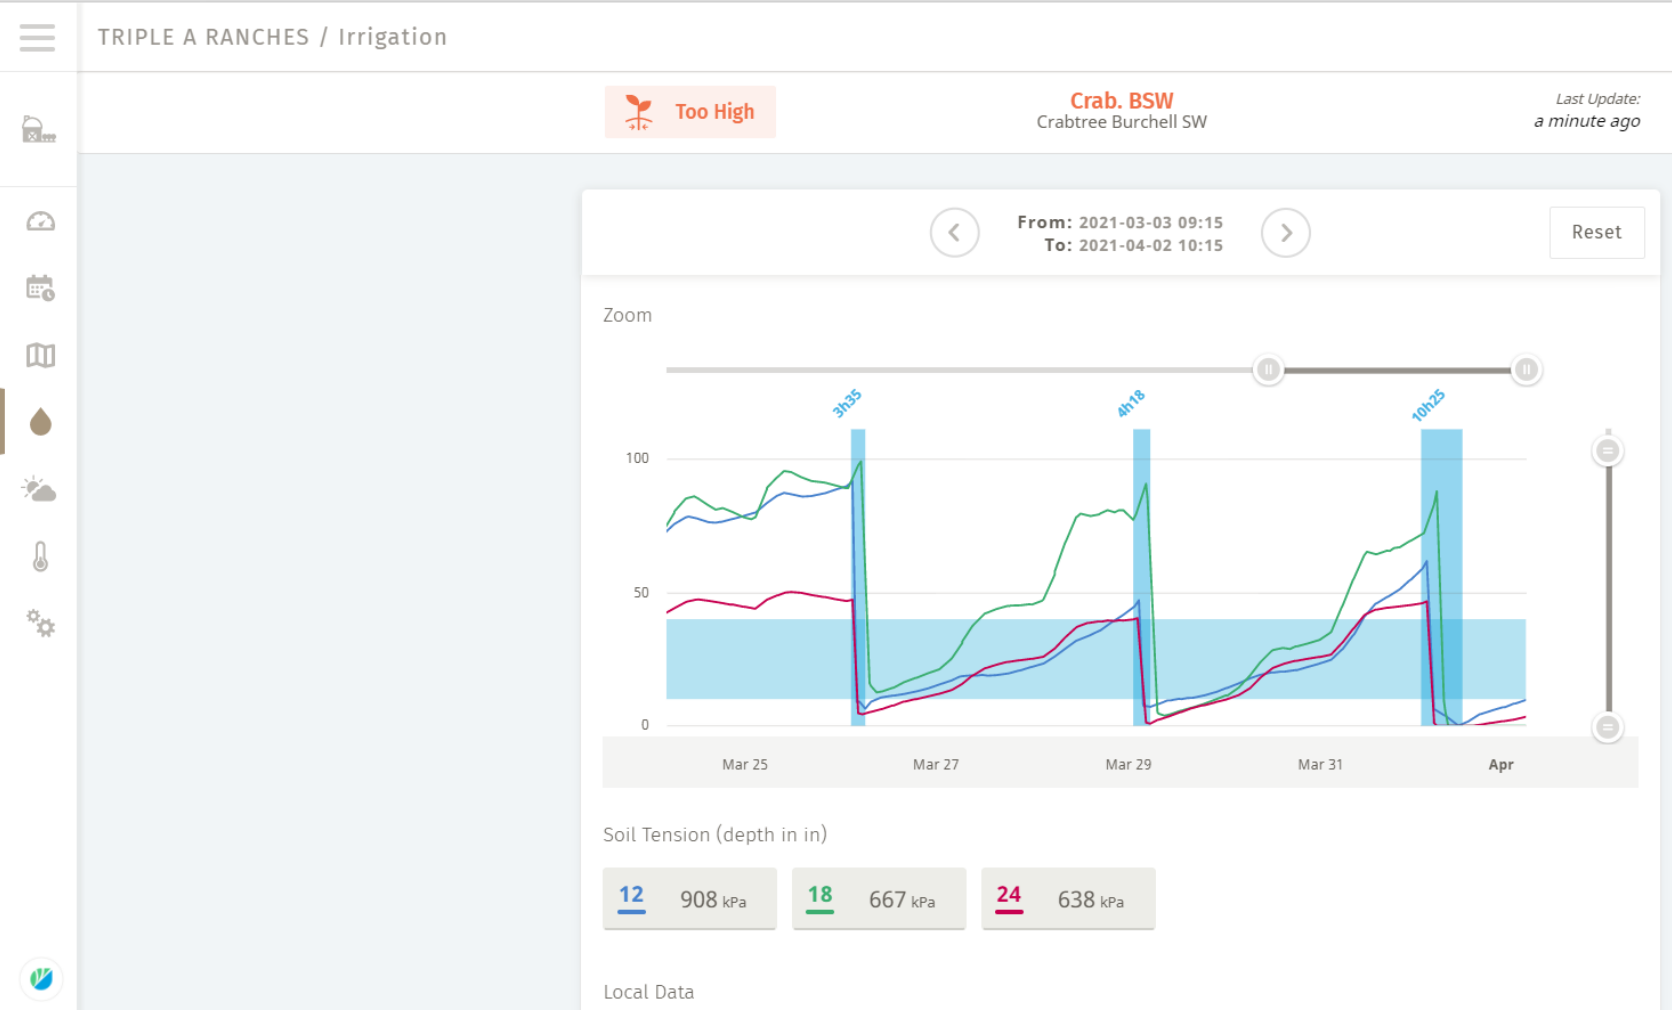

A blue water drop graphic is positioned behind the text. The drop is filled with a solid blue color and has a white outline. It is centered vertically and horizontally behind the main text.

MY JOB DEPENDS ON
WATER
Farming in the SGMA Era

Field Monitoring

Irrigation Managed with Soil Tension leads to multiple benefits

Better input efficiency

- ❖ Water
- ❖ Nutrients
- ❖ Pesticides

Increased crop health

- ❖ Better quality
- ❖ Better uniformity
- ❖ Better yields

Better reporting and traceability

- ❖ SIGMA
- ❖ Repeatability of best results

Plants regulate growth based on available water

Soil tension is the proven way to directly measure available water. Hortau's technology allows growers to anticipate the water needs of their crop ensuring maximum photosynthesis

Field Monitoring Graphs

NDVI

Taking action: Easily turn field data into irrigation schedules

1 WEEK 2 WEEKS 1 MONTH

WEEK VIEW DAY VIEW

Advanced Mode

		SCHEDULE							
		9 Sep - 15 Sep							
		M	T	W	T	F	S	S	NOTES
		9	10	11	12	13	14	15	
Thompson Blk 3A	Blk 3A	3h56		16h			16h		
AK Blk5A Row77 MRV	AK B5 AR77			16h			16h		
Fantasies	Fantasies			16h			16h		
AK Blk7A Row19 MRV	Blk7A R19		18h					18h	
AK Blk7B Row71 MRV	AK B7 BR71		18h					18h	
SR Blk1B Row30 MRV	SRB1B R30		18h					18h	