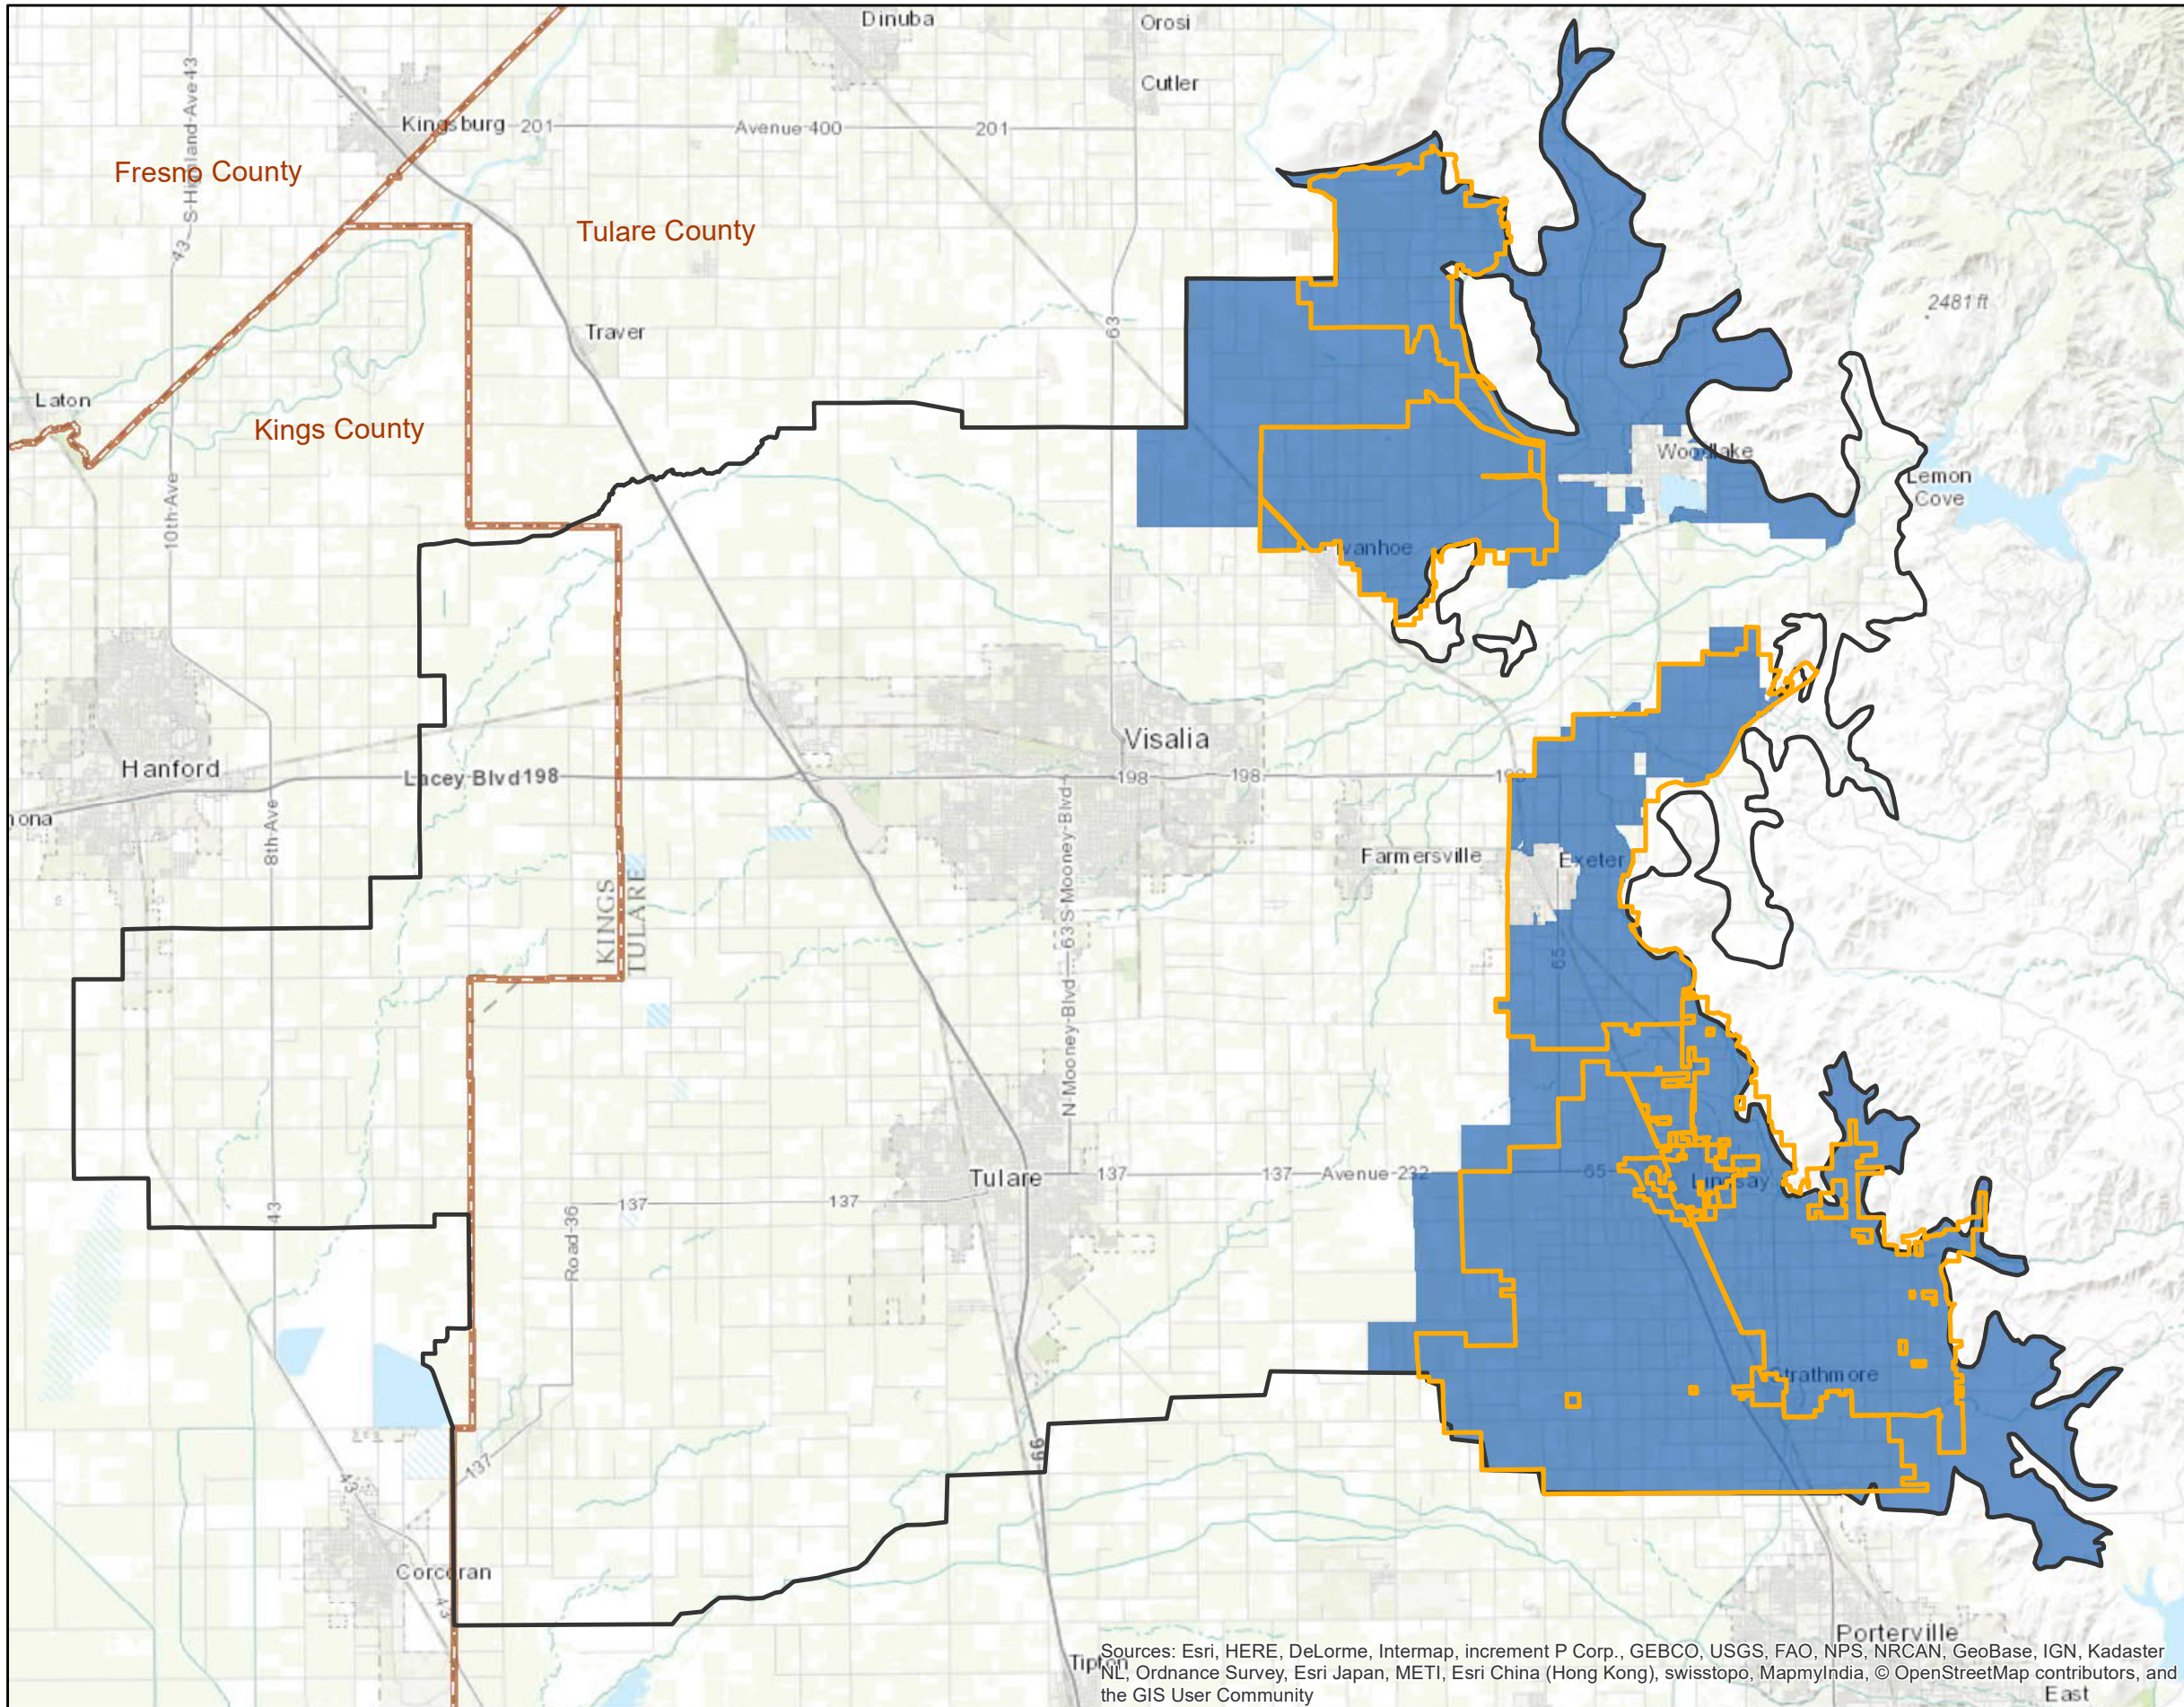

EAST KAWEAH GSA

Legend

- East Kaweah GSA
- Kaweah Subbasin (DWR B118, 2016)
- Agency Service Area
- County

Sources: Esri, HERE, DeLorme, Intermap, increment P Corp., GEBCO, USGS, FAO, NPS, NRCAN, GeoBase, IGN, Kadaster NL, Ordnance Survey, Esri Japan, METI, Esri China (Hong Kong), swisstopo, MapmyIndia, © OpenStreetMap contributors, and the GIS User Community