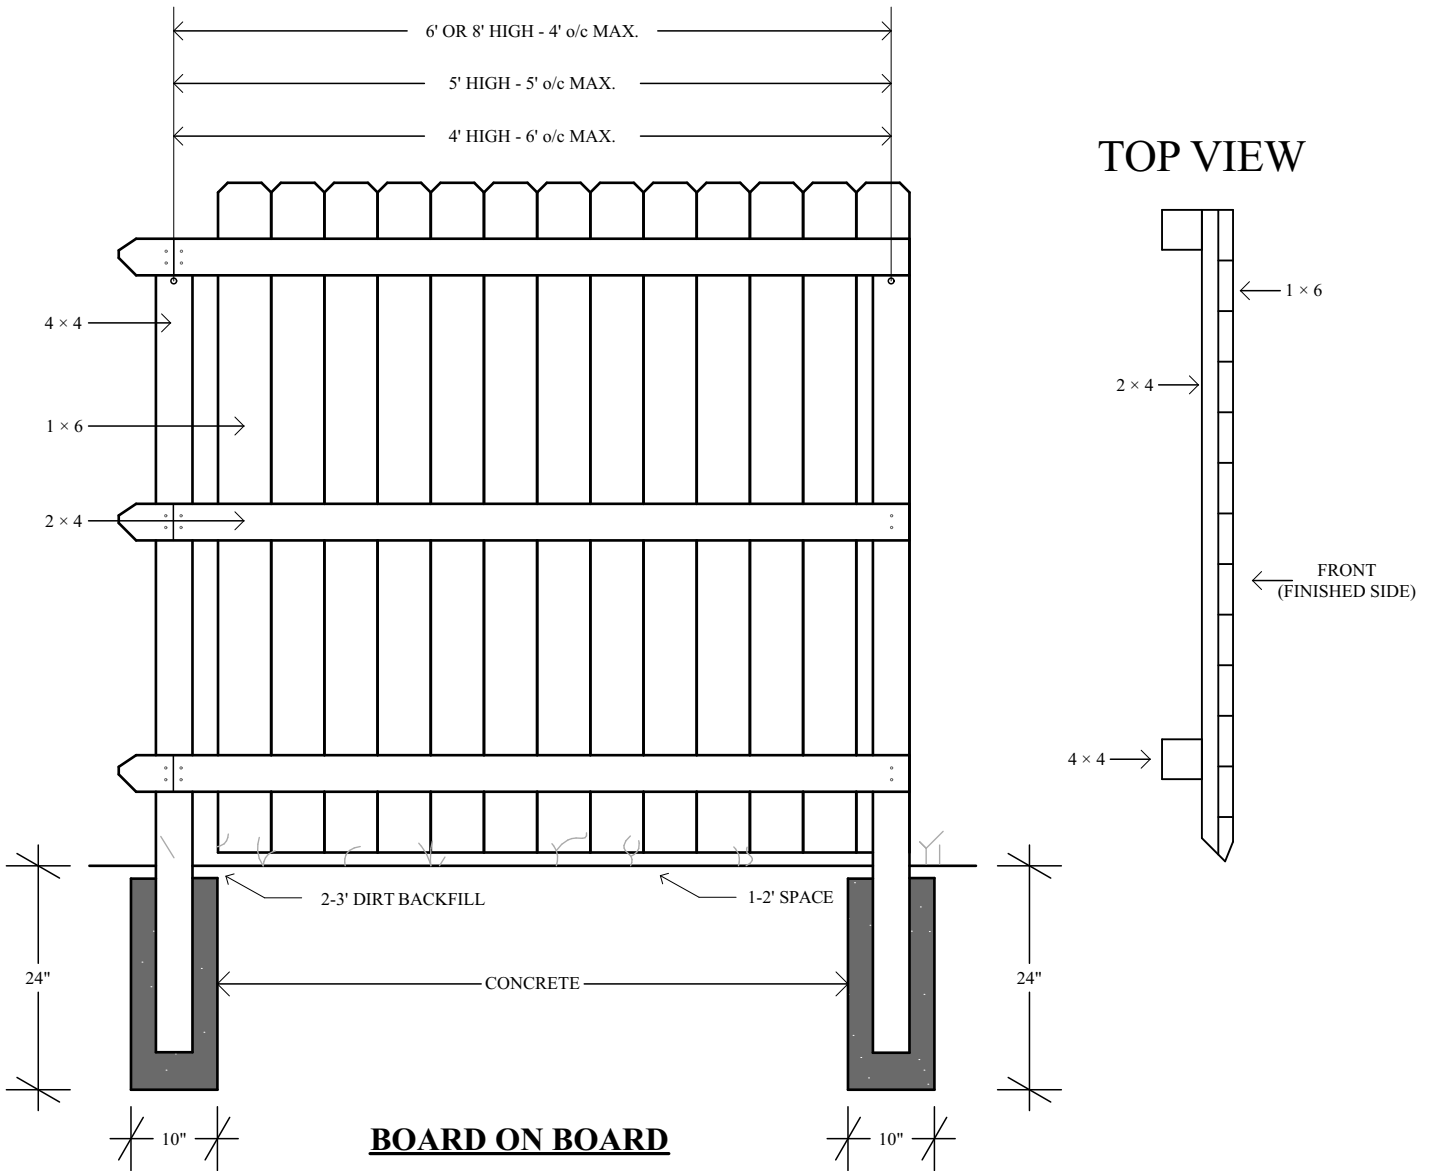

# 1x6 DOG EARED 6' BOARD FENCE

8' FENCES HAVE ADDITIONAL HORIZONTAL 2x4 RAIL

VICTORY

Andrew Glisson LLC DBA

**VICTORY FENCES**

VICTORYFENCES.COM

INFO@VICTORYFENCES.COM

877.647.1003

**OPTIONS:**

- Cap & Counter Rails
- 4' or 10' Gates
- Existing Fence Demo

- Pressure Washing
- Staining
- Hand Rails

PINE & CEDAR AVAILABLE

6' or 8' FENCE HEIGHT