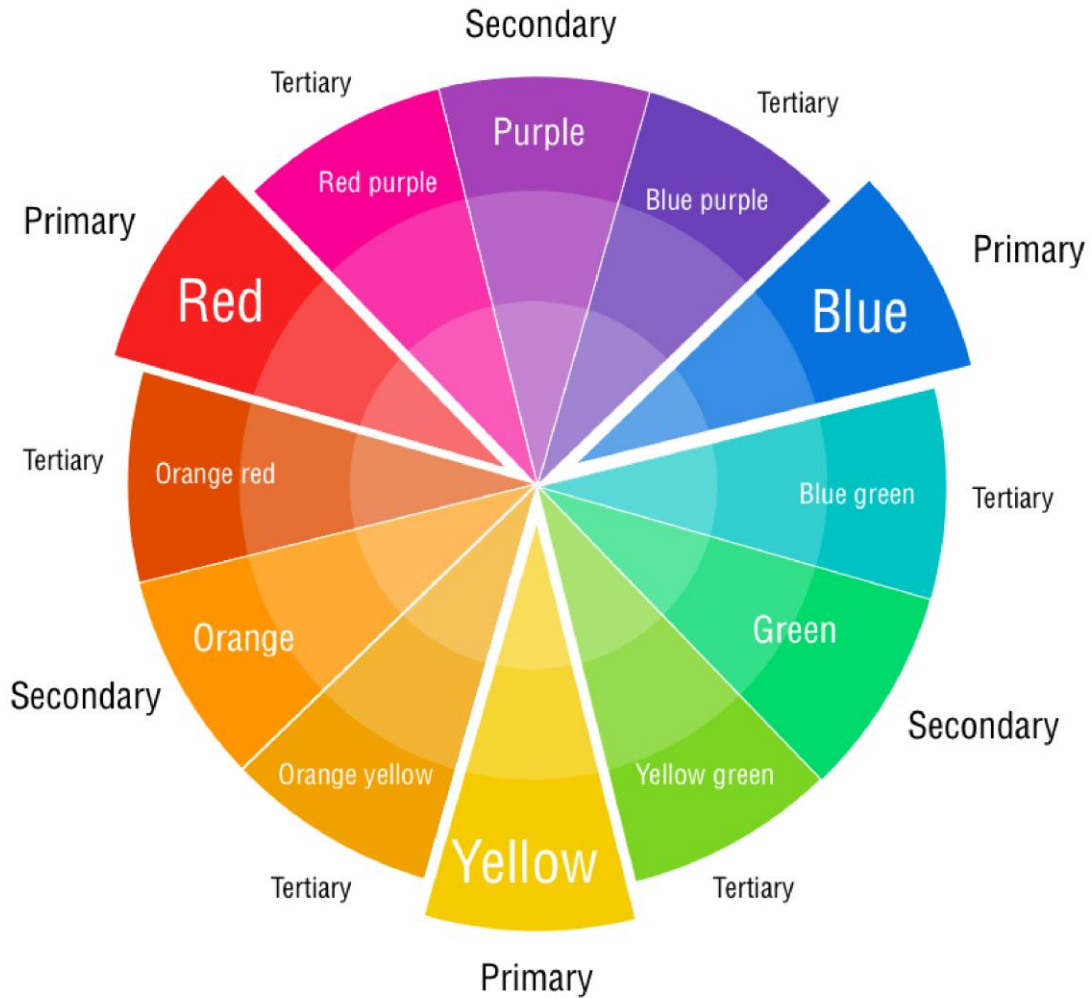

Nearby store locations are mapped at the Dunn Edwards website.

7525 E. Broadway Blvd. 520-296-3875
Tucson, AZ 85710

4320 E. Speedway Blvd. 520-327-6011
Tucson, AZ 85712

3850 N. Oracle Rd. 520-887-7100
Tucson, AZ 85705