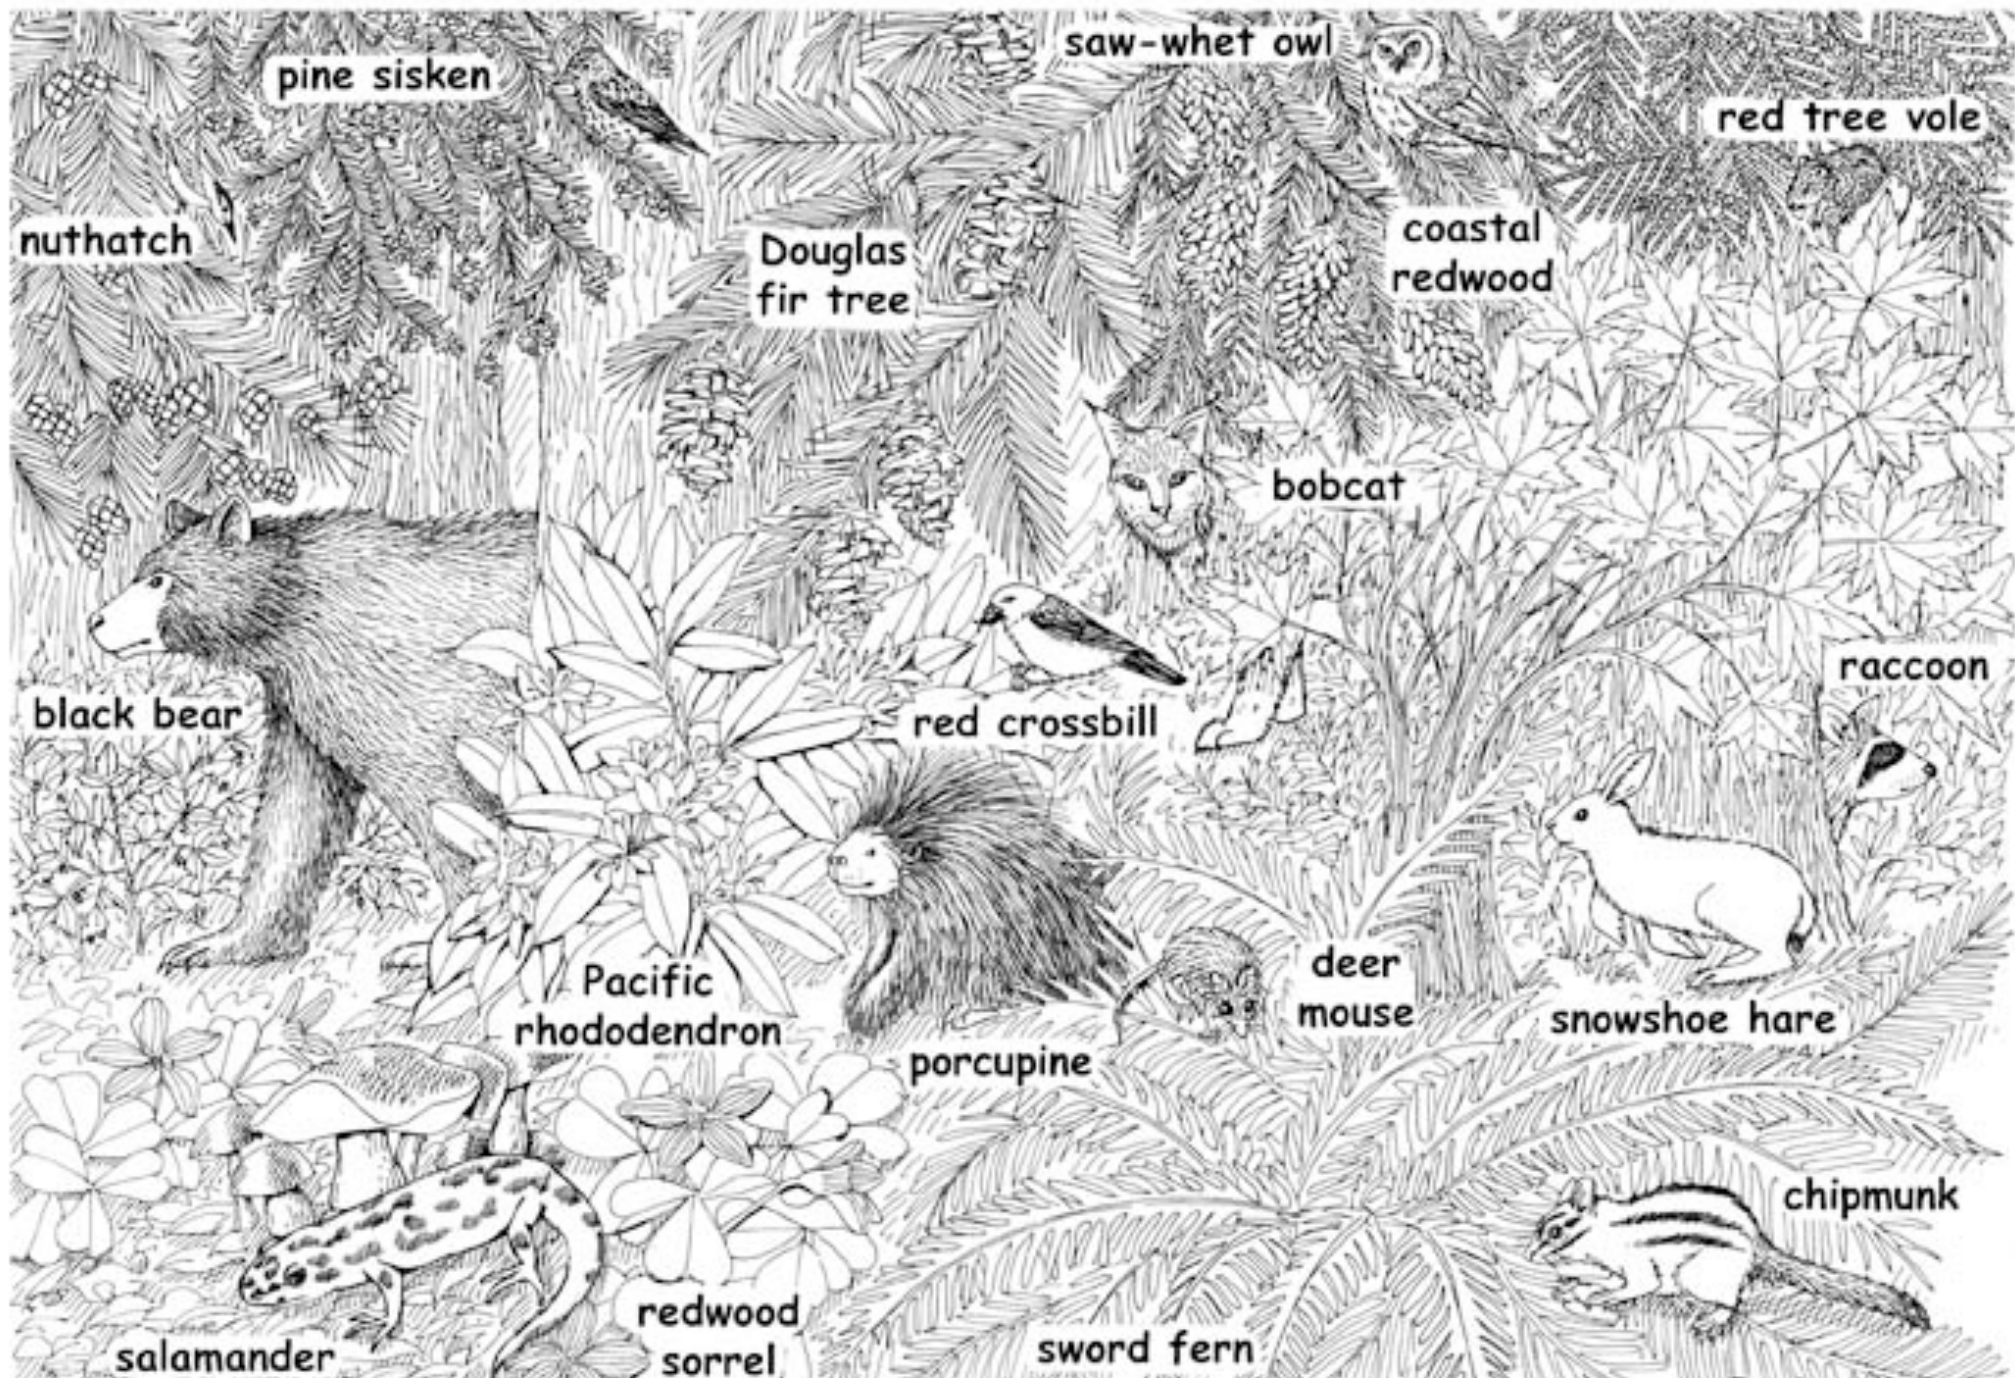

Color the Amazon Rainforest

Color the Asian Rainforest

python

hornbill

gibbon

orangutan

atlas moth

tiger

pitcher plant

rhinoceros beetle

taylor ants

chameleon

pine siskin

saw-whet owl

red tree vole

nuthatch