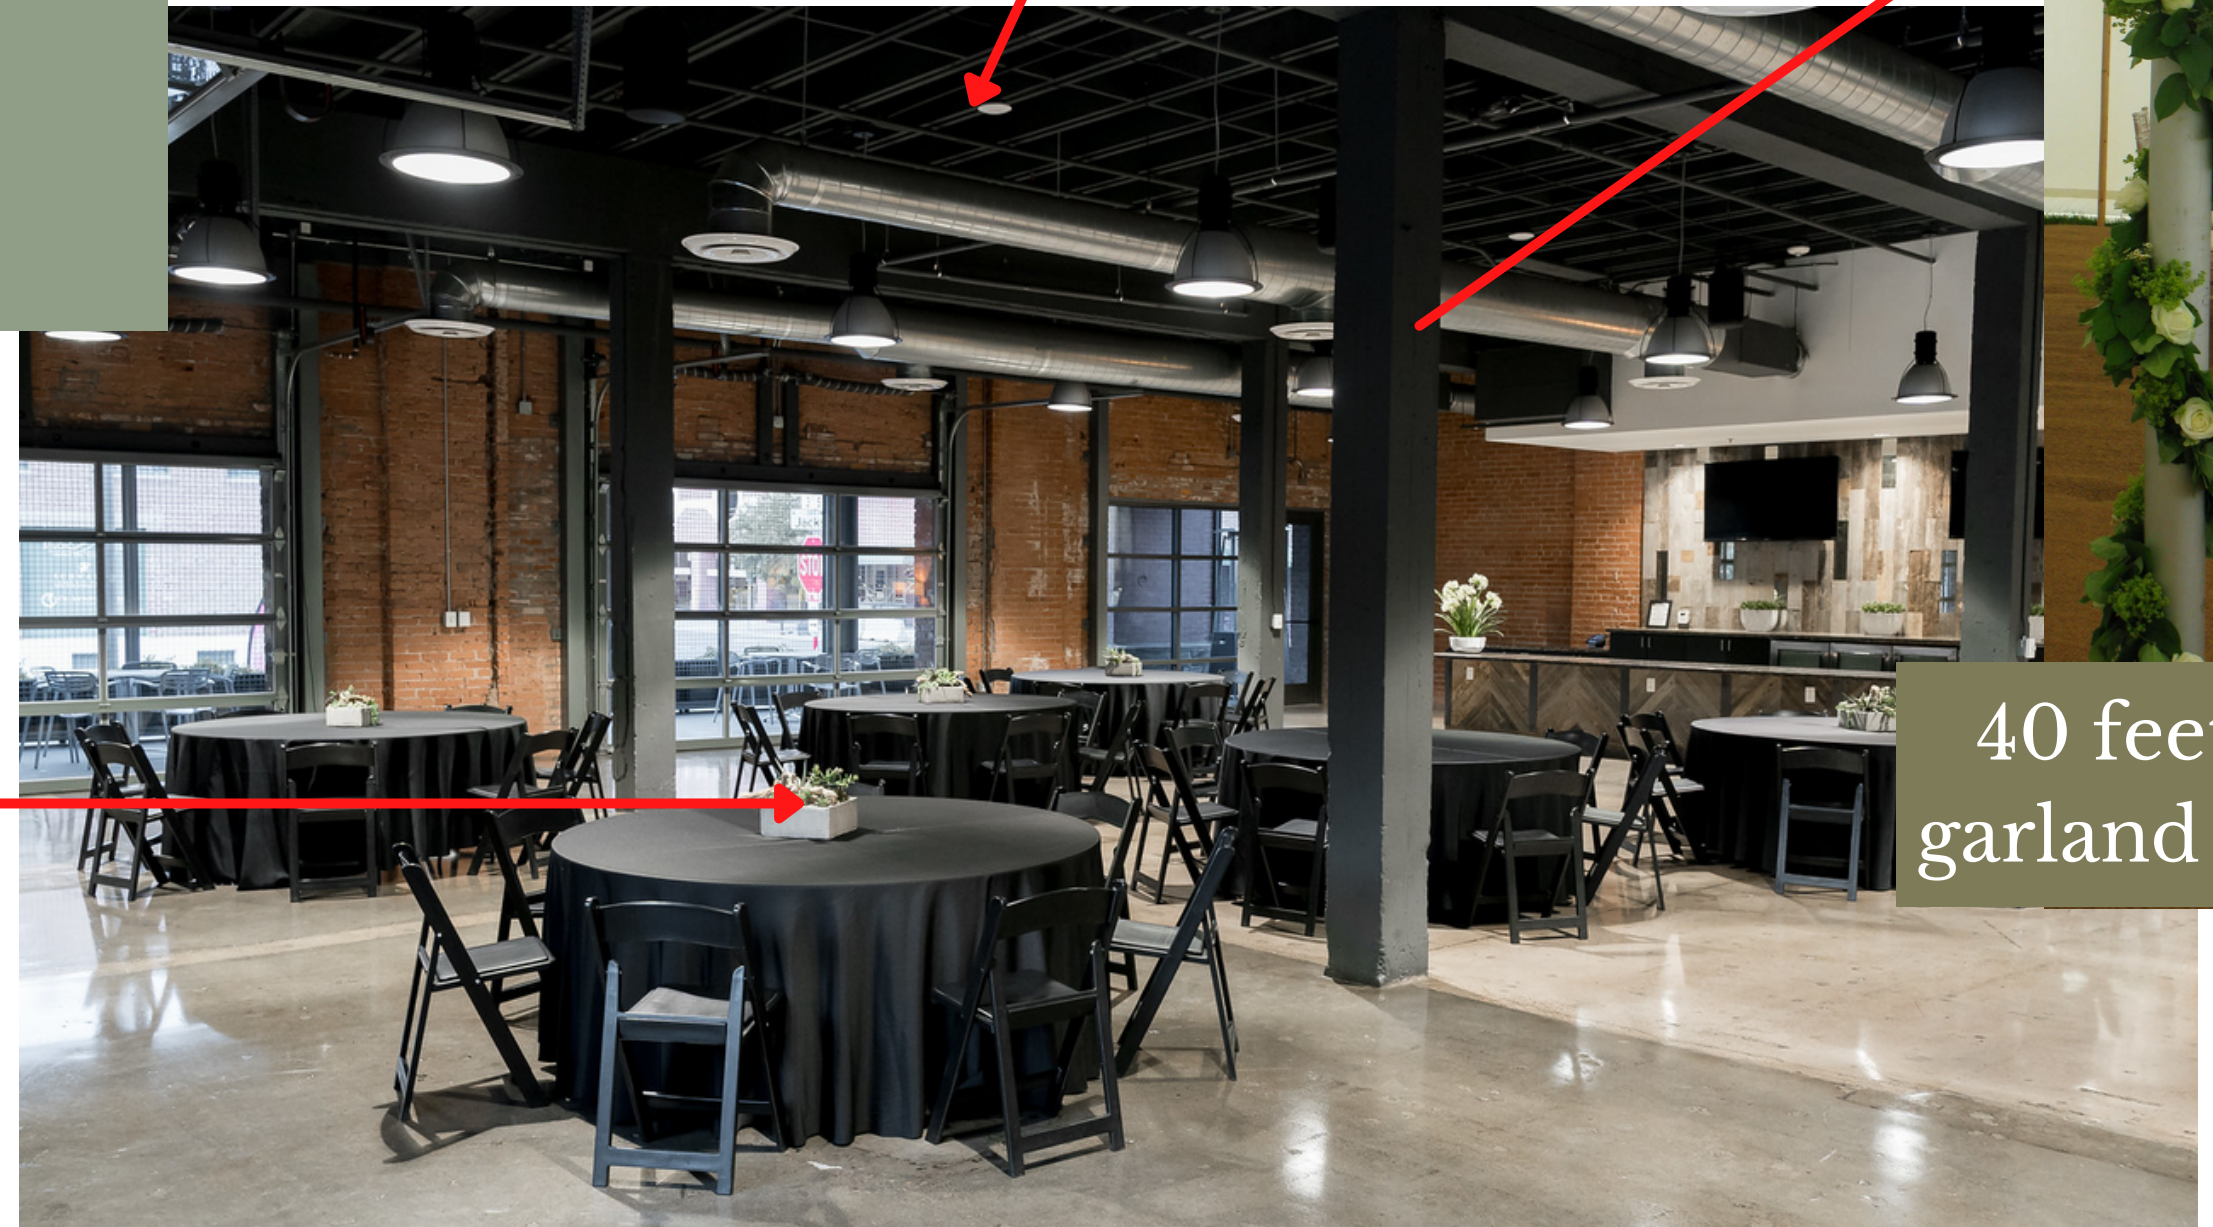

CHS PROM 2022

Step & Repeat

- Grass Wall Back drop with White Sheers cascading down each side with fairy lights
- wooden Prom 2022 Letters Suspended

- Prom Gold Glitter 2022

CHS PROM 2022

Pavillion

- (3) Venue High Cocktail Tables
- (1) Glass Geo Shape with amber twinkle lights & greenery crown on each table

CHS PROM 2022

Cafe

- (5) 60" Round venue tables with 10 chairs each
- Refreshments on large built in bar with ivy, twinkle lights & LED pillar candles
- (2) Photo Stations setup by your contracted photographer - backdrops not included but can be added.
- (4) rows cascading sheers from the ceiling
- (4) Pillars Wrapped with Garland
- centerpieces - Classic bud vase with LED Votives and twinkle lights on each table

All three items suspended intermixed - not clustered

- Garden DJ booth - added lights and florals

East to West 85' hang down each wall 25 - each row to be 135' of sheer
400 feet of ivy (200 per side)
255 feet of string lighting