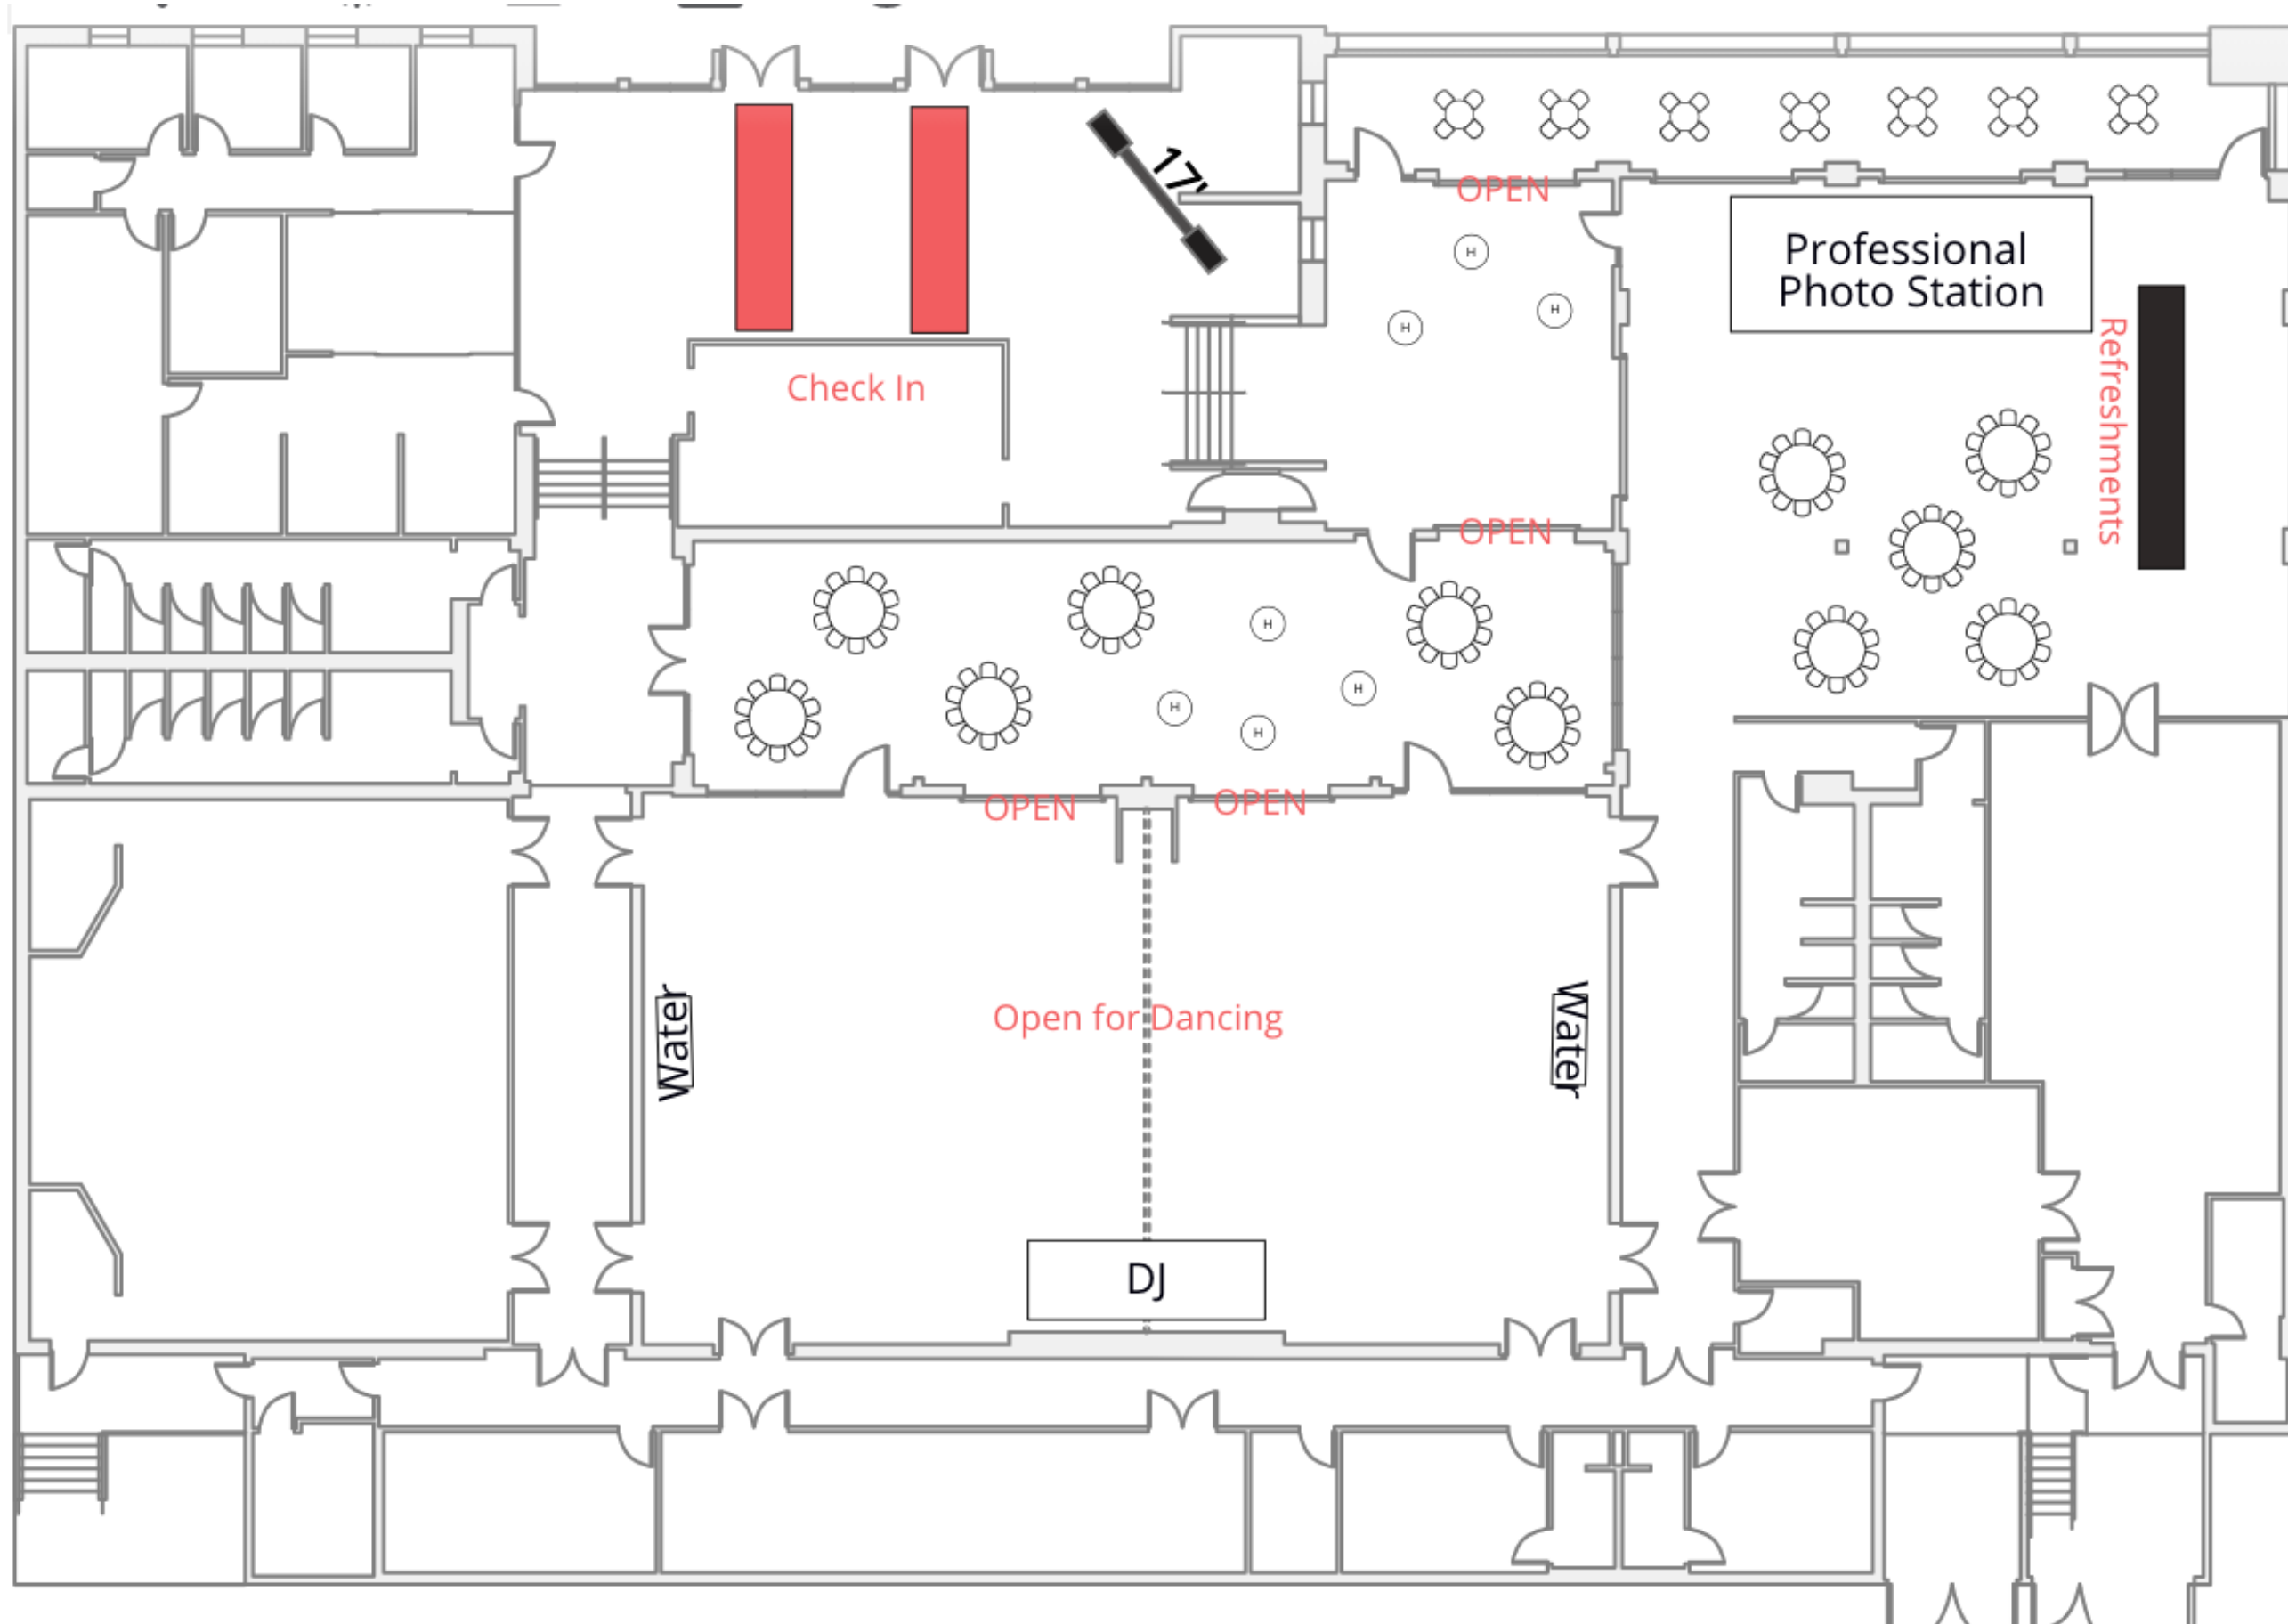

CHS PROM 2022

Venue Layout

CHS PROM 2022

Check in

- Red Carpet VIP Entry
- (30) Suspended Vines + Twinkle Lights - Creating back drop on palette wall
- (4) White, Green & Ivory Fresh Floral Arrangements
- Wooden CHC letters in Gold Cursive

CHS PROM 2022

Step & Repeat

- Grass Wall Back drop with White Sheers cascading down each side with fairy lights
- wooden Prom 2022 Letters Suspended

- Prom Gold Glitter 2022

CHS PROM 2022

Pavillion

- (3) Venue High Cocktail Tables
- (1) Glass Geo Shape with amber twinkle lights & greenery crown on each table

CHS PROM 2022

Cafe

- (5) 60" Round venue tables with 10 chairs each
- Refreshments on large built in bar with ivy, twinkle lights & LED pillar candles
- (2) Photo Stations setup by your contracted photographer - backdrops not included but can be added.
- (4) rows cascading sheers from the ceiling
- (4) Pillars Wrapped with Garland
- centerpieces - Classic bud vase with LED Votives and twinkle lights on each table

All three items suspended intermixed - not clustered

- Garden DJ booth - added lights and florals

East to West 85' hang down each wall 25 - each row to be 135' of sheer
400 feet of ivy (200 per side)
255 feet of string lighting