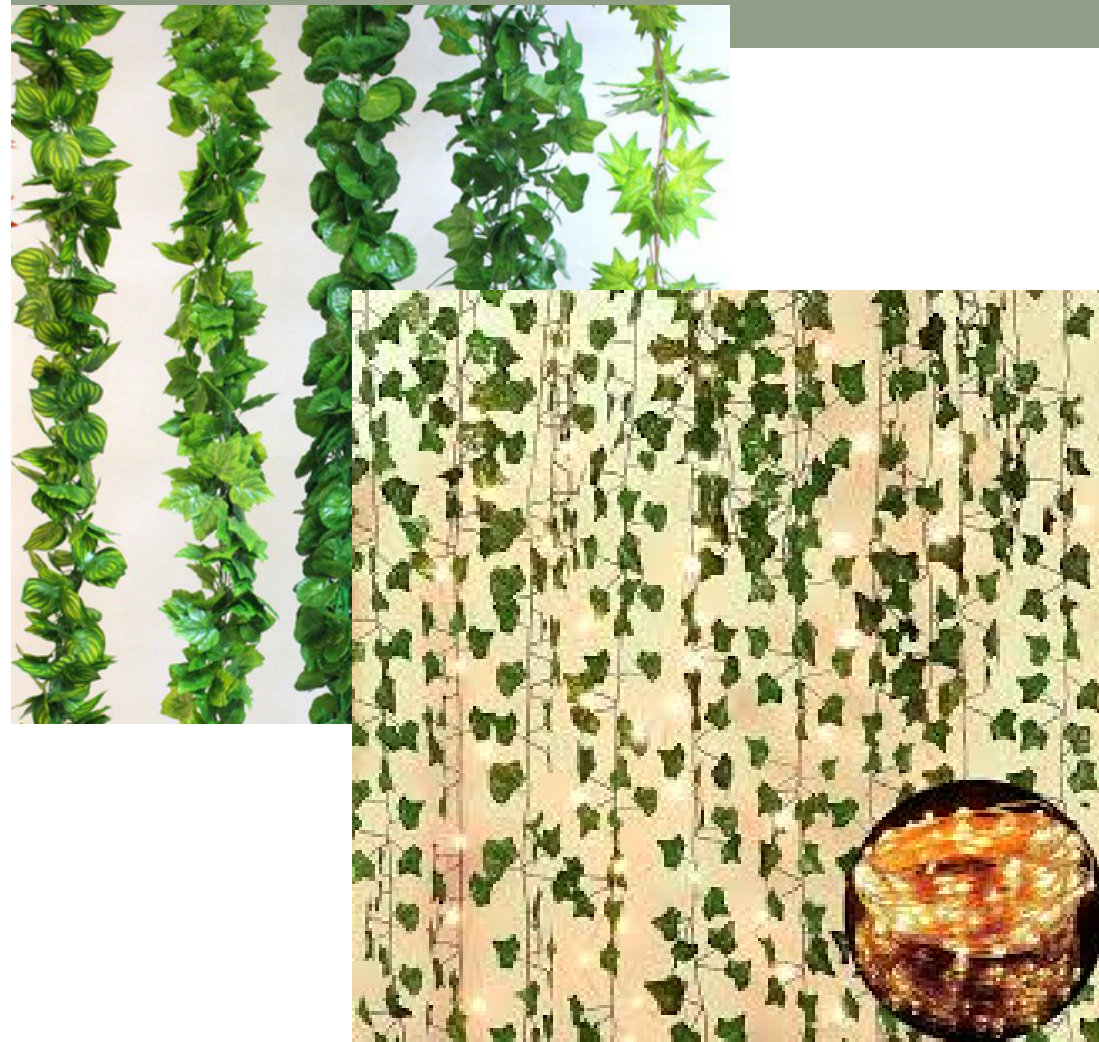

CHS PROM 2022 Flint & Jack

- (4) rows cascading sheers from the ceiling - going from east to west the entire room
- with added suspended vines on east & west walls with suspended twinkle lights
- String lights in ceiling

All three items suspended intermixed - not clustered

- Garden DJ booth - added lights and florals

East to West 85' hang down each wall 25 - each row to be 135' of sheer
400 feet of ivy (200 per side)
255 feet of string lighting