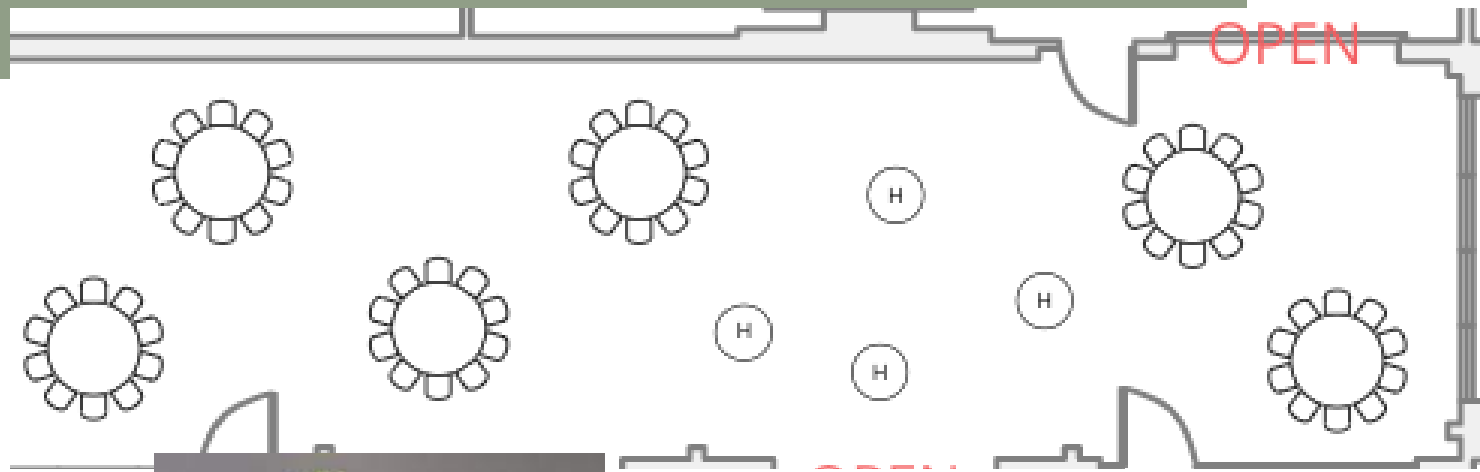

CHS PROM 2022

Cafe

- (5) 60" Round venue tables with 10 chairs each
- Refreshments on large built in bar with ivy, twinkle lights & LED pillar candles
- (2) Photo Stations setup by your contracted photographer - backdrops not included but can be added.
- (4) rows cascading sheers from the ceiling
- (4) Pillars Wrapped with Garland
- centerpieces - Classic bud vase with LED Votives and twinkle lights on each table

40 feet of garland each

CHS PROM 2022 North Patio

- (7) venue tables with cylinder vases and candles with greenery garland

CHS PROM 2022 Courtyard

- Mix of Venue large Round & Cocktail Tables
- replicate centerpieces from pavilion, cafe & north patio - mix

CHS PROM 2022 Flint & Jack

- (4) rows cascading sheers from the ceiling - going from east to west the entire room
- with added suspended vines on east & west walls with suspended twinkle lights
- String lights in ceiling

All three items suspended intermixed - not clustered

- Garden DJ booth - added lights and florals

East to West 85' hang down each wall 25 - each row to be 135' of sheer
400 feet of ivy (200 per side)
255 feet of string lighting