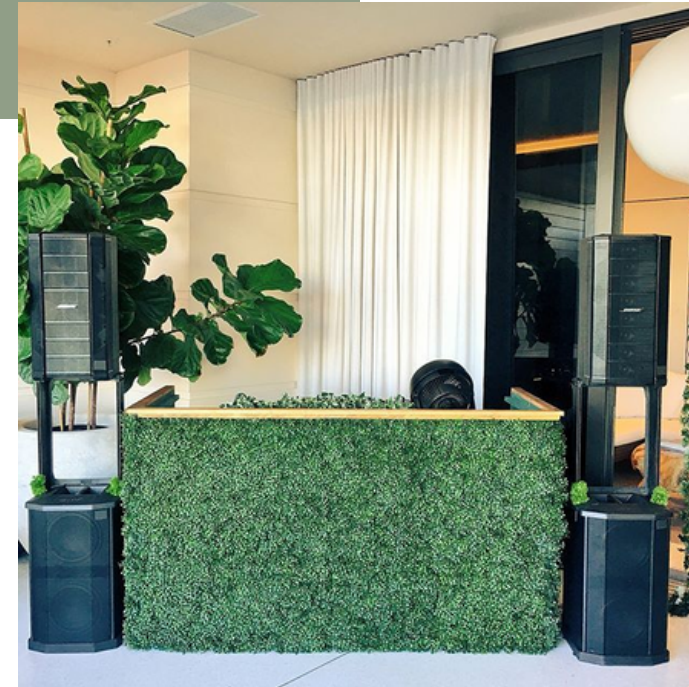

CHS PROM 2022

Cafe

- (5) 60" Round venue tables with 10 chairs each
- Refreshments on large built in bar with ivy, twinkle lights & LED pillar candles
- (2) Photo Stations setup by your contracted photographer - backdrops not included but can be added.
- (4) rows cascading sheers from the ceiling
- (4) Pillars Wrapped with Garland
- centerpieces - Classic bud vase with LED Votives and twinkle lights on each table

40 feet of garland each

CHS PROM 2022 North Patio

- (7) venue tables with cylinder vases and candles with greenery garland

CHS PROM 2022 Courtyard

- Mix of Venue large Round & Cocktail Tables
- replicate centerpieces from pavilion, cafe & north patio - mix

CHS PROM 2022 Flint & Jack

- (4) rows cascading sheers from the ceiling - going from east to west the entire room
- with added suspended vines on east & west walls with suspended twinkle lights
- String lights in ceiling

All three items suspended intermixed - not clustered

- Garden DJ booth - added lights and florals

East to West 85' hang down each wall 25 - each row to be 135' of sheer
400 feet of ivy (200 per side)
255 feet of string lighting