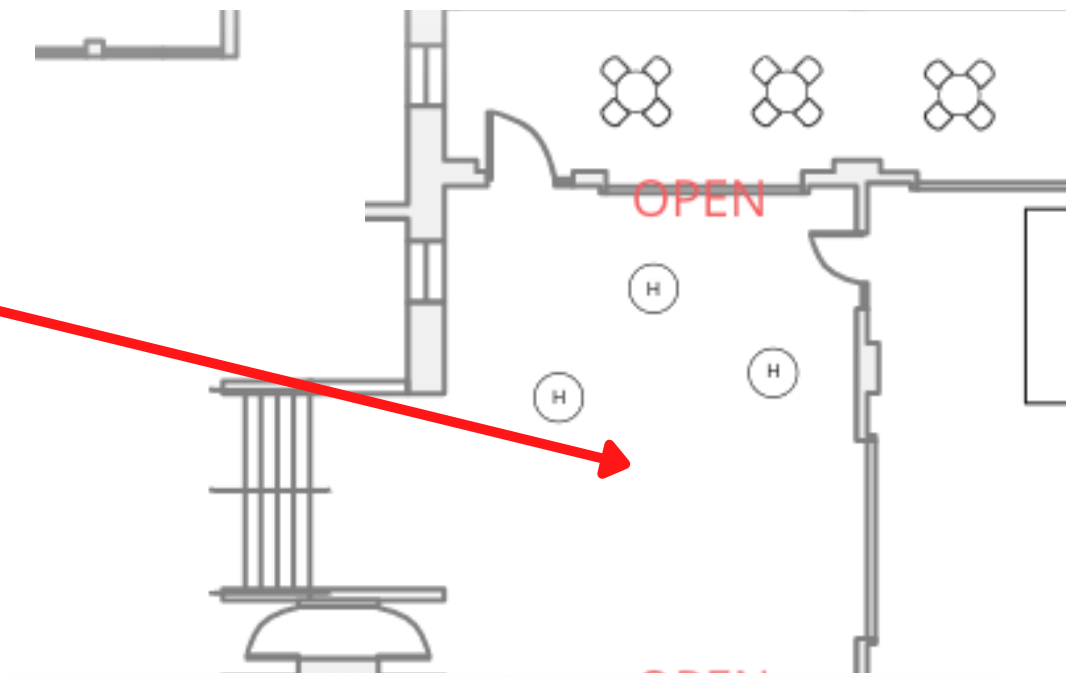

CHS PROM 2022

Pavillion