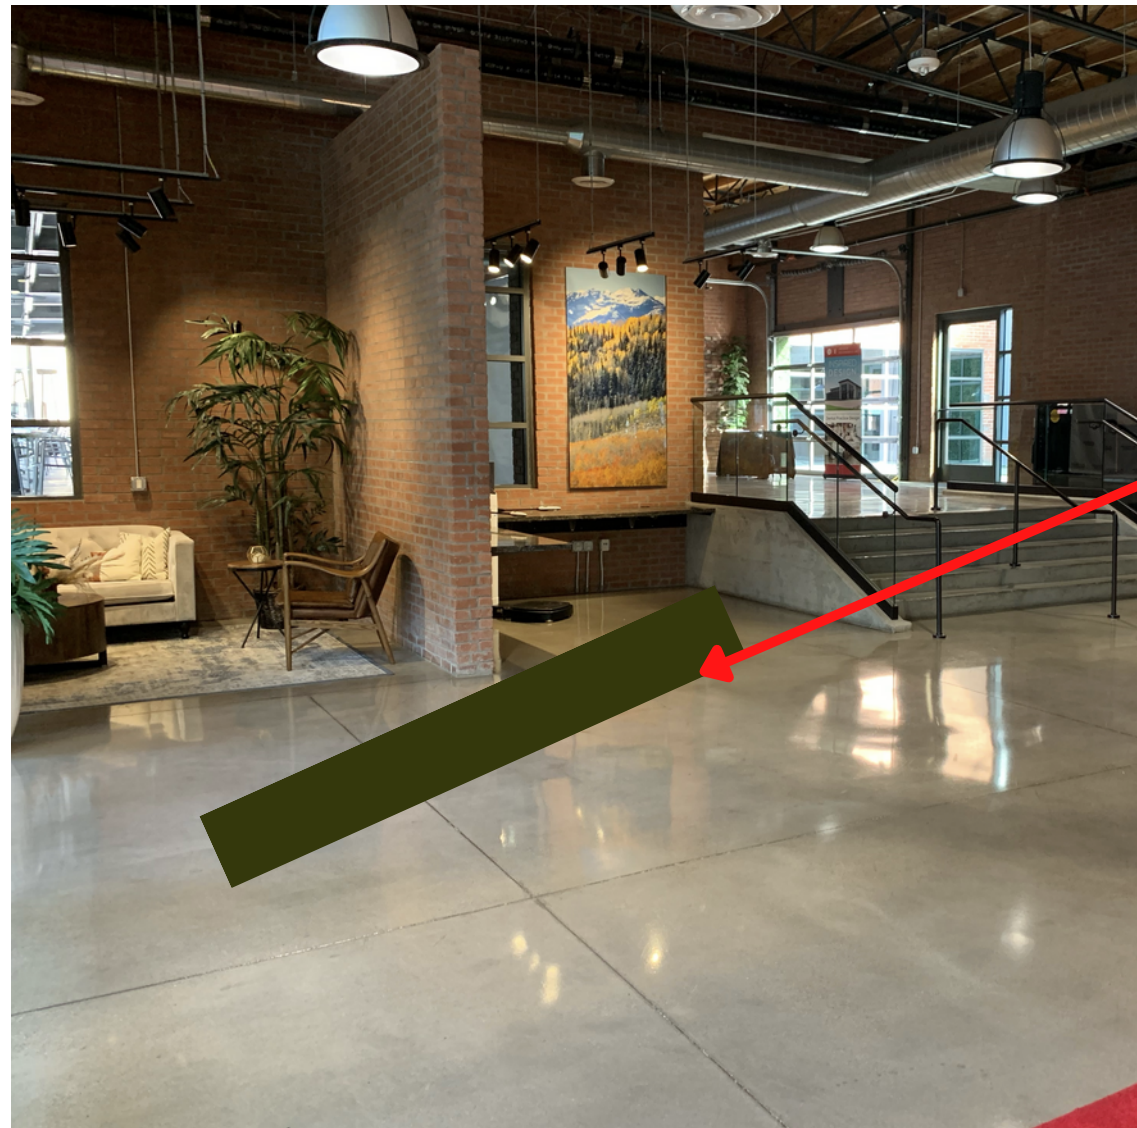

CHS PROM 2022

Venue Layout

CHS PROM 2022

Check in

- Red Carpet VIP Entry
- (30) Suspended Vines + Twinkle Lights - Creating back drop on palette wall
- (4) White, Green & Ivory Fresh Floral Arrangements
- Wooden CHC letters in Gold Cursive

CHS PROM 2022

Step & Repeat

- Grass Wall Back drop with White Sheers cascading down each side with fairy lights
- wooden Prom 2022 Letters Suspended

- Prom Gold Glitter 2022

CHS PROM 2022

Pavillion

- (3) Venue High Cocktail Tables
- (1) Glass Geo Shape with amber twinkle lights & greenery crown on each table

CHS PROM 2022

Cafe

- (5) 60" Round venue tables with 10 chairs each
- Refreshments on large built in bar with ivy, twinkle lights & LED pillar candles
- (2) Photo Stations setup by your contracted photographer - backdrops not included but can be added.
- (4) rows cascading sheers from the ceiling
- (4) Pillars Wrapped with Garland
- centerpieces - Classic bud vase with LED Votives and twinkle lights on each table

All three items suspended intermixed - not clustered

- Garden DJ booth - added lights and florals

East to West 85' hang down each wall 25 - each row to be 135' of sheer
400 feet of ivy (200 per side)
255 feet of string lighting