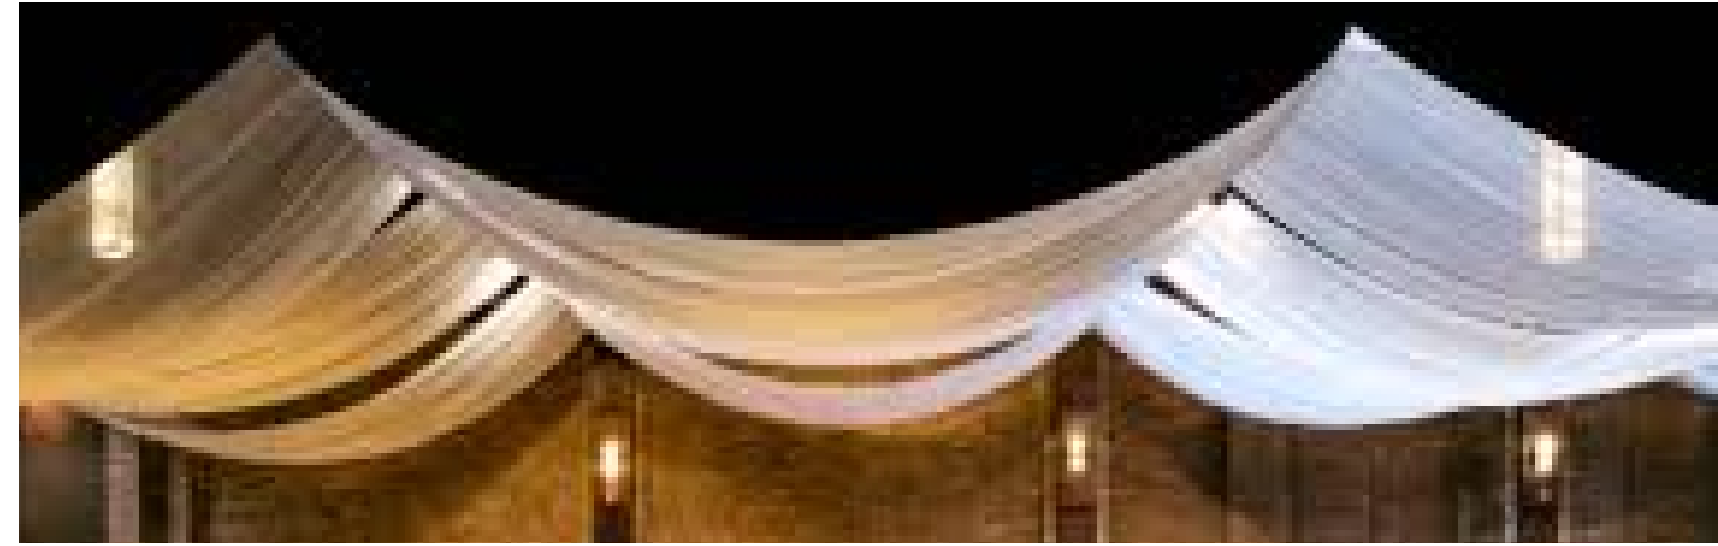

CHS PROM 2022 Flint & Jack

- (4) rows cascading sheers from the ceiling - going from east to west the entire room
- with added suspended vines on east & west walls with suspended twinkle lights
- String lights in ceiling

All three items suspended intermixed - not clustered

- Garden DJ booth - added lights and florals

East to West 85' hang down each wall 25 - each row to be 135' of sheer
400 feet of ivy (200 per side)
255 feet of string lighting