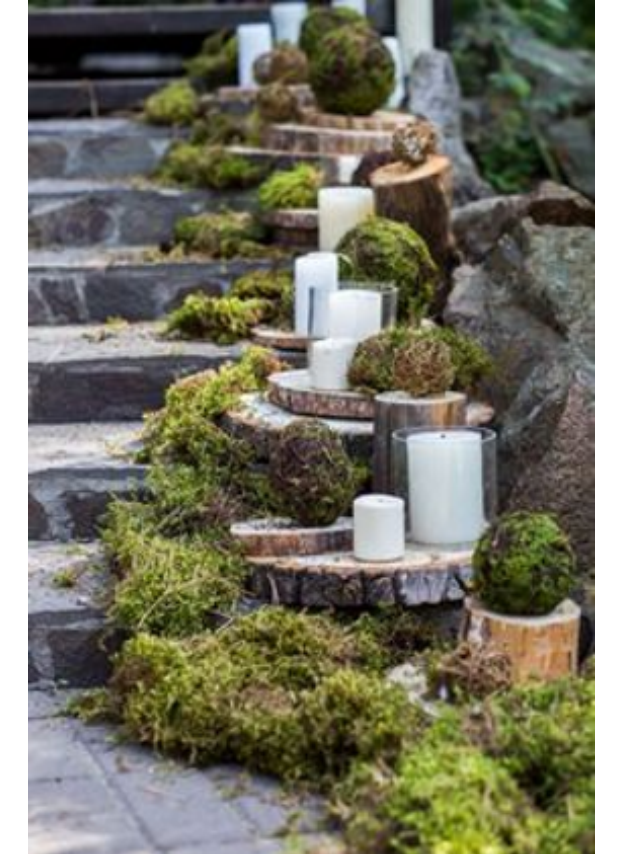

HAMILTON - PROM 2023

Student Inspiration Photos