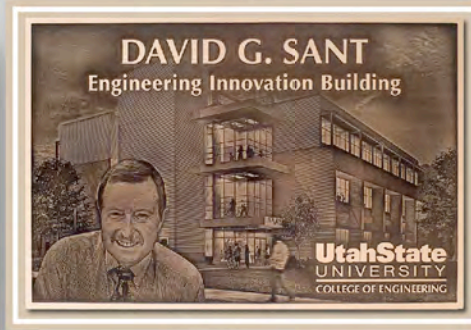

PLAQUES & SIGNAGE

Cast aluminum letters on building exterior.

Cast aluminum lettering and logo plaque.

Etched brass plaque with recessed lettering and image.

Glass plaque with text.

Cast bronze plaque with raised lettering and logo.

Cut aluminum lettering with PMS color match on exterior sign.

ImageCast aluminum with Alumaticolor illustration.

Cut aluminum lettering & logo with PMS color match.

Alumaticolor full color illustration.

ImageCast bronze with multiple images.

Cut aluminum lettering & logo plate etched and paint filled with PMS color match.

ImageCast bronze with Alumaticolor full color illustration.

ImageCast bronze updatable with individual bronze nameplates.