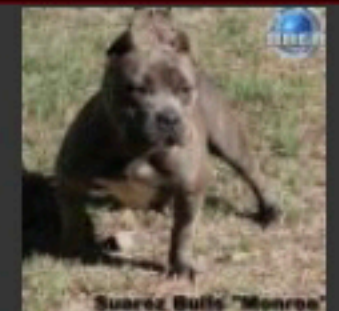

SUAREZ BULLS MONROE
Blue and White
USA