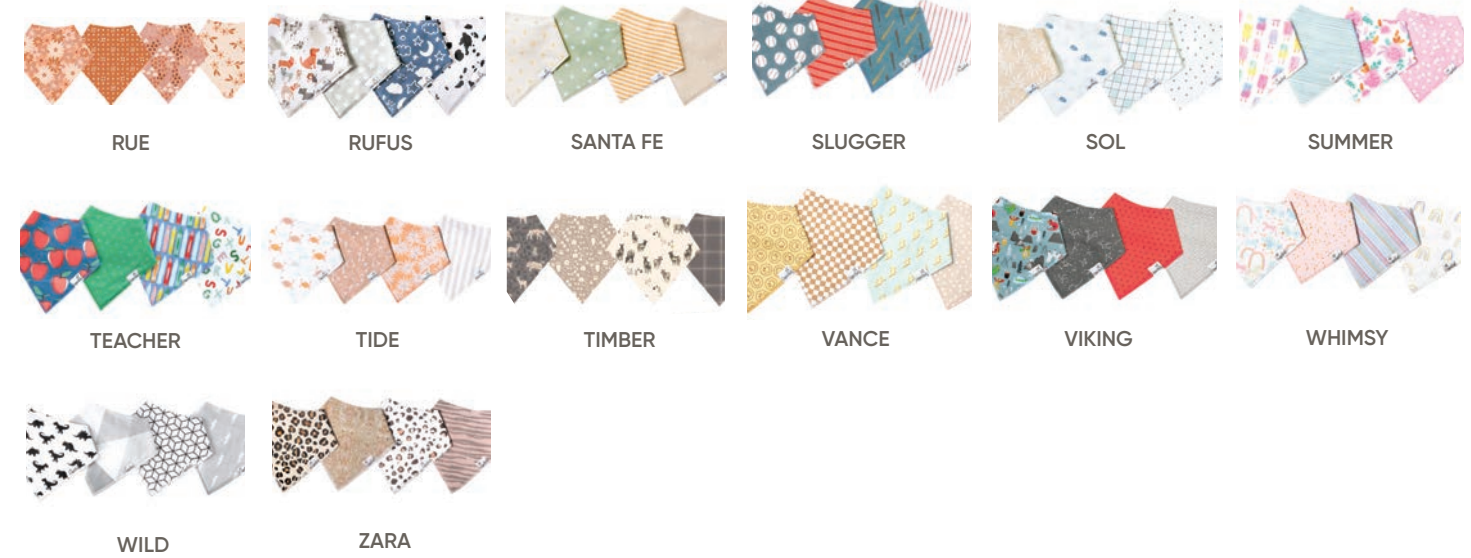

Bandana Bib Sets

A drool-worthy accessory.

Everyone needs a statement piece—baby included! Featuring on-trend prints, our bibs offer the ultimate outfit protection for drooling and teething babies. Made of soft fabric, they feature two adjustable snaps to fit both infants and toddlers.

PATTERN