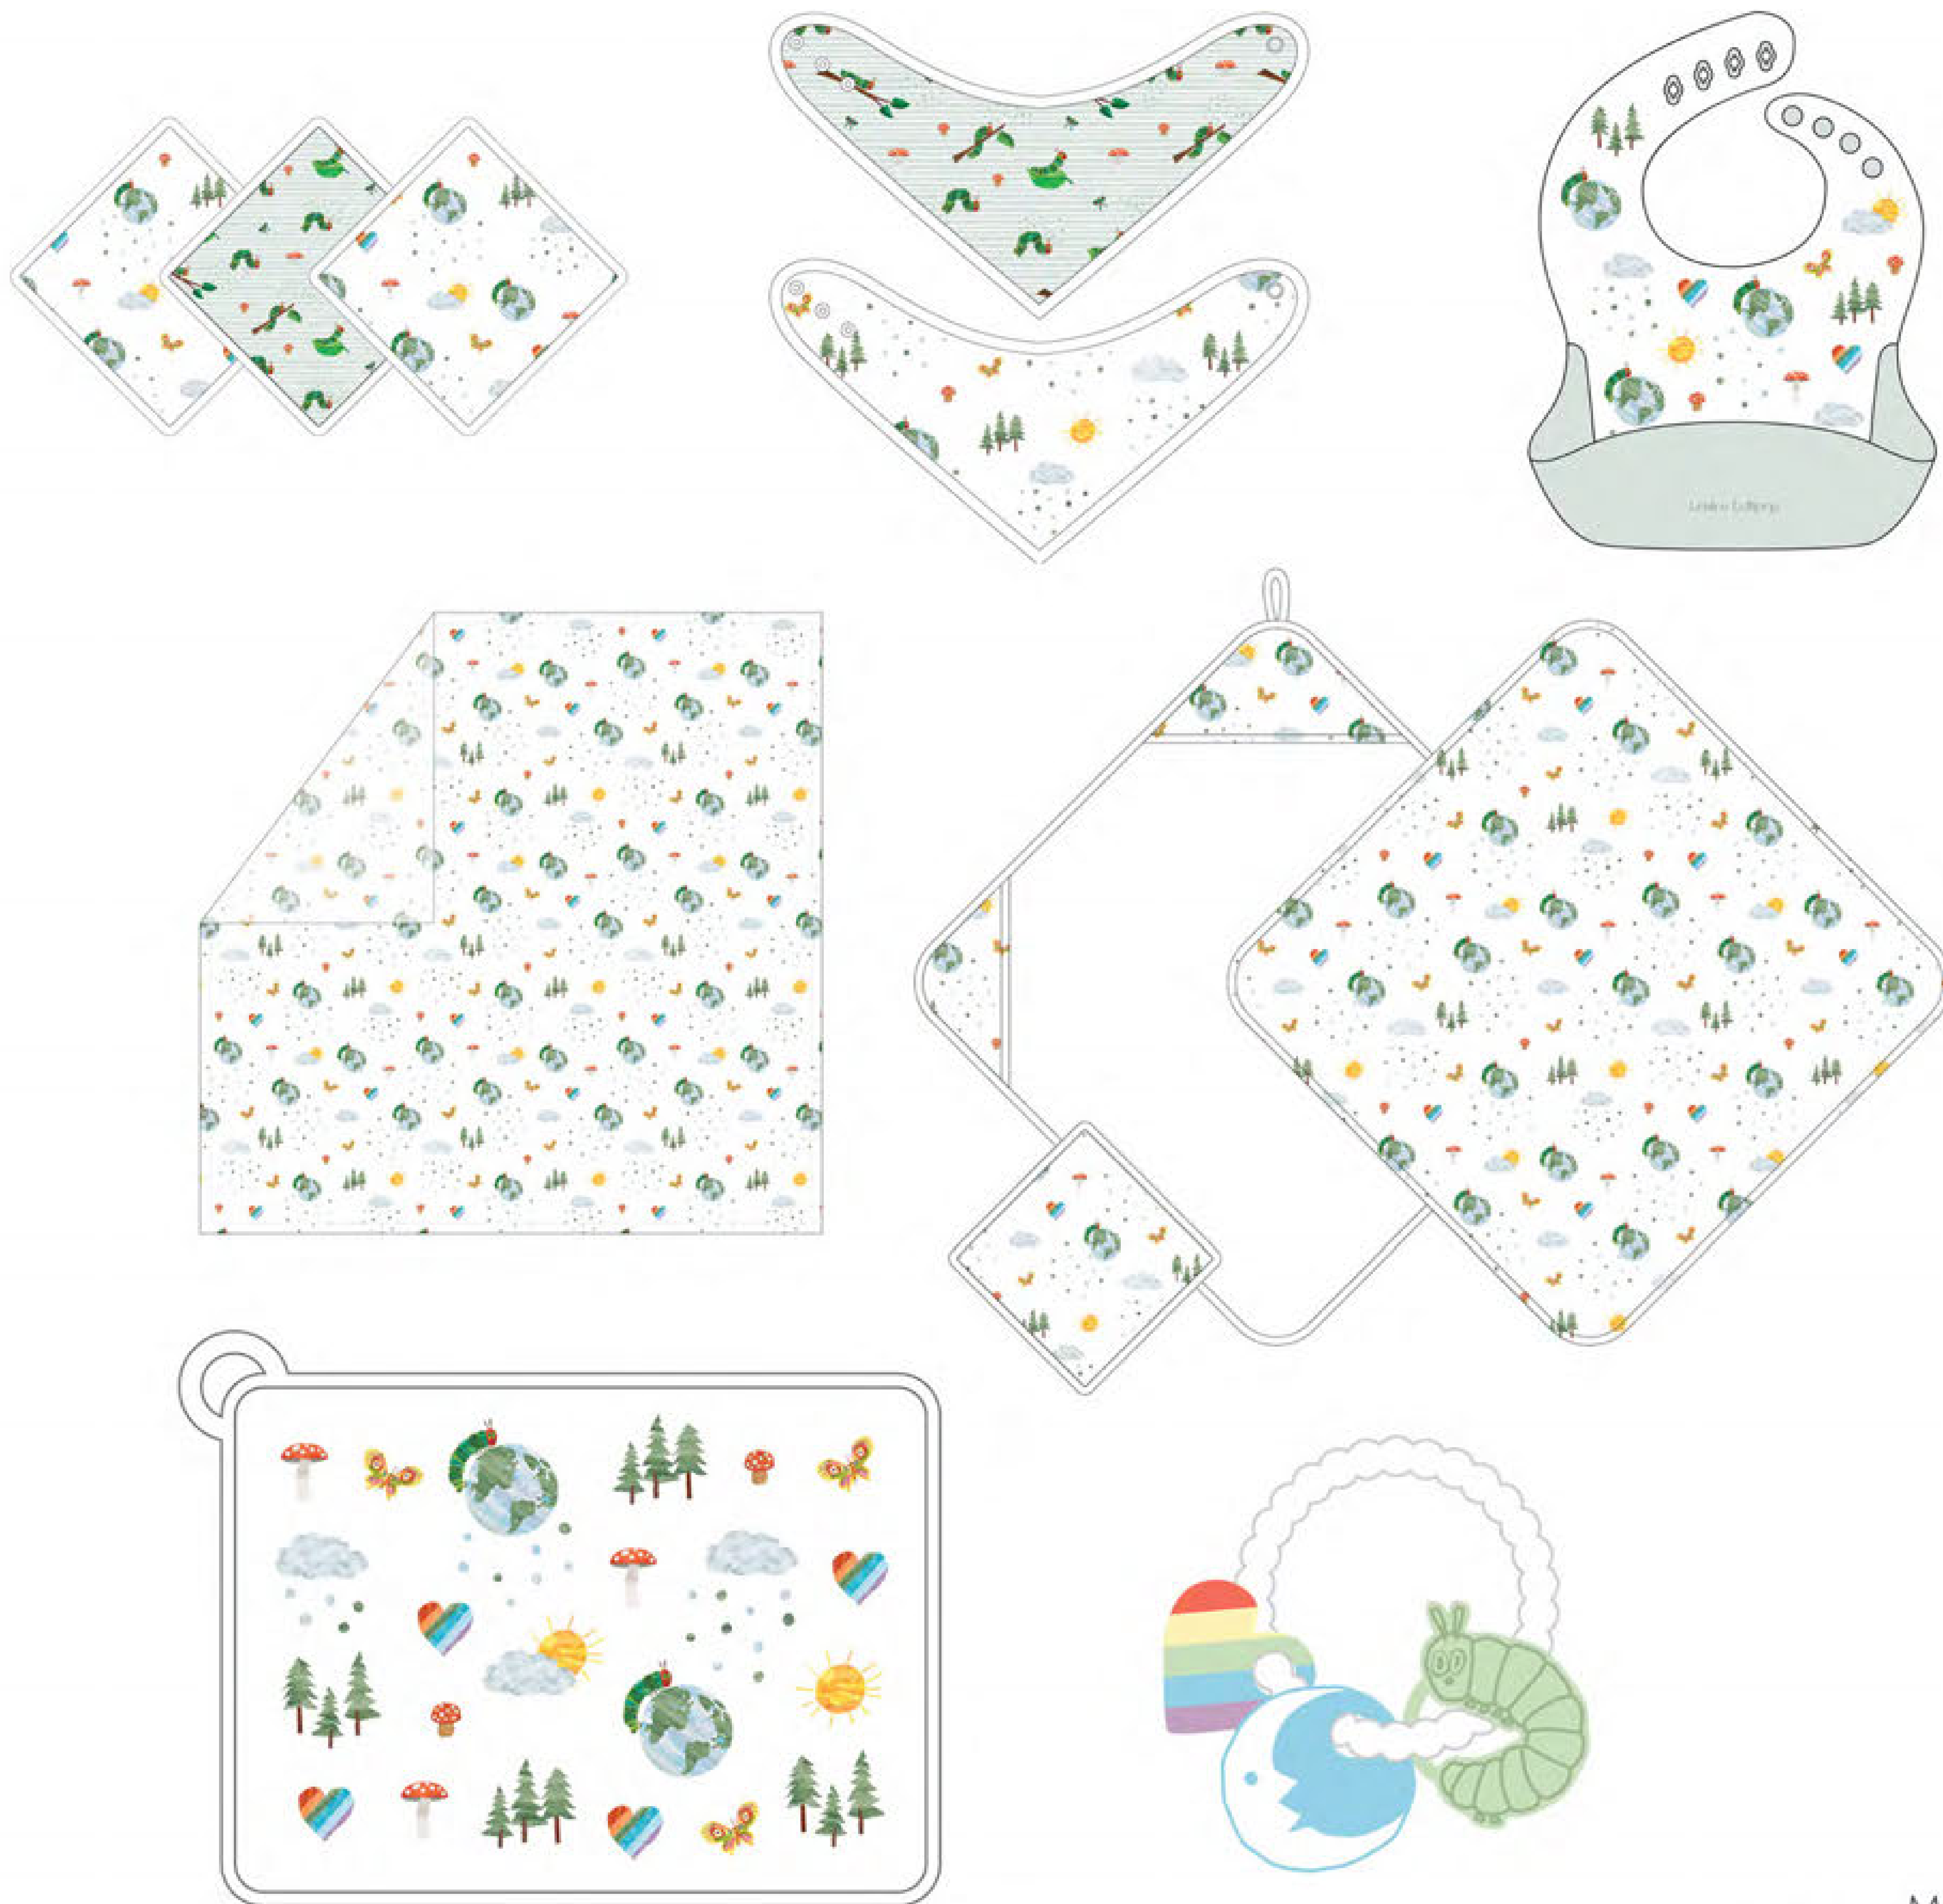

Muslin Products

- Lightweight Sleep Bag - BA9003U.CPV
- Washcloths Set - WASHCPV
- Bandana Bib Set - BIBCPV
- Crib Sheet - CRIBCPV
- Quilt - QTCPV
- Swaddle - SWCPV
- Hooded Towel - TWCPV

Peaches

Peaches

Muslin Products

Bandana Bib Set - BIBPCH
 Lightweight Sleep Bag - BA9003U.PCH
 Swaddle - SWPCH
 Washcloths Set - WASHPCH
 Crib Sheet - CRIBPCH
 Quilt - QTPCH
 Hooded Towel - TWPCH

World of Eric Carle - World of Wonder

Launching April

Silicone Products

Silicone Bib Eric Carle World of Wonder
SILBIBWOW_EC

Wholesale: 7.50 USD/ 9.00 CAD
Retail: 15.00 USD / 18.00 CAD

Teether Charm Eric Carle World of Wonder
TCMWOW_EC

Wholesale: 7.50 USD/ 9.00 CAD
Retail: 15.00 USD / 18.00 CAD