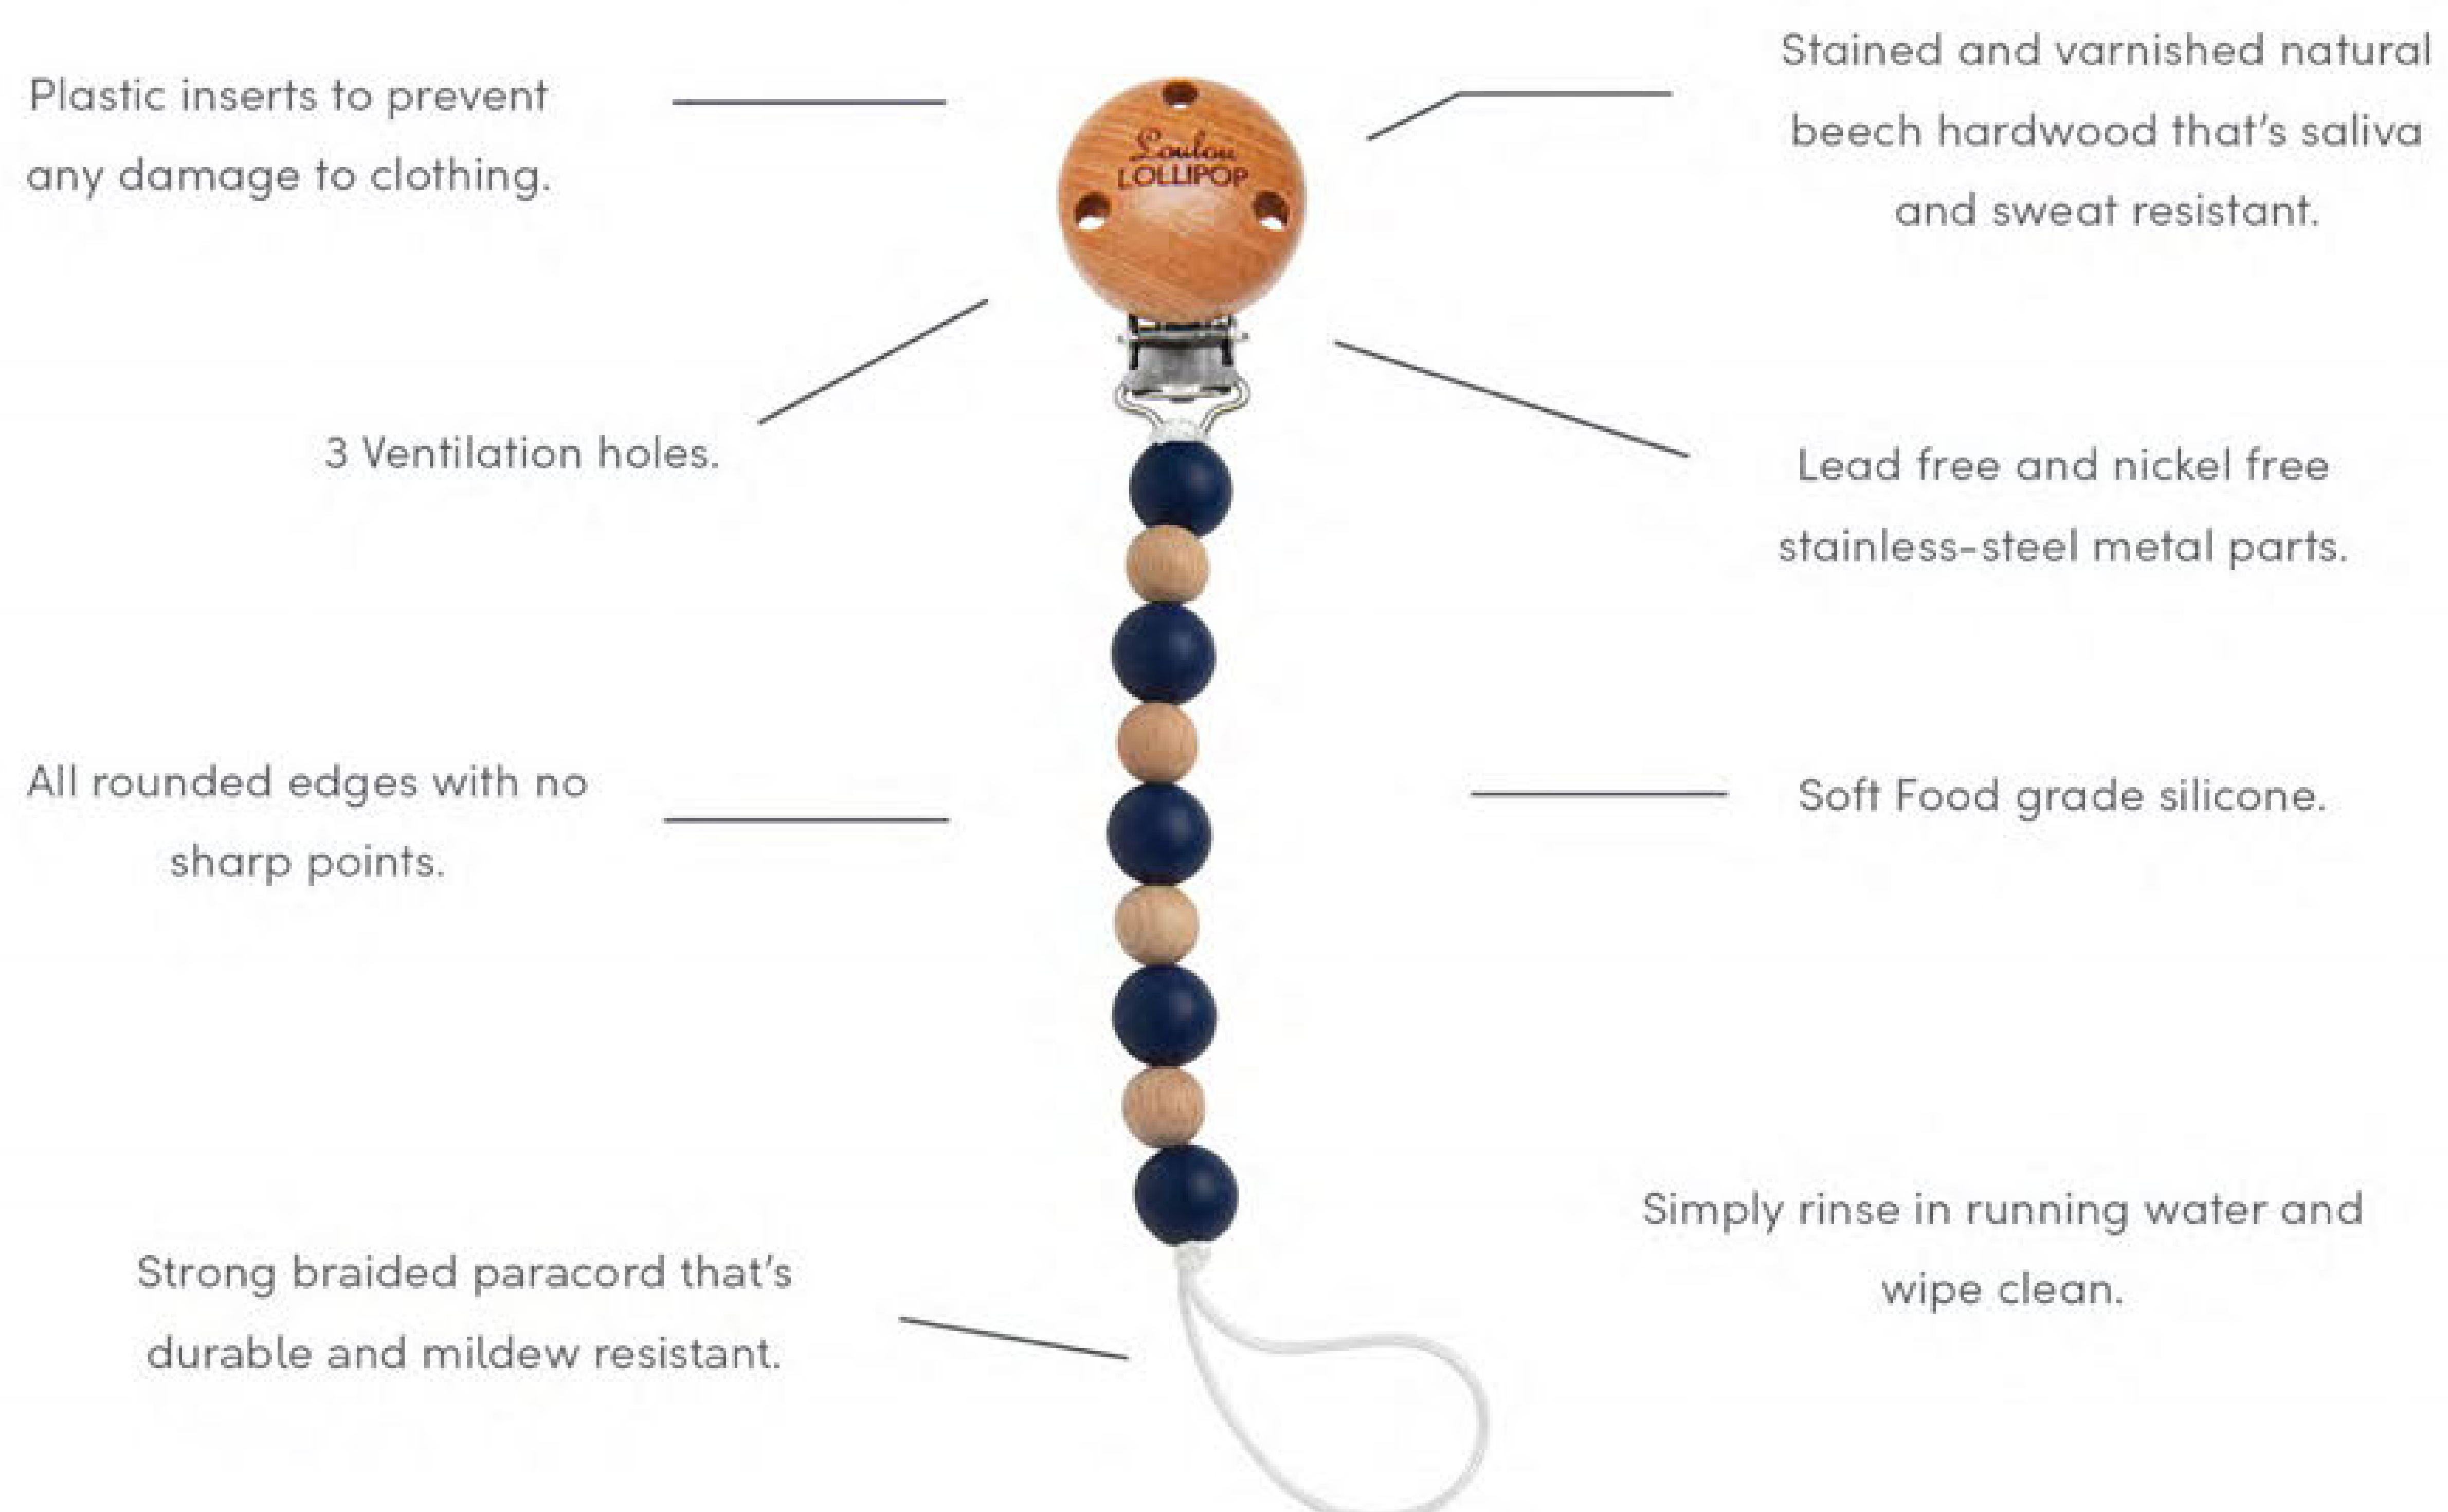

Wooden Clips

Calling all earth mamas. This Scandinavian inspired pacifier clip features the perfect balance of rustic, beech wood beads and silicone beads in nature-inspired colors.