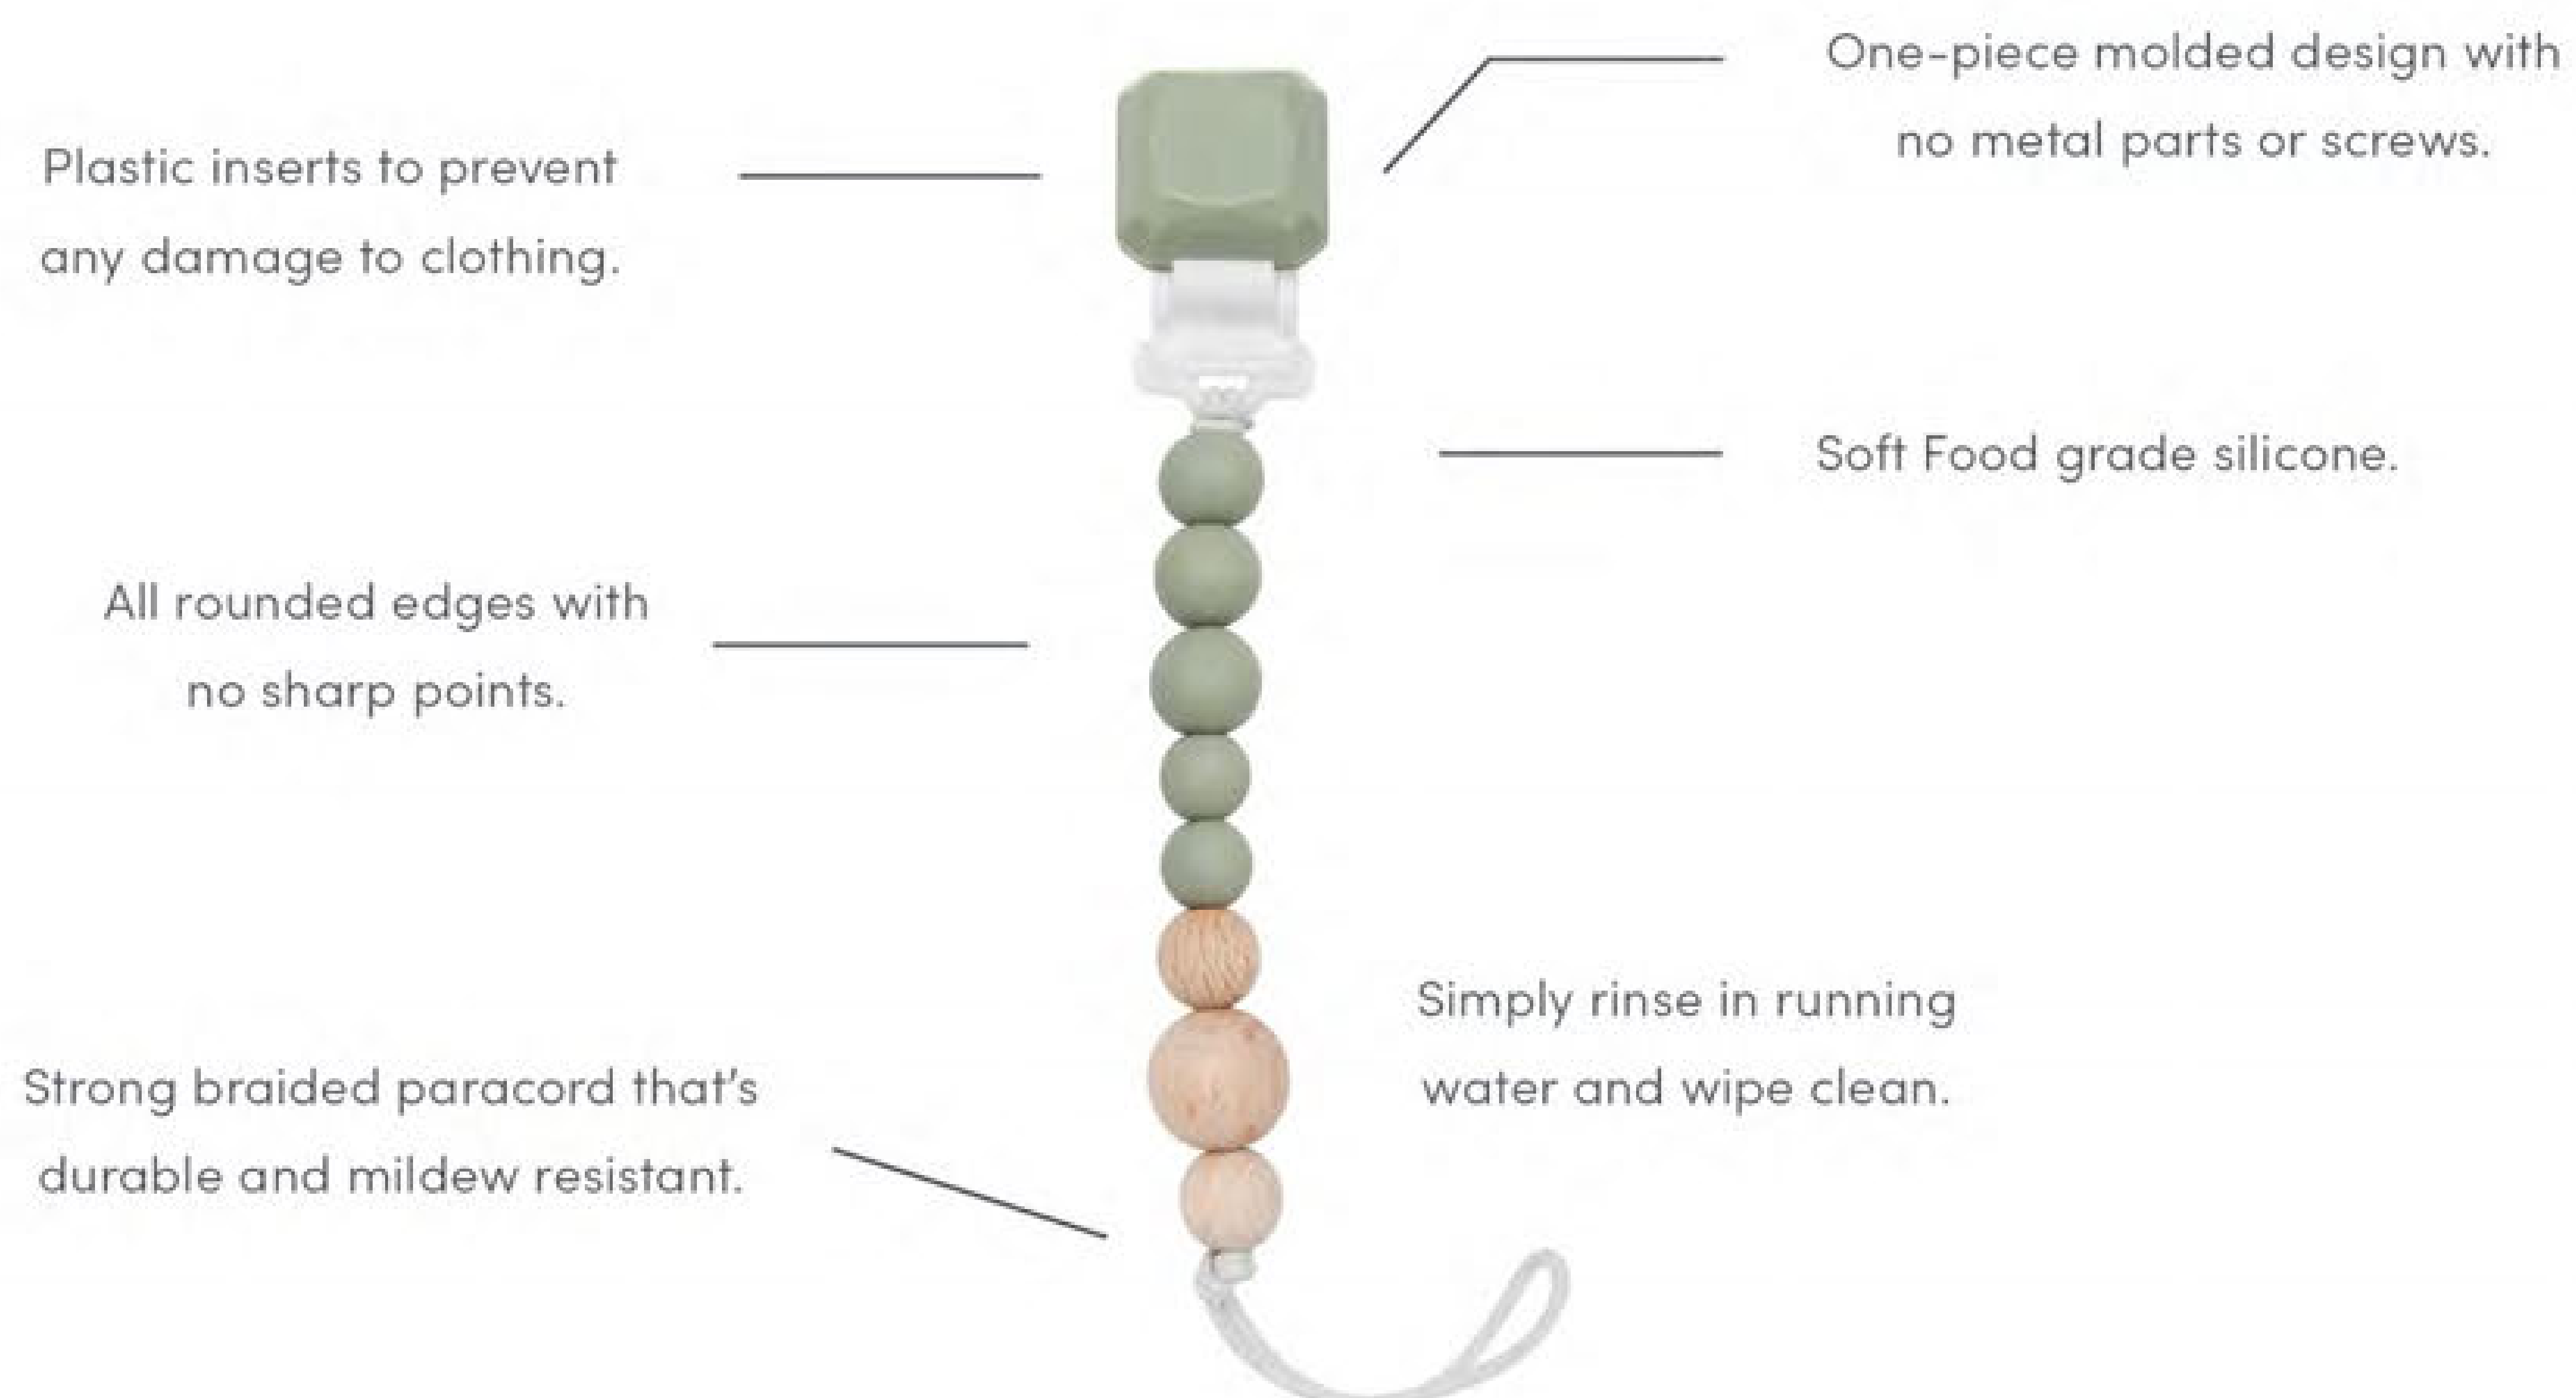

Wooden Clips

Calling all earth mamas. This Scandinavian inspired pacifier clip features the perfect balance of rustic, beech wood beads and silicone beads in nature-inspired colors.

Stainless Steel Clips

Modern yet timeless, this sleek looking pacifier clip speaks to parents who value minimal and smart design.

Silicone Clips

Simplicity, safety and softness—all in one! This elegant pacifier clip is the perfect choice for moms who put safety first.