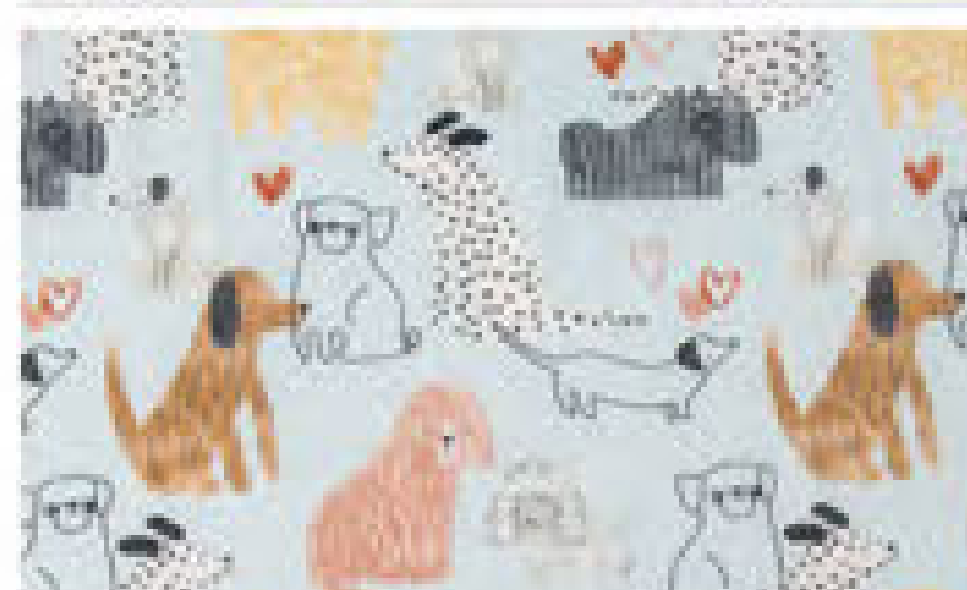

New York

M Swaddle, Quilt

Hawaiian Floral

M Swaddle

Oak Leaves

T Bodysuit L/S, Sleep Bag - 2.5 Tog, Sleeper, Top Knot Beanie

Hedgehogs

M Bandana Bib Set, Crib Sheet, Hooded Towel Set, Quilt, Sleep Bag - Lightweight, Swaddle, Wash cloth

T Ruffle Bubble Suit S/S, Short Pajama Set, Short Romper, Sleep Bag - 1.0 Tog, Sleeper, Stretch Knit Blanket, Top Knot Beanie

Painterly Seahorse

M Swaddle

Holiday Stripes

M Swaddle

Paris

M Swaddle, Quilt

Honey Puppies