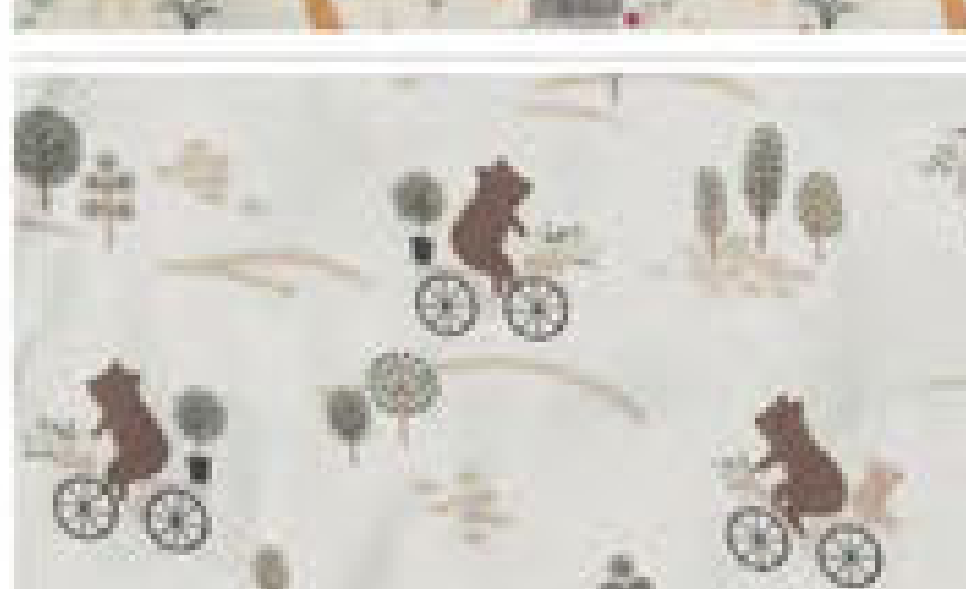

Bears on Bikes

M Bandana Bib Set, Crib Sheet, Hooded Towel Set, Quilt, Swaddle, Sleep Bag - Lightweight, Wash cloth
T Sleeper, Short Romper, Bodysuit, Sleepbag 1.0 Tog, Top Knot Beanie