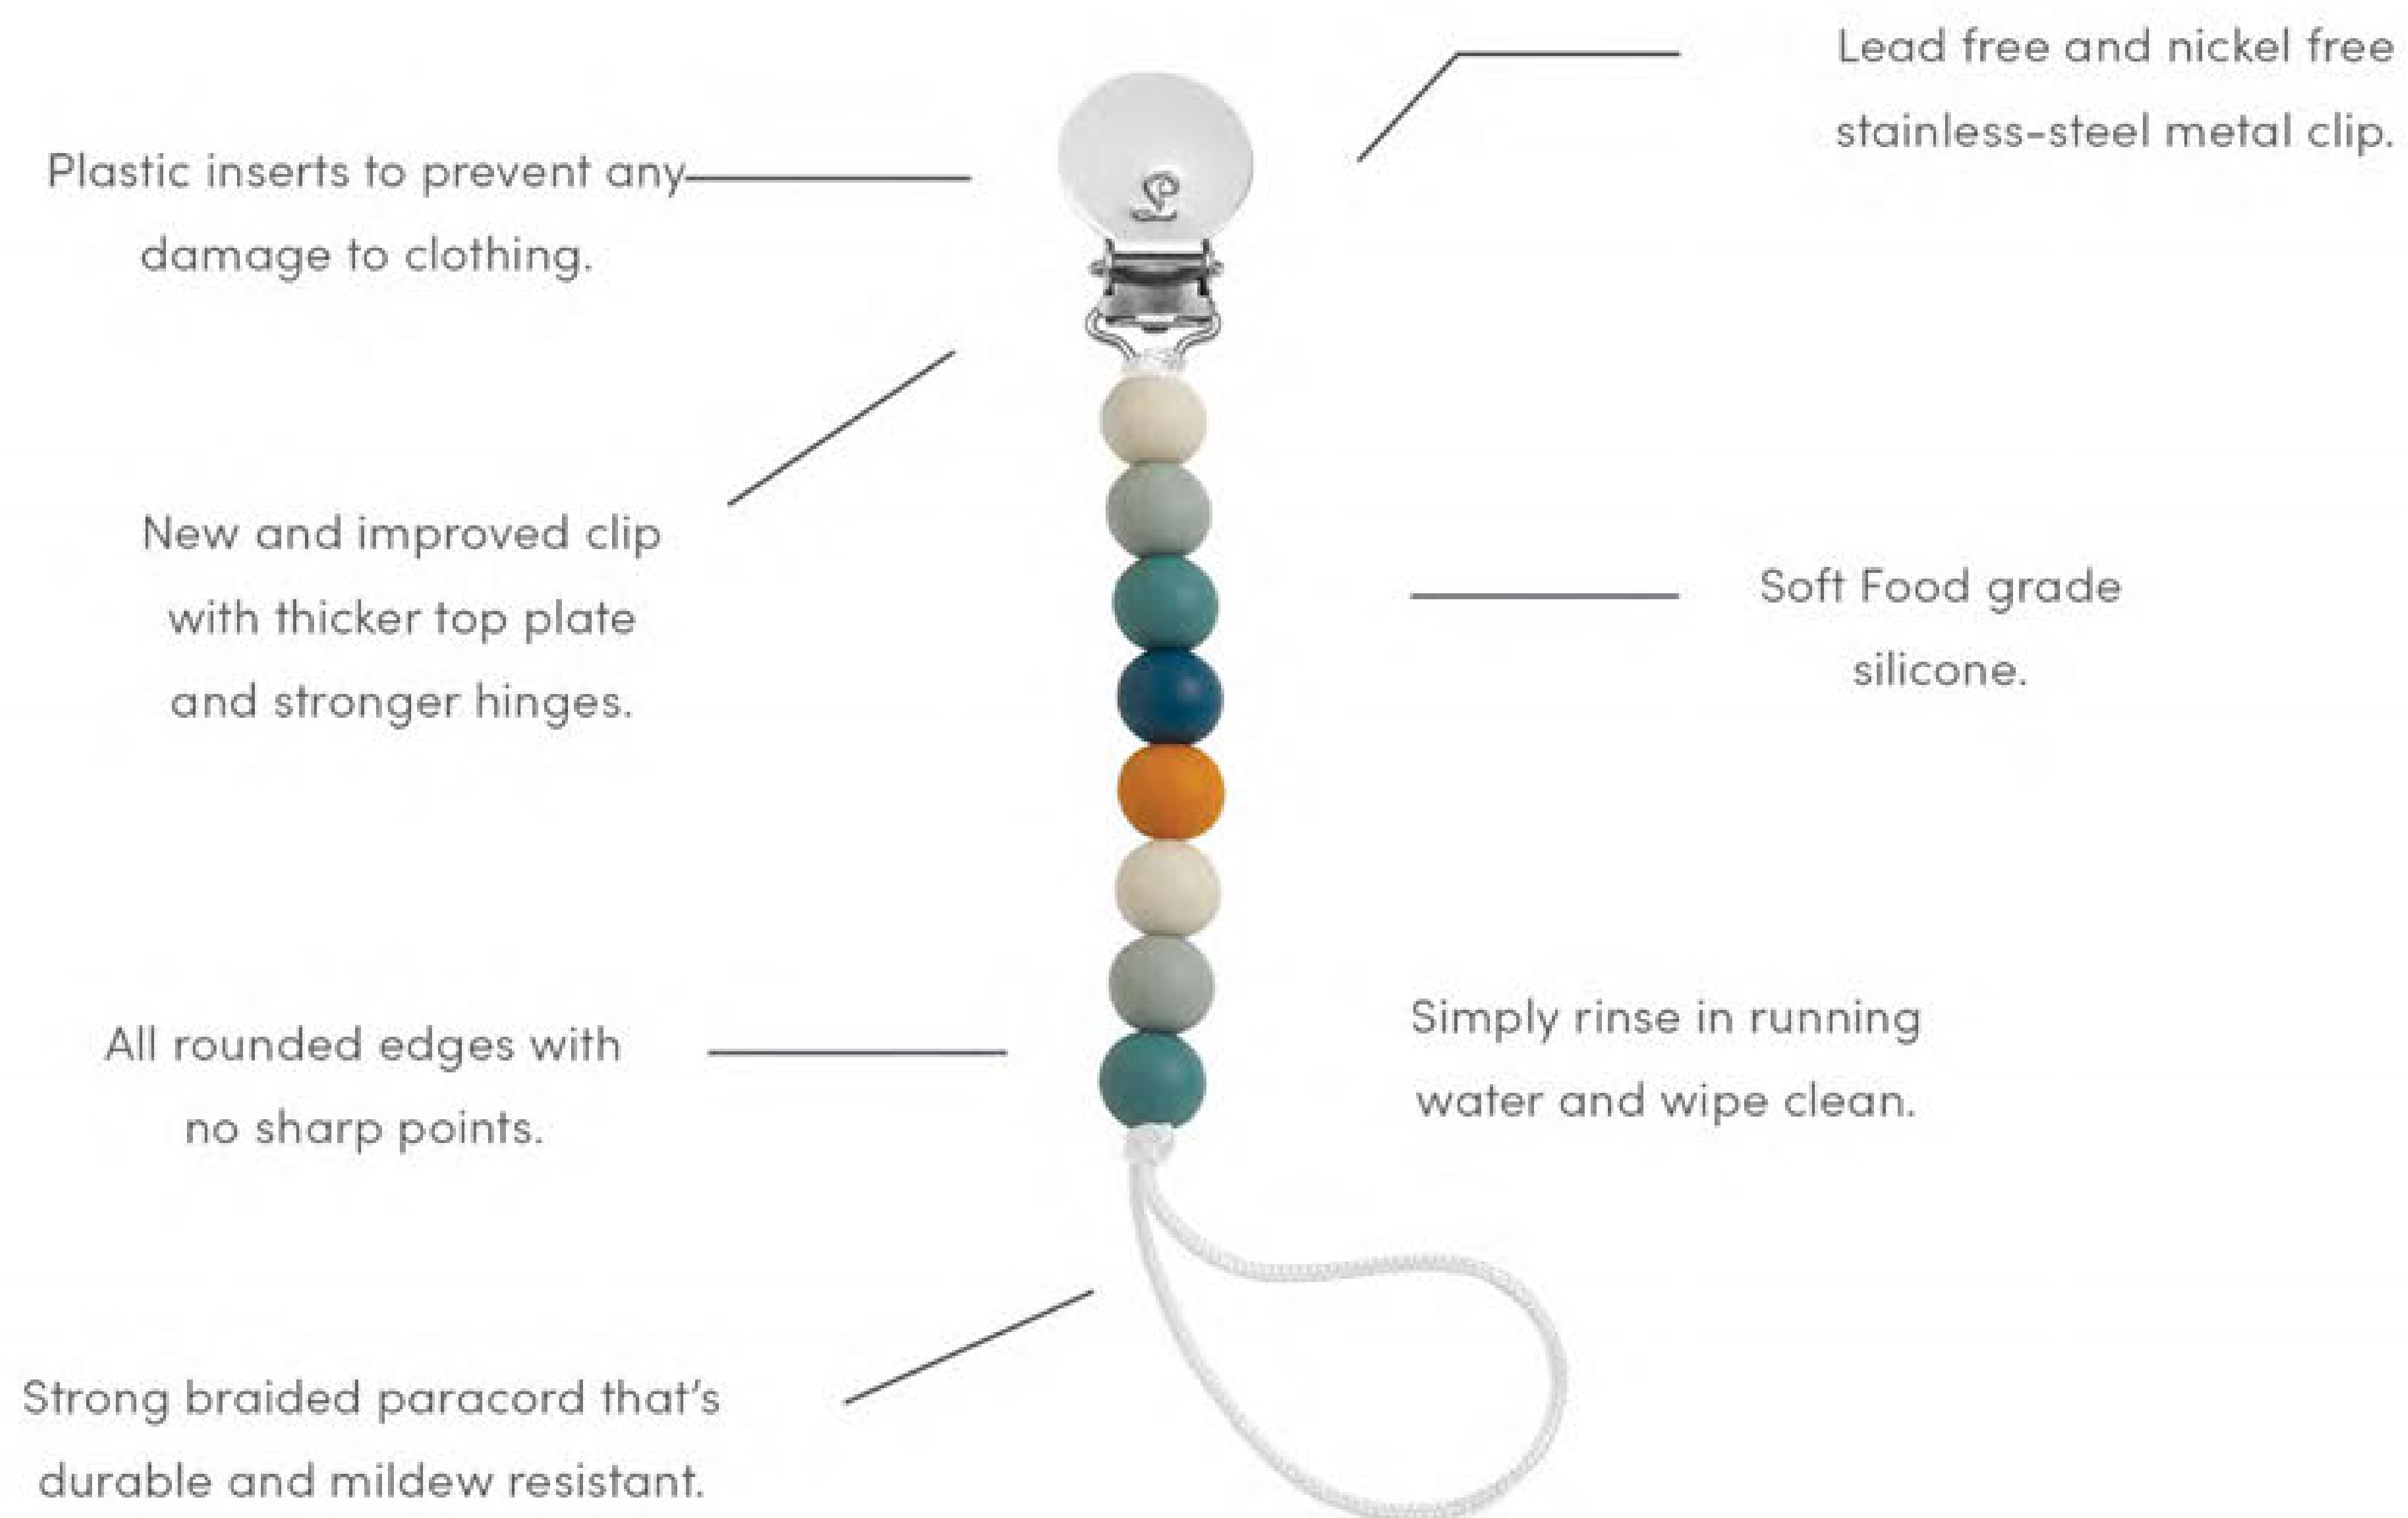

Modern yet timeless, this sleek looking pacifier clip speaks to parents who value minimal and smart design.

Silicone Clips

Simplicity, safety and softness—all in one! This elegant pacifier clip is the perfect choice for moms who put safety first.