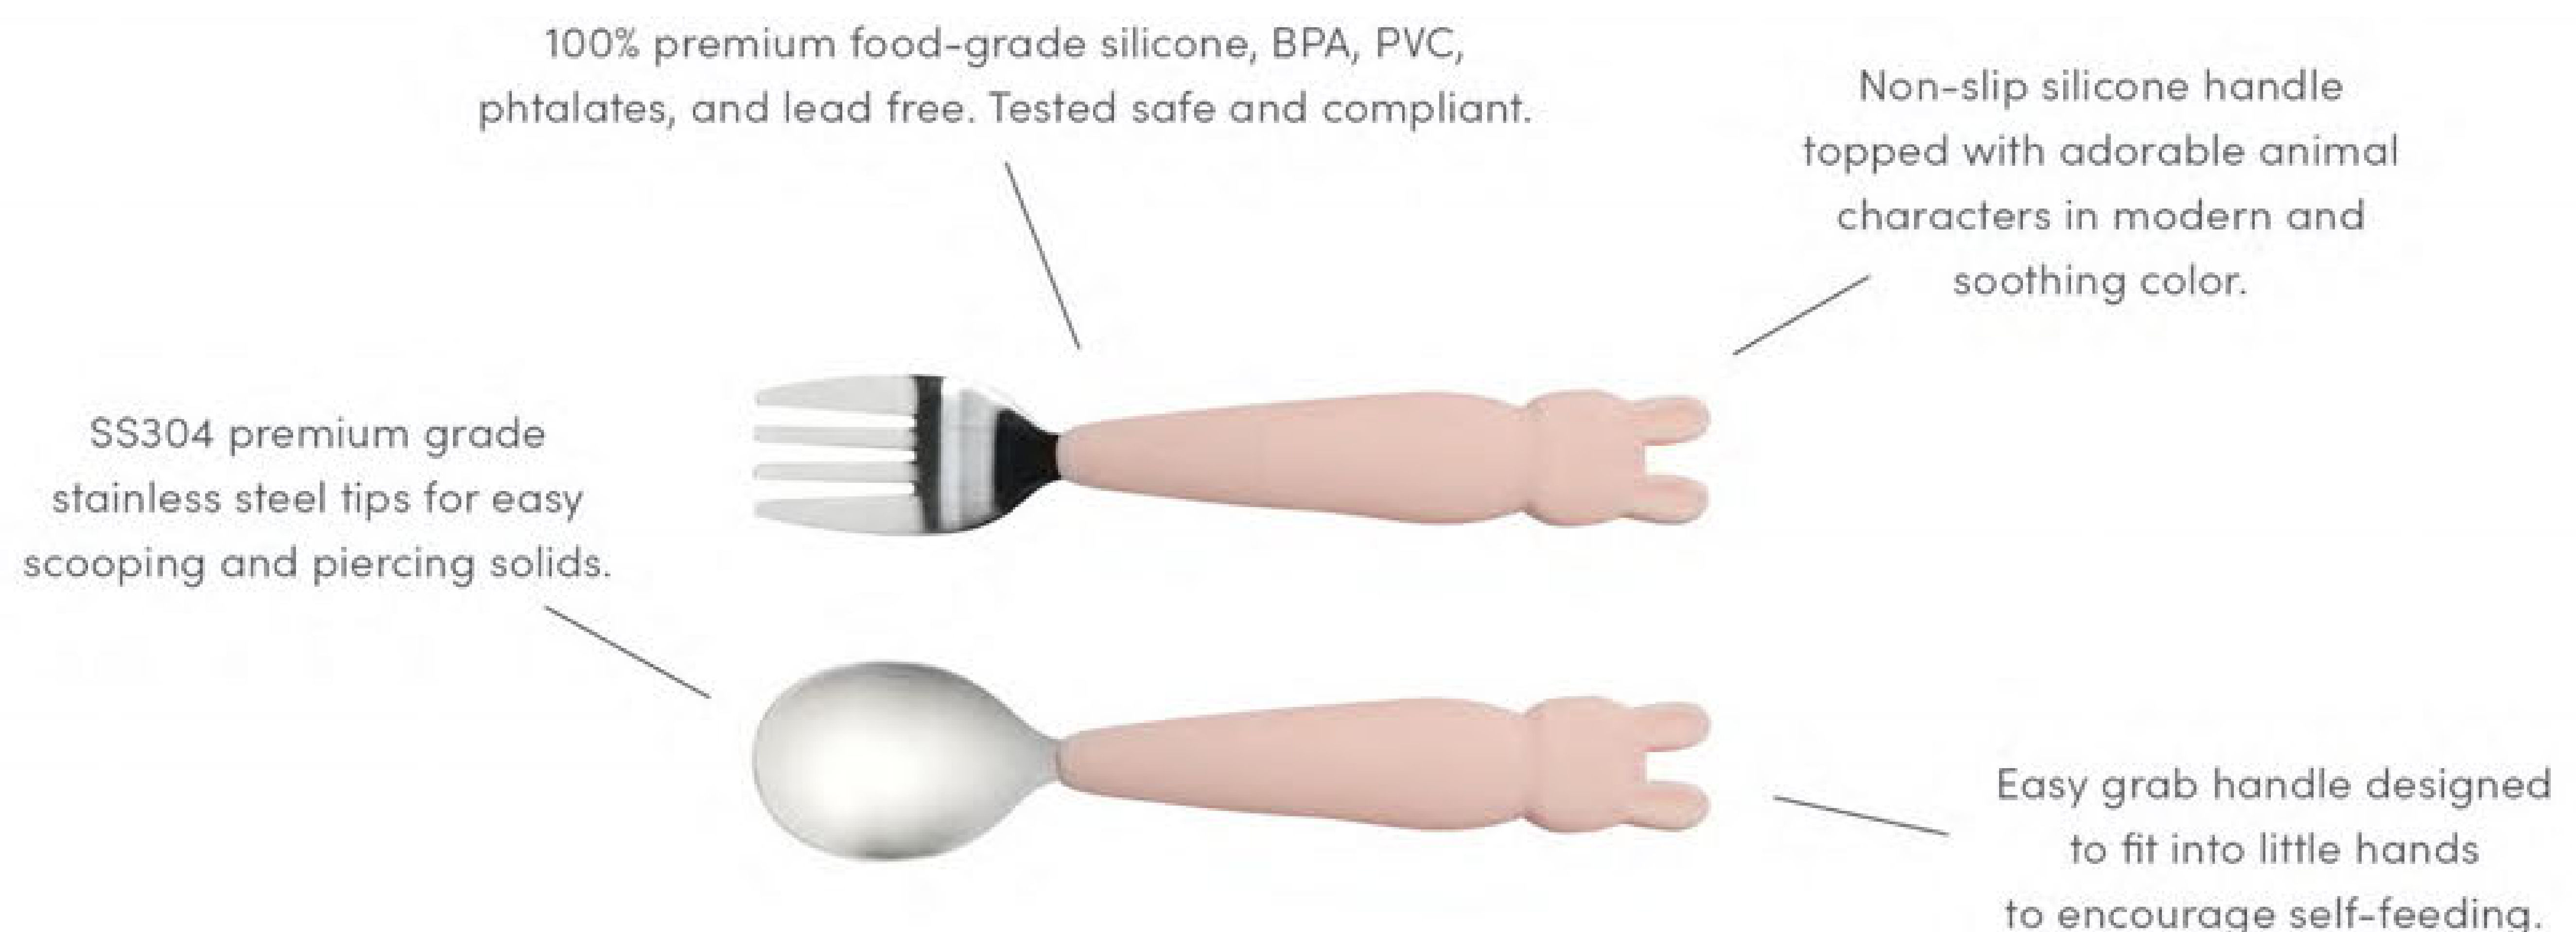

Toddler Spoon and Fork Sets

Now that your toddlers have mastered the skills of using the learning utensils, they graduate to the big kids' version designed for their growing hands. The non-slip and ergonomic silicone handles allow your toddler to confidently grasp the spoon and fork to encourage self-feeding. Made of buttery smooth premium food-safe silicone and SS304 stainless steel, this set is available in our exclusive animal characters.