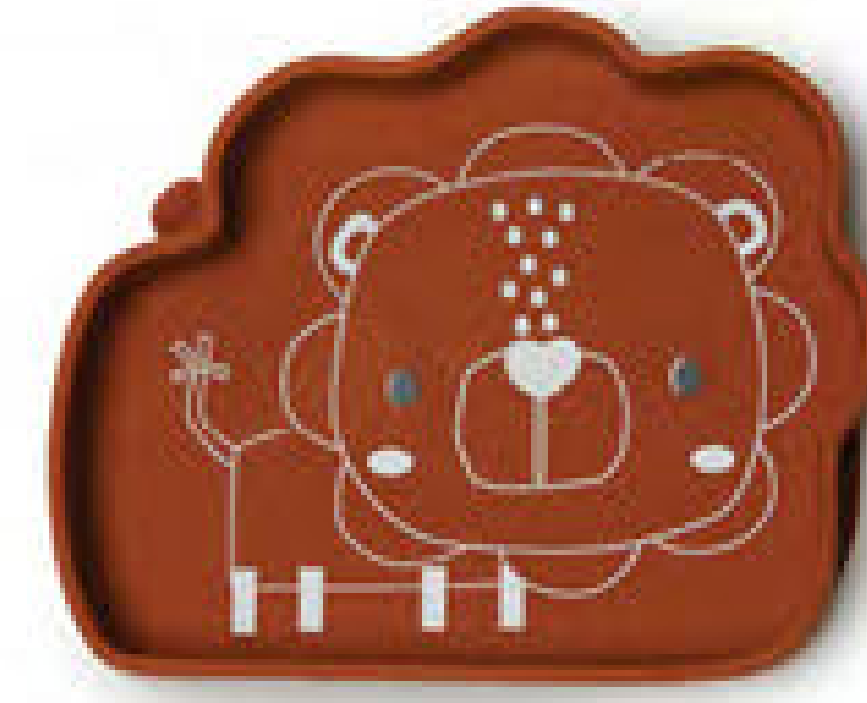

Silicone Snack Plate
Lion
SPL-005-GHN