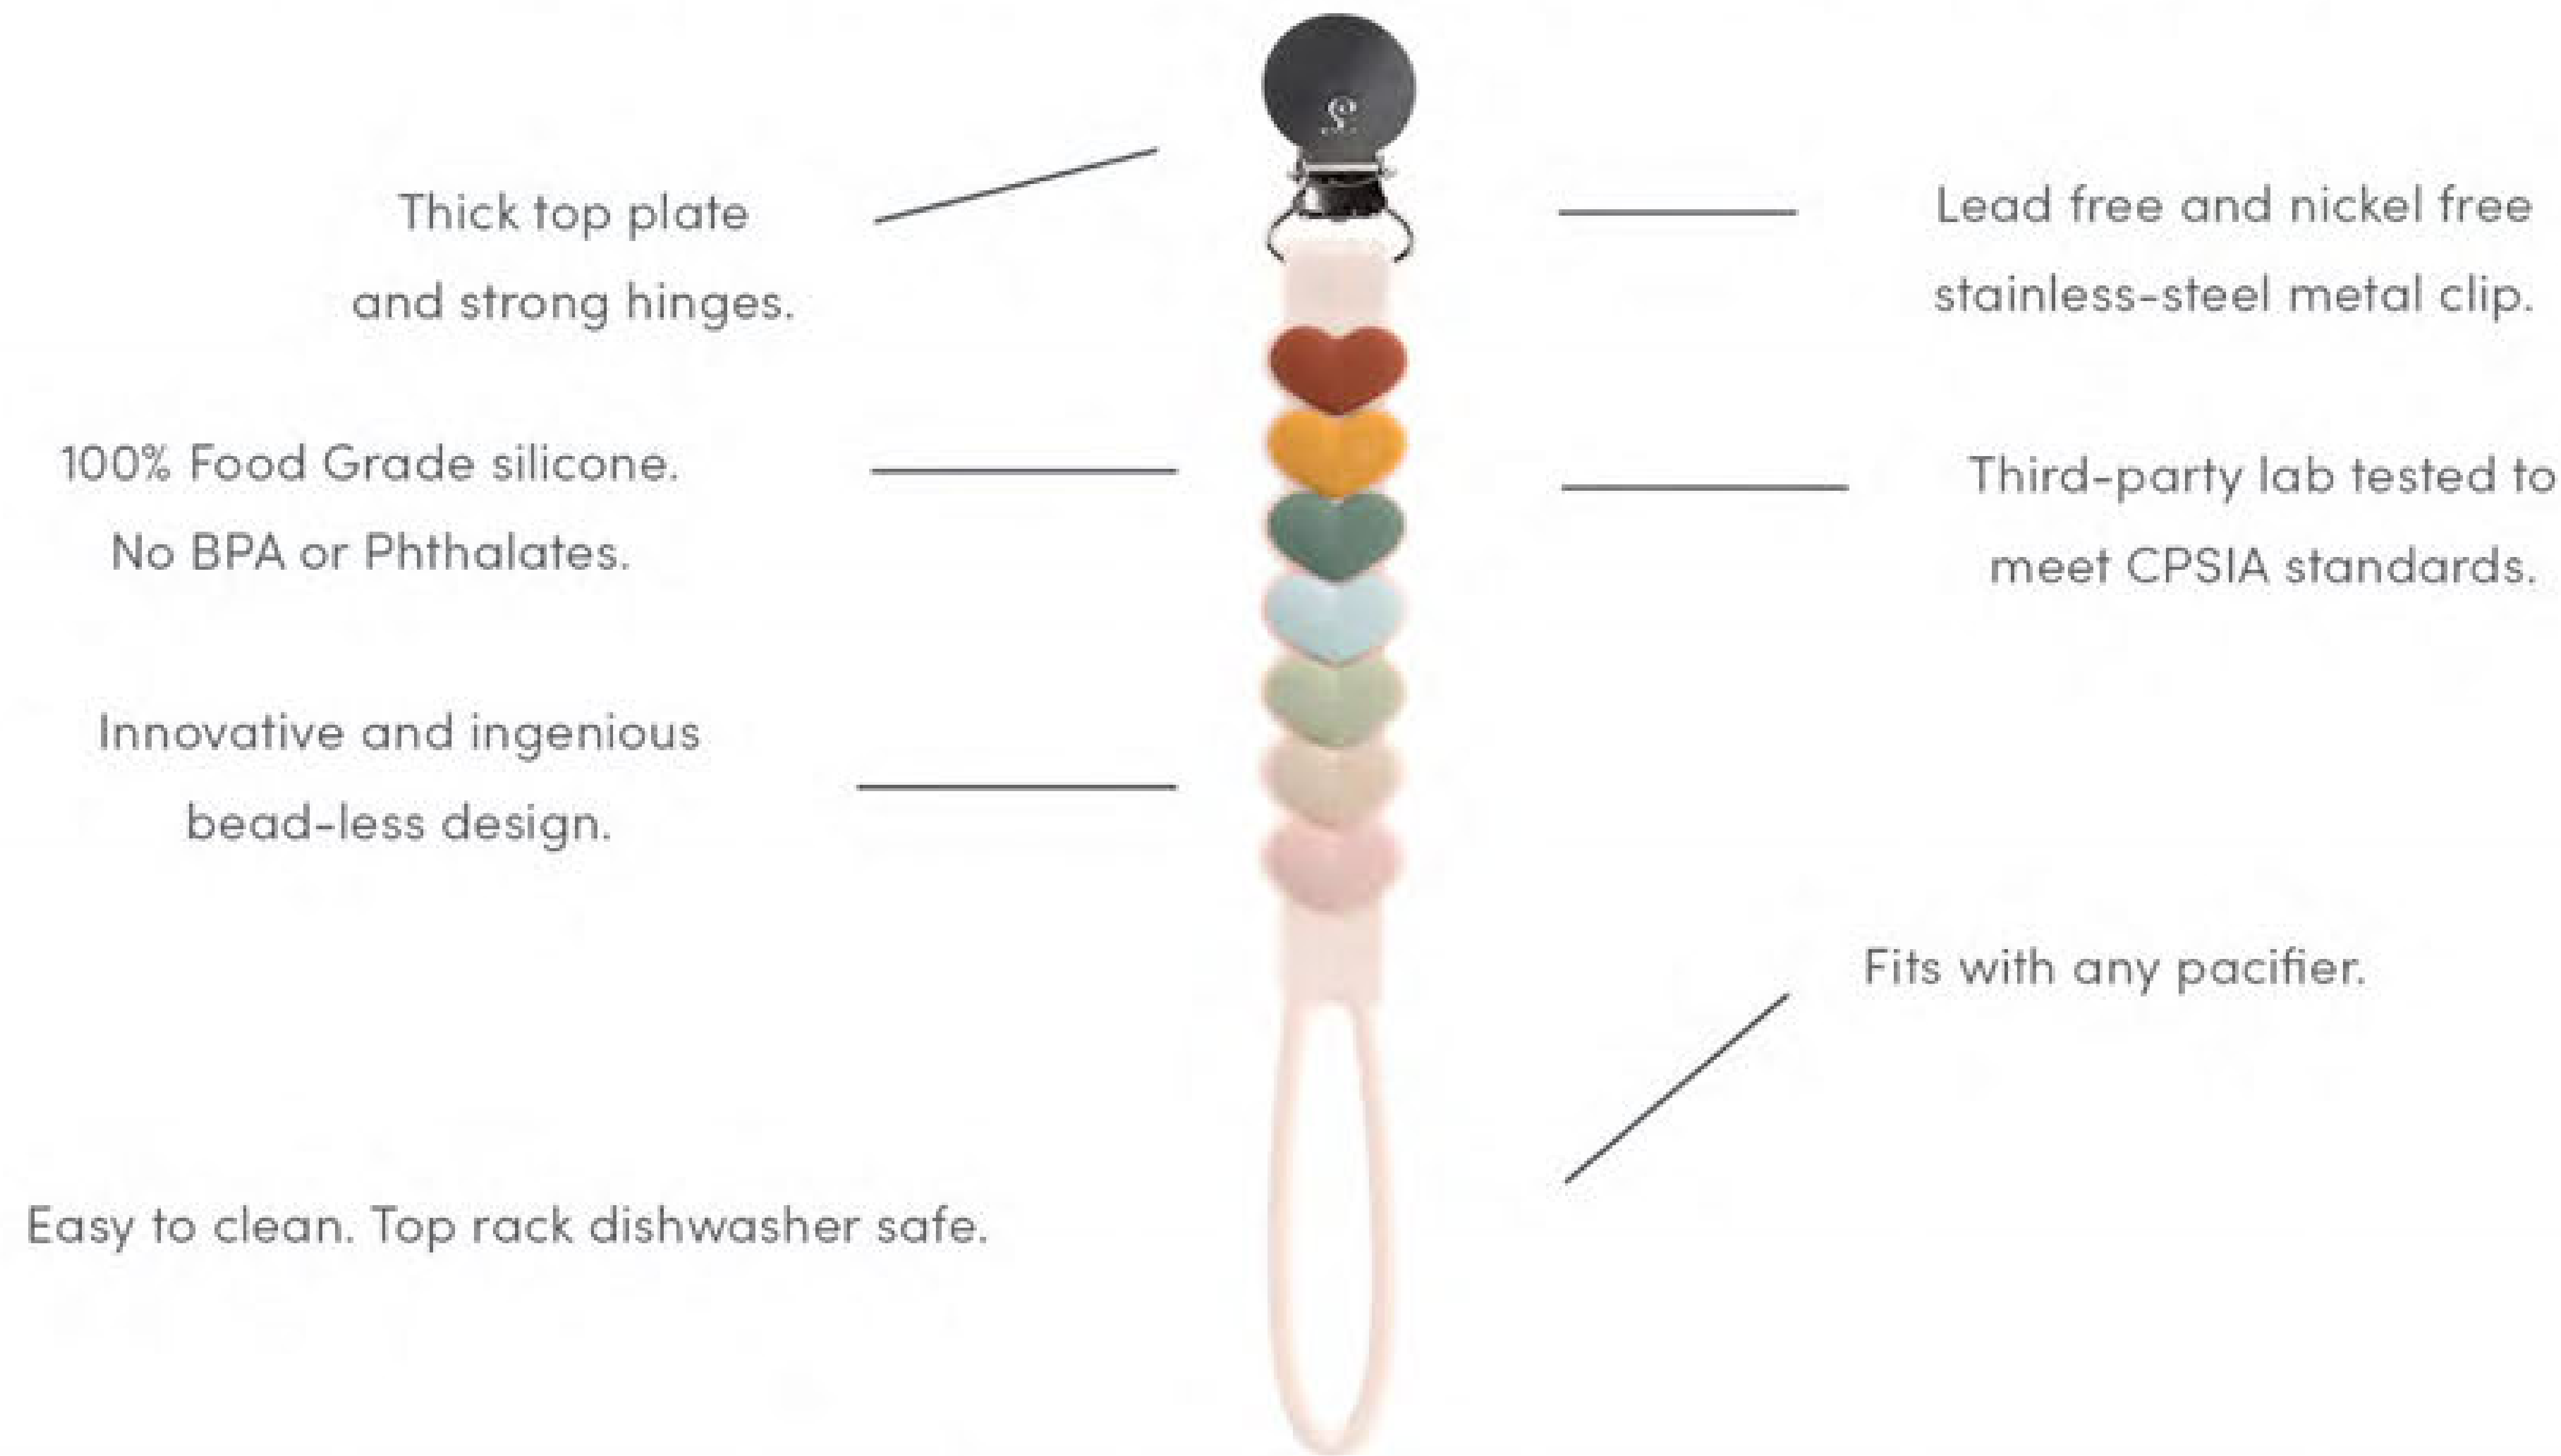

Wholesale: 13.00 USD / 16.00 CAD

Retail: 26.00 USD / 32.00 CAD

Bead-less Pacifier Clips

Modern yet timeless, these bead-less, one-piece molded silicone pacifier clips are for the busy parents who value simplicity and safety.