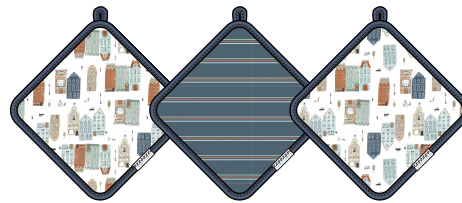

# Home Sweet Home

LOULOU LOLLIPOP Muslin Collection

swaddle  
SWBMB  
size: OS (47" X 47")  
wholesale: 12.50 USD / 15.00 CAD  
retail: 25.00 USD / 30.00 CAD

hooded towel set  
TWBMB  
size: OS (32" x 32" hooded towel, 12" x 12" washcloth)  
wholesale: 19.00 USD / 22.50 CAD  
retail: 38.00 USD / 45.00 CAD

quilt blanket  
QTBMB  
size: OS (47" x 47")  
wholesale: 32.50 USD / 37.50 CAD  
retail: 65.00 USD / 75.00 CAD

fitted crib sheet  
CRIBBMB  
size: OS (52" long x 28" wide x 9" deep)  
wholesale: 15.00 USD / 19.00 CAD  
retail: 30.00 USD / 38.00 CAD