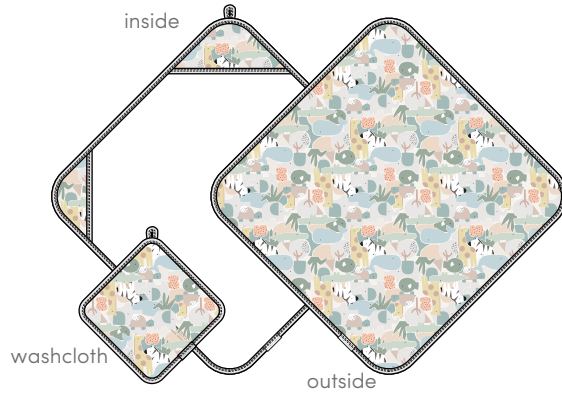

# Animal Puzzle

LOULOU LOLLIPOP Muslin Collection

swaddle  
SWANP  
size: OS (47" X 47")  
wholesale: 12.50 USD / 15.00 CAD  
retail: 25.00 USD / 30.00 CAD

hooded towel set  
TWANP  
size: OS (32" x 32" hooded towel, 12" x 12" washcloth)  
wholesale: 19.00 USD / 22.50 CAD  
retail: 38.00 USD / 45.00 CAD

quilt blanket  
QTANP  
size: OS (47" x 47")  
wholesale: 32.50 USD / 37.50 CAD  
retail: 65.00 USD / 75.00 CAD

fitted crib sheet  
CRIBANP  
size: OS (52" long x 28" wide x 9" deep)  
wholesale: 15.00 USD / 19.00 CAD  
retail: 30.00 USD / 38.00 CAD