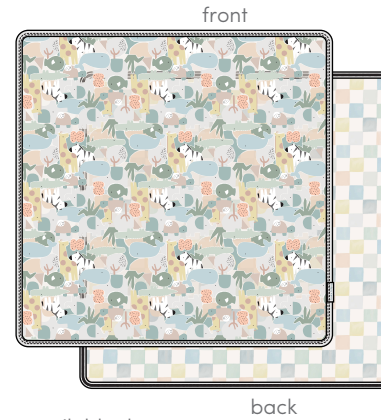

# Animal Puzzle

LOULOU LOLLIPOP Muslin Collection

swaddle  
SWANP  
size: OS (47" X 47")  
wholesale: 12.50 USD / 15.00 CAD  
retail: 25.00 USD / 30.00 CAD

hooded towel set  
TWANP  
size: OS (32" x 32" hooded towel, 12" x 12" washcloth)  
wholesale: 19.00 USD / 22.50 CAD  
retail: 38.00 USD / 45.00 CAD

quilt blanket  
QTANP  
size: OS (47" x 47")  
wholesale: 32.50 USD / 37.50 CAD  
retail: 65.00 USD / 75.00 CAD

fitted crib sheet  
CRIBANP  
size: OS (52" long x 28" wide x 9" deep)  
wholesale: 15.00 USD / 19.00 CAD  
retail: 30.00 USD / 38.00 CAD