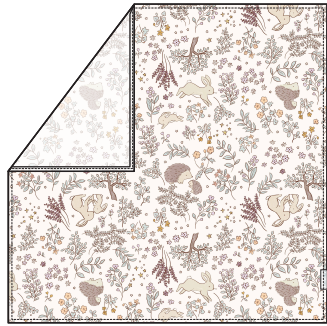

Hedgehog Forest

LOULOU LOLLIPOP Muslin Collection

swaddle
SWHGF
size: OS (47" X 47")
wholesale: 12.50 USD / 15.00 CAD
retail: 25.00 USD / 30.00 CAD