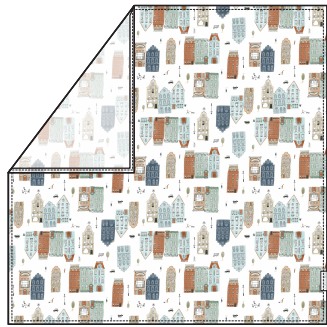

Home Sweet Home

LOULOU LOLLIPOP Muslin Collection