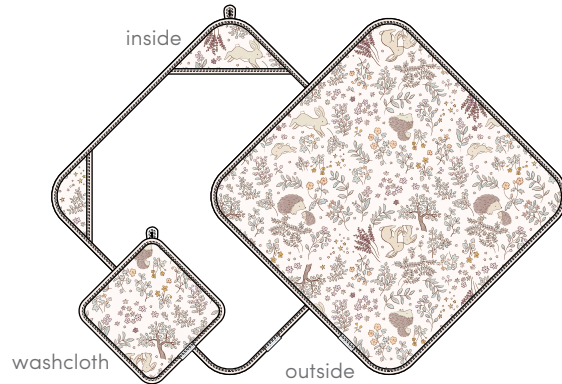

wash cloth - 3 piece set  
WASHJGF  
size: OS (12" x 12")  
wholesale: 9.00 USD / 12.00 CAD  
retail: 18.00 USD / 24.00 CAD

bandana bib set  
BIBJGF  
size: 3-36 months  
wholesale: 9.00 USD / 12.00 CAD  
retail: 18.00 USD / 24.00 CAD

0.5 tog lightweight sleep bag  
BA9003UJGF  
size: 0-6, 6-18, 18-36 months  
wholesale: 21.00 USD / 24.00 CAD  
retail: 42.00 USD / 48.00 CAD

# Hedgehog Forest

LOULOU LOLLIPOP Muslin Collection

swaddle  
SWHGF  
size: OS (47" X 47")  
wholesale: 12.50 USD / 15.00 CAD  
retail: 25.00 USD / 30.00 CAD

hooded towel set  
TWHGF  
size: OS (32" x 32" hooded towel, 12" x 12" washcloth)  
wholesale: 19.00 USD / 22.50 CAD  
retail: 38.00 USD / 45.00 CAD

quilt blanket  
QTHGF  
size: OS (47" x 47")  
wholesale: 32.50 USD / 37.50 CAD  
retail: 65.00 USD / 75.00 CAD

fitted crib sheet  
CRIBHGF  
size: OS (52" long x 28" wide x 9" deep)  
wholesale: 15.00 USD / 19.00 CAD  
retail: 30.00 USD / 38.00 CAD