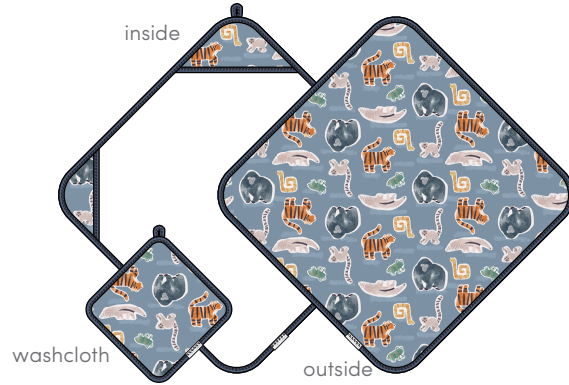

wash cloth - 3 piece set  
WASHANP  
size: OS (12" x 12")  
wholesale: 9.00 USD / 12.00 CAD  
retail: 18.00 USD / 24.00 CAD

bandana bib set  
BIBANP  
size: 3-36 months  
wholesale: 9.00 USD / 12.00 CAD  
retail: 18.00 USD / 24.00 CAD

0.5 tog lightweight sleep bag  
BA9003U.ANP  
size: 0-6, 6-18, 18-36 months  
wholesale: 21.00 USD / 24.00 CAD  
retail: 42.00 USD / 48.00 CAD

# Jungle Friends

LOULOU LOLLIPOP Muslin Collection

swaddle  
SWKJGF  
size: OS (47" X 47")  
wholesale: 12.50 USD / 15.00 CAD  
retail: 25.00 USD / 30.00 CAD

hooded towel set  
TWJGF  
size: OS (32" x 32" hooded towel, 12" x 12" washcloth)  
wholesale: 19.00 USD / 22.50 CAD  
retail: 38.00 USD / 45.00 CAD

quilt blanket  
QTJGF  
size: OS (47" x 47")  
wholesale: 32.50 USD / 37.50 CAD  
retail: 65.00 USD / 75.00 CAD

fitted crib sheet  
CRIBJGF  
size: OS (52" long x 28" wide x 9" deep)  
wholesale: 15.00 USD / 19.00 CAD  
retail: 30.00 USD / 38.00 CAD