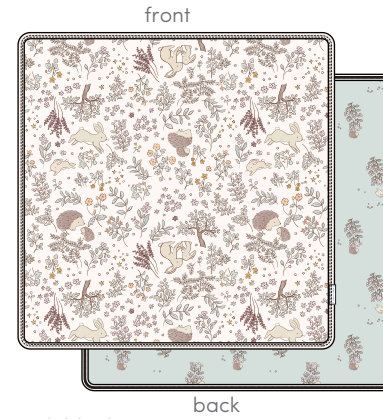

# Hedgehog Forest

LOULOU LOLLIPOP Muslin Collection

swaddle  
SWHGF  
size: OS (47" X 47")  
wholesale: 12.50 USD / 15.00 CAD  
retail: 25.00 USD / 30.00 CAD

hooded towel set  
TWHGF  
size: OS (32" x 32" hooded towel, 12" x 12" washcloth)  
wholesale: 19.00 USD / 22.50 CAD  
retail: 38.00 USD / 45.00 CAD

quilt blanket  
QTHGF  
size: OS (47" x 47")  
wholesale: 32.50 USD / 37.50 CAD  
retail: 65.00 USD / 75.00 CAD

fitted crib sheet  
CRIBHGF  
size: OS (52" long x 28" wide x 9" deep)  
wholesale: 15.00 USD / 19.00 CAD  
retail: 30.00 USD / 38.00 CAD