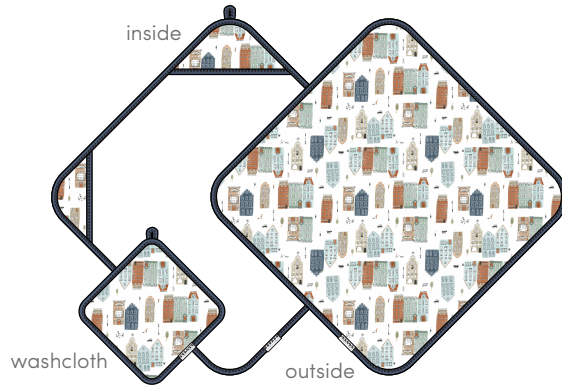

wash cloth - 3 piece set  
WASHHGF  
size: OS (12" x 12")  
wholesale: 9.00 USD / 12.00 CAD  
retail: 18.00 USD / 24.00 CAD

bandana bib set  
BIBHGF  
size: 3-36 months  
wholesale: 9.00 USD / 12.00 CAD  
retail: 18.00 USD / 24.00 CAD

0.5 tog lightweight sleep bag  
BA9003U.HGF  
size: 0-6, 6-18, 18-36 months  
wholesale: 21.00 USD / 24.00 CAD  
retail: 42.00 USD / 48.00 CAD

# Home Sweet Home

LOULOU LOLLIPOP Muslin Collection

swaddle  
SWBMB  
size: OS (47" X 47")  
wholesale: 12.50 USD / 15.00 CAD  
retail: 25.00 USD / 30.00 CAD

hooded towel set  
TWBMB  
size: OS (32" x 32" hooded towel, 12" x 12" washcloth)  
wholesale: 19.00 USD / 22.50 CAD  
retail: 38.00 USD / 45.00 CAD

quilt blanket  
QTBMB  
size: OS (47" x 47")  
wholesale: 32.50 USD / 37.50 CAD  
retail: 65.00 USD / 75.00 CAD

fitted crib sheet  
CRIBBMB  
size: OS (52" long x 28" wide x 9" deep)  
wholesale: 15.00 USD / 19.00 CAD  
retail: 30.00 USD / 38.00 CAD