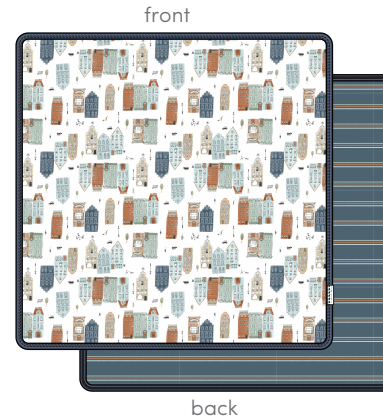

# Home Sweet Home

LOULOU LOLLIPOP Muslin Collection

swaddle  
SWBMB  
size: OS (47" X 47")  
wholesale: 12.50 USD / 15.00 CAD  
retail: 25.00 USD / 30.00 CAD

hooded towel set  
TWBMB  
size: OS (32" x 32" hooded towel, 12" x 12" washcloth)  
wholesale: 19.00 USD / 22.50 CAD  
retail: 38.00 USD / 45.00 CAD

quilt blanket  
QTBMB  
size: OS (47" x 47")  
wholesale: 32.50 USD / 37.50 CAD  
retail: 65.00 USD / 75.00 CAD

fitted crib sheet  
CRIBBMB  
size: OS (52" long x 28" wide x 9" deep)  
wholesale: 15.00 USD / 19.00 CAD  
retail: 30.00 USD / 38.00 CAD