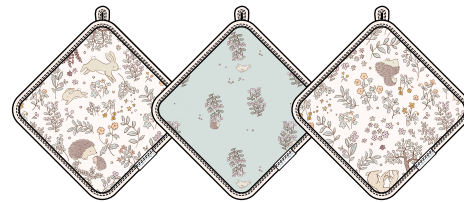

# Hedgehog Forest

LOULOU LOLLIPOP Muslin Collection

swaddle  
SWHGF  
size: OS (47" X 47")  
wholesale: 12.50 USD / 15.00 CAD  
retail: 25.00 USD / 30.00 CAD

hooded towel set  
TWHGF  
size: OS (32" x 32" hooded towel, 12" x 12" washcloth)  
wholesale: 19.00 USD / 22.50 CAD  
retail: 38.00 USD / 45.00 CAD

quilt blanket  
QTHGF  
size: OS (47" x 47")  
wholesale: 32.50 USD / 37.50 CAD  
retail: 65.00 USD / 75.00 CAD

fitted crib sheet  
CRIBHGF  
size: OS (52" long x 28" wide x 9" deep)  
wholesale: 15.00 USD / 19.00 CAD  
retail: 30.00 USD / 38.00 CAD