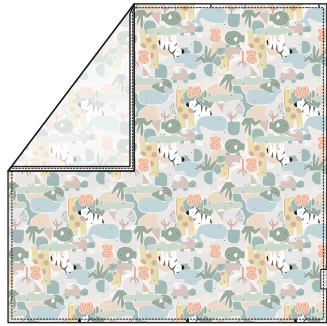

# Animal Puzzle

LOULOU LOLLIPOP Muslin Collection

swaddle  
SWANP  
size: OS (47" X 47")  
wholesale: 12.50 USD / 15.00 CAD  
retail: 25.00 USD / 30.00 CAD

hooded towel set  
TWANP  
size: OS (32" x 32" hooded towel, 12" x 12" washcloth)  
wholesale: 19.00 USD / 22.50 CAD  
retail: 38.00 USD / 45.00 CAD