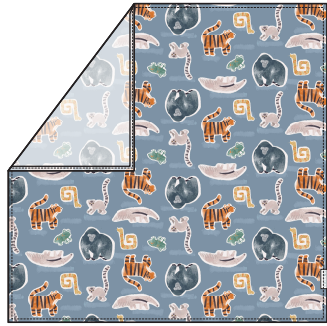

quilt blanket  
QTANP  
size: OS (47" x 47")  
wholesale: 32.50 USD / 37.50 CAD  
retail: 65.00 USD / 75.00 CAD

fitted crib sheet  
CRIBANP  
size: OS (52" long x 28" wide x 9" deep)  
wholesale: 15.00 USD / 19.00 CAD  
retail: 30.00 USD / 38.00 CAD

wash cloth - 3 piece set  
WASHANP  
size: OS (12" x 12")  
wholesale: 9.00 USD / 12.00 CAD  
retail: 18.00 USD / 24.00 CAD

bandana bib set  
BIBANP  
size: 3-36 months  
wholesale: 9.00 USD / 12.00 CAD  
retail: 18.00 USD / 24.00 CAD

# Jungle Friends

LOULOU LOLLIPOP Muslin Collection

swaddle  
SWKJGF  
size: OS (47" X 47")  
wholesale: 12.50 USD / 15.00 CAD  
retail: 25.00 USD / 30.00 CAD

hooded towel set  
TWJGF  
size: OS (32" x 32" hooded towel, 12" x 12" washcloth)  
wholesale: 19.00 USD / 22.50 CAD  
retail: 38.00 USD / 45.00 CAD