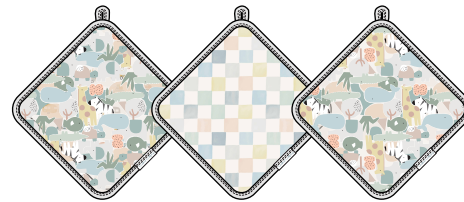

# Animal Puzzle

LOULOU LOLLIPOP Muslin Collection

swaddle  
SWANP  
size: OS (47" X 47")  
wholesale: 12.50 USD / 15.00 CAD  
retail: 25.00 USD / 30.00 CAD

hooded towel set  
TWANP  
size: OS (32" x 32" hooded towel, 12" x 12" washcloth)  
wholesale: 19.00 USD / 22.50 CAD  
retail: 38.00 USD / 45.00 CAD

quilt blanket  
QTANP  
size: OS (47" x 47")  
wholesale: 32.50 USD / 37.50 CAD  
retail: 65.00 USD / 75.00 CAD

fitted crib sheet  
CRIBANP  
size: OS (52" long x 28" wide x 9" deep)  
wholesale: 15.00 USD / 19.00 CAD  
retail: 30.00 USD / 38.00 CAD

wash cloth - 3 piece set  
WASHANP  
size: OS (12" x 12")  
wholesale: 9.00 USD / 12.00 CAD  
retail: 18.00 USD / 24.00 CAD

bandana bib set  
BIBANP  
size: 3-36 months  
wholesale: 9.00 USD / 12.00 CAD  
retail: 18.00 USD / 24.00 CAD