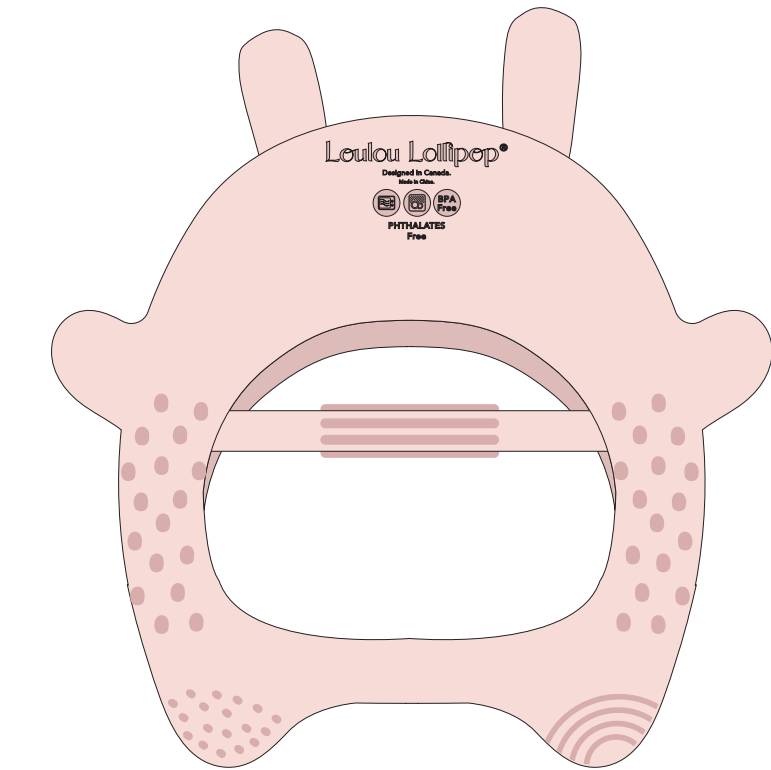

Loulou Lollipop

SS24 Hardline & Toy Collection

SILICONE TEETHING CHARMS

Our silicone teether charms, designed for teething relief, boasts charming shapes and textures in tiny charms, providing both visual and tactile engagement for infants. Crafted from high-quality silicone with safety in mind, it offers a secure chewing experience. Beyond soothing gums, this teether encourages early sensory exploration, making it a practical and delightful choice for both caregivers and infants alike.

card 4

card 5

card 1
back

card 2
back

card 3
back

card 4
back

card 5
back

These flashcards made with 100% food grade silicone are durable and safe. No plastic or mushy paper in the mouth! The cards are essential in baby's development and introduce basic shapes and patterns, facilitating interactive play and early language development through association with visual stimuli.

LOULOU LOLLIPOP

SENSORY TEETHING MITT

BUNNY

Wearable teething toy designed for infants who cannot grasp or hold a standard teether yet. Easy access for baby to self soothe their teething pain, soft and flexible for delicate gums. With an easy-to-grip interior handle, littles can improve fine motor skills while exploring the soothing textured surfaces. Must have for every baby!

Retail:
USD\$15/ CAD\$19

BUNNY

LOULOU LOLLIPOP

SENSORY TEETHING MITT

BUNNY

LLAMA

ELEPHANT

LION