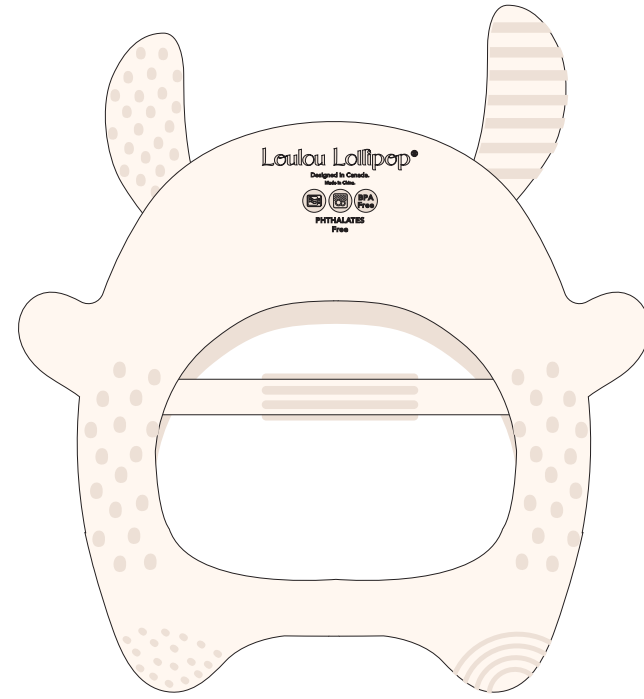

LOULOU LOLLIPOP

SENSORY TEETHING MITT

BUNNY

Wearable teething toy designed for infants who cannot grasp or hold a standard teether yet. Easy access for baby to self soothe their teething pain, soft and flexible for delicate gums. With an easy-to-grip interior handle, littles can improve fine motor skills while exploring the soothing textured surfaces. Must have for every baby!

Retail:
USD\$15/ CAD\$19

BUNNY

LOULOU LOLLIPOP

SENSORY TEETHING MITT

BUNNY

LLAMA

ELEPHANT

LION