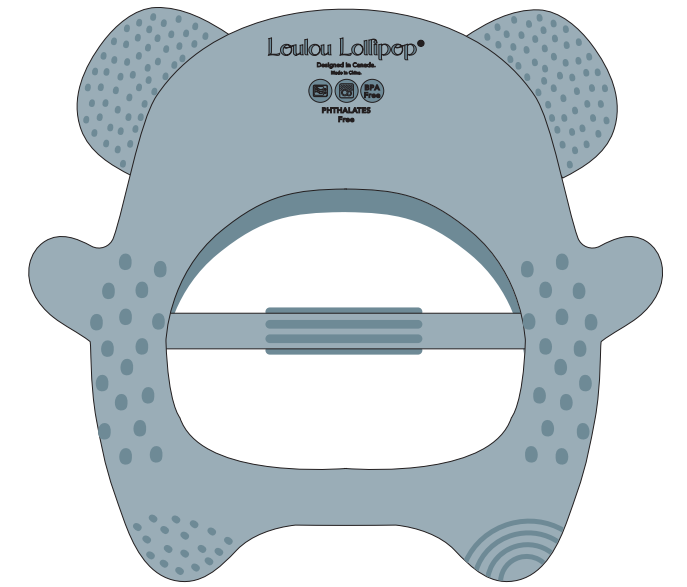

LOULOU LOLLIPOP

SENSORY TEETHING MITT

BUNNY

Wearable teething toy designed for infants who cannot grasp or hold a standard teether yet. Easy access for baby to self soothe their teething pain, soft and flexible for delicate gums. With an easy-to-grip interior handle, littles can improve fine motor skills while exploring the soothing textured surfaces. Must have for every baby!

Retail:
USD\$15/ CAD\$19

BUNNY

LOULOU LOLLIPOP

SENSORY TEETHING MITT

BUNNY

LLAMA

ELEPHANT

LION

GIRAFFE