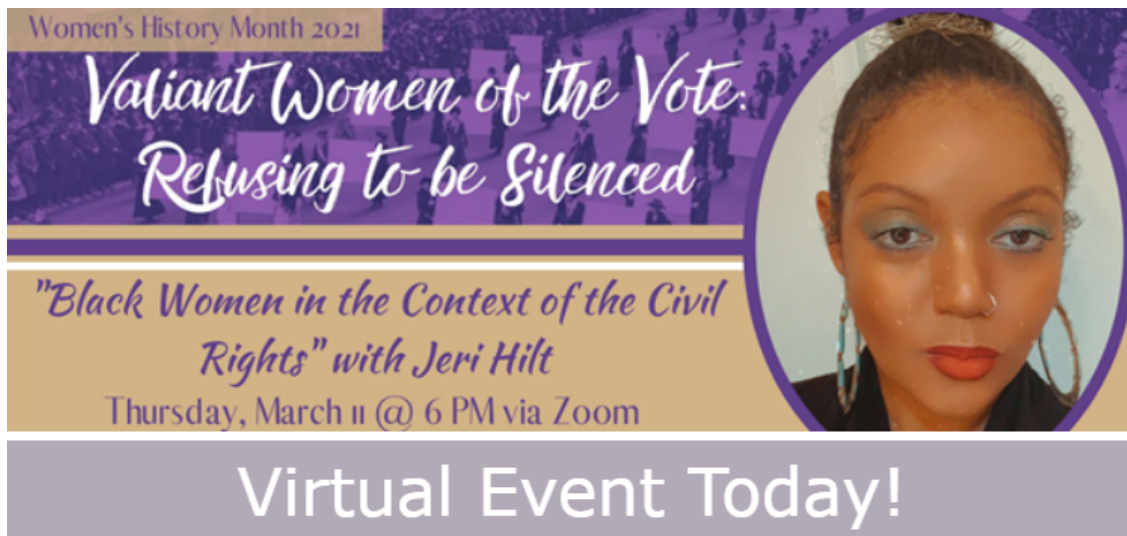

## BLACK WOMEN IN THE CONTEXT OF CIVIL RIGHTS

Beta Psi members participated in this online event

On March 11th, members of Beta Psi participated in the Shreve Memorial Library virtual event "Black Women in the Context of the Civil Rights." In honor of Women's History Month, the library held a discussion with Jeri Hilt of the North Louisiana Civil Rights Coalition. Members learned how African American women played an important role in advancing civil rights.