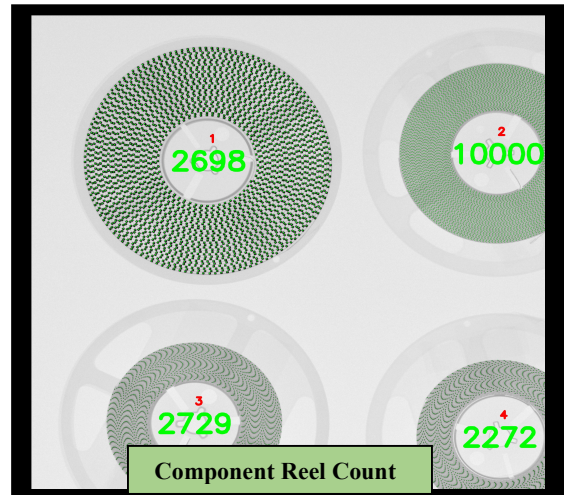

Resources Unlimited Co USA LLC

COBRA-XRC X-RAY SPECIFICATION

- * MICRO FOCUS TUBE (80kV)
- * FPD (430 X 430mm, 16 BIT)
- * 7" / 11" / 15" REEL & STRIP COUNTING
- * SPEED: < 6 SECONDS
- * LABEL PRINTER INCLUDED
- * FULL MES/ERP NETWORK INTERFACE
- * INTUITIVE WORKSTATION/SOFTWARE
- * COMPACT (L0.8M X D1.0M X H1.6M)
- * FULL FDA / CE CERTIFICATION