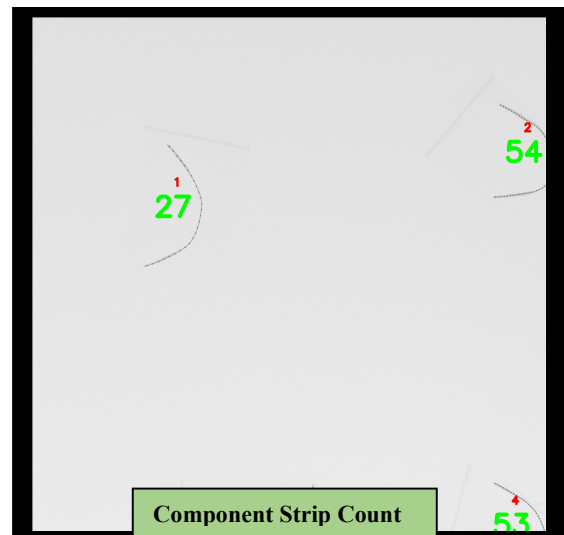

Resources Unlimited Co USA LLC

COBRA-XRC X-RAY SPECIFICATION

- * MICRO FOCUS TUBE (80kV)
- * FPD (430 X 430mm, 16 BIT)
- * 7" / 11" / 15" REEL & STRIP COUNTING
- * SPEED: < 6 SECONDS
- * LABEL PRINTER INCLUDED
- * FULL MES/ERP NETWORK INTERFACE
- * INTUITIVE WORKSTATION/SOFTWARE
- * COMPACT (L0.8M X D1.0M X H1.6M)
- * FULL FDA / CE CERTIFICATION