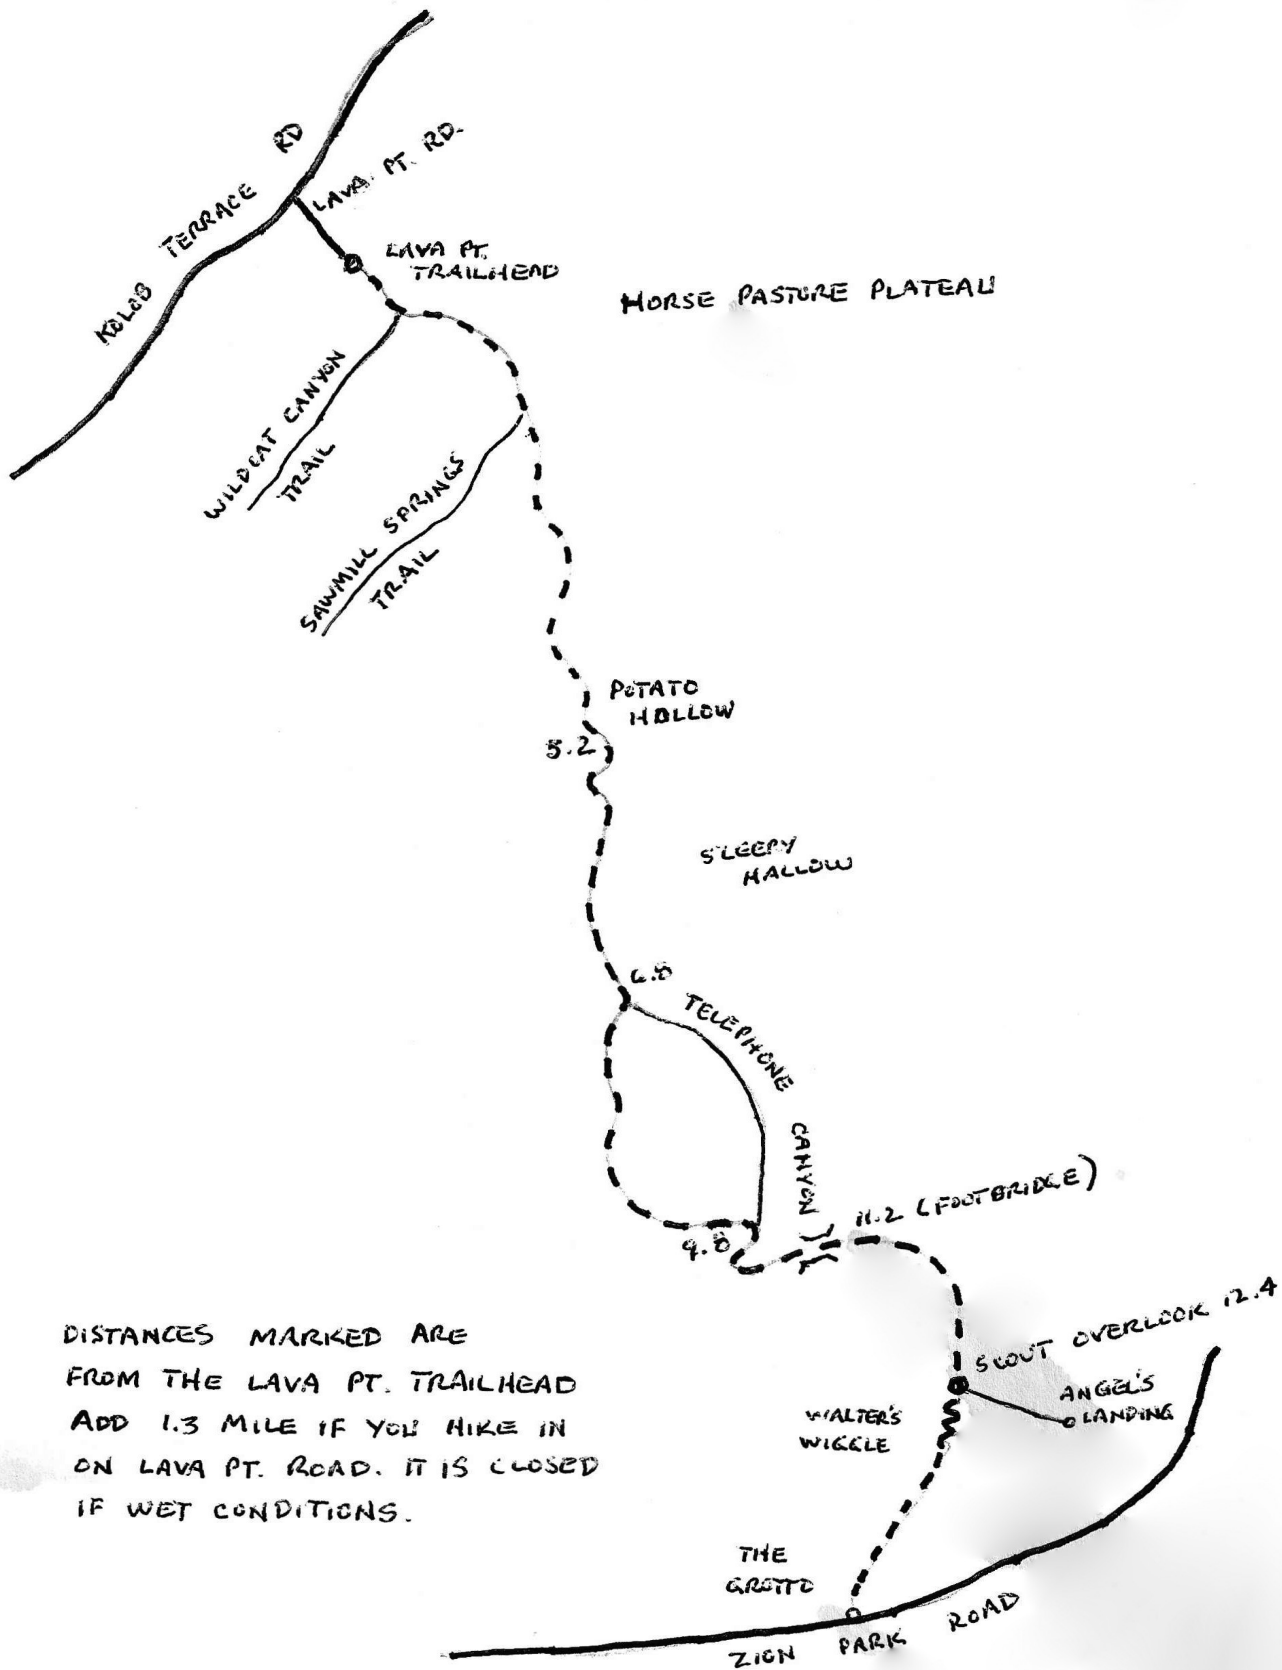

# WEST RIM TRAIL - ZION 15.5 MILE

DISTANCES MARKED ARE FROM THE LAVA PT. TRAILHEAD  
ADD 1.3 MILE IF YOU HIKE IN ON LAVA PT. ROAD. IT IS CLOSED IF WET CONDITIONS.