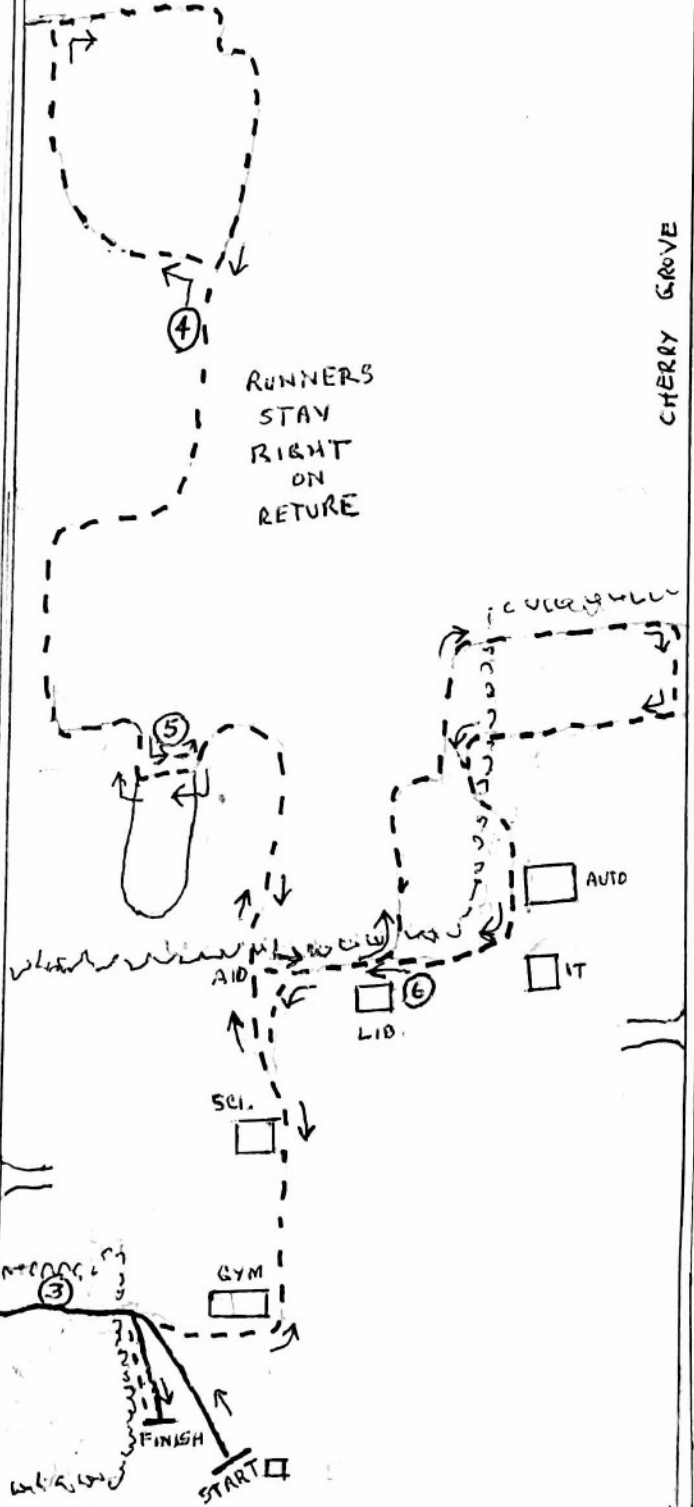

# SMC TURKEY TROT

5K —————  
10K - - - - -

RIVERSIDE DR

DAILEY RD.

CHERRY GROVE

RUNNERS  
STAY  
RIGHT  
ON  
RETURE

MATHEWS