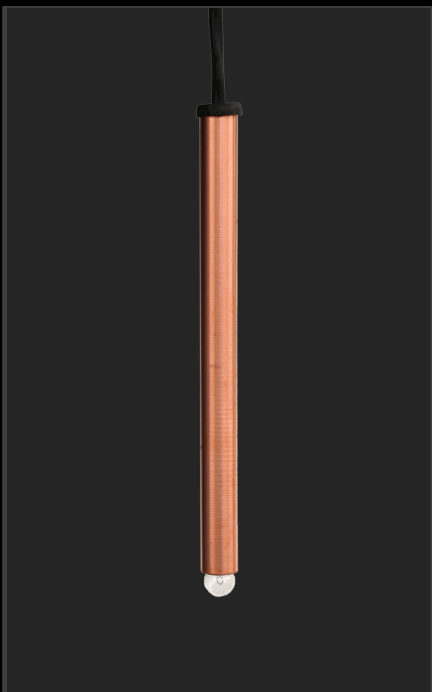

firefly™  
by KFi

Elevate your outdoor lighting design with Firefly lights

fireflypendantlight.com  
office@kellyfrancisillumination.com  
(210) 828-7645 • Boerne, TX  
IG: @kelly\_francis\_illumination

# firefly™

by KFi

**Applications:**

Arbors, Pergolas, Gazebos, Cabanas, Eaves, Event Venues, Pavilions & Sprawling Trees. Exterior or Interior.

**Material:**

Copper  
Stainless Steel  
Paintable Metal

**Lengths:**

8" - 30" Vertical,  
Body 3/4 inch tubing

**Lamp:**

Incandescent 8 Watt DC Base  
LED 0.4 Watt 2,300 K  
Dimmable

**Voltage:**

12 volts (Requires transformer)

fireflypendantlight.com  
office@kellyfrancisillumination.com  
(210) 828-7645 • Boerne, TX  
IG: @kelly\_francis\_illumination