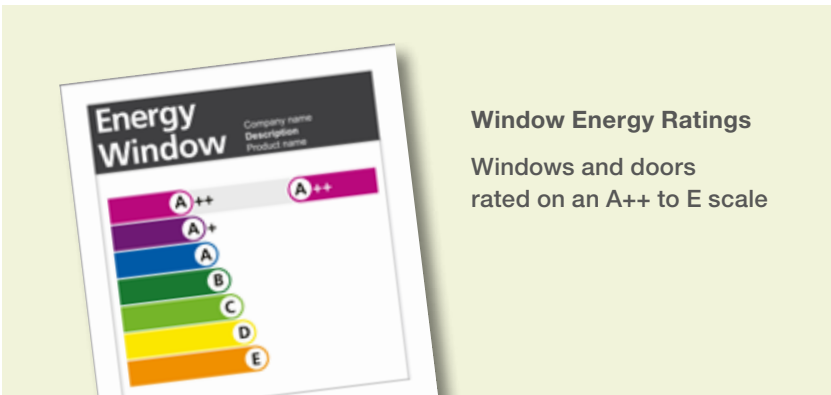

Window Energy Ratings

Windows and doors rated on an A++ to E scale

A+

a positive contribution

Any windows or door with a WER of 'A' or higher makes a positive energy contribution to your home