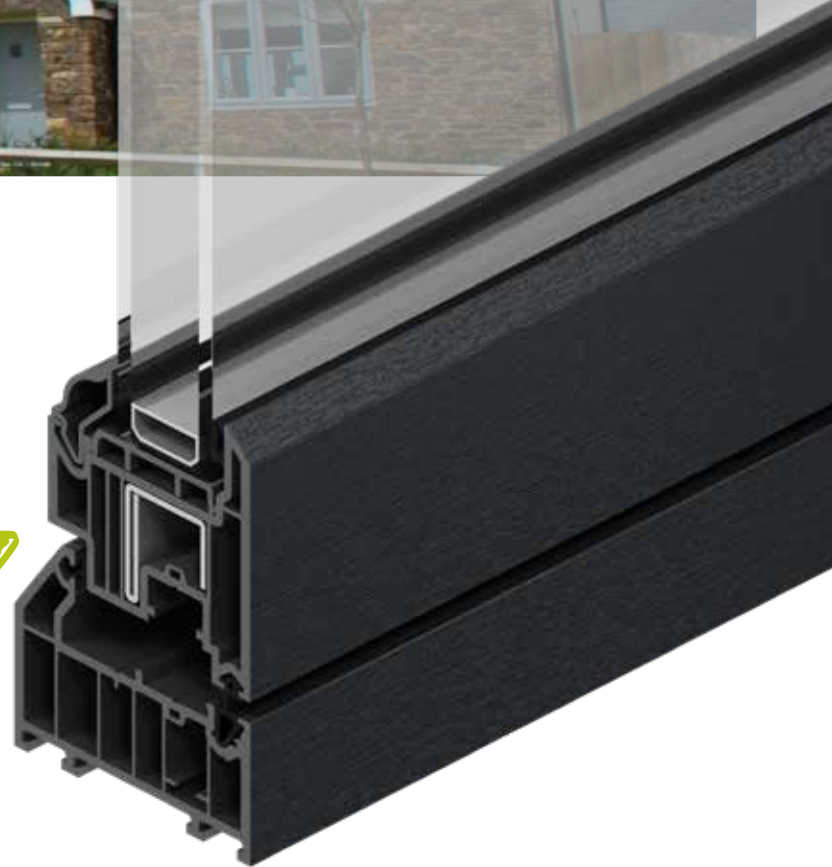

*multi-chambered
frame design*

Energy efficient design

Our multi-chambered frame designs deliver exceptional energy efficiency for both windows and doors – helping to keep your home warm and comfortable all year round, as well as reducing your energy consumption. Our slim frames also allow the area of glass in windows to be optimised, maximising the amount of natural light within your home.