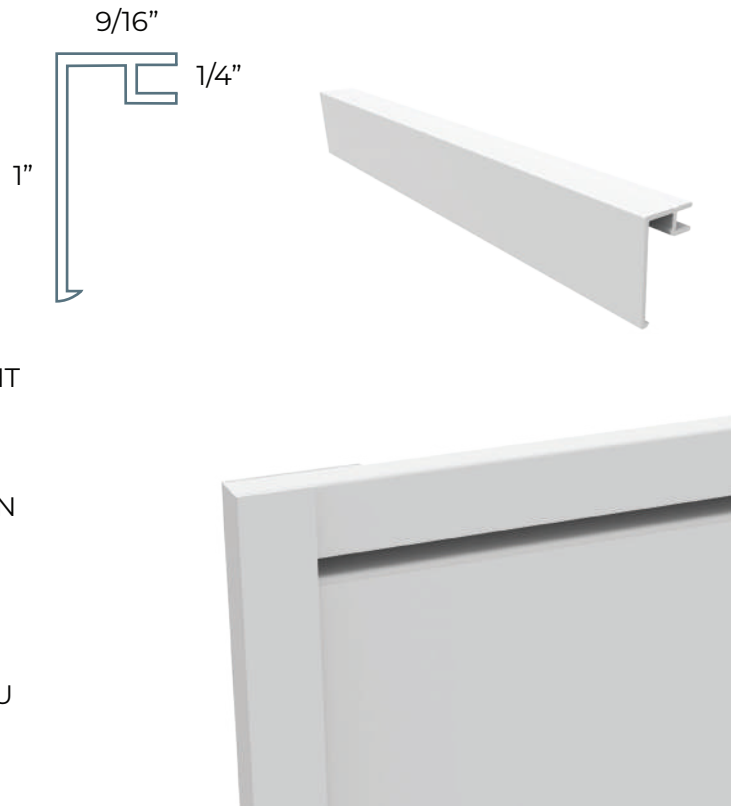

	Black TOPTRIM8BLK		Blue TOPTRIM8BLU
--	----------------------	---	---------------------

All Colors Pieces Per Carton: 24

All Colors Length: 8'

J-Trim

J-Trim is the most common trim used in the Panel system. Typically used for: