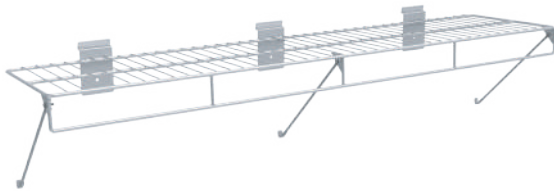

Wire Shelf with Rail 48" x 12" (WSBKT4812-V2)

Our largest shelf. Lightweight and robust, this shelf is constructed with support arms for extra stability. An integrated rail provides the perfect place to hang clothing. Use in closets, laundry rooms, garages and more.

Weight Capacity: 150 lbs / 68 kg
Dimensions: L 12" x W 48" x H 5"