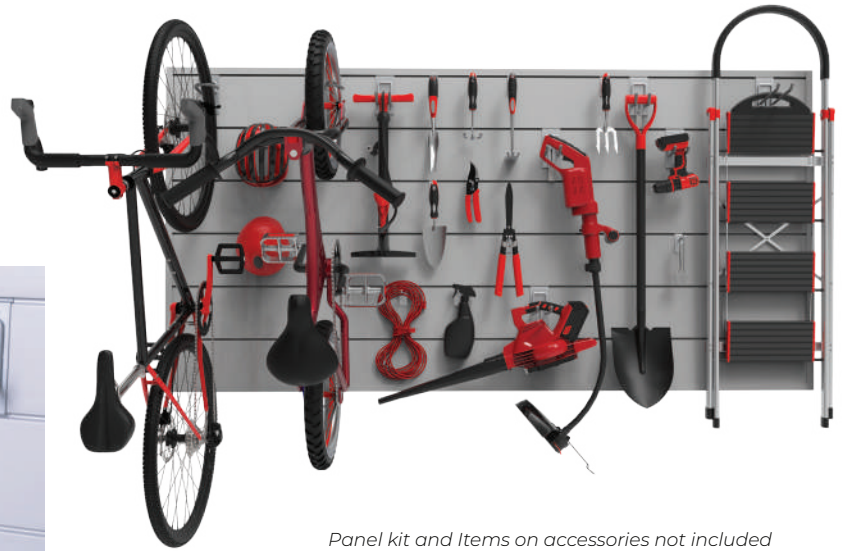

Weight Capacity: 66 lbs / 30 kg
Dimensions: L 10" x W 13" x H 6.5"

10 Piece Hook Kit (CW10-K)

An excellent assortment of hooks to help get you started. High grade steel back plates disperse the workload throughout the wall. Empowering you to hang whatever you want, wherever you want.

Must have kit comprised of a wide selection of our most versatile hooks. High grade steel back plates disperse the workload throughout the wall. Hang whatever you want, wherever you want.

Panel kit and Items on accessories not included