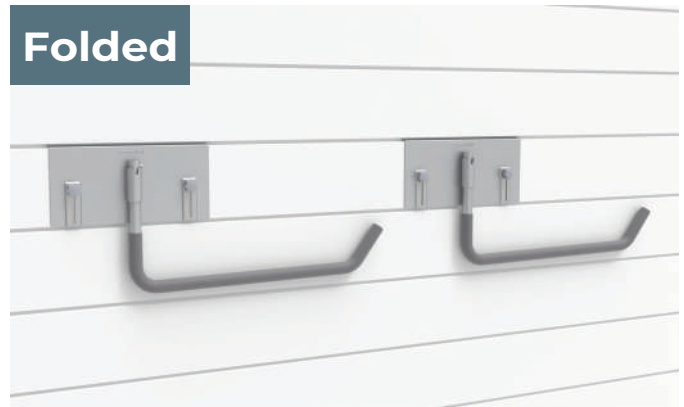

Kayak Big J Hooks (1 Pair) (KAYAKHK-L)

Maintain the pristine condition of your kayak with these padded hooks. The modular hooks can be placed at any height or length to adapt to different sizes and models of kayaks. When not in use the hooks collapse neatly against the wall.

Weight Capacity (per set): 150 lbs / 68 kg
Dimensions (one hook): L 21" x W 11.75" x H 6.25"

Folded