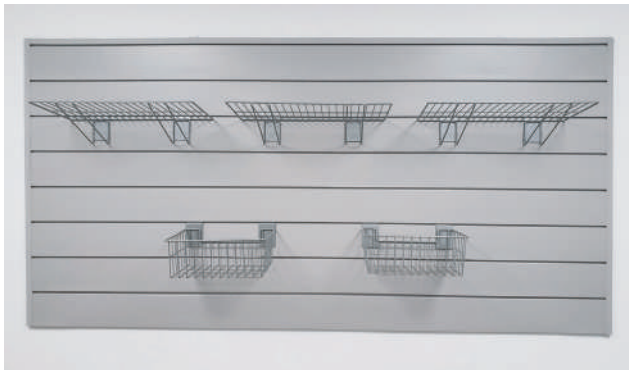

Must have kit comprised of a wide selection of our most versatile hooks. High grade steel back plates disperse the workload throughout the wall. Hang whatever you want, wherever you want.

Panel kit and Items on accessories not included

Included in the Kit

12 x 4" Single Hook

2 x Small J Hook

2 x 4" Double Hook

2 x 8" Double Hook

2 x Bike Hook

10 Piece Organizing Kit (CW10ORG2-K)

The handy man's dream. This combination of accessories has been devised for all-encompassing accessibility. The shelf and paper towel holder accommodates a range of cleaning products, oil jugs and sprays, while the lower dowel handles paper towels, shop towels or various tapes. Your frequently used tools are always ready to go thanks to the magnetic tool holder. The small plastic bins keep your fasteners or other small items in check. Finally, the 4-inch hooks take care of anything left over.

Panels and Items on accessories not included

Included in the Kit

1 x 16" Magnetic Tool Bar

1 x Paper Towel Rack

4 x 4" Single Hook

4 x Small Plastic Bin

5 Piece Shelf and Basket Kit (CW5SB-K)

Wire shelf and basket value pack for all your difficult to hang items. Lightweight and high capacity steel with a sleek powder-coated finish. An exceptional choice for giving your closet, laundry room or garage a face lift.

Panel kit and Items on accessories not included

Included in the Kit

3 x Wire Bracket Shelf 24" X 12"

2 x Medium Wire Basket 15" x 11" x 8"

12 Piece Sports Kit (CW12SPRT-K)

A game changing kit for any outdoorsy type. The fishing hooks keep your fishing rods easily accessible and free of tangles. Vertically hang up to two bicycles with the included bike hooks. The small J hooks and 4-inch double hooks make quick work of camping gear or any other athletic equipment. Finally, the 4-inch hooks take care of any left over items.