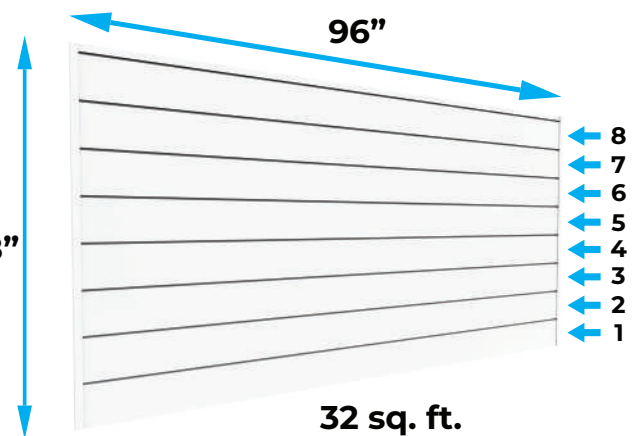

Panel SKU Overview

Product	Color	SKU	Box Length	Box Width	Box Height	Panels /Box	Bundle Weight	Coverage /Bundle
PVC Panels	Dove Grey	CW684DVG-K	96"	8.5"	5"	8	38 lbs/17.2 kg	32 sq.ft.
PVC Panels	Graphite	CW684GRA-K	96"	8.5"	5"	8	38 lbs/17.2 kg	32 sq.ft.
PVC Panels	White	CW684WHT-K	96"	8.5"	5"	8	38 lbs/17.2 kg	32 sq.ft.
PVC Panels	Sandstone	CW684SAN-K	96"	8.5"	5"	8	38 lbs/17.2 kg	32 sq.ft.

Product	Color	SKU	Bundles / Pallet	Pallet Dims. (LxWxH)	Pallet Weight
PVC Panels	Dove Grey	CW684DVG-K	40	96" x 42" x 45"	1520 lbs/689kg
PVC Panels	Graphite	CW684GRA-K	40	96" x 42" x 45"	1520 lbs/689kg
PVC Panels	White	CW684WHT-K	40	96" x 42" x 45"	1520 lbs/689kg
PVC Panels	Sandstone	CW684SAN-K	40	96" x 42" x 45"	1520 lbs/689kg