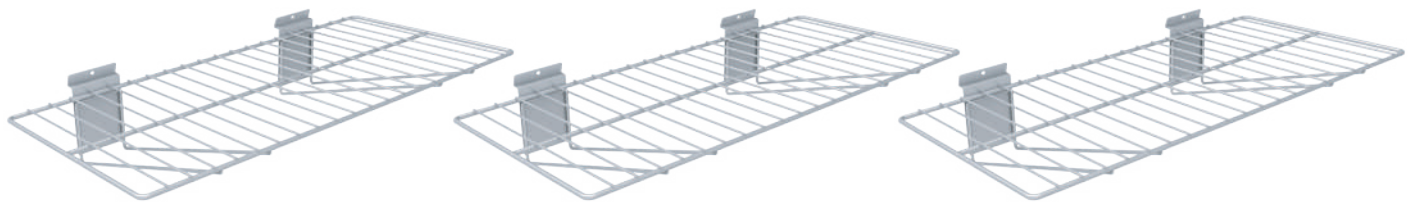

Panels and Items on accessories not included

Included in the Kit

1 x 16" Magnetic Tool Bar

1 x Paper Towel Rack

4 x 4" Single Hook

4 x Small Plastic Bin

5 Piece Shelf and Basket Kit (CW5SB-K)

Wire shelf and basket value pack for all your difficult to hang items. Lightweight and high capacity steel with a sleek powder-coated finish. An exceptional choice for giving your closet, laundry room or garage a face lift.

Panel kit and Items on accessories not included

Included in the Kit

3 x Wire Bracket Shelf 24" X 12"

2 x Medium Wire Basket 15" x 11" x 8"

12 Piece Sports Kit (CW12SPRT-K)

A game changing kit for any outdoorsy type. The fishing hooks keep your fishing rods easily accessible and free of tangles. Vertically hang up to two bicycles with the included bike hooks. The small J hooks and 4-inch double hooks make quick work of camping gear or any other athletic equipment. Finally, the 4-inch hooks take care of any left over items.