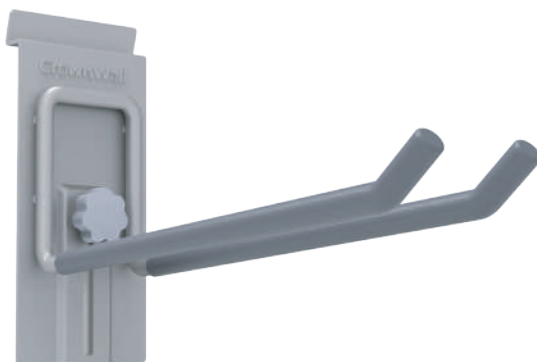

8" Double Hook (DHK8-L)

Ideal for those extra bulky items. The extra long 8" pegs provide ample space to hang power tools, shop vacs, snow shovels, and more.

Weight Capacity: 55 lbs / 25 kg
Dimensions: L 8" x W 2.75" x H 6.25"