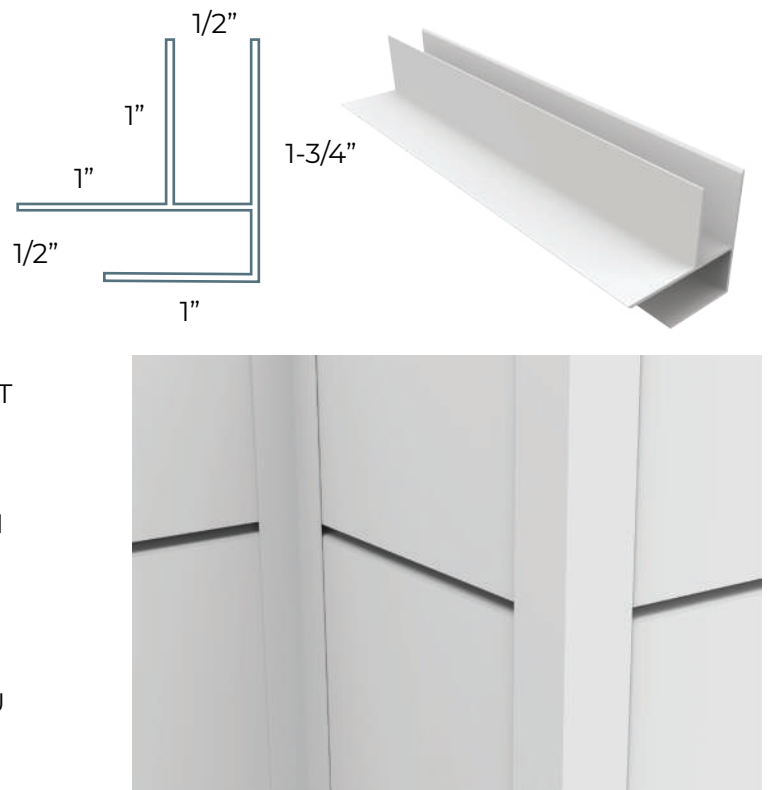

F-Trim Premium Colors and SKUs:

	Black FTRIM8BLK		Blue FTRIM8BLU

All colors Pieces Per Carton: 10

All colors Length: 8'