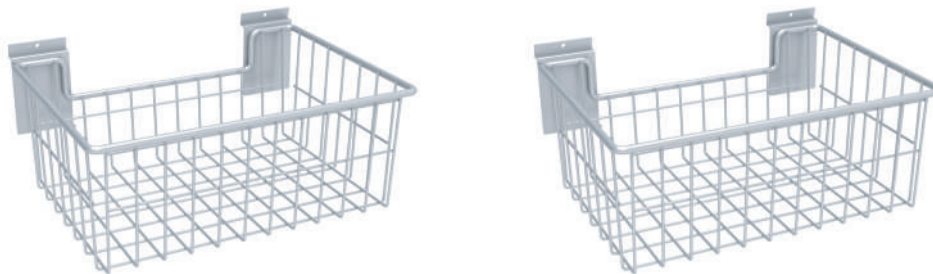

Must have kit comprised of a wide selection of our most versatile hooks. High grade steel back plates disperse the workload throughout the wall. Hang whatever you want, wherever you want.

Panel kit and Items on accessories not included

Included in the Kit

12 x 4" Single Hook

2 x Small J Hook

2 x 4" Double Hook

2 x 8" Double Hook

2 x Bike Hook

10 Piece Organizing Kit (CW10ORG2-K)

The handy man's dream. This combination of accessories has been devised for all-encompassing accessibility. The shelf and paper towel holder accommodates a range of cleaning products, oil jugs and sprays, while the lower dowel handles paper towels, shop towels or various tapes. Your frequently used tools are always ready to go thanks to the magnetic tool holder. The small plastic bins keep your fasteners or other small items in check. Finally, the 4-inch hooks take care of anything left over.

Panels and Items on accessories not included

Included in the Kit

1 x 16" Magnetic Tool Bar

1 x Paper Towel Rack

4 x 4" Single Hook

4 x Small Plastic Bin

5 Piece Shelf and Basket Kit (CW5SB-K)

Wire shelf and basket value pack for all your difficult to hang items. Lightweight and high capacity steel with a sleek powder-coated finish. An exceptional choice for giving your closet, laundry room or garage a face lift.

Panel kit and Items on accessories not included

Included in the Kit

3 x Wire Bracket Shelf 24" X 12"

2 x Medium Wire Basket 15" x 11" x 8"

12 Piece Sports Kit (CW12SPRT-K)

A game changing kit for any outdoorsy type. The fishing hooks keep your fishing rods easily accessible and free of tangles. Vertically hang up to two bicycles with the included bike hooks. The small J hooks and 4-inch double hooks make quick work of camping gear or any other athletic equipment. Finally, the 4-inch hooks take care of any left over items.