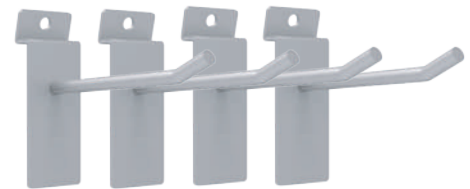

Must have kit comprised of a wide selection of our most versatile hooks. High grade steel back plates disperse the workload throughout the wall. Hang whatever you want, wherever you want.

Panel kit and Items on accessories not included

Included in the Kit

12 x 4" Single Hook

2 x Small J Hook

2 x 4" Double Hook

2 x 8" Double Hook

2 x Bike Hook

10 Piece Organizing Kit (CW10ORG2-K)

The handy man's dream. This combination of accessories has been devised for all-encompassing accessibility. The shelf and paper towel holder accommodates a range of cleaning products, oil jugs and sprays, while the lower dowel handles paper towels, shop towels or various tapes. Your frequently used tools are always ready to go thanks to the magnetic tool holder. The small plastic bins keep your fasteners or other small items in check. Finally, the 4-inch hooks take care of anything left over.

Panels and Items on accessories not included

Included in the Kit

1 x 16" Magnetic Tool Bar

1 x Paper Towel Rack

4 x 4" Single Hook

4 x Small Plastic Bin

5 Piece Shelf and Basket Kit (CW5SB-K)

Wire shelf and basket value pack for all your difficult to hang items. Lightweight and high capacity steel with a sleek powder-coated finish. An exceptional choice for giving your closet, laundry room or garage a face lift.

Panel kit and Items on accessories not included

Included in the Kit

3 x Wire Bracket Shelf 24" X 12"

2 x Medium Wire Basket 15" x 11" x 8"

12 Piece Sports Kit (CW12SPRT-K)

A game changing kit for any outdoorsy type. The fishing hooks keep your fishing rods easily accessible and free of tangles. Vertically hang up to two bicycles with the included bike hooks. The small J hooks and 4-inch double hooks make quick work of camping gear or any other athletic equipment. Finally, the 4-inch hooks take care of any left over items.