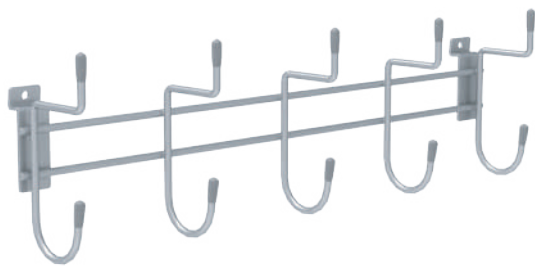

Coat Bracket (COATBR)

A must have for any mud room, closet, laundry room or work area. Ten pegs provide ample storage for any and all coats, jackets, uniforms or even hats or bags.

Weight Capacity: 20 lbs / 9 kg
Dimensions: L 3" x W 18" x H 5"