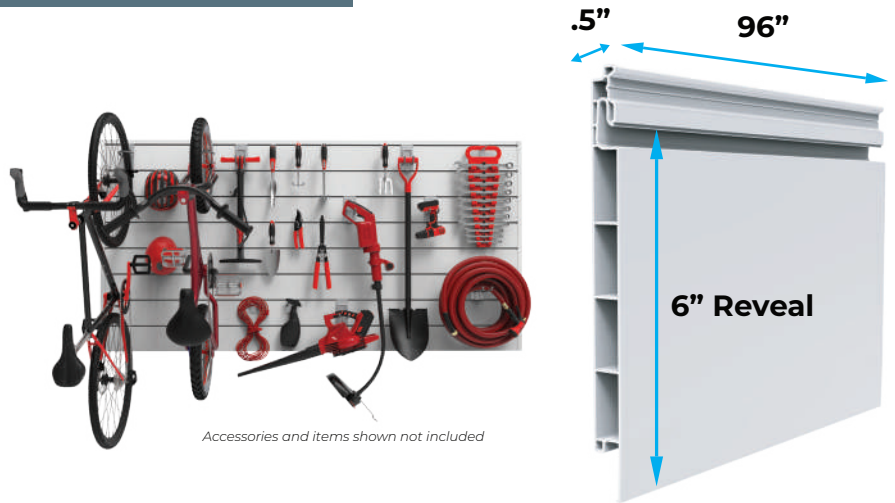

CrownWall® 6" - 8' x 4' Panel Kit

The CrownWall® 6" panel is offered in a convenient 8' x 4' panel kit. A great solution for organizing larger spaces. The kit includes all necessary components and is ready to install out of the box. When installed this panel will hold **150 lb per sq. ft.**

Included in the Kit

- 8 x CrownWall® 6" Panels (96")
- 1 x Top Trim (96")
- 2 x J-Trim (48")
- 60 Screws
- 1 Screw Bit
- Trilingual Instruction Manual

Panel Kit Available Colors

Accessories and items shown not included