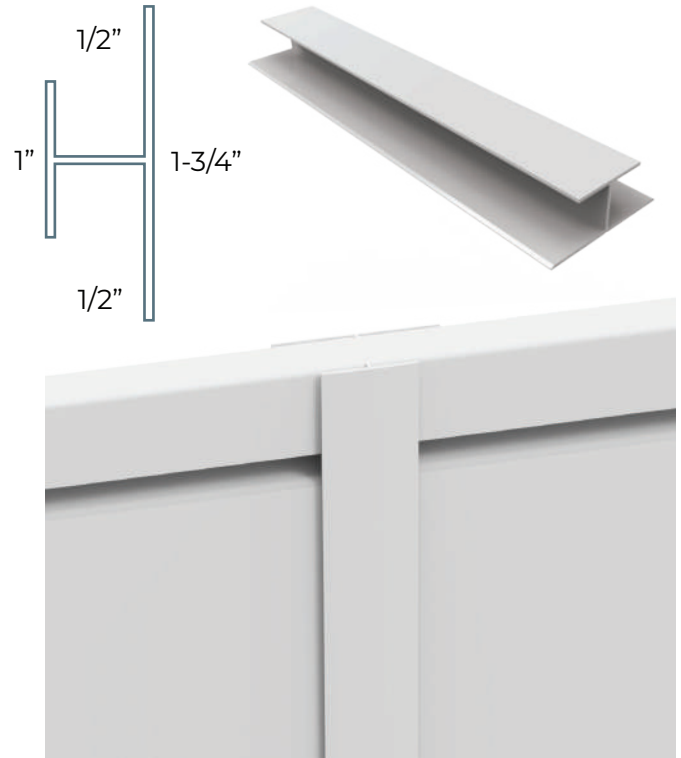

H-Trim

H-Trim is used to finish and connect two wall segments beside each other. Creating one unified wall.

H-Trim Standard Colors and SKUs:

	Dove Grey HTRIM8DVG		White HTRIM8WHT
	Graphite HTRIM8GRA		Sandstone HTRIM8SAN

H-Trim Premium Colors and SKUs:

	Black HTRIM8BLK		Blue HTRIM8BLU

All Colors Pieces Per Carton: 24

All Colors Length: 8'