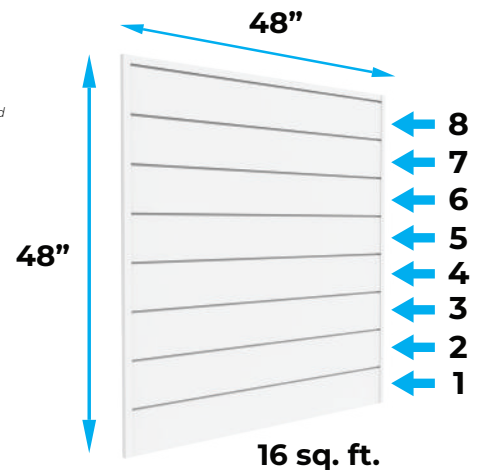

PRO 8" Panel

6" Panel

Dual 3" Panel

CrownWall® 6" - 4' x 4' Panel Kit

The versatile 6" - 4' x 4' Panel kit is the easiest solution for organizing both small and large spaces. The kit includes all necessary components and is ready to install out of the box. When installed this panel will hold **150 lb sq. ft.**

Panel SKU Overview

Product	Color	SKU	Box Length	Box Width	Box Height	Panels /Box	Bundle Weight	Coverage /Bundle
PVC Panels	Dove Grey	CW644DVG-K	48"	8.5"	5"	8	18 lbs/8.2 kg	16 sq.ft.
PVC Panels	Graphite	CW644GRA-K	48"	8.5"	5"	8	18 lbs/8.2 kg	16 sq.ft.
PVC Panels	White	CW644WHT-K	48"	8.5"	5"	8	18 lbs/8.2 kg	16 sq.ft.
PVC Panels	Sandstone	CW644SAN-K	48"	8.5"	5"	8	18 lbs/8.2 kg	16 sq.ft.