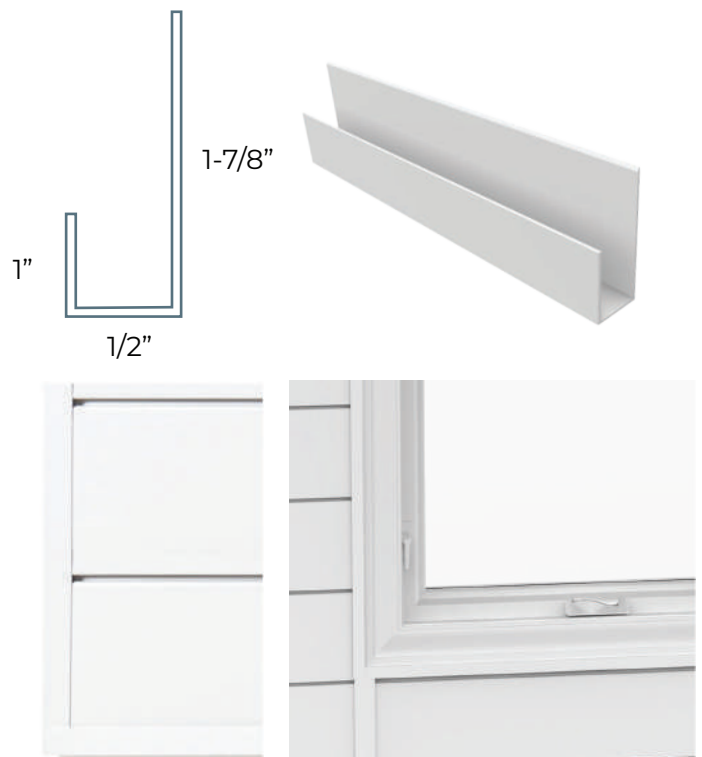

J-Trim Premium Colors and SKUs:

	Black JTRIM8BLK		Blue JTRIM8BLU

All colors Pieces Per Carton: 24

All colors Length: 8'