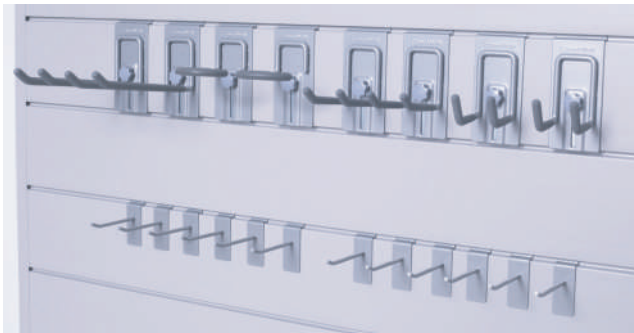

Panel kit and Items on accessories not included

Included in the Kit

6 x 4" Single Hook

1 x Small J Hook

1 x 4" Double Hook

1 x 8" Double Hook

1 x Bike Hook

20 Piece Hook Kit (CW20-K)

Must have kit comprised of a wide selection of our most versatile hooks. High grade steel back plates disperse the workload throughout the wall. Hang whatever you want, wherever you want.

Panel kit and Items on accessories not included