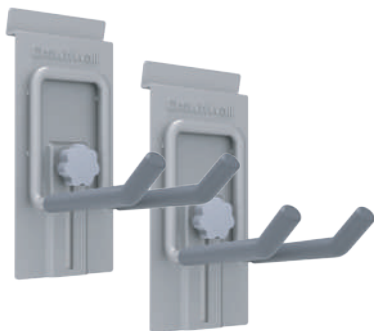

Must have kit comprised of a wide selection of our most versatile hooks. High grade steel back plates disperse the workload throughout the wall. Hang whatever you want, wherever you want.

Panel kit and Items on accessories not included

Included in the Kit

12 x 4" Single Hook

2 x Small J Hook

2 x 4" Double Hook

2 x 8" Double Hook

2 x Bike Hook

10 Piece Organizing Kit (CW10ORG2-K)

The handy man's dream. This combination of accessories has been devised for all-encompassing accessibility. The shelf and paper towel holder accommodates a range of cleaning products, oil jugs and sprays, while the lower dowel handles paper towels, shop towels or various tapes. Your frequently used tools are always ready to go thanks to the magnetic tool holder. The small plastic bins keep your fasteners or other small items in check. Finally, the 4-inch hooks take care of anything left over.