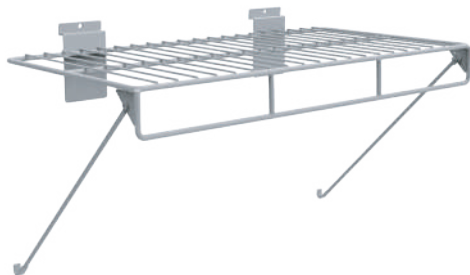

Wire Shelf with Rail 24" x 12" (WSBKT2412-V2)

Lightweight and robust, this shelf is constructed with support arms for extra stability. An integrated rail provides the perfect place to hang clothing. Use in closets, laundry rooms, garages and more.

Weight Capacity: 55 lbs / 25 kg
Dimensions: L 12" x W 24" x H 5"