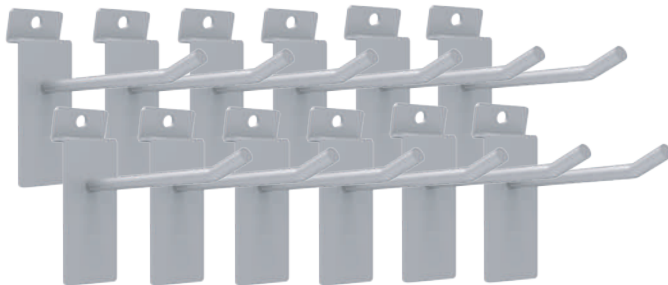

Weight Capacity: 66 lbs / 30 kg
Dimensions: L 10" x W 13" x H 6.5"

10 Piece Hook Kit (CW10-K)

An excellent assortment of hooks to help get you started. High grade steel back plates disperse the workload throughout the wall. Empowering you to hang whatever you want, wherever you want.

Panel kit and Items on accessories not included

Included in the Kit

6 x 4" Single Hook

1 x Small J Hook

1 x 4" Double Hook

1 x 8" Double Hook

1 x Bike Hook

20 Piece Hook Kit (CW20-K)

Must have kit comprised of a wide selection of our most versatile hooks. High grade steel back plates disperse the workload throughout the wall. Hang whatever you want, wherever you want.

Panel kit and Items on accessories not included

Included in the Kit

12 x 4" Single Hook

2 x Small J Hook

2 x 4" Double Hook

2 x 8" Double Hook

2 x Bike Hook

10 Piece Organizing Kit (CW10ORG2-K)

The handy man's dream. This combination of accessories has been devised for all-encompassing accessibility. The shelf and paper towel holder accommodates a range of cleaning products, oil jugs and sprays, while the lower dowel handles paper towels, shop towels or various tapes. Your frequently used tools are always ready to go thanks to the magnetic tool holder. The small plastic bins keep your fasteners or other small items in check. Finally, the 4-inch hooks take care of anything left over.