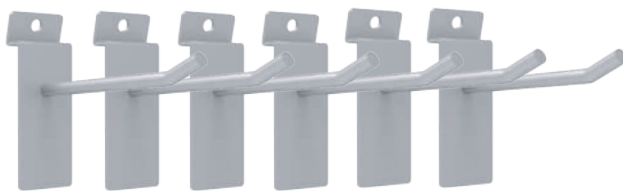

Included in the Kit

6 x 4" Single Hook