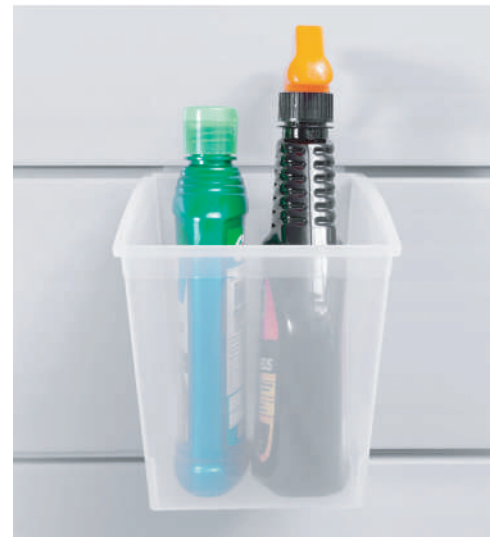

Medium Plastic Bin (CWBM)

Handy for storing a variety of small to medium size items such as spray cans, cleaners, caulking, loose cables, gardening or craft supplies.

Weight Capacity: 66 lbs / 30 kg
Dimensions: L 5" x W 6.5" x H 7"