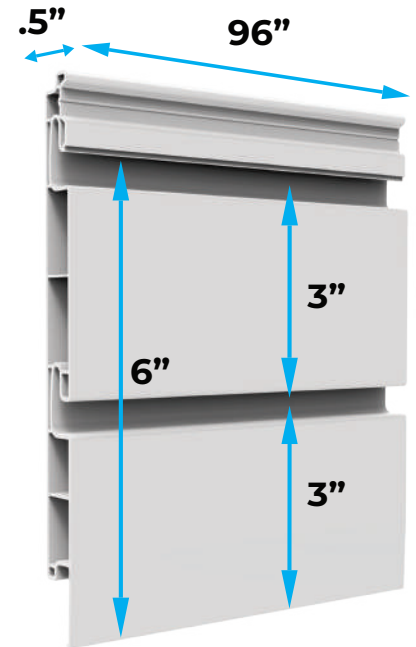

CrownWall® Dual 3" Panel Bundles

In addition to the CrownWall® PRO 8" slatwall panel, also being offered is the CrownWall® Dual 3" panel. Both panels are compatible with each other, and can be installed together. This panel is perfect for organizing smaller items.

Specifications

- 6" Visible reveal when installed, with two 3" reveals per panel
- Sold in 8 foot lengths, bundles of 8 panels (32 sq. ft.)
- Compatible exclusively with CrownWall® Accessories
- Weight capacity of **150 Lb per sq. ft.**
- **Trims sold separately**

Available Colors