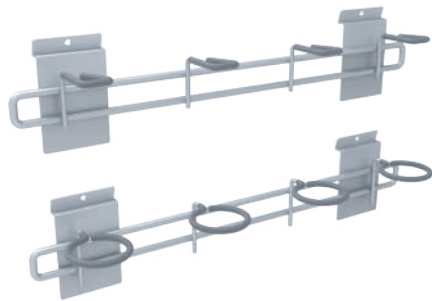

Weight Capacity: 20 lbs / 9 kg
Dimensions: L 3" x W 18" x H 5"

Fishing Rack (2 pc. Set) (FISHRK)

Uniquely designed to maintain upright position of fishing rods. Keep your fishing rods easily accessible and free of tangles, while the rubberized coating prevents scratches or damage. The two piece design ensures your equipment is secure. Accommodates up to 4 fishing rods.

Weight Capacity (per set): 55 lbs / 25 kg
Dimensions: Top Rack- L 2.75" x W 20" x H 4.5",
Bottom Rack- L 3.75" x W 20" x H 4.5"

14" Shelf Bracket (1 Pair) (SHELFBRKT)

This versatile shelf bracket is designed to accommodate any suitable shelf planks up to 14" in depth. Shelves can be placed on the bracket, with the option of fastening the shelf to the bracket from the bottom*. Sold in a set of two brackets.