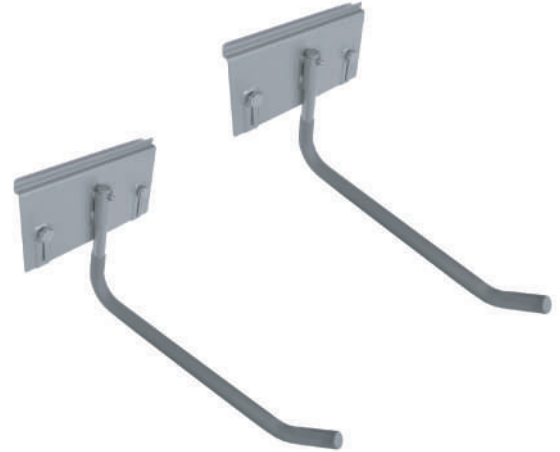

Kayak Big J Hooks (1 Pair) (KAYAKHK-L)

Maintain the pristine condition of your kayak with these padded hooks. The modular hooks can be placed at any height or length to adapt to different sizes and models of kayaks. When not in use the hooks collapse neatly against the wall.

Weight Capacity (per set): 150 lbs / 68 kg
Dimensions (one hook): L 21" x W 11.75" x H 6.25"