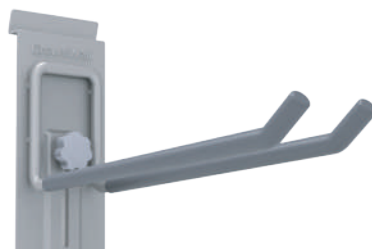

Panel kit and Items on accessories not included

Included in the Kit

6 x 4" Single Hook

1 x Small J Hook

1 x 4" Double Hook

1 x 8" Double Hook

1 x Bike Hook

20 Piece Hook Kit (CW20-K)

Must have kit comprised of a wide selection of our most versatile hooks. High grade steel back plates disperse the workload throughout the wall. Hang whatever you want, wherever you want.

Panel kit and Items on accessories not included