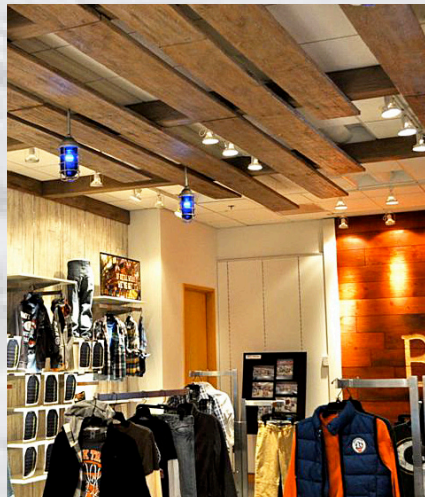

# Barron is the **Right Choice** for Your Next **Commercial Design** Project

- Highest Quality, Realistic, Durable Products
- Designed for Interior and Exterior Applications
- Fire-Rated Polyurethane Available
- Globally-Recognized Brand
- Designed to Fit Within Your Budget
- Wide Selection of Panels, Beams, Truss Systems, Arched Beams, Ceiling Systems and Custom Planks
- Strong Industry Reputation for Providing Excellent Customer Service, Engineering and Knowledgeable Staff
- Quick, Easy, Clean Product Installation
- Real Wood Beams Also Available
- Made in America