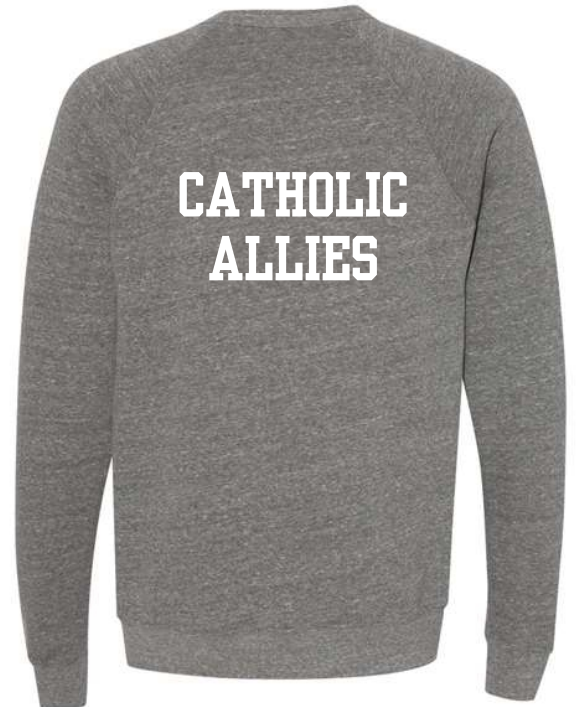

CATHOLIC ALLIES

FALL APPAREL 2023

**RAINBOW "C"
LOGO**

BIRD LOGO

3/4 LENGTH SLEEVE SHIRTS

FRONT

BACK

VINTAGE WHITE/INKED INDIA

VINTAGE WHITE/MELLOW YELLOW

WOMENS CREWNECK FLEECE

FRONT

BACK

BLACK - "C" LOGO

MUSTARD YELLOW - "C" LOGO

UNISEX CREWNECK SWEATSHIRT

FRONT

BACK

BLACK - "C" LOGO

DEEP HEATHER - "C" LOGO

UNISEX CREWNECK SWEATSHIRT

FRONT

BACK

HEATHER DEEP TEAL - "C" LOGO

UNISEX CREWNECK SWEATSHIRT

FRONT

BACK

HEATHER DEEP TEAL - BIRD LOGO

DEEP HEATHER - BIRD LOGO