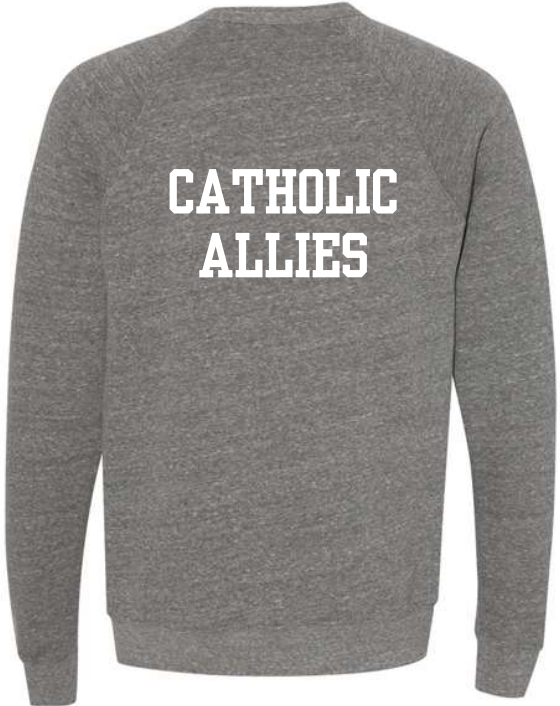

CATHOLIC ALLIES

FALL APPAREL 2023

**RAINBOW "C"
LOGO**

BIRD LOGO

3/4 LENGTH SLEEVE SHIRTS

FRONT

BACK

VINTAGE WHITE/INKED INDIA

VINTAGE WHITE/MELLOW YELLOW

WOMENS CREWNECK FLEECE

FRONT

BACK

BLACK - "C" LOGO

MUSTARD YELLOW - "C" LOGO

UNISEX CREWNECK SWEATSHIRT

FRONT

BACK

BLACK - "C" LOGO

DEEP HEATHER - "C" LOGO

UNISEX CREWNECK SWEATSHIRT

FRONT

BACK

HEATHER DEEP TEAL - "C" LOGO

UNISEX CREWNECK SWEATSHIRT